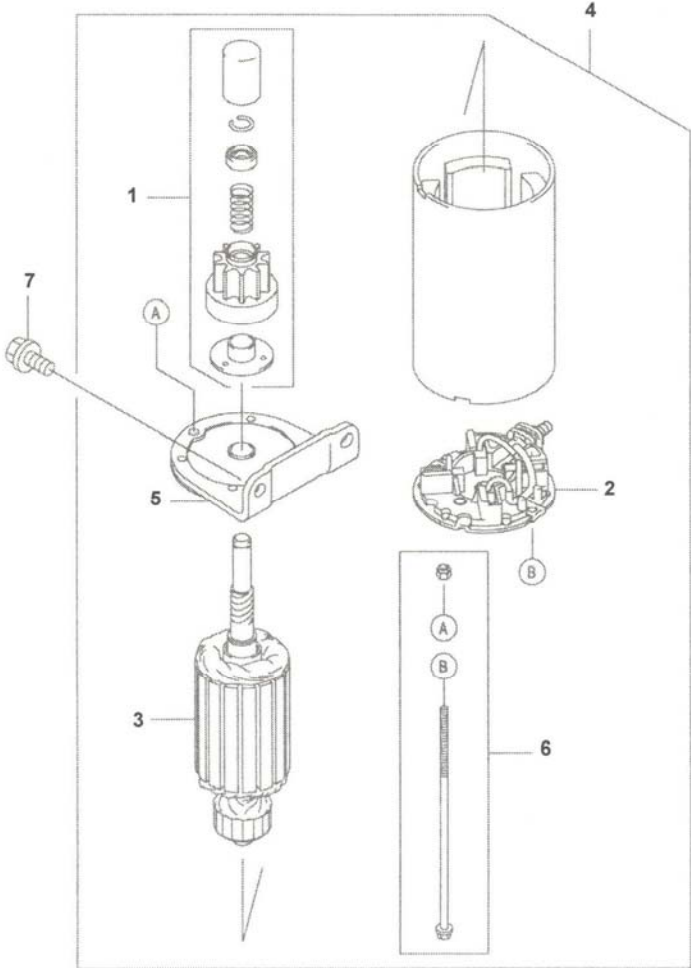

STARTER

FH451V-AS18

STARTER**FH451V-AS18**

REF. NO.	PART NUMBER	DESCRIPTION	QTY.
1	KM-13101-7003	Gear Assy.	1
2	KM-21039-7004	Brush	1
3	KM-21080-7001	Armature	1
4	KM-21163-7010	Starter	1
5	KM-39184-7004	Bracket Assy.	1
6	KM-92151-7013	Bolt	1
7	KM-130B0816	Flange Bolt	2