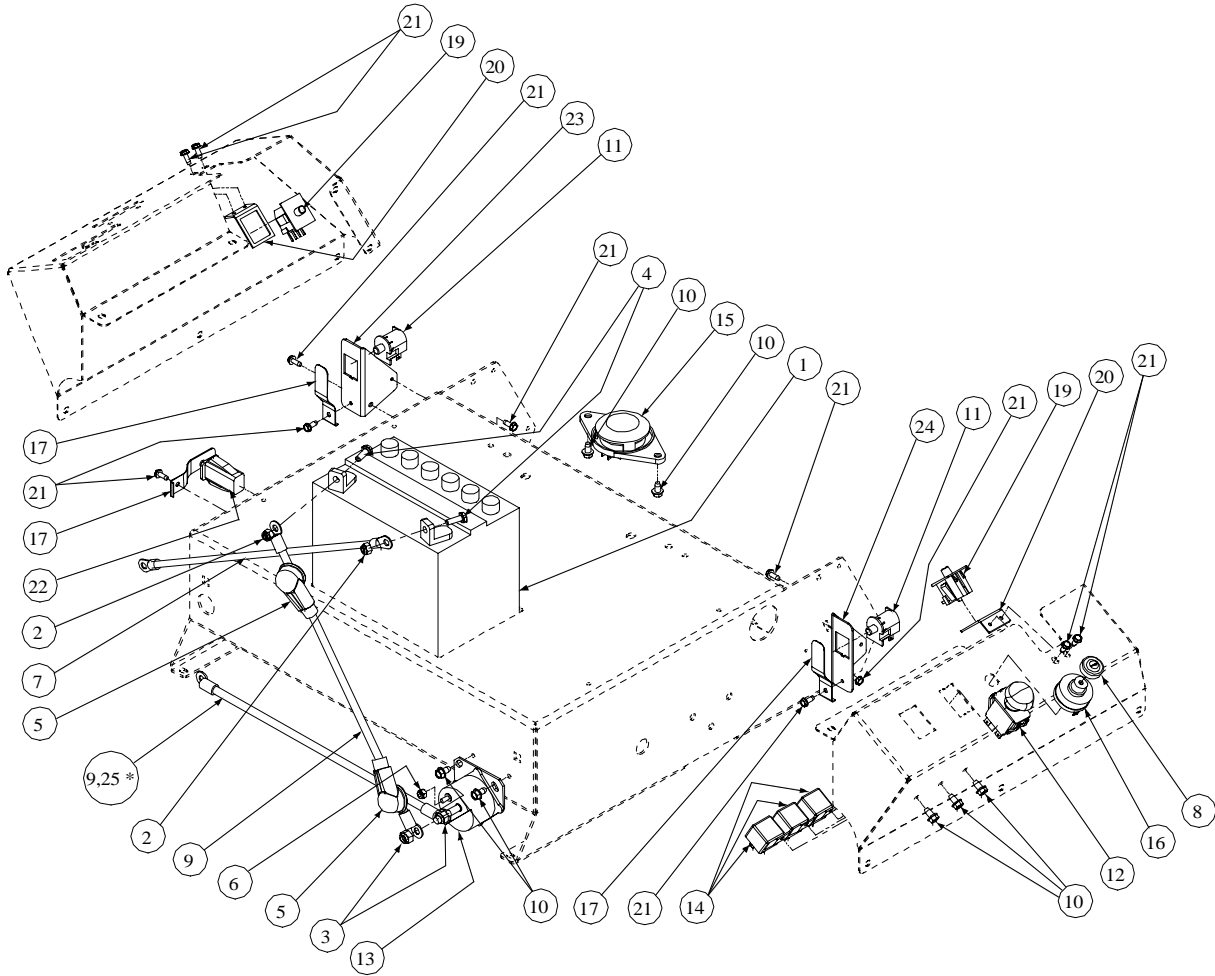

Electrical Assembly - Figure 9 and Parts List

NOTE:

- Ref. #9 use for kawasaki engines
- Ref. #25 use for Briggs engines

GD: 01008111-T03
GD: 01009135-T00

Ref. No.	Part No.	Description	Qty.	Ref. No.	Part No.	Description	Qty.
1	00012032	Battery, 12V 260CCA 30Min	1	13	01002228	Solenoid	1
2	00012152	Lock Nut, Nylon Insert, 1/4-20	2	14	01002251	Relay, 12V 40A	3
3	00012165	Nut, 5/16-18, Nylock	2	15	01003277	Normally Closed Seat Switch	1
4	00013131	Hex Cap Screw, 1/4-20 x .75	2	16	01003581	Switch, Ignition, 6 Pin	1
5	00013258	Boot, 1" OD Rubber Battery-PST Red	2	17	01008042	Safety Switch Retainer Spring	3
6	00014608	Lock Nut, Nylon Insert, 10-32	1	18	01008375	Harness Assembly (not shown)	1
7	00024233	Cable, Battery, Black, 17"	1	19	01008386	Neutral Switch	2
8	00032097	Nut, 5/8-32, w/Cap	1	20	01008511	Neutral Switch Mounting Bracket	2
9	00095773	Cable, Battery, Red, 15" (Kawasaki) Cable, Battery, Red, 15" (Briggs)	2 1	21	01008531	Self Tapping Screw, 10-32 x 1/2	11
10	01000628	Self Tapping Screw, 1/4-20 x 1/2	7	22	01008571	Switch, Plunger	1
11	01001717	Normally Closed Safety Switch	2	23	01008614	Bracket, Safety Switch, Left Hand	1
12	01002111	Electric PTO Switch	1	24	01008615	Bracket, Safety Switch, Right Hand	1
				25	01002252	Cable, Battery, Red, 24" (Briggs)	1