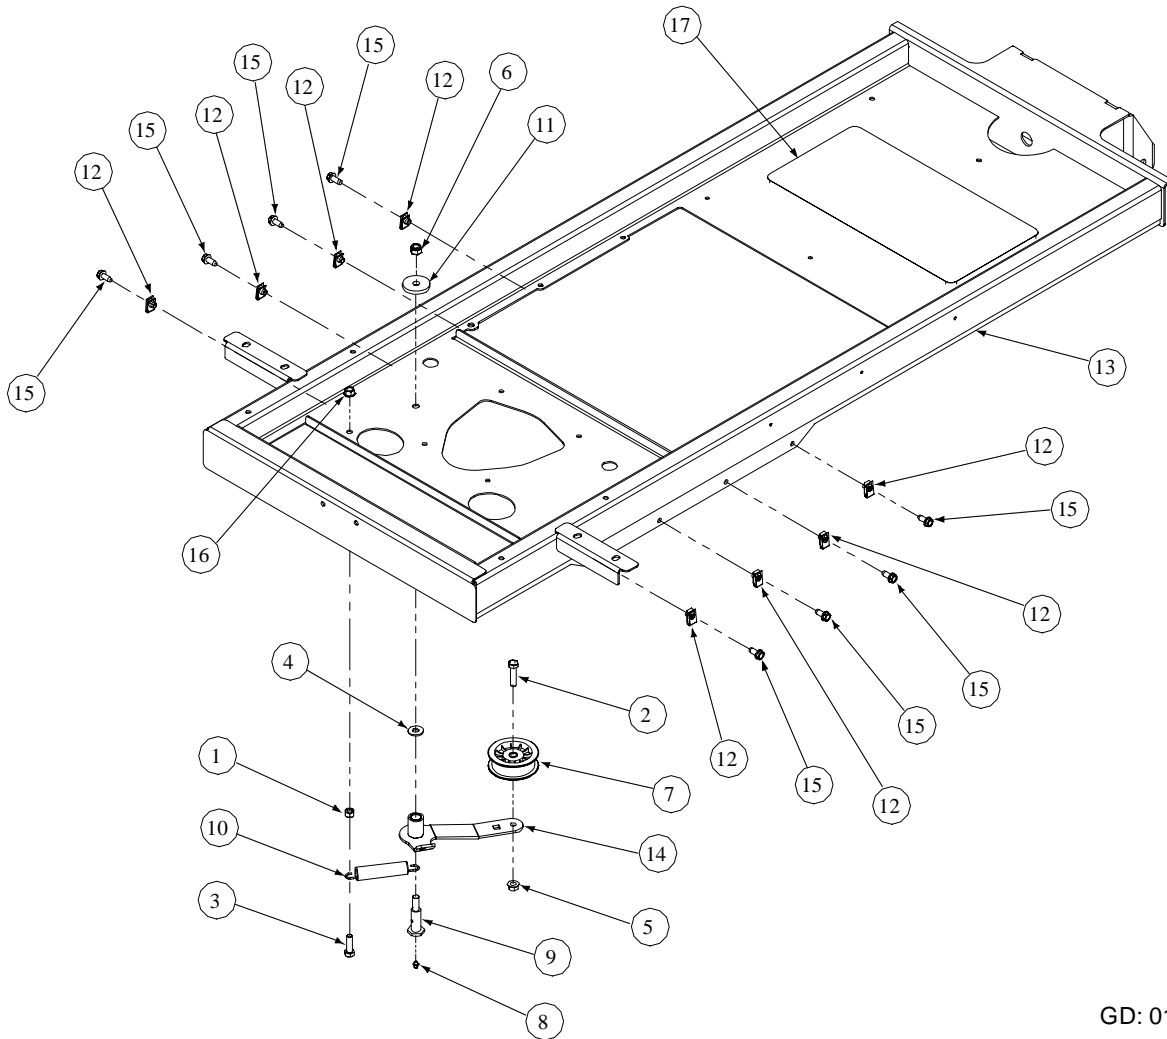

Cub Cadet®

Hydrostatic Zero-Turn Residential Riding Mower

Turf Equipment

MODEL

15HP Z-Force 44
53AA5D2L100
18HP Z-Force 44
53AA5A5L100

ILLUSTRATED PARTS LIST

TABLE OF CONTENTS

Frame Assembly	3
44" Formed Cutter Deck	4
Control Assembly	6
Front Caster & Tire Assembly	8
Steering Assembly	9
Drivetrain Assembly	10
15 HP Kawasaki Engine Assembly	11
18 HP Briggs & Stratton Engine Assembly	12
Electrical Assembly	13
Lift Assembly	14
Hydro IZT Transmission L.H. 344-2400L	16
Hydro IZT Transmission R.H. 344-2400L	20
Decal Map	23
18 HP Briggs & Stratton Engine Parts Breakdown	24
15 HP Kawasaki Engine Parts Breakdown	30

Frame Assembly- Figure 1 and Parts List

GD: 01008104-T04

Ref. No.	Part No.	Description	Qty.
1	00012166	Hex Nut, 5/16-18	1
2	00011438	Hex Cap Screw, 3/8-16 x 1-1/2	1
3	00013116	Hex Cap Screw, 5/16-18 x 1-1/4	1
4	00006168	Flat Washer, 3/8 zinc	1
5	00022560	Hex Nut, 3/8-16 Flange Lock	1
6	00027279	Nylock Nut, 7/16-14	1
7	00030782	Flat Idler Pulley w/ adaptor	1
8	00060078	Grease Fitting, 1/4-28 x 3/16	1
9	01000505	Shoulder Bolt	1
10	01002874	Extension Spring, .865 OD x 4.68 lg	1
11	01003269	Flat Washer, 7/16 ID x 1.75 OD	1
12	01003563	U-Nut, 5/16-18	8
13	01008480	Frame Assembly Weldment	1
14	01008399	Idler Arm Assembly	1
15	01008764	Hex Washer Screw 5/16-18 x .750	8
16	01000635	Nut, 5/16-18, Hexflange Lock	1
17	01006528	Abrasive Foot Pad	1