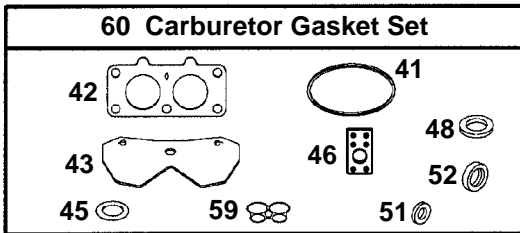

Assemblies Include All Parts Shown In Frames