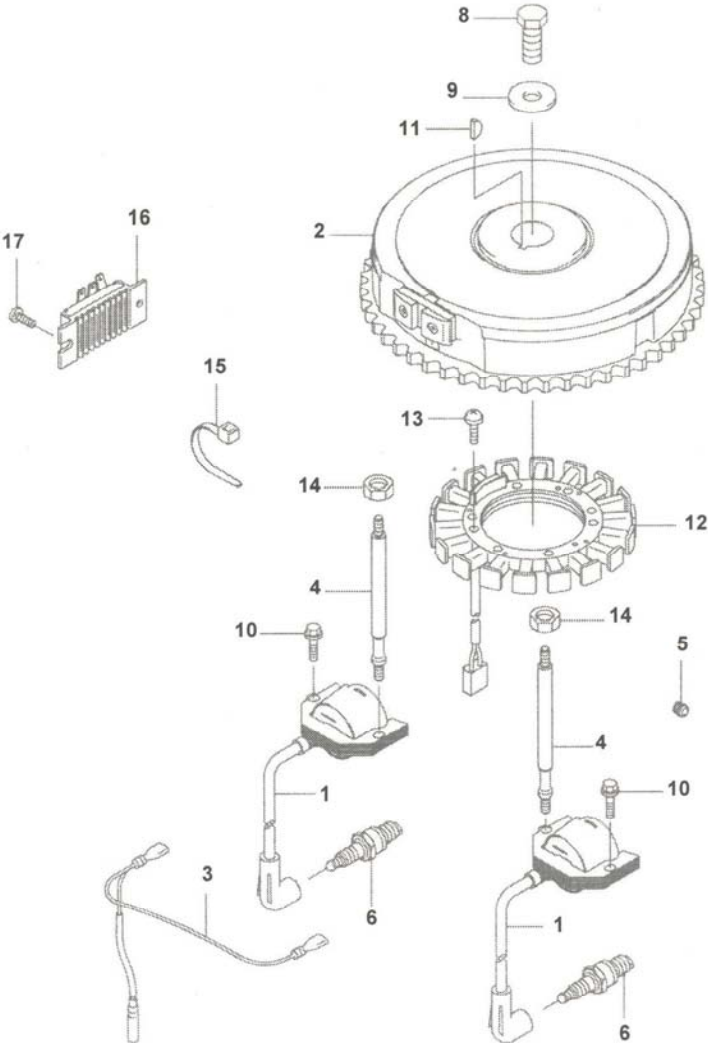

ELECTRIC EQUIPMENT

FH451V-AS18

REF. NO.	PART NUMBER	DESCRIPTION	QTY.
1	KM-21171-7013	Ignition Coil	2
2	KM-21193-7007	Flywheel	1
3	KM-26030-7001	Harness	1
4	KM-92004-7009	Stud	2
5	KM-92066-7002	Plug	1
6	759-3331	Spark Plug	2
8	KM-92151-2097	Bolt 12 x 30	1
9	KM-92200-7002	Washer	1
10	KM-130B0620	Flange Bolt	2
11	KM-510A5100	Woodruff Key	1
12	KM-59031-7001	Stator	1
13	KM-224B0520	Pan Screw	4
14	KM-311B0600	Hex Nut	2
15	Obtain Locally	Tie Strap	2
16	KM-21066-7011	Voltage Regulator	1
17	KM-92009-2308	Screw	1