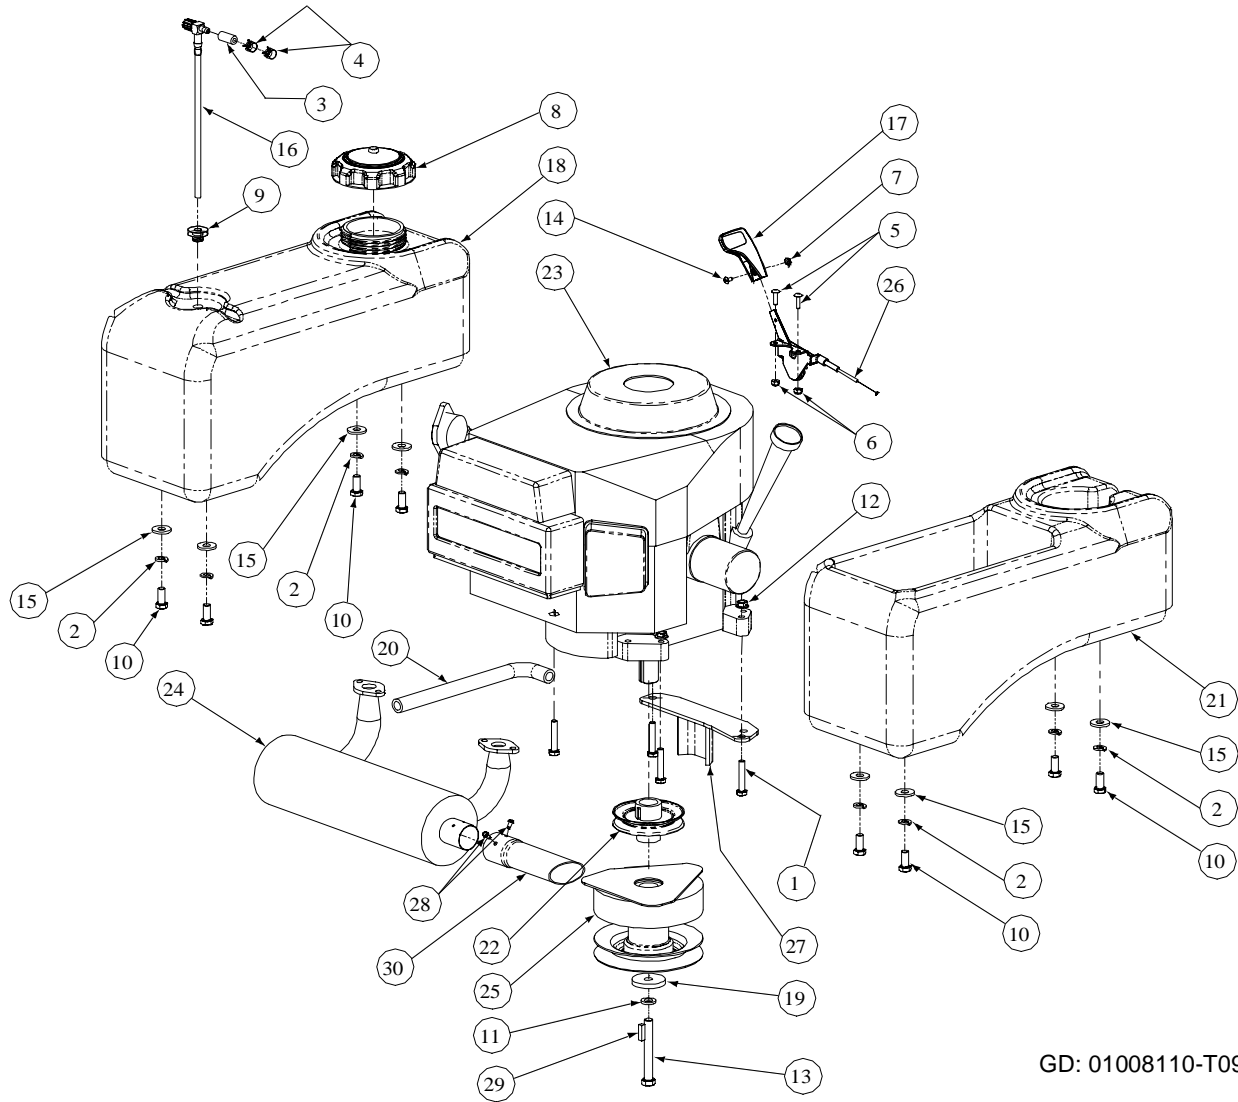

15HP Kawasaki Engine Assembly - Figure 7 and Parts List

GD: 01008110-T09

Ref No	Part No.	Description	Qty.	Ref No	Part No.	Description	Qty.
1	00006129	Hex Head Cap Screw, 5/16-18 x 1-3/4	4	17	01004004	Throttle Control Knob	1
2	00012157	Lock Washer, 3/8 Zinc	8	18	01004350	Fuel Tank	1
3	--	Hose, 1/4" Fuel Line	1	19	01005314	Flat Washer, 7/16 ID x 1.75 OD x .250	1
4	00012235	Clamp, Union	2	20	01006223	Oil Drain Extension Hose	1
5	00014602	Round Head Machine Screw, 10-32 x 3/4	2	21	01008138	Utility Bin	1
6	00014608	Lock Nut, Nylon Insert, 10-32	2	22	01008381	Electric PTO Engine Pulley (Discontinued)	1
7	00060056	Nut, w/ Star Washer	1		01008808	Electric PTO Engine Pulley	1
8	01000069	Fuel Cap	1	23	01008415	15HP Twin Kawasaki Engine	1
9	01000281	Fuel Tank Grommet	1	24	01008424	Kawasaki Muffler	1
10	01000368	Hex Cap Screw, 3/8-16 x .88	8	25	01008544	Ogura JD08 Electric Clutch	1
11	01000389	Lock Washer, 7/16	1	26	01008575	Choke Control Cable	1
12	01000635	Lock Nut, Hex Flange, 5/16-18	4	27	01008640	Clutch Retainer Assembly	1
13	01008637	Hex Cap Screw, 7/16-20 x 4.0	1	28	01000811	Screw, 8-32 x .375, Hex Washer	2
14	01000721	Machine Screw, 8-32 x .375	1	29	00025344	Key, 1/4 x 1/4 x 7/8 (Discontinued)	1
15	01000723	Flat Washer, .406 ID x 1.0 OD x .105	8		01007533	Key, 1/4 x 1/4 x 2.75	1
16	01003116	Fuel Pickup Fitting	1	30	01008623	Exhaust Pipe	1