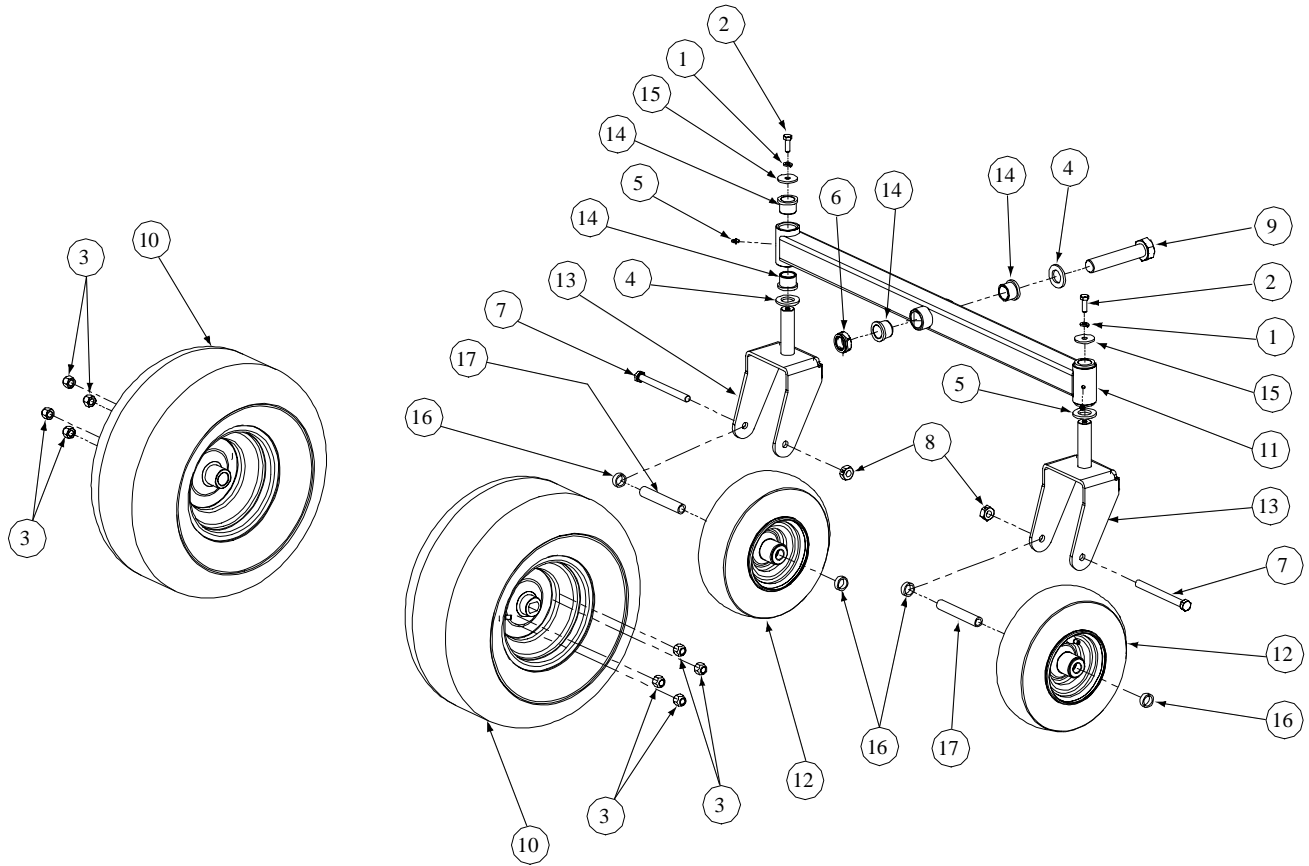

Front Caster & Tire Assembly - Figure 4 and Parts List

GD: 01008107-T11

Ref. No.	Part No.	Description	Qty.
1	00012157	Lock Washer, 3/8 Zinc	2
2	01000368	Hex Cap Screw, 3/8-16 x .88	2
3	00012187	Lug Nut, 1/2-20	8
4	00023822	Washer Special	3
5	00060078	Grease Fitting, 1/4-28 x 3/16	2
6	01000678	Nut Jam, 1.0-14, Nylon Insert	1
7	01000745	Hex Cap Screw, 1/2-20 x 5.50	2
8	00023282	Nut, 1/2-20, Center Lock	2
9	01006309	Hex Cap Screw, 1-14 x 5.0	1
10	01008320	Wheel Assembly, 20 x 7	2
11	01008405	Front Axle Assembly	1
12	01008570	Front Wheel Assembly	2
13	01008550	Castor Wheel Mounting Bracket	2
14	731-0374	Flange Bearing, 1.0 ID	6
15	01009253	Flat Washer, .390 x 1.5 x .134	2
16	750-0456	Spacer, .790 ID x .347 Lg	4
17	750-3197A	Wheel Spacer	2