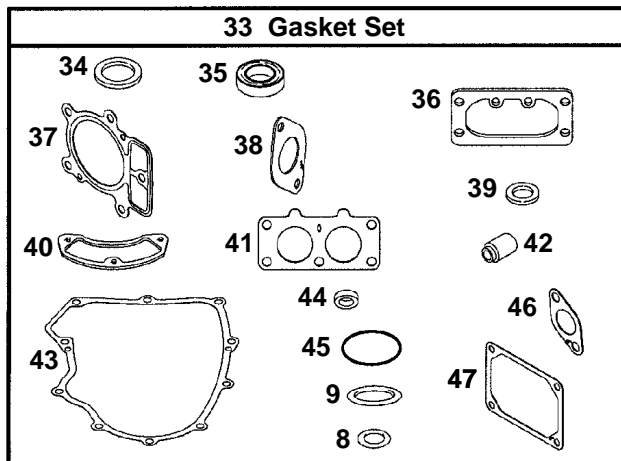

MODEL Z-FORCE

B & S 407777-0128-E1

Assemblies Include All Parts Shown In Frames

MODEL Z-FORCE

B & S 407777-0128-E1

REF. NO.	PART NO.	DESCRIPTION	REF. NO.	PART NO.	DESCRIPTION
1	BS-691055	Rotating Screen	32	BS-66538	Sparkplug Boot
2	BS-691215	Spacer	33	BS-499889	Engine Gasket Set
3	BS-691057	Screw (Rotating Screen)	34	BS-391086	Oil Seal (Magneto Side)
4	BS-499602	Dipstick/Tube Assembly	35	BS-690947	Oil Seal (PTO Side)
5	BS-690960	Screw (Dipstick Tube)	36	BS-691001	Air Cleaner Gasket
6	BS-691037	Dipstick Tube	37	BS-690962	Cylinder Head Gasket
7	BS-691036	Dipstick	38	BS-690949	Intake Gasket
8	BS-691032	Dipstick Tube Seal	39	BS-690997	Sealing Washer
9	BS-499602	Dipstick/Tube Seal	40	BS-690937	Breather Gasket
10	BS-691243	Flywheel Fan	41	BS-690950	Intake Gasket
11	BS-691059	Nut (Flywheel)	42	BS-690968	Valve Seal
12	BS-691056	Washer (Flywheel)	43	BS-690945	Crankcase Gasket
13	BS-94627	Screw (Fan-Retainer)	44	BS-690657	Governor Shaft Seal
14	BS-93621	Screw (Alternator)	45	BS-690589	O-Ring Seal (Oil Pump Cover)
15	BS-19203	Flywheel Puller	46	BS-690970	Exhaust Gasket
16	BS-691247	Fan Retainer	47	BS-690971	Rocker Cover Gasket
17	BS-393295	Alternator (Dual Circuit)	48	BS-94951	Screw (Drive Cap)
18	BS-393456	Alternator Connector/Wire	49	BS-691262	Starter Motor
19	BS-691220	Wiring Harness	50	BS-497606	Starter Drive
20	BS-691009	Back Plate	51	BS-263080	Retaining Ring
21	BS-690960	Screw (Back Plate)	52	BS-693058	Pinion Gear
22	BS-694123	Wire Clip	53	BS-398003	Drive Clutch
23	BS-690960	Screw (Regulator)	54	BS-497605	Brush Retainer
24	BS-394890	Regulator (Regulated-16 Amp)	55	BS-497608	Brush Set
26	BS-691283	Drive Cap	56	BS-693167	Nut (Brush Retainer)
27	BS-691053	Flywheel	57	BS-497607	End Cap
28	BS-499612	Gear-Ring	58	BS-92278	Nut (Brush Retainer)
29	BS-94731	Screw (Magneto Armature)	59	BS-691262	Housing-Starter
30	BS-691060	Magneto Armature	60	BS-95035	Bolt (Starter Motor)
31	BS-493880	Sparkplug Terminal	61	-	Armature (Serviced By Starter Only)