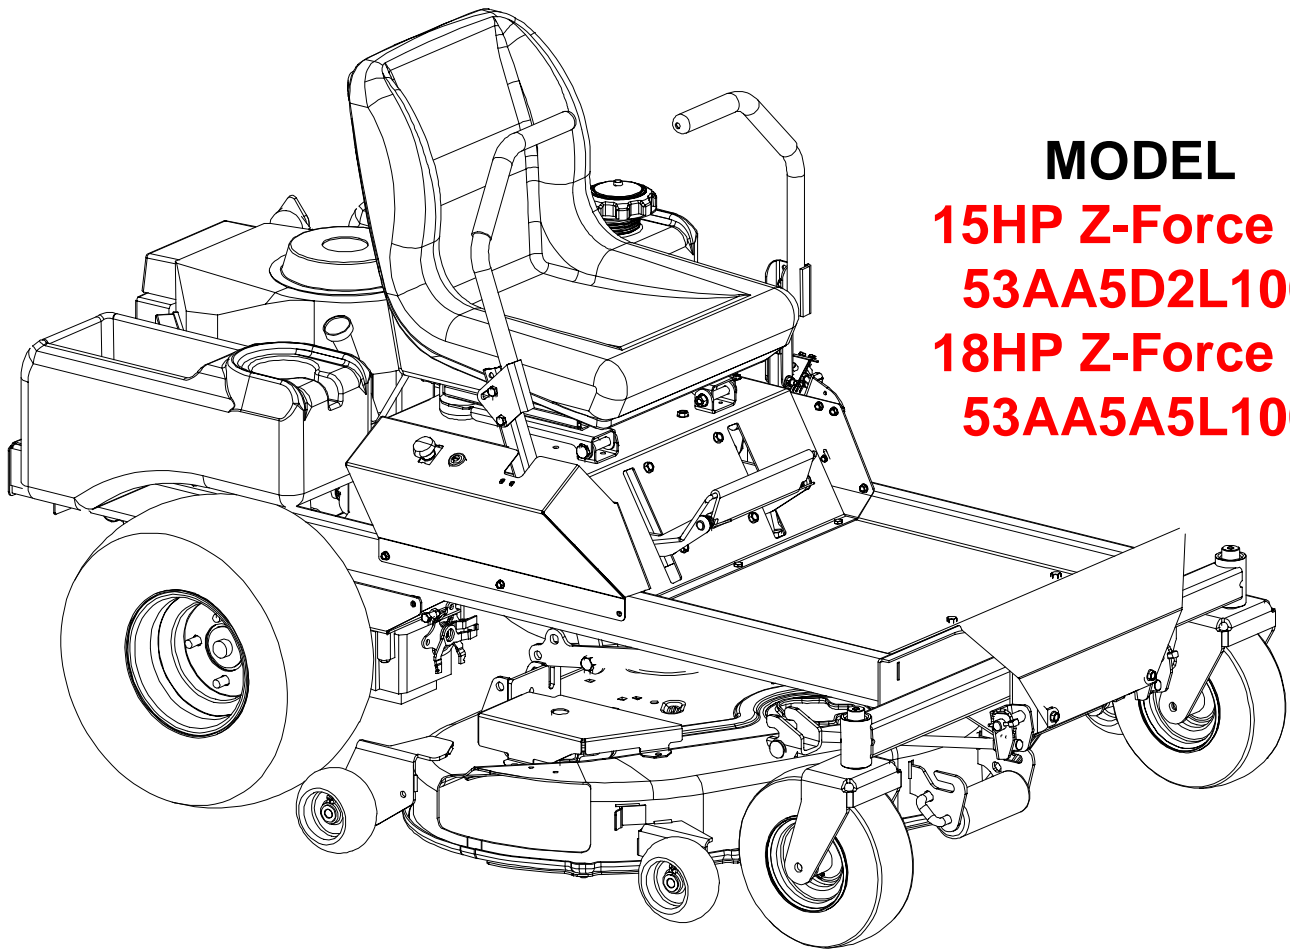

Cub Cadet®

Hydrostatic Zero-Turn Residential Riding Mower

Turf Equipment

MODEL

15HP Z-Force 44
53AA5D2L100
18HP Z-Force 44
53AA5A5L100

ILLUSTRATED PARTS LIST

TABLE OF CONTENTS

Frame Assembly	3
44" Formed Cutter Deck	4
Control Assembly	6
Front Caster & Tire Assembly	8
Steering Assembly	9
Drivetrain Assembly	10
15 HP Kawasaki Engine Assembly	11
18 HP Briggs & Stratton Engine Assembly	12
Electrical Assembly	13
Lift Assembly	14
Hydro IZT Transmission L.H. 344-2400L	16
Hydro IZT Transmission R.H. 344-2400L	20
Decal Map	23
18 HP Briggs & Stratton Engine Parts Breakdown	24
15 HP Kawasaki Engine Parts Breakdown	30