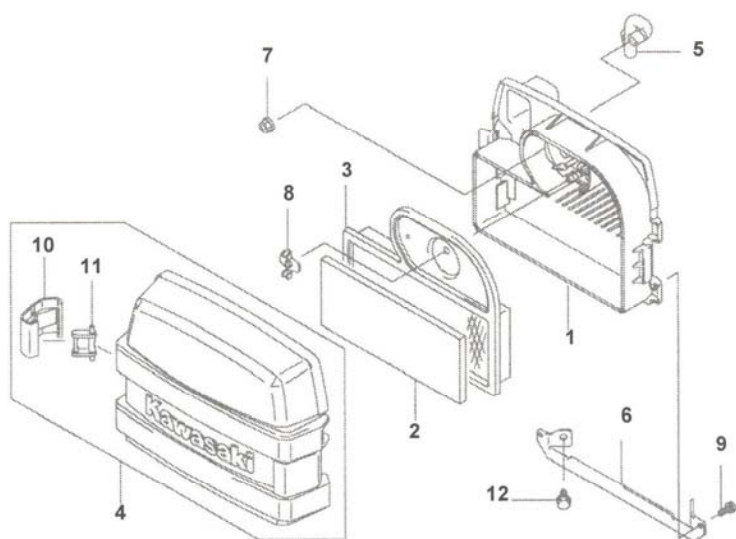

AIR FILTER

FH451V-AS18

AIR FILTER

FH451V-AS18

REF. NO.	PART NUMBER	DESCRIPTION	QTY.
1	KM-11038-7006	Air Filter Case	1
2	KM-11013-7001	Pre Filter	1
3	KM-11013-7002	Air Filter	1
4	KM-11038-7009	Air Filter Cover	1
5	KM-92191-7001	Tube	1
6	KM-11050-7006	Bracket	1
7	KM-92015-1193	Nut	2
8	KM-92210-7004	Nut	1
9	KM-232B0514	Pan Screw	2
10	KM-27012-7001	Air Filter Hook	2
11	KM-59071-7013	Joint	2
12	KM-130G0612	Flange Bolt	2
13	KM-11060-7021	Muffler Gasket	2
14	KM-461F0800	Lock Washer	4
15	KM-317R0800	Hex Nut	4