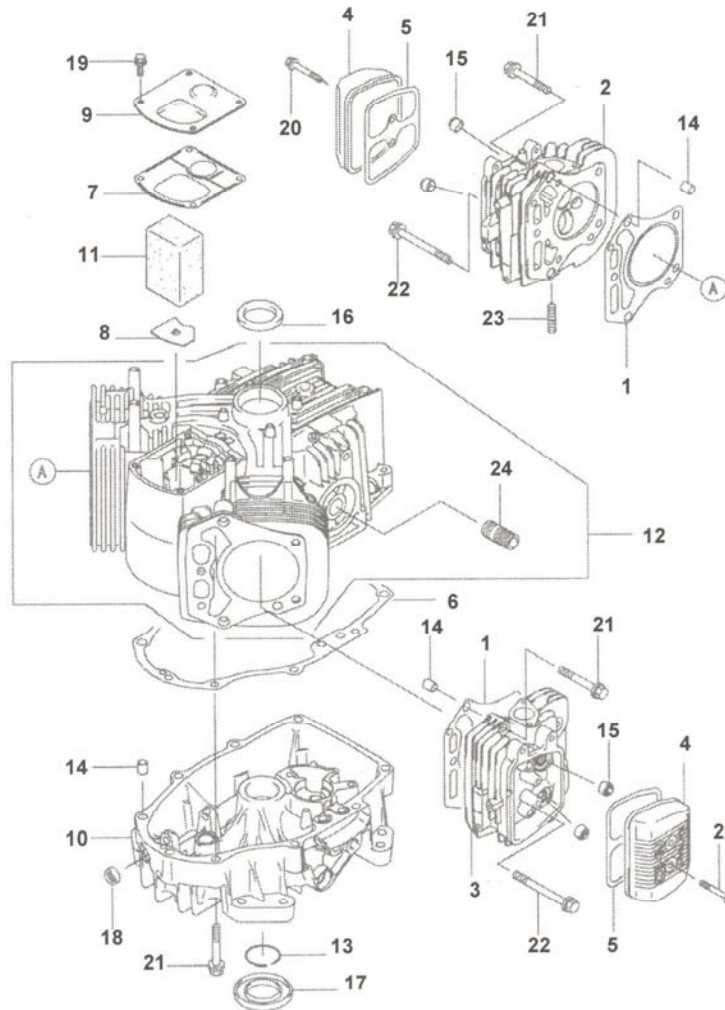

CYLINDER / CRANKCASE

FH451V-AS18

CYLINDER / CRANKCASE

FH451V-AS18

REF. NO.	PART NUMBER	DESCRIPTION	QTY.
1	KM-11004-7005	Head Gasket	2
2	KM-11008-6042	Cylinder Head #1	1
3	KM-11008-7009	Cylinder Head #2	1
4	KM-11022-7003	Rocker Case	2
5	KM-11060-7001	Rocker Case Gasket	2
6	KM-11060-7008	Crankcase Gasket	1
7	KM-11061-7001	Breather Gasket	1
8	KM-13271-7016	Plate	1
9	KM-14091-7006	Breather Cover	1
10	KM-49015-6524	Crankcase Cover	1
11	KM-49109-7002	Breather Element	1
12	KM-49120-7021	Crankcase Complete	1
13	KM-92033-7003	Snap Ring	1
14	KM-92043-7001	Pin	6
15	KM-92049-7005	Oil Seal	4
16	KM-92049-7009	Oil Seal	1
17	KM-92049-7010	Oil Seal	1
18	KM-92049-7011	Oil Seal	1
19	KM-130G0612	Flange Bolt	4
20	KM-130B0640	Flange Bolt	4
21	KM-130T0850	Flange Bolt	17
22	KM-130T0875	Flange Bolt	2
23	KM-172G0818	Stud Bolt	4
24	KM-59071-2079	Joint	1