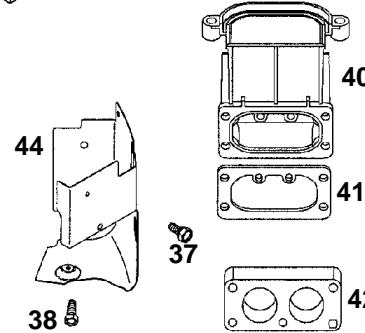

On the bottom edge top of the label
placed across the top of the edge.

777D07038

MODEL Z-FORCE

B & S 407777-0128-E1

★ Requires Special Tools to Install. See Repair Instruction Manual.

27 Label Kit

71 Emissions Label