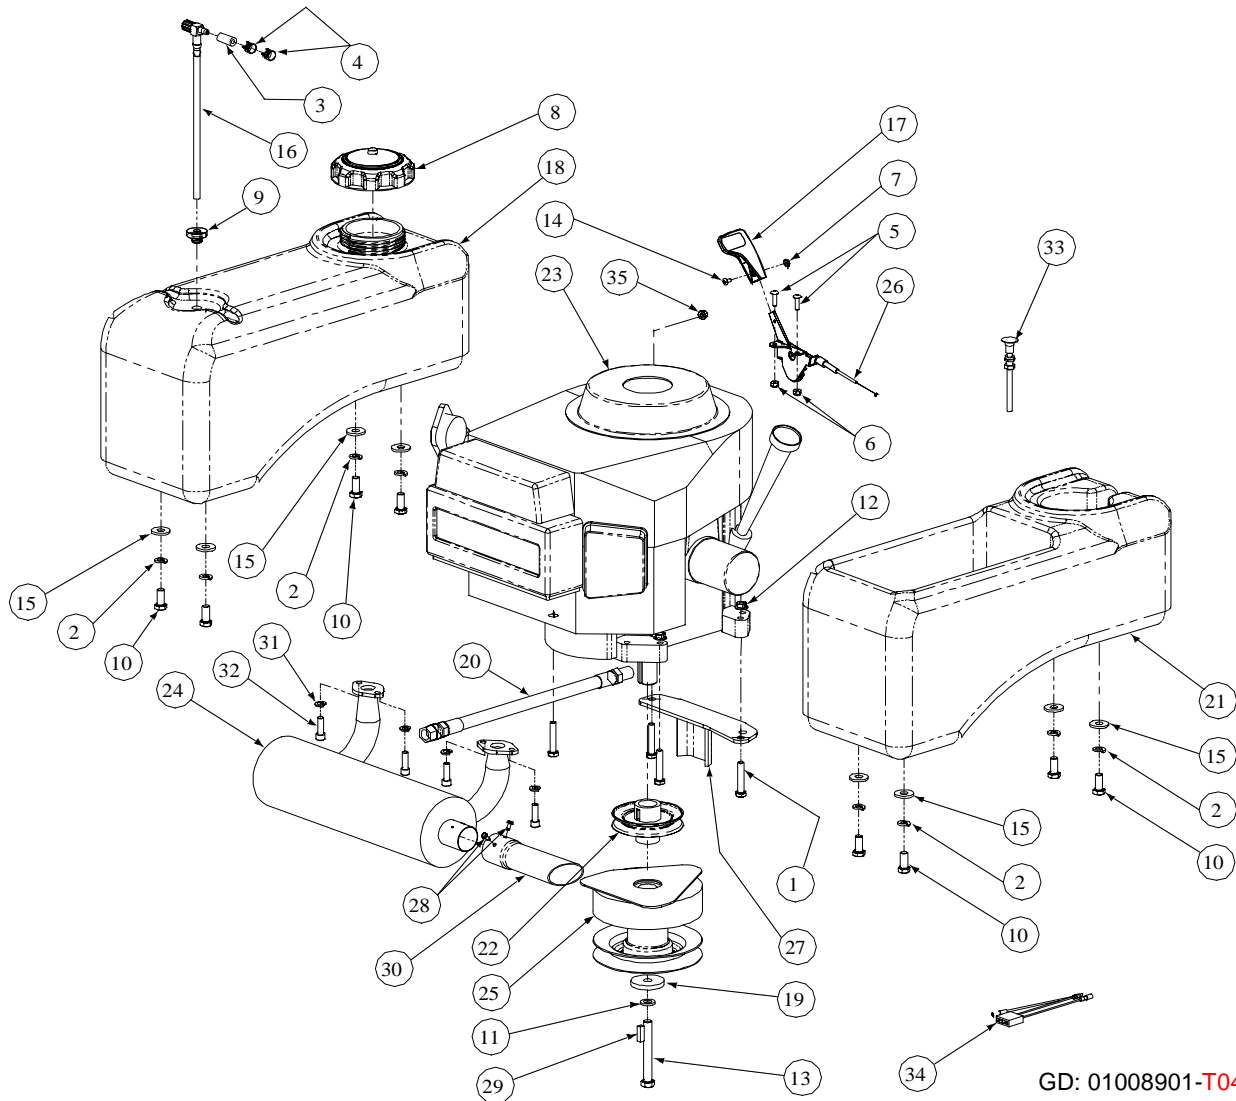

18HP Briggs Engine Assembly - Figure 8 and Parts List

GD: 01008901-T04

Ref No	Part No.	Description	Qty.	Ref No	Part No.	Description	Qty.
1	00006129	Hex Head Cap Screw, 5/16-18 x 1-3/4	4	20	01003283	Oil Drain Extension Hose	1
2	00012157	Lock Washer, 3/8 Zinc	8	21	01008138	Utility Bin	1
3	--	Hose, 1/4" Fuel Line	1	22	01008381	Electric PTO Engine Pulley (Discontinued)	1
4	00012235	Clamp, Union	2		01008808	Electric PTO Engine Pulley	1
5	00014602	Round Head Machine Screw, 10-32 x 3/4	2	23	01008883	18HP Twin Briggs Engine	1
6	00014608	Lock Nut, Nylon Insert, 10-32	2	24	01008902	Briggs Muffler	1
7	00060056	Nut, w/ Star Washer	1	25	01008544	Ogura JD08 Electric Clutch	1
8	01000069	Fuel Cap	1	26	01003272	Throttle Control Cable	1
9	01000281	Fuel Tank Groment	1	27	01008640	Clutch Retainer Assembly	1
10	01000368	Hex Cap Screw, 3/8-16 x .88	8	28	01000811	Screw, 8-32 x .375, Hex Washer	2
11	01000389	Lock Washer, 7/16	1	29	00025344	Key, 1/4 x 1/4 x 7/8 (Discontinued)	1
12	01000635	Lock Nut, Hex Flange, 5/16-18	4		01007533	Key, 1/4 x 1/4 x 2.75	1
13	01008637	Hex Cap Screw, 7/16-20 x 4.0	1	30	01008623	Exhaust Pipe	1
14	01000721	Machine Screw, 8-32 x .375	1	31	00012168	Lock Washer, 5/16	4
15	01000723	Flat Washer, .406 ID x 1.0 OD x .105	8	32	01009142	Socket Head Cap Screw, 5/16-18 x 1.00	4
16	01003116	Fuel Pickup Fitting	1	33	01004020	Choke Cable	1
17	01004004	Throttle Control Knob	1	34	01008881	Harness Adaptor	1
18	01004350	Fuel Tank	1	35	00023041	Starter Side Lock Nut 1/4-20	1
19	01005314	Flat Washer, 7/16 ID x 1.75 OD x .250	1