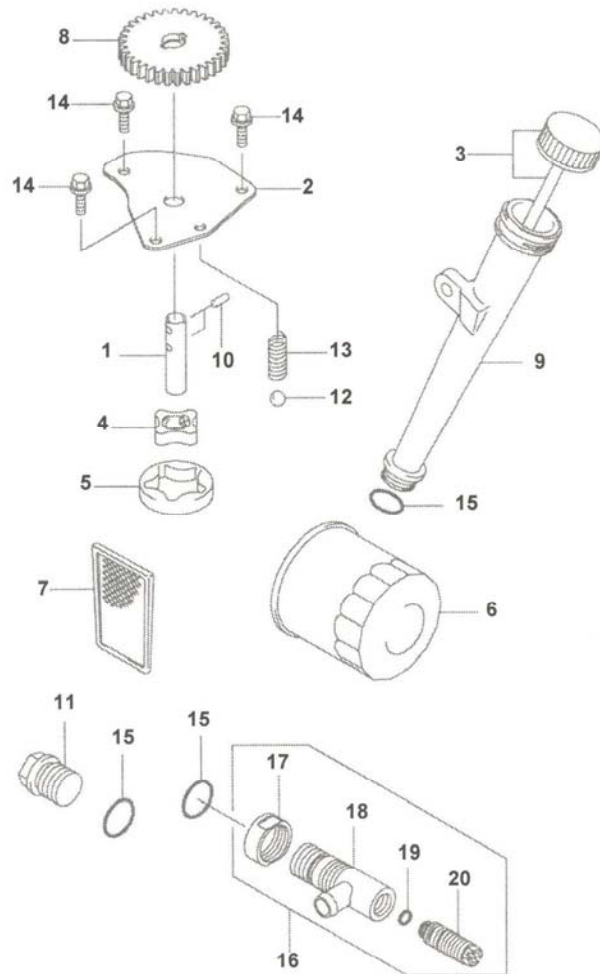

PISTON / CRANKSHAFT

FH451V-AS18

PISTON / CRANKSHAFT**FH451V-AS18**

REF. NO.	PART NUMBER	DESCRIPTION	QTY.
1	KM-13001-7008	Piston	2
	KM-13029-7004	Piston, 0.50	AR
2	KM-13002-7001	Piston Pin	2
3	KM-13008-6055	Piston Ring Set	2
	KM-13025-7001	Piston Ring Set, 0.50	AR
4	KM-13031-7001	Crankshaft	1
5	KM-13251-7004	Connecting Rod	2
	KM-13251-7003	Connecting Rod, 0.50	AR
6	KM-92033-7005	Snap Ring	4
7	KM-130G0630	Flange Bolt	4

VALVE / CAMSHAFT

FH451V-AS18

VALVE / CAMSHAFT**FH451V-AS18**

REF. NO.	PART NUMBER	DESCRIPTION	QTY.
1	KM-12004-7003	Intake Valve	2
2	KM-12005-7003	Exhaust Vale	2
3	KM-12009-7001	Valve Spring Retainer	4
4	KM-12011-2056	Collet	8
5	KM-12016-7001	Rocker Arm	4
6	KM-12032-7001	Tappet	4
7	KM-13070-7001	Guide	1
8	KM-13070-7004	Guide	1
9	KM-13116-2057	Push Rod	4
10	KM-13271-7021	Governor Plate	1
11	KM-13271-7007	Plate	1
12	KM-42036-7009	Sleeve	1
13	KM-49078-7001	Valve Spring	4
14	KM-49118-7002	Camshaft	1
15	KM-92009-2341	Screw	4
16	KM-92015-2253	Nut	4
17	KM-92033-7001	Snap Ring	2
18	KM-92140-7002	Ball	6
19	KM-92145-7001	Spring	1
20	KM-92153-7019	Bolt	4
21	KM-92200-7001	Washer	1