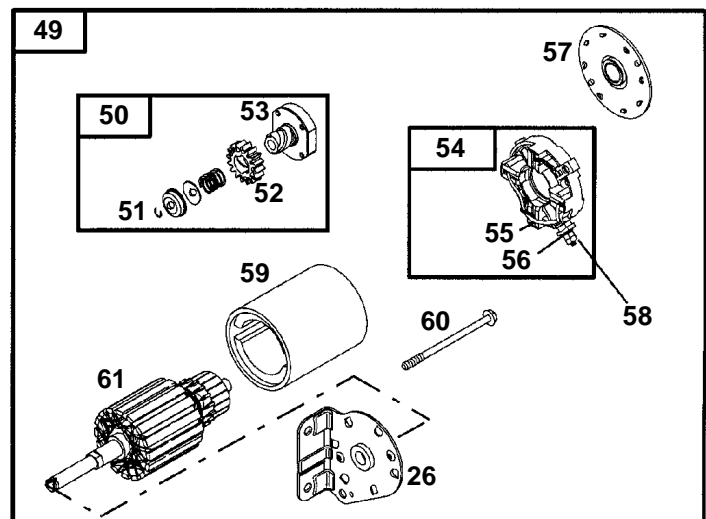

MODEL Z-FORCE

B & S 407777-0128-E1

Assemblies Include All Parts Shown In Frames

MODEL Z-FORCE

B & S 407777-0128-E1

REF. NO.	PART NO.	DESCRIPTION	REF. NO.	PART NO.	DESCRIPTION
1	BS-691055	Rotating Screen	32	BS-66538	Sparkplug Boot
2	BS-691215	Spacer	33	BS-499889	Engine Gasket Set
3	BS-691057	Screw (Rotating Screen)	34	BS-391086	Oil Seal (Magneto Side)
4	BS-499602	Dipstick/Tube Assembly	35	BS-690947	Oil Seal (PTO Side)
5	BS-690960	Screw (Dipstick Tube)	36	BS-691001	Air Cleaner Gasket
6	BS-691037	Dipstick Tube	37	BS-690962	Cylinder Head Gasket
7	BS-691036	Dipstick	38	BS-690949	Intake Gasket
8	BS-691032	Dipstick Tube Seal	39	BS-690997	Sealing Washer
9	BS-499602	Dipstick/Tube Seal	40	BS-690937	Breather Gasket
10	BS-691243	Flywheel Fan	41	BS-690950	Intake Gasket
11	BS-691059	Nut (Flywheel)	42	BS-690968	Valve Seal
12	BS-691056	Washer (Flywheel)	43	BS-690945	Crankcase Gasket
13	BS-94627	Screw (Fan-Retainer)	44	BS-690657	Governor Shaft Seal
14	BS-93621	Screw (Alternator)	45	BS-690589	O-Ring Seal (Oil Pump Cover)
15	BS-19203	Flywheel Puller	46	BS-690970	Exhaust Gasket
16	BS-691247	Fan Retainer	47	BS-690971	Rocker Cover Gasket
17	BS-393295	Alternator (Dual Circuit)	48	BS-94951	Screw (Drive Cap)
18	BS-393456	Alternator Connector/Wire	49	BS-691262	Starter Motor
19	BS-691220	Wiring Harness	50	BS-497606	Starter Drive
20	BS-691009	Back Plate	51	BS-263080	Retaining Ring
21	BS-690960	Screw (Back Plate)	52	BS-693058	Pinion Gear
22	BS-694123	Wire Clip	53	BS-398003	Drive Clutch
23	BS-690960	Screw (Regulator)	54	BS-497605	Brush Retainer
24	BS-394890	Regulator (Regulated-16 Amp)	55	BS-497608	Brush Set
26	BS-691283	Drive Cap	56	BS-693167	Nut (Brush Retainer)
27	BS-691053	Flywheel	57	BS-497607	End Cap
28	BS-499612	Gear-Ring	58	BS-92278	Nut (Brush Retainer)
29	BS-94731	Screw (Magneto Armature)	59	BS-691262	Housing-Starter
30	BS-691060	Magneto Armature	60	BS-95035	Bolt (Starter Motor)
31	BS-493880	Sparkplug Terminal	61	-	Armature (Serviced By Starter Only)