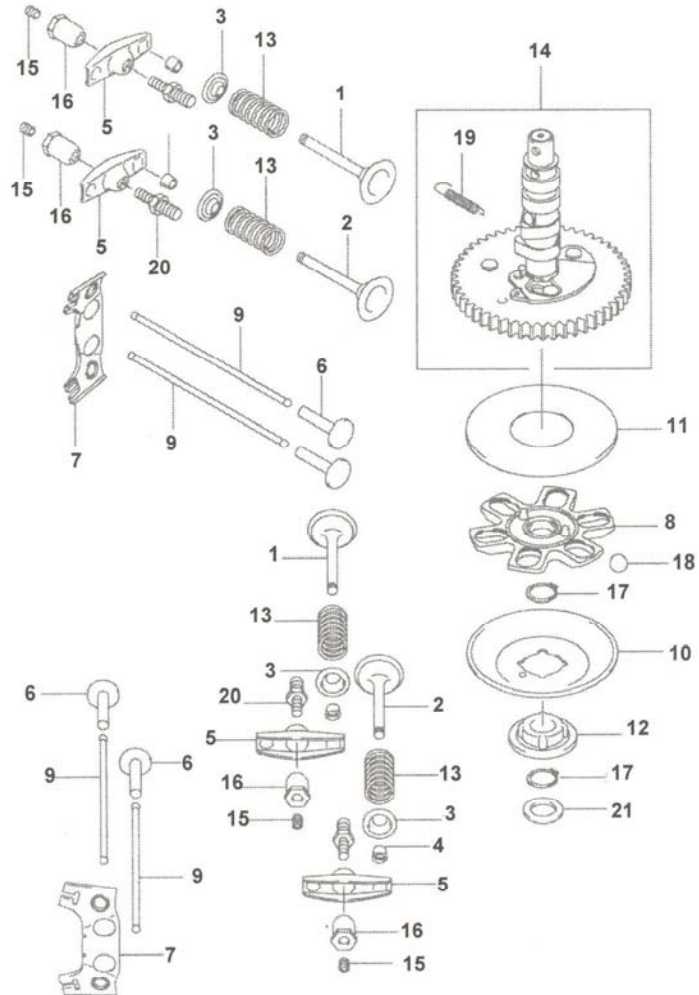

VALVE / CAMSHAFT

FH451V-AS18

VALVE / CAMSHAFT

FH451V-AS18

REF. NO.	PART NUMBER	DESCRIPTION	QTY.
1	KM-12004-7003	Intake Valve	2
2	KM-12005-7003	Exhaust Vale	2
3	KM-12009-7001	Valve Spring Retainer	4
4	KM-12011-2056	Collet	8
5	KM-12016-7001	Rocker Arm	4
6	KM-12032-7001	Tappet	4
7	KM-13070-7001	Guide	1
8	KM-13070-7004	Guide	1
9	KM-13116-2057	Push Rod	4
10	KM-13271-7021	Governor Plate	1
11	KM-13271-7007	Plate	1
12	KM-42036-7009	Sleeve	1
13	KM-49078-7001	Valve Spring	4
14	KM-49118-7002	Camshaft	1
15	KM-92009-2341	Screw	4
16	KM-92015-2253	Nut	4
17	KM-92033-7001	Snap Ring	2
18	KM-92140-7002	Ball	6
19	KM-92145-7001	Spring	1
20	KM-92153-7019	Bolt	4
21	KM-92200-7001	Washer	1