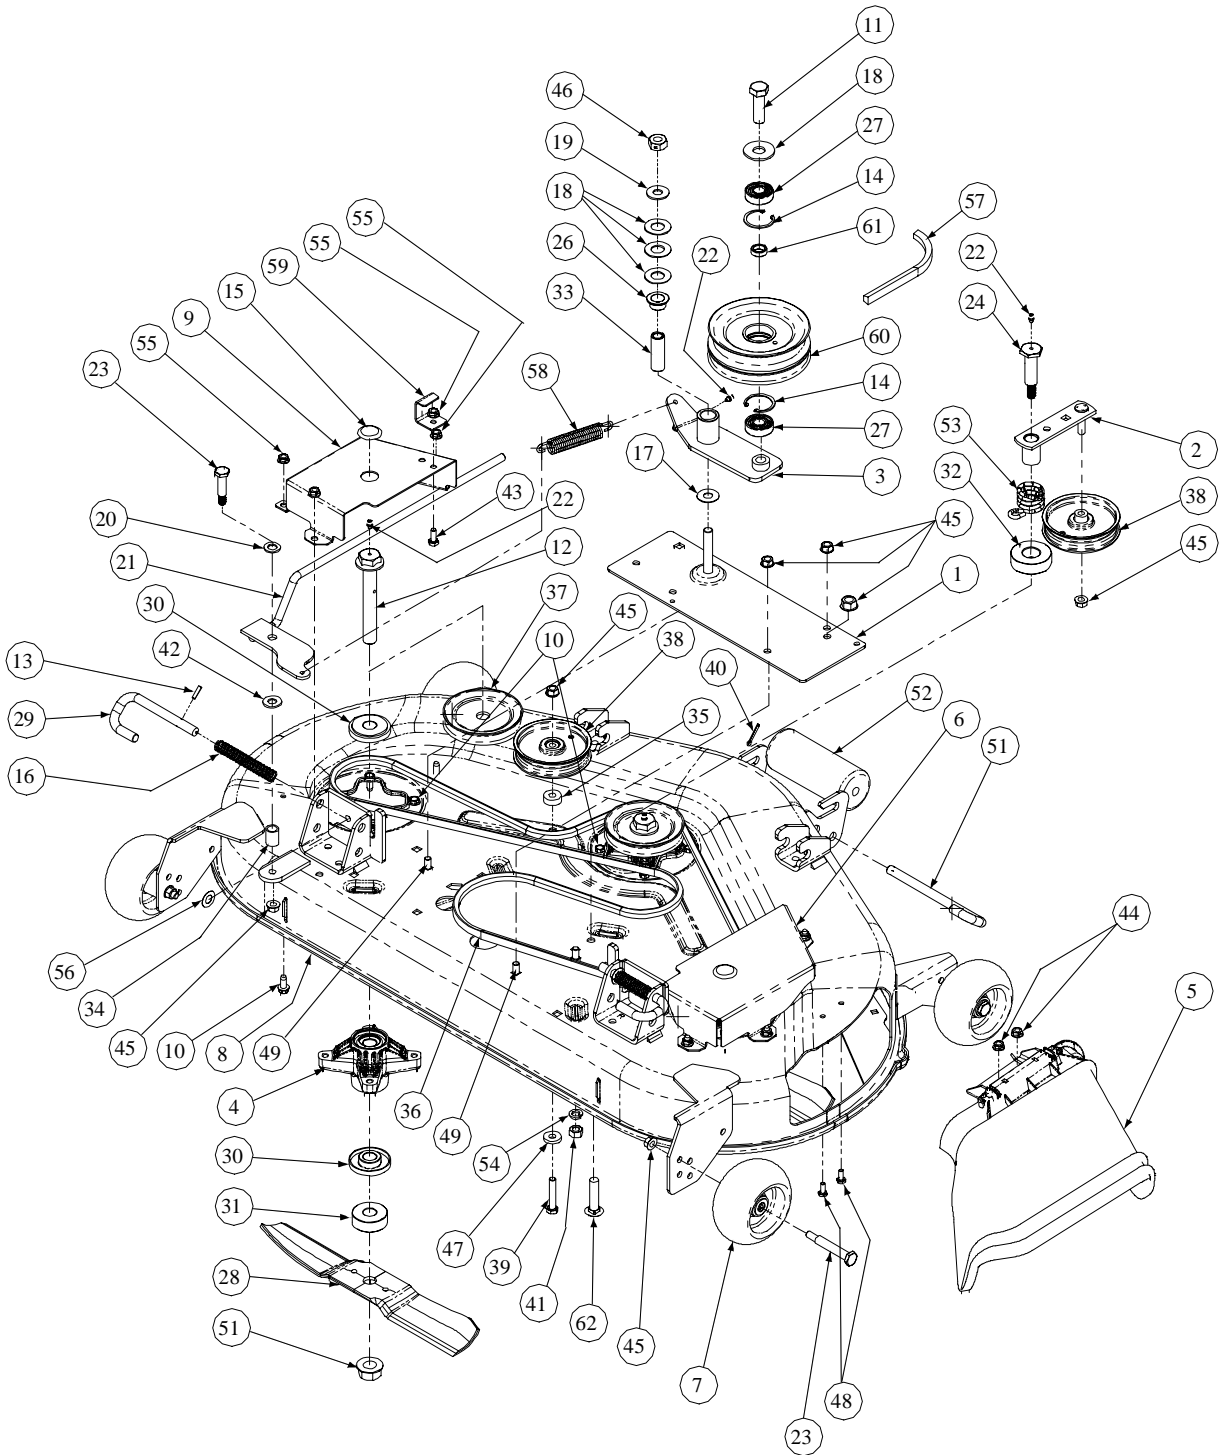

44" Formed Cutter Deck - Figure 2

GD: 01008112-T09

44" Formed Cutter Deck - Parts List for Figure 2

Ref. No.	Part No.	Description	Qty.	Ref. No.	Part No.	Description	Qty.
1	01008590	Deck Mounting Plate Assembly	1	32	01008456	Spacer .760 ID x 1.5 OD	1
2	01008593	Idler Arm Assembly	1	33	750-0656	Spacer .50 OD x .75 ID	1
3	01008589	Idler Assembly	1	34	750-0150	Spacer .550 ID x .750 OD	1
4	618-3129	Spindle Assembly	3	35	750-3119	Spacer .406 ID x 1.0 OD	1
5	631-0094	Chute Assembly	1	36	754-3039	Belt	1
6	01008587	Belt Cover Right Hand	1	37	756-3089	Pulley	3
7	703-1890	Deck Wheel	4	38	01004081	Flat Pulley	2
8	01008481	Deck Assembly 44"	1	39	00002528	Hex Cap Screw 3/8-16 x 2.00	1
9	01008586	Belt Cover Left Hand	1	40	00003107	Cotter Pin .125 Dia x 1.0	1
10	01008620	Self Tapping Screw 5/16-18 x .750	18	41	00005763	Hex Nut 7/16-14	1
11	01008530	Hex Cap Screw 5/8-18 x 4.25	1	42	00010958	Flat Washer .50 ID x 1.065 OD	1
12	710-1852	Spindle Bolt 3/4-16 x 5.37	3	43	00013406	Hex Cap Screw 5/16-18 x .75	1
13	715-3003	Pin	2	44	01002766	Nut, 1/4-20, hexflange Lock	2
14	716-3020	Internal Snap Ring	2	45	00022560	Hex Nut, 3/8-16, Flange Lock	11
15	726-3045	Button Plug	2	46	00023287	Nut, 1/2-20, Center Lock	1
16	732-0802	Compression Spring .63 OD x 6.3	2	47	00083192	Idler Washer	1
17	736-0100	Flat Washer .531 ID x 1.25 OD	1	48	01000338	Hex Cap Screw 1/4-20 x .620	2
18	736-0188	Flat Washer .76 ID x 1.49 OD	4	49	01000372	Carriage Bolt 3/8-16 x .75	3
19	736-0179	Flat Washer .50 ID x 1.25 OD	1	50	01000375	Roller Pin 1/2 x 7.31	1
20	01000873	Flat Washer .536 ID x .93 OD	1	51	01000380	Nut, 3/4-16, Hex Flange	3
21	01008538	Deck Handle Weldment	1	52	01000385	Front Roller	1
22	737-3000	Grease Fitting	5	53	732-3067	Idler Torsion Spring	1
23	738-3056	Shoulder Screw 1/2 x 2.5	4	54	01000389	Lock Washer 7/16	1
24	738-3172	Shoulder Screw .68 x 2.11	1	55	01000635	Lock Nut 5/16-18 Hex Flange	7
25	738-0213	Shoulder Screw .498 x 1.445	1	56	01000930	Flat Washer .508 ID x 1.0 OD	2
26	741-0338	Flange Bearing .75 ID x .52	2	57	01002391	Belt	1
27	741-0524	Bearing .625 ID x 1.574 OD	2	58	01002874	Extension Spring .865 OD x 4.68	1
28	01008616	Blade	3	59	01004863	Tension Rod Stop Bracket	1
29	747-3013	Support Pin	2	60	01008376	Double Pulley	1
30	748-3065	Spindle Spacer	6	61	01008404	Spacer .635 ID x .88 OD	1
31	748-3020	Blade Spacer	3	62	00030276	Carriage Bolt 3/8-16 x 1.50	1