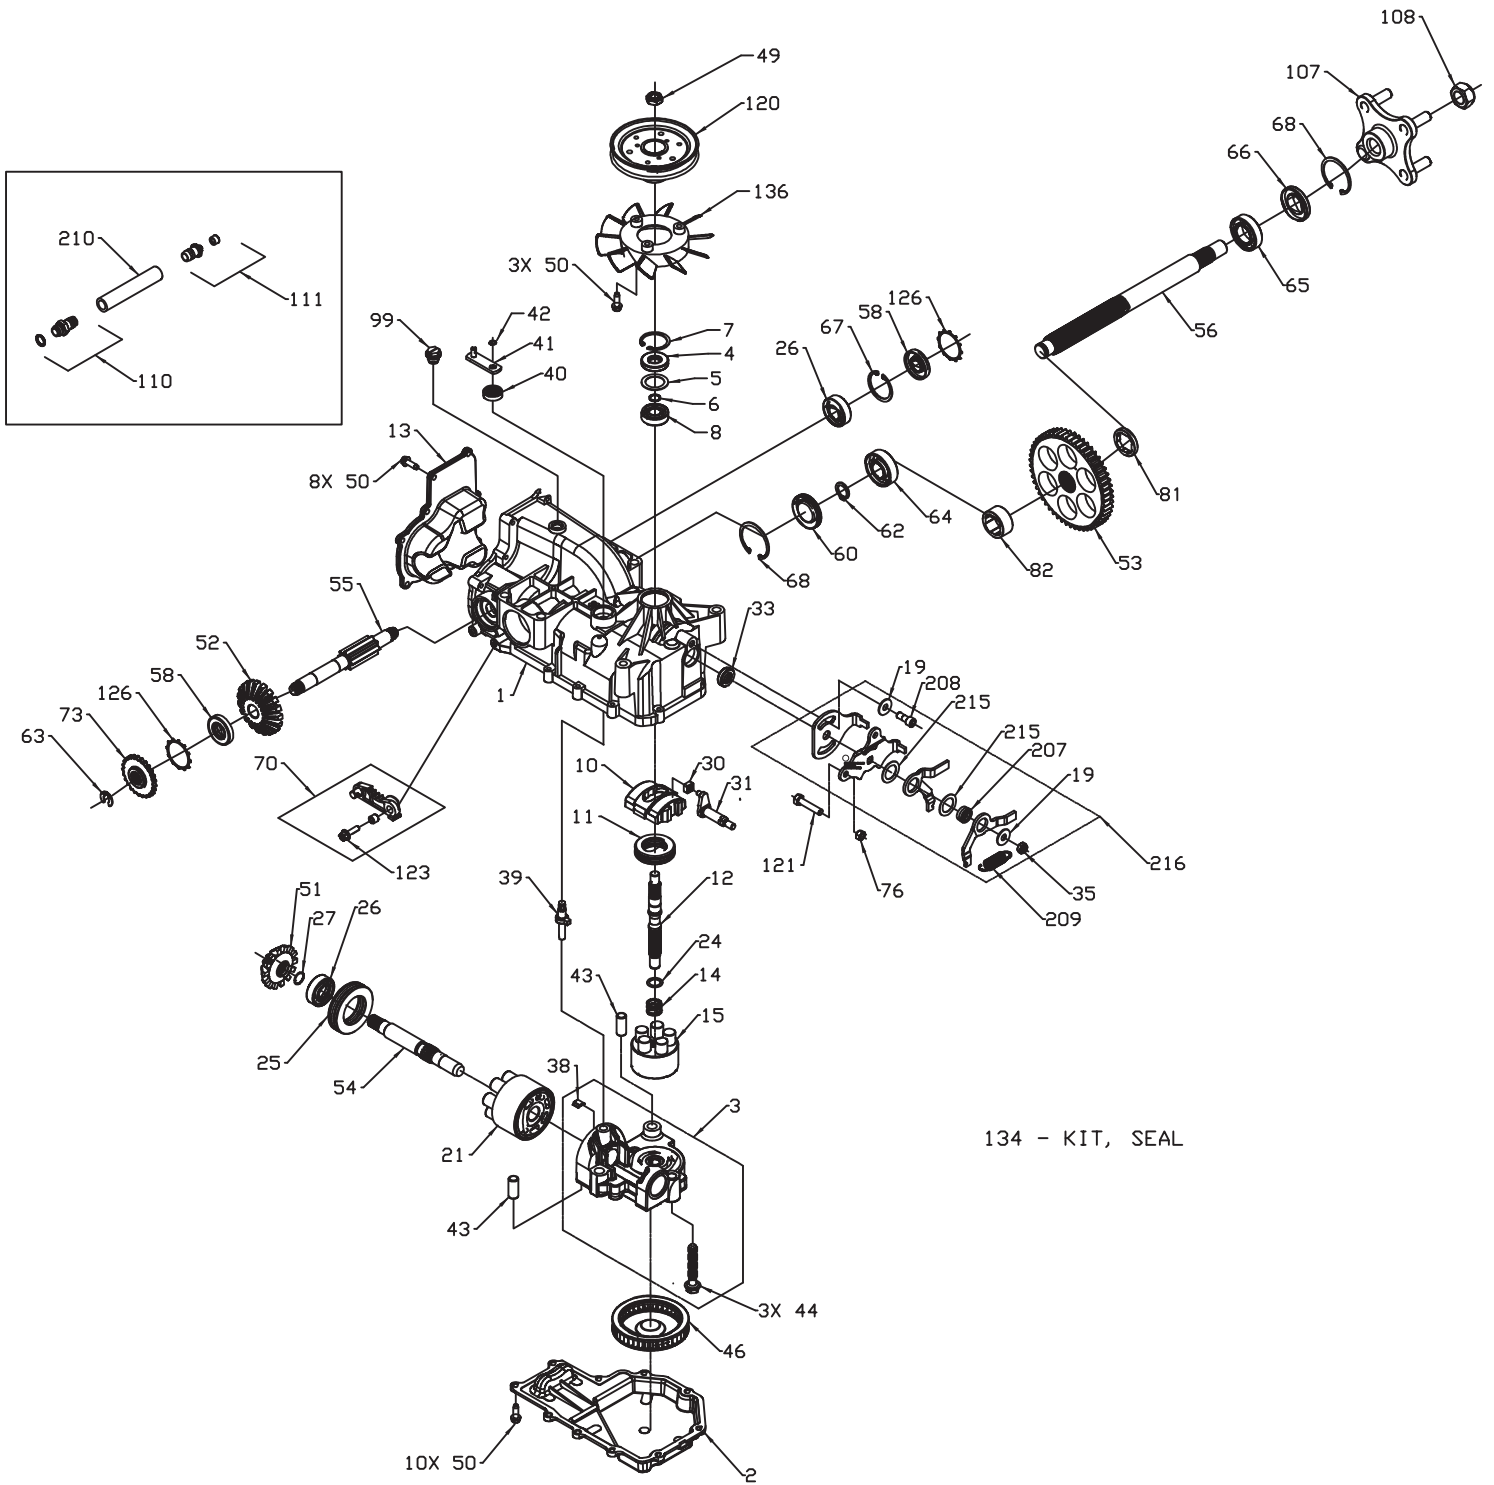

Hydro IZT Transmission L.H. 344-2400L - Figure 10

Hydro IZT Transmission L.H. 344-2400L - Parts List For Figure 10

Ref. No.	Part No.	Description	Qty.
1	HG-70627	KIT, HOUSING-MAIN	1
		HOUSING, MAIN	1
		CRADLE BEARING	2
		TRUNNION BUSHING	1
		SEAL, LIP 12 x 25 x 7	1
		SCREW, HFHC 1/4-28 x 7/8 (PATCH)	1
2	HG-50890RM	LOWER HOUSING	1
3	HG-70677	KIT, CENTER SECTION	1
		CENTER SECTION	1
		BUSHING .67 x 1.03 x .75	1
		PLATE, BYPASS	1
		BOLT, HEX FLANGE 3/8-24 x 2.5	3
		CHECK PLUG ASSEMBLY, .027	2
4	HG-9008000-0128	SEAL, LIP 15 x 35 x 7	1
5	HG-2003018	SPACER	1
6	HG-2003016	RING, WIRE RETAINING	1
7	HG-2003052	RING, RETAINING	1
8	HG-2003043	BALL BEARING	1
10	HG-2003087	VARIABLE SWASHPLATE	1
11	HG-50551	THRUST BEARING 30 x 52 x 13	1
12	HG-50005	SHAFT, INPUT	1
13	HG-50891RM	COVER-BACK	1
14	HG-2003014	SPRING, BLOCK	1
15	HG-70331	10cc CYLINDER BLOCK ASSY.	1
		10cc CYLINDER BLOCK	1
		10cc PISTON SPRING	5
		PISTON SEAT WASHER	5
		10cc PISTON	5
19	HG-44130	WASHER, .34 x .88 x .06	2
21	HG-70082	21cc CYLINDER BLOCK ASSY.	1
		21cc CYLINDER BLOCK	1
		21cc PISTON SPRING	7
		PISTON SEAT WASHER	7
		21cc PISTON	7
24	HG-2003017	WASHER, BLOCK THRUST	1
25	HG-50552	THRUST BEARING 42 x 68 x 16	1
26	HG-50315	BALL BEARING	2
27	HG-2000022	RING, WIRE RETAINING	1
30	HG-2000015	SLOT GUIDE	1
31	HG-50807	TRUNNION ARM	1
33	HG-9008000-0126	SEAL, LIP 12 x 25 x 7	1
35	HG-50108	NUT, HEX LOCK LOCK 5/16-24 UNJF	1
38	HG-70680	KIT, BYPASS PLATE	1
		PLATE, BYPASS (BREAD)	1
		PLATE, BYPASS	1
39	HG-2003555	BYPASS ACTUATOR	1
40	HG-45074	SEAL, LIP 10 x 25 x 7	1
41	HG-50270	ARM, BYPASS	1
42	HG-44870	RING, RETAINING	1
43	HG-50002	PIN, HOLLOW .39 x .5 x 1	2
44	HG-50016	BOLT, HEX FLANGE 3/8-24 x 2.5	3
46	HG-50990	FILTER	1
49	HG-51244	HEX LOCK NUT 1/2-20 (NYLON INSERT)	1
50	HG-50752	SCREW, 1/4-20 x .75	21
51	HG-50744	14T BEVEL GEAR	1
52	HG-50745	19T BEVEL GEAR	1
53	HG-50746	53T SPUR GEAR	1