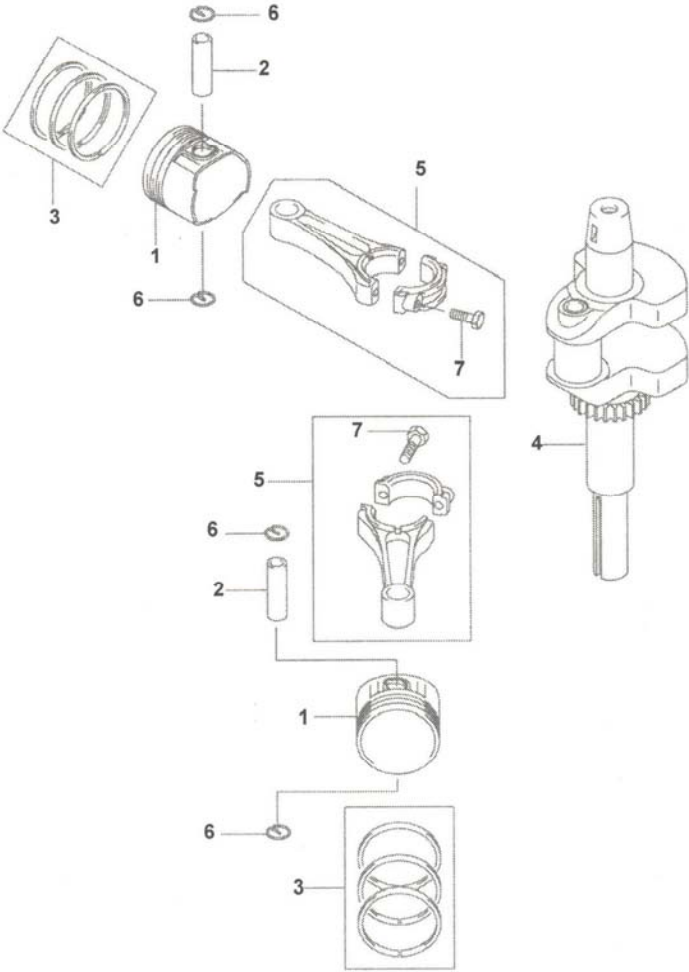

PISTON / CRANKSHAFT

FH451V-AS18

PISTON / CRANKSHAFT

FH451V-AS18

REF. NO.	PART NUMBER	DESCRIPTION	QTY.
1	KM-13001-7008	Piston	2
	KM-13029-7004	Piston, 0.50	AR
2	KM-13002-7001	Piston Pin	2
3	KM-13008-6055	Piston Ring Set	2
	KM-13025-7001	Piston Ring Set, 0.50	AR
4	KM-13031-7001	Crankshaft	1
5	KM-13251-7004	Connecting Rod	2
	KM-13251-7003	Connecting Rod, 0.50	AR
6	KM-92033-7005	Snap Ring	4
7	KM-130G0630	Flange Bolt	4