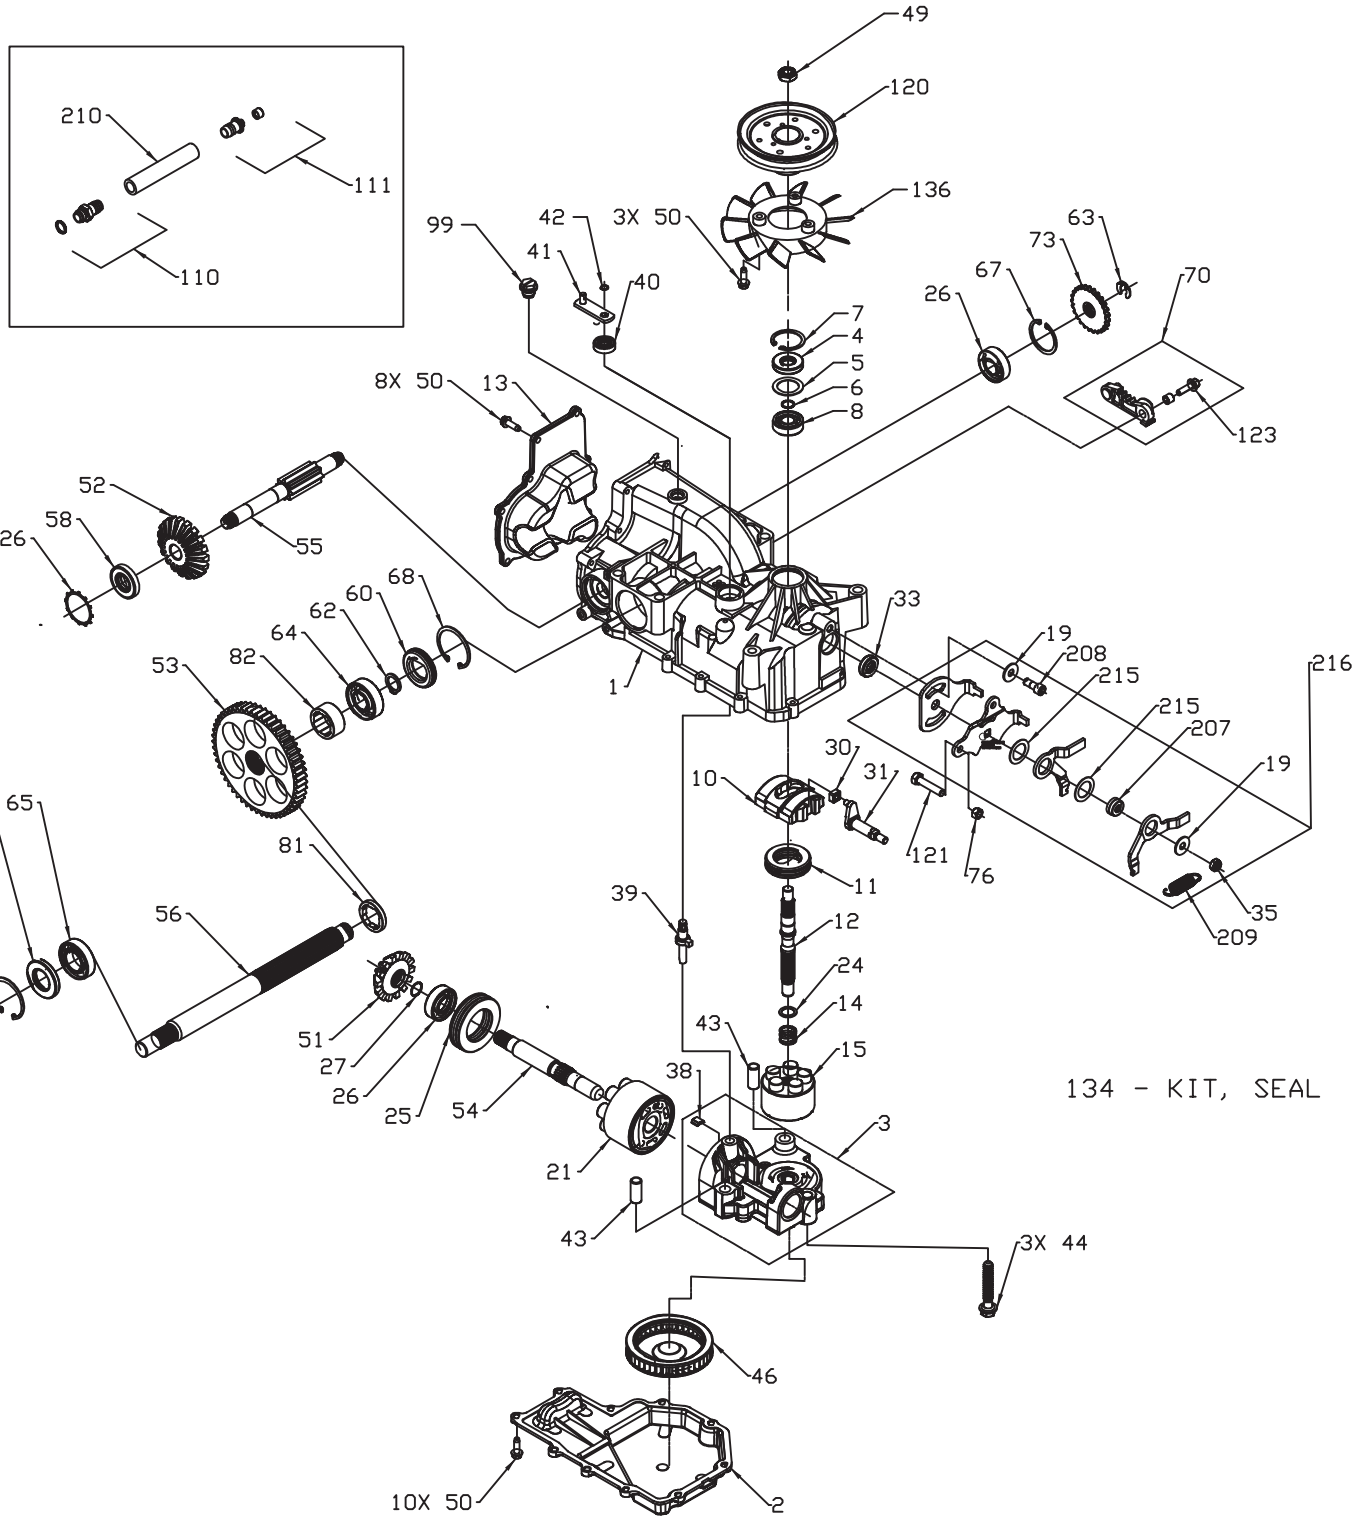

Hydro IZT Transmission R.H. 344-2400R - Figure 11

Hydro IZT Transmission R.H. 344-2400R - Parts List For Figure 11

Ref. No.	Part No.	Description	Qty.
1	HG-70627	KIT, HOUSING-MAIN	1
		HOUSING, MAIN	1
		CRADLE BEARING	2
		TRUNNION BUSHING	1
		SEAL, LIP 12 x 25 x 7	1
		SCREW, HFHC 1/4-28 x 7/8 (PATCH)	1
2	HG-50890RM	LOWER HOUSING	1
3	HG-70677	KIT, CENTER SECTION	1
		CENTER SECTION	1
		BUSHING .67 x 1.03 x .75	1
		PLATE, BYPASS	1
		BOLT, HEX FLANGE 3/8-24 x 2.5	3
		CHECK PLUG ASSEMBLY, .027	2
4	HG-9008000-0128	SEAL, LIP 15 x 35 x 7	1
5	HG-2003018	SPACER	1
6	HG-2003016	RING, WIRE RETAINING	1
7	HG-2003052	RING, RETAINING	1
8	HG-2003043	BALL BEARING	1
10	HG-2003087	VARIABLE SWASHPLATE	1
11	HG-50551	THRUST BEARING 30 x 52 x 13	1
12	HG-50005	SHAFT, INPUT	1
13	HG-50891RM	COVER-BACK	1
14	HG-2003014	SPRING, BLOCK	1
15	HG-70331	10cc CYLINDER BLOCK ASSY.	1
		10cc CYLINDER BLOCK	1
		10cc PISTON SPRING	5
		PISTON SEAT WASHER	5
		10cc PISTON	5
19	HG-44130	WASHER, .34 x .88 x .06	2
21	HG-70082	21cc CYLINDER BLOCK ASSY.	1
		21cc CYLINDER BLOCK	1
		21cc PISTON SPRING	7
		PISTON SEAT WASHER	7
		21cc PISTON	7
24	HG-2003017	WASHER, BLOCK THRUST	1
25	HG-50552	THRUST BEARING 42 x 68 x 16	1
26	HG-50315	BALL BEARING	2
27	HG-2000022	RING, WIRE RETAINING	1
30	HG-2000015	SLOT GUIDE	1
31	HG-50807	TRUNNION ARM	1
33	HG-9008000-0126	SEAL, LIP 12 x 25 x 7	1
35	HG-50108	NUT, HEX LOCK LOCK 5/16-24 UNJF	1
38	HG-70680	KIT, BYPASS PLATE	1
		PLATE, BYPASS (BREAD)	1
		PLATE, BYPASS	1
39	HG-2003555	BYPASS ACTUATOR	1
40	HG-45074	SEAL, LIP 10 x 25 x 7	1
41	HG-50270	ARM, BYPASS	1
42	HG-44870	RING, RETAINING	1
43	HG-50002	PIN, HOLLOW .39 x .5 x 1	2
44	HG-50016	BOLT, HEX FLANGE 3/8-24 x 2.5	3
46	HG-50990	FILTER	1
49	HG-51244	HEX LOCK NUT 1/2-20 (NYLON INSERT)	1
50	HG-50752	SCREW, 1/4-20 x .75	21
51	HG-50744	14T BEVEL GEAR	1
52	HG-50745	19T BEVEL GEAR	1
53	HG-50746	53T SPUR GEAR	1