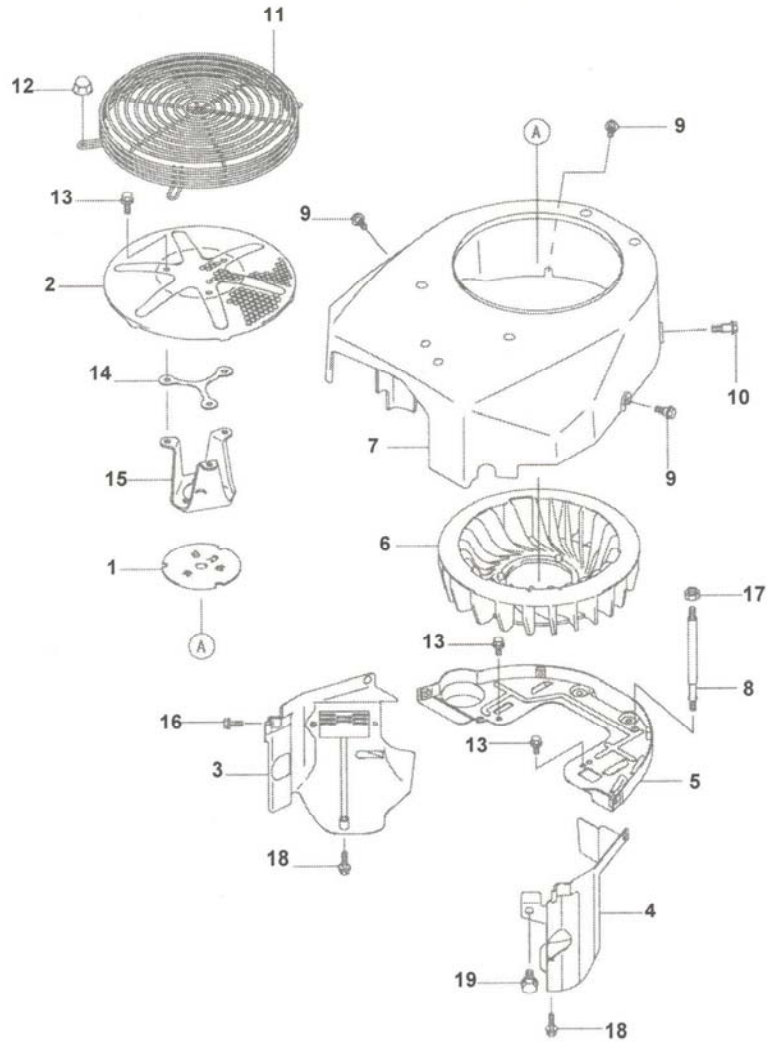

COOLING SYSTEM

FH451V-AS18

COOLING EQUIPMENT

FH451V-AS18

REF. NO.	PART NUMBER	DESCRIPTION	QTY.
1	KM-13270-7007	Plate	1
2	KM-14037-70109H	Screen	1
3	KM-49089-7034	Engine Shroud	1
4	KM-49089-7002	Engine Shroud	1
5	KM-49089-7032	Engine Shroud	1
6	KM-59041-7001	Fan	1
7	KM-59066-7002	Fan Housing	1
8	KM-92004-2148	Stud	2
9	KM-92153-7007	Bolt	3
10	KM-92153-7008	Bolt	1
11	KM-55020-7004	Guard	1
12	KM-92210-0003	Nut	4
13	KM-130G0612	Flange Bolt	5
14	KM-92026-7007	Spacer	AR
15	KM-23062-7010	Bracket	1
16	KM-130B0616	Flange Bolt	2
17	KM-311B0600	Hex Nut	2
18	KM-130B0625	Flange Bolt	2
19	KM-130B0816	Flange Bolt	1