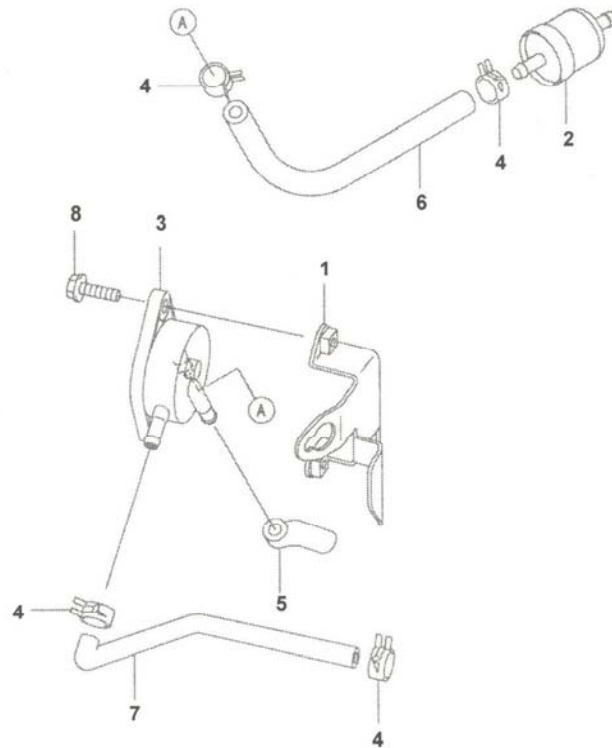

FUEL SYSTEM

FH451V-AS18

FUEL SYSTEM

FH451V-AS18

REF. NO.	PART NUMBER	DESCRIPTION	QTY.
1	KM-23062-70049H	Bracket	1
2	KM-49019-7001	Fuel Filter	1
3	KM-49040-7001	Fuel Pump	1
4	KM-92170-2088	Clamp	4
5	KM-92191-7002	Tube	1
6	KM-92191-7003	Tube	1
7	KM-92191-7004	Tube	1
8	KM-130B0620	Flange Bolt	2