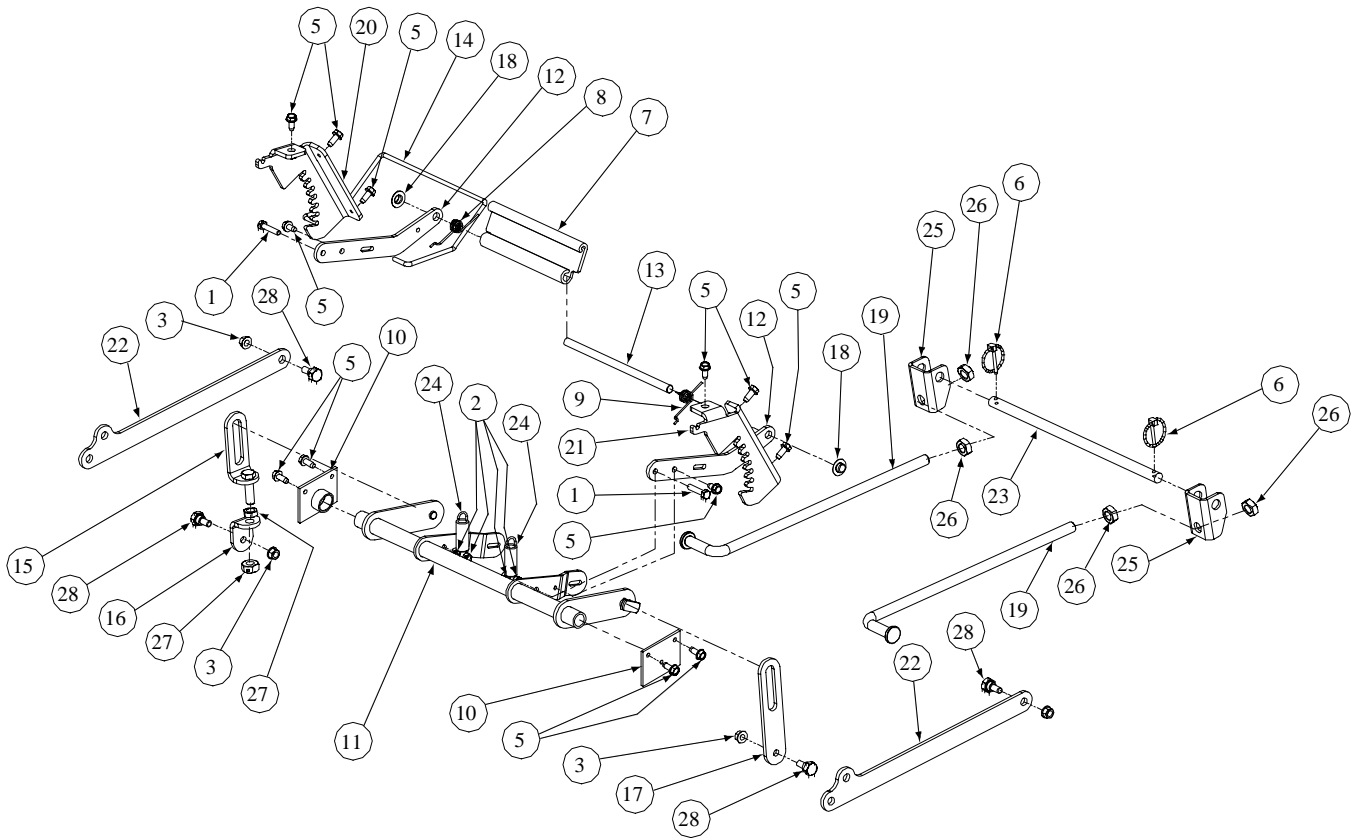

Lift Assembly - Figure 10 and Parts List

GD: 01008109-T07

Ref. No.	Part No.	Description	Qty.	Ref. No.	Part No.	Description	Qty.
1	00012382	Hex Cap Screw, 5/16-18 x 1-1/2	2	15	01008467	Upper Link Lift Assembly, Left Hand	1
2	00022547	Nut, 5/16-18, Center Lock	4	16	01008183	Lower Lift Bracket, Left Hand	1
3	00022560	Nut, 3/8-16, Hex Flange Lock	4	17	01008186	Link Lift PLate, Right Hand	1
4				18	01008187	Cap Lift Push Nut	2
5	01008620	Self Tapping Screw, 5/16-18 x 3/4	12	19	01008382	Front Lift Rod	2
6	01003993	Linch Pin	2	20	01008188	Lift Index Weldment, Left Hand	1
7	01008139	Deck Lift Handle	1	21	01008189	Lift Index Weldment, Right Hand	1
8	01008140	Deck Lift Spring, Left Hand	1	22	01008465	Rear Lift Arm	2
9	01008141	Deck Lift Spring, Right Hand	1	23	01008557	Front Lift Rod	1
10	01008477	Lift Hub Assembly	2	24	01008573	Lift Spring	2
11	01008459	Lift Shaft Assembly	1	25	01008638	Front Lift Bracket	2
12	01008494	Handle Lift Arm	2	26	00035632	Jam Nut, 5/8-11	4
13	01008175	Lift Handle Rod	1	27	01008658	Jam Nut, 1/2-20	2
14	01008176	Lift Rod Index	1	28	738-3151	Shoulder Screw, 3/8-16, .56 x .27	4