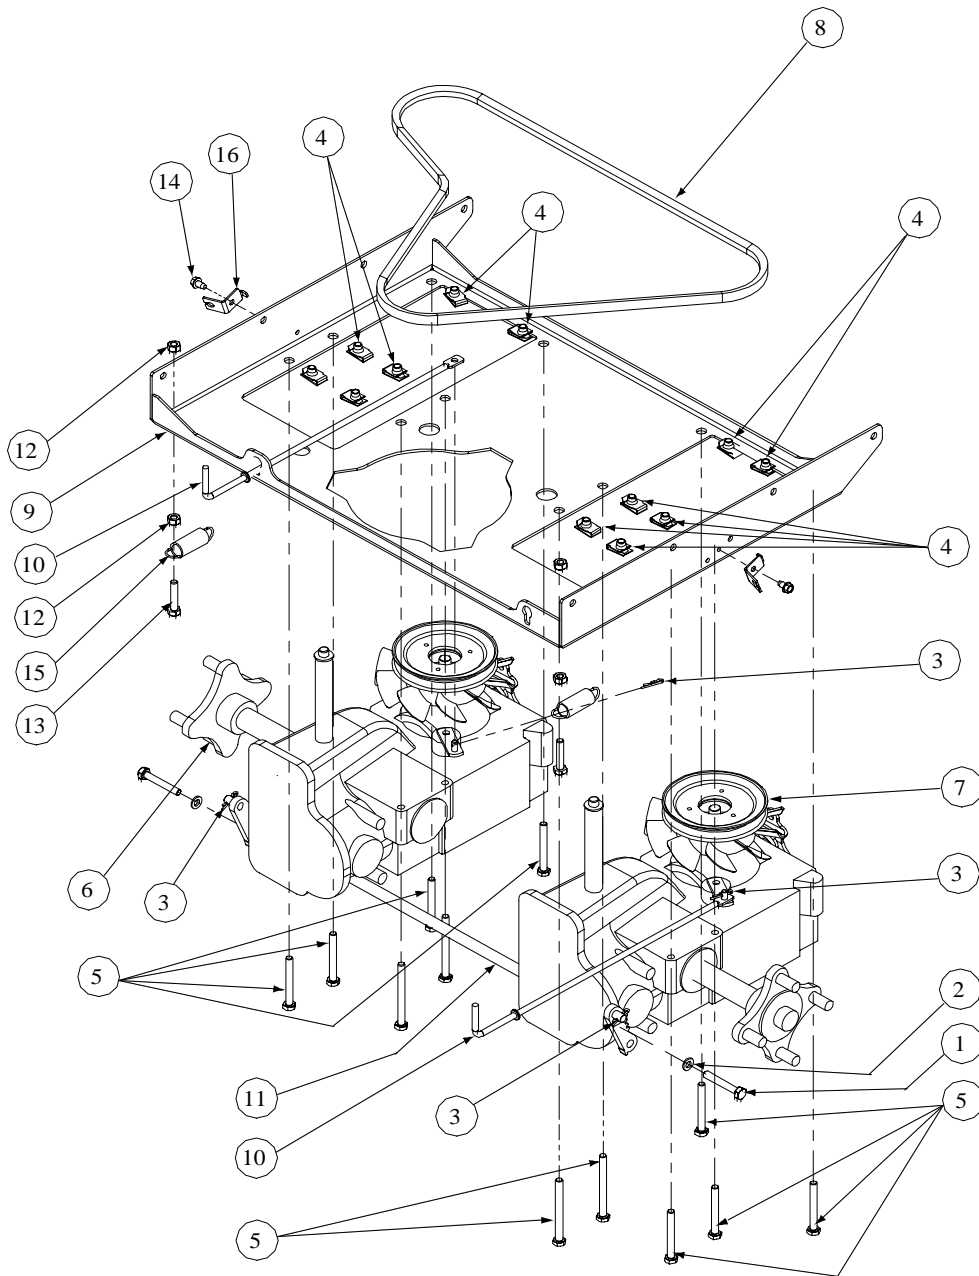

Drive Train Assembly- Figure 6 and Parts List

GD: 01008106-T08

Ref. No.	Part No.	Description	Qty.	Ref. No.	Part No.	Description	Qty.
1	00013198	Hex Cap Screw, 5/16-18 x 2.0	2	9	01008461	Transmission Mounting Bracket	1
2	00012169	Flat Washer, .320 ID x .591 OD	2	10	01008380	Pump Rod	2
3	01002771	Cotter Pin, .072 x 1.12 Lg	4	11	01008414	Transmission Brace Tube	1
4	01003563	U-Nut, 5/16-18	12	12	00012166	Nut, 5/16-18	4
5	01007122	Hex Cap Screw, 5/16-18 x 2.5	12	13	01001972	Hex Cap Screw, 5/16-18 x 2.75	2
6	01008192	IZT Transmission, Left Hand	1	14	01000628	Screw, 1/4-20 x 1/2	2
7	01008193	IZT Transmission, Right Hand	1	15	01008758	Extension Spring, 1.0 OD x 5.000	2
8	01008349	V-Belt, 56.00	1	16	01008611	Brake Cable Mounting Bracket	2