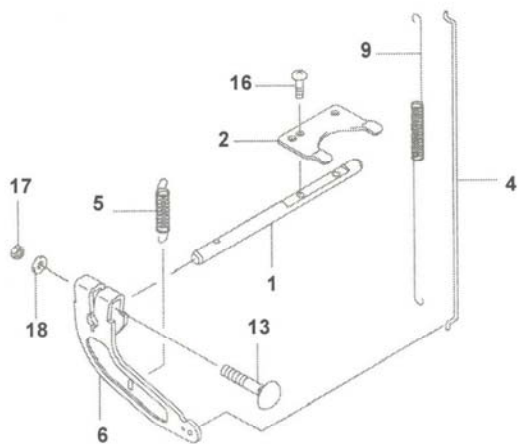

CONTROL EQUIPMENT

FH451V-AS18

CONTROL EQUIPMENT

FH451V-AS18

REF. NO.	PART NUMBER	DESCRIPTION	QTY.
1	KM-13107-7010	Shaft	1
2	KM-13271-7018	Plate	1
3	KM-16169-7010	Choke Link	1
4	KM-16171-7001	Link	1
5	KM-39129-7003	Governor Spring	1
6	KM-49103-7004	Governor Arm	1
7	KM-49113-7027	Control Panel	1
8	KM-92009-7007	Screw, 4 x 35	2
9	KM-92145-7003	Spring	1
10	KM-92145-7004	Spring	1
11	KM-92145-7005	Spring	2
12	KM-92150-2182	Bolt, 5 x 18	1
13	KM-92153-7005	Bolt, 6 x 35	1
14	KM-92170-7001	Clamp	1
15	KM-130G0612	Flange Bolt	2
16	KM-214B0408	Pan Screw	2
17	KM-311B0600	Hex Nut	1
18	KM-411B0600	Plain Washer	1
19	KM-11051-7008	Bracket	1