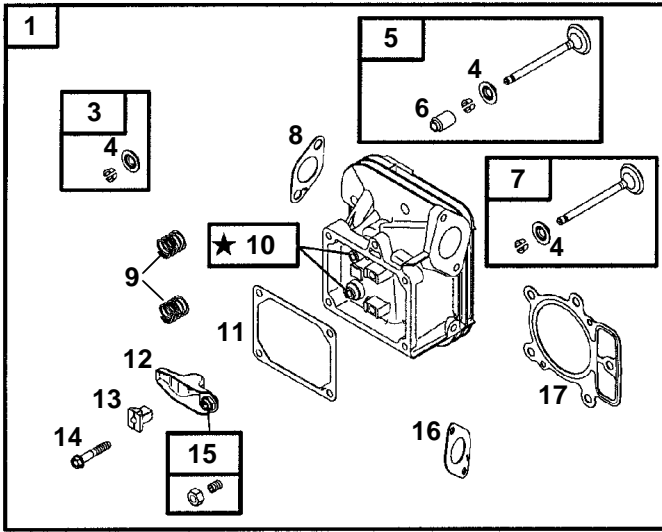

MODEL Z-FORCE

B & S 407777-0128-E1

★ Requires Special Tools to Install. See Repair Instruction Manual.