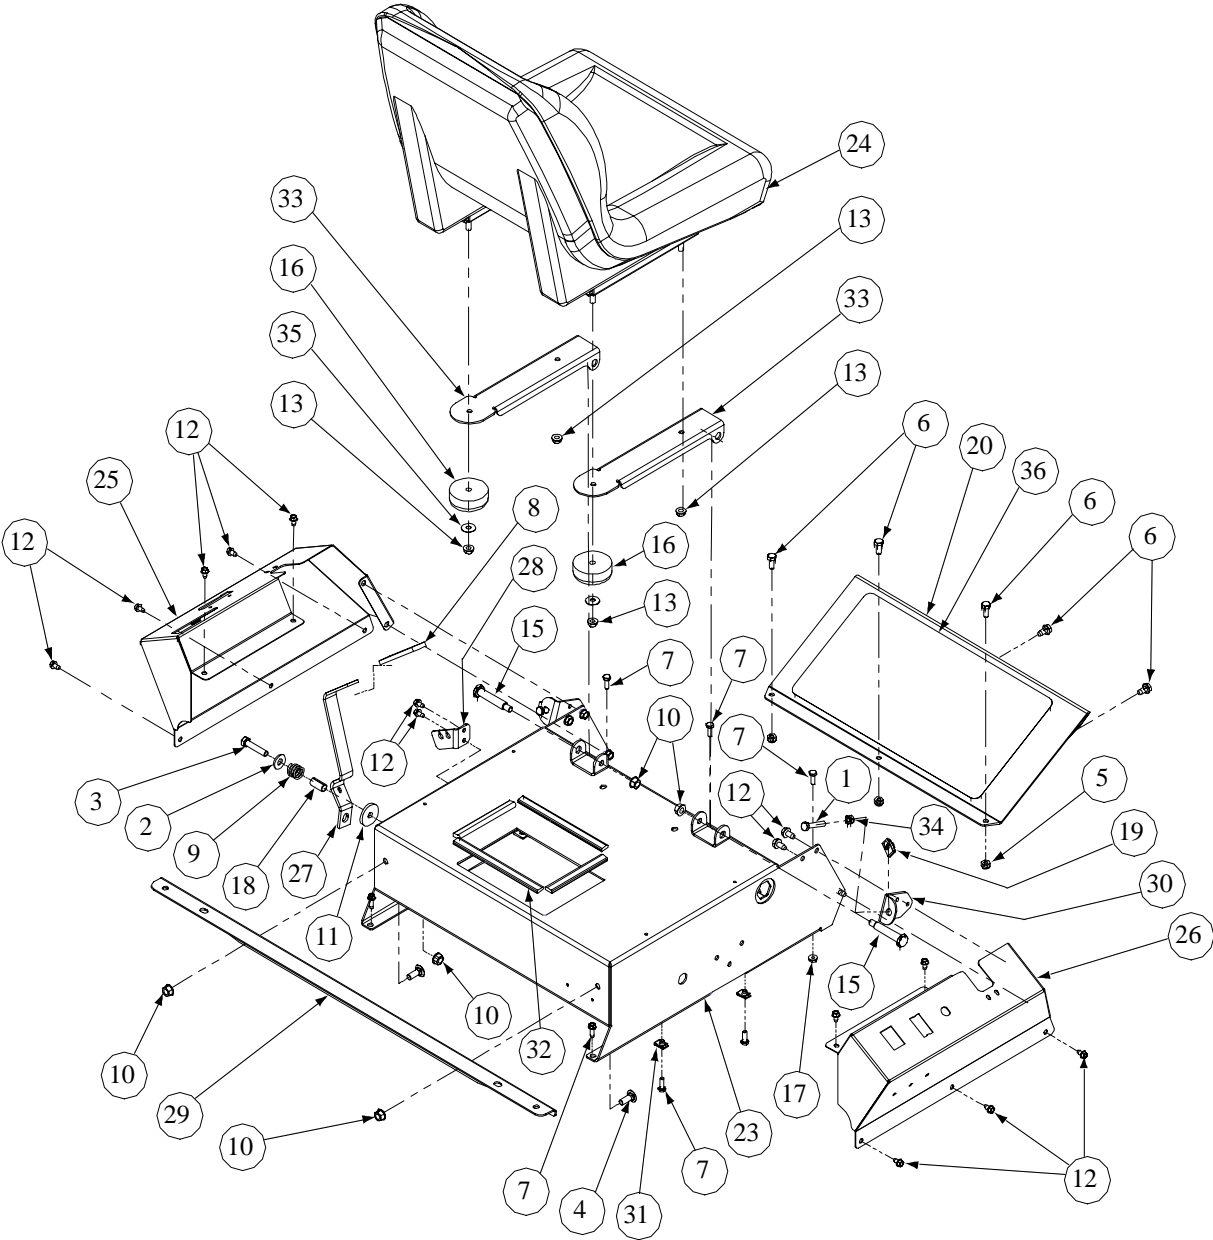

Control Assembly - Figure 3

GD: 01008105-T12

Control Assembly - Parts List for Figure 3

Ref. No.	Part No.	Description	Qty.
1	00012382	Hex Cap Screw, 5/16-18 x 1-1/2	2
2	00083192	Idler Washer	1
3	00008495	Capscrew, 3/8-16 x 1-3/4	1
4	01000372	Carriage Bolt, 3/8-16	2
5	00012165	Nylock Nut, 5/16-18	3
6	01008620	Self Tapping Screw, 5/16-18 x 3/4	5
7	01008763	Hex Cap Screw, 1/4-20 x 3/4	9
8	00013595	Parking Brake Grip	1
9	00021797	Spring, .80 OD x 1 Lg	1
10	00022560	Hex Nut, 3/8-16 Flange Lock	5
11	01000872	Flat Washer, 1.25 x .411 x .100	1
12	01000628	Screw, 1/4-20 x 1/2	18
13	01000635	Hex Nut, 5/16-18 Flange Lock	4
14	--	--	--
15	01002634	Shoulder Screw, 3/8-16, .5 x 2.345	2
16	01002753	Groment, 2.5 OD x 1.0 Lg	2
17	01002766	Hex Nut, 1/4-20 Flange Lock	3
18	01002772	Spacer, .375 x .50 x 1.02	1
19	01003563	U-Nut, 5/16-18	2
20	01008464	Foot Rest Bracket	1
21	01008198	Left Hand Brake Cable (not shown)	1
22	01008199	Right Hand Brake Cable (not shown)	1
23	01008482	Control Housing Weldment	1
24	01008413	Seat Adjust	1
25	01008472	Left Hand Control Console	1
26	01008473	Right Hand Control Console	1
27	01008487	Parking Brake Lever	1
28	01008489	Brake Cable Bracket	1
29	01008491	Front Tank Mounting Bracket	1
30	01008533	Lapbar Stop Bracket	2
31	01008539	U-Nut, 1/4-20	4
32	01008572	Battery Edge Trim	4
33	01008583	Seat Mounting Bracket	2
34	00012166	Hex Nut, 5/16-18	2
35	01000960	Washer, .325 x .930 x .045	2
36	01006528	Abrasive Foot Pad	1