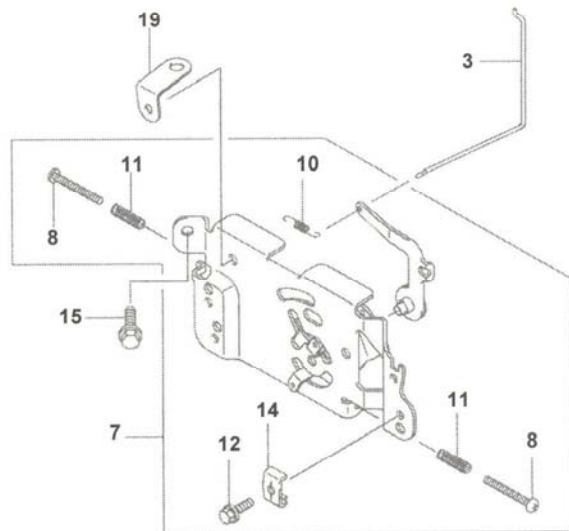

CONTROL EQUIPMENT

FH451V-AS18

CONTROL EQUIPMENT

FH451V-AS18

REF. NO.	PART NUMBER	DESCRIPTION	QTY.
1	KM-13107-7010	Shaft	1
2	KM-13271-7018	Plate	1
3	KM-16169-7010	Choke Link	1
4	KM-16171-7001	Link	1
5	KM-39129-7003	Governor Spring	1
6	KM-49103-7004	Governor Arm	1
7	KM-49113-7027	Control Panel	1
8	KM-92009-7007	Screw, 4 x 35	2
9	KM-92145-7003	Spring	1
10	KM-92145-7004	Spring	1
11	KM-92145-7005	Spring	2
12	KM-92150-2182	Bolt, 5 x 18	1
13	KM-92153-7005	Bolt, 6 x 35	1
14	KM-92170-7001	Clamp	1
15	KM-130G0612	Flange Bolt	2
16	KM-214B0408	Pan Screw	2
17	KM-311B0600	Hex Nut	1
18	KM-411B0600	Plain Washer	1
19	KM-11051-7008	Bracket	1