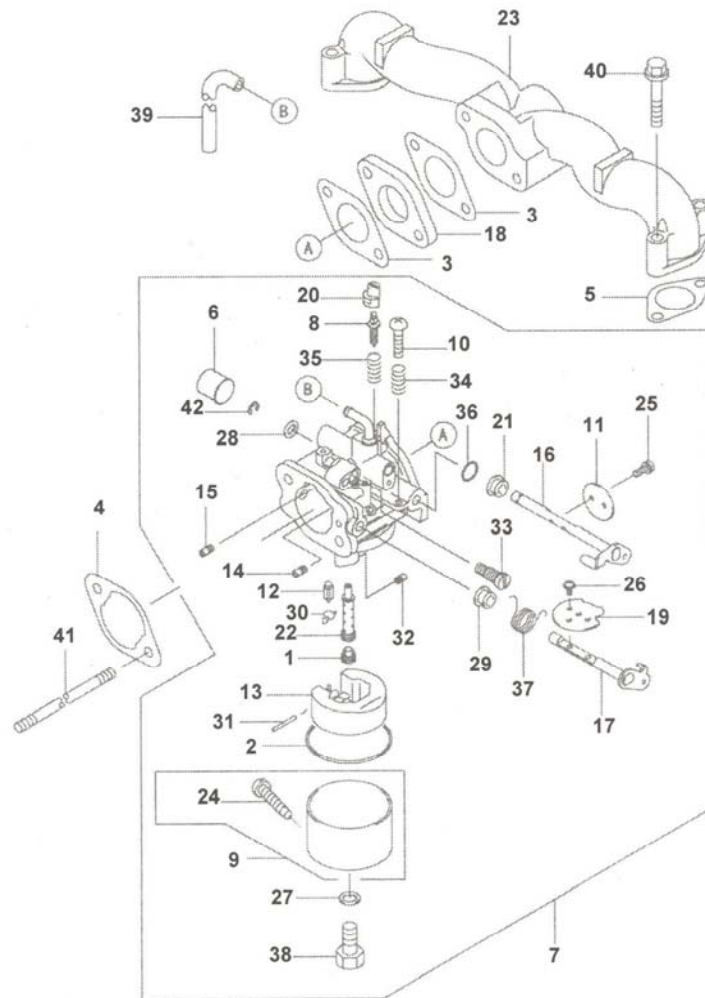

CARBURETOR

FH451V-AS18

CARBURETOR

FH451V-AS18

REF. NO.	PART NUMBER	DESCRIPTION	QTY.	REF. NO.	PART NUMBER	DESCRIPTION	QTY.
1	KM-11003-2105	Needle Seat	1	22	KM-49121-2222	Main Nozzle, #113A	1
2	KM-11060-2406	Bowl Gasket	1	23	KM-59076-7001	Intake Manifold	1
3	KM-11061-7004	Insulator Gasket	2	24	KM-92009-2015	Screw	1
4	KM-11061-7018	Air Cleaner Gasket	2	25	KM-92009-2024	Screw	2
5	KM-11060-7005	Manifold Gasket	2	26	KM-92009-2081	Screw	2
6	KM-11065-2061	Cap	1	27	KM-92022-2231	Washer	1
7	KM-15003-7035	Carburetor Assy.	1	28	KM-92022-2239	Washer	1
8	KM-16014-2080	Pilot Air Screw	1	29	KM-92027-2025	Collar	1
9	KM-16020-2141	Float Bowl	1	30	KM-92033-2067	Snap Ring	1
10	KM-16021-2060	Throttle Stop Screw	1	31	KM-92043-2226	Pin	1
11	KM-16025-2193	Throttle Valve # 130	1	32	KM-92063-2358	Main Jet # 125	1
12	KM-16030-2067	Float Needle	1	33	KM-92064-2125	Pilot Jet, # 48.8	1
13	KM-16031-2066	Float	1	34	KM-92081-2009	Spring	1
14	KM-16035-2060	Air Jet, # 1.7	1	35	KM-92081-2256	Spring	1
15	KM-16035-2061	Air Jet, # 1.2	1	36	KM-92093-2002	Seal	1
16	KM-16041-7005	Throttle Shaft	1	37	KM-92145-2061	Spring	1
17	KM-16041-7006	Choke Shaft	1	38	KM-92151-2092	Bolt	1
18	KM-16073-7007	Insulator	1	39	KM-92191-7016	Tube	1
19	KM-16126-7006	Choke Valve	1	40	KM-130B0635	Flange Bolt	4
20	KM-39076-2053	Limiter	1	41	KM-172G0685	Stud Bolt	2
21	KM-43058-3716	Ring	1	42	KM-482L4000	E-Style Circlip	1