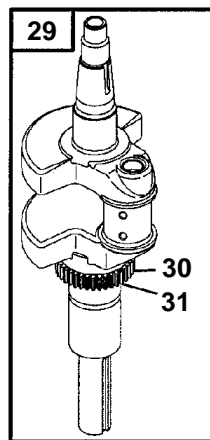

On the bottom edge top of the label
placed across the top of the edge.

777D07038

MODEL Z-FORCE

B & S 407777-0128-E1

★ Requires Special Tools to Install. See Repair Instruction Manual.

27 Label Kit

71 Emissions Label