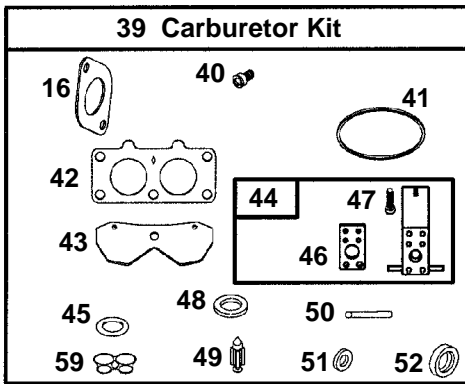

Assemblies Include All Parts Shown In Frames