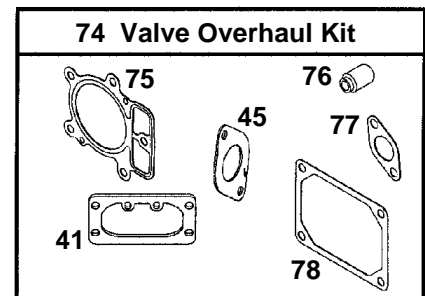

On the bottom edge top of the label
placed across the top of the edge.

777D07038

MODEL Z-FORCE

B & S 407777-0128-E1

★ Requires Special Tools to Install. See Repair Instruction Manual.

27 Label Kit

71 Emissions Label