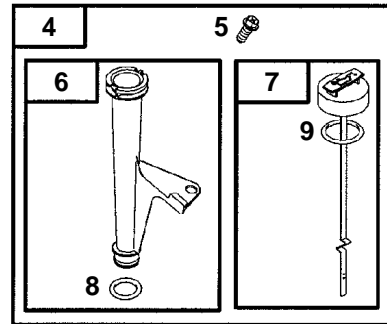

MODEL Z-FORCE

B & S 407777-0128-E1

Assemblies Include All Parts Shown In Frames

MODEL Z-FORCE

B & S 407777-0128-E1

REF. NO.	PART NO.	DESCRIPTION	REF. NO.	PART NO.	DESCRIPTION
1	BS-691055	Rotating Screen	32	BS-66538	Sparkplug Boot
2	BS-691215	Spacer	33	BS-499889	Engine Gasket Set
3	BS-691057	Screw (Rotating Screen)	34	BS-391086	Oil Seal (Magneto Side)
4	BS-499602	Dipstick/Tube Assembly	35	BS-690947	Oil Seal (PTO Side)
5	BS-690960	Screw (Dipstick Tube)	36	BS-691001	Air Cleaner Gasket
6	BS-691037	Dipstick Tube	37	BS-690962	Cylinder Head Gasket
7	BS-691036	Dipstick	38	BS-690949	Intake Gasket
8	BS-691032	Dipstick Tube Seal	39	BS-690997	Sealing Washer
9	BS-499602	Dipstick/Tube Seal	40	BS-690937	Breather Gasket
10	BS-691243	Flywheel Fan	41	BS-690950	Intake Gasket
11	BS-691059	Nut (Flywheel)	42	BS-690968	Valve Seal
12	BS-691056	Washer (Flywheel)	43	BS-690945	Crankcase Gasket
13	BS-94627	Screw (Fan-Retainer)	44	BS-690657	Governor Shaft Seal
14	BS-93621	Screw (Alternator)	45	BS-690589	O-Ring Seal (Oil Pump Cover)
15	BS-19203	Flywheel Puller	46	BS-690970	Exhaust Gasket
16	BS-691247	Fan Retainer	47	BS-690971	Rocker Cover Gasket
17	BS-393295	Alternator (Dual Circuit)	48	BS-94951	Screw (Drive Cap)
18	BS-393456	Alternator Connector/Wire	49	BS-691262	Starter Motor
19	BS-691220	Wiring Harness	50	BS-497606	Starter Drive
20	BS-691009	Back Plate	51	BS-263080	Retaining Ring
21	BS-690960	Screw (Back Plate)	52	BS-693058	Pinion Gear
22	BS-694123	Wire Clip	53	BS-398003	Drive Clutch
23	BS-690960	Screw (Regulator)	54	BS-497605	Brush Retainer
24	BS-394890	Regulator (Regulated-16 Amp)	55	BS-497608	Brush Set
26	BS-691283	Drive Cap	56	BS-693167	Nut (Brush Retainer)
27	BS-691053	Flywheel	57	BS-497607	End Cap
28	BS-499612	Gear-Ring	58	BS-92278	Nut (Brush Retainer)
29	BS-94731	Screw (Magneto Armature)	59	BS-691262	Housing-Starter
30	BS-691060	Magneto Armature	60	BS-95035	Bolt (Starter Motor)
31	BS-493880	Sparkplug Terminal	61	-	Armature (Serviced By Starter Only)