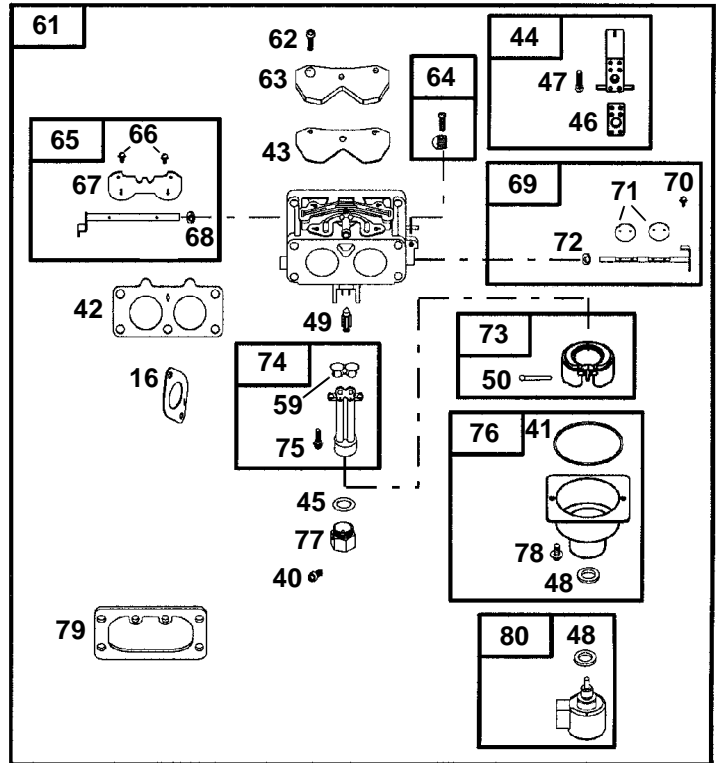

Assemblies Include All Parts Shown In Frames