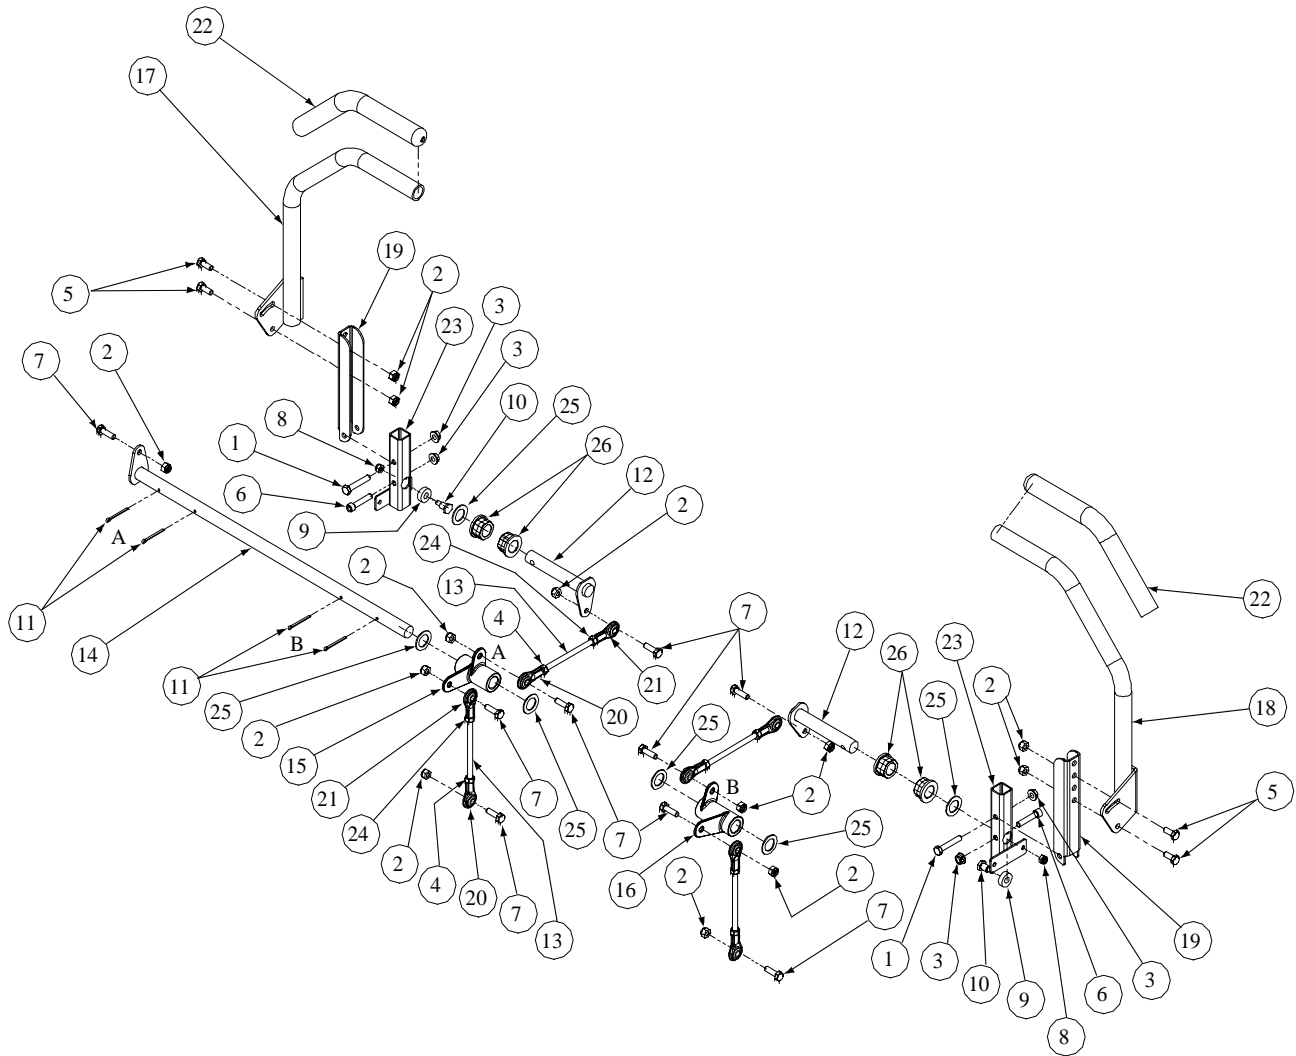

Steering Assembly -Figure 5 and Parts List

GD: 01008108-T07

Ref. No.	Part No.	Description	Qty.	Ref. No.	Part No.	Description	Qty.	
1	00006129	Hex Cap Screw, 5/16-18 x 1-3/4		2	14	01008432	Bellcrank Steering Shaft Assembly	1
2	00012165	Nut, 5/16-18, Nylock		13	15	01008840	Steering Bellcrank Assembly Left Hand	1
3	01000635	Nut, 5/16-18, Lock		4	16	01008841	Steering Bellcrank Assembly Right Hand	1
4	00012167	Hex Nut, 5/16-24		4	17	01008425	Steering Handle Assembly Left Hand	1
5	00012179	Hex Cap Screw, 5/16-18 x 3/4		4	18	01008426	Steering Handle Assembly Right Hand	1
6	01008600	Capscrew, 5/16-18 x 1.50, Socket Head		2	19	01008165	Steering Pivot Bracket	2
7	00013092	Hex Cap Screw, 5/16-18 x 1.0		9	20	01008410	Rod End, 5/16, Right Hand	4
8	00014081	Nut, 1/4-28, SS, Nylon Insert		2	21	01008551	Rod End, 5/16, Left Hand	4
9	00071691	Control Rod Spacer		2	22	01008552	Lap Bar Grip	2
10	01001919	Shoulder Screw, 1/4-28		2	23	01008458	Pivot Bracket Weldment	2
11	00003107	Cotter Pin, .125 Dia. x 1.0		4	24	01008576	Hex Nut, 5/16-24, Left Hand	4
12	01008433	Steering Input Shaft Assembly		2	25	736-0287	Flat Washer, .793 ID x 1.24 OD x .060	6
13	01008149	Steering Link Rod	4	26	741-0598	Hex Flange Bearing, .752 ID	4