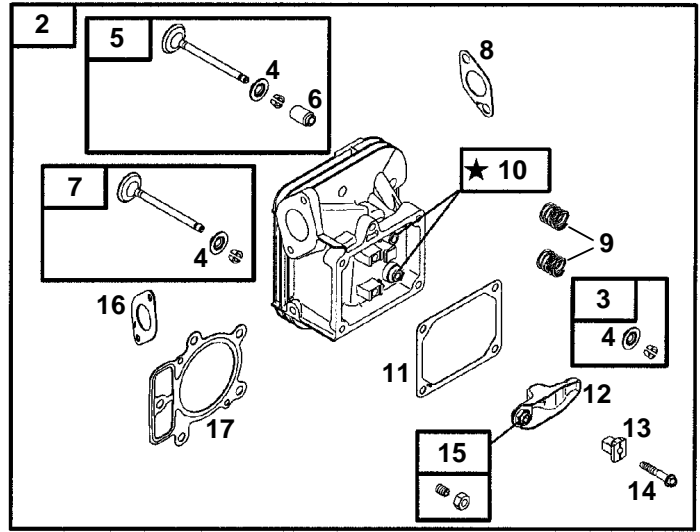

MODEL Z-FORCE

B & S 407777-0128-E1

★ Requires Special Tools to Install. See Repair Instruction Manual.