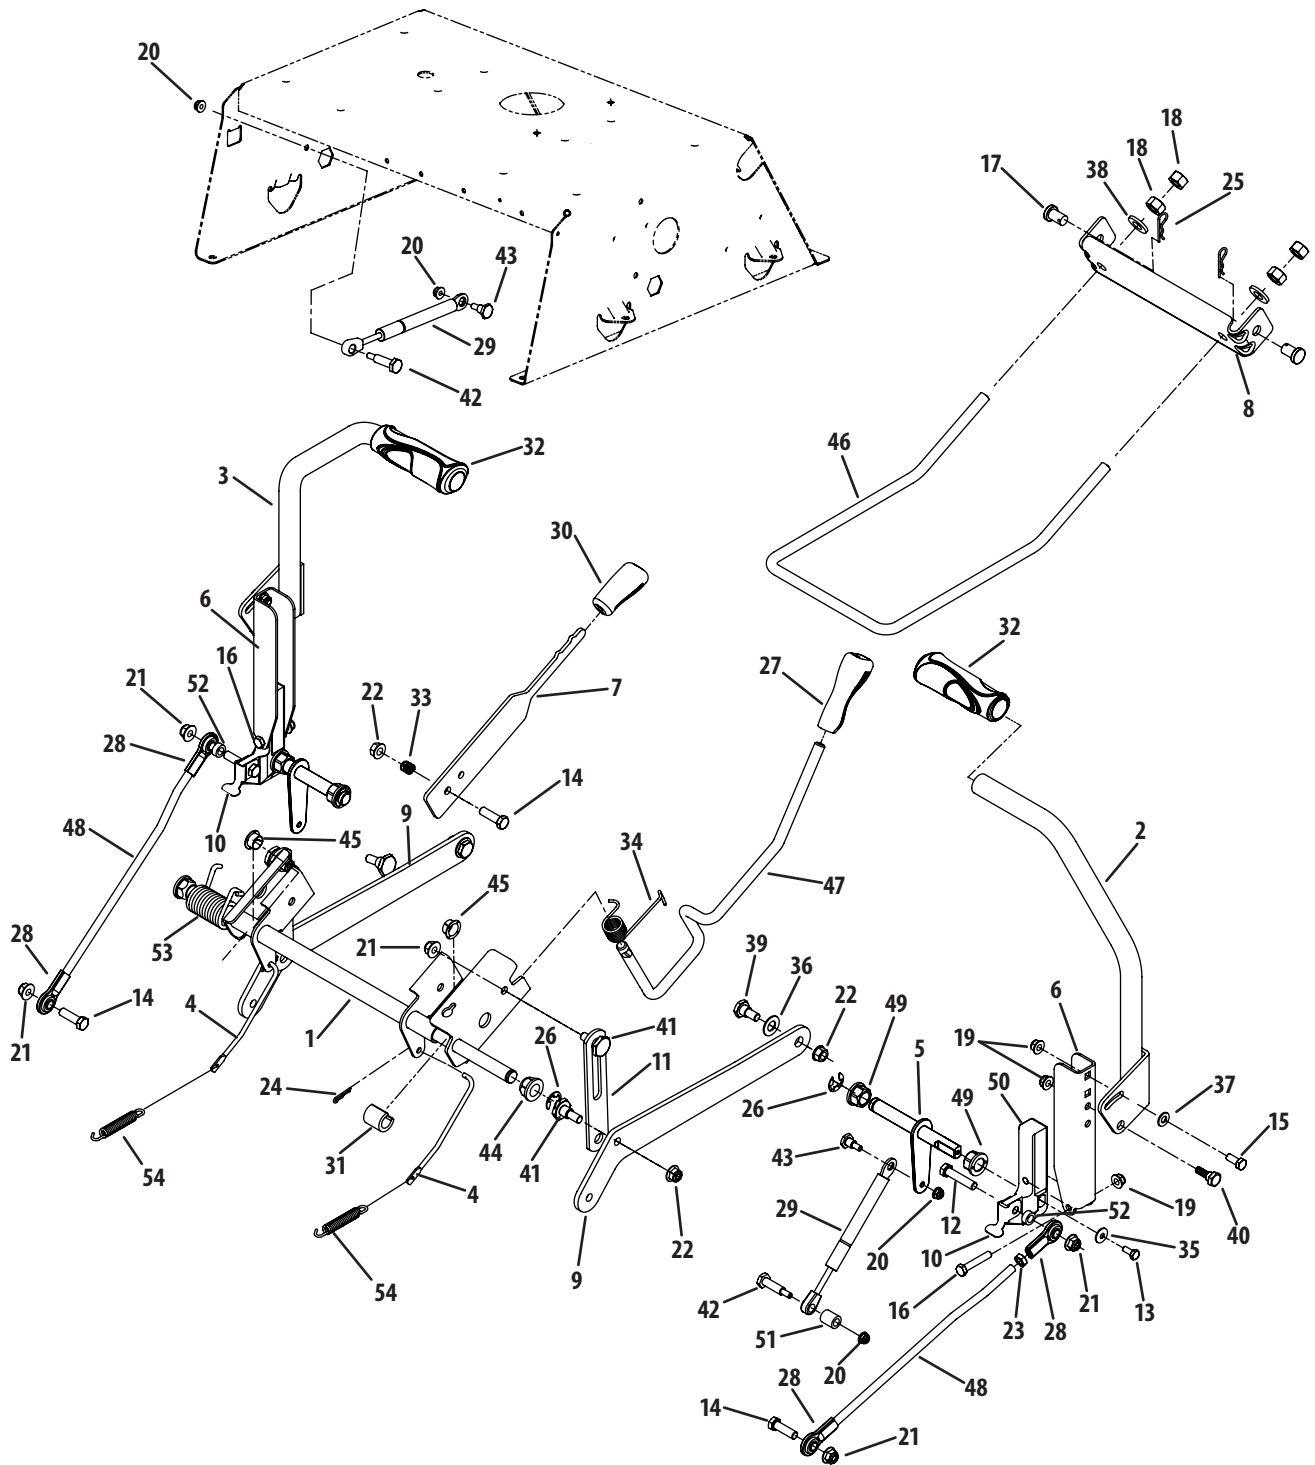

Deck Lift & Controls

Deck Lift & Controls

Ref	Part Number	Description	Ref	Part Number	Description
1	603-04160B	Deck Lift Shaft Assembly	28	723-04035	Rod End
2	603-04322	Lapbar Lever RH	29	727-04141	Damper Cylinder
3	603-04324	Lapbar Lever LH	30	731-04735	Handle Grip
4	747-04651	Brake Rod	31	731-05732	Spacer, .62 x 1.0
5	647-04099A	Control Shaft	32	731-05882	Hand Grip
6	703-05387B	Lapbar Pivot Bracket	33	932-0334	Compression Spring
7	703-05396A	Brake Handle	34	732-0874	Torsion Spring
8	703-05414A	Front Deck Hanger Bracket	35	736-0270	Bell Washer, .265 x .75 x .062
9	703-05793A	Deck Lift Arm	36	936-0272	Flat Washer, .51 x 1.0 x .06
10	703-06096A	Switch Actuator Bracket	37	936-0275	Flat Washer, .344 x .688 x .065
11	703-06169	Lift Link Plate	38	736-3019	Flat Washer, .531 x 1.062 x .134
12	710-0347	Hex Screw, 3/8-16 x 1.75	39	738-0143	Shoulder Screw, .498 x .340 x 3/8-16
13	710-0433	Hex Lock Screw, 1/4-20 x .62	40	938-0296	Shoulder Screw, .437 x .268 x 5/16-18
14	710-3005	Hex Cap Screw, 3/8-16 x 1.25	41	938-0507B	Shoulder Screw, .5 x .434 x 3/8-16
15	710-3008	Hex Cap Screw, 5/16-18 x .75	42	938-0572	Shoulder Screw, .374 x 1.16 x 1/4-20
16	710-3180	Hex Cap Screw, 5/16-18 x 1.75	43	938-0974	Shoulder Screw, .375 x .38 x 1/4-20
17	911-0332	Clevis Pin, .50 x .78	44	941-0225	Hex Flange Bearing
18	912-0206	Hex Nut, 1/2-13	45	741-3074	Flange Bearing, .626 x .938 x .344
19	712-04063	Hex Flange Insert Lock Nut, 5/16-18	46	747-04401A	Deck Front Hanger Rod
20	712-04064	Hex Flange Insert Lock Nut, 1/4-20	47	747-04637	Deck Lift Handle Rod
21	712-04065	Hex Flange Insert Lock Nut, 3/8-16	48	747-05057	Lapbar Control Rod
22	912-0431	Hex Flange Lock Nut, 3/8-16	49	948-0227A	Hex Flange Bearing
23	912-3001	Jam Nut, 3/8-24	50	748-04169	Control Hub
24	714-04040	Bow-Tie Cotter Pin	51	750-04676	Spacer, .385 x .630 x .75
25	914-04023	Cotter Pin	52	750-04776	Spacer, .380 x .625 x .265
26	716-0106	E-Ring, .625 Dia.	53	732-04420	Torsion Spring
27	720-0311	Handle Grip	54	732-04432	Extension Spring, .59 x 4.00