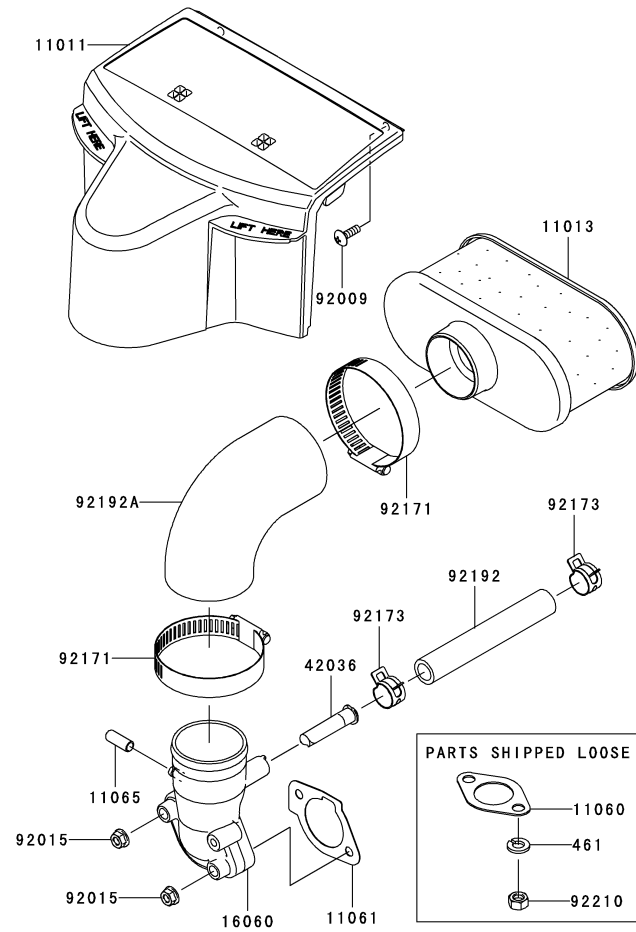

Kawasaki FR691V-AS05 Air Filter/Muffler

E0190-B094A

Ref.	Part Number	Description
11011	KM-11011-7054	Air Filter Case
11013	KM-11013-7047	Air Filter Element
11060	KM-11060-7016	Muffler Gasket
11061	KM-11061-7086	Carburetor/Pipe Intake Gasket
11065	KM-11065-7023	Cap
16060	KM-16060-7038	Intake Pipe
42036	KM-42036-7017	Breather Sleeve
92009	KM-92009-2303	Screw
92015	KM-92015-1367	Nut
92171	KM-92171-7007	Clamp
92173	KM-92173-7003	Clamp
92192	KM-92192-7146	Tube, 12.6 X 18.6 X 118
92192A	KM-92192-7151	Air Filter Tube
92210	KM-92210-7027	Nut, M8
461	KM-461DA0800	Spring Washer, 8mm