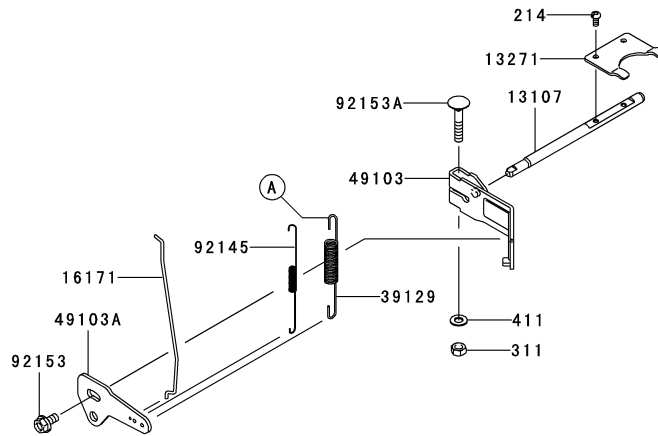

Kawasaki FR691V-AS05 Control Equipment

E0170-A652A

Ref.	Part Number	Description
13107	KM-13107-7047	Shaft
13271	KM-13271-7038	Plate
16171	KM-16171-7022	Link
39129	KM-39129-7028	Governor Spring
49103	KM-49103-7014	Governor Arm
49103A	KM-49103-7015	Governor Arm
49113	KM-49113-7050	Complete Control Panel
92145	KM-92145-7057	Spring
92145A	KM-92145-7058	Spring
92150	KM-92150-2182	Bolt, 5 X 18

Ref.	Part Number	Description
92153	KM-92153-0009	Bolt, 6 X 12
92153A	KM-92153-7033	Bolt, 6 X 35
92153B	KM-92153-7043	Bolt, 6 X 12
92170	KM-92170-7001	Clamp
92172	KM-92172-7035	Screw, 5 X 30
214	KM-214AA0408	Pan Screw +-, 4 X 8
311	KM-311AA0600	Hex Nut, 6mm
312	KM-312AA0500	Hex Nut, 5mm
411	KM-411AA0600	Plain Washer, 6mm