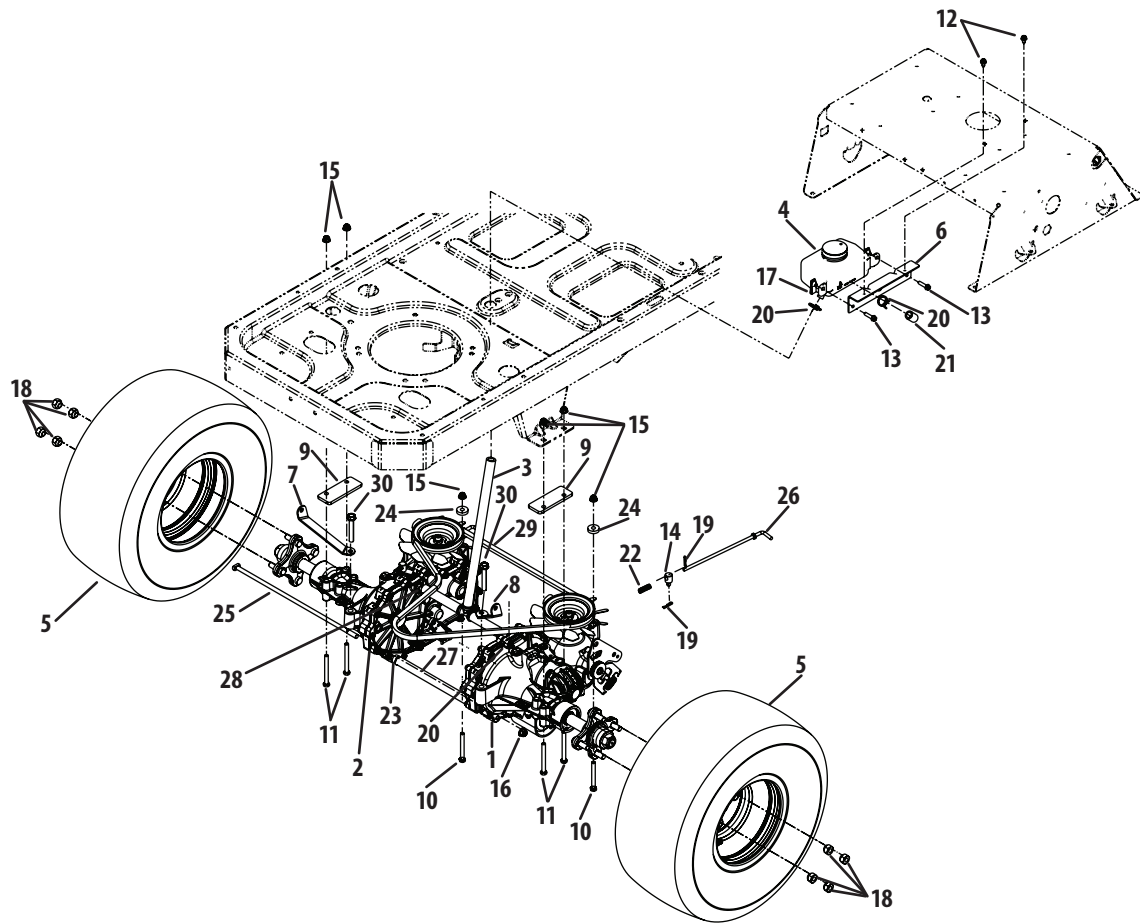

Rear Drive & Wheels

Ref.	Part Number	Description
1	918-04464	Transmission Assembly (RH)
2	918-04465	Transmission Assembly (LH)
3	618-04466	Breather
4	931-04223	Expansion Tank Assembly
5	N/A	Wheel Assembly, 20 x 10 x 8
—	934-0246A	Rim Assembly, 8.0 x 6.19 x 4
—	734-1873	Tire, 20 x 10 x 8
—	934-0255	Air Valve
6	703-05938A	Expansion Tank Bracket
7	703-05940	Transmission Brace (LH)
8	703-05941	Transmission Brace (RH)
9	703-05989	Transmission Spacer
10	710-0176	Hex Screw, $\frac{5}{16}$-18 x 2.75
11	710-0189	Hex Screw, $\frac{5}{16}$-18 x 3.00
12	710-0599	Screw, $\frac{1}{4}$-20 x .500
13	710-0788	Screw, $\frac{1}{4}$-20 x 1.000
14	711-1530	Ferrule, .325 x .312

Ref.	Part Number	Description
15	712-04063	Flange Lock Nut, $\frac{5}{16}$-18
16	712-04065	Flange Lock Nut, $\frac{3}{8}$-16
17	712-04092	Speed Nut, $\frac{1}{4}$-20
18	712-3050	Lug Nut, $\frac{7}{16}$-14
19	718-04040	Bow-Tie Cotter Pin
20	02001111	Hose Clamp, 1/2"
21	731-05785	Cap, $\frac{1}{2}$ x .870
22	732-0335	Compression Spring, .405 x 1.17
23	732-04434	Extension Spring, .545 x 4.555
24	736-04267	Flat Washer, .35 x 1.0 x .2
25	738-04251	Rod, .337 x 14.75
26	747-04636	Bypass Rod
27	750-04759A	Tube, $\frac{7}{16}$ x $\frac{3}{4}$ x 11.3
28	751-10511	Straight Fitting, $\frac{9}{16}$ x $\frac{1}{2}$
29	954-04043A	V-Type Belt
30	710-0395	Hex Screw, $\frac{5}{16}$-18 x 3.00