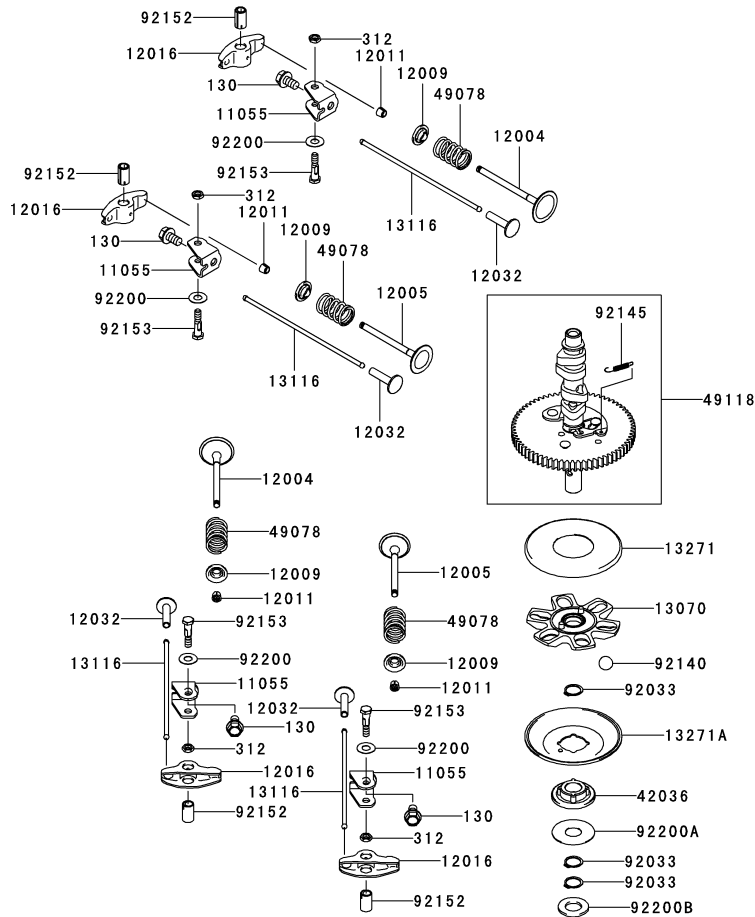

Kawasaki FR691V-AS05 Valve/Camshaft

E0130-A176A

Ref.	Part Number	Description
11055	KM-11055-7009	Bracket
12004	KM-12004-7008	Intake Valve
12005	KM-12005-7009	Exhaust Valve
12009	KM-12009-7001	Valvespring Retainer
12011	KM-12011-2056	Collet
12016	KM-12016-2066	Rocker Arm
12032	KM-12032-7001	Tappet
13070	KM-13070-7017	Governor Guide
13116	KM-13116-7007	Push Rod
13271	KM-13271-7007	Plate
13271A	KM-13271-7021	Governor Plate
42036	KM-42036-7010	Sleeve

Ref.	Part Number	Description
49078	KM-49078-7002	Engine Valve Spring, IN
49118	KM-49118-7022	Complete Camshaft
92033	KM-92033-7001	Snap Ring
92140	KM-92140-7005	Ball
92145	KM-92145-7001	Spring
92152	KM-92152-7012	Collar
92153	KM-92153-7100	Bolt, 6 X 29.5
92200	KM-92200-2151	Washer, 8.1 X 18 X 0.5
92200A	KM-92200-7009	Washer, 16 X 42 X 0.91
92200B	KM-92200-7048	Washer, 16.3 X 30 X 2.28
130	KM-130AA0814	Flanged Bolt, 8 X 14
312	KM-312AA0600	Hex Nut, 6mm