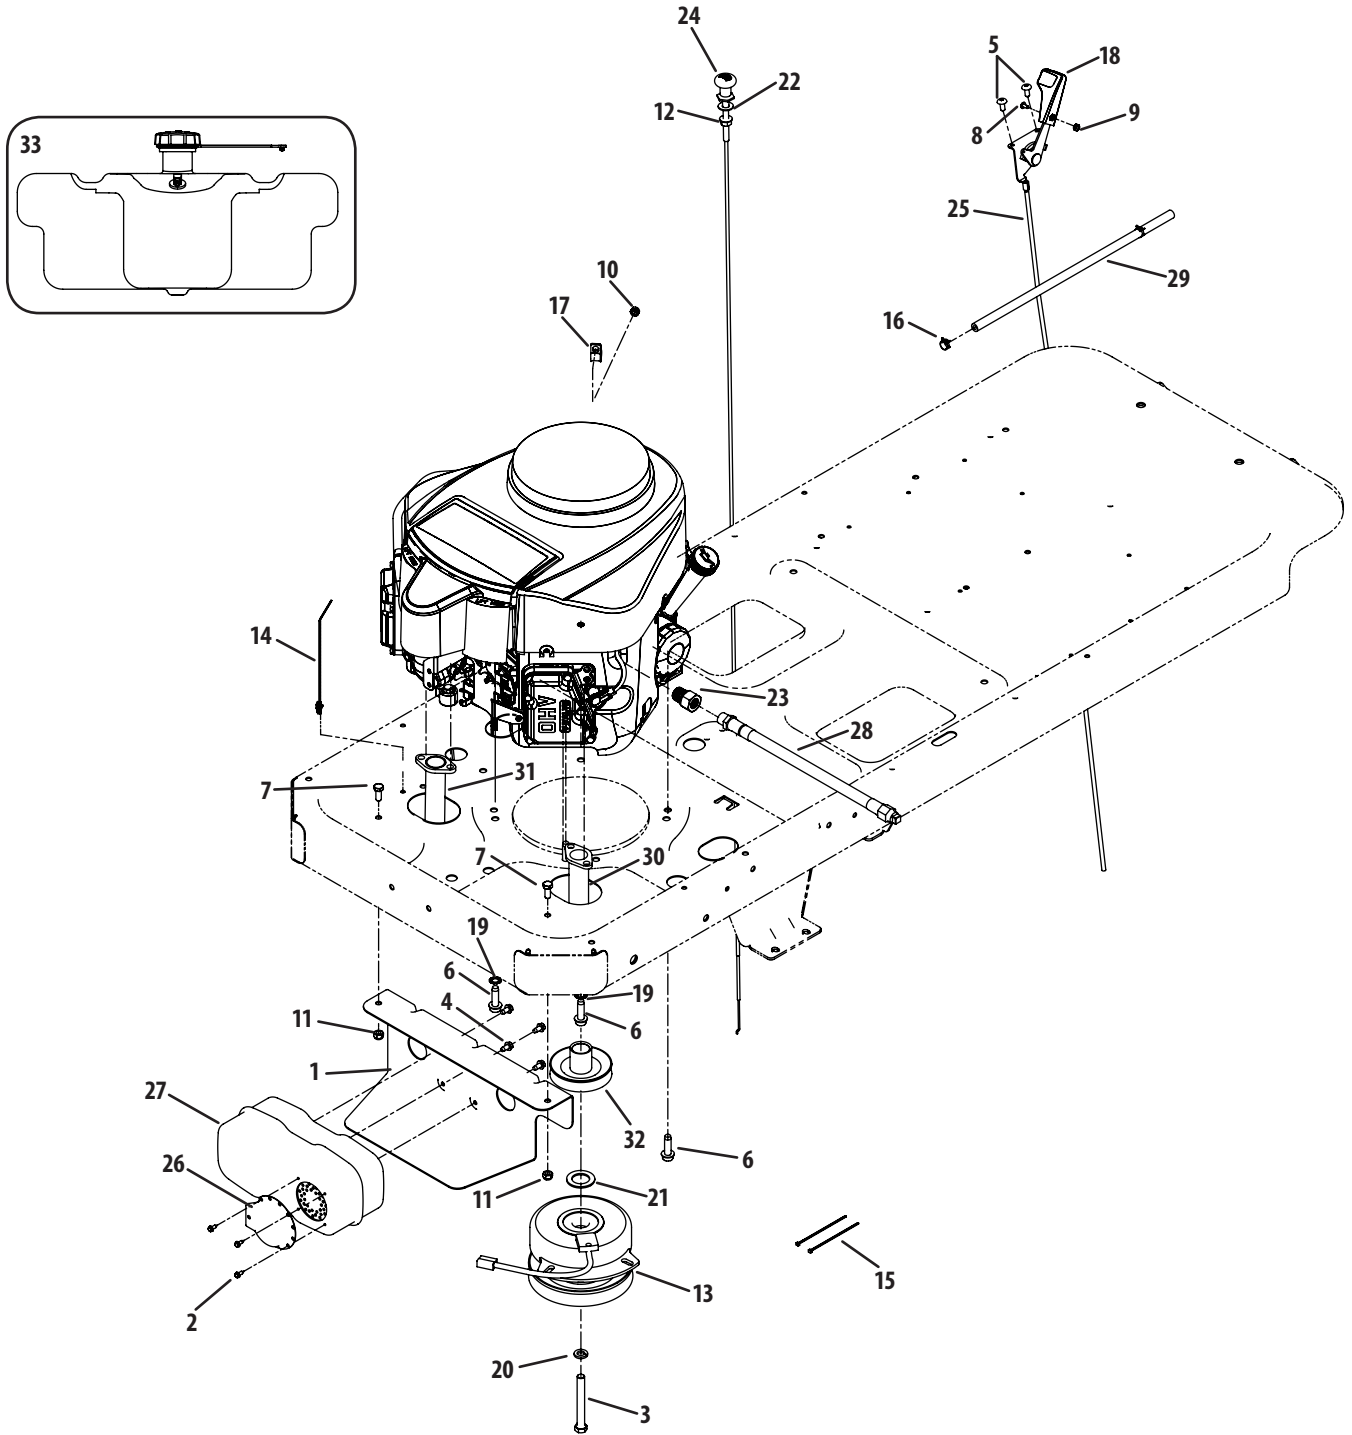

Engine Connection

Ref.	Part Number	Description
1	703-05441A	Muffler Mounting Bracket
2	710-0227	Hex Washer Screw, #8-18 x .5
3	710-04379A	Hex Cap Lock Screw, 7/16-20 x 3.5
4	710-0599	Hex Washer Screw, 1/4-20 x .5
5	710-1017	AB Screw, 1/4-14 x .625
6	710-04683	Hex Washer Screw, 3/8-16 x 1.25
7	710-3008	Hex Cap Screw, 5/16-18 x .75
8	710-3217	Machine Screw, #8-32 x .375
9	712-0142	Hex Nut, #8-32
10	712-0271	Sems Nut, 1/4-20
11	912-0429	Hex Lock Nut, 5/16-18
12	912-3005	Flange Lock Nut, 3/8-16
13	917-1774C	Electric PTO Clutch
14	926-0154	Cable Tie
15	726-0197	Cable Tie
16	726-0205	Hose Clamp
17	726-0272	Clamp
18	731-04914	Throttle Control Knob
19	736-0148	Lock Washer, 3/8
20	936-0171	Lock Washer, 7/16
21	736-0277	Flat Washer, 1.031 x 1.620 x .095
22	936-0300	Flat Washer, .406 x .875 x .059
23	737-04138	Hex Fitting
24	946-04214	Choke Cable
25	946-04581	Throttle Cable
26	751-0564B	Muffler Deflector
27	751-0616B	Dual Inlet Muffler
28	751-10291	Oil Drain Hose
29	751-10349	Fuel Hose
30	751-10770	RH Exhaust Pipe
31	751-10771	LH Exhaust Pipe
32	756-04376	Electric PTO Engine Pulley
33	N/A	Fuel Tank Assembly
—	935-0149	Fuel Tank Bushing
—	751-10442	Fuel Pick-Up Bushing
—	751-10692	Fuel Tank
—	751-10703A	Fuel Cap