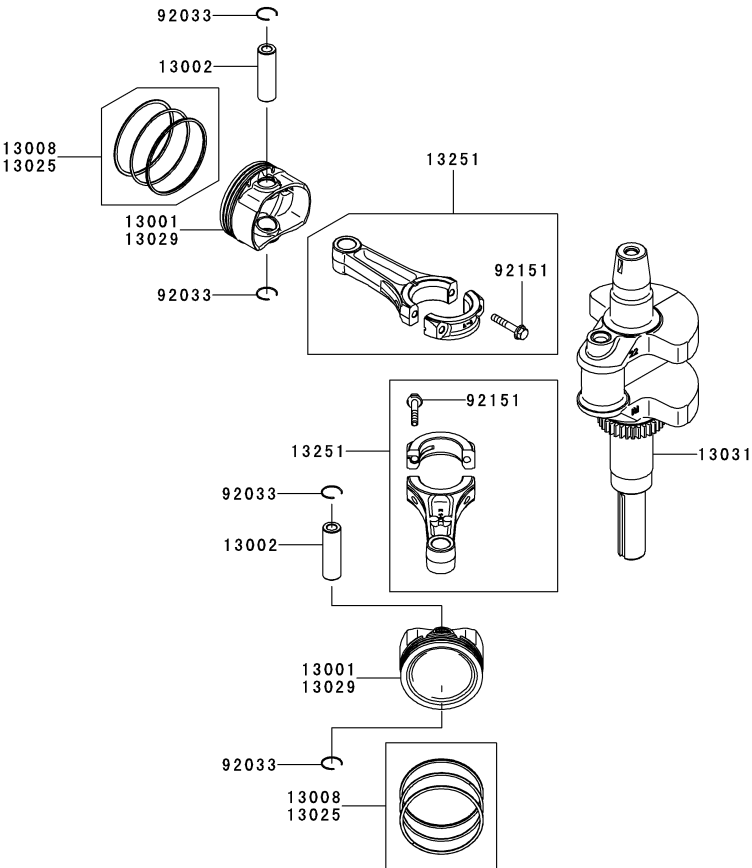

Kawasaki FR691V-AS05 Piston/Crankshaft

E0120-A398A

Ref.	Part Number	Description
13001	KM-13001-7027	Engine Piston
13002	KM-13002-7006	Piston Pin
13008	KM-13008-7005	Piston Ring Set
13025	KM-13025-7009	Piston Ring Set, L ,0.5
13029	KM-13029-7010	Engine Piston, L, 0.5
13031	KM-13031-7084	Complete Crankshaft
13251	KM-13251-7025	Connecting Rod Assembly
92033	KM-92033-7016	Snap Ring
92151	KM-92151-7017	Bolt, 6 X 35