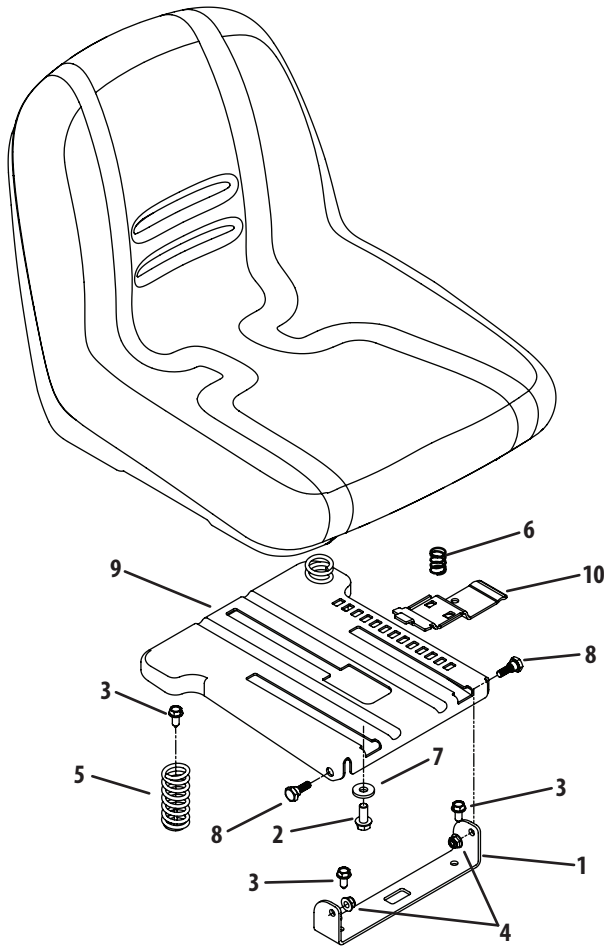

Seat Adjustment

Ref.	Part Number	Description
1.	703-06941	Seat Bracket
2.	710-04482	Hex Flange Bolt, $\frac{3}{8}$-16 x .875
3.	710-04484	Hex Washer Screw, $\frac{5}{16}$-18 x .750
4.	712-04063	Flange Lock Nut, $\frac{5}{16}$-18
5.	732-04035	Compression Spring
6.	732-04563	Compression Spring
7.	736-0258	Flat Washer, .385 x 1.0 x .135
8.	938-0296	Shoulder Screw, .437 x .268 x $\frac{5}{16}$-18
9.	783-06049	Seat Mount Bracket
10.	783-06050	Seat Adjustment Lever