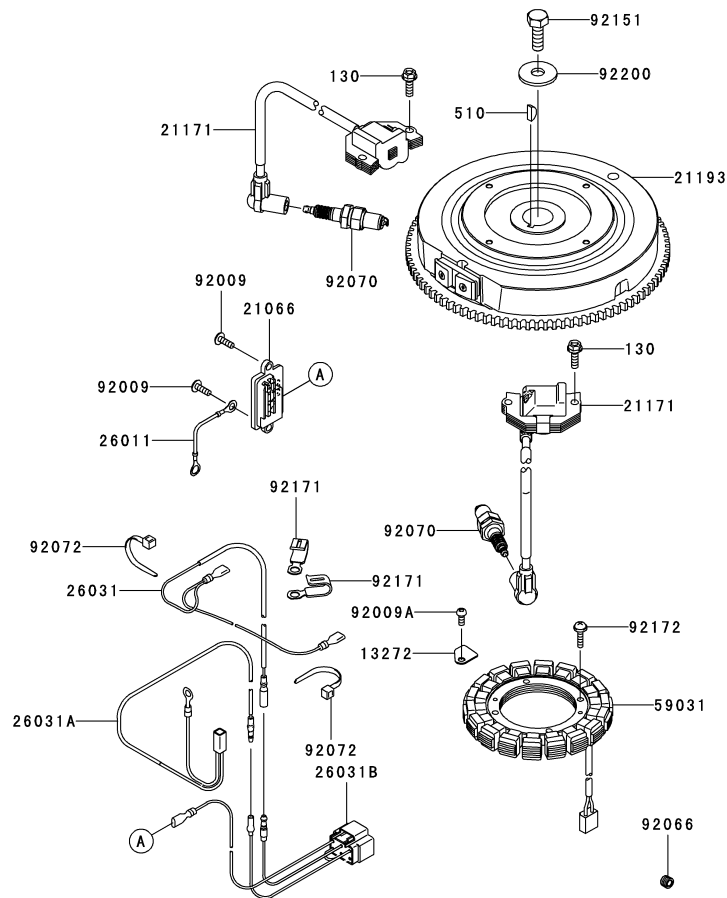

Kawasaki FR691V-AS05 Electric Equipment

E0160-B284A

Ref.	Part Number	Description
13272	KM-13272-7012	Plate
21066	KM-21066-7017	Voltage Regulator
21171	KM-21171-7041	Ignition Coil Assembly
21193	KM-21193-7038	Flywheel Assembly
26011	KM-26011-7025	Lead Wire, L = 95
26031	KM-26031-7040	Harness
26031A	KM-26031-7041	Harness
26031B	KM-26031-7044	Harness
59031	KM-59031-7017	Charging Coil
92009	KM-92009-2303	Screw

Ref.	Part Number	Description
92009A	KM-92009-2308	Screw
92066	KM-92066-7026	Plug
92070	759-3339	Spark Plug
92072	KM-92072-7003	Band
92151	KM-92151-2097	Bolt, 12 X 30
92171	KM-92171-7008	Clamp
92172	KM-92172-7018	Screw, 5 X 20
92200	KM-92200-7002	Washer
130	KM-130AA0620	Flanged Bolt, 6 X 20
510	KM-510A5100	Woodruff Key