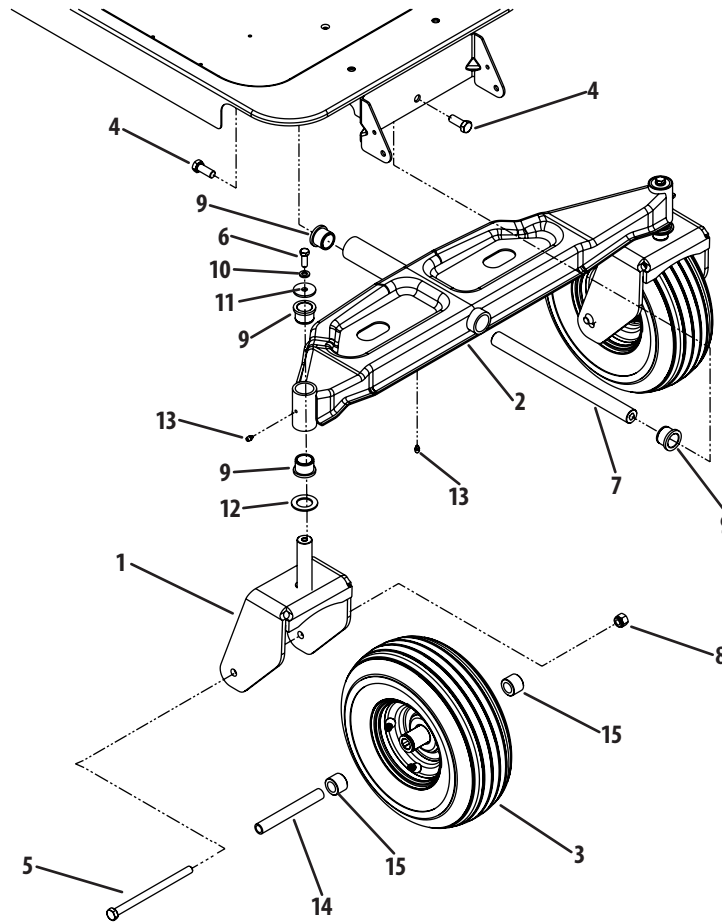

Front Axle

Ref.	Part Number	Description
1.	603-04370	Castor Wheel Bracket
2.	603-04385A	Front Pivot Axle
3.	634-04321A	Wheel Assembly, 13 x 5-6
—	734-04255A	Tire, 13 x 5-6
4.	710-04186	Hex Lock Screw, 1/2-13 x 1.25
5.	710-04652	Hex Cap Screw, 1/2-20 x 7.25
6.	710-0514	Hex Cap Screw, 3/8-16 x 1.0
7.	911-04228	Axle Shaft
8.	912-3058	Hex Insert Lock Nut, 1/2-13
9.	731-05500	Flange Bearing, 1.0 x 1.246
10.	936-0169	Lock Washer, 3/8
11.	936-0227	Flat Washer, .39 x 1.5 x .134
12.	736-0250	Flat Washer, 1.0 x 1.75 x .10
13.	937-3000	Lube Fitting, 3/16 Drive
14.	750-04775A	Spacer, .51 x .75 x 5.825
15.	750-04792	Hub, .76 x 1.23 x .92