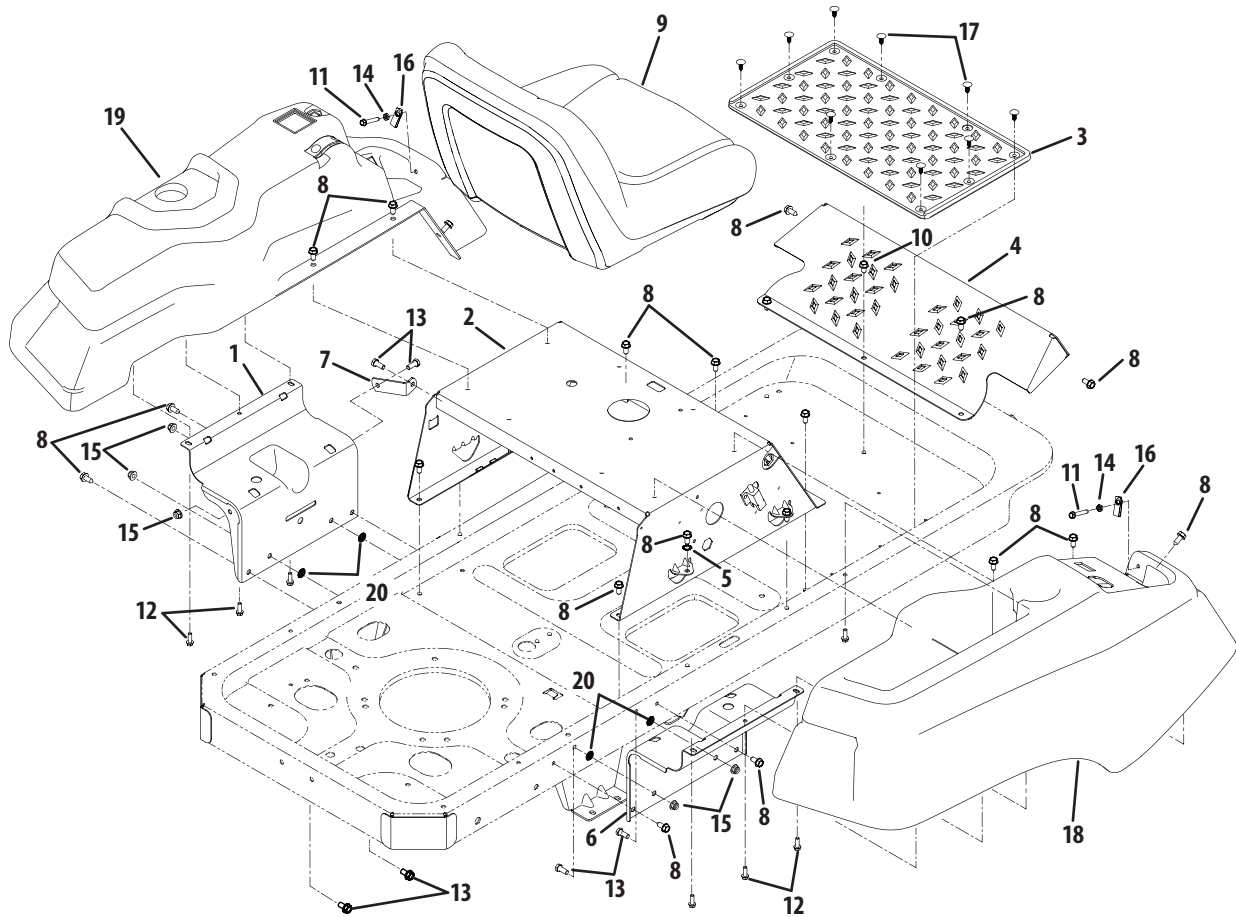

Operator's Platform

Ref	Part Number	Description
1	603-04564	Console Mount Bracket
2	603-04663	Seat Frame
3	735-04082B	Foot Pad
4	703-05373B	Foot Rest
5	736-0148	Lock Washer, $\frac{3}{8}$
6	703-06451	Console Mount Bracket
7	703-06623	Fuel Tank Support Bracket
8	710-04484	Hex Washer Screw, $\frac{5}{16}$-18 x .750
9	757-04098	High-Back Seat
10	710-0604A	Hex Washer Screw, $\frac{5}{16}$-18 x .825

Ref	Part Number	Description
11	710-0778	Hex Washer Screw, $\frac{1}{4}$-20 x 1.500
12	710-0895	Hex Washer Screw, $\frac{1}{4}$-15 x .750
13	710-3008	Hex Screw, $\frac{5}{16}$-18 x .75
14	912-0298	Jam Nut, $\frac{1}{4}$-20
15	712-04063	Flange Lock Nut, $\frac{5}{16}$-18
16	712-04092	U-Type Nut, $\frac{1}{4}$-20
17	726-3046	Ratchet Clip, .250
18	731-06233	RH Console
19	731-06263	LH Console
20	726-0201	Speed Nut, .3125