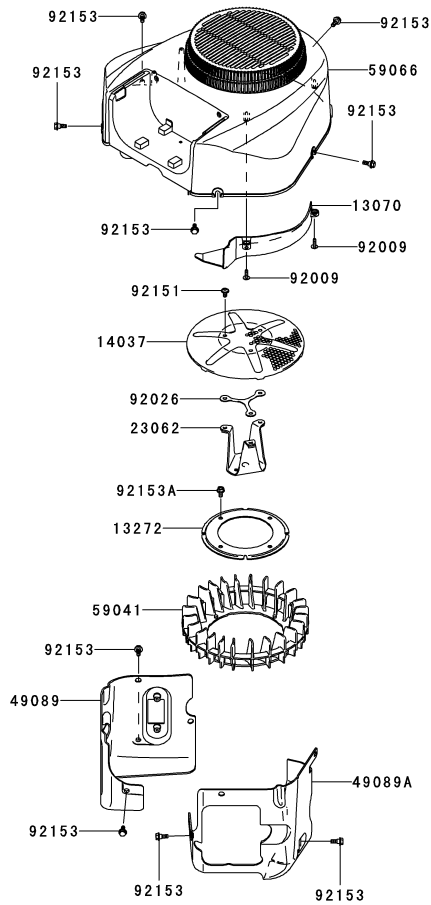

Kawasaki FR691V-AS05 Cooling Equipment

E0150-A873A

Ref.	Part Number	Description
13070	KM-13070-7019	Cooling Air Guide
13272	KM-13272-7006	Fan Plate
14037	KM-14037-70089H	Screen
23062	KM-23062-7005	Complete Bracket
49089	KM-49089-7079	Engine Shroud
49089A	KM-49089-7080	Engine Shroud
59041	KM-59041-7014	Fan
59066	KM-59066-7046	Fan Housing
92009	KM-92009-2303	Screw
92026	KM-92026-7007	Spacer
92151	KM-92151-7012	Bolt, 6 X 12
92153	KM-92153-7007	Bolt
92153A	KM-92153-7043	Bolt, 6 X 12