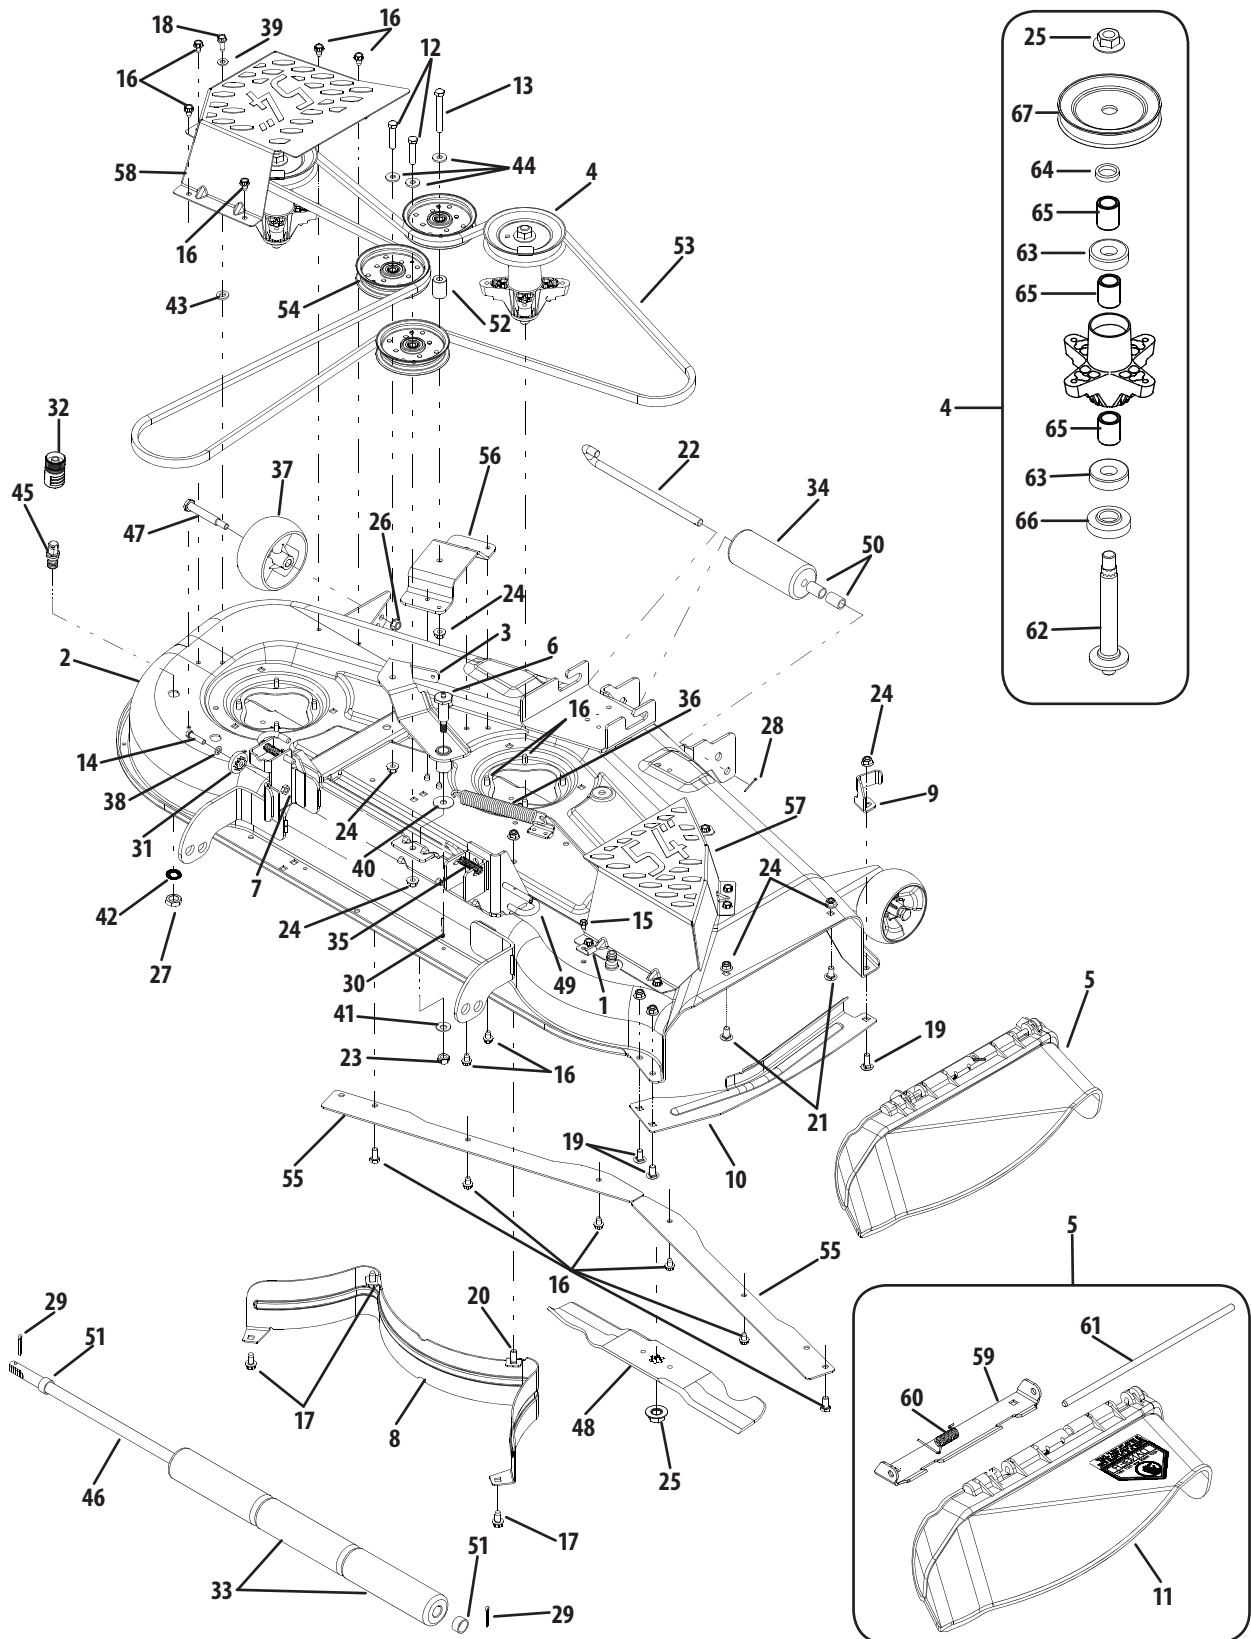

Mower Deck

Mower Deck

Ref.	Part Number	Description
1.	96606	Retainer Bracket
2.	903-04603	Deck Housing
3.	603-04386A	Idler Assembly
4.	918-0971D	Spindle Assembly
5.	631-04070A	Discharge Chute Assembly
6.	638-04012A	Shoulder Bolt Assembly
7.	683-0254B	Deck Hanger Bracket
8.	703-2093	Rear Inner Baffle
9.	703-3279	Stop Bracket
10.	703-3511A	Finger Guard
11.	631-04070A	Chute Deflector
12.	710-0347	Hex Cap Screw, 3/8-16 x 1.75
13.	710-0521	Hex Cap Screw, 3/8-16 x 3.0
14.	710-0528	Hex Cap Screw, 5/16-18 x 1.25
15.	710-0599	Hex Washer Screw, 1/4-20 x .5
16.	710-04484	Hex Washer Screw, 5/16-18 x .750
17.	710-0623	Hex Washer Screw, 3/8-16 x .75
18.	710-0650	Hex Washer Screw, 5/16-18 x .875
19.	710-04095	Hex Screw, 3/8-16 x 1.00
20.	710-3168	Carriage Screw, 3/8-16 x 1.0
21.	710-3178	Carriage Screw, 3/8-16 x .75
22.	711-1737	Roller Pin, .5 x 10.06
23.	712-0290	Hex Lock Nut, 7/16-14
24.	712-04065	Hex Insert Flange Lock Nut, 3/8-16
25.	712-0417A	Hex Flange Nut, 5/8-18
26.	912-0431	Hex Flange Lock Nut, 3/8-16
27.	912-0641	Hex Nut, M16-1.5
28.	914-0111	Cotter Pin, 3/32 x 1.0
29.	714-0162	Cotter Pin, 5/32 x 1.25
30.	914-0470	Cotter Pin, 1/8 x 1.25
31.	917-04074	Deck Adjustment Gear
32.	921-04041	Water Nozzle Adapter
33.	731-05825	Deck Roller, 7.895
34.	731-05679	Front Roller

Ref.	Part Number	Description
35.	732-04652	Compression Spring, .535 x 1.751
36.	732-04609	Extension Spring, .94 x .04609
37.	734-04155	Deck Ball Wheel, 5.0
38.	936-0119	Lock Washer, 5/16
39.	936-0275	Flat Washer, .344 x .688 x .065
40.	936-0406	Flat Washer, .442 x 1.39 x .06
41.	736-0407	Bell Washer, .45 x 1.0 x .062
42.	936-0760	Lock Washer
43.	736-3010	Flat Washer, .407 x .812 x .135
44.	736-3072	Flat Washer, .38 x .93 x .110
45.	737-04003D	Deck Wash Nozzle
46.	738-04260	Shaft, .75 x 26.893
47.	938-3056	Shoulder Screw, .5 x 2.5 x 3/8-16
48.	942-0677B	Blade, 18.5
49.	747-1116	Deck Hanger Rod
50.	950-0151	Spacer, .55 x .75 x 1.125
51.	950-0212	Spacer, .82 x 1.0 x .53
52.	750-04597	Spacer, .38 x .9 x 1.313
53.	954-04138A	V-Belt
54.	756-04129B	Idler Pulley, 4.25 Dia
55.	783-04690B	Deck Skirt
56.	783-04726	Stationary Idler Bracket
57.	783-1470A	Belt Cover, RH
58.	783-1471	Belt Cover, LH
59.	783-05030	Chute Bracket
60.	732-04372	Torsion Spring
61.	711-04565	Hinge Pin
62.	738-1197	Spindle Shaft, 6.95
63.	941-0919	Ball Bearing
64.	748-0160A	Spacer, .79 x 1.25 x .175
65.	750-1000	Spacer, .80 x 1.10 x 1.32
66.	750-1349A	Spacer, .79 x 1.82 x .55
67.	756-04216	V-Type Pulley, 5.39