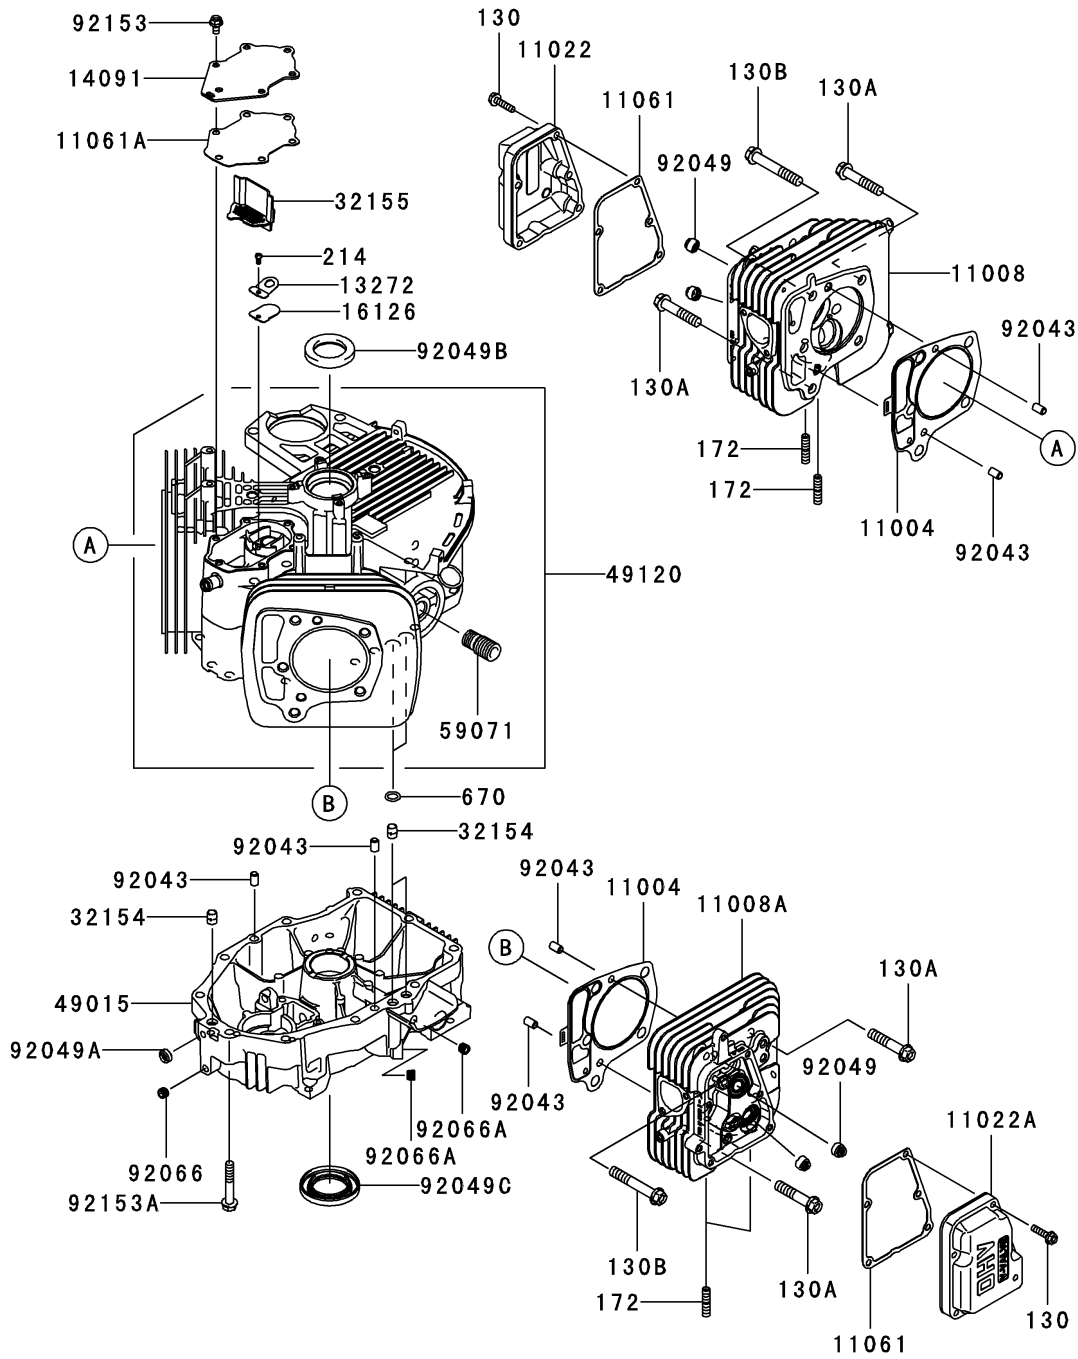

Kawasaki FR691V-AS05 Cylinder/Crankcase

E0110-A630A