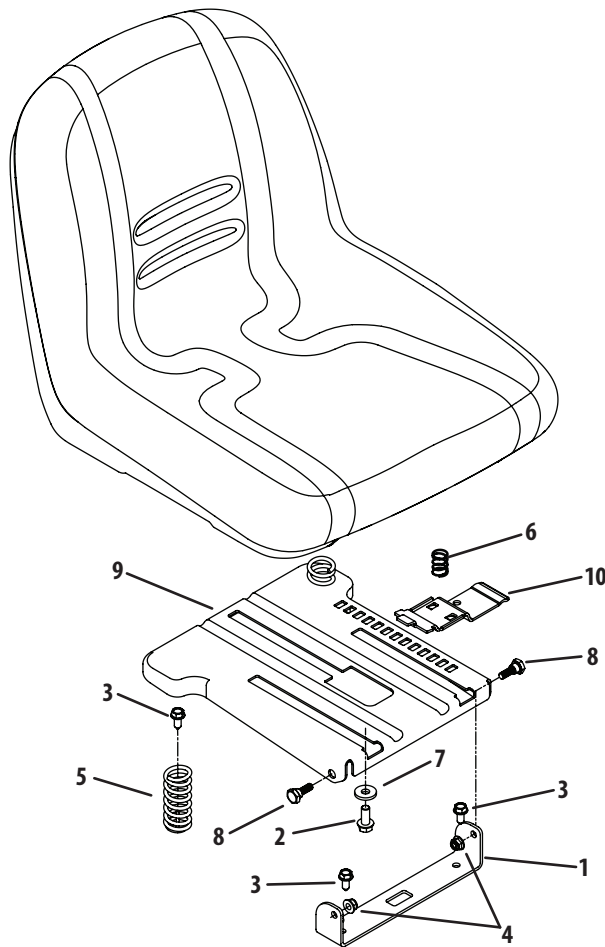

Seat Adjustment

Ref.	Part Number	Description
1.	703-06941-4021	Seat Bracket
2.	710-04482	Hex Flange Bolt, $\frac{3}{8}$-16 x .875
3.	710-04484	Hex Washer Screw, $\frac{5}{16}$-18 x .750
4.	712-04063	Flange Lock Nut, $\frac{5}{16}$-18
5.	732-04035	Compression Spring
6.	732-04563	Compression Spring
7.	736-0258	Flat Washer, .385 x 1.0 x .135
8.	938-0296	Shoulder Screw, .437 x .268 x $\frac{5}{16}$-18
9.	783-06049-4021	Seat Mount Bracket
10.	783-06050	Seat Adjustment Lever