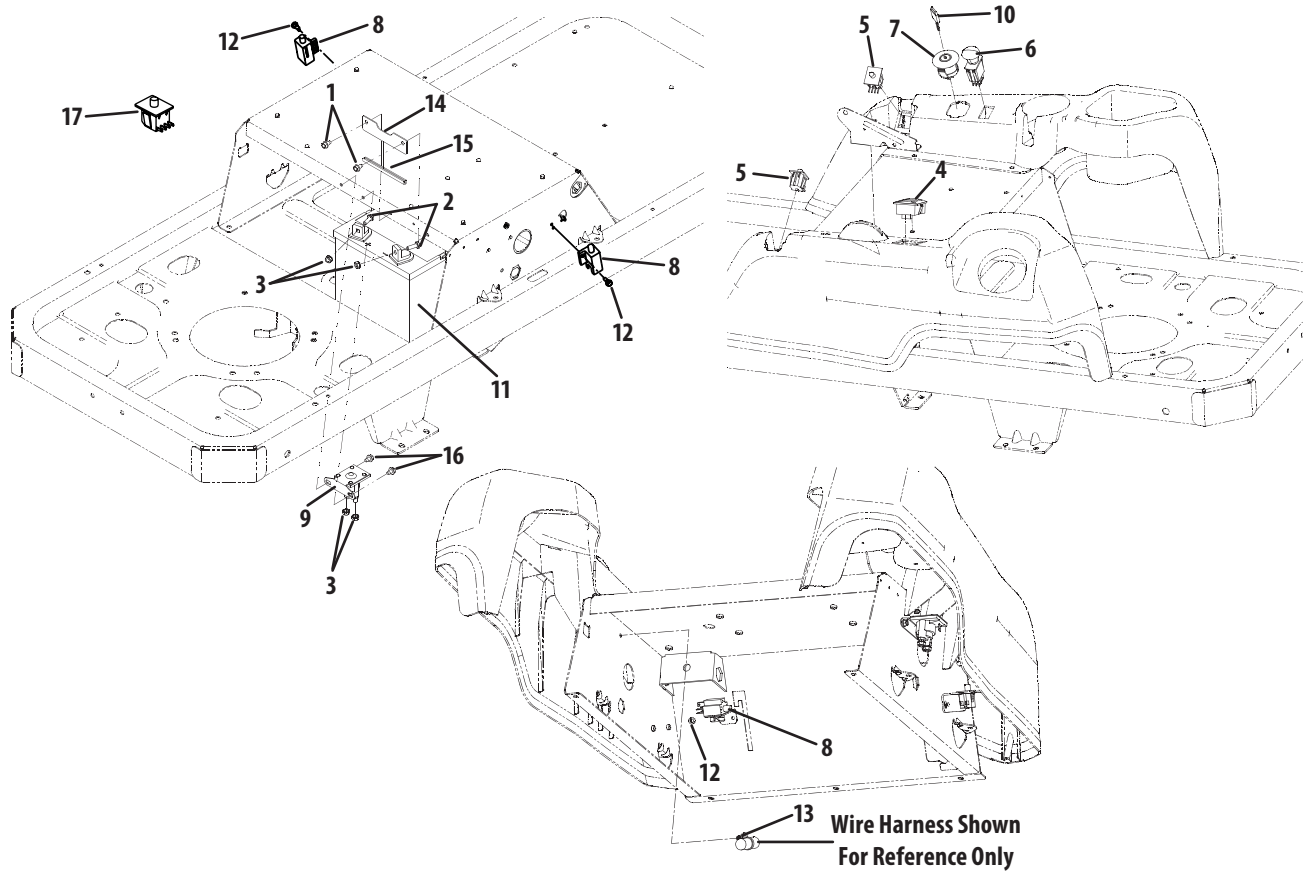

Cub Cadet[®]

ILLUSTRATED PARTS MANUAL

54" RZT Series Tractor

CUB CADET LLC, P.O. BOX 361131 CLEVELAND, OHIO 44136-0019

Frame & Drive Idler Assembly

Ref.	Part Number	Description
1.	603-04680-4021	Frame Assembly
2.	703-05829-0637	Drive Idler Arm
3.	710-0520	Hex Screw, $\frac{3}{8}$ -16 x 1.5
4.	710-3005	Hex Screw, $\frac{3}{8}$ -16 x 1.25
5.	712-04065	Flange Nut, $\frac{3}{8}$ -16
6.	732-0626	Extension Spring, .75 x 5.06
7.	936-0300	Flat Washer, .408 x .875 x .059
8.	738-04058	Shoulder Spacer, .39 x 1.0 x .7
9.	738-04162A	Shoulder Spacer, .884 x .19
10.	756-04129	Idler Pulley, 4.25 Dia.