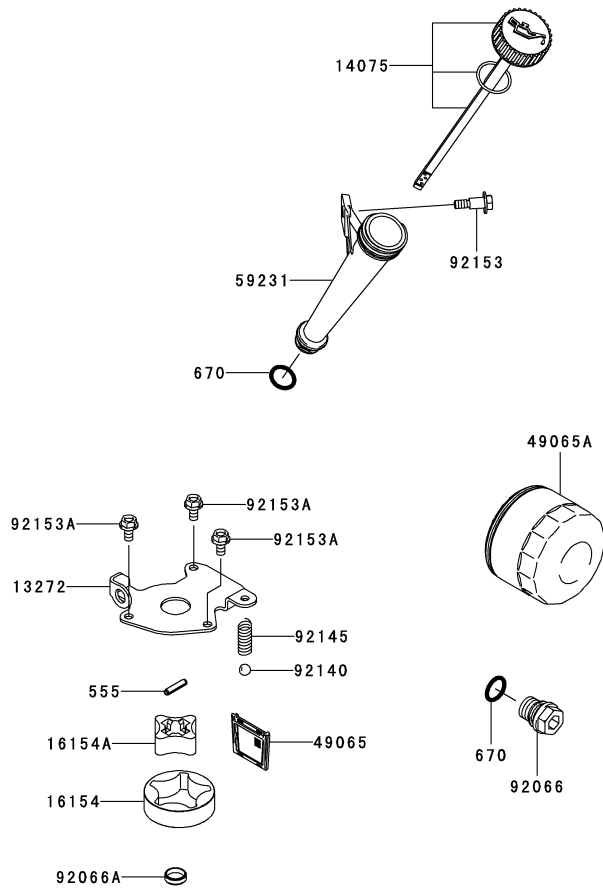

Kawasaki FR691V-AS05 Lubrication Equipment

E0140-A447A

Ref.	Part Number	Description
13272	KM-13272-7011	Rotor Plate
14075	KM-14075-7013	Oil Gauge Cap Assembly
16154	KM-16154-7010	Outer Pump Rotor
16154A	KM-16154-7011	Inner Pump Rotor
49065	KM-49065-7006	Oil Filter
49065A	KM-49065-7007	Oil Filter
59231	KM-59231-7016	Filler
92066	KM-92066-7003	Plug
92066A	KM-92066-7028	Plug
92140	KM-92140-7003	Ball
92145	KM-92145-7002	Spring
92153	KM-92153-7008	Bolt
92153A	KM-92153-7043	Bolt, 6 X 12
555	KM-555A0420	Spring Pin, 4 X 20
670	KM-670D2016	O-Ring, 16mm