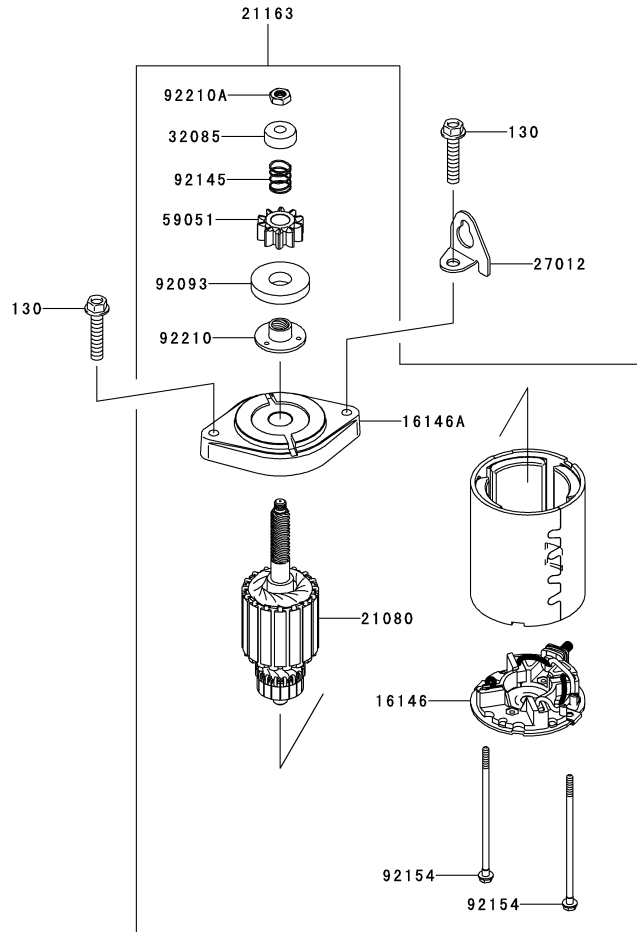

Ref.	Part Number	Description
1.	710-0599	Hex Screw, 1/4-20 x .5
2.	710-3015	Hex Screw, 1/4-20 x .75
3.	712-0271	Hex Nut, 1/4-20
4.	925-04022B	Hour Meter
5.	925-04165	Double Pole — Neutral Switch
6.	925-04174	PTO Switch
7.	925-04228	Ignition Switch
8.	725-04363	Interlock Switch
9.	725-04439	Solenoid

Ref.	Part Number	Description
10.	925-1745A	Key
11.	925-1707D	Battery
12.	738-04237A	Shoulder Screw, #10-32 x .500
13.	726-0470	Cable Tie
14.	703-05894-0637	Battery Hold-down
15.	731-0511-12	Trim Strip
16.	710-0653	Hex Screw, 1/4-20 x .375
17.	925-04040	Seat Switch

Kawasaki FR691V-AS04 Fuel Tank/Fuel Valve

E0200-A679A

Ref.	Part Number	Description
42036	KM-42036-7015	Sleeve
49019	KM-49019-7005	Fuel Filter
49040	KM-49040-7008	Fuel Pump
92009	KM-92009-2303	Screw
92170	KM-92170-2009	Clamp
92171	KM-92171-7008	Clamp
92192	KM-92192-7145	Tube, 6.35 X 12.7 X 185
92192A	KM-92192-7148	Tube, 6.4 X 12.7 X 150
92192B	KM-92192-7150	Tube, 6.35 X 12.7 X 390

Kawasaki FR691V-AS04 Carburetor

E0210-A452A

Ref.	Part Number	Description
16146	KM-16146-7027	Cover Assembly
16146A	KM-16146-7028	Cover Assembly
21080	KM-21080-7006	Armature
21163	KM-21163-7024	Electric Starter
27012	KM-27012-7004	Hook
32085	KM-32085-7004	Stopper
59051	KM-59051-7034	Spur Gear
92093	KM-92093-7007	Seal
92145	KM-92145-7060	Spring
92154	KM-92154-7001	Bolt
92210	KM-92210-7017	Nut
92210A	KM-92210-7036	Nut
130	KM-130AA0840	Flanged Bolt, 8 X 40