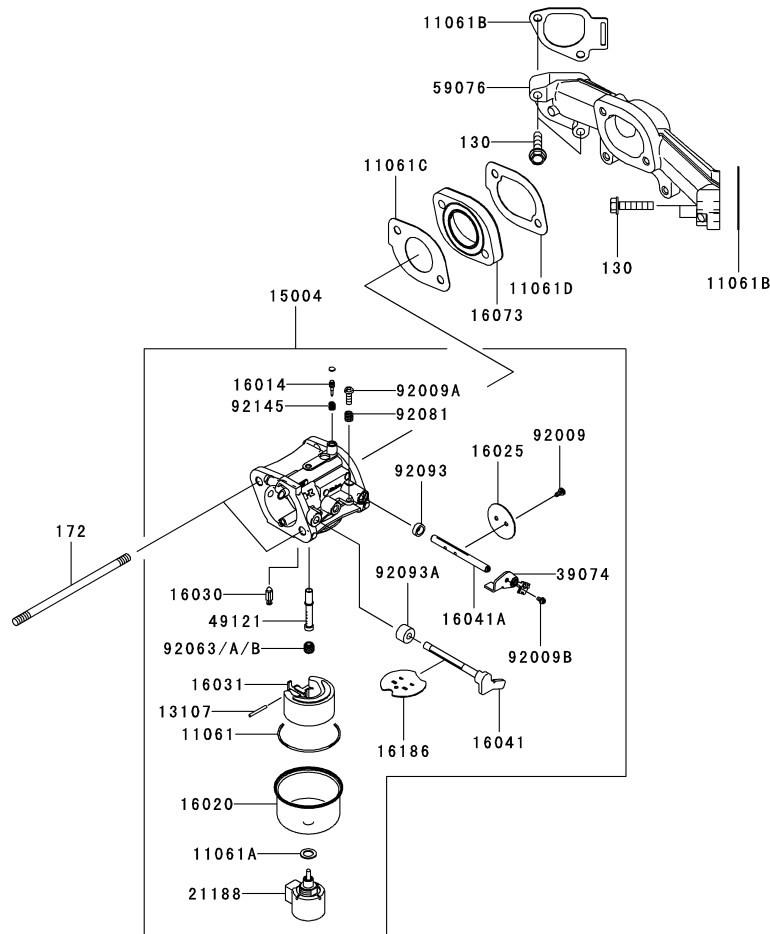

Kawasaki FR691V-AS04 Carburetor

E0180-A778A

Ref.	Part Number	Description
11061	KM-11061-7009	Chamber Gasket
11061A	KM-11061-7010	Screw Gasket
11061B	KM-11061-7085	Manifold Gasket
11061C	KM-11061-7087	Insulator Gasket
11061D	KM-11061-7088	Insulator/Manifold Gasket
13107	KM-13107-7018	Shaft
15004	KM-15004-7063	Carburetor Assembly
16014	KM-16014-7010	Pilot Air Screw
16020	KM-16020-7003	Float Chamber
16025	KM-16025-7017	Throttle Valve
16030	KM-16030-7003	Float Valve
16031	KM-16031-7002	Float
16041	KM-16041-7050	Choke Carburetor Shaft
16041A	KM-16041-7051	Throttle Carburetor Shaft
16073	KM-16073-7013	Insulator
16186	KM-16186-7006	Choke Valve Assembly

Ref.	Part Number	Description
21188	KM-21188-7002	Solenoid
39074	KM-39074-7001	Throttle Lever Assembly
49121	KM-49121-7018	Main Nozzle
59076	KM-59076-7019	Intake Manifold
92009	KM-92009-2083	Screw
92009A	KM-92009-2349	Screw
92009B	KM-92009-2402	Screw
92063	KM-92063-7141	Main Jet, #122
92063A	KM-92063-7142	Main Jet, #124
92063B	KM-92063-7149	Main Jet, #120
92081	KM-92081-2234	Spring
92093	KM-92093-2100	Seal
92093A	KM-92093-7003	Seal
92145	KM-92145-2122	Spring
130	KM-130AA0630	Flanged Bolt, 6 X 30
172	KM-172BA06115	Stud Bolt, 6 X 115