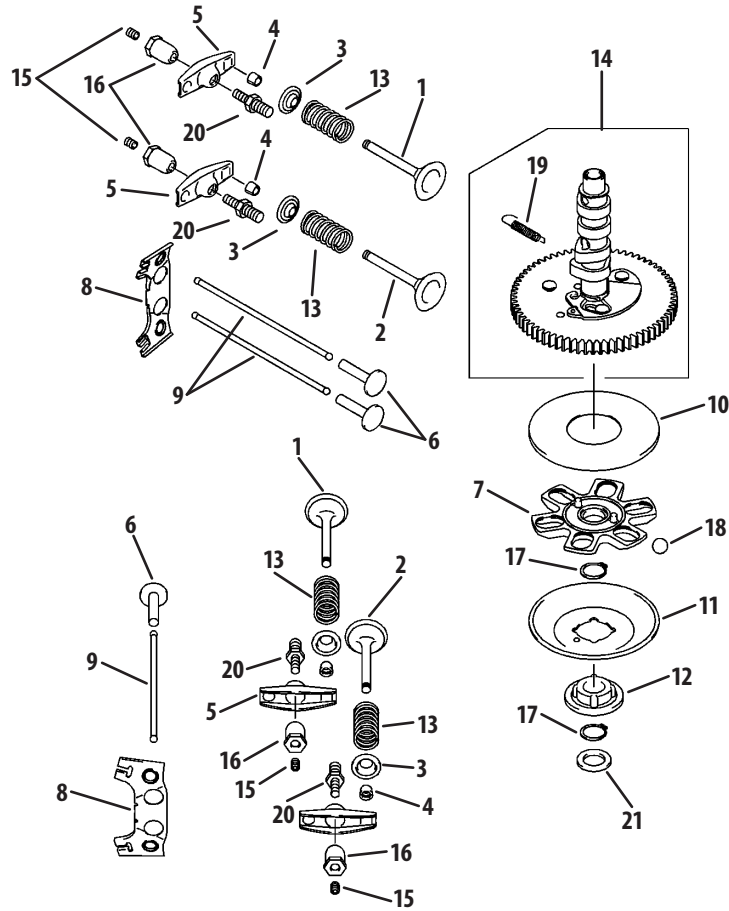

Kawasaki FH721-BW04 Camshaft & Valves

Ref.	Part Number	Description
1.	KM-12004-7002	Intake Valve
2.	KM-12005-7004	Exhaust Valve
3.	KM-12009-7001	Valve Spring Retainer
4.	KM-12011-2056	Collet
5.	KM-12017-7007	Rocket Arm
6.	KM-12032-7001	Tappet
7.	KM-13070-7004	Guide
8.	KM-13070-7007	Guide
9.	KM-13116-7002	Push Rod
10.	KM-13271-7007	Plate
11.	KM-13271-7021	Governor Plate

Ref.	Part Number	Description
12.	KM-42036-7010	Sleeve
13.	KM-49078-7002	Valve Spring
14.	KM-99999-7074	Complete Camshaft
15.	KM-92009-2341	Screw
16.	KM-92015-2253	Nut
17.	KM-92033-7001	Snap Ring
18.	KM-92140-7002	Ball
19.	KM-92145-7001	Spring
20.	KM-92153-7019	Bolt
21.	KM-92200-7001	Washer