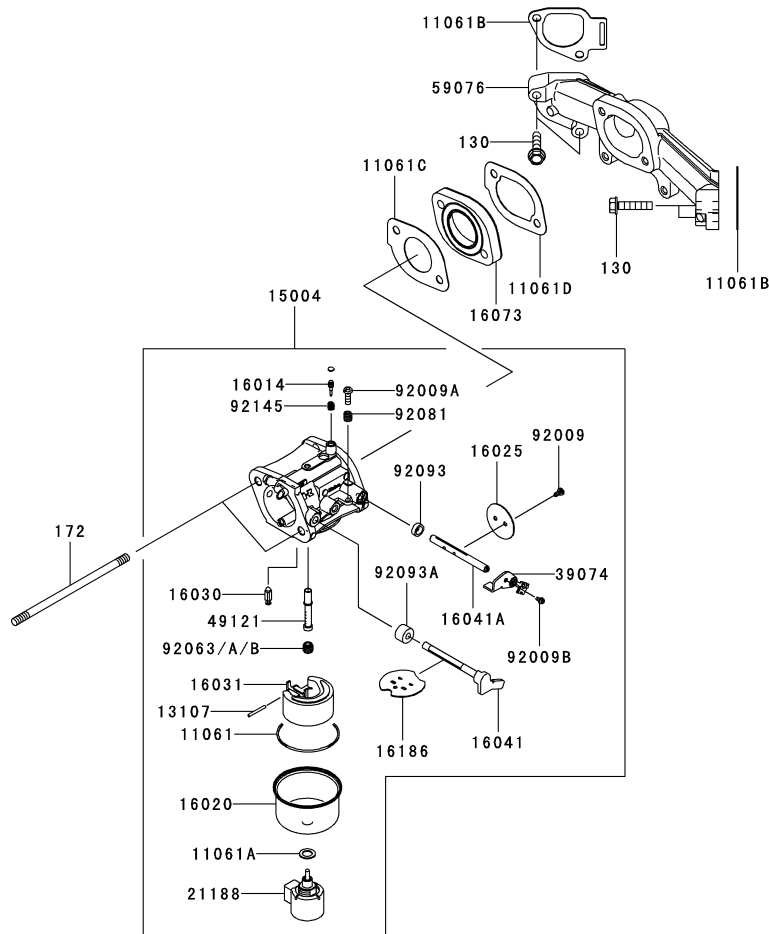

Kawasaki FR691V-AS05 Carburetor

E0180-A778A

Ref.	Part Number	Description
11061	KM-11061-7009	Chamber Gasket
11061A	KM-11061-7010	Screw Gasket
11061B	KM-11061-7085	Manifold Gasket
11061C	KM-11061-7087	Insulator Gasket
11061D	KM-11061-7088	Insulator/Manifold Gasket
13107	KM-13107-7018	Shaft
15004	KM-15004-7063	Carburetor Assembly
16014	KM-16014-7010	Pilot Air Screw
16020	KM-16020-7003	Float Chamber
16025	KM-16025-7017	Throttle Valve
16030	KM-16030-7003	Float Valve
16031	KM-16031-7002	Float
16041	KM-16041-7050	Choke Carburetor Shaft
16041A	KM-16041-7051	Throttle Carburetor Shaft
16073	KM-16073-7013	Insulator
16186	KM-16186-7006	Choke Valve Assembly

Ref.	Part Number	Description
21188	KM-21188-7002	Solenoid
39074	KM-39074-7001	Throttle Lever Assembly
49121	KM-49121-7018	Main Nozzle
59076	KM-59076-7019	Intake Manifold
92009	KM-92009-2083	Screw
92009A	KM-92009-2349	Screw
92009B	KM-92009-2402	Screw
92063	KM-92063-7141	Main Jet, #122
92063A	KM-92063-7142	Main Jet, #124
92063B	KM-92063-7149	Main Jet, #120
92081	KM-92081-2234	Spring
92093	KM-92093-2100	Seal
92093A	KM-92093-7003	Seal
92145	KM-92145-2122	Spring
130	KM-130AA0630	Flanged Bolt, 6 X 30
172	KM-172BA06115	Stud Bolt, 6 X 115