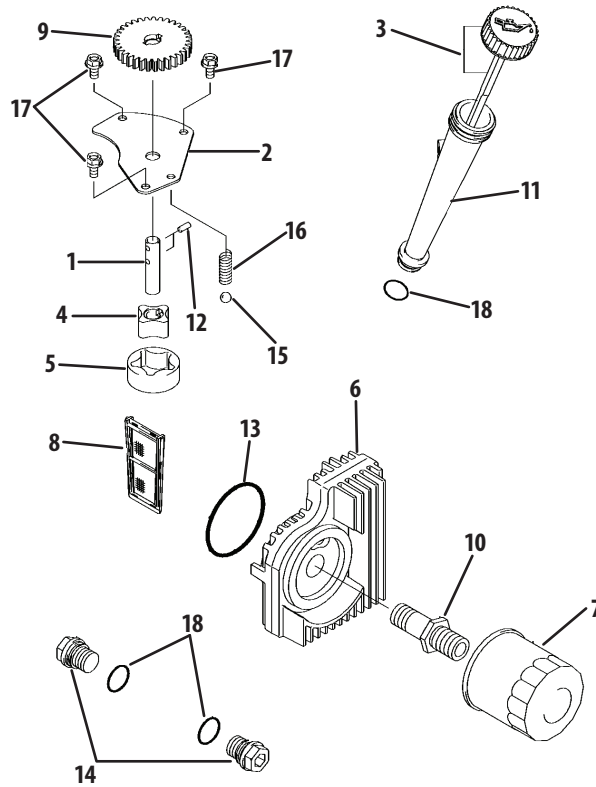

Kawasaki FH721-BW04 Lubrication

Ref.	Part Number	Description
1	KM-13107-7009	Shaft
2	KM-13271-7005	Plate
3	KM-14075-7008	Dipstick Assembly
4	KM-16154-7007	Pump Rotor (In)
5	KM-16154-7008	Pump Rotor (Out)
6	KM-39067-7008	Oil Cooler
7	KM-49065-2078	Oil Filter
8	KM-49065-7003	Oil Filter
9	KM-59051-7011	Spur Gear

Ref.	Part Number	Description
10	KM-59071-7009	Join
11	KM-59231-7006	Dipstick/Oil Fill Tube
12	KM-92043-7003	Pin
13	KM-92055-7006	O-Ring
14	KM-92066-7003	Plug
15	KM-92140-7003	Ball
16	KM-92145-7002	Spring
17	KM-92153-7043	Flange Bolt
18	KM-670D2016	O-Ring, 16mm