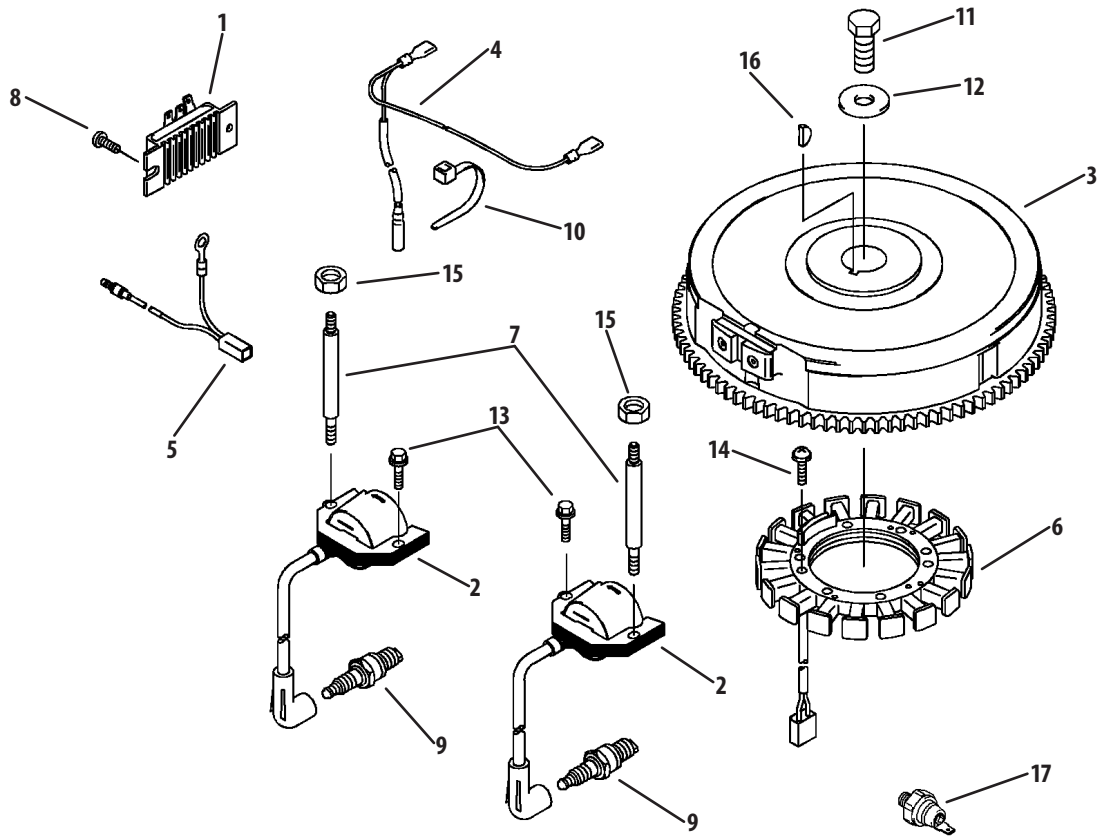

Kawasaki FH721-BW04 Flywheel & Electrical

Ref.	Part Number	Description
1.	KM-21066-7011	Voltage Regulator
2.	KM-21171-7034	Ignition Coil
3.	KM-21193-7019	Flywheel
4.	KM-26030-7002	Harness
5.	KM-26031-7003	Harness
6.	KM-59031-7009	Charging Coil
7.	KM-92004-7009	Stud
8.	KM-92009-2308	Screw
9.	KM-BPR4ES	Spark Plug (NGK)
10.	KM-92072-7003	Band
11.	KM-92151-2097	Bolt, 12 x 30
12.	KM-92200-7002	Washer
13.	KM-130AA0620	Flange Bolt, 6 x 20
14.	KM-92172-7018	Screw, 5 x 20
15.	KM-311B0600	Hex Nut
16.	KM-510A5100	Woodruff Key
17.	KM-27010-7002	Oil Pressure Switch