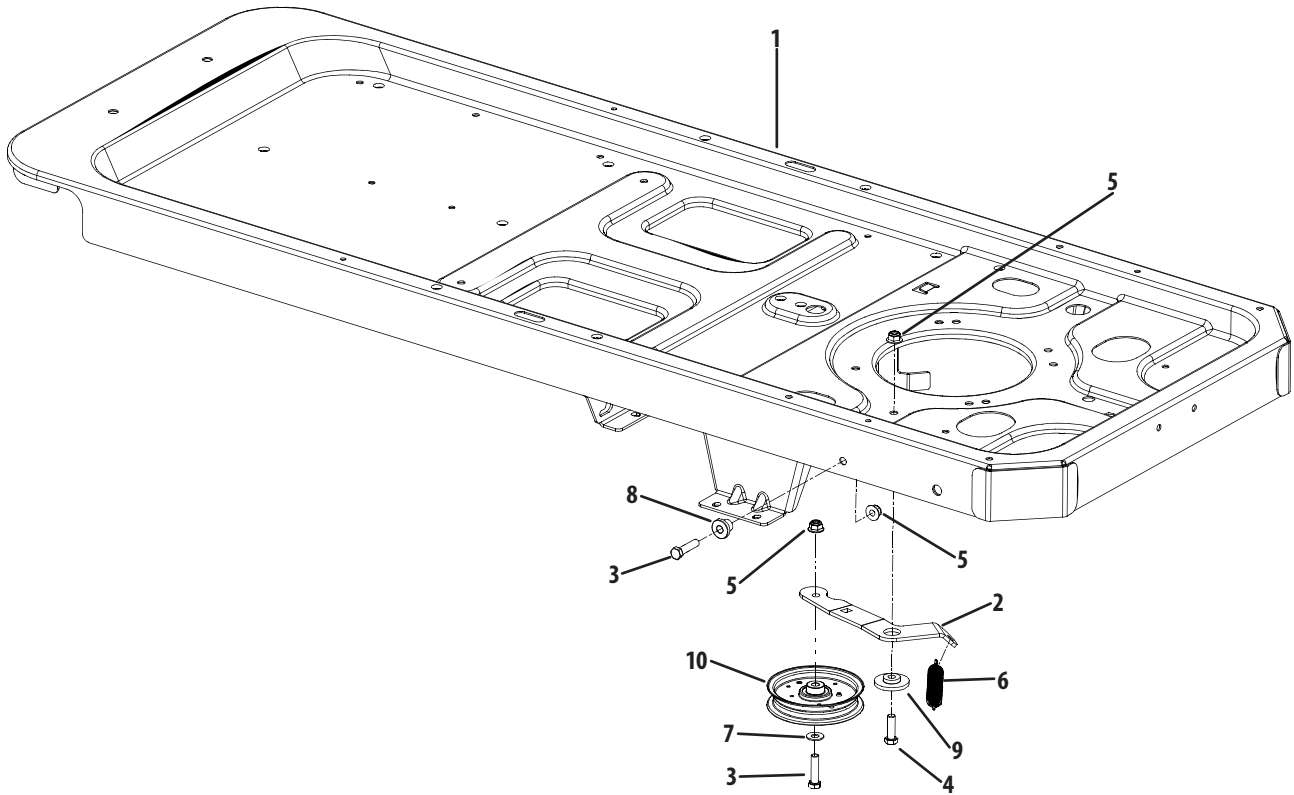

Cub Cadet[®]

ILLUSTRATED PARTS MANUAL

54" RZT Series Tractor

CUB CADET LLC, P.O. BOX 361131 CLEVELAND, OHIO 44136-0019

Frame & Drive Idler Assembly

Ref.	Part Number	Description
1.	603-04680-4021	Frame Assembly
2.	703-05829-0637	Drive Idler Arm
3.	710-0520	Hex Screw, $\frac{3}{8}$ -16 x 1.5
4.	710-3005	Hex Screw, $\frac{3}{8}$ -16 x 1.25
5.	712-04065	Flange Nut, $\frac{3}{8}$ -16
6.	732-0626	Extension Spring, .75 x 5.06
7.	936-0300	Flat Washer, .408 x .875 x .059
8.	738-04058	Shoulder Spacer, .39 x 1.0 x .7
9.	738-04162A	Shoulder Spacer, .884 x .19
10.	756-04129	Idler Pulley, 4.25 Dia.