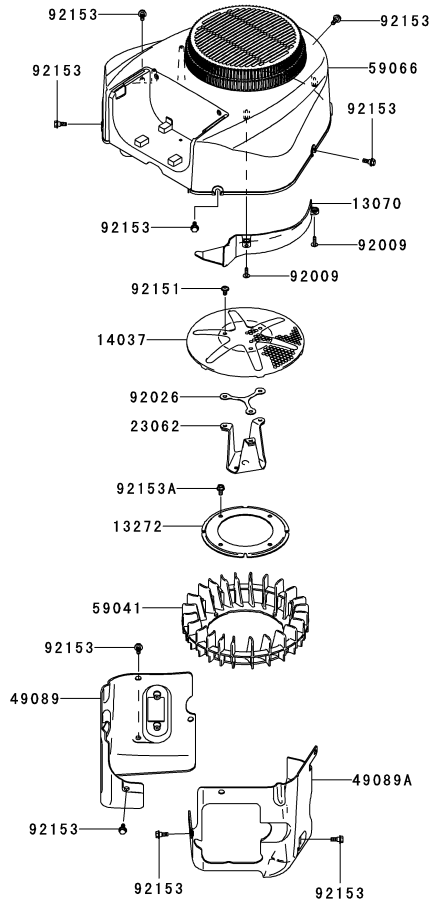

Kawasaki FR691V-AS04 Cooling Equipment

E0150-A873A

Ref.	Part Number	Description
13070	KM-13070-7019	Cooling Air Guide
13272	KM-13272-7006	Fan Plate
14037	KM-14037-70089H	Screen
23062	KM-23062-7005	Complete Bracket
49089	KM-49089-7079	Engine Shroud
49089A	KM-49089-7080	Engine Shroud
59041	KM-59041-7014	Fan
59066	KM-59066-7046	Fan Housing
92009	KM-92009-2303	Screw
92026	KM-92026-7007	Spacer
92151	KM-92151-7012	Bolt, 6 X 12
92153	KM-92153-7007	Bolt
92153A	KM-92153-7043	Bolt, 6 X 12