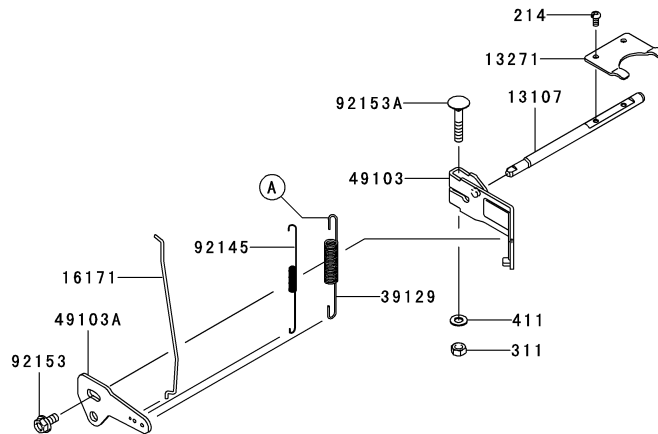

Kawasaki FR691V-AS05 Control Equipment

E0170-A652A

Ref.	Part Number	Description
13107	KM-13107-7047	Shaft
13271	KM-13271-7038	Plate
16171	KM-16171-7022	Link
39129	KM-39129-7028	Governor Spring
49103	KM-49103-7014	Governor Arm
49103A	KM-49103-7015	Governor Arm
49113	KM-49113-7050	Complete Control Panel
92145	KM-92145-7057	Spring
92145A	KM-92145-7058	Spring
92150	KM-92150-2182	Bolt, 5 X 18

Ref.	Part Number	Description
92153	KM-92153-0009	Bolt, 6 X 12
92153A	KM-92153-7033	Bolt, 6 X 35
92153B	KM-92153-7043	Bolt, 6 X 12
92170	KM-92170-7001	Clamp
92172	KM-92172-7035	Screw, 5 X 30
214	KM-214AA0408	Pan Screw +-, 4 X 8
311	KM-311AA0600	Hex Nut, 6mm
312	KM-312AA0500	Hex Nut, 5mm
411	KM-411AA0600	Plain Washer, 6mm