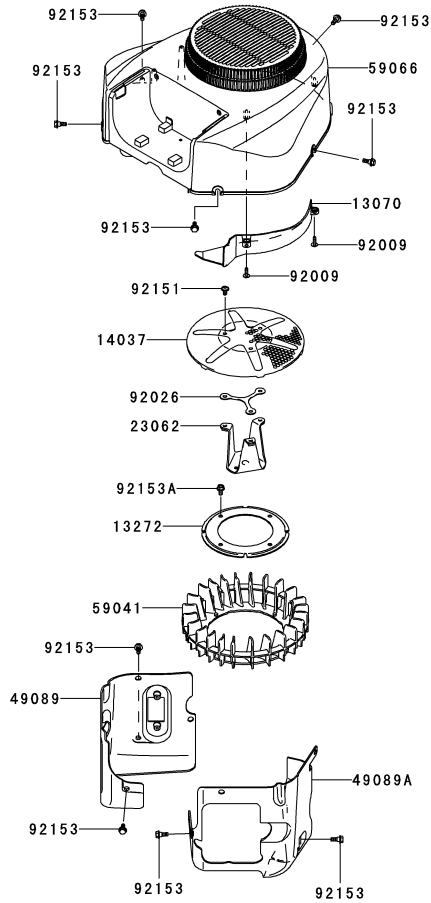

Kawasaki FR691V-AS05 Cooling Equipment

E0150-A873A

Ref.	Part Number	Description
13070	KM-13070-7019	Cooling Air Guide
13272	KM-13272-7006	Fan Plate
14037	KM-14037-70089H	Screen
23062	KM-23062-7005	Complete Bracket
49089	KM-49089-7079	Engine Shroud
49089A	KM-49089-7080	Engine Shroud
59041	KM-59041-7014	Fan
59066	KM-59066-7046	Fan Housing
92009	KM-92009-2303	Screw
92026	KM-92026-7007	Spacer
92151	KM-92151-7012	Bolt, 6 X 12
92153	KM-92153-7007	Bolt
92153A	KM-92153-7043	Bolt, 6 X 12