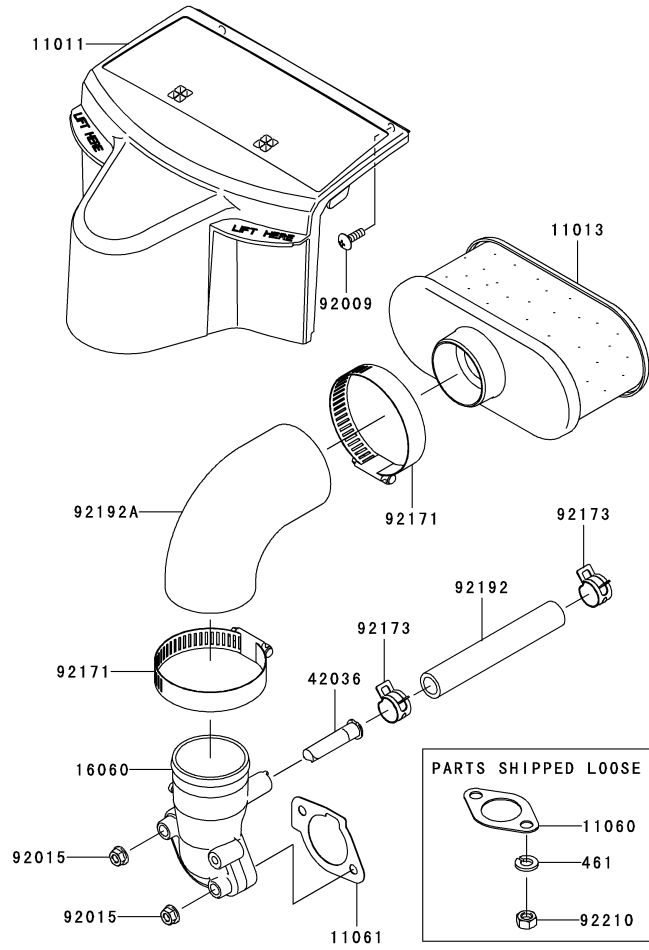

Kawasaki FR691V-AS04 Air Filter/Muffler

E0190-B079A

Ref.	Part Number	Description
11011	KM-11011-7054	Air Filter Case
11013	KM-11013-7047	Air Filter Element
11060	KM-11060-7016	Muffler Gasket
11061	KM-11061-7086	Carburetor/Pipe Intake Gasket
16060	KM-16060-7035	Intake Pipe
42036	KM-42036-7017	Breather Sleeve
92009	KM-92009-2303	Screw
92015	KM-92015-1367	Nut
92171	KM-92171-7007	Clamp
92173	KM-92173-7003	Clamp
92192	KM-92192-7146	Tube, 12.6 X 18.6 X 118
92192A	KM-92192-7151	Air Filter Tube
92210	KM-92210-7027	Nut, M8
461	KM-461DA0800	Spring Washer, 8mm