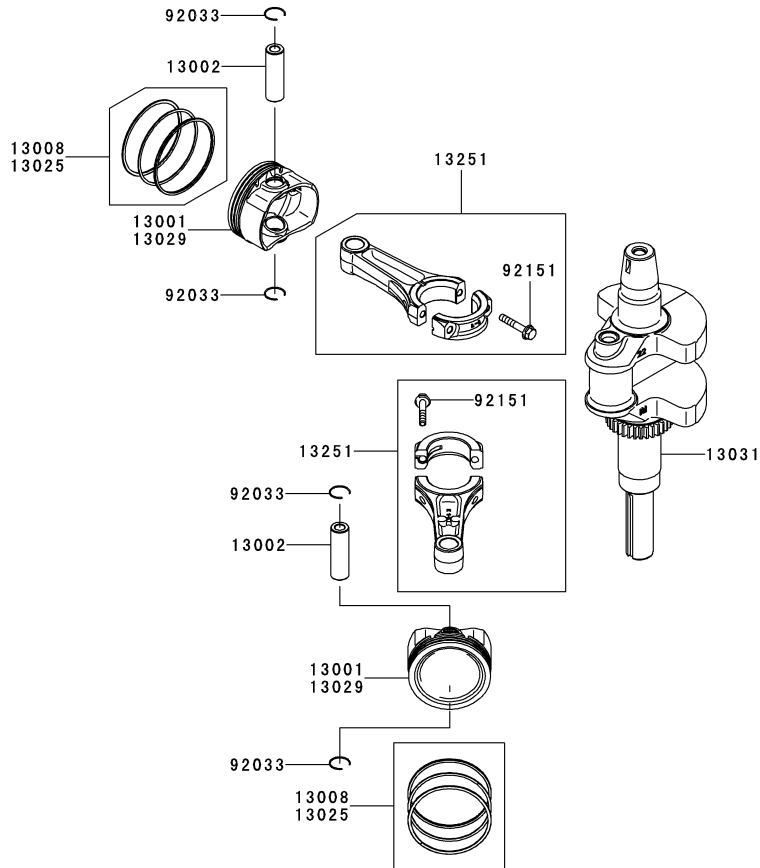

Kawasaki FR691V-AS04 Piston/Crankshaft

E0120-A398A

Ref.	Part Number	Description
13001	KM-13001-7027	Engine Piston
13002	KM-13002-7006	Piston Pin
13008	KM-13008-7005	Piston Ring Set
13025	KM-13025-7009	Piston Ring Set, L ,0.5
13029	KM-13029-7010	Engine Piston, L, 0.5
13031	KM-13031-7084	Complete Crankshaft
13251	KM-13251-7025	Connecting Rod Assembly
92033	KM-92033-7016	Snap Ring
92151	KM-92151-7017	Bolt, 6 X 35