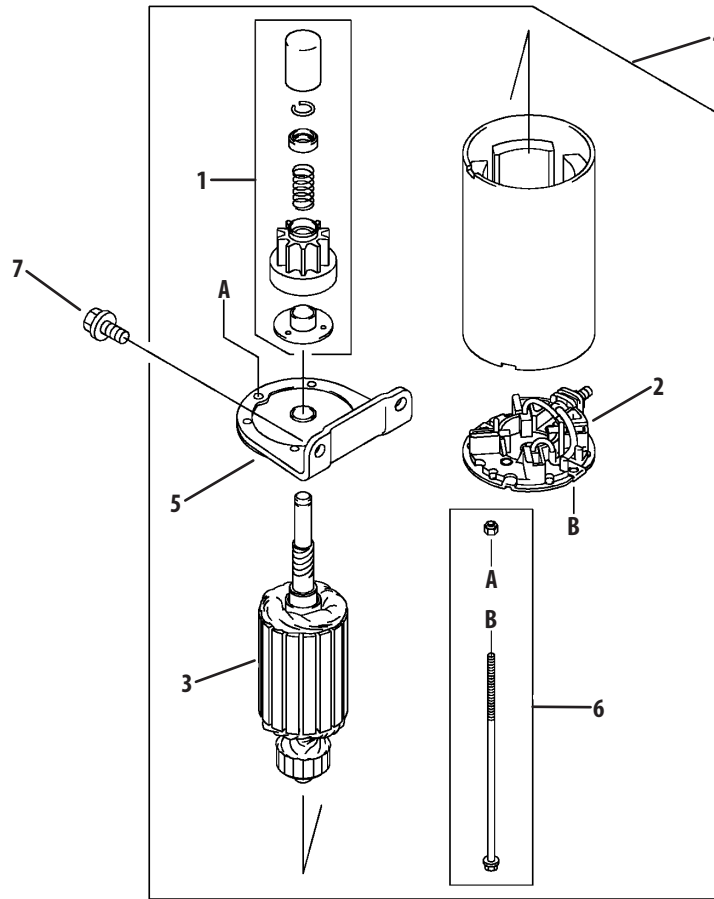

Ref.	Part Number	Description
1.	KM-13101-7003	Gear Assembly
2.	KM-21039-7004	Brush
3.	KM-21080-7001	Armature
4.	KM-21163-7029	Starter Assembly
5.	KM-39184-7004	Bracket
6.	KM-92151-7013	Bolt
7.	KM-130AA0816	Flange Bolt