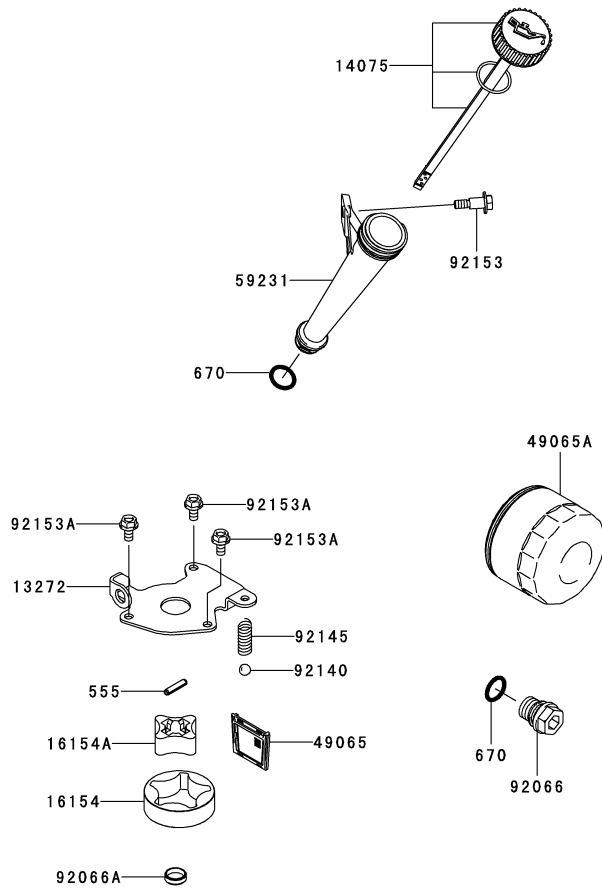

Kawasaki FR691V-AS04 Lubrication Equipment

E0140-A447A

Ref.	Part Number	Description
13272	KM-13272-7011	Rotor Plate
14075	KM-14075-7013	Oil Gauge Cap Assembly
16154	KM-16154-7010	Outer Pump Rotor
16154A	KM-16154-7011	Inner Pump Rotor
49065	KM-49065-7006	Oil Filter
49065A	KM-49065-7007	Oil Filter
59231	KM-59231-7016	Filler
92066	KM-92066-7003	Plug
92066A	KM-92066-7028	Plug
92140	KM-92140-7003	Ball
92145	KM-92145-7002	Spring
92153	KM-92153-7008	Bolt
92153A	KM-92153-7043	Bolt, 6 X 12
555	KM-555A0420	Spring Pin, 4 X 20
670	KM-670D2016	O-Ring, 16mm