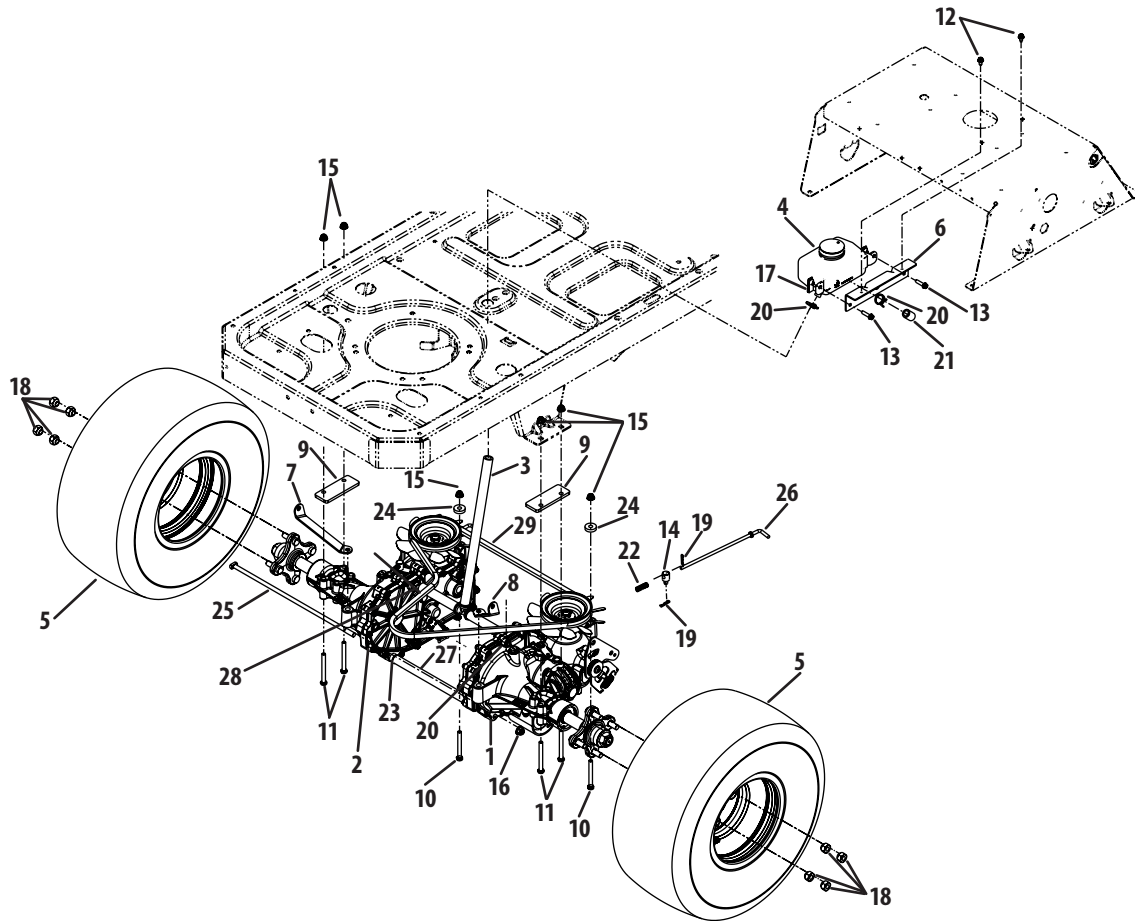

Ref.	Part Number	Description
10.	925-1745A	Key
11.	925-1707D	Battery
12.	738-04237A	Shoulder Screw, #10-32 x .500
13.	726-0470	Cable Tie
14.	703-05894-0637	Battery Hold-down
15.	731-0511-12	Trim Strip
16.	710-0653	Hex Screw, 1/4-20 x .375
17.	925-04040	Seat Switch

Operator's Platform

Ref	Part Number	Description
1	603-04564-4021	Console Mount Bracket
2	603-04663-4021	Seat Frame
3	735-04082	Foot Pad
4	703-05373B-4021	Foot Rest
5	736-0148	Lock Washer, 3/8
6	703-06451-4021	Console Mount Bracket
7	703-06623-0637	Fuel Tank Support Bracket
8	710-04484	Hex Washer Screw, 5/16-18 x .750
9	757-04098	High-Back Seat
10	710-0604A	Hex Washer Screw, 5/16-18 x .825
11	710-0778	Hex Washer Screw, 1/4-20 x 1.500
12	710-0895	Hex Washer Screw, 1/4-15 x .750
13	710-3008	Hex Screw, 5/16-18 x .75

Ref	Part Number	Description
14	912-0298	Jam Nut, 1/4-20
15	712-04063	Flange Lock Nut, 5/16-18
16	712-04092	U-Type Nut, 1/4-20
17	726-3046	Ratchet Clip, .250
18	731-06233	RH Console
19	731-06263	LH Console
20	710-1238	Hex Washer Screw, 5/16-18 x .875 *
21	936-3008	Flat Washer, .344 x .750 x .120 *
22	951-10589	Carbon Canister *
23	951-10590	Canister Filter Vent *
24	951-10610	Canister Adapter Bracket *
25	751-10750-28	Low Permeation Fuel Hose *

* — California Models Only

Rear Drive & Wheels

Ref.	Part Number	Description
1	918-04464	Transmission Assembly (RH)
2	918-04465	Transmission Assembly (LH)
3	618-04466	Breather
4	931-04223	Expansion Tank Assembly
5	N/A	Wheel Assembly, 20 x 10 x 8
—	634-0246A-0499	Rim Assembly, 8.0 x 6.19 x 4
—	734-1873-0901	Tire, 20 x 10 x 8
—	934-0255	Air Valve
6	703-05938A-0637	Expansion Tank Bracket
7	703-05940-0637	Transmission Brace (LH)
8	703-05941-0637	Transmission Brace (RH)
9	703-05989-0637	Transmission Spacer
10	710-0176	Hex Screw, $\frac{5}{16}$ -18 x 2.75
11	710-0189	Hex Screw, $\frac{5}{16}$ -18 x 3.00
12	710-0599	Screw, $\frac{1}{4}$ -20 x .500
13	710-0788	Screw, $\frac{1}{4}$ -20 x 1.000