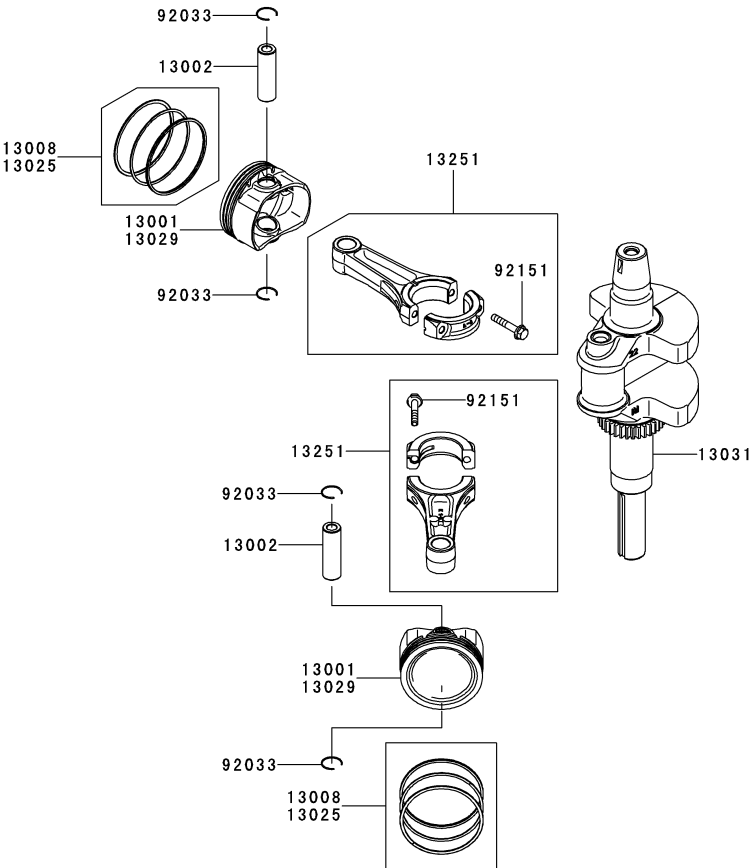

Ref.	Part Number	Description
1.	710-0599	Hex Screw, 1/4-20 x .5
2.	710-3015	Hex Screw, 1/4-20 x .75
3.	712-0271	Hex Nut, 1/4-20
4.	925-04022B	Hour Meter
5.	925-04165	Double Pole — Neutral Switch
6.	925-04174	PTO Switch
7.	925-04228	Ignition Switch
8.	725-04363	Interlock Switch
9.	725-04439	Solenoid

Ref.	Part Number	Description
10.	925-1745A	Key
11.	925-1707D	Battery
12.	738-04237A	Shoulder Screw, #10-32 x .500
13.	726-0470	Cable Tie
14.	703-05894-0637	Battery Hold-down
15.	731-0511-12	Trim Strip
16.	710-0653	Hex Screw, 1/4-20 x .375
17.	925-04040	Seat Switch

Ref	Part Number	Description
14	912-0298	Jam Nut, 1/4-20
15	712-04063	Flange Lock Nut, 5/16-18
16	712-04092	U-Type Nut, 1/4-20
17	726-3046	Ratchet Clip, .250
18	731-06233	RH Console
19	731-06263	LH Console
20	710-1238	Hex Washer Screw, 5/16-18 x .875 *
21	936-3008	Flat Washer, .344 x .750 x .120 *
22	951-10589	Carbon Canister *
23	951-10590	Canister Filter Vent *
24	951-10610	Canister Adapter Bracket *
25	751-10750-28	Low Permeation Fuel Hose *

Kawasaki FR691V-AS04 Engine Labels

56033

56070

Ref.	Part Number	Description
56033	KM-56033-7001	Manual Label
56070	KM-56070-7001	Warning Label

Kawasaki FR691V-AS05 Piston/Crankshaft

E0120-A398A

Ref.	Part Number	Description
13001	KM-13001-7027	Engine Piston
13002	KM-13002-7006	Piston Pin
13008	KM-13008-7005	Piston Ring Set
13025	KM-13025-7009	Piston Ring Set, L ,0.5
13029	KM-13029-7010	Engine Piston, L, 0.5
13031	KM-13031-7084	Complete Crankshaft
13251	KM-13251-7025	Connecting Rod Assembly
92033	KM-92033-7016	Snap Ring
92151	KM-92151-7017	Bolt, 6 X 35