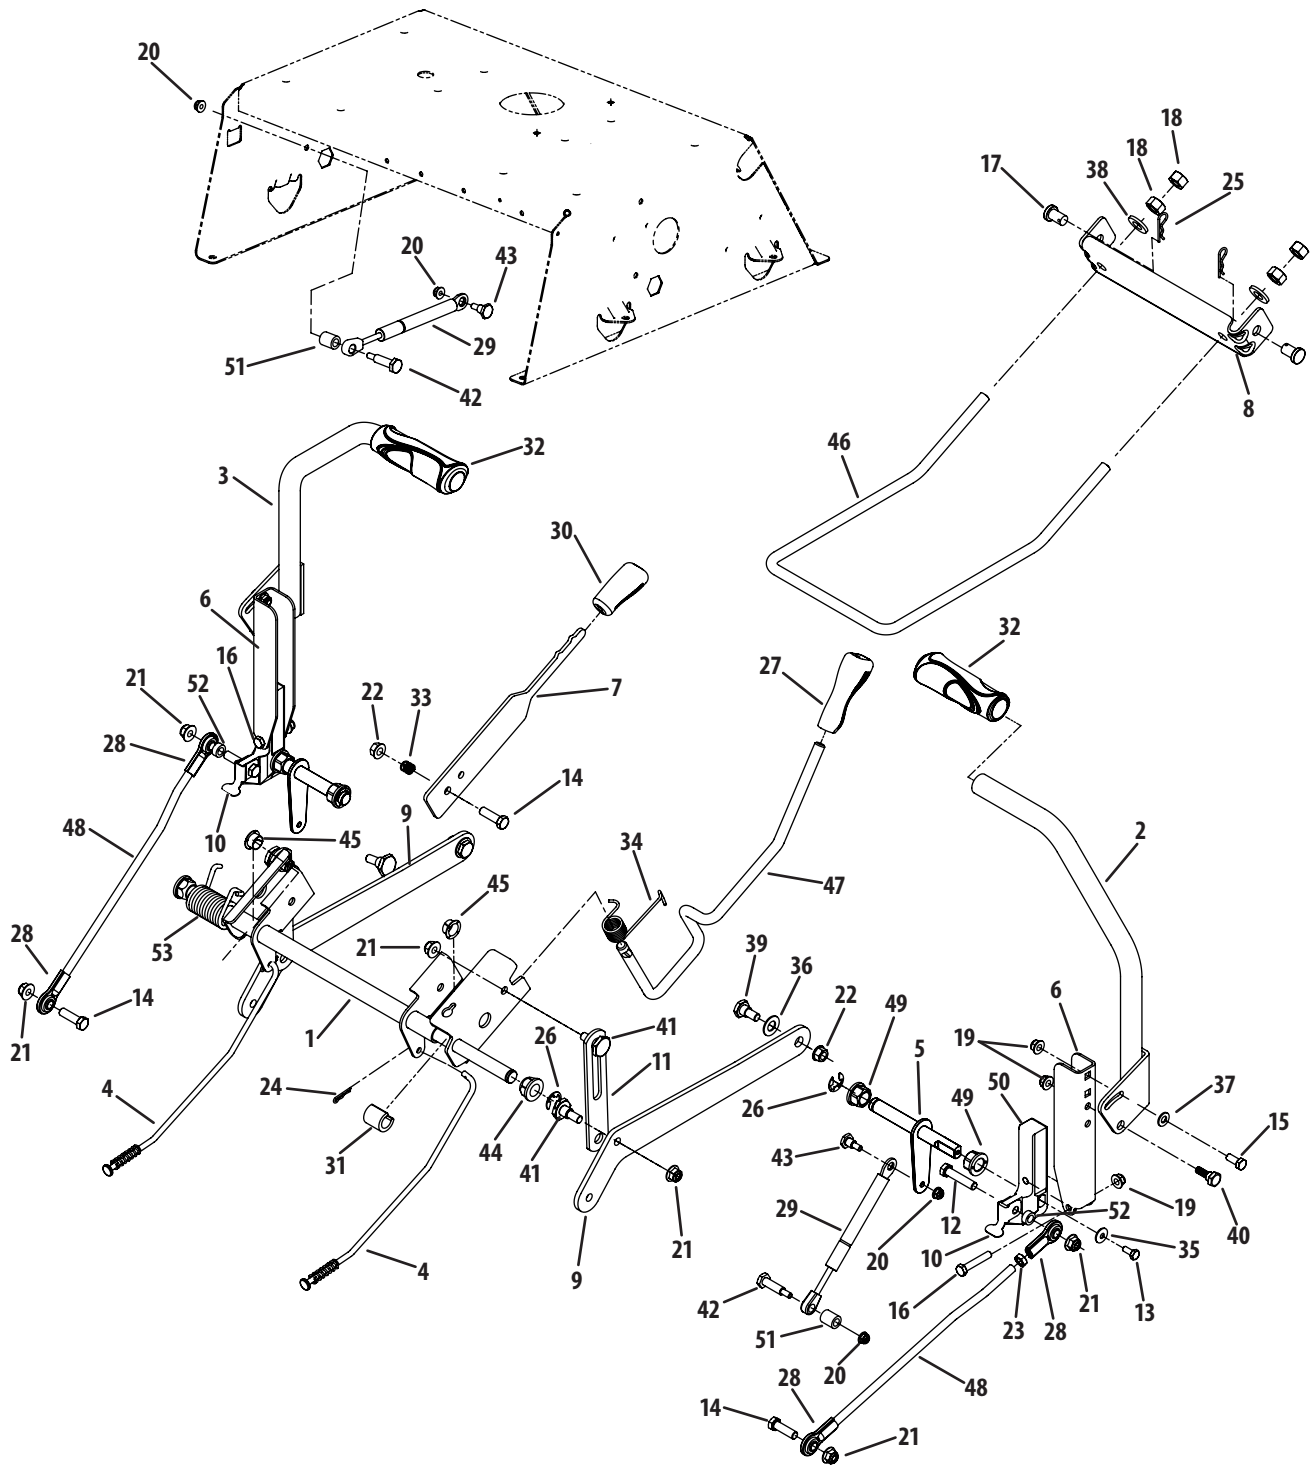

Deck Lift & Controls

Deck Lift & Controls

Ref.	Part Number	Description	Ref.	Part Number	Description
1.	603-04160B	Deck Lift Shaft Assembly	28.	723-04035	Rod End
2.	603-04322-0637	Lapbar Lever RH	29.	727-04141	Damper Cylinder
3.	603-04324-0637	Lapbar Lever LH	30.	731-04735	Handle Grip
4.	947-04065	Brake Rod	31.	731-05732	Spacer, .62 x 1.0
5.	647-04099A	Control Shaft	32.	731-05882	Hand Grip
6.	703-05387B	Lapbar Pivot Bracket	33.	932-0334	Compression Spring
7.	703-05396A-0637	Brake Handle	34.	732-0874	Torsion Spring
8.	703-05414A-4021	Front Deck Hanger Bracket	35.	736-0270	Bell Washer, .265 x .75 x .062
9.	703-05793A-4021	Deck Lift Arm	36.	936-0272	Flat Washer, .51 x 1.0 x .06
10.	703-06096	Switch Actuator Bracket	37.	936-0275	Flat Washer, .344 x .688 x .065
11.	703-06169-0637	Lift Link Plate	38.	736-3019	Flat Washer, .531 x 1.062 x .134
12.	710-0347	Hex Screw, 3/8-16 x 1.75	39.	738-0143	Shoulder Screw, .498 x .340 x 3/8-16
13.	710-0433	Hex Lock Screw, 1/4-20 x .62	40.	938-0296	Shoulder Screw, .437 x .268 x 5/16-18
14.	710-3005	Hex Cap Screw, 3/8-16 x 1.25	41.	938-0507B	Shoulder Screw, .5 x .434 x 3/8-16
15.	710-3008	Hex Cap Screw, 5/16-18 x .75	42.	938-0572	Shoulder Screw, .374 x 1.16 x 1/4-20
16.	710-3180	Hex Cap Screw, 5/16-18 x 1.75	43.	938-0974	Shoulder Screw, .375 x .38 x 1/4-20
17.	911-0332	Clevis Pin, .50 x .78	44.	941-0225	Hex Flange Bearing
18.	912-0206	Hex Nut, 1/2-13	45.	741-3074	Flange Bearing, .626 x .938 x .344
19.	712-04063	Hex Flange Insert Lock Nut, 5/16-18	46.	747-04401A	Deck Front Hanger Rod
20.	712-04064	Hex Flange Insert Lock Nut, 1/4-20	47.	747-04637	Deck Lift Handle Rod
21.	712-04065	Hex Flange Insert Lock Nut, 3/8-16	48.	747-05057	Lapbar Control Rod
22.	912-0431	Hex Flange Lock Nut, 3/8-16	49.	948-0227A	Hex Flange Bearing
23.	912-3001	Jam Nut, 3/8-24	50.	748-04169-0637	Control Hub
24.	914-0104	Cotter Pin	51.	750-04676	Spacer, .385 x .630 x .75
25.	914-04023	Cotter Pin	52.	750-04776	Spacer, .380 x .625 x .265
26.	716-0106	E-Ring, .625 Dia.	53.	732-04420	Torsion Spring
27.	720-0311	Handle Grip