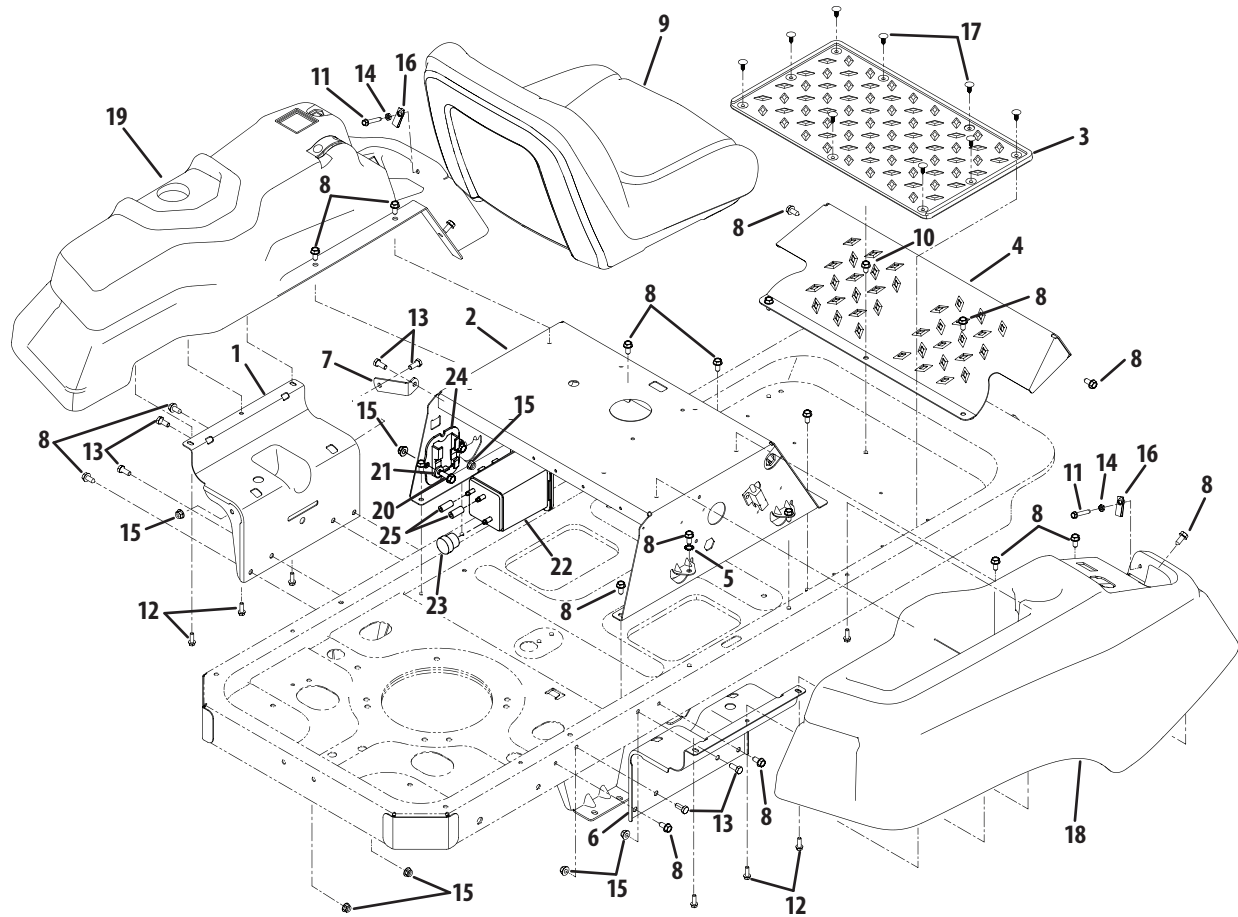

Operator's Platform

Ref	Part Number	Description
1	603-04564-4021	Console Mount Bracket
2	603-04663-4021	Seat Frame
3	735-04082	Foot Pad
4	703-05373B-4021	Foot Rest
5	736-0148	Lock Washer, 3/8
6	703-06451-4021	Console Mount Bracket
7	703-06623-0637	Fuel Tank Support Bracket
8	710-04484	Hex Washer Screw, 5/16-18 x .750
9	757-04098	High-Back Seat
10	710-0604A	Hex Washer Screw, 5/16-18 x .825
11	710-0778	Hex Washer Screw, 1/4-20 x 1.500
12	710-0895	Hex Washer Screw, 1/4-15 x .750
13	710-3008	Hex Screw, 5/16-18 x .75

Ref	Part Number	Description
14	912-0298	Jam Nut, 1/4-20
15	712-04063	Flange Lock Nut, 5/16-18
16	712-04092	U-Type Nut, 1/4-20
17	726-3046	Ratchet Clip, .250
18	731-06233	RH Console
19	731-06263	LH Console
20	710-1238	Hex Washer Screw, 5/16-18 x .875 *
21	936-3008	Flat Washer, .344 x .750 x .120 *
22	951-10589	Carbon Canister *
23	951-10590	Canister Filter Vent *
24	951-10610	Canister Adapter Bracket *
25	751-10750-28	Low Permeation Fuel Hose *

* — California Models Only