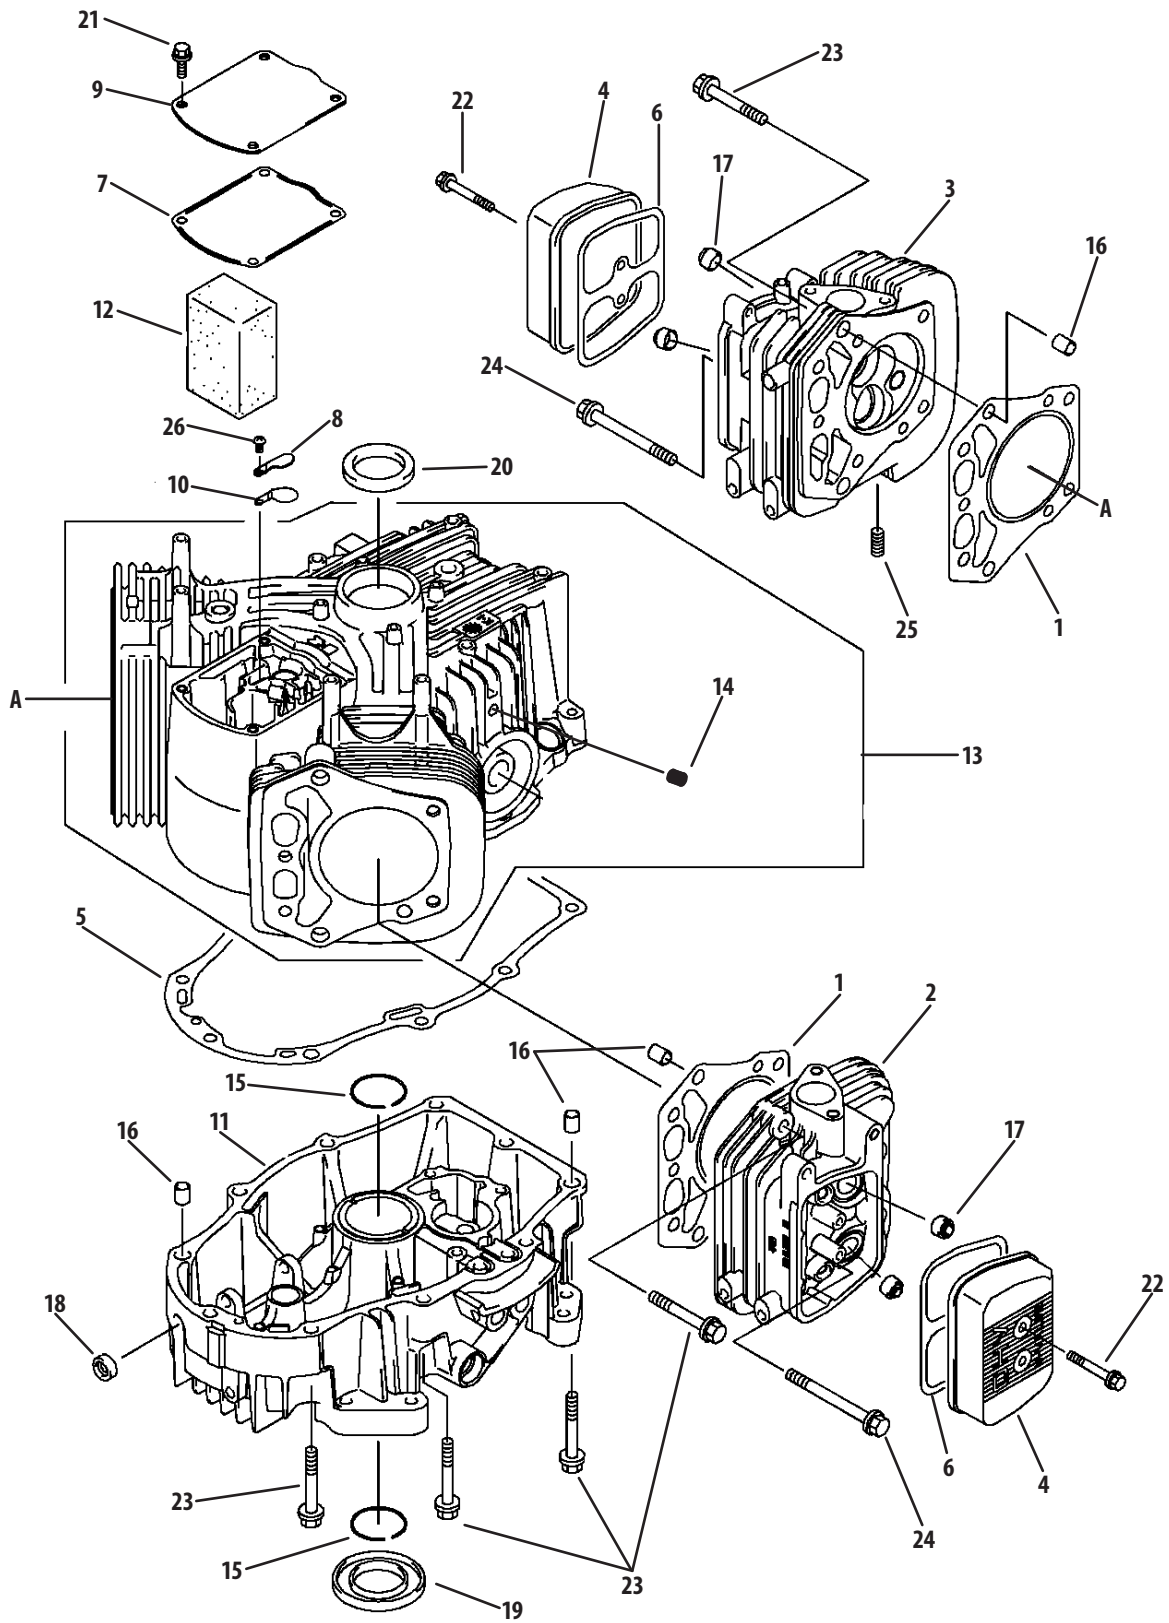

Kawasaki FH721-BW04 Cylinder & Crankcase

Kawasaki FH721-BW04 Cylinder & Crankcase

Ref.	Part Number	Description
1.	KM-11004-7006	Head Gasket
2.	KM-11008-7023	Complete Cylinder Head, #2
3.	KM-11008-7024	Complete Cylinder Head, #1
4.	KM-11022-7002	Rocker Case
5.	KM-11060-7012	Crankcase Cover Gasket
6.	KM-11060-7013	Rocker Case Gasket
7.	KM-11060-7014	Breather Gasket
8.	KM-13271-7006	Plate
9.	KM-14091-7004	Cover
10.	KM-16126-7001	Valve
11.	KM-49015-7064	Crankcase Cover
12.	KM-49109-7003	Breather Element
13.	KM-49120-7093	Crankcase Complete
14.	KM-59066-7002	Plug
15.	KM-92033-7004	Snap Ring
16.	KM-92043-7001	Pin
17.	KM-92049-7001	Oil Seal, RVC2 6 x 11 x 10.2
18.	KM-92049-7005	Oil Seal, SO 8 x 14 x 5 HS
19.	KM-92049-7011	Oil Seal, SD 35 x 62 x 8 L HS
20.	KM-92049-7014	Oil Seal, SD 35 x 52 x 7 R HS
21.	KM-92153-7043	Bolt
22.	KM-130AA0640	Flange Bolt
23.	KM-92153-7054	Bolt
24.	KM-172BA0818	Flange Bolt
25.	KM-214AA0408	Stud Bolt
26.	KM-214B0408	Pan Screw