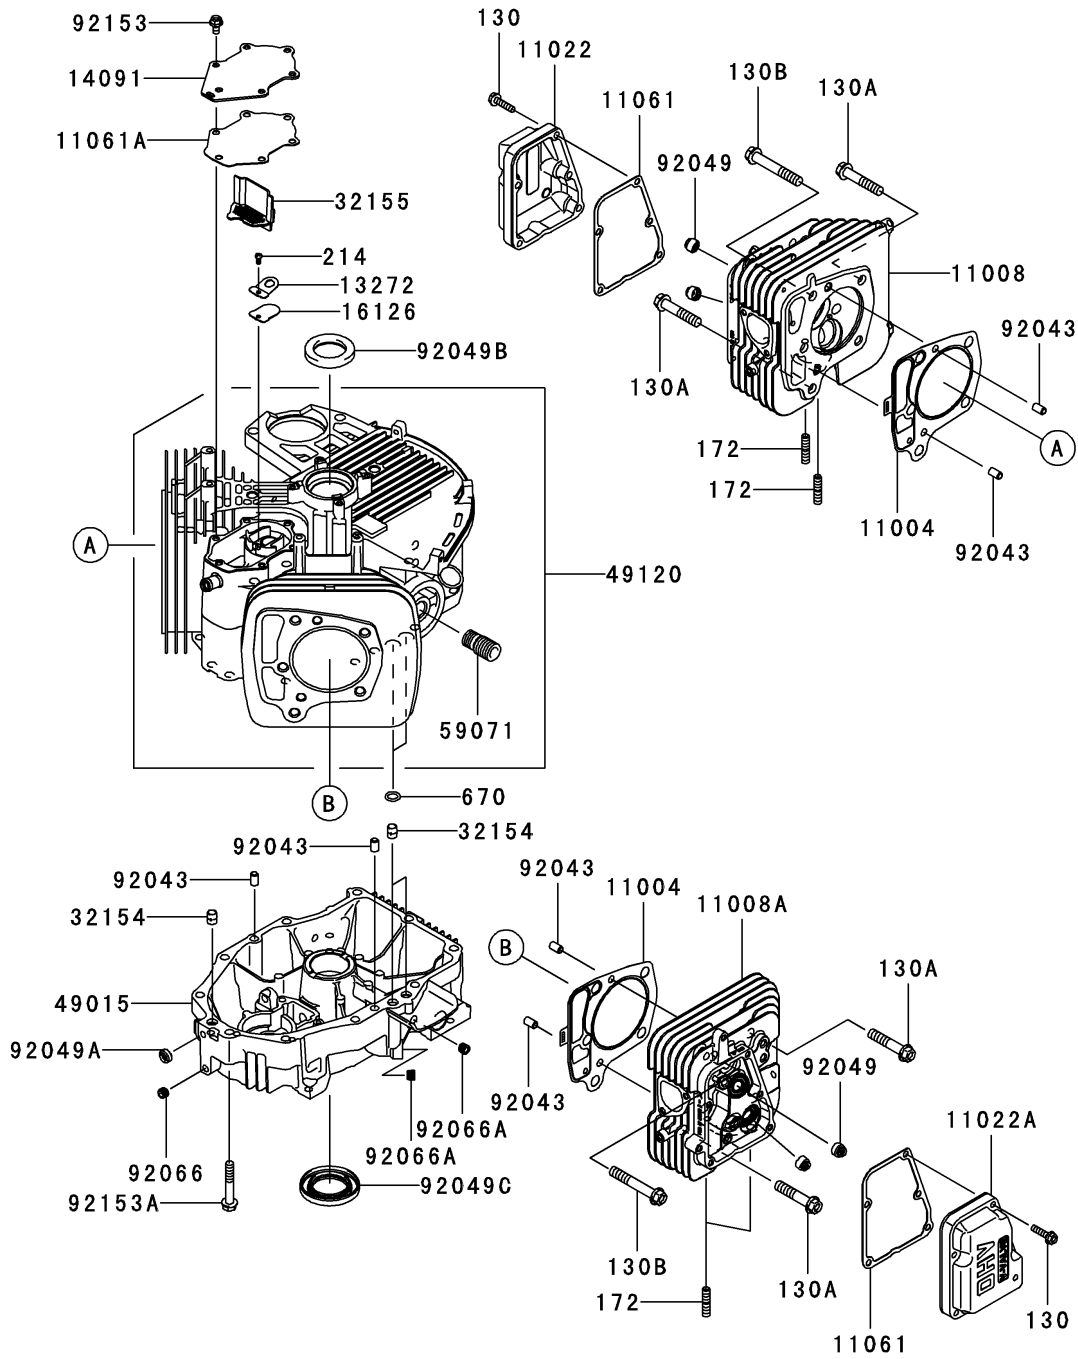

Kawasaki FR691V-AS04 Cylinder/Crankcase

E0110-A630A