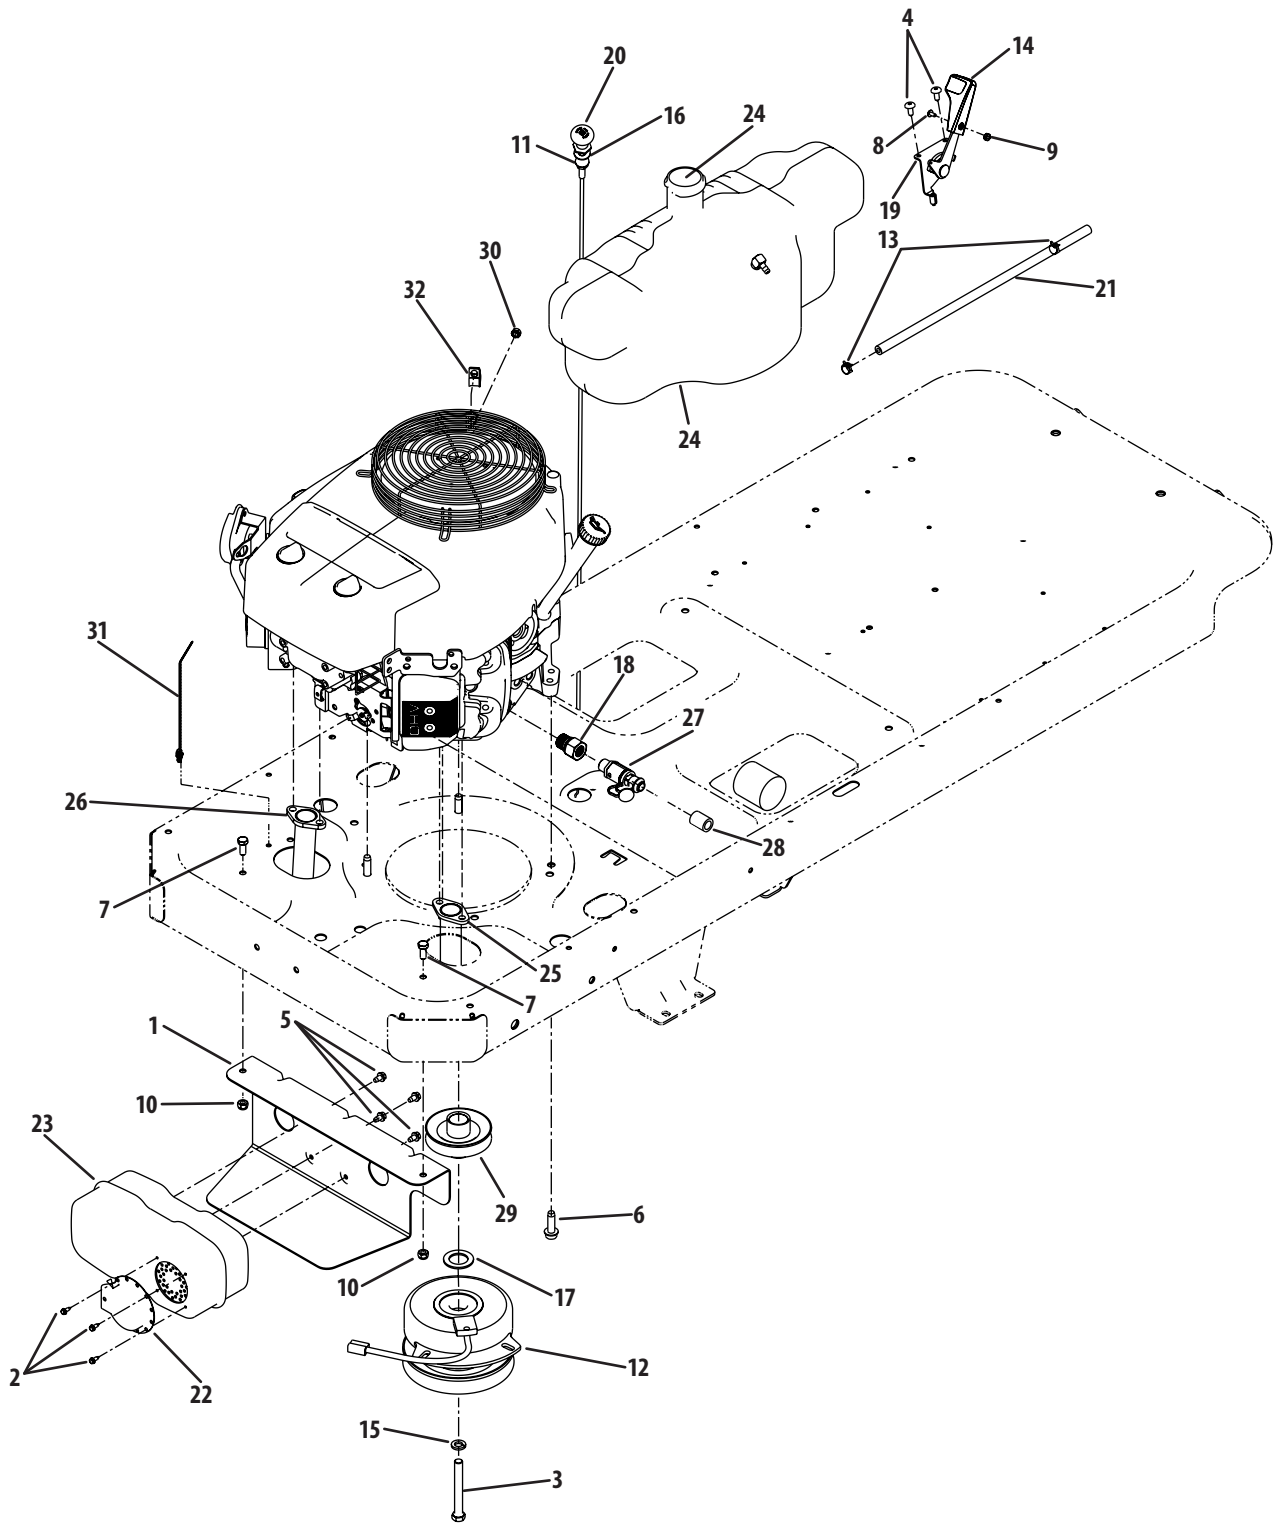

Kawasaki FH721V-BW04 Engine Connection

Kawasaki FH721V-BW04 Engine Connection

Ref.	Part Number	Description
1	703-05441A	Muffler Mounting Bracket
2	710-0227	Hex Washer Head Screw, #8-18 x .5
3	710-04379A	Hex Cap Lock Screw, 7/16-20 x 3.5
4	710-1017	AB Screw, 1/4-14 x .625
5	710-0599	Hex Washer Head Screw, 1/4-20 x .5
6	710-1315	Hex Washer Hd. Screw, 3/8-16 x 1.25
7	710-3008	Hex Cap Screw, 5/16-18 x .75
8	710-3217	Truss Hd. Mach. Screw, #8-32 x .375
9	712-0142	Hex Nut, #8-32
10	912-0429	Hex Insert Lock Nut, 5/16-18
11	912-3005	Hex Jam Nut, 3/8-16
12	917-1774C	Electric PTO Clutch Assembly
13	726-0205	Hose Clamp
14	731-04914	Throttle Control Knob
15	936-0171	Lock Washer, 7/16
16	936-0300	Flat Washer, .406 x .875 x .059
17	736-0277	Flat Washer, 1.031 x 1.62 x .095
18	737-04138	Hex Fitting
19	746-04066	Throttle Cable, 34.25 LG
20	746-04214	Choke Cable, 61 LG
21	751-10349-28	Fuel Line Hose
22	751-0564B	Muffler Deflector
23	751-0616B	Muffler
24	N/A	Fuel Tank Assembly
—	935-0149	Fuel Tank Bushing
—	751-10442	Fuel Pick-Up Bushing
—	751-10692	Fuel Tank
—	751-10703A	Fuel Cap
25	751-10355	Exhaust Pipe, RH
26	751-10356	Exhaust Pipe, LH
27	951-10517	Oil Drain
28	751-3141-14	Oil Drain Extension Hose
29	758-04376	Drive Pulley
30	712-0271	Sems Nut, 1/4-20
31	926-0154	Push Mount Cable Tie
32	726-0272	Clamp
NS	726-0197	Clutch Cable Tie — Not Shown