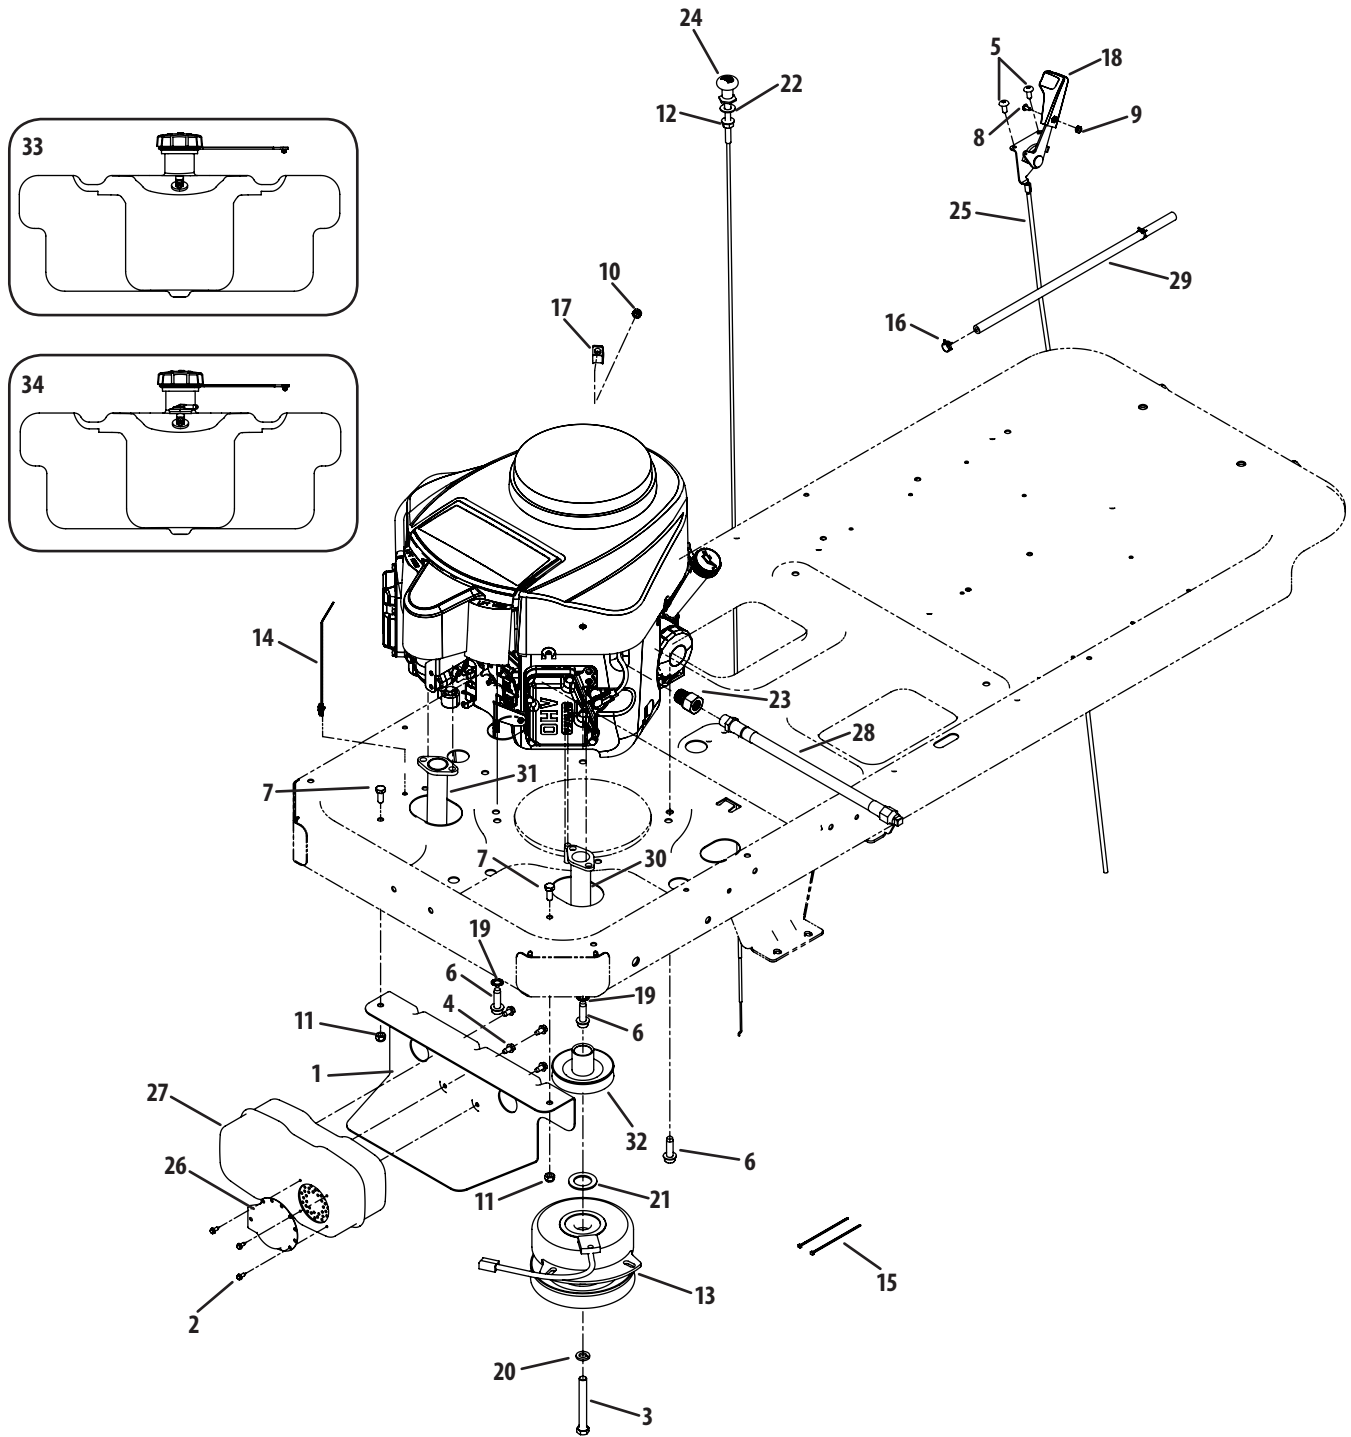

Kawasaki FR691-S04/S05 Engine Connection

Kawasaki FR691-S04/S05 Engine Connection

Ref.	Part Number	Description
1	703-05441A	Muffler Mounting Bracket
2	710-0227	Hex Washer Head Screw, #8-18 x .5
3	710-04379A	Hex Cap Lock Screw, 7/16-20 x 3.5
4	710-0599	Hex Washer Head Screw, 1/4-20 x .5
5	710-1017	AB Screw, 1/4-14 x .625
6	710-1315	Hex Washer Hd. Screw, 3/8-16 x 1.25
7	710-3008	Hex Cap Screw, 5/16-18 x .75
8	710-3217	Truss Hd. Mach. Screw, #8-32 x .375
9	712-0142	Hex Nut, #8-32
10	712-0271	Sems Nut, 1/4-20
11	912-0429	Hex Lock Nut, 5/16-18
12	912-3005	Flange Lock Nut, 3/8-16
13	917-1774C	Electric PTO Clutch
14	926-0154	Cable Tie
15	726-0197	Cable Tie
16	726-0205	Hose Clamp
17	726-0272	Clamp
18	731-04914	Throttle Control Knob
19	736-0148	Lock Washer, 3/8
20	936-0171	Lock Washer, 7/16
21	736-0277	Flat Washer, 1.031 x 1.620 x .095

Ref.	Part Number	Description
22	936-0300	Flat Washer, .406 x .875 x .059
23	737-04138	Hex Fitting
24	746-04214	Choke Cable
25	946-04581	Throttle Cable
26	751-0564B	Muffler Deflector
27	751-0616B	Dual Inlet Muffler
28	751-10291	Oil Drain Hose
29	751-10349-28	Fuel Hose
30	751-10770	RH Exhaust Pipe
31	751-10771	LH Exhaust Pipe
32	756-04376	Electric PTO Engine Pulley
33	N/A	Fuel Tank Assembly (49-St.)
—	935-0149	Fuel Tank Bushing
—	751-10442	Fuel Pick-Up Bushing
—	751-10692	Fuel Tank
—	751-10703A	Fuel Cap
34	651-04174	Fuel Tank Assembly (Calif. Models)
—	935-0149	Fuel Tank Bushing
—	735-04081	Rubber Grommet
—	751-10441	Rollover Valve Grommet
—	751-10442	Fuel Pick-Up Fitting