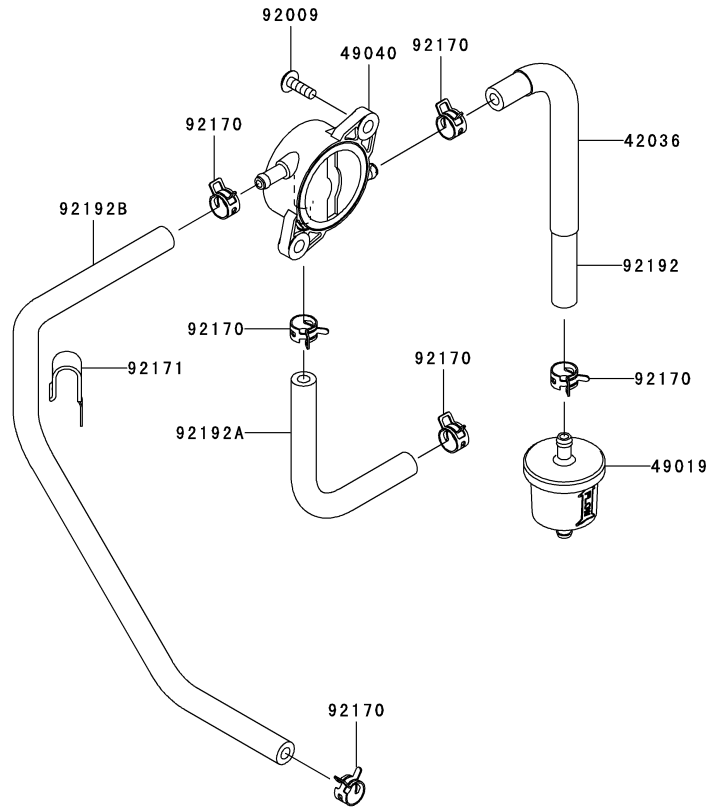

Kawasaki FR691V-AS04 Fuel Tank/Fuel Valve

E0200-A679A

Ref.	Part Number	Description
42036	KM-42036-7015	Sleeve
49019	KM-49019-7005	Fuel Filter
49040	KM-49040-7008	Fuel Pump
92009	KM-92009-2303	Screw
92170	KM-92170-2009	Clamp
92171	KM-92171-7008	Clamp
92192	KM-92192-7145	Tube, 6.35 X 12.7 X 185
92192A	KM-92192-7148	Tube, 6.4 X 12.7 X 150
92192B	KM-92192-7150	Tube, 6.35 X 12.7 X 390