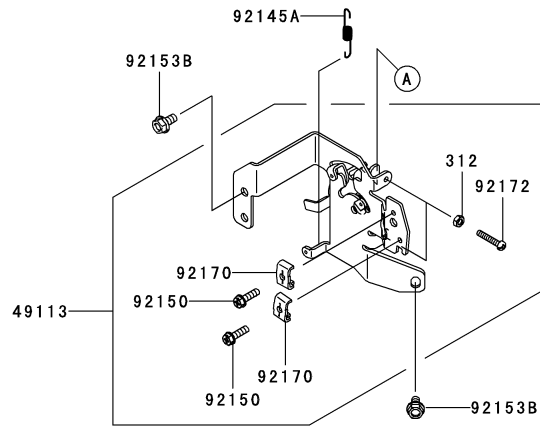

Kawasaki FR691V-AS05 Control Equipment

E0170-A652A

Ref.	Part Number	Description
13107	KM-13107-7047	Shaft
13271	KM-13271-7038	Plate
16171	KM-16171-7022	Link
39129	KM-39129-7028	Governor Spring
49103	KM-49103-7014	Governor Arm
49103A	KM-49103-7015	Governor Arm
49113	KM-49113-7050	Complete Control Panel
92145	KM-92145-7057	Spring
92145A	KM-92145-7058	Spring
92150	KM-92150-2182	Bolt, 5 X 18

Ref.	Part Number	Description
92153	KM-92153-0009	Bolt, 6 X 12
92153A	KM-92153-7033	Bolt, 6 X 35
92153B	KM-92153-7043	Bolt, 6 X 12
92170	KM-92170-7001	Clamp
92172	KM-92172-7035	Screw, 5 X 30
214	KM-214AA0408	Pan Screw +-, 4 X 8
311	KM-311AA0600	Hex Nut, 6mm
312	KM-312AA0500	Hex Nut, 5mm
411	KM-411AA0600	Plain Washer, 6mm