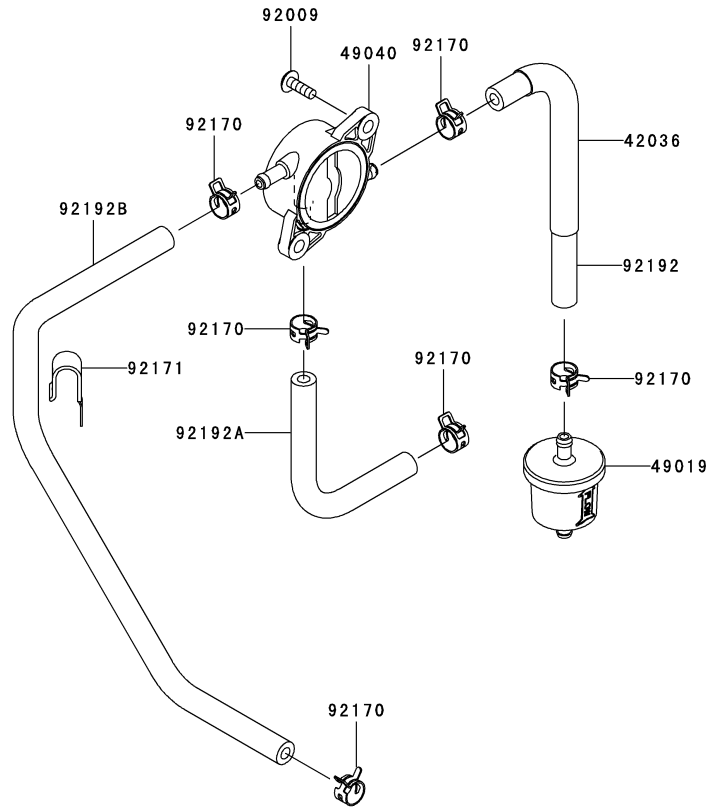

Kawasaki FR691V-AS05 Fuel Tank/Fuel Valve

E0200-A679A

Ref.	Part Number	Description
42036	KM-42036-7015	Sleeve
49019	KM-49019-7005	Fuel Filter
49040	KM-49040-7008	Fuel Pump
92009	KM-92009-2303	Screw
92170	KM-92170-2009	Clamp
92171	KM-92171-7008	Clamp
92192	KM-92192-7145	Tube, 6.35 X 12.7 X 185
92192A	KM-92192-7148	Tube, 6.4 X 12.7 X 150
92192B	KM-92192-7150	Tube, 6.35 X 12.7 X 390