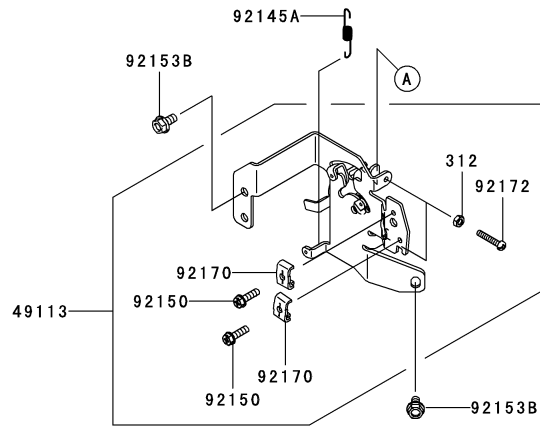

Kawasaki FR691V-AS04 Control Equipment

E0170-A652A

Ref.	Part Number	Description
13107	KM-13107-7047	Shaft
13271	KM-13271-7038	Plate
16171	KM-16171-7022	Link
39129	KM-39129-7028	Governor Spring
49103	KM-49103-7014	Governor Arm
49103A	KM-49103-7015	Governor Arm
49113	KM-49113-7050	Complete Control Panel
92145	KM-92145-7057	Spring
92145A	KM-92145-7058	Spring
92150	KM-92150-2182	Bolt, 5 X 18

Ref.	Part Number	Description
92153	KM-92153-0009	Bolt, 6 X 12
92153A	KM-92153-7033	Bolt, 6 X 35
92153B	KM-92153-7043	Bolt, 6 X 12
92170	KM-92170-7001	Clamp
92172	KM-92172-7035	Screw, 5 X 30
214	KM-214AA0408	Pan Screw +-, 4 X 8
311	KM-311AA0600	Hex Nut, 6mm
312	KM-312AA0500	Hex Nut, 5mm
411	KM-411AA0600	Plain Washer, 6mm