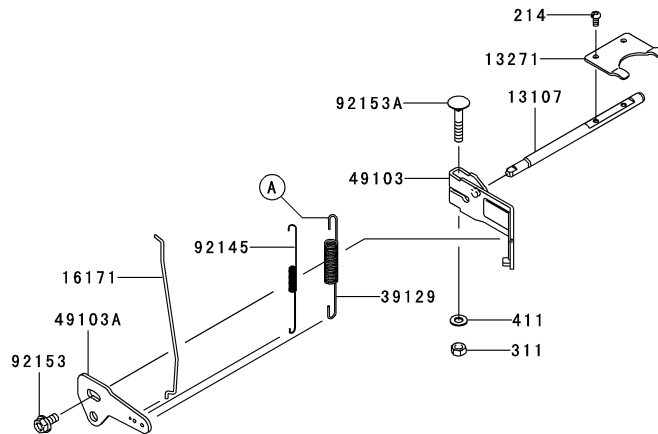

Kawasaki FR691V-AS04 Control Equipment

E0170-A652A

Ref.	Part Number	Description
13107	KM-13107-7047	Shaft
13271	KM-13271-7038	Plate
16171	KM-16171-7022	Link
39129	KM-39129-7028	Governor Spring
49103	KM-49103-7014	Governor Arm
49103A	KM-49103-7015	Governor Arm
49113	KM-49113-7050	Complete Control Panel
92145	KM-92145-7057	Spring
92145A	KM-92145-7058	Spring
92150	KM-92150-2182	Bolt, 5 X 18

Ref.	Part Number	Description
92153	KM-92153-0009	Bolt, 6 X 12
92153A	KM-92153-7033	Bolt, 6 X 35
92153B	KM-92153-7043	Bolt, 6 X 12
92170	KM-92170-7001	Clamp
92172	KM-92172-7035	Screw, 5 X 30
214	KM-214AA0408	Pan Screw +-, 4 X 8
311	KM-311AA0600	Hex Nut, 6mm
312	KM-312AA0500	Hex Nut, 5mm
411	KM-411AA0600	Plain Washer, 6mm