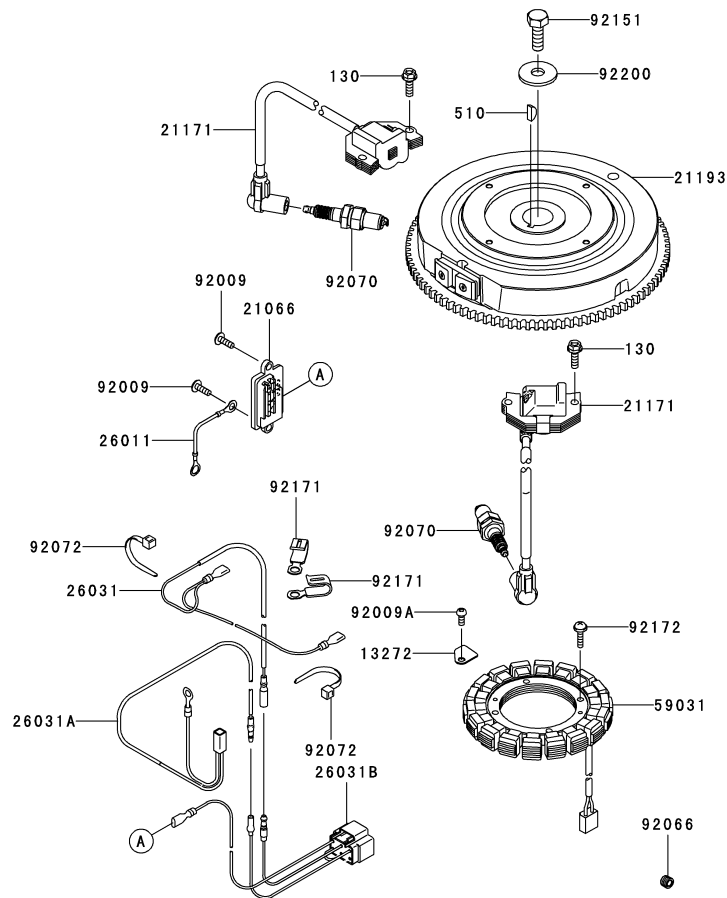

Ref	Part Number	Description
14	912-0298	Jam Nut, 1/4-20
15	712-04063	Flange Lock Nut, 5/16-18
16	712-04092	U-Type Nut, 1/4-20
17	726-3046	Ratchet Clip, .250
18	731-06233	RH Console
19	731-06263	LH Console
20	710-1238	Hex Washer Screw, 5/16-18 x .875 *
21	936-3008	Flat Washer, .344 x .750 x .120 *
22	951-10589	Carbon Canister *
23	951-10590	Canister Filter Vent *
24	951-10610	Canister Adapter Bracket *
25	751-10750-28	Low Permeation Fuel Hose *

Kawasaki FR691V-AS05 Cooling Equipment

E0150-A873A

Ref.	Part Number	Description
13070	KM-13070-7019	Cooling Air Guide
13272	KM-13272-7006	Fan Plate
14037	KM-14037-70089H	Screen
23062	KM-23062-7005	Complete Bracket
49089	KM-49089-7079	Engine Shroud
49089A	KM-49089-7080	Engine Shroud
59041	KM-59041-7014	Fan
59066	KM-59066-7046	Fan Housing
92009	KM-92009-2303	Screw
92026	KM-92026-7007	Spacer
92151	KM-92151-7012	Bolt, 6 X 12
92153	KM-92153-7007	Bolt
92153A	KM-92153-7043	Bolt, 6 X 12

Kawasaki FR691V-AS05 Electric Equipment

E0160-B284A

Ref.	Part Number	Description
13272	KM-13272-7012	Plate
21066	KM-21066-7017	Voltage Regulator
21171	KM-21171-7041	Ignition Coil Assembly
21193	KM-21193-7038	Flywheel Assembly
26011	KM-26011-7025	Lead Wire, L = 95
26031	KM-26031-7040	Harness
26031A	KM-26031-7041	Harness
26031B	KM-26031-7044	Harness
59031	KM-59031-7017	Charging Coil
92009	KM-92009-2303	Screw

Ref.	Part Number	Description
92009A	KM-92009-2308	Screw
92066	KM-92066-7026	Plug
92070	759-3339	Spark Plug
92072	KM-92072-7003	Band
92151	KM-92151-2097	Bolt, 12 X 30
92171	KM-92171-7008	Clamp
92172	KM-92172-7018	Screw, 5 X 20
92200	KM-92200-7002	Washer
130	KM-130AA0620	Flanged Bolt, 6 X 20
510	KM-510A5100	Woodruff Key