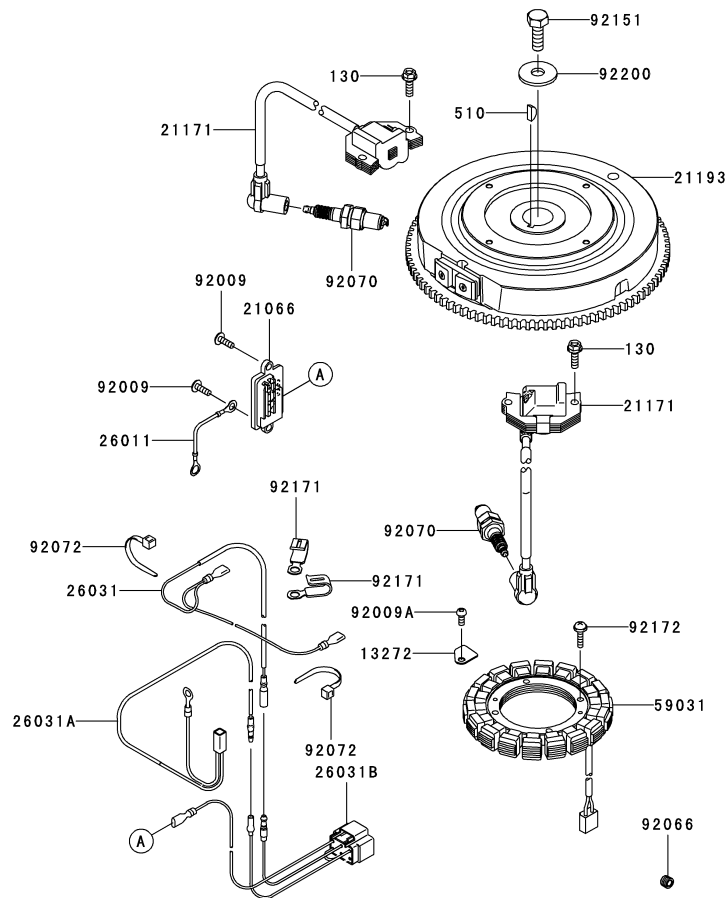

Ref.	Part Number	Description
1.	710-0599	Hex Screw, 1/4-20 x .5
2.	710-3015	Hex Screw, 1/4-20 x .75
3.	712-0271	Hex Nut, 1/4-20
4.	925-04022B	Hour Meter
5.	925-04165	Double Pole — Neutral Switch
6.	925-04174	PTO Switch
7.	925-04228	Ignition Switch
8.	725-04363	Interlock Switch
9.	725-04439	Solenoid

Ref.	Part Number	Description
49078	KM-49078-7002	Engine Valve Spring, IN
49118	KM-49118-7022	Complete Camshaft
92033	KM-92033-7001	Snap Ring
92140	KM-92140-7005	Ball
92145	KM-92145-7001	Spring
92152	KM-92152-7012	Collar
92153	KM-92153-7100	Bolt, 6 X 29.5
92200	KM-92200-2151	Washer, 8.1 X 18 X 0.5
92200A	KM-92200-7009	Washer, 16 X 42 X 0.91
92200B	KM-92200-7048	Washer, 16.3 X 30 X 2.28
130	KM-130AA0814	Flanged Bolt, 8 X 14
312	KM-312AA0600	Hex Nut, 6mm

Kawasaki FR691V-AS04 Cooling Equipment

E0150-A873A

Ref.	Part Number	Description
13070	KM-13070-7019	Cooling Air Guide
13272	KM-13272-7006	Fan Plate
14037	KM-14037-70089H	Screen
23062	KM-23062-7005	Complete Bracket
49089	KM-49089-7079	Engine Shroud
49089A	KM-49089-7080	Engine Shroud
59041	KM-59041-7014	Fan
59066	KM-59066-7046	Fan Housing
92009	KM-92009-2303	Screw
92026	KM-92026-7007	Spacer
92151	KM-92151-7012	Bolt, 6 X 12
92153	KM-92153-7007	Bolt
92153A	KM-92153-7043	Bolt, 6 X 12

Kawasaki FR691V-AS04 Cooling Equipment

E0160-B284A

Ref.	Part Number	Description
13272	KM-13272-7012	Plate
21066	KM-21066-7017	Voltage Regulator
21171	KM-21171-7041	Ignition Coil Assembly
21193	KM-21193-7038	Flywheel Assembly
26011	KM-26011-7025	Lead Wire, L = 95
26031	KM-26031-7040	Harness
26031A	KM-26031-7041	Harness
26031B	KM-26031-7044	Harness
59031	KM-59031-7017	Charging Coil
92009	KM-92009-2303	Screw