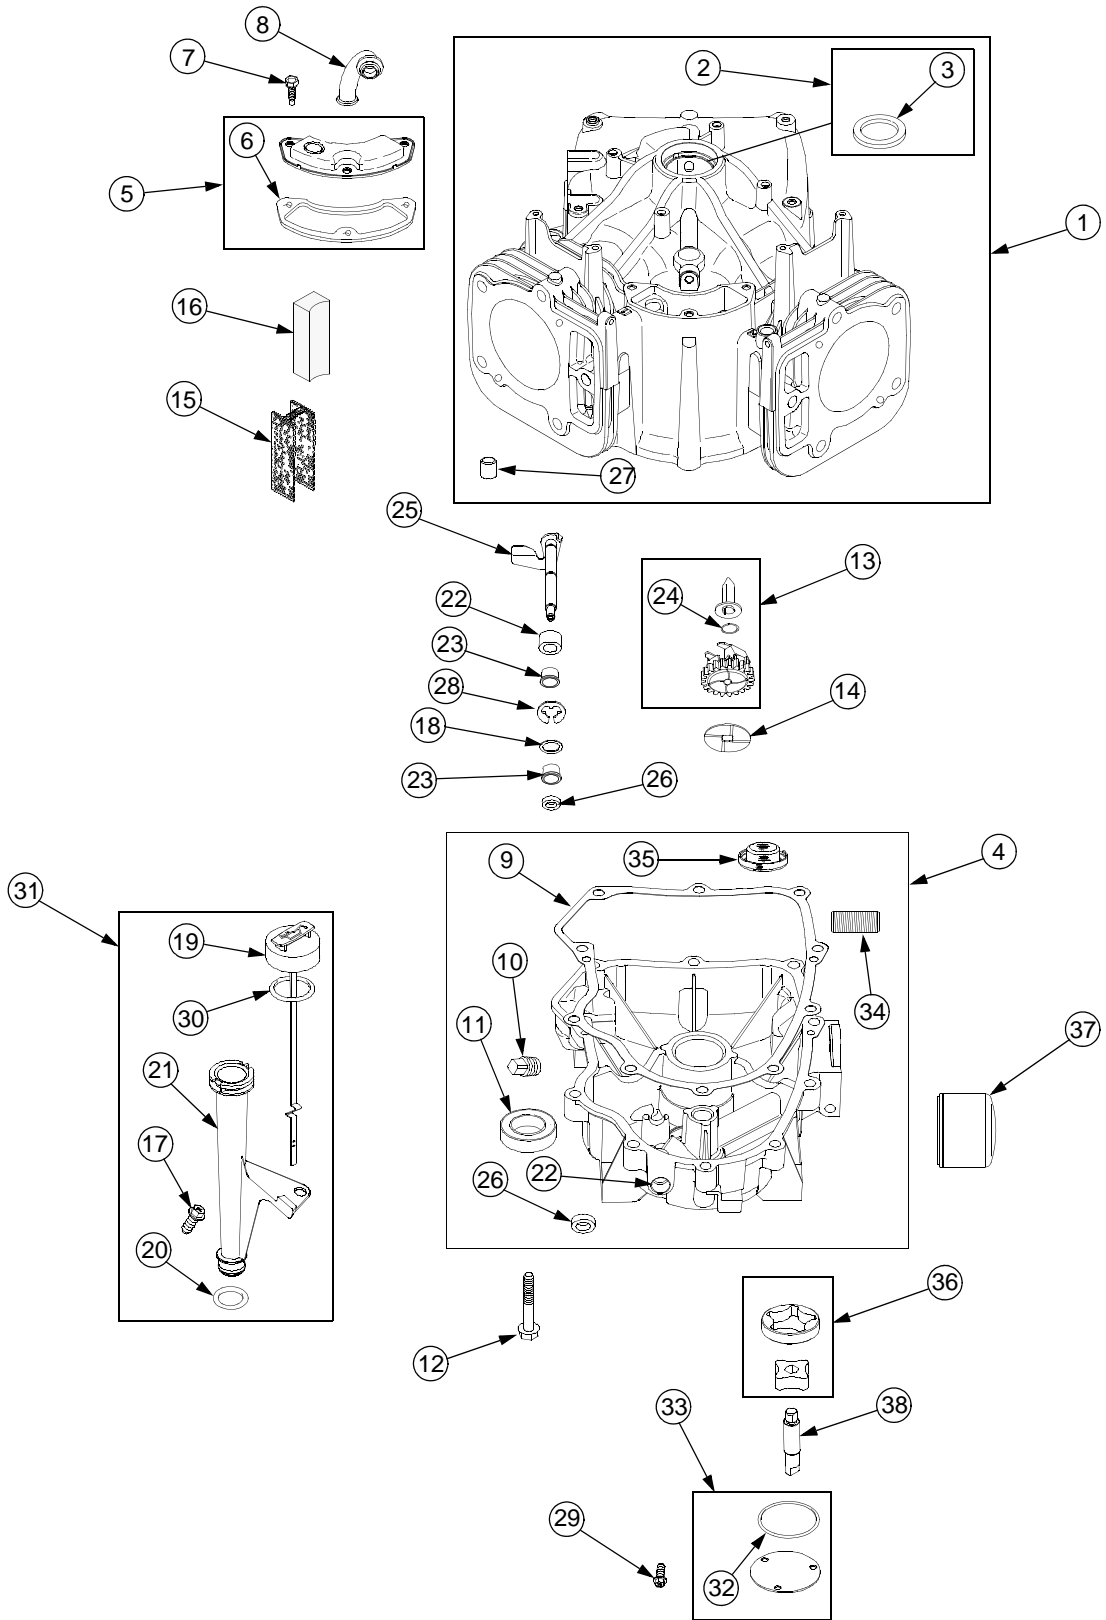

CRANKCASE, BREATHER, GOVERNOR AND LUBRICATION

CRANKCASE, BREATHER, GOVERNOR AND LUBRICATION

REF. NO.	PART NUMBER	DESCRIPTION	QTY.
1	BS-699751	Cylinder Assembly	1
2	BS-499585	Kit, Bushing/Seat (Magneto Side)	1
3	BS-391086	Seal, Oil (Magneto Side)	1
4	BS-699747	Sump, Engine	1
5	BS-499601	Breather Assembly	1
6	BS-690937	Gasket, Breather	1
7	BS-691108	Screw, Breather Assembly	3
8	BS-690942	Tube, Breather	1
9	BS-697227	Gasket, Crankcase	1
10	BS-690946	Plug, Oil Drain	1
11	BS-690947	Seal, Oil (PTO Side)	1
12	BS-694966	Screw, Engine Sump	10
13	BS-698231	Gear, Governor	1
14	BS-690412	Washer, Governor Lever	1
15	BS-690957	Retainer, Breather	1
16	BS-690956	Collector, Oil	1
17	BS-691108	Screw, Dipstick Tube	1
18	BS-690442	Washer, Governor Crank	1
19	BS-691036	Dipstick	1
20	BS-691032	Seal, Dipstick Tube	1
21	BS-691037	Tube, Dipstick	1
22	BS-690552	Bushing, Governor Crank	1
23	BS-690553	Bushing, Governor Crank	2
24	BS-698290	Retainer, Governor Shaft	1
25	BS-691045	Crank, Governor	1
26	BS-690657	Seal, Governor Shaft	1
27	BS-690959	Pin, Locating	2
28	BS-690328	Retainer, E-ring	1
29	BS-696999	Screw, Oil Pump Cover	3
30	BS-691031	Seal, Dipstick Tube	1
31	BS-499602	Dipstick Tube Assembly	1
32	BS-690589	Seal, O-ring (Oil Pump Cover)	1
33	BS-499613	Cover, Oil Pump	1
34	BS-690954	Nipple, Oil Filter	1
35	BS-690770	Screen, Oil Pump	1
36	BS-499054	Pump, Oil	1
37	BS-492932	Filter, Oil	1
38	BS-691042	Shaft, Pump	1
	BS-692714	Short Block	1
	BS-407577-0027	Engine, Service	1