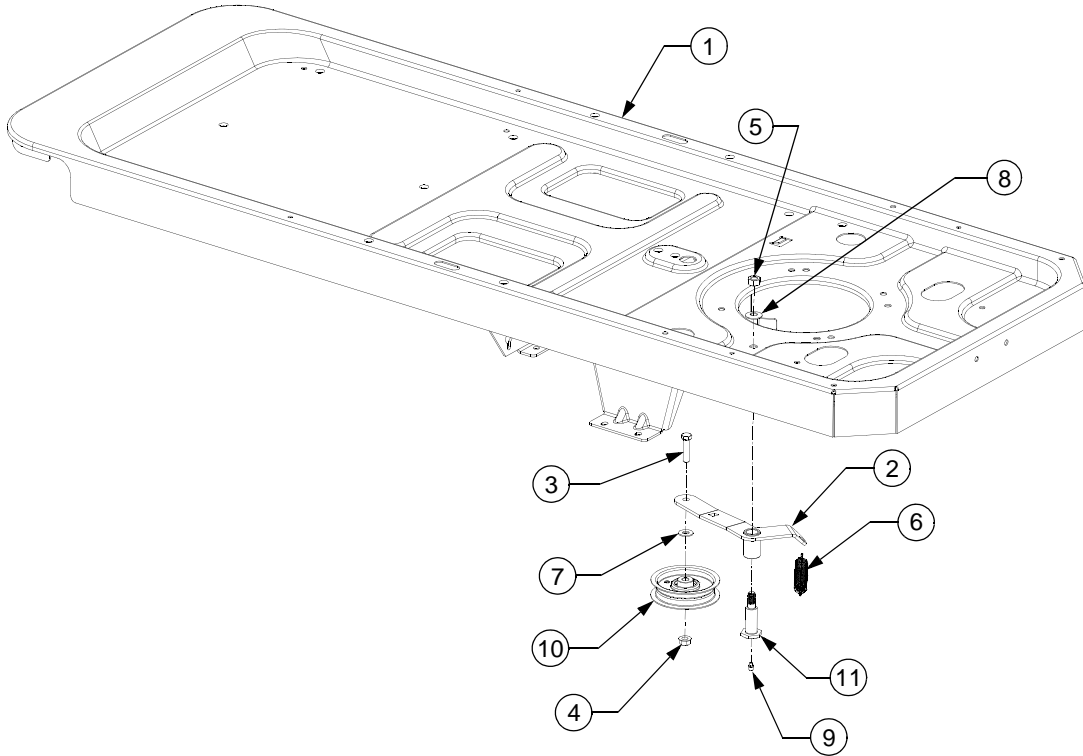

FRAME AND DRIVE IDLER ASSEMBLY

REF. NO.	PART NUMBER	DESCRIPTION	QTY.
1	603-04142	Frame Assembly	1
	777D03479	Graphic, Cub Cadet	1
2	603-04147	Idler Arm, Drive	1
3	710-0520	Screw, Hex Cap, 3/8-16 x 1.5 GR5	1
4	712-0431	Nut, Hex Flange Lock, 3/16 GRF	1
5	712-0290	Nut, Hex Lock, 7/16-14 GRA	1
6	732-0626	Spring, Extension, .75 x 5.06	1
7	736-0300	Washer, Flat, .406 x .875 x .059	1
8	736-0322	Washer, Flat, .45 x 1.25 x .164 HT ...	1
9	737-3000	Fitting, Lube, 3/16 Drive	1
10	738-3005A	Screw, Shoulder, .68 x 1.59	1
11	756-0627B	Pulley, Idler, 3.50 Dia.	1