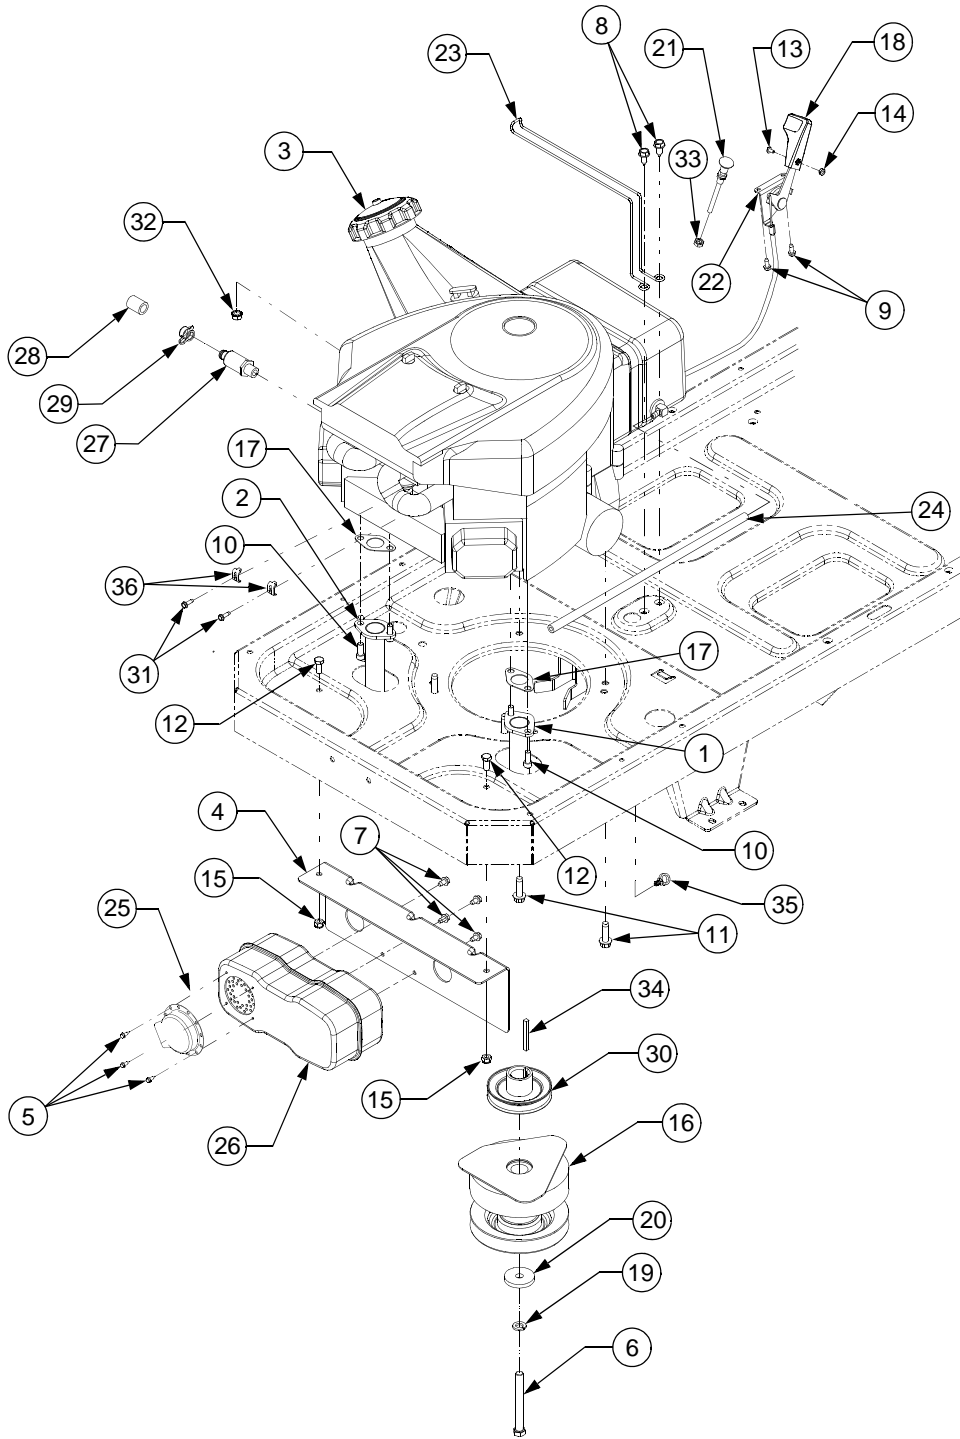

ENGINE CONNECTIONS

ENGINE CONNECTIONS

REF. NO.	PART NUMBER	DESCRIPTION	QTY.
1	603-04162	Tube, Exhaust RH	1
2	603-04163	Tube, Exhaust LH	1
3	651-04058	Tank, Fuel, 3.0 Gal.	1
	751-3124B	Cap, Fuel	1
4	703-05441	Bracket, Muffler Mounting	1
5	710-0227	Screw, Hex Wash. Hd. Tapp	3
		#8-18 x .5	
6	710-04248	Screw, Hex Cap, 7/16-20 x 4.0 GR5	1
7	710-0599	Screw, Hex Wash. Hd. Tapp	4
		1/4-20 x .5	
8	710-0726	Screw, Hex Wash. Hd. Tapp	2
		5/16-12 x .75	
9	710-04261	Screw, Hex Wash. Hd. Tapp	2
		#12-16 x .5	
10	710-1314A	Screw, Socket Hd. 5/16-18 x .75	4
11	710-1315	Screw, Hex Wash. Hd. Tapp	4
		3/8-16 x 1.25	
12	710-3008	Screw, Hex Cap, 5/16-18 x .75 GR5	2
13	710-3217	Screw, Truss Hd. Mach. #8-32 x .375	1
14	712-0142	Nut, Hex, #8-32	1
15	712-0429	Nut, Hex Insert Lock, 5/16-18 GR5 ...	2
16	717-04127	Clutch Assembly, Electric PTO	1
17	721-0460	Gasket, Exhaust	2
18	731-3161	Knob, Throttle Control	1
19	736-0171	Washer, Lock, 7/16	1
20	736-04131	Washer, Flat, .438 x 1.75 x .25	1
21	746-04143	Cable, Choke, 61Lg	1
22	746-1086	Cable, Throttle, 39.0 Lg	1
23	747-04228	Wire, Tank Mounting	1
24	751-0535-16	Hose, Fuel Line	16in
	726-0205	Clamp, Hose	2
25	751-0564A	Deflector, Muffler	1
26	751-0616A	Muffler	1
27	751-3140	Valve, Oil Drain	1
28	751-3141	Hose, Oil Drain Extension	1
29	751-3142	Cap, Oil Drain Valve	1
30	756-04102A	Pulley, Drive, 4.0 Dia.	1
31	710-1237	Screw, Hex Wash. Hd. Tapp	2
		#10-32 x .625	
32	712-0271	Nut, Hex Sems, 1/4-20	1
33	712-0711	Nut, Hex Jam, 3/8-24 GR2	1
34	714-04037	Key, Square, 1/4 x 2.25	1
35	726-3055	Clip, Cable Retainer	1
36	BS-691024	Clamp, Casing	2