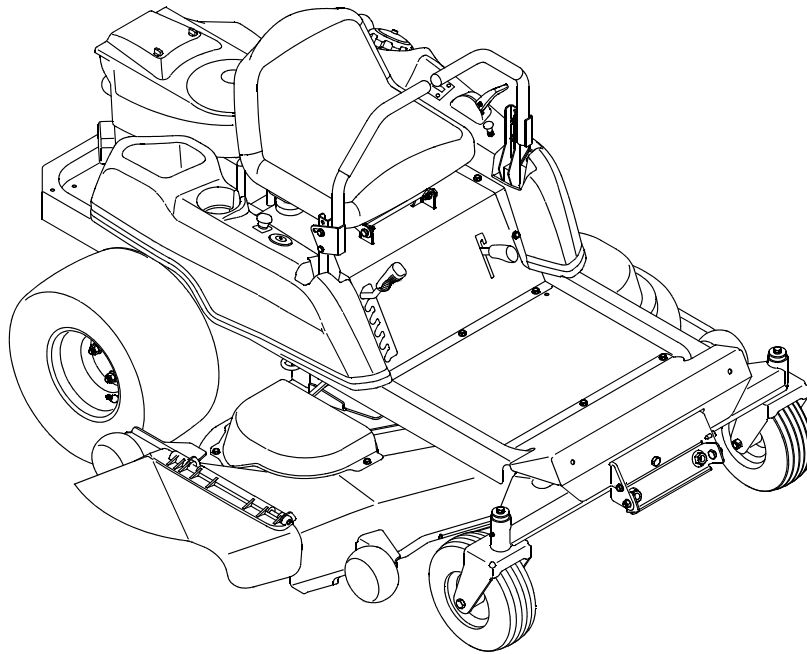

Cub Cadet

Parts Manual

RZT SERIES

TRACTOR

Model Number

RZT 22

CUB CADET LLC P.O. BOX 361131 CLEVELAND, OHIO 44136-0019 [www.cubcadet.com]

PRINTED IN U.S.A.

FORM NO. 769-01127
(2/04)

MODEL RZT 22

TABLE OF CONTENTS

DESCRIPTION	PAGE
Frame and Drive Idler Assembly	3
Electrical	4
Operator's Platform	6
Controls and Deck Lift	8
Front Axle	10
Rear Drive and Wheels	11
RH Transmission	12
LH Transmission	14
42" Mower Deck	16
Engine Connections	18
Engine	
Crankcase, Breather, Governor and Lubrication	20
Cylinder Head, Crankshaft, Camshaft and Valves	22
Carburetor and Intake Manifold	24
Fuel System and Carburetor Linkage	26
Flywheel and Electrical	27
Air Filter, Blower Housing and Engine Air Guides	28
Starter Motor	29
Service Kits	30