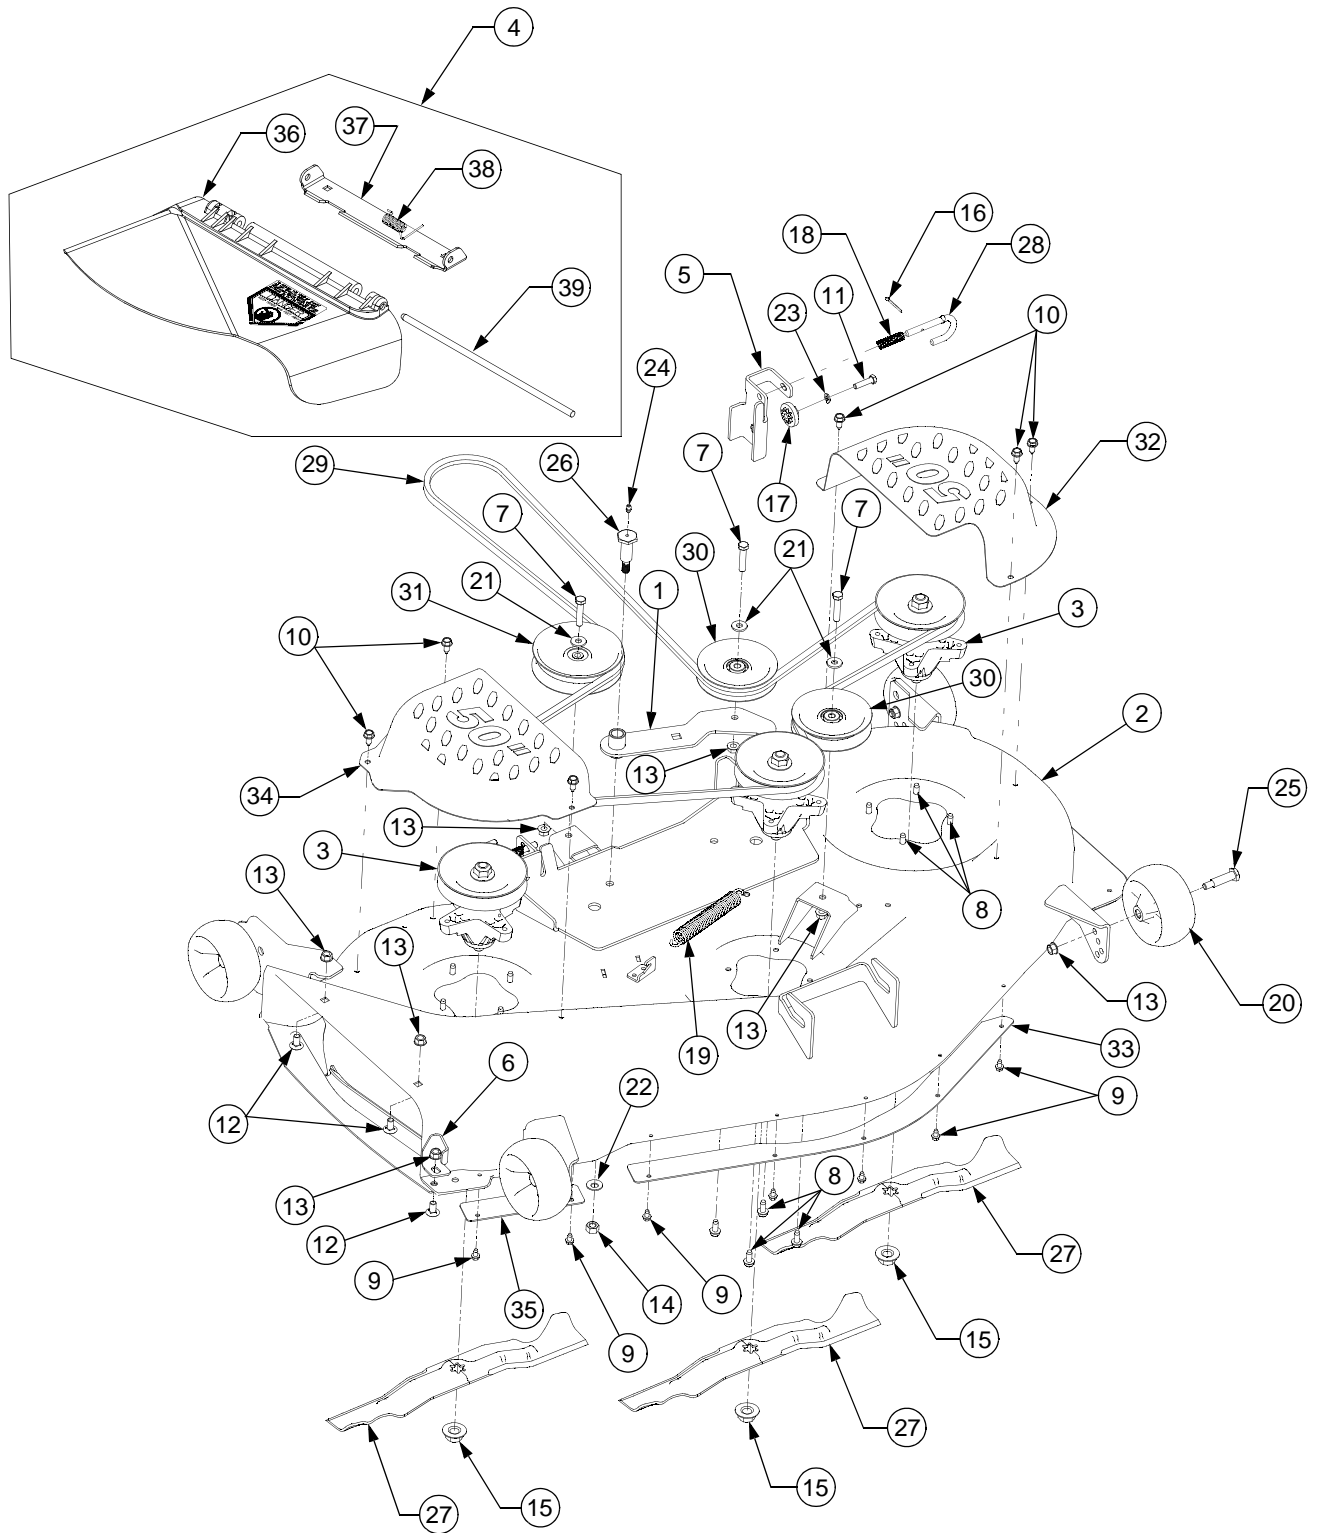

50" MOWER DECK

50" MOWER DECK

REF. NO.	PART NUMBER	DESCRIPTION	QTY.
1	603-04154	Arm, Idler	1
2	603-04153	Housing, Deck	1
	777S30015	Graphic, Danger	1
	777S30503	Graphic, Danger	1
	777I22282	Graphic, Instruction	1
3	618-04126	Spindle Assembly	1
	756-1171	Pulley, 5.39 Dia	1
4	631-04070	Chute Assembly, Discharge	1
	777S30284	Graphic, Danger	1
5	683-0254	Bracket, Deck Hanger	1
6	703-3279	Bracket, Stop	1
7	710-0347	Screw, Hex Cap, 3/8-16 x 1.75 GR5	3
8	710-1260A	Screw, Hex Wash. Hd. Tapp 5/16-18 x .75	12
9	710-0599	Screw, Hex Wash. Hd. Tapp 1/4-20 x .5	7
10	710-0726	Screw, Hex Wash. Hd. Tapp 5/16-12 x .75	6
11	710-0528	Screw, Hex Cap, 5/16-18 x 1.25 GR5	1
12	710-3178	Screw, Carriage, 3/8-16 x .75	3
13	712-0431	Nut, Hex Flange Lock, 3/8-16 GRF ..	10
14	712-3019	Nut, Hex, 7/16-14	1
15	712-0417A	Nut, Hex Flange, 5/8-18	3
16	714-0470	Pin, Cotter, 1/8 x 1.25	2
17	717-1553B	Gear, Deck Adjustment	1
18	732-0306A	Spring, Compression	2
19	732-0459	Spring, Extension, .94 Dia. x 6.74	1
20	734-04039	Wheel, Deck Ball, 5.0	4
21	736-3072	Washer, Flat, .38 x .93 x .110 HT	3
22	736-0407	Washer, Bell, .45 x 1.0 x .062	1
23	736-0119	Washer, Lock, 5/16	1
24	737-3000	Fitting, Lube, 3/16 Drive	1
25	738-0373	Screw, Shoulder, .498 x 1.53:3/8-16	4
26	738-3005A	Screw, Shoulder, .68 x 1.59	1
27	742-04053	Blade, 2 in 1, 17.9 Lg	3
28	747-1116	Rod, Deck Hanger	2
29	754-04044	Belt V, Type A Sec x 134	1
30	756-1229	Pulley, Idler, 4.06 Dia	2
31	756-3062	Pulley, Idler, 5.0 Dia	1
32	783-04399	Cover, Belt LH	1
33	783-04414	Skirt, Center	1
34	783-04400	Cover, Belt RH	1
35	783-04415	Skirt, RH	1
36	731-3131A	Chute, Deflector	1
37	783-04470	Bracket, Chute Mounting	1
38	732-3070	Spring, Torsion	1
39	711-1762	Pin, Hinge	1