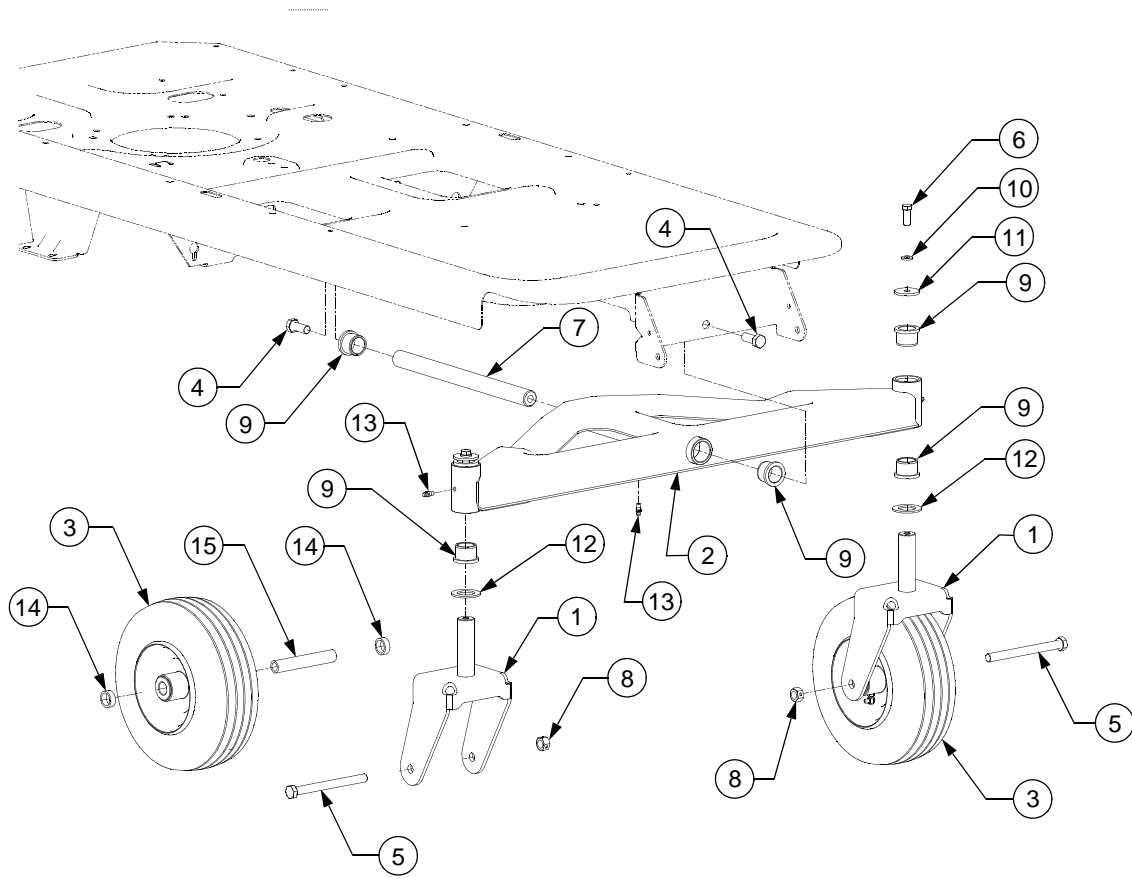

FRONT AXLE

REF. NO.	PART NUMBER	DESCRIPTION	QTY.
1	603-0363A	Bracket, Castor Wheel	2
2	603-04148	Axle, Front Pivot	1
3	634-3163	Wheel Assembly, 11.0 x 4.0 x 5.0	2
4	710-04186	Screw, Hex Lock, 1/2-13 x 1.25 GR5	2
5	710-0506	Screw, Hex Cap, 1/2-20 x 5.5 GR5	2
6	710-0514	Screw, Hex Cap, 3/8-16 x 1.0 GR5 ..	2
7	711-04228	Shaft, Axle	1
8	712-0239	Nut, Hex Lock, 1/2-20 GRA	2
9	731-0374	Bearing, Flange, 1.0 x 1.254	6
10	736-0169	Washer, Lock, 3/8	2
11	736-0227	Washer, Flat, .39 x 1.5 x .134	2
12	736-0250	Washer, Flat, 1.0 x 1.75 x .107	2
13	737-3000	Fitting, Lube, 3/16 Drive	3
14	750-0456	Spacer, .79 x .347	4
15	750-3197A	Spacer, Wheel	2