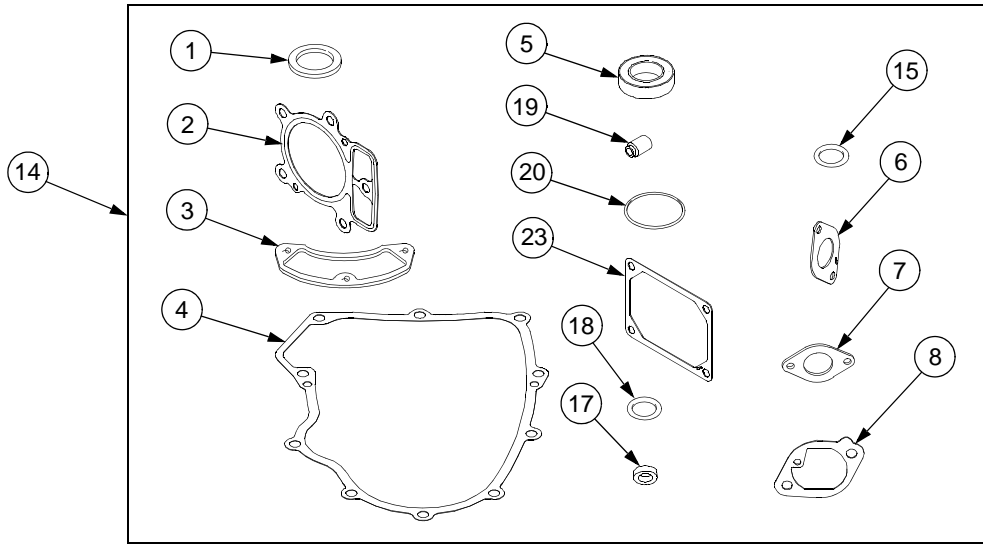

SERVICE KITS

SERVICE KITS

REF. NO.	PART NUMBER	DESCRIPTION	QTY.
1	BS-391086	Seal, Oil	1
2	BS-690962	Gasket, Cylinder Head	2
3	BS-690937	Gasket, Breather	1
4	BS-697227	Gasket, Crankcase	1
5	BS-690947	Seal, Oil	1
6	BS-690949	Gasket, Intake	2
7	BS-699803	Gasket, Intake	1
8	BS-699800	Gasket, Intake	1
9	BS-694918	Pin, Float Hinge	1
10	BS-698537	Valve, Float Needle	1
11	BS-699814	Kit, Carburetor Overhaul	1
12	BS-698781	Gasket, Float Bowl	1
13	BS-695410	Washer, Sealing	1
14	BS-699823	Set, Engine Gasket	1
15	BS-691032	Seal, Dipstick Tube	1
16	BS-695414	Seal, Choke/Throttle Shaft	1
17	BS-690657	Seal, Governor Shaft	1
18	BS-691031	Seal, Dipstick/Tube	1
19	BS-690968	Seal, Valve	1
20	BS-690589	Seal, O-Ring	1
21	BS-699815	Gasket Set, Carburetor	1
22	BS-699813	Seal, Throttle Shaft	1
23	BS-690971	Gasket, Rocker Cover	1
24	BS-699822	Gasket Set, Valve	1