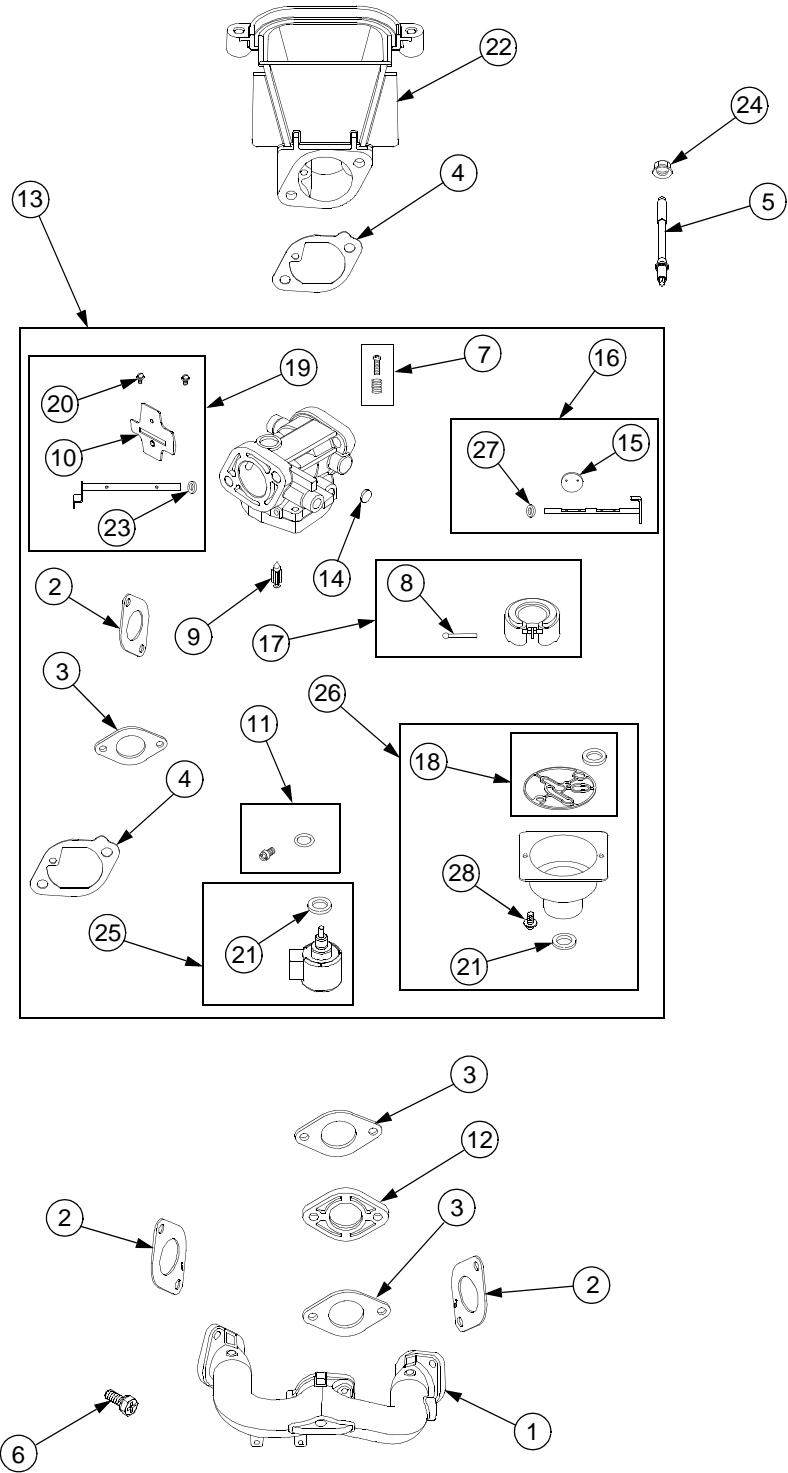

CARBURETOR AND INTAKE MANIFOLD

CARBURETOR AND INTAKE MANIFOLD

REF. NO.	PART NUMBER	DESCRIPTION	QTY.
1	BS-699801	Manifold, Intake	1
2	BS-690949	Gasket, Intake	2
3	BS-699803	Gasket, Intake	2
4	BS-699800	Gasket, Inake	1
5	BS-690951	Stud, Carburetor	1
6	BS-699816	Screw (Intake Manifold)	4
7	BS-699721	Kit, Idle Speed	1
8	BS-694918	Pin, Float	1
9	BS-698537	Valve, Float Needle	1
10	BS-699808	Valve, Choke	1
11	BS-698784	Jet, Main (Standard).....	1
	BS-699820	Jet, Main (High Altitude)	1
12	BS-699802	Spacer, Carburetor	1
13	BS-699807	Carburetor	1
14	BS-699810	Plug, Welch	1
15	BS-699809	Valve, Throttle	1
16	BS-699812	Kit, Throttle Shaft	1
17	BS-694914	Float, Carburetor	1
18	BS-698781	Gasket, Float Bowl	1
19	BS-699811	Kit, Choke Shaft	1
20	BS-690718	Screw (Choke Valve)	2
21	BS-695410	Washer, Sealing	1
22	BS-699806	Elbow, Intake	
23	BS-695414	Seal, Choke/Throttle Shaft	2
24	BS-690958	Nut (Carburetor)	2
25	BS-699728	Solenoid, Fuel	1
26	BS-699502	Bowl, Float	1
27	BS-699813	Seal, Throttle Shaft	1
28	BS-695407	Screw (Float Bowl)	1