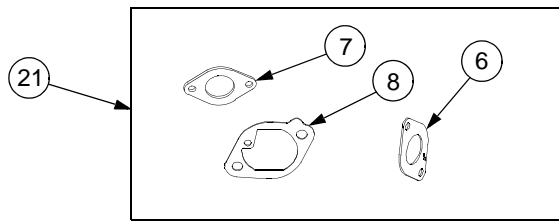

SERVICE KITS

SERVICE KITS

REF. NO.	PART NUMBER	DESCRIPTION	QTY.
1	BS-391086	Seal, Oil	1
2	BS-690962	Gasket, Cylinder Head	2
3	BS-690937	Gasket, Breather	1
4	BS-697227	Gasket, Crankcase	1
5	BS-690947	Seal, Oil	1
6	BS-690949	Gasket, Intake	2
7	BS-699803	Gasket, Intake	1
8	BS-699800	Gasket, Intake	1
9	BS-694918	Pin, Float Hinge	1
10	BS-698537	Valve, Float Needle	1
11	BS-699814	Kit, Carburetor Overhaul	1
12	BS-698781	Gasket, Float Bowl	1
13	BS-695410	Washer, Sealing	1
14	BS-699823	Set, Engine Gasket	1
15	BS-691032	Seal, Dipstick Tube	1
16	BS-695414	Seal, Choke/Throttle Shaft	1
17	BS-690657	Seal, Governor Shaft	1
18	BS-691031	Seal, Dipstick/Tube	1
19	BS-690968	Seal, Valve	1
20	BS-690589	Seal, O-Ring	1
21	BS-699815	Gasket Set, Carburetor	1
22	BS-699813	Seal, Throttle Shaft	1
23	BS-690971	Gasket, Rocker Cover	1
24	BS-699822	Gasket Set, Valve	1