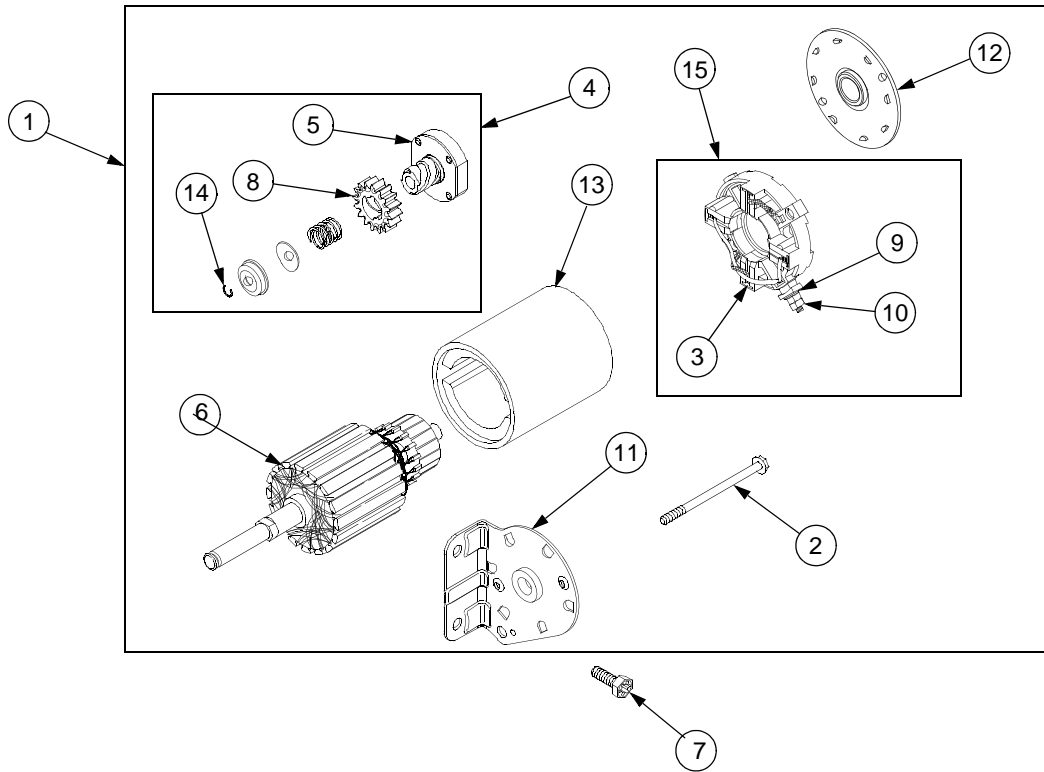

STARTER MOTOR

REF. NO.	PART NUMBER	DESCRIPTION	QTY.
1	BS-497595	Motor, Starter	1
2	BS-690323	Bolt	2
3	BS-497608	Brush Set	1
4	BS-497606	Drive, Starter	1
5	BS-692024	Clutch, Drive	1
6	BS-692034	Armature, Starter	1
7	BS-690372	Screw, Drive Cap	2
8	BS-693058	Gear, Pinion	1
9	BS-691029	Nut (Brush Retainer)	1
10	BS-693167	Nut (Brush Retainer)	1
11	BS-691283	Cap, Drive	1
12	BS-691286	Cap, End	1
13	BS-693757	Housing, Starter	1
14	BS-691265	Ring, Retaining	1
15	BS-691293	Retainer, Brush	1