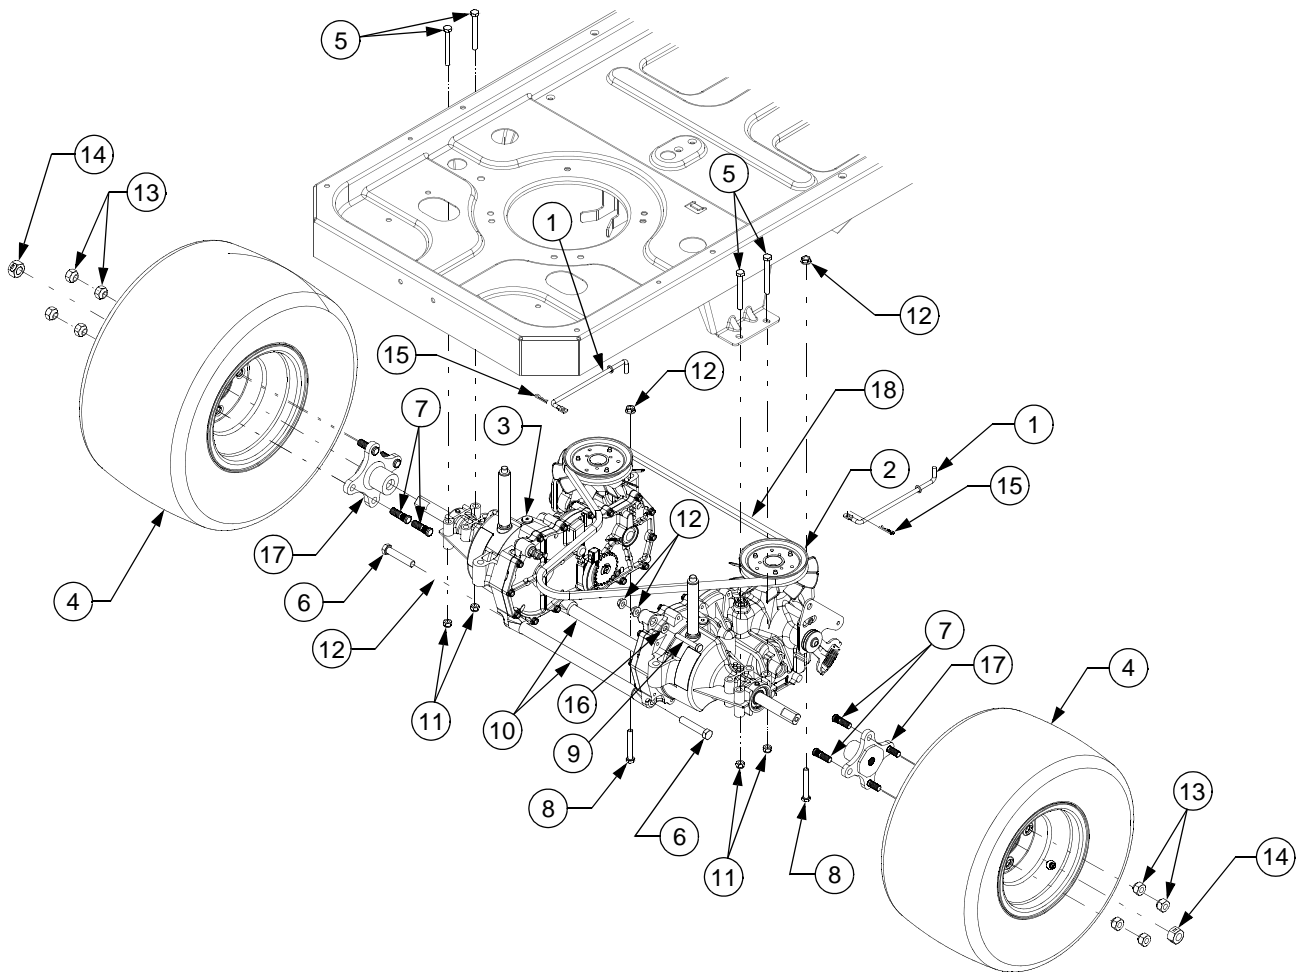

REAR DRIVE AND WHEELS

REF. NO.	PART NUMBER	DESCRIPTION	QTY.
1	603-04178	Rod, Bypass	2
2	618-04163	Transmission Assembly, RH	1
3	618-04164	Transmission Assembly, LH	1
4	634-04128	Wheel Assembly, 18 x 9.5 x 8	2
	734-1729	Tire, 18 x 9.5 x 8	2
	734-0255	Valve Assembly	2
5	710-0176	Screw, Hex Cap, 5/16-18 x 2.75 GR5	4
6	710-04308	Screw, Hex Lock, 7/16-14 x 2.25 GR5	4
7	710-0852	Stud, Rib Neck, 7/16-14 x 1.6	8
8	710-0395	Screw, Hex Cap, 5/16-18 x 2.25 GR5	2
9	710-3103	Screw, Hex Cap, 5/16-18 x 2.0 GR5	2
10	711-04232	Brace, Transmission	2
11	712-0429	Nut, Hex Insert Lock, 5/16-18 GR5 ...	4
12	712-3004A	Nut, Hex Flange Lock, 5/16-18 GR5	6
13	712-3050	Nut, Lug, 7/16-14	8
14	712-3102A	Nut, Hex Lock, 9/16-18 GR5	2
15	714-0104	Pin, Internal Cotter	2
16	736-0275	Washer, Flat, .344 x .688 x .065	2
17	748-04055	Hub, Wheel	2
18	754-04043	V-Belt, Type A Sec x 57.7	1