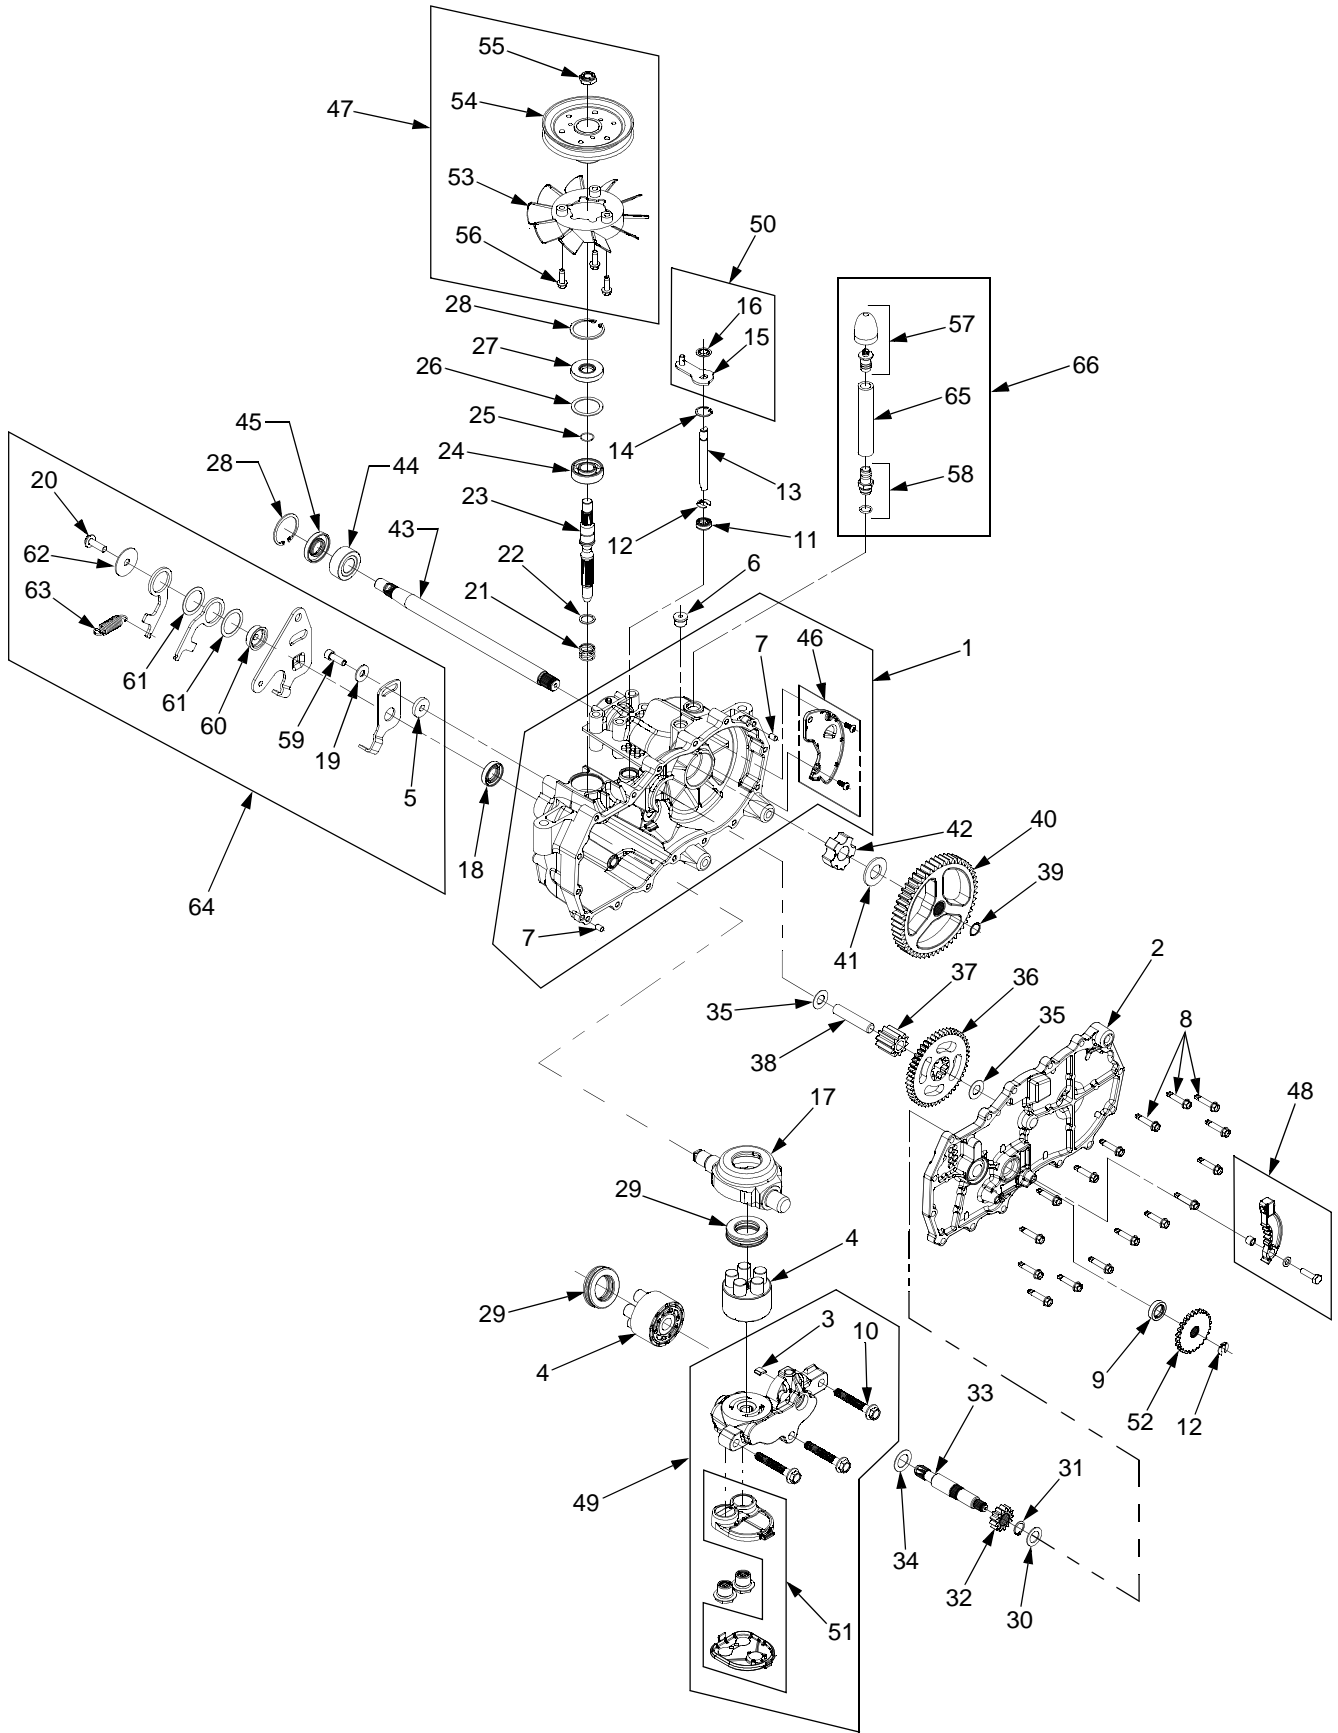

RH TRANSMISSION

RH TRANSMISSION

REF. NO.	PART NUMBER	DESCRIPTION	QTY.	REF. NO.	PART NUMBER	DESCRIPTION	QTY.
1	HG-70862R	Housing Assembly, Main RH	1	35	HG-50132	Washer, HT, .5 x 1.0 x .032 ..	2
2	HG-70863R	Side Assembly, RH	1	36	HG-51129	Gear, 10T/48T	1
3	HG-51448	Plate, Bypass	1	37	HG-51043	Gear, Jackshaft, 10T	1
4	HG-70331	Block Assembly	2	38	HG-51083	Pin, Jackshaft	1
5	HG-51949	Spacer, .32 x 1.005	1	39	HG-44871	Ring, Spiral Retaining	1
6	HG-9005110-5600	Plug, SAE #6	1	40	HG-51633	Gear, Bull, 52T	1
7	HG-9004800-2506	Pin, Stainless	2	41	HG-44875	Washer, 3/4 x 1.5 x .13	1
8	HG-51190	Screw, Hex Self Tapping, ... 1/4-20 x 1.25	16	42	HG-51088	Bearing, Sleeve	1
9	HG-44761	Seal, Lip, .625 x 1.0 x .25	1	43	HG-51954	Axle	1
10	HG-50016	Bolt, Hex Flange, 3/8-24 x 2.5	3	44	HG-51089	Bushing, .752 x 1.571 x .625	1
11	HG-51626	Seal, Lip, .375 x .75 x .25	1	45	HG-51066	Seal, Lip, .75 x 1.577 x .25 ...	1
12	HG-51628	Ring, Retaining, .375 Ext.	2	46	HG-70868R	Kit, Expansion Plate RH	1
13	HG-51625	Rod, Bypass	1	47	HG-70583	Kit, Fan-Pulley	1
14	HG-51627	Ring, Retaining, .75 Int.	1	48	HG-70865	Kit, Brake Arm	1
15	HG-51910	Arm, Bypass	1	49	HG-70864R	Kit, Center Section-Filter RH	1
16	HG-51630	Ring, Retaining, .375 Push ...	1	50	HG-71006	Kit, Bypass Arm	1
17	HG-51048	Swashplate, Trunnion	1	51	HG-70911	Kit, Filter	1
18	HG-51140	Seal, Lip, 18 x 32 x 7	1	52	HG-51635	Disc, Brake Cog	1
19	HG-44130	Washer, Flat, 11/32 x 7/8 x 1/16	1	53	HG-51362	Fan, 6" 10 Blade	1
20	HG-51812	Screw, 5/16-24 x 1.0	1	54	HG-51182	Pulley, 4.5	1
21	HG-2003014	Spring, Compression	1	55	HG-51244	Nut, Hex Insert Lock, 1/2-20	1
22	HG-2003017	Washer, .591 x .787 x .04	1	56	HG-50752	Screw, Hex Wash. Hd. Tapp 1/4-20	3
23	HG-51062	Shaft, Input	1	57	HG-70921	Cap Assembly, Vent	1
24	HG-50315	Bearing, Ball, 17mm x 40 x 12	1	58	HG-70110	Fitting/O-ring Assembly	1
25	HG-2000022	Ring, Wire Retaining, .561	1	59	HG-51616	Screw, Patch, 5/16-24 x 1.0	1
26	HG-50951	Spacer	1	60	HG-51947	Bushing, Pilot, 1.125	1
27	HG-51161	Seal, Lip, 17 x 40 x 7	1	61	HG-51948	Washer, Plastic	2
28	HG-50329	Ring, Retaining	2	62	HG-51950	Washer, 1.5 x .34 x .062	1
29	HG-50551	Bearing, Thrust, 30 x 52 x 13	2	63	HG-51399	Spring, Extension	1
30	HG-44371	Washer, Flat, 5/8 x 1.0 x .05	1	64	HG-71095	Kit, Return Assembly RH	1
31	HG-44145	Ring, Retaining	1	65	HG-51401	Hose, .5 x 4.0	1
32	HG-51130	Gear, Pinion, 13T	1	66	HG-71004	Kit, Breather Assembly	1
33	HG-51632	Shaft, Motor	1				
34	HG-51069	Washer, .71 x 1.16 x .04	1		HG-70853	Kit, Seal	1