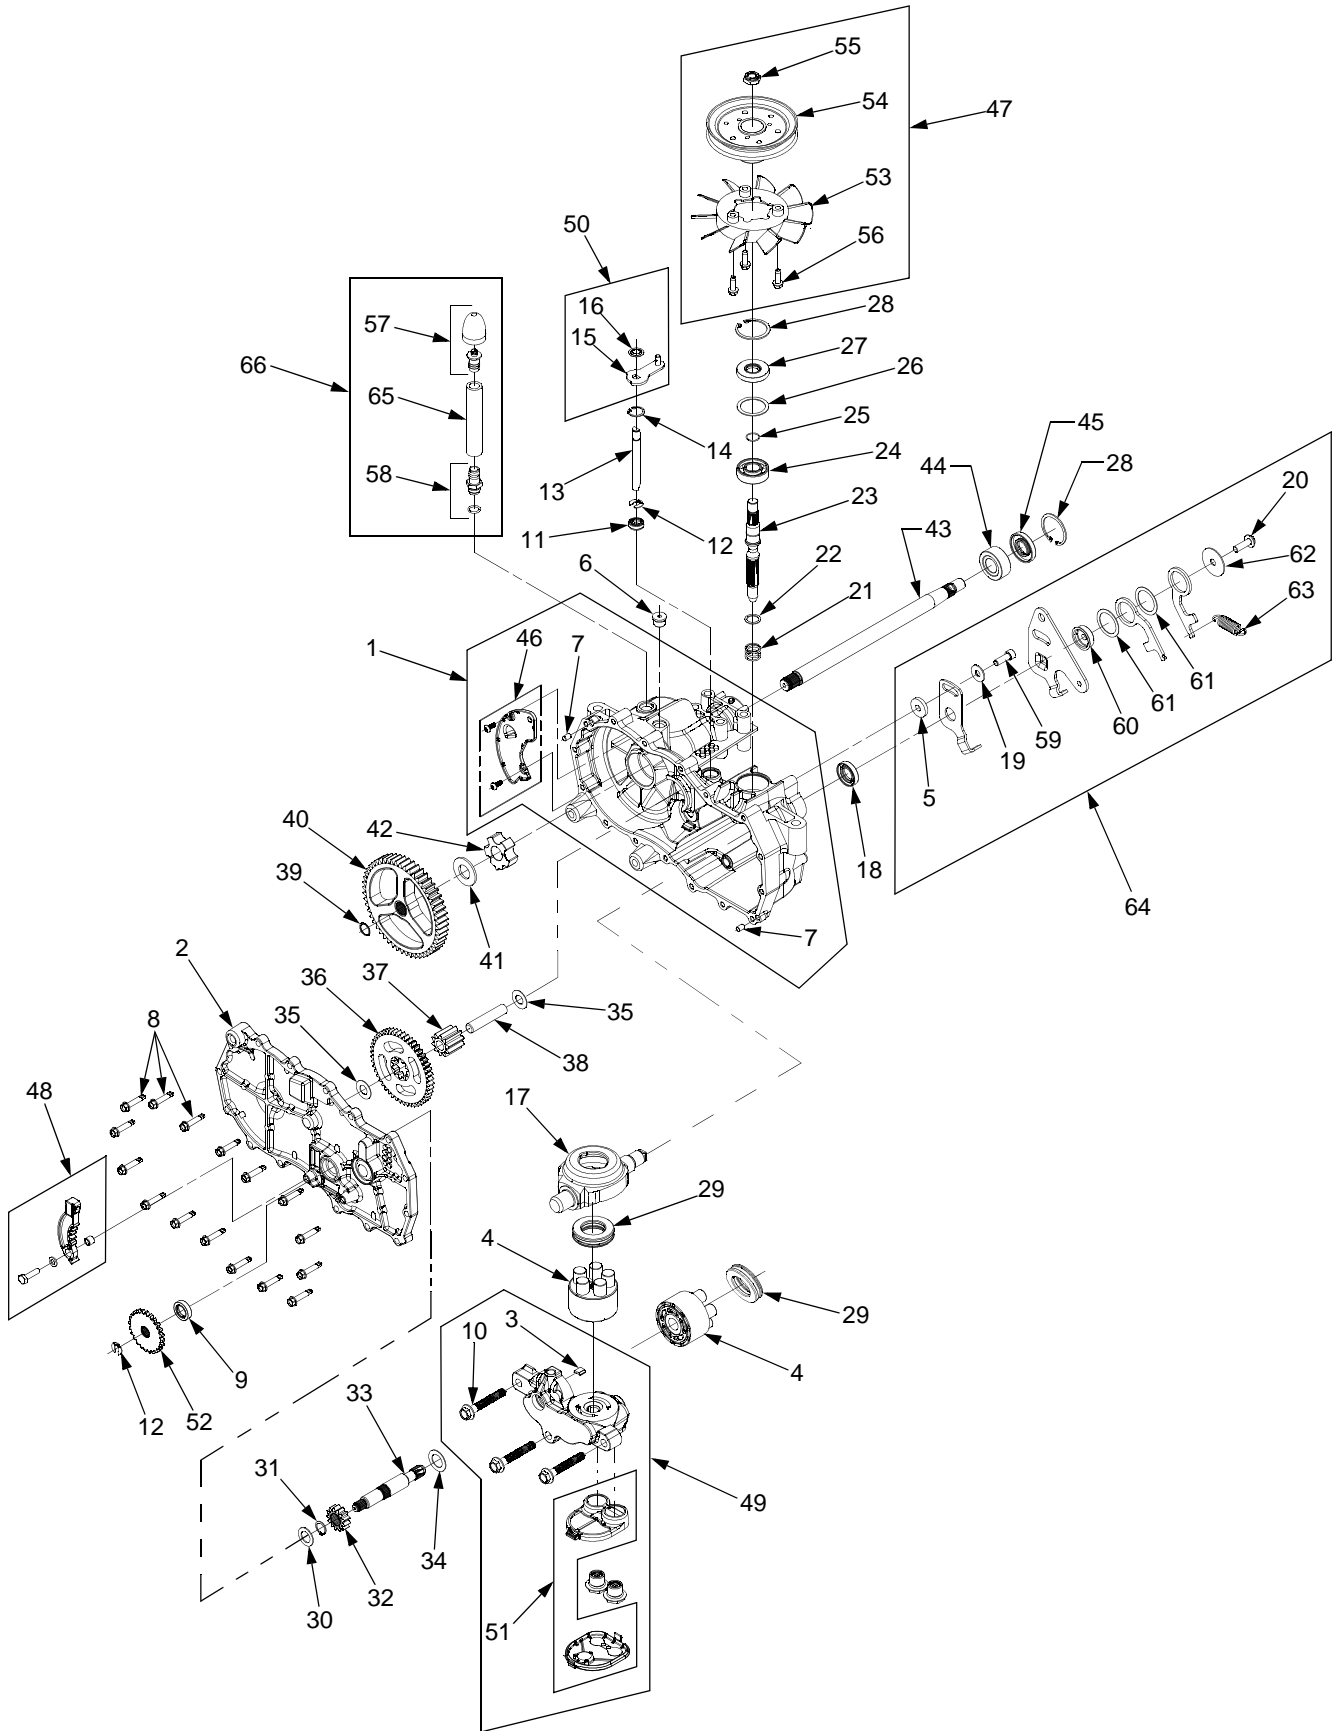

LH TRANSMISSION

LH TRANSMISSION

REF. NO.	PART NUMBER	DESCRIPTION	QTY.	REF. NO.	PART NUMBER	DESCRIPTION	QTY.
1	HG-70862L	Housing Assembly, Main	1	35	HG-50132	Washer, HT, .5 x 1.0 x .032 ..	2
2	HG-70863L	Side Assembly, ...	1	36	HG-51129	Gear, 10T/48T	1
3	HG-51448	Plate, Bypass	1	37	HG-51043	Gear, Jackshaft, 10T	1
4	HG-70331	Block Assembly	2	38	HG-51083	Pin, Jackshaft	1
5	HG-51949	Spacer, .32 x 1.005	1	39	HG-44871	Ring, Spiral Retaining	1
6	HG-9005110-5600	Plug, SAE #6	1	40	HG-51633	Gear, Bull, 52T	1
7	HG-9004800-2506	Pin, Stainless	2	41	HG-44875	Washer, 3/4 x 1.5 x .13	1
8	HG-51190	Screw, Hex Self Tapping, ...	16	42	HG-51088	Bearing, Sleeve	1
		1/4-20 x 1.25		43	HG-51954	Axle	1
9	HG-44761	Seal, Lip, .625 x 1.0 x .25	1	44	HG-51089	Bushing, .752 x 1.571 x .625	1
10	HG-50016	Bolt, Hex Flange, 3/8-24 x 2.5	3	45	HG-51066	Seal, Lip, .75 x 1.577 x .25 ...	1
11	HG-51626	Seal, Lip, .375 x .75 x .25	1	46	HG-70868L	Kit, Expansion Plate	1
12	HG-51628	Ring, Retaining, .375 Ext.	2	47	HG-70591	Kit, Fan-Pulley	1
13	HG-51625	Rod, Bypass	1	48	HG-70865	Kit, Brake Arm	1
14	HG-51627	Ring, Retaining, .75 Int.	1	49	HG-70864L	Kit, Center Section-Filter	1
15	HG-51910	Arm, Bypass	1	50	HG-71006	Kit, Bypass Arm	1
16	HG-51630	Ring, Retaining, .375 Push ...	1	51	HG-70911	Kit, Filter	1
17	HG-51048	Swashplate, Trunnion	1	52	HG-51635	Disc, Brake Cog	1
18	HG-51140	Seal, Lip, 18 x 32 x 7	1	53	HG-51365	Fan, 6" 10 Blade	1
19	HG-44130	Washer, Flat, 11/32 x 7/8 x 1/16	1	54	HG-50302	Pulley Kit, 4.5	1
20	HG-51812	Screw, 5/16-24 x 1.0	1	55	HG-51244	Nut, Hex Insert Lock, 1/2-20	1
21	HG-2003014	Spring, Compression	1	56	HG-50752	Screw, Hex Wash. Hd. Tapp	3
22	HG-2003017	Washer, .591 x .787 x .04	1			1/4-20	
23	HG-51062	Shaft, Input	1	57	HG-70921	Cap Assembly, Vent	1
24	HG-50315	Bearing, Ball, 17mm x 40 x 12	1	58	HG-70110	Fitting/O-ring Assembly	1
25	HG-2000022	Ring, Wire Retaining, .561	1	59	HG-51616	Screw, Patch, 5/16-24 x 1.0	1
26	HG-50951	Spacer	1	60	HG-51947	Bushing, Pilot, 1.125	1
27	HG-51161	Seal, Lip, 17 x 40 x 7	1	61	HG-51948	Washer, Plastic	2
28	HG-50329	Ring, Retaining	2	62	HG-51950	Washer, 1.5 x .34 x .062	1
29	HG-50551	Bearing, Thrust, 30 x 52 x 13	2	63	HG-51399	Spring, Extension	1
30	HG-44371	Washer, Flat, 5/8 x 1.0 x .05	1	64	HG-71094	Kit, Return Assembly	1
31	HG-44145	Ring, Retaining	1	65	HG-51401	Hose, .5 x 4.0	1
32	HG-51130	Gear, Pinion, 13T	1	66	HG-71004	Kit, Breather Assembly	1
33	HG-51632	Shaft, Motor	1				
34	HG-51069	Washer, .71 x 1.16 x .04	1		HG-70853	Kit, Seal	1