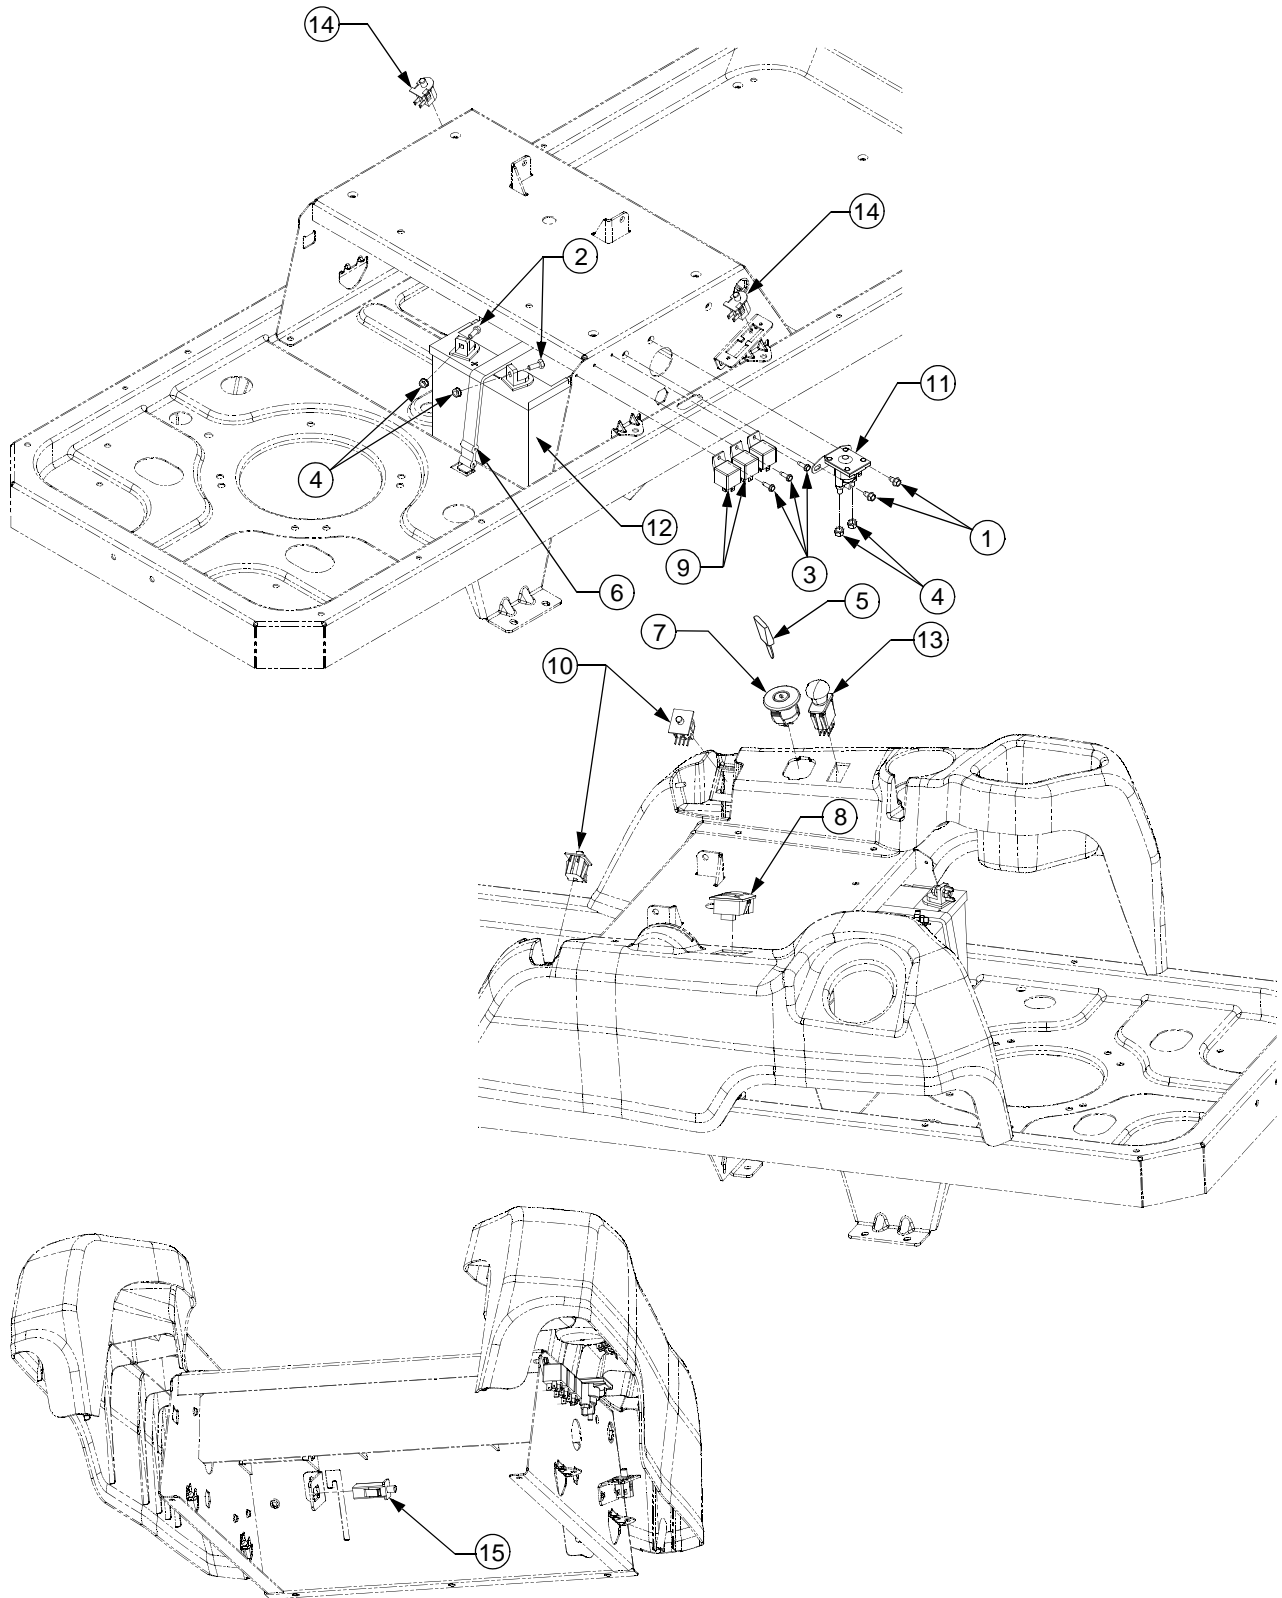

FORM NO. 769-01127
(2/04)

MODEL RZT 22

TABLE OF CONTENTS

DESCRIPTION	PAGE
Frame and Drive Idler Assembly	3
Electrical	4
Operator's Platform	6
Controls and Deck Lift	8
Front Axle	10
Rear Drive and Wheels	11
RH Transmission	12
LH Transmission	14
42" Mower Deck	16
Engine Connections	18
Engine	
Crankcase, Breather, Governor and Lubrication	20
Cylinder Head, Crankshaft, Camshaft and Valves	22
Carburetor and Intake Manifold	24
Fuel System and Carburetor Linkage	26
Flywheel and Electrical	27
Air Filter, Blower Housing and Engine Air Guides	28
Starter Motor	29
Service Kits	30

Cub Yellow: 0716
Cub Beige: 0499
Powder Black: 0637

FRAME AND DRIVE IDLER ASSEMBLY

REF. NO.	PART NUMBER	DESCRIPTION	QTY.
1	603-04142	Frame Assembly	1
	777D03479	Graphic, Cub Cadet	1
2	603-04147	Idler Arm, Drive	1
3	710-0520	Screw, Hex Cap, 3/8-16 x 1.5 GR5	1
4	712-0431	Nut, Hex Flange Lock, 3/16 GRF	1
5	712-0290	Nut, Hex Lock, 7/16-14 GRA	1
6	732-0626	Spring, Extension, .75 x 5.06	1
7	736-0300	Washer, Flat, .406 x .875 x .059	1
8	736-0322	Washer, Flat, .45 x 1.25 x .164 HT ...	1
9	737-3000	Fitting, Lube, 3/16 Drive	1
10	738-3005A	Screw, Shoulder, .68 x 1.59	1
11	756-0627B	Pulley, Idler, 3.50 Dia.	1

ELECTRICAL

ELECTRICAL

REF. NO.	PART NUMBER	DESCRIPTION	QTY.
1	710-0599	Screw, Hex Wash. Hd. Tapp, 1/4-20 x .5	2
2	710-3015	Screw, Hex Cap, 1/4-20 x .75 GR5 ..	2
3	710-1237	Screw, Hex Wash. Hd. Tapp #10-32 x .625	3
4	712-0271	Nut, Hex Sems, 1/4-20	4
5	925-1745	Key	1
6	723-0467	Strap, Battery	1
	732-0696	Hook, Wire Rectangular	2
7	725-04019	Switch, Ignition	1
8	725-04036A	Meter, Hour	1
9	725-04164	Relay	3
10	725-04165	Switch, Dbl. Pole - Neutral	2
11	725-1426	Solenoid	1
12	725-1707D	Battery, 245 CCA	1
13	725-1716	Switch, PTO	1
14	725-3166	Switch, Snap Mount (N.C.) - Reverse	2
15	725-3191A	Switch, Plunger, (N.O./N.O.) - Brake	1
†	725-04170	Harness Assembly, Wire	1
†	725-04187	Cable Wire, Red - Starter	1
†	725-04188	Cable Wire, Black - to Ground	1
†	625-04023	Cable Wire, Red - Solenoid	1