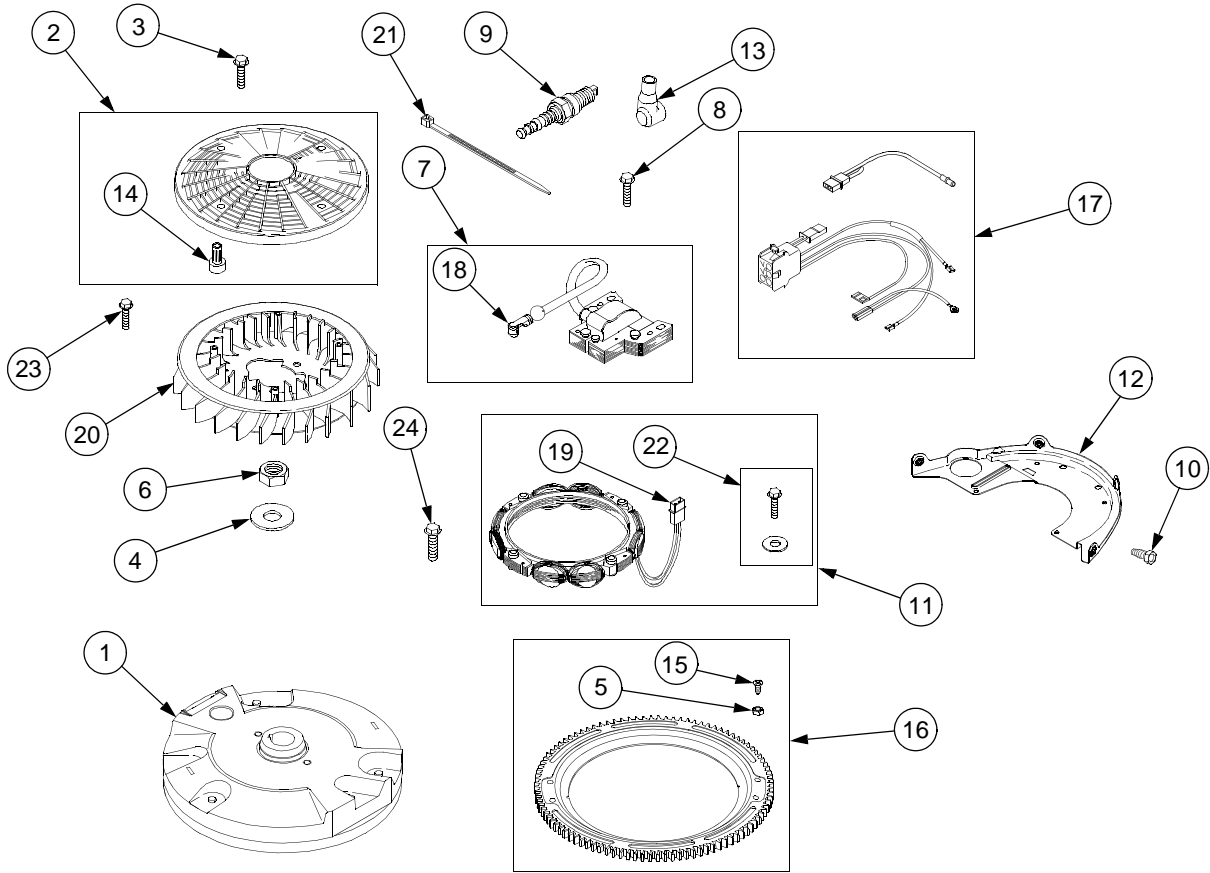

FLYWHEEL AND ELECTRICAL

REF. NO.	PART NUMBER	DESCRIPTION	QTY.
1	BS-691053	Flywheel	1
2	BS-691055	Screen, Rotating	1
3	BS-698425	Screw (Rotating Screen)	4
4	BS-691056	Washer	1
5	BS-693148	Nut	4
6	BS-691059	Nut, Flywheel	1
7	BS-691060	Armature, Magneto	1
8	BS-691061	Screw	2
9	759-3336	Spark Plug (RC12YC)	2
10	BS-697820	Screw	4
11	BS-696457	Alternator	1
12	BS-691009	Plate, Back	1
13	BS-66538	Boot, Spark Plug	2
14	BS-691215	Spacer	4
15	BS-693149	Screw	4
16	BS-499612	Gear, Ring	1
17	BS-698330	Harness, Wiring	1
18	BS-493880	Terminal, Spark Plug	2
19	BS-399916	Wire/Connector, Alternator	1
20	BS-499603	Fan, Flywheel	1
21	BS-280275	Tie, Cable	1
22	BS-698516	Kit, Screw/Washer	1
23	BS-690372	Screw	4
24	BS-691183	Screw	2