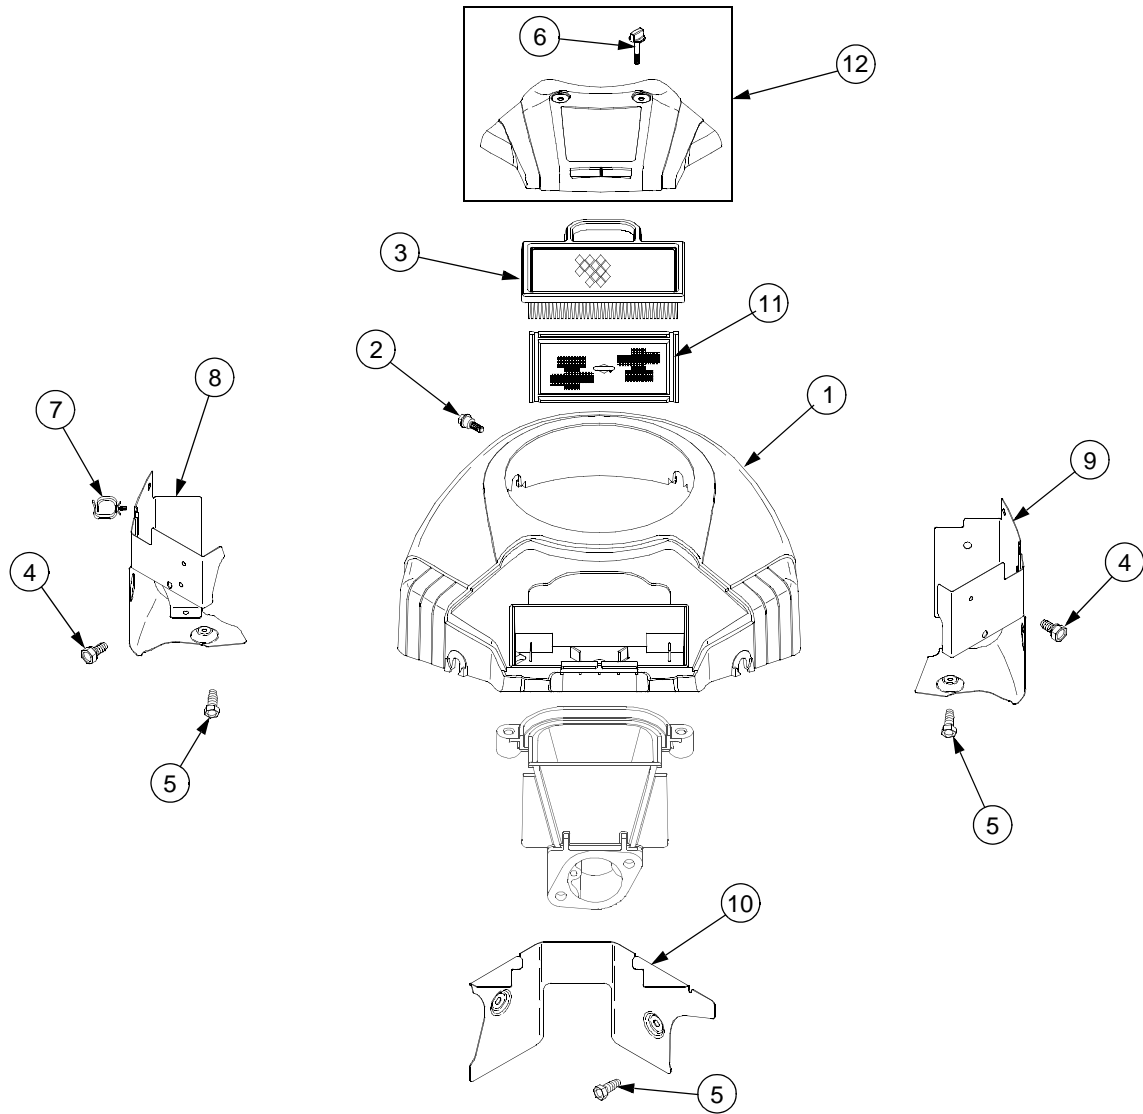

AIR FILTER, BLOWER HOUSING AND ENGINE AIR GUIDES

REF. NO.	PART NUMBER	DESCRIPTION	QTY.
1	BS-695277	Housing, Blower	1
2	BS-691005	Screw (Blower Housing)	6
3	BS-499486	Filter, Air Cleaner Cartridge	1
4	BS-691003	Screw (Air Guide Cover)	2
5	BS-691108	Screw (Air Guide Cover)	4
6	BS-691008	Knob, Air Cleaner	2
7	BS-691010	Clip	1
8	BS-691012	Cover, Air Guide	1
9	BS-691014	Cover, Air Guide	1
10	BS-691015	Cover, Air Guide	1
11	BS-273638	Filter, Pre Cleaner	1
12	BS-499788	Cover, Air Cleaner	1