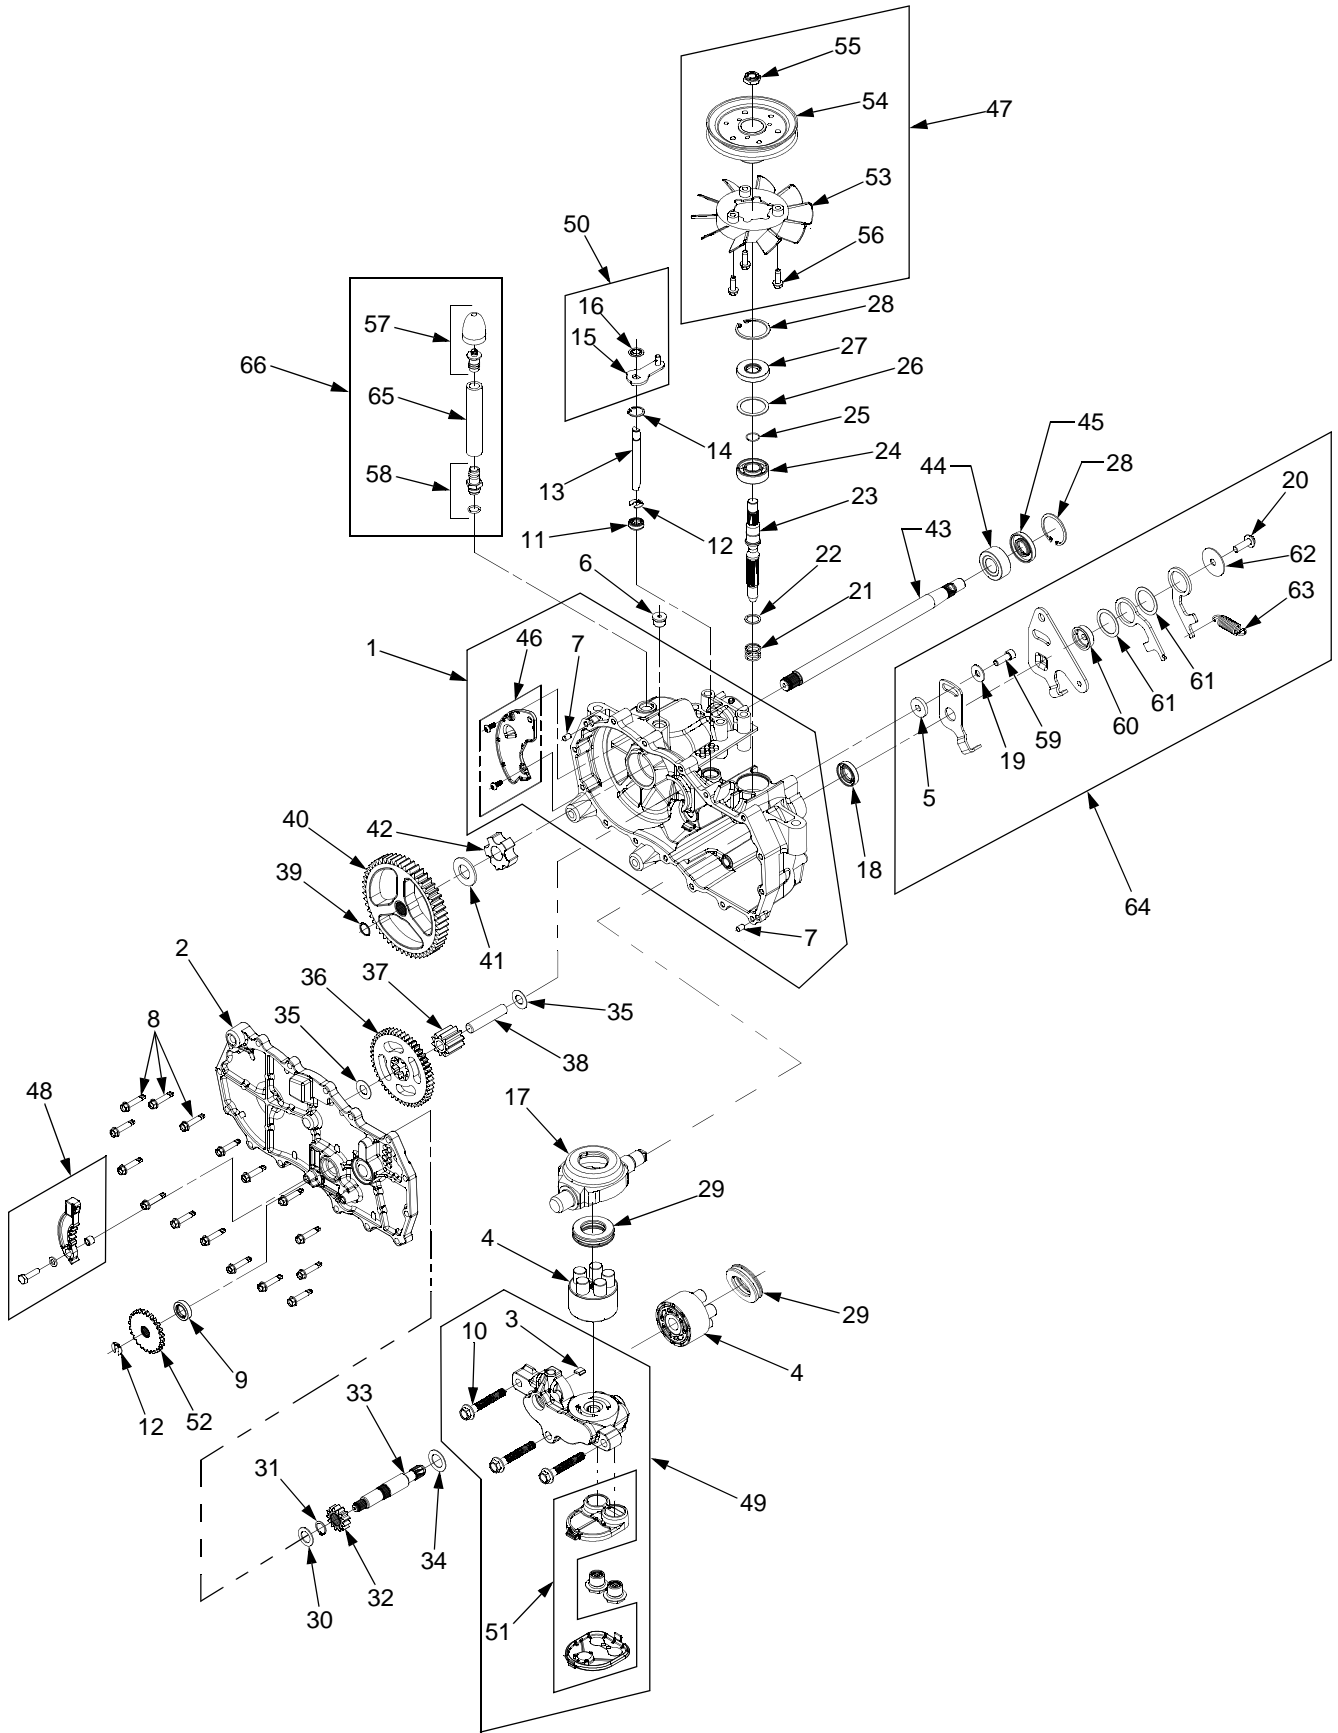

LH TRANSMISSION

LH TRANSMISSION

REF. NO.	PART NUMBER	DESCRIPTION	QTY.	REF. NO.	PART NUMBER	DESCRIPTION	QTY.
1	HG-70862L	Housing Assembly, Main	1	35	HG-50132	Washer, HT, .5 x 1.0 x .032 ..	2
2	HG-70863L	Side Assembly, ...	1	36	HG-51129	Gear, 10T/48T	1
3	HG-51448	Plate, Bypass	1	37	HG-51043	Gear, Jackshaft, 10T	1
4	HG-70331	Block Assembly	2	38	HG-51083	Pin, Jackshaft	1
5	HG-51949	Spacer, .32 x 1.005	1	39	HG-44871	Ring, Spiral Retaining	1
6	HG-9005110-5600	Plug, SAE #6	1	40	HG-51633	Gear, Bull, 52T	1
7	HG-9004800-2506	Pin, Stainless	2	41	HG-44875	Washer, 3/4 x 1.5 x .13	1
8	HG-51190	Screw, Hex Self Tapping, ... 1/4-20 x 1.25	16	42	HG-51088	Bearing, Sleeve	1
9	HG-44761	Seal, Lip, .625 x 1.0 x .25	1	43	HG-51954	Axle	1
10	HG-50016	Bolt, Hex Flange, 3/8-24 x 2.5	3	44	HG-51089	Bushing, .752 x 1.571 x .625	1
11	HG-51626	Seal, Lip, .375 x .75 x .25	1	45	HG-51066	Seal, Lip, .75 x 1.577 x .25 ...	1
12	HG-51628	Ring, Retaining, .375 Ext.	2	46	HG-70868L	Kit, Expansion Plate	1
13	HG-51625	Rod, Bypass	1	47	HG-70591	Kit, Fan-Pulley	1
14	HG-51627	Ring, Retaining, .75 Int.	1	48	HG-70865	Kit, Brake Arm	1
15	HG-51910	Arm, Bypass	1	49	HG-70864L	Kit, Center Section-Filter	1
16	HG-51630	Ring, Retaining, .375 Push ...	1	50	HG-71006	Kit, Bypass Arm	1
17	HG-51048	Swashplate, Trunnion	1	51	HG-70911	Kit, Filter	1
18	HG-51140	Seal, Lip, 18 x 32 x 7	1	52	HG-51635	Disc, Brake Cog	1
19	HG-44130	Washer, Flat, 11/32 x 7/8 x 1/16	1	53	HG-51365	Fan, 6" 10 Blade	1
20	HG-51812	Screw, 5/16-24 x 1.0	1	54	HG-50302	Pulley Kit, 4.5	1
21	HG-2003014	Spring, Compression	1	55	HG-51244	Nut, Hex Insert Lock, 1/2-20	1
22	HG-2003017	Washer, .591 x .787 x .04	1	56	HG-50752	Screw, Hex Wash. Hd. Tapp 1/4-20	3
23	HG-51062	Shaft, Input	1	57	HG-70921	Cap Assembly, Vent	1
24	HG-50315	Bearing, Ball, 17mm x 40 x 12	1	58	HG-70110	Fitting/O-ring Assembly	1
25	HG-2000022	Ring, Wire Retaining, .561	1	59	HG-51616	Screw, Patch, 5/16-24 x 1.0	1
26	HG-50951	Spacer	1	60	HG-51947	Bushing, Pilot, 1.125	1
27	HG-51161	Seal, Lip, 17 x 40 x 7	1	61	HG-51948	Washer, Plastic	2
28	HG-50329	Ring, Retaining	2	62	HG-51950	Washer, 1.5 x .34 x .062	1
29	HG-50551	Bearing, Thrust, 30 x 52 x 13	2	63	HG-51399	Spring, Extension	1
30	HG-44371	Washer, Flat, 5/8 x 1.0 x .05	1	64	HG-71094	Kit, Return Assembly	1
31	HG-44145	Ring, Retaining	1	65	HG-51401	Hose, .5 x 4.0	1
32	HG-51130	Gear, Pinion, 13T	1	66	HG-71004	Kit, Breather Assembly	1
33	HG-51632	Shaft, Motor	1				
34	HG-51069	Washer, .71 x 1.16 x .04	1		HG-70853	Kit, Seal	1