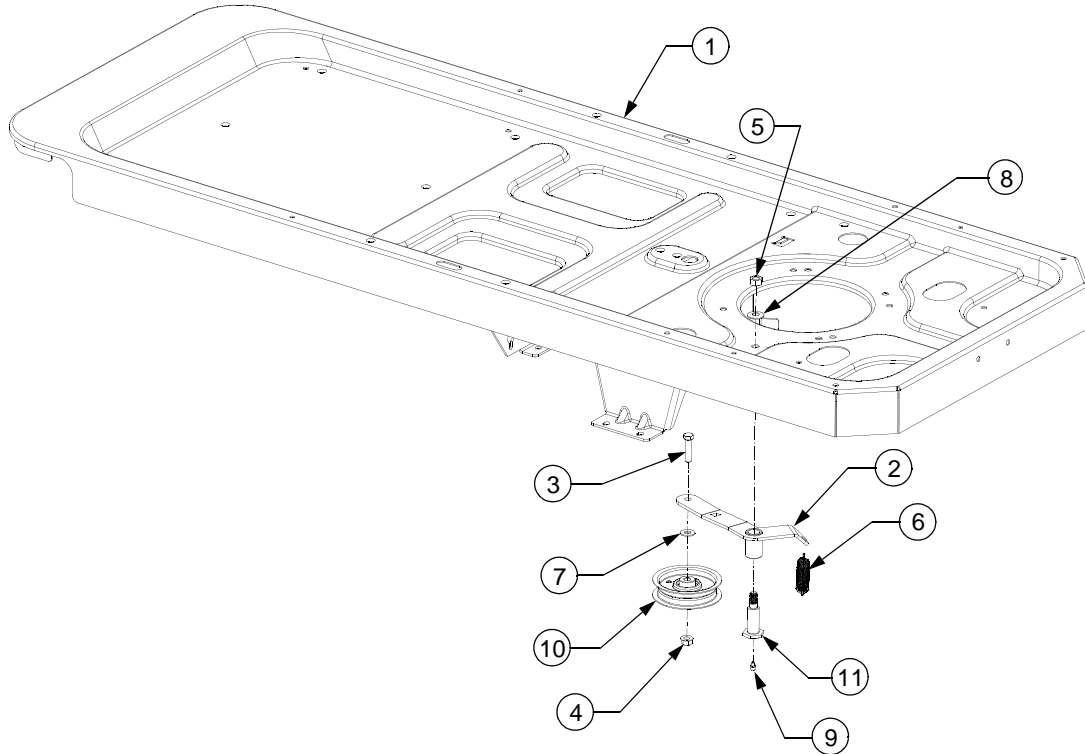

FRAME AND DRIVE IDLER ASSEMBLY

REF. NO.	PART NUMBER	DESCRIPTION	QTY.
1	603-04142	Frame Assembly	1
	777D03479	Graphic, Cub Cadet	1
2	603-04147	Idler Arm, Drive	1
3	710-0520	Screw, Hex Cap, 3/8-16 x 1.5 GR5	1
4	712-0431	Nut, Hex Flange Lock, 3/16 GRF	1
5	712-0290	Nut, Hex Lock, 7/16-14 GRA	1
6	732-0626	Spring, Extension, .75 x 5.06	1
7	736-0300	Washer, Flat, .406 x .875 x .059	1
8	736-0322	Washer, Flat, .45 x 1.25 x .164 HT ...	1
9	737-3000	Fitting, Lube, 3/16 Drive	1
10	738-3005A	Screw, Shoulder, .68 x 1.59	1
11	756-0627B	Pulley, Idler, 3.50 Dia.	1