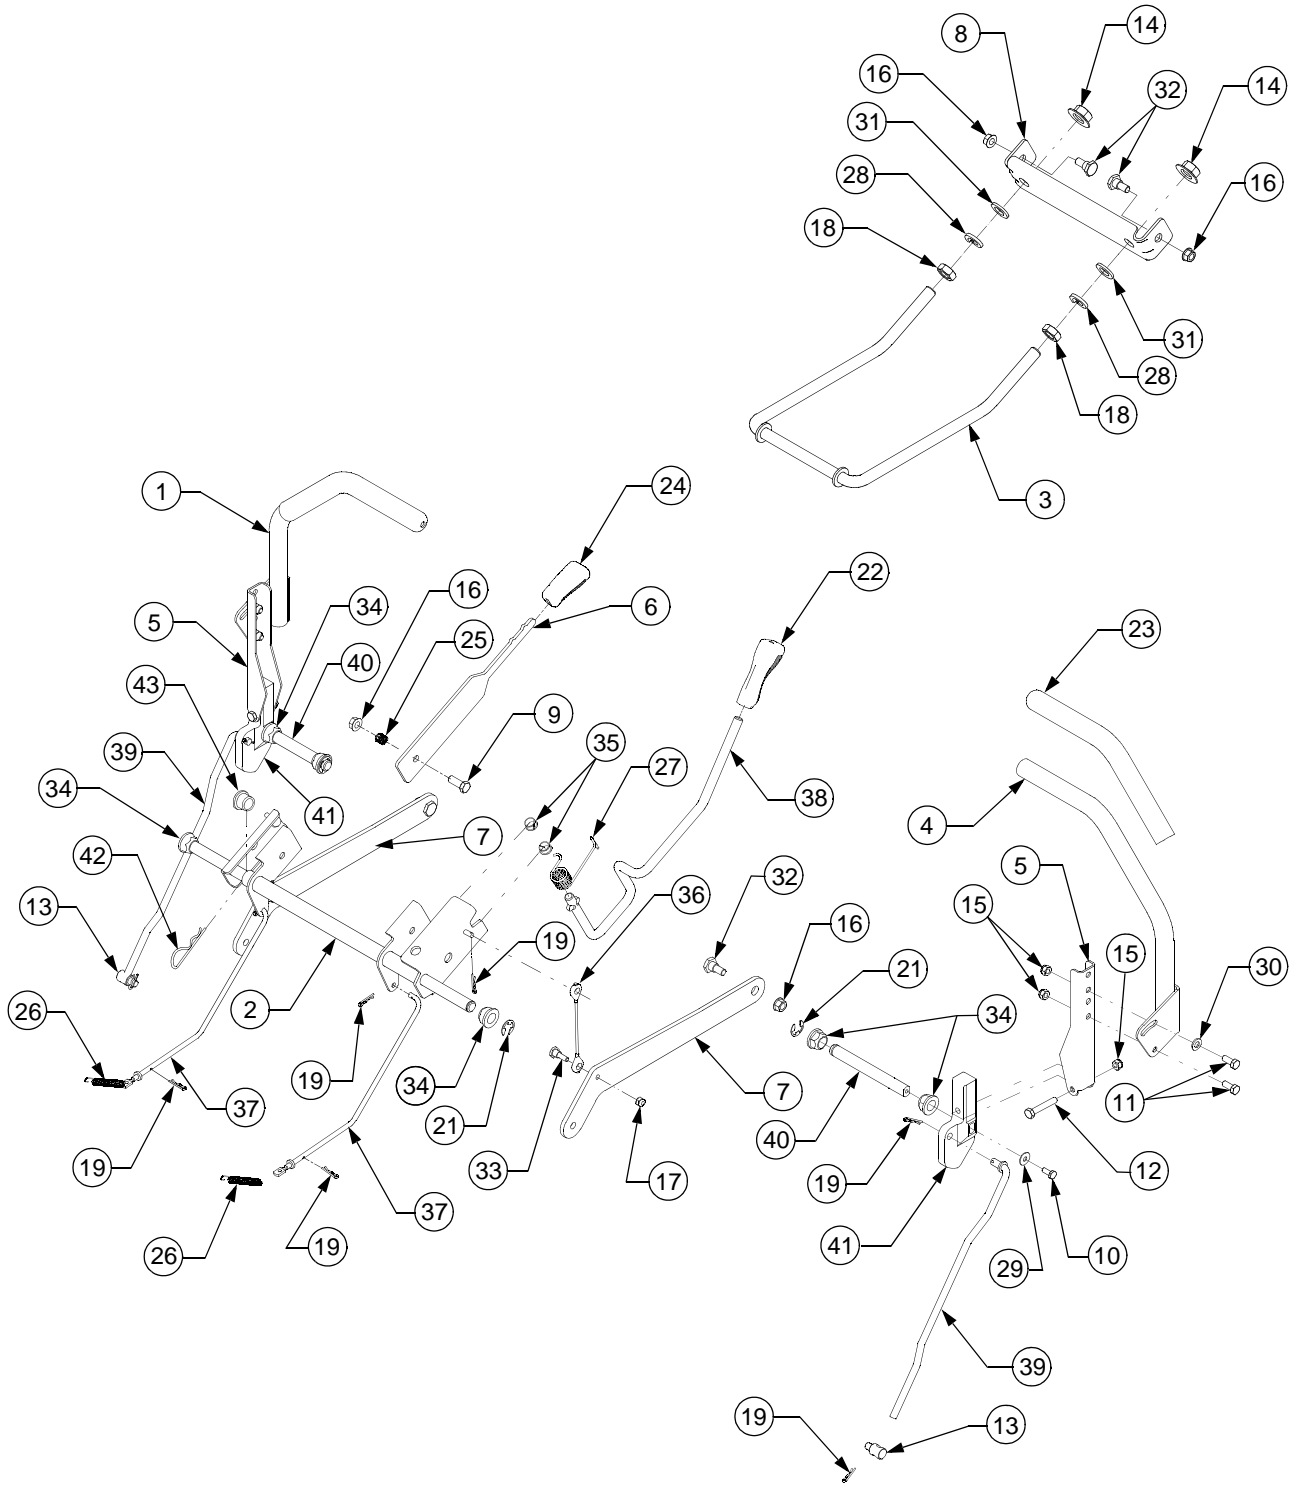

CONTROLS AND DECK LIFT

CONTROLS AND DECK LIFT

REF. NO.	PART NUMBER	DESCRIPTION	QTY.
1	603-04150	Lever, Lapbar, LH	1
2	603-04160	Shaft Assembly, Deck Lift	1
3	603-04161	Rod, Deck Front Hanger	1
4	603-04181	Lever, Lapbar, RH	1
5	703-05387	Bracket, Lapbar Pivot	2
6	703-05396	Handle, Brake	1
7	703-05401	Arm, Deck Lift	2
8	703-05414	Bracket, Front Deck Hanger	1
9	710-0514	Screw, Hex Cap, 3/8-16 x 1.0 GR5 ..	1
10	710-0751	Screw, Hex Cap, 1/4-20 x .62 GR5 ..	2
11	710-3008	Screw, Hex Cap, 5/16-18 x .75 GR5	4
12	710-3180	Screw, Hex Cap, 5/16-18 x 1.75 GR5	2
13	711-0198	Ferrule, 3/8-24 x .375	2
14	712-0417A	Nut, Hex Flange, 5/8-18	2
15	712-0429	Nut, Hex Insert Lock, 5/16-18 GR5 ..	6
16	712-0431	Nut, Hex Flange Lock, 3/8-16 GRF	5
17	712-0896	Nut, Hex Insert Lock, 1/4-28 GR2	2
18	712-3056	Nut, Hex Jam, 5/8-18 GR5	2
19	714-0104	Pin, Internal Cotter	10
21	716-0106	E-Ring , .625 Dia. Shaft	4
22	720-0311	Grip, Handle	1
23	731-04719	Grip, Lapbar	2
24	731-04735	Grip, Handle	1
25	732-0334	Spring, Compression	1
26	732-0611	Spring, Extension	2
27	732-0874	Spring, Torsion	1
28	736-0158	Washer, Lock, 5/8	2
29	736-0270	Washer, Bell, .265 x .75 x .062	2
30	736-0275	Washer, Flat, .344 x .688 x .065	2
31	736-0366	Washer, Flat, .64 x 1.12 x .125	2
32	738-0143	Screw, Shoulder, .498 x .340:3/8-16	4
33	738-04100	Screw, Shoulder, 1/4-28 x .375	2
34	741-0225	Bearing, Hex Flange	6
35	741-0715	Bearing, Flange Snap, .50 ID	2
36	746-0970	Cable, Deck Lift, 5.05 Long	2
37	747-04218	Rod, Brake	2
38	747-04224	Rod, Deck Lift Handle	1
39	747-04225	Rod, Lapbar Control	2
40	747-04226	Shaft, Control	2
41	748-04052	Hub, Control	2
42	714-3020	Pin, Internal Cotter	1
43	741-3074	Bearing, Flange, .626 x .938 x .344 ..	2