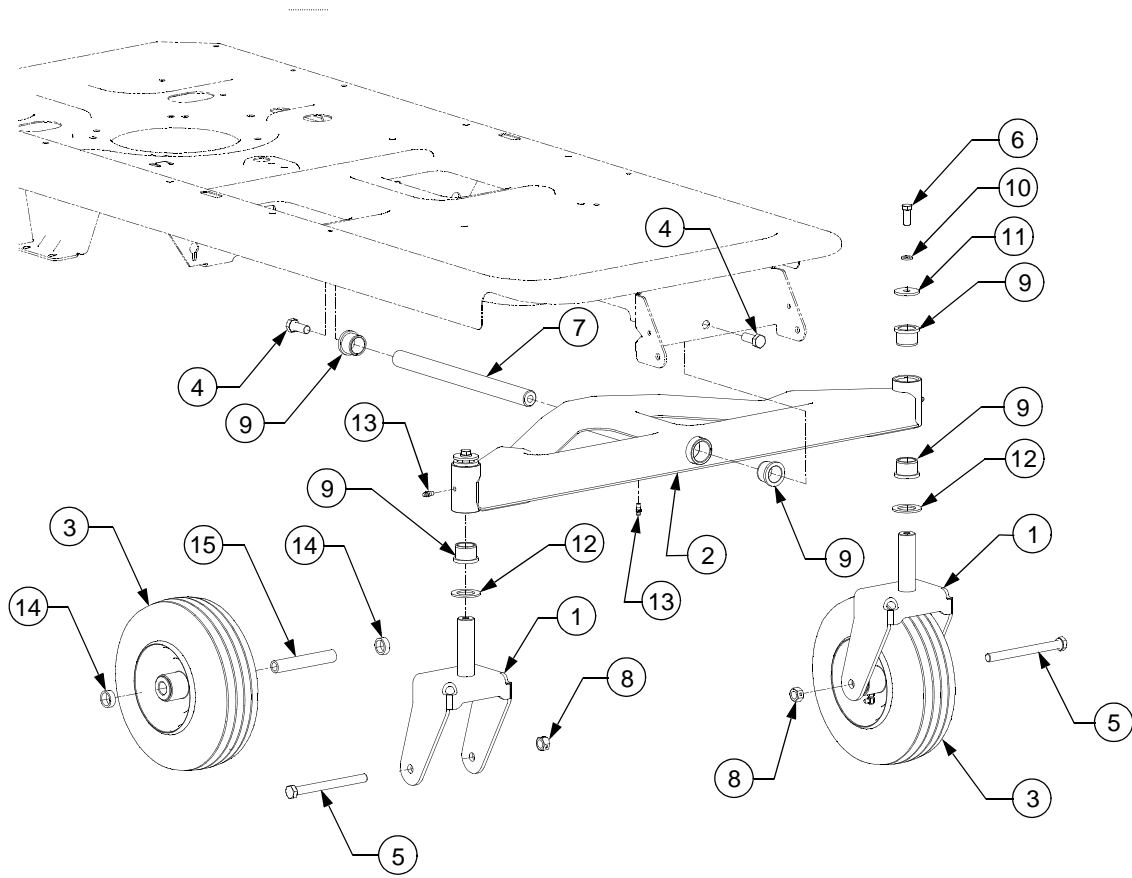

FRONT AXLE

REF. NO.	PART NUMBER	DESCRIPTION	QTY.
1	603-0363A	Bracket, Castor Wheel	2
2	603-04148	Axle, Front Pivot	1
3	634-3163	Wheel Assembly, 11.0 x 4.0 x 5.0	2
4	710-04186	Screw, Hex Lock, 1/2-13 x 1.25 GR5	2
5	710-0506	Screw, Hex Cap, 1/2-20 x 5.5 GR5	2
6	710-0514	Screw, Hex Cap, 3/8-16 x 1.0 GR5 ..	2
7	711-04228	Shaft, Axle	1
8	712-0239	Nut, Hex Lock, 1/2-20 GRA	2
9	731-0374	Bearing, Flange, 1.0 x 1.254	6
10	736-0169	Washer, Lock, 3/8	2
11	736-0227	Washer, Flat, .39 x 1.5 x .134	2
12	736-0250	Washer, Flat, 1.0 x 1.75 x .107	2
13	737-3000	Fitting, Lube, 3/16 Drive	3
14	750-0456	Spacer, .79 x .347	4
15	750-3197A	Spacer, Wheel	2