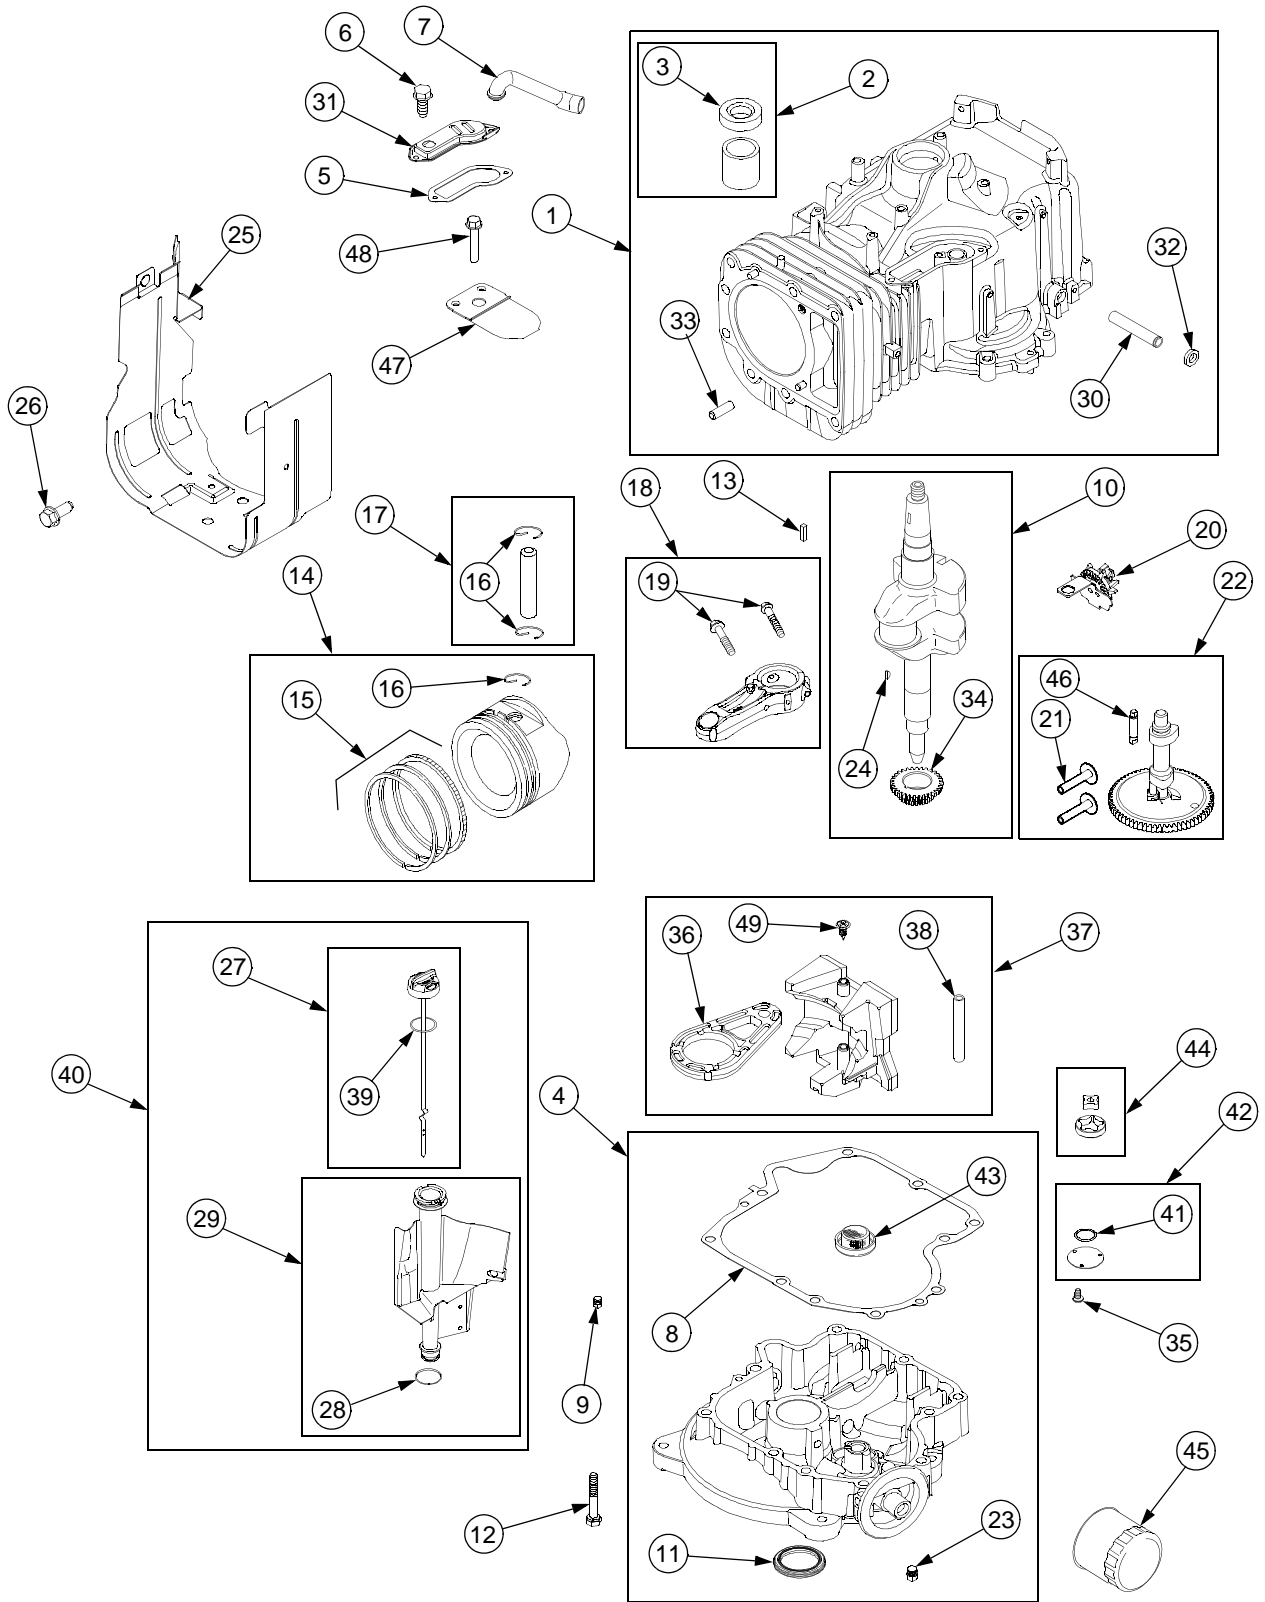

CRANKCASE, CRANKSHAFT AND PISTON

CRANKCASE, CRANKSHAFT AND PISTON

REF. NO.	PART NUMBER	DESCRIPTION	QTY.	REF. NO.	PART NUMBER	DESCRIPTION	QTY.
1	BS-697174	Cylinder Assembly	1	26	BS-691003	Screw	2
2	BS-399265	Kit, Bushing/Seal (Magneto Side) .	1	27	BS-697086	Dipstick	1
3	BS-391086	Seal, Oil	1	28	BS-691032	Seal, Dipstick Tube	1
4	BS-697188	Sump, Engine	1	29	BS-697085	Tube, Dipstick	1
5	BS-697109	Gasket, Breather	1	30	BS-697144	Bushing, Governor Lever	1
6	BS-697157	Screw (Breather Assembly)	2	31	BS-697112	Cover, Breather Passage	1
7	BS-697113	Tube, Breather	1	32	BS-692407	Seal, Governor Shaft	1
8	BS-697110	Gasket, Crankcase	1	33	BS-690959	Pin, Locating	2
9	BS-691680	Plug, Oil Drain	1	34	BS-697128	Gear, Timing	1
10	BS-697127	Crankshaft	1	35	BS-691033	Screw (Oil Pump Cover)	3
11	BS-690947	Seal, Oil	1	36	BS-697607	Link, Counterweight	1
12	BS-692125	Screw	10	37	BS-697134	Counterweight	1
13	BS-222698	Key, Flywheel	1	38	BS-697392	Pin, Counterweight	1
14	BS-699025	Piston Assembly (Standard)	1	39	BS-691031	Seal, O-Ring (Dipstick Tube)	1
	BS-699041	Piston Assembly (.020 Oversize) ..	1	40	BS-697087	Dipstick/Tube Assembly	1
15	BS-699026	Ring Set, Piston (Standard)	1	41	BS-690589	O-Ring Seal (Oil Pump Cover)	1
	BS-687171	Ring Set, Piston (.020 Oversize) ...	1	42	BS-499613	Cover, Oil Pump	1
16	BS-698469	Lock Ring, Piston Pin	2	43	BS-690770	Screen, Oil Pump	1
17	BS-697099	Pin, Piston (Standard)	1	44	BS-499054	Pump, Oil	1
18	BS-697126	Rod, Connecting (Standard)	1	45	BS-492932	Filter, Oil	1
	BS-697263	Rod, Connecting (.020 Undersize)	1	46	BS-693784	Shaft, Pump	1
19	BS-692852	Screw (Connecting Rod)	2	47	BS-697124	Reed, Breather	1
20	BS-691968	Slinger, Governor/Oil	1	48	BS-697104	Screw	2
21	BS-690564	Tappet, Valve	2	49	BS-697156	Plug, AVS Counterweight	1
22	BS-698492	Camshaft	1		BS-697762	Shortblock	1
23	BS-690283	Plug, Oil	1		BS-31G777-0036	Engine, Replacement	1
24	BS-691639	Key, Timing	1				
25	BS-697107	Shield, Cylinder	1