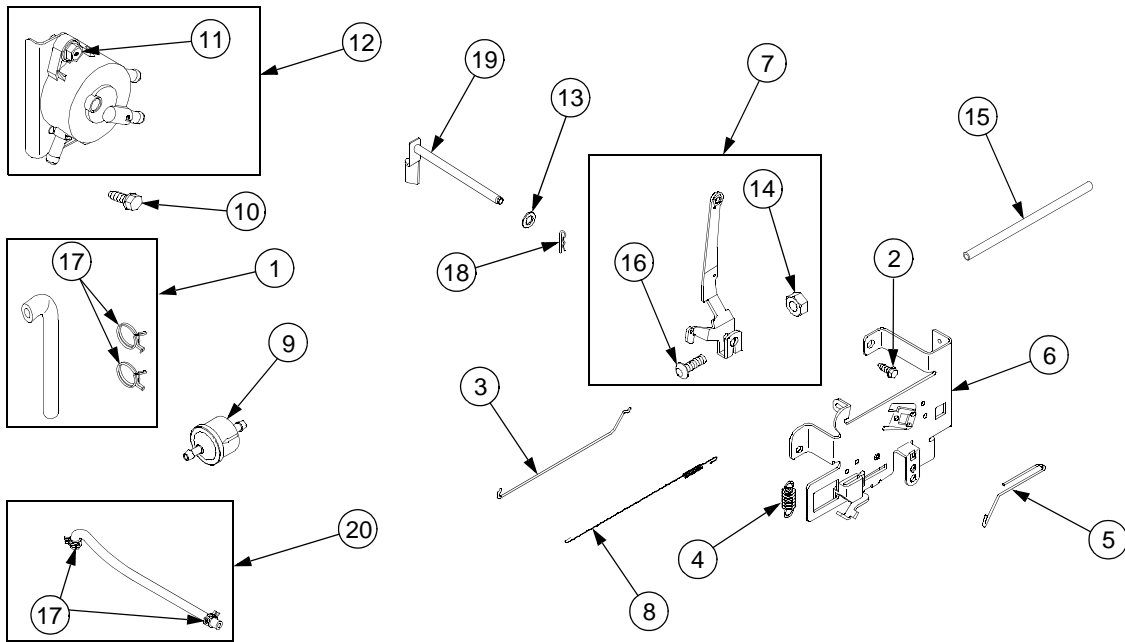

FUEL SYSTEM AND CONTROLS

REF. NO.	PART NUMBER	DESCRIPTION	QTY.
1	BS-698417	Line, Fuel	1
2	BS-691693	Screw (Control Bracket)	2
3	BS-691841	Link, Mechanical Governor	1
4	BS-692208	Spring, Governor	1
5	BS-691840	Link, Choke	1
6	BS-694042	Bracket, Control	1
7	BS-691374	Control Lever, Governor	1
8	BS-691842	Spring, Governor Link	1
9	BS-691035	Filter, Fuel	1
10	BS-694476	Screw (Fuel Pump)	1
11	BS-690297	Screw (Fuel Pump)	1
12	BS-697090	Pump, Fuel	1
13	BS-691691	Washer	1
14	BS-691251	Nut (Governor Control Lever)	1
15	BS-690581	Shield, Cable	1
16	BS-691119	Bolt (Governor Control Lever)	1
17	BS-95162	Clamp, Hose	4
18	BS-691620	Pin, Cotter	1
19	BS-692012	Crank, Governor	1
20	BS-697091	Hose, Vacuum	1