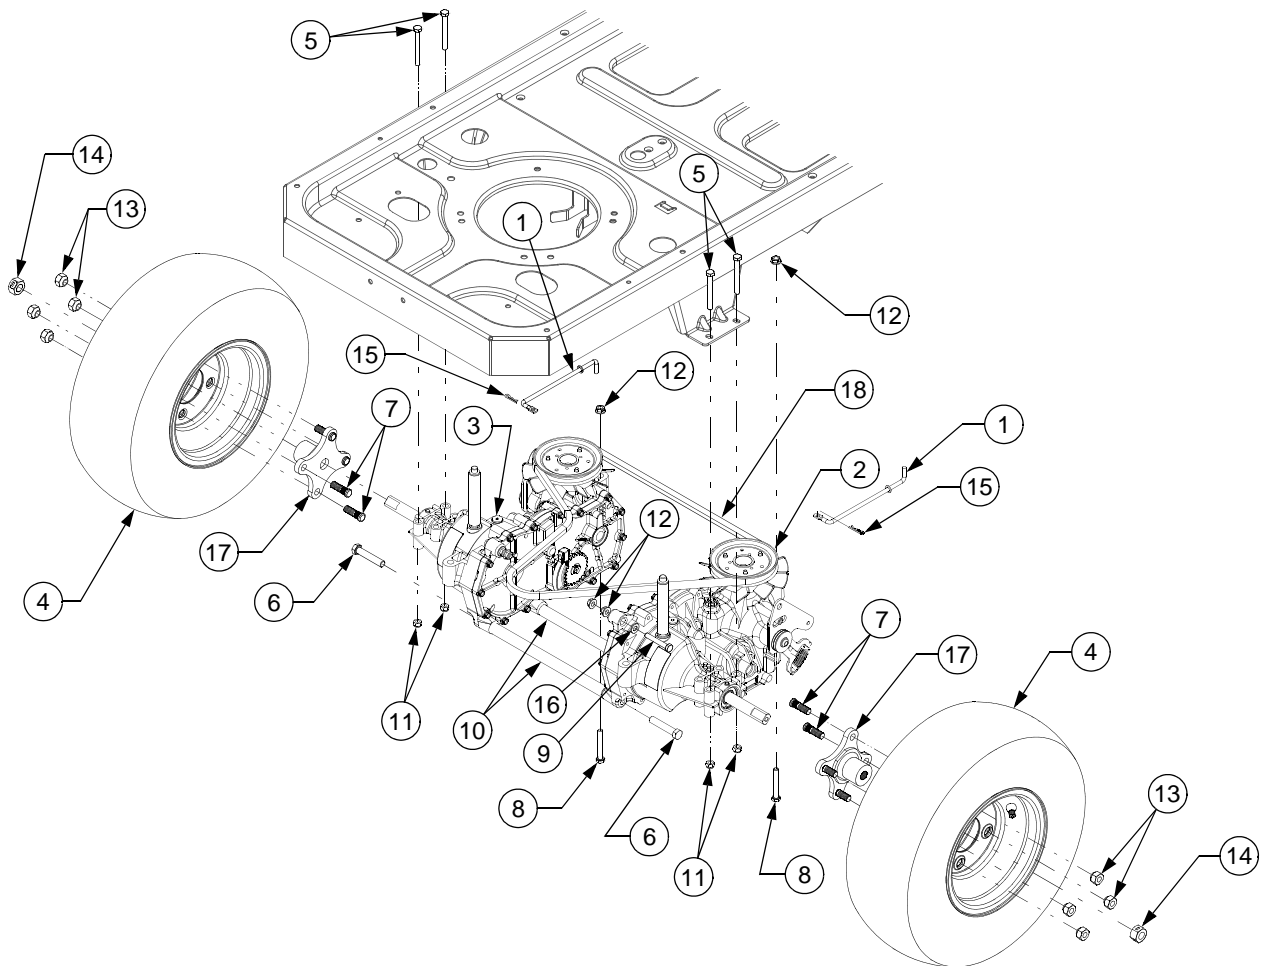

REAR DRIVE AND WHEELS

REF. NO.	PART NUMBER	DESCRIPTION	QTY.
1	603-04178	Rod, Bypass	2
2	618-04163	Transmission Assembly, RH	1
3	618-04164	Transmission Assembly, LH	1
4	634-04127	Wheel Assembly, 18 x 6.5 x 8	2
	734-0294	Tire, 18 x 6.5 x 8	2
	734-0255	Valve Assembly	2
5	710-0176	Screw, Hex Cap, 5/16-18 x 2.75 GR5	4
6	710-04308	Screw, Hex Lock, 7/16-14 x 2.25 GR5	4
7	710-0852	Stud, Rib Neck, 7/16-14 x 1.6	8
8	710-0395	Screw, Hex Cap, 5/16-18 x 2.25 GR5	2
9	710-3103	Screw, Hex Cap, 5/16-18 x 2.0 GR5	2
10	711-04232	Brace, Transmission	2
11	712-0429	Nut, Hex Insert Lock, 5/16-18 GR5 ...	4
12	712-3004A	Nut, Hex Flange Lock, 5/16-18 GR5	6
13	712-3050	Nut, Lug, 7/16-14	8
14	712-3102A	Nut, Hex Lock, 9/16-18 GR5	2
15	714-0104	Pin, Internal Cotter	2
16	736-0275	Washer, Flat, .344 x .688 x .065	2
17	748-04054	Hub, Wheel	2
18	754-04043	V-Belt, Type A Sec x 57.7	1