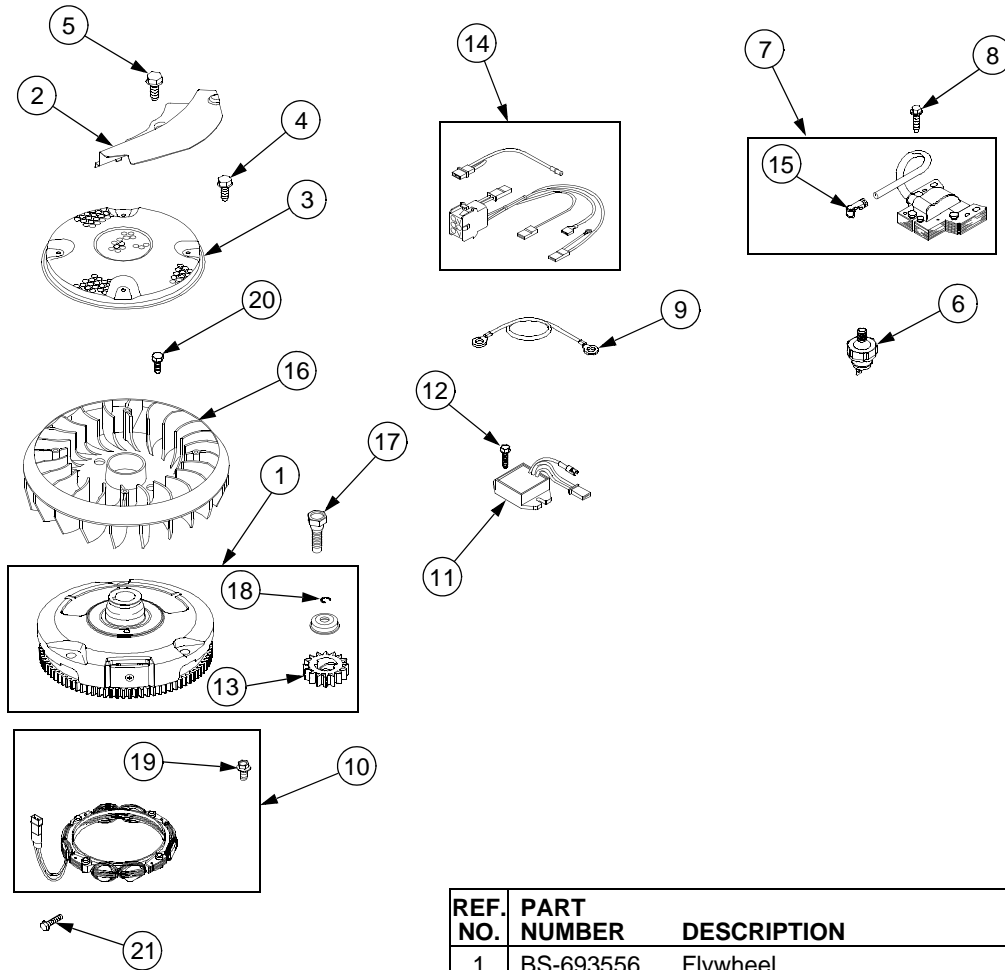

FLYWHEEL AND ELECTRICAL

REF. NO.	PART NUMBER	DESCRIPTION	QTY.
1	BS-693556	Flywheel	1
2	BS-697352	Guard, Flywheel	1
3	BS-697133	Screen, Rotating	1
4	BS-697897	Screw (Rotating Screen)	4
5	BS-691003	Screw (Flywheel Guard)	2
6	BS-491657	Switch, Oil Pressure	1
7	BS-492341	Armature, Magneto	1
8	BS-691061	Screw (Armature)	2
9	BS-697089	Wire, Stop	1
10	BS-696457	Alternator	1
11	BS-691188	Regulator	1
12	BS-697088	Screw (Regulator)	2
13	BS-693713	Gear, Pinion	1
14	BS-698329	Harness, Wiring	1
15	BS-692424	Terminal, Spark Plug	1
16	BS-699043	Fan, Flywheel	1
17	BS-698139	Screw (Flywheel)	1
18	BS-691265	Ring, Retaining	1
19	BS-698516	Kit, Screw/Washer	1
20	BS-690372	Screw (Flywheel Fan)	1
21	BS-691183	Screw (Alternator)	1