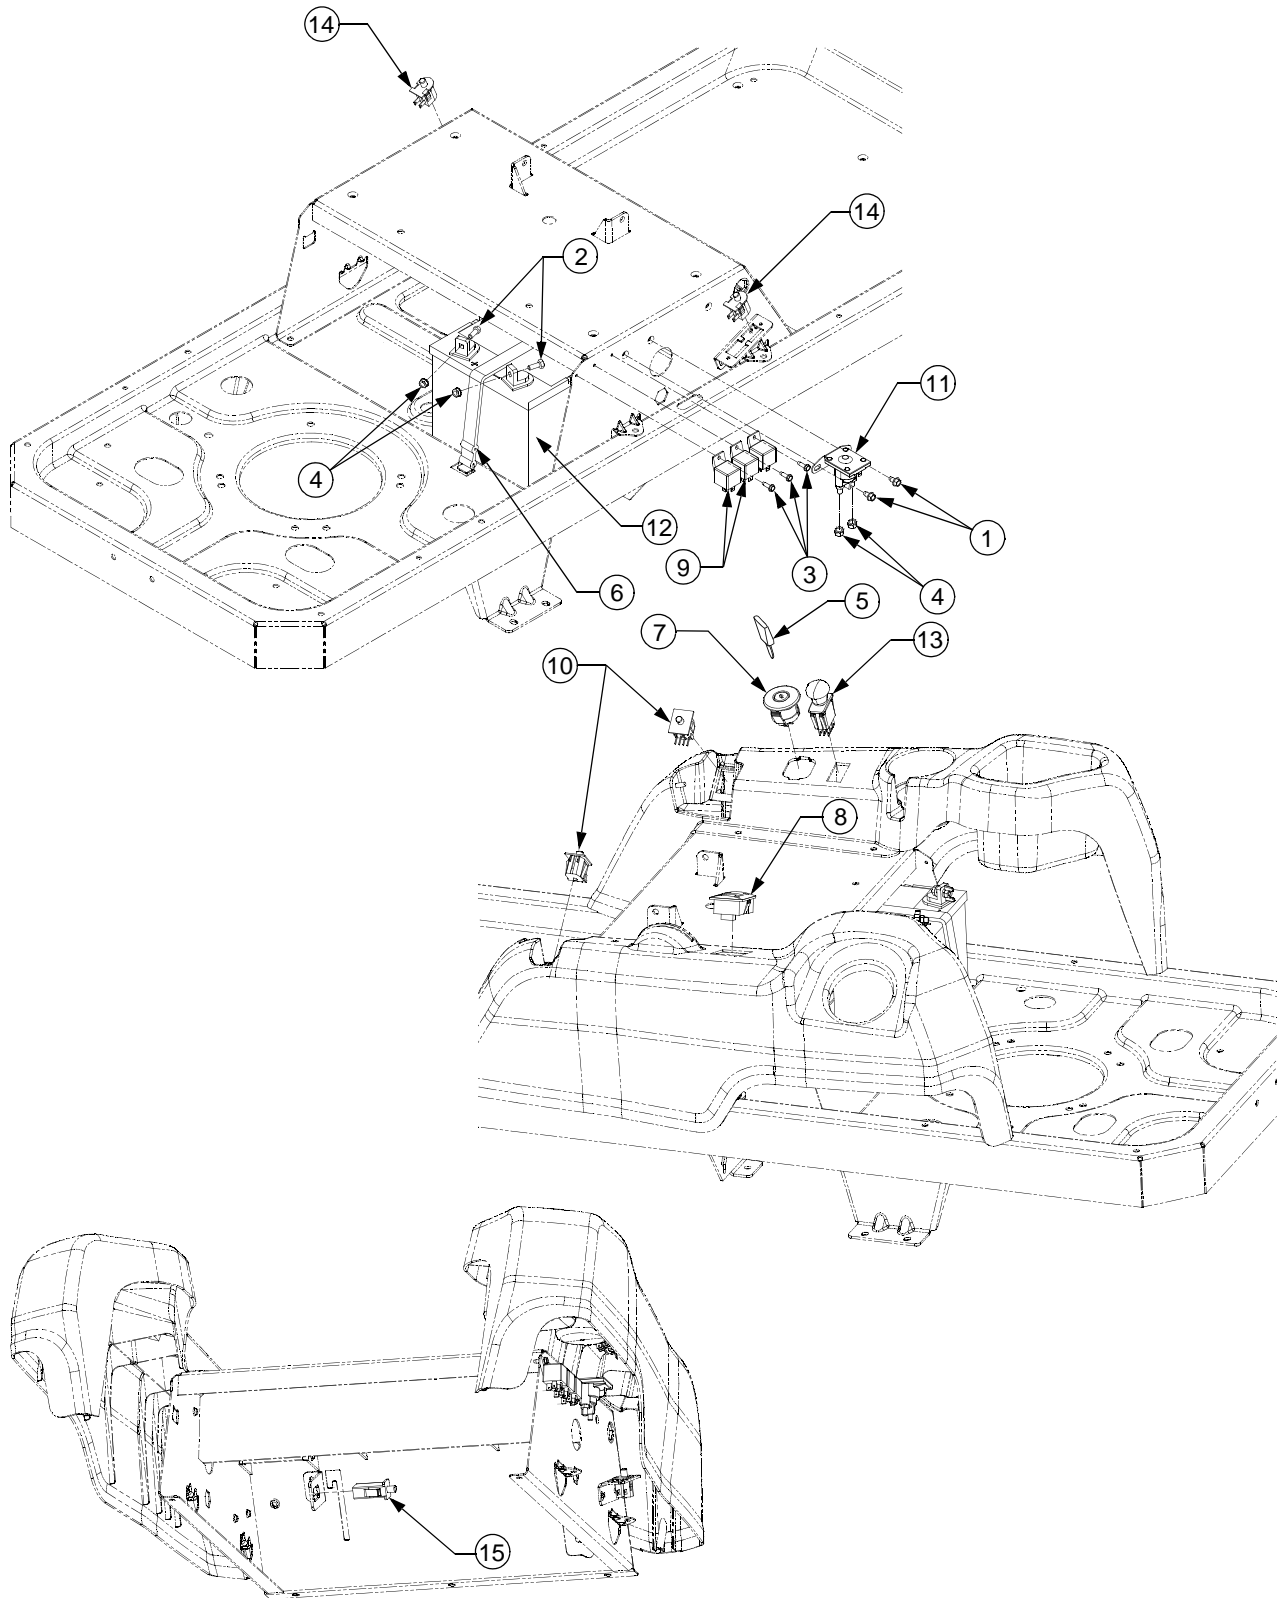

ELECTRICAL

ELECTRICAL

REF. NO.	PART NUMBER	DESCRIPTION	QTY.
1	710-0599	Screw, Hex Wash. Hd. Tapp, ... 1/4-20 x .5	2
2	710-3015	Screw, Hex Cap, 1/4-20 x .75 GR5 ..	2
3	710-1237	Screw, Hex Wash. Hd. Tapp ..... #10-32 x .625	3
4	712-0271	Nut, Hex Sems, 1/4-20	4
5	925-1745	Key	1
6	723-0467	Strap, Battery	1
	732-0696	Hook, Wire Rectangular	2
7	725-04019	Switch, Ignition	1
8	725-04036A	Meter, Hour	1
9	725-04164	Relay	3
10	725-04165	Switch, Dbl. Pole - Neutral	2
11	725-1426	Solenoid	1
12	725-1707D	Battery, 245 CCA	1
13	725-1716	Switch, PTO	1
14	725-3166	Switch, Snap Mount (N.C.) - Reverse	2
15	725-3191A	Switch, Plunger, (N.O./N.O.) - Brake	1
†	725-04170	Harness Assembly, Wire	1
†	725-04187	Cable Wire, Red - Starter	1
†	725-04188	Cable Wire, Black - to Ground	1
†	625-04023	Cable Wire, Red - Solenoid	1

† NOT SHOWN