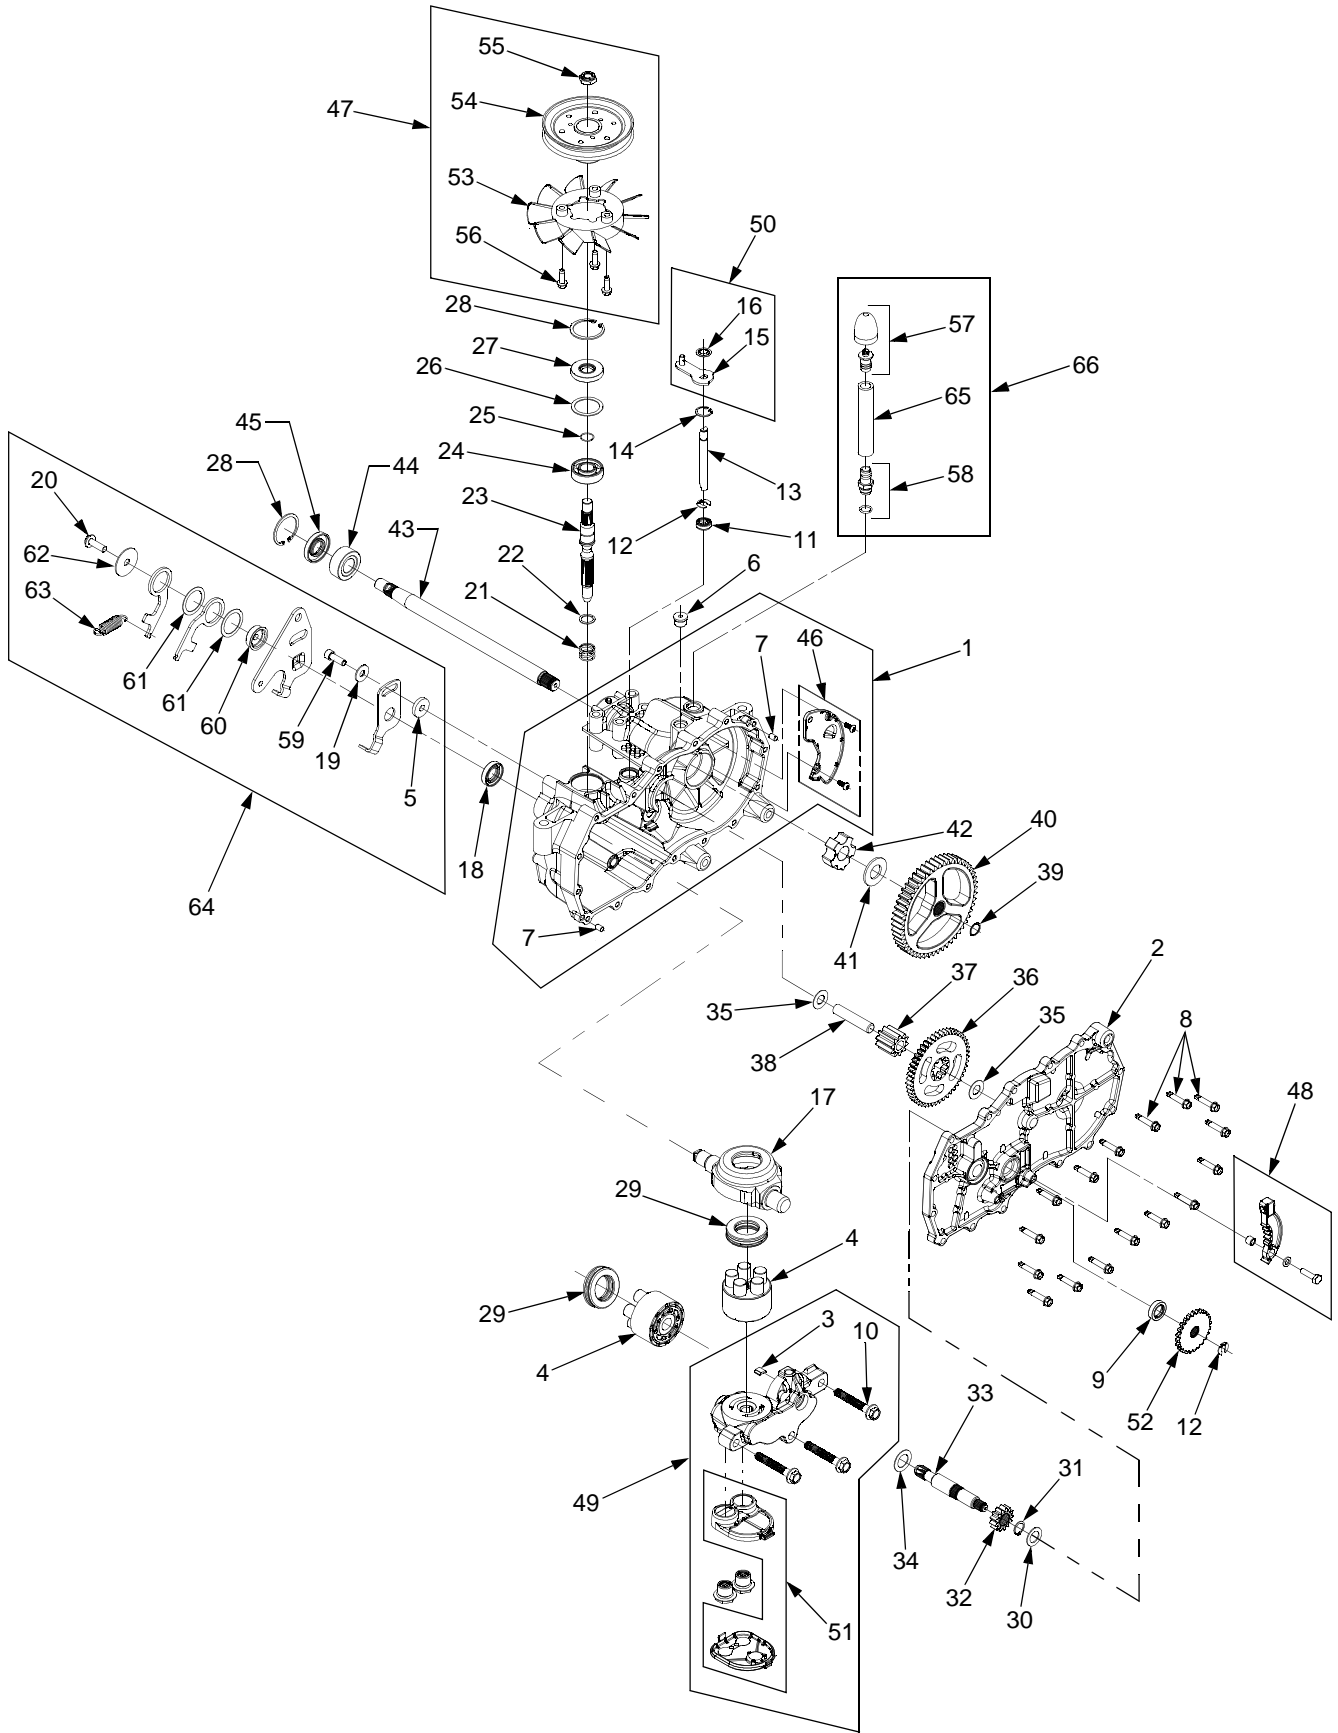

RH TRANSMISSION

RH TRANSMISSION

REF. NO.	PART NUMBER	DESCRIPTION	QTY.	REF. NO.	PART NUMBER	DESCRIPTION	QTY.
1	HG-70862R	Housing Assembly, Main RH	1	35	HG-50132	Washer, HT, .5 x 1.0 x .032 ..	2
2	HG-70863R	Side Assembly, RH	1	36	HG-51129	Gear, 10T/48T	1
3	HG-51448	Plate, Bypass	1	37	HG-51043	Gear, Jackshaft, 10T	1
4	HG-70331	Block Assembly	2	38	HG-51083	Pin, Jackshaft	1
5	HG-51949	Spacer, .32 x 1.005	1	39	HG-44871	Ring, Spiral Retaining	1
6	HG-9005110-5600	Plug, SAE #6	1	40	HG-51633	Gear, Bull, 52T	1
7	HG-9004800-2506	Pin, Stainless	2	41	HG-44875	Washer, 3/4 x 1.5 x .13	1
8	HG-51190	Screw, Hex Self Tapping, ... 1/4-20 x 1.25	16	42	HG-51088	Bearing, Sleeve	1
9	HG-44761	Seal, Lip, .625 x 1.0 x .25	1	43	HG-51954	Axle	1
10	HG-50016	Bolt, Hex Flange, 3/8-24 x 2.5	3	44	HG-51089	Bushing, .752 x 1.571 x .625	1
11	HG-51626	Seal, Lip, .375 x .75 x .25	1	45	HG-51066	Seal, Lip, .75 x 1.577 x .25 ...	1
12	HG-51628	Ring, Retaining, .375 Ext.	2	46	HG-70868R	Kit, Expansion Plate RH	1
13	HG-51625	Rod, Bypass	1	47	HG-70583	Kit, Fan-Pulley	1
14	HG-51627	Ring, Retaining, .75 Int.	1	48	HG-70865	Kit, Brake Arm	1
15	HG-51910	Arm, Bypass	1	49	HG-70864R	Kit, Center Section-Filter RH	1
16	HG-51630	Ring, Retaining, .375 Push ...	1	50	HG-71006	Kit, Bypass Arm	1
17	HG-51048	Swashplate, Trunnion	1	51	HG-70911	Kit, Filter	1
18	HG-51140	Seal, Lip, 18 x 32 x 7	1	52	HG-51635	Disc, Brake Cog	1
19	HG-44130	Washer, Flat, 11/32 x 7/8 x 1/16	1	53	HG-51362	Fan, 6" 10 Blade	1
20	HG-51812	Screw, 5/16-24 x 1.0	1	54	HG-51182	Pulley, 4.5	1
21	HG-2003014	Spring, Compression	1	55	HG-51244	Nut, Hex Insert Lock, 1/2-20	1
22	HG-2003017	Washer, .591 x .787 x .04	1	56	HG-50752	Screw, Hex Wash. Hd. Tapp 1/4-20	3
23	HG-51062	Shaft, Input	1	57	HG-70921	Cap Assembly, Vent	1
24	HG-50315	Bearing, Ball, 17mm x 40 x 12	1	58	HG-70110	Fitting/O-ring Assembly	1
25	HG-2000022	Ring, Wire Retaining, .561	1	59	HG-51616	Screw, Patch, 5/16-24 x 1.0	1
26	HG-50951	Spacer	1	60	HG-51947	Bushing, Pilot, 1.125	1
27	HG-51161	Seal, Lip, 17 x 40 x 7	1	61	HG-51948	Washer, Plastic	2
28	HG-50329	Ring, Retaining	2	62	HG-51950	Washer, 1.5 x .34 x .062	1
29	HG-50551	Bearing, Thrust, 30 x 52 x 13	2	63	HG-51399	Spring, Extension	1
30	HG-44371	Washer, Flat, 5/8 x 1.0 x .05	1	64	HG-71095	Kit, Return Assembly RH	1
31	HG-44145	Ring, Retaining	1	65	HG-51401	Hose, .5 x 4.0	1
32	HG-51130	Gear, Pinion, 13T	1	66	HG-71004	Kit, Breather Assembly	1
33	HG-51632	Shaft, Motor	1				
34	HG-51069	Washer, .71 x 1.16 x .04	1		HG-70853	Kit, Seal	1