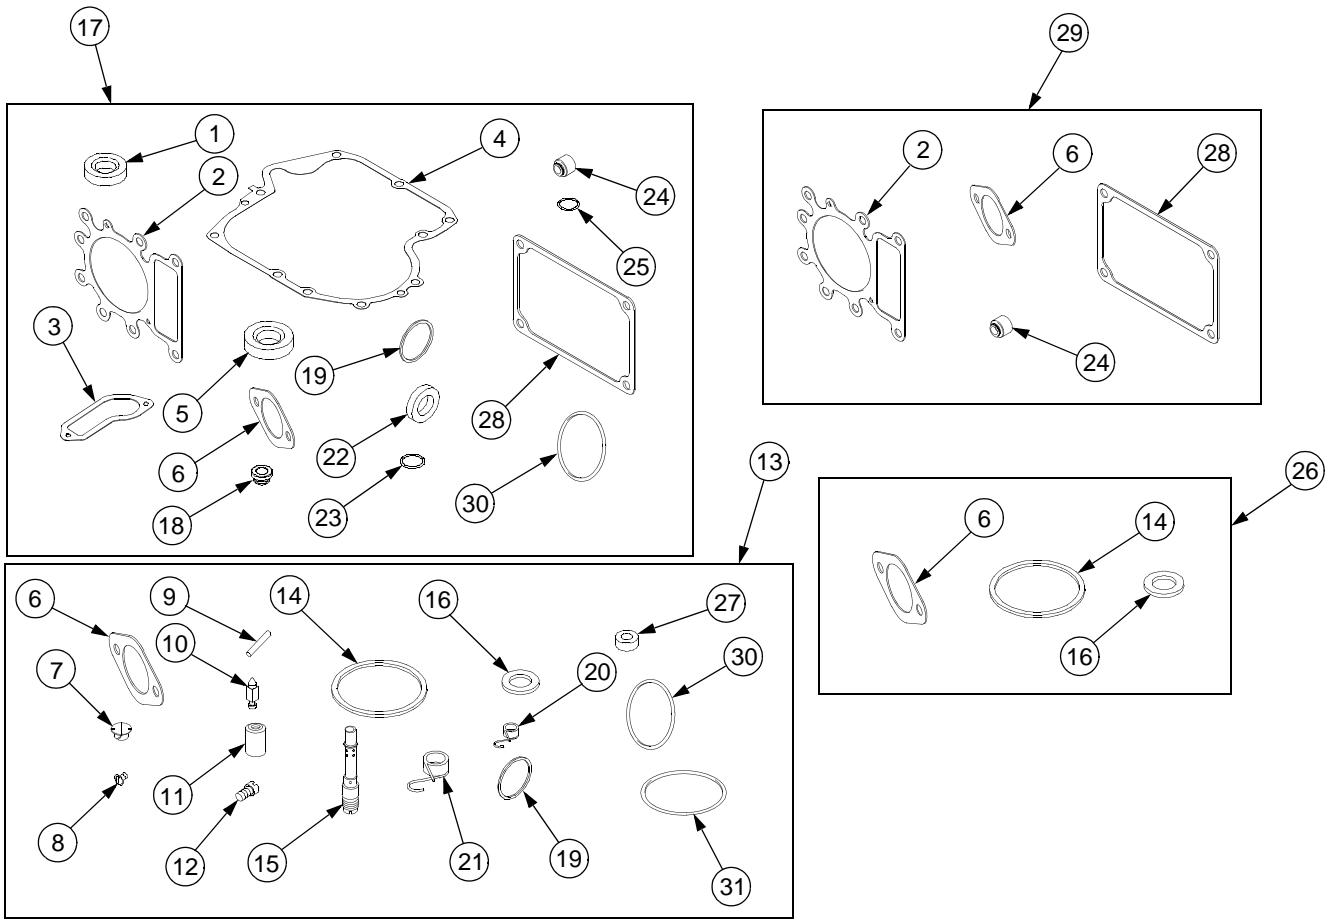

SERVICE KITS

REF. NO.	PART NUMBER	DESCRIPTION	QTY.	REF. NO.	PART NUMBER	DESCRIPTION	QTY.
1	BS-391086	Seal, Oil	1	16	BS-692255	Sealing Washer	1
2	BS-699168	Gasket, Cylinder Head	1	17	BS-697191	Gasket Set, Engine	1
3	BS-697109	Gasket, Breather	1	18	BS-691032	Seal, Dipstick Tube	1
4	BS-697110	Gasket, Crankcase	1	19	BS-692138	O-Ring Seal	1
5	BS-690947	Seal, Oil	1	20	BS-690801	Spring/Seal Assembly	1
6	BS-692137	Gasket, Intake	1	21	BS-690802	Spring/Seal Assembly	1
7	BS-690602	Bushing, Throttle Shaft	1	22	BS-692407	Seal, Governor Shaft	1
8	BS-691636	Screw, Throttle Valve	2	23	BS-691031	Seal, O-Ring	1
9	BS-690525	Pin, Float Hinge	1	24	BS-690968	Seal, Valve	1
10	BS-231855	Valve, Float Needle	1	25	BS-690589	O-Ring Seal	1
11	BS-690577	Seal, Inlet (LMT 697204)	1	26	BS-690192	Set, Carburetor Gasket	1
	BS-691780	Seal, Inlet (LMT 697202)	1	27	BS-691326	Seal, Throttle Shaft	1
12	BS-694352	Jet, Main	1	28	BS-272475	Gasket, Rocker Cover	1
13	BS-697241	Kit, Carburetor Overhaul	1	29	BS-690190	Gasket Set, Valve	1
14	BS-281165	Gasket, Float Bowl	1	30	BS-691917	O-Ring Seal	1
15	BS-697140	Nozzle, Carburetor	1	31	BS-697123	O-Ring Seal	1