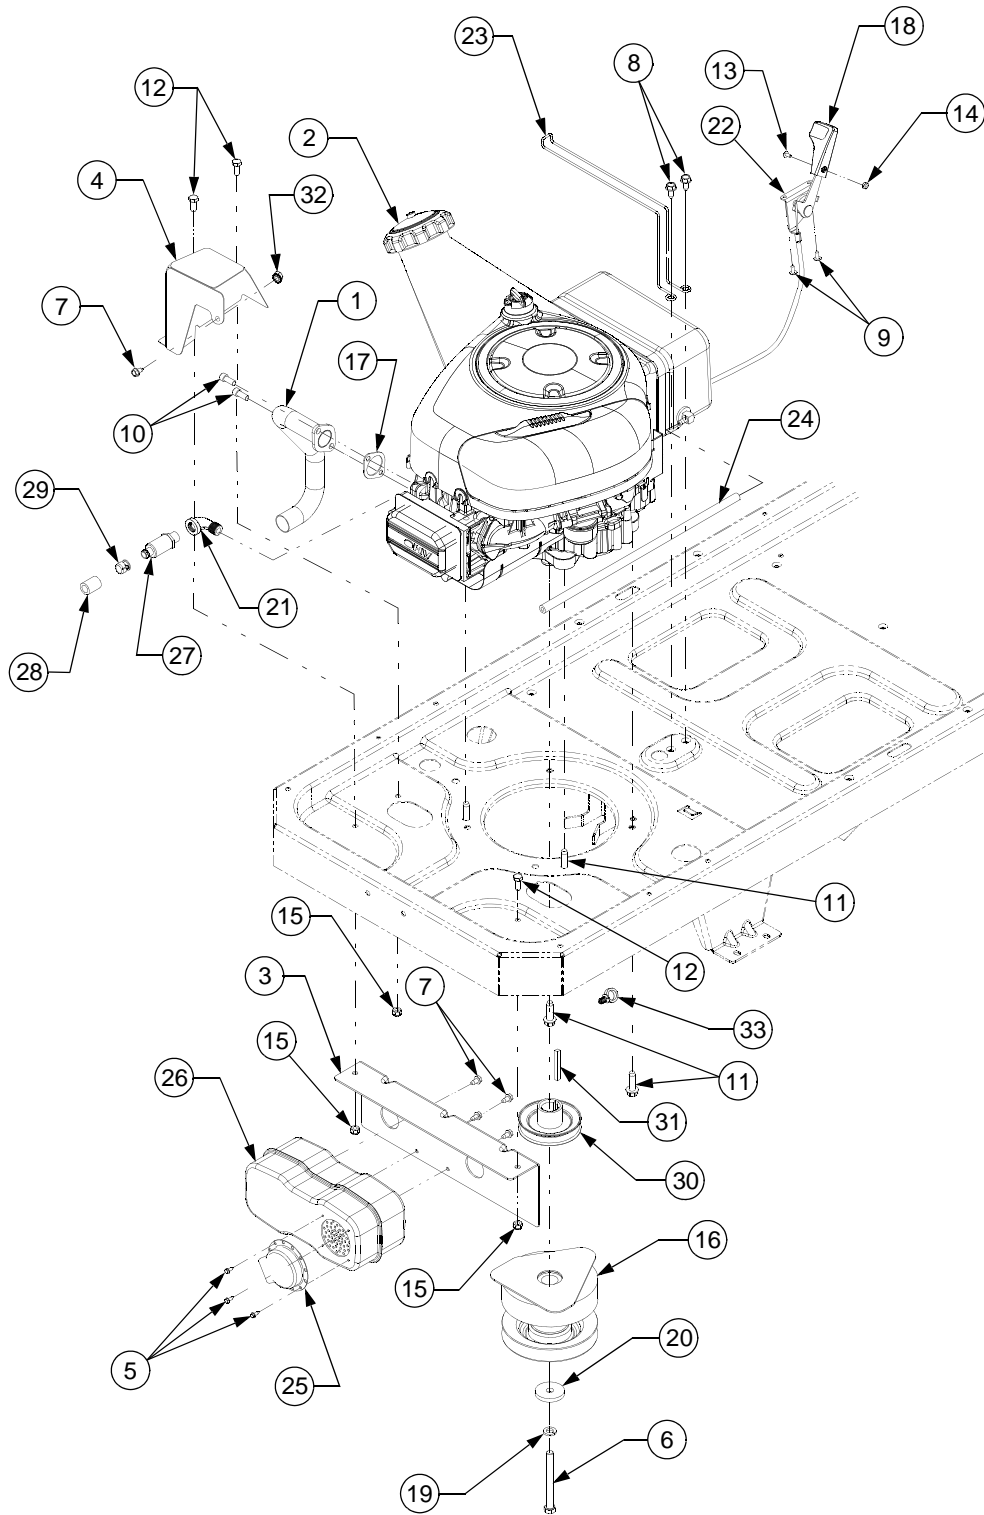

ENGINE CONNECTIONS

ENGINE CONNECTIONS

REF. NO.	PART NUMBER	DESCRIPTION	QTY.
1	603-04176	Tube, Exhaust	1
2	651-04058	Tank, Fuel, 3.0 Gal.	1
	751-3124B	Cap, Fuel	1
3	703-05441	Bracket, Muffler Mounting	1
4	703-05497	Shield, Muffler Tube Heat	1
5	710-0227	Screw, Hex Wash. Hd. Tapp	3
		#8-18 x .5	
6	710-04248	Screw, Hex Cap, 7/16-20 x 4.0 GR5	1
7	710-0599	Screw, Hex Wash. Hd. Tapp	5
		1/4-20 x .5	
8	710-0726	Screw, Hex Wash. Hd. Tapp	2
		5/16-12 x .75	
9	710-04261	Screw, Hex Wash. Hd. Tapp	2
		#12-16 x .5	
10	710-1314A	Screw, Socket Hd. 5/16-18 x .75	2
11	710-1315	Screw, Hex Wash. Hd. Tapp	4
		3/8-16 x 1.25	
12	710-3008	Screw, Hex Cap, 5/16-18 x .75 GR5	3
13	710-3217	Screw, Truss Hd. Mach. #8-32 x .375	1
14	712-0142	Nut, Hex, #8-32	1
15	712-0429	Nut, Hex Insert Lock, 5/16-18 GR5 ..	3
16	717-04127	Clutch Assembly, Electric PTO	1
17	721-0208	Gasket, Exhaust (B&S- 272293)	1
18	731-3161	Knob, Throttle Control	1
19	736-0171	Washer, Lock, 7/16	1
20	736-04131	Washer, Flat, .438 x 1.75 x .25	1
21	737-0125	Fitting, Elbow	1
22	746-04161	Cable, Throttle, 39.0 Lg	1
23	747-04228	Wire, Tank Mounting	1
24	751-0535-12	Hose, Fuel Line	9in
	726-0205	Clamp, Hose	2
25	751-0564A	Deflector, Muffler	1
26	751-0617A	Muffler	1
27	751-3140	Valve, Oil Drain	1
28	751-3141	Hose, Oil Drain Extension	1
29	751-3142	Cap, Oil Drain Valve	1
30	756-04102A	Pulley, Drive, 4.0 Dia.	1
31	714-04037	Key, Square, 1/4 x 2.25	1
32	712-0271	Nut, Hex Sems, 1/4-20	1
33	726-3055	Clip, Cable Retainer	1