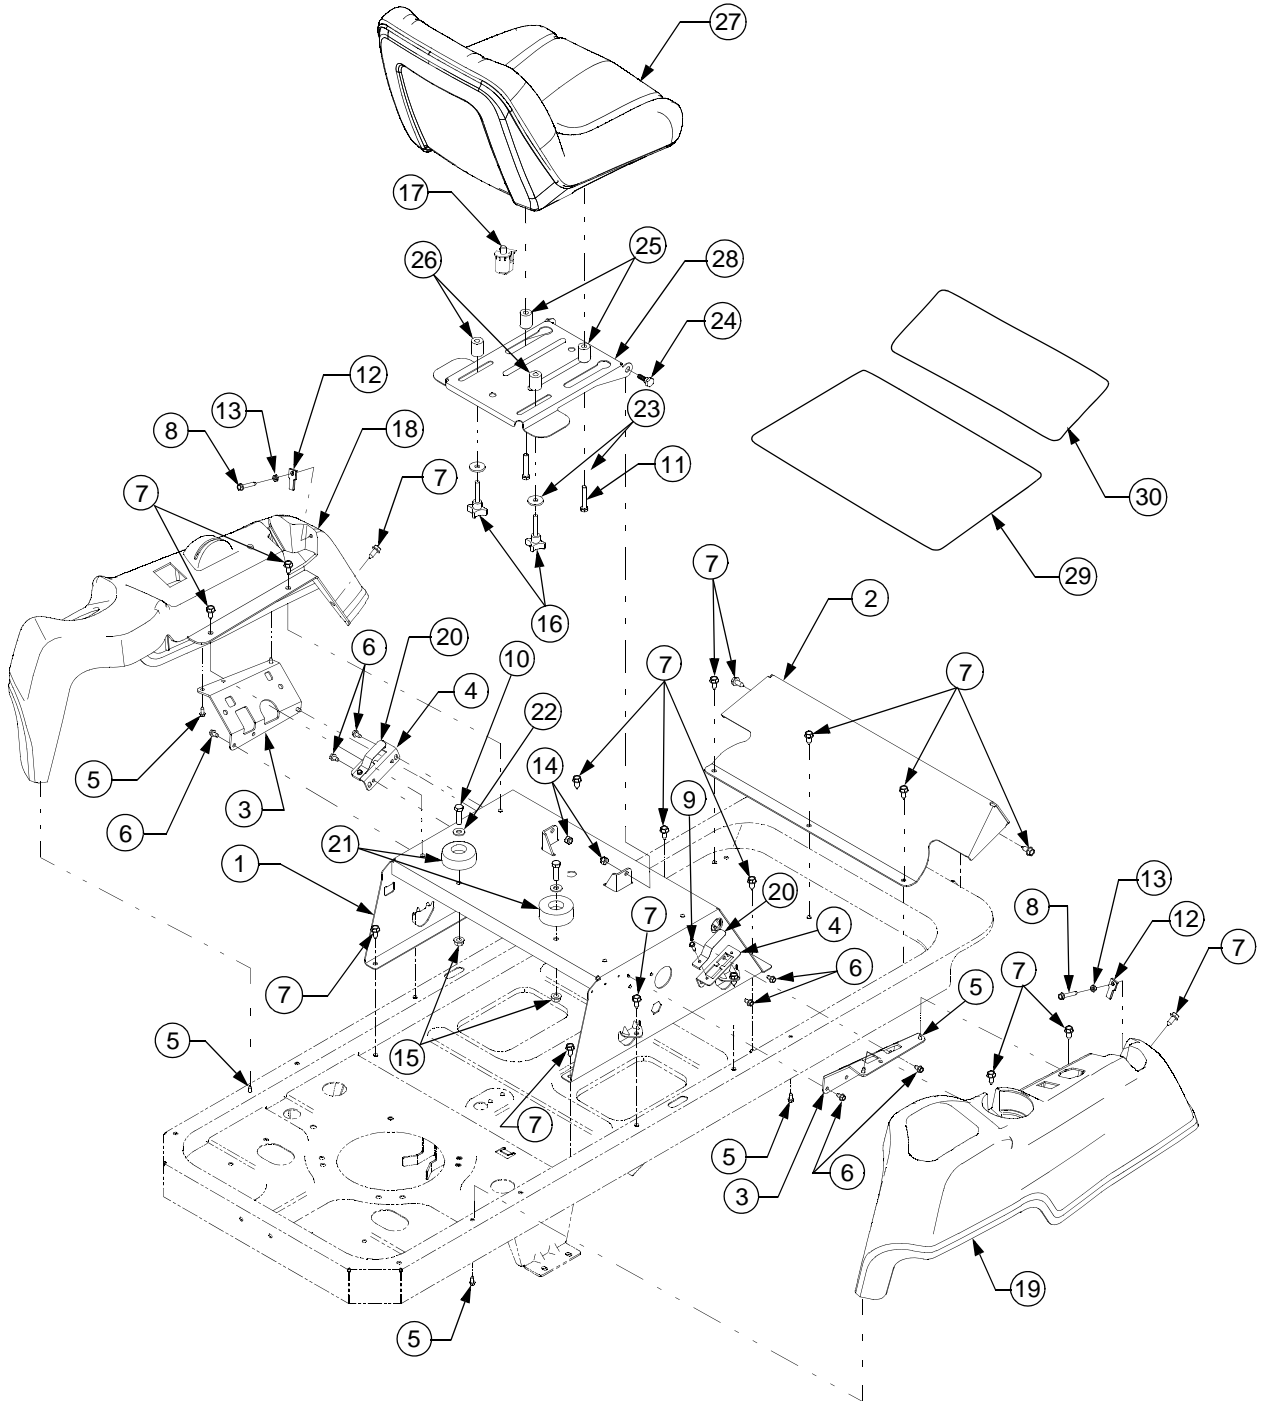

OPERATOR'S PLATFORM

OPERATOR'S PLATFORM

REF. NO.	PART NUMBER	DESCRIPTION	QTY.
1	603-04143	Frame, Seat Box	1
	777I22278	Graphic, Park Brake	1
	777S32354	Graphic, Warning	1
	777I22275	Graphic, Deck Height	1
2	703-05373	Bracket, Foot Rest	1
	777D03479	Graphic, Cub Cadet	1
3	703-05460	Bracket, Console Mounting	2
4	703-05467	Bracket, Switch Mounting	2
5	710-04261	Screw, Hex Wash. Hd Tapp	8
		#12-16 x .50	
6	710-0599	Screw, Hex Wash. Hd. Tapp.	8
		1/4-20 x .5	
7	710-0604A	Screw, Hex Wash. Hd. Tapp	20
		5/16-18 x .625	
8	710-0778	Screw, Hex Wash. Hd. Tapp.	2
		1/4-20 x 1.5	
9	710-1268	Screw, Hex Wash. Hd Tapp	2
		#10-16 x .375	
10	710-3005	Screw, Hex Cap, 3/8-16 x 1.25 GR5	2
11	710-0347	Screw, Hex Cap, 3/8-16 x 1,75 GR5	2
12	712-0185	Nut, U Type Speed	2
13	712-0298	Nut, Hex Jam, 1/4-20 GR2	2
14	712-0429	Nut, Hex Insert Lock, 5/16-18 GR5 ..	2
15	712-0431	Nut, Hex Flange Lock, 3/8-16 GRF	2
16	720-04042	Knob, 5/16-18 x 1.75	2
17	725-3166	Switch, Seat, Snap Mount, N.C.	1
18	731-04662	Console, LH	1
	777I22277	Graphic, Instruction	1
	777D08285	Graphic, Cub Cadet	1
	777I22278	Graphic, Throttle Control	1
19	731-04663	Console, RH	1
	777I22276	Graphic, Instruction	1
	777D08284	Graphic, Cub Cadet	1
20	732-04200	Spring, Switch Actuator	2
21	735-04041	Pad, Seat	2
22	736-0267	Washer, Flat HT, .395 x .87 x .06	2
23	736-0247	Washer, Flat HDN, .406 x 1.25 x .157	2
24	738-0296	Screw, Shoulder, .437 x .268: 5/16-18	2
25	750-04301	Spacer, Seat Adjustment	2
26	750-04302	Spacer, Seat Mounting	2
27	757-04023	Seat	1
	777D06883	Graphic, Cub Cadet	1
	777D01782	Graphic, USA	1
28	783-04081A	Bracket, Seat Pivot	1
29	723-04020	Pad, Abrasive Foot Plate	1
30	723-04021	Pad, Abrasive Toe Plate	1