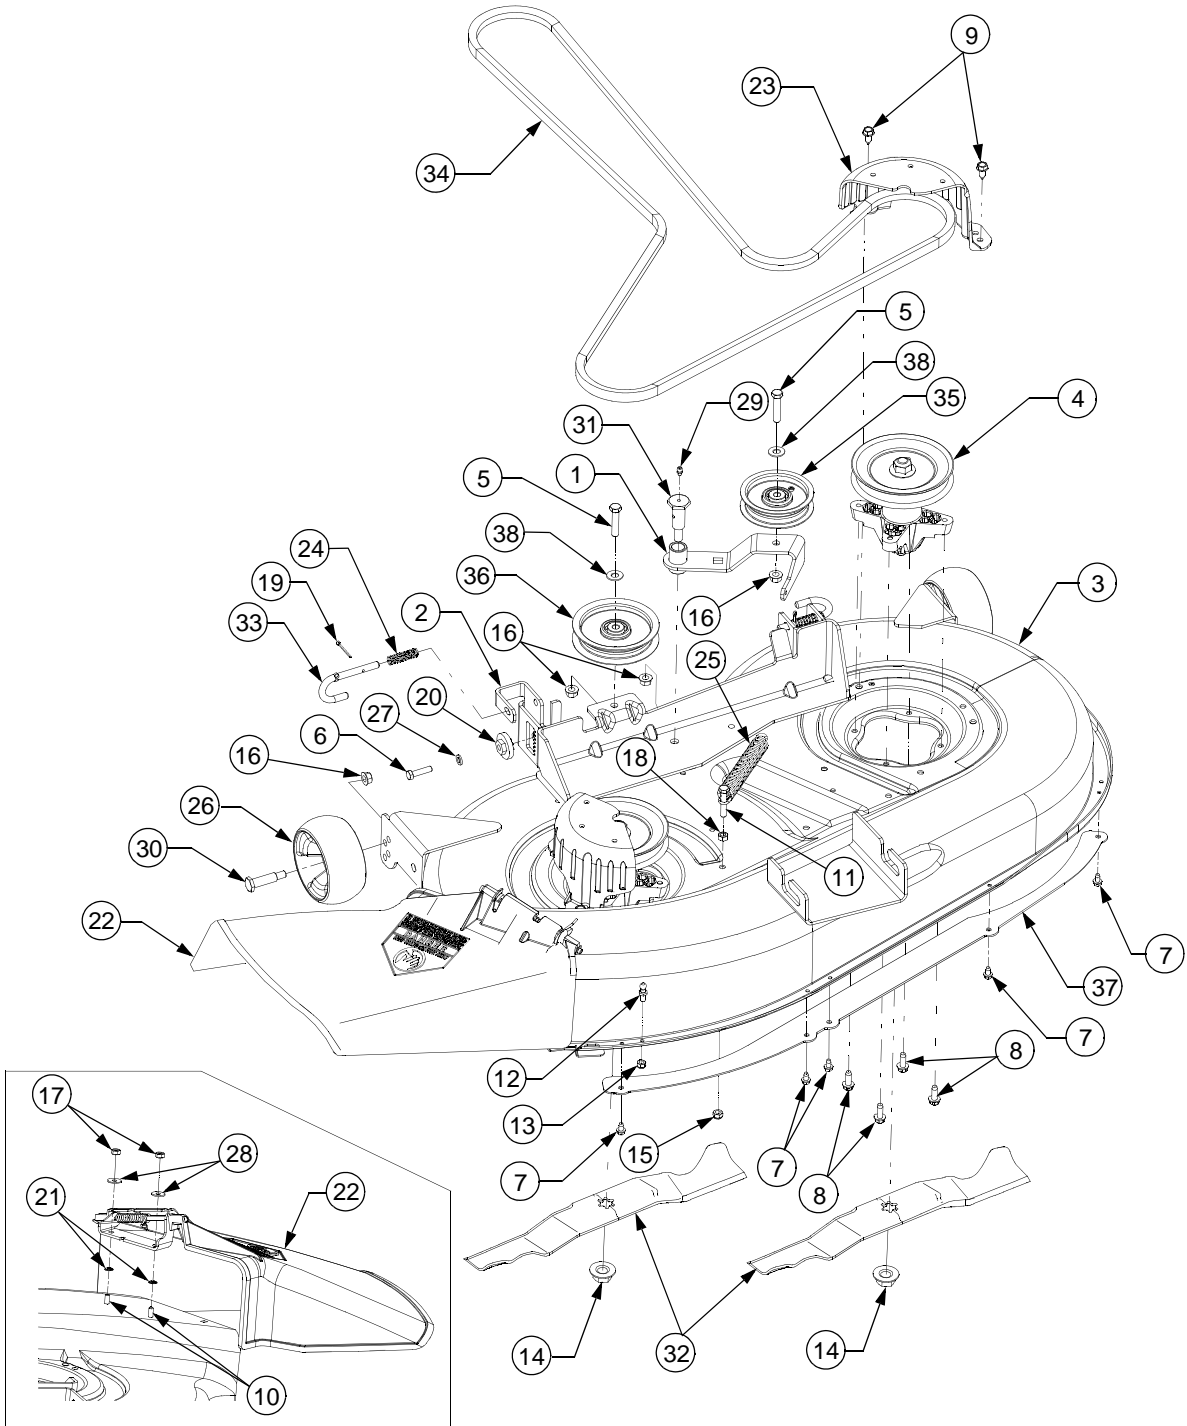

42" MOWER DECK

42" MOWER DECK

REF. NO.	PART NUMBER	DESCRIPTION	QTY.
1	603-04155	Arm, Idler	1
2	603-04156	Bracket, Deck Lift	1
3	603-04157	Housing, Deck	1
	777S30018	Graphic, Danger	1
	777S30503	Graphic, Danger	1
	777I22281	Graphic, Instruction	1
4	618-0427	Spindle Assembly	1
	756-1188	Pulley	1
5	710-0347	Screw, Hex Cap, 3/8-16 x 1.75 GR5	2
6	710-0528	Screw, Hex Cap, 5/16-18 x 1.25 GR5	1
7	710-0599	Screw, Hex Wash. Hd. Tapp	5
		1/4-20 x .5	
8	710-0850	Screw, Hex Wash. Hd. Tapp	8
		5/16-18 x .875	
9	710-0726	Screw, Hex Wash. Hd. Tapp	4
		5/16-12 x .75	
10	710-0751	Screw, Hex Cap, 1/4-20 x .62 GR5 ..	2
11	710-3180	Screw, Hex Cap, 5/16-18 x 1.75 GR5	1
12	711-04069	Pin, Grass Catcher, 1/4-20	1
13	712-0324	Nut, Hex Insert Lock, 1/4-20 GR8	1
14	712-0417A	Nut, Hex Flange, 5/8-18	2
15	712-0429	Nut, Hex Insert Lock, 5/16-18 GR5 ..	1
16	712-0431	Nut, Hex Flange, 3/8-16 GRF	5
17	712-3006	Nut, Hex, 1/4-20 GR5	2
18	712-3010	Nut, Hex, 5/16-18 GR5	1
19	714-0470	Pin, Cotter, 1/8 x 1.25	2
20	717-1553B	Gear, Deck Adjustment	1
21	726-0233	Nut, Push, .25 x .5	2
22	731-1032B	Chute Assembly, Discharge	1
	777S30284	Graphic, Danger	1
23	731-2231B	Cover, Belt	2
24	732-0306	Spring, Compression	2
25	732-0459	Spring, Extension, .94 Dia. x 6.74	1
26	734-04039	Wheel, Deck Ball, 5.0	2
27	736-0119	Washer, Lock, 5/16	1
28	736-0270	Washer, Bell, .265 x .75 x .062	2
29	737-3000	Fitting, Lube, 3/16 Drive	1
30	738-0373	Screw, Shoulder, .498 x 1.53:3/8-16	2
31	738-3005A	Screw, Shoulder, .68 x 1.59	1
32	742-04087	Blade, Hi-Lift, 21.23	2
33	747-1116	Rod, Deck Hanger	2
34	754-04045	Belt, V, Type A Sec x 109	1
35	756-0627B	Pulley, Idler, 3.5 Dia.	1
36	756-1229	Pulley, Idler, 4.06 Dia	1
37	783-1146A	Skirt, Deck	1
38	736-3072	Washer, Flat, .38 x .93 x .11 HT	2