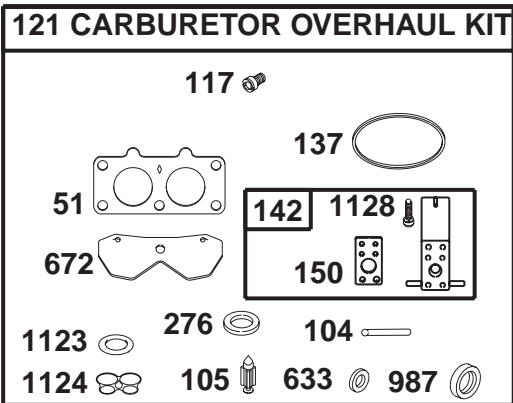

ENGINE (LT1022)