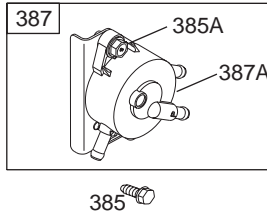

118

1036 EMISSION LABEL