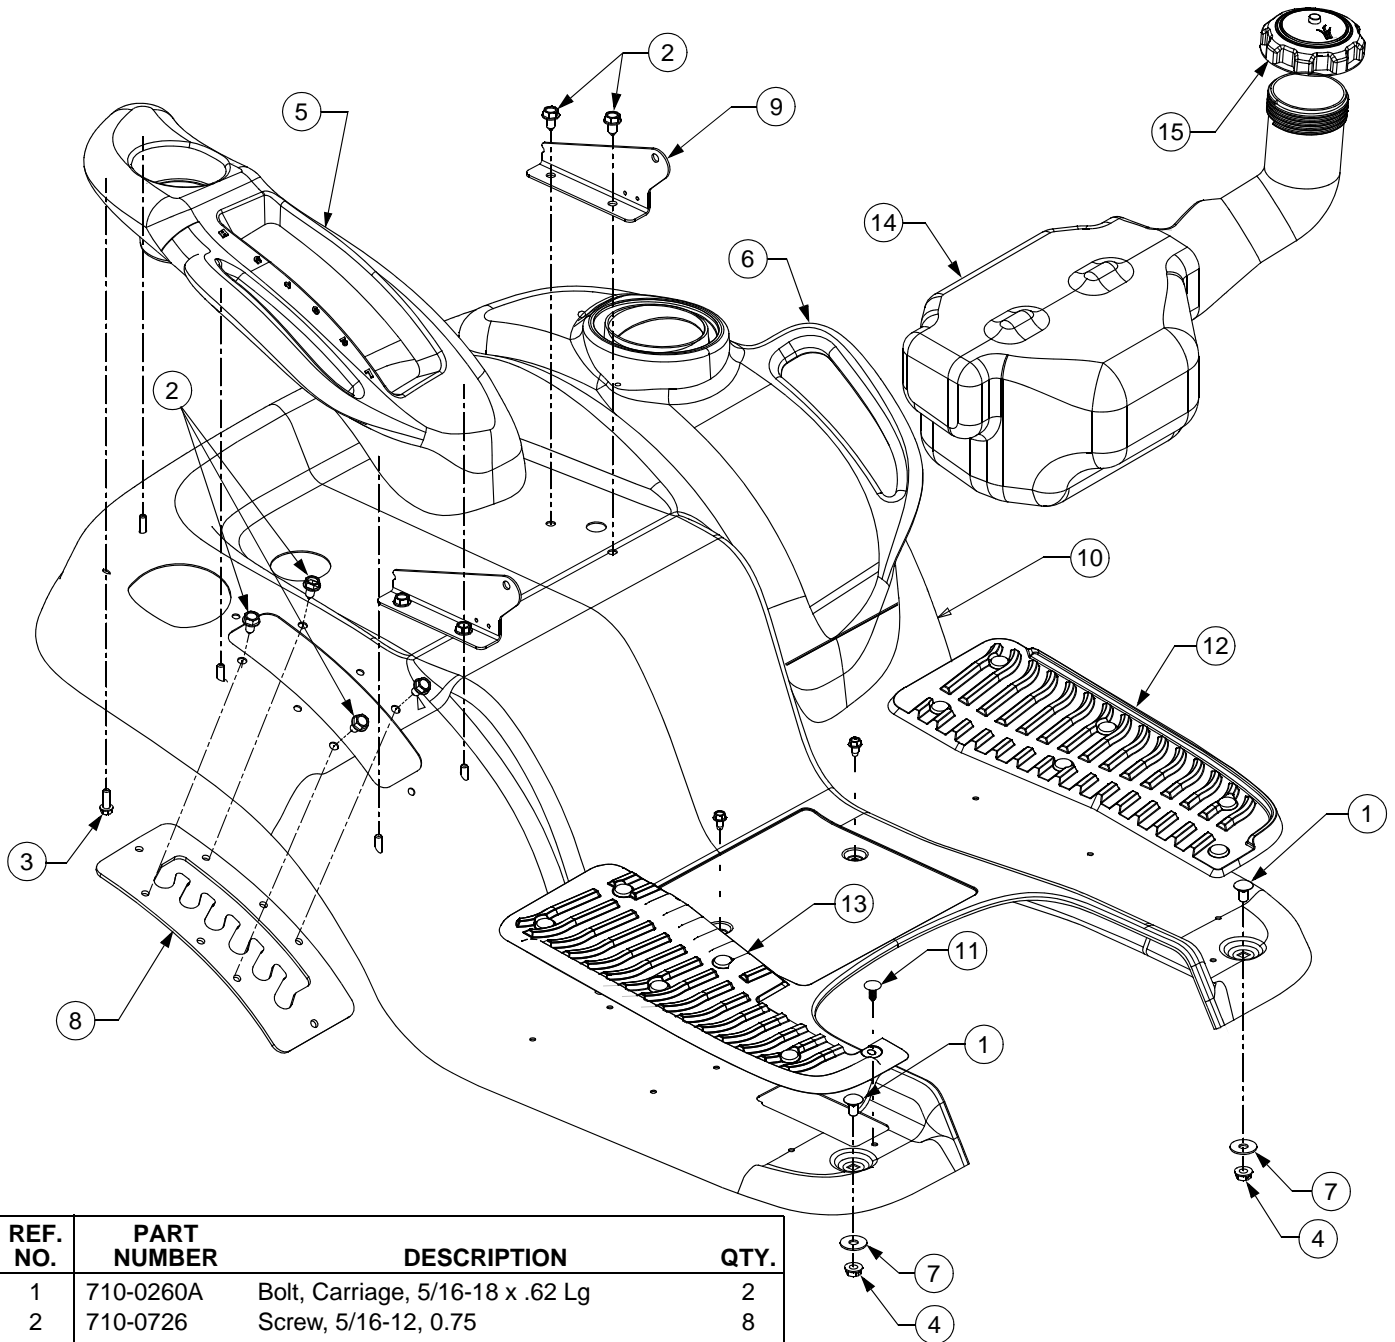

# FRAME

---

**FRAME**

<b>REF. NO.</b>	<b>PART NUMBER</b>	<b>DESCRIPTION</b>	<b>QTY.</b>
1	17962	Plate, Switch	1
2	683-0304A	Frame Assembly, Lower	1
3	683-0612	Bumper Assembly	1
4	710-0224	Screw, Hex Wash. Hd. Tapp, 10-16 x .5	2
5	710-0726	Screw, Self-tapping, 5/16-18, 0.75	15
6	710-1260A	Screw, 5/16-18, 0.750	2
7	710-1652	Screw, Hex Wash. Hd. Tapp, 1/4-20 x 0.625	1
8	711-0332	Pin, Clevis, .50 Dia x .78 Lg	2
9	712-0130	Nut, Nylon Lock, 3/8-16	2
10	710-0607	Screw, Hex Wash. Tapp, 5/16-18 x .5	1
11	714-0145	Pin, Click, .092 x 1.64 Lg	2
12	741-04092	Snap Bushing	1
13	732-04035	Spring, Compression, 1.28 OD x 3.125 Lg	2
14	736-0222	Washer, Lock, Ext 1/4	2
16	738-04058	Shoulder Spacer	2
17	738-0143	Shoulder Screw, 3/8-16	2
18	710-3005	Hex Screw 3/8-16 x 1.25	2
19	783-0726C	Bracket, Pivot, Support RH	1
20	783-0727B	Bracket, Pivot, Support LH	1
21	783-0728	Bracket, Pivot, Bar	1
22	783-04330	Frame, Upper, Cub 1500	1
23	783-04329	Bracket, Frame, Seat	1

## FENDER & FUEL TANK

REF. NO.	PART NUMBER	DESCRIPTION	QTY.
1	710-0260A	Bolt, Carriage, 5/16-18 x .62 Lg	2
2	710-0726	Screw, 5/16-12, 0.75	8
3	710-0895	Screw, 1/4-15, 0.750	9
4	712-0429	Nut, Nylon Lock, 5/16-18	2
5	731-2616A	Cover, Fender, RH	1
6	731-2617	Cover, Fender, LH	1
7	736-3078	Washer, Flat, .349 x 1.00 x .063	2
8	783-0677	Bracket, Lift, Adjustment	1
9	783-0715B	Bracket, Seat, Mount	2
10	783-04398	Fender	1
11	726-3046	Clip, Ratchet, .250 Dia	12
12	735-0697	Pad, Foot, LH	1
13	735-0698A	Pad, Foot, RH	1
14	751-0819A	Tank, Fuel	1
15	751-3124B	Cap, Fuel	1
16	710-0599	Screw, Self-tapping, 1/4-20, 0.500	2