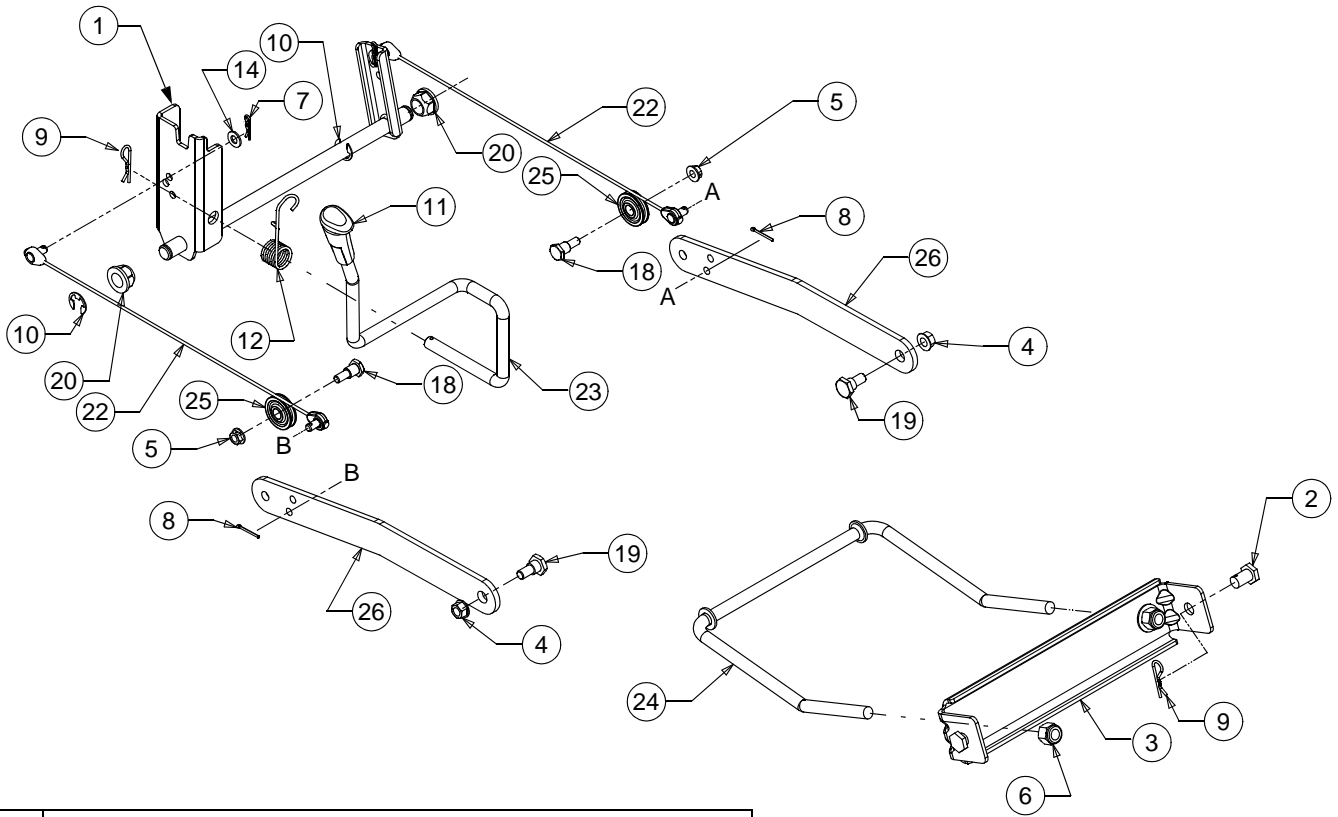

# FRAME

---

**FRAME**

<b>REF. NO.</b>	<b>PART NUMBER</b>	<b>DESCRIPTION</b>	<b>QTY.</b>
1	17962	Plate, Switch	1
2	683-0304A	Frame Assembly, Lower	1
3	683-0612	Bumper Assembly	1
4	710-0224	Screw, Hex Wash. Hd. Tapp, 10-16 x .5	2
5	710-0726	Screw, Self-tapping, 5/16-18, 0.75	15
6	710-1260A	Screw, 5/16-18, 0.750	2
7	710-1652	Screw, Hex Wash. Hd. Tapp, 1/4-20 x 0.625	1
8	711-0332	Pin, Clevis, .50 Dia x .78 Lg	2
9	712-0130	Nut, Nylon Lock, 3/8-16	2
10	710-0607	Screw, Hex Wash. Tapp, 5/16-18 x .5	1
11	714-0145	Pin, Click, .092 x 1.64 Lg	2
12	741-04092	Snap Bushing	1
13	732-04035	Spring, Compression, 1.28 OD x 3.125 Lg	2
14	736-0222	Washer, Lock, Ext 1/4	2
16	738-04058	Shoulder Spacer	2
17	738-0143	Shoulder Screw, 3/8-16	2
18	710-3005	Hex Screw 3/8-16 x 1.25	2
19	783-0726C	Bracket, Pivot, Support RH	1
20	783-0727B	Bracket, Pivot, Support LH	1
21	783-0728	Bracket, Pivot, Bar	1
22	783-04330	Frame, Upper, Cub 1500	1
23	783-04329	Bracket, Frame, Seat	1

### LIFT ASSEMBLY

REF. NO.	PART NUMBER	DESCRIPTION	QTY.
1	683-04079	Shaft Assembly, Lift	1
2	711-0332	Pin, Clevis, .50 Dia x .78 Lg	2
3	783-0720A	Bracket, Adjustment, Front Deck Rod	1
4	712-0130	Nut, Nylon Lock, 3/8-16	2
5	712-0429	Nut, Nylon Lock, 5/16-18, Gr5	2
6	712-3083	Nut, Hex Lock, 1/2-13, Gr8, Nylon	2
7	714-0104	Pin, Cotter, .072 Dia. x 1.13 Lg	2
8	714-0111	Pin, Cotter, 3/32, 1.0	2
9	714-04023	Pin, Click, .092 x 1.64 Lg	2
10	716-0106A	E-ring, .625 Dia. Shaft	2
11	720-0311	Grip, Handle	1
12	732-0874	Spring, Torsion	1
18	738-0138A	Screw, Hex Cap, 5/16-18x.620 Gr2	2
19	738-0143	Shoulder Screw, 3/8-16	2
20	741-0225	Bearing, Hex Flange	2
22	746-0968	Cable, Lift, 16.16 Lg	2
23	747-04155	Handle, Lift	1
24	747-1130B	Rod, Deck, Front Adjustment .5" Dia	1
25	756-1154	Pulley, Roller	2
26	783-0678A	Lift, Arm	2