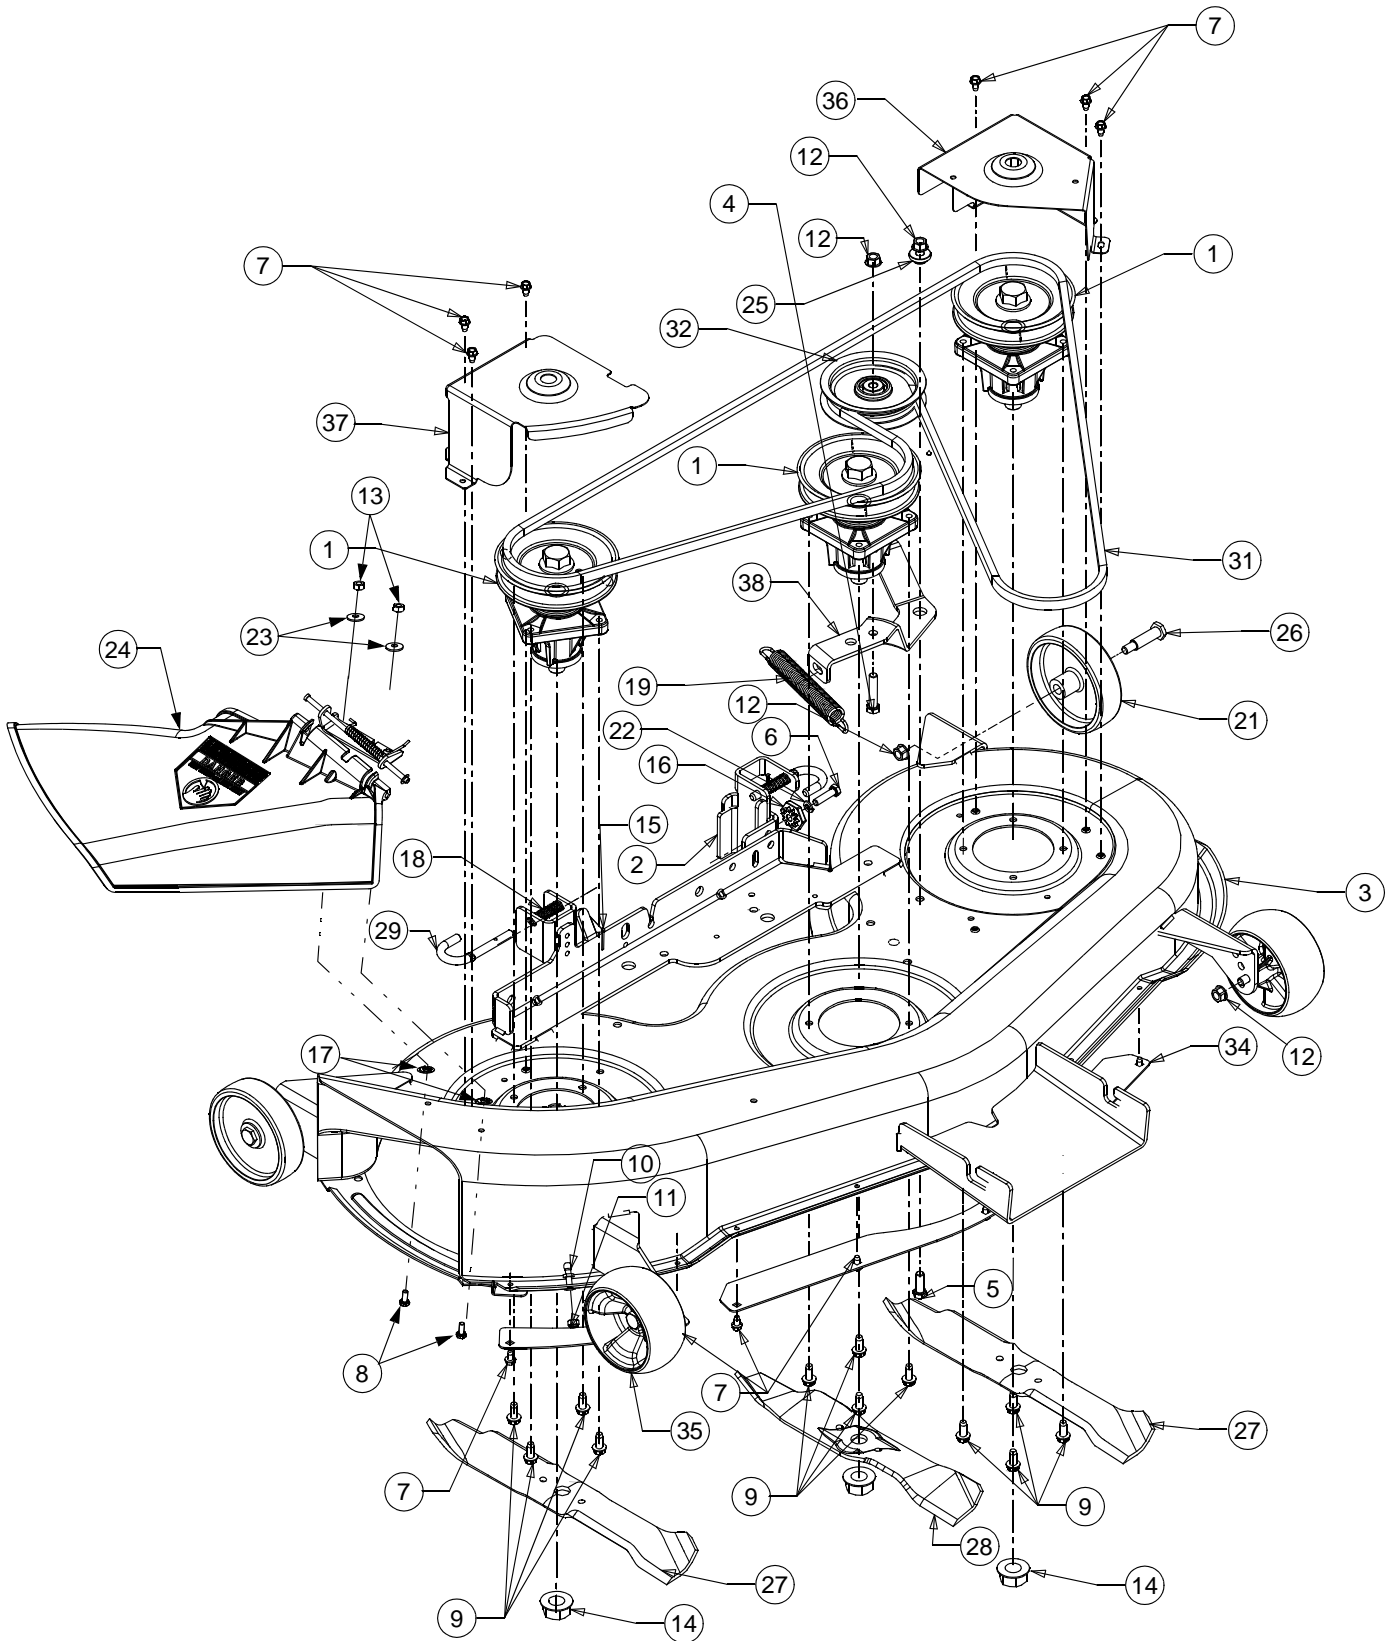

46-INCH MOWER DECK

46-INCH MOWER DECK

REF. NO.	PART NUMBER	DESCRIPTION	QTY.
1	618-04123B	Spindle Assembly	3
2	683-0254	Bracket Assembly, Deck Hanger	1
3	683-04126	Deck Weldment, 36-inch	1
4	710-0347	Screw, 3/8-16, 1.75	1
5	710-0514	Hex Cap Screw, 3/8-16, 1.00, Gr5, Std	1
6	710-0528	Screw, 5/16-18, 1.25, Gr5	1
7	710-0599	Screw, Hx. Wash. Hd. Tapp, 1/4-20, 0.5	13
8	710-0751	Screw, Hex Cap, 1/4-20, .620, Gr5	2
9	710-1260A	Self-tapping Screw, 5/16-18 x .75	12
10	711-04069	Pin, Grasscatcher	1
11	712-0324	Nut, Nylon Lock, 1/4-20	1
12	712-0431	Flange Lock Nut, 3/8-16	6
13	712-3006	Nut, Hex, 1/4-20, Gr5	2
14	712-3078	Nut, Hx. Flange, 3/4-16	3
15	714-0411	Cotter Pin, 1.0	2
16	717-04074	Deck Adjustment Gear	1
17	726-0233	Push Nut	2
18	732-0306A	Compression Spring, 1.75	2
19	732-0594A	Extension Spring, 7.33	1
20	734-04039	Deck Wheel, 5.0	2
21	734-0973	Deck Wheel,	2
22	736-0119	Washer, Lock, 5/16, Regular Duty	1
23	736-0270	Washer, Belleville, .265 x .75 x .062	2
24	731-1032B	Chute Assembly, Side Discharge — Includes the following parts:	1
	703-1693A	Bracket, Mounting	1
	711-0792	Pin, Hinge	1
	726-0106	Cap, Push	1
	732-0602A	Spring, Torsion	1
25	738-0372B	Spacer, Shoulder, 1.00 x .38 x .38	1
26	738-0373	Shoulder Screw	1
27	742-04015	Blade, 16.28	2
28	742-04016	Blade, 14.88	1
29	747-1116	Rod, Handle, Deck Release .375 Dia	2
31	754-04033	Belt, V-Type	1
32	756-1229	Idler Pulley, 4.06	1
34	783-0141	Deck Skirt, Center	1
35	783-0142	Deck Skirt, RH	1
36	783-0747B	Belt Cover, LH	1
37	783-0805C	Belt Cover, RH	1
38	783-1421	Bracket, Idler	1