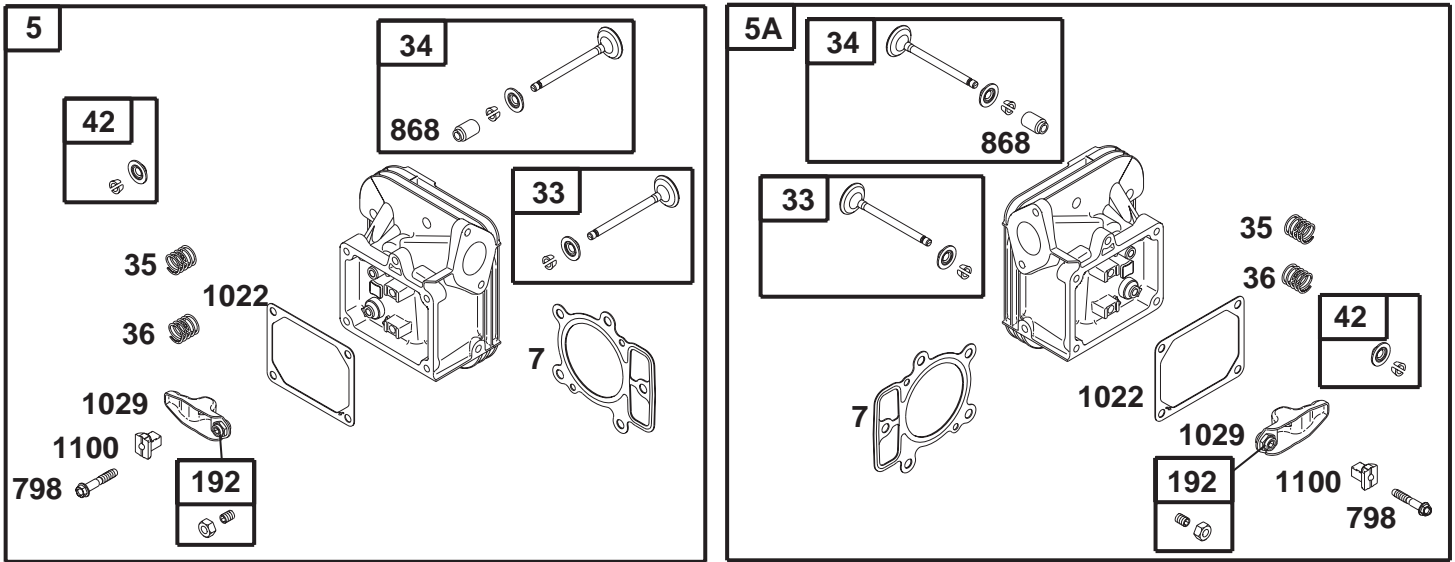

ENGINE (LT1022)