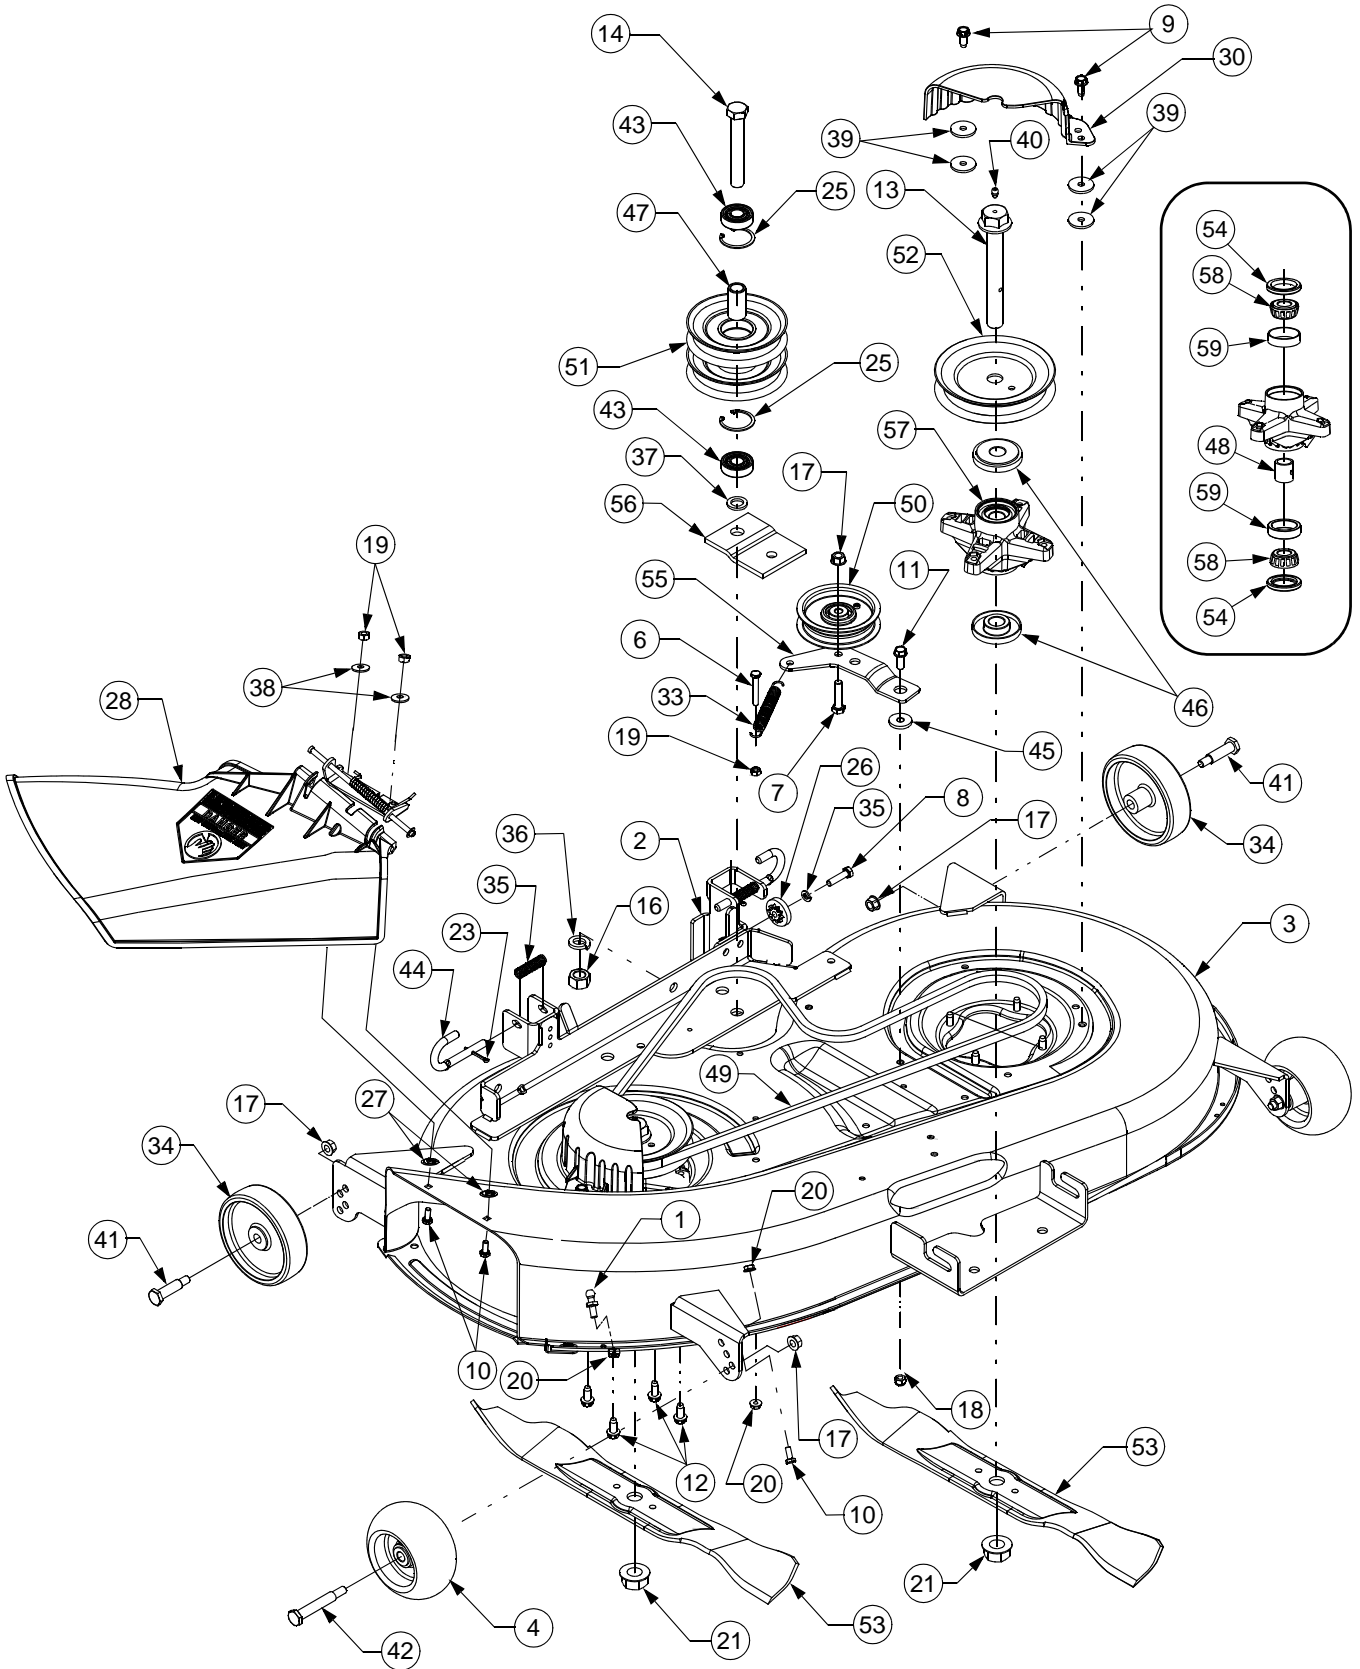

42-INCH MOWER DECK

42-INCH MOWER DECK

REF. NO.	PART NUMBER	DESCRIPTION	QTY.	REF. NO.	PART NUMBER	DESCRIPTION	QTY.
1	711-04069	Pin, Grasscatcher	1	38	736-0270	Washer, Belleville, .265 x .75 x .062	3
2	683-0254	Bracket, Deck Hanger LH	1	39	736-0343	Washer, Flat, .330 x 1.25 x .12	8
3	683-0607B	Deck Weldment, 42 inch	1	40	737-3000	Fitting, 3/16 Drive Lube	2
4	734-04039	Wheel, Deck, 5.0 OD	2	41	738-0373	Shoulder Screw	2
6	710-0136	Screw, Hex Cap, 1/4-20 x 1.75 GR5	1	42	738-3056	Shoulder Screw - 1/2 Dia x 2.50 Lg.	2
7	710-0520	Screw, Hex Cap, 3/8-16 x 1.5 GR5	1	43	741-0524	Bearing, Ball, .625 x 1.57 x .47	2
8	710-0528	Screw, 5/16-18, 1.25, Gr5	1	44	747-1116	Rod, Handle, Deck Release .375 Dia	2
9	710-0726	Screw, Self-tapping, 5/16-12 x .75	4	45	748-0331	Spacer, Shoulder, .625 x .324	1
10	710-0751	Screw, Hex Cap, 1/4-20, .620, Gr5	3	46	748-3065	Spacer, Deck Spindle	4
11	710-1238	Screw, Hex, 5/16-18 x .875 Gr5	1	47	750-0932A	Spacer, .635 x .88 x 1.72	1
12	710-0650	Screw, Self-tapping, 5/16-18 x .875	8	48	750-3190A	Bearing Spacer	2
13	710-1336A	Bolt, Spindle, 3/4-16 x 4.25	2	49	754-0498	Belt, V-Type	1
14	710-3151	Screw, Hx. Cap, 5/8-18 x 4.25 GR5	1	50	756-0627B	Pulley, Idler, 3.50 Dia.	1
16	712-0337	Nut, Hex, 5/8-18, GR5	1	51	756-1202	Pulley, Double, 5.0 x 5.0	1
17	712-0130	Nut, Hx. Nylon Lock, 3/8-16	5	52	756-3106	Pulley, Spindle	2
18	712-0429	Nut, Hx. Nylon Lock, 5/16-18	1	53	742-3033	Blade, 21.20 Lg, 3-in-1	2
19	712-3006	Nut, Hex, 1/4-20, Gr5	3	54	721-3018A	Oil Seal	4
20	712-0324	Nut, Hx. Nylon Lock, 1/4-20	2	55	783-1291	Bracket, Idler	1
21	712-3078	Nut, Hx. Flange, 3/4-16	2	56	783-04013A	Bracket, Pulley Stabilizer	1
23	714-0470	Pin, Cotter, 1/8 x 1.25	2	57	719-3118A	Spindle Housing	2
25	716-3020	Ring, Internal Retaining,	1	58	741-04089	Cone Bearing	4
26	717-1553B	Adjustment Gear, Deck	1	59	741-04091	Bearing Cup	4
27	726-0233	Nut, Push, .25 ID x .50 OD	2	—	618-0677	Spindle Assembly, includes:	
28	731-1032B	Chute Assembly, Side Discharge — Includes the following parts:	1		741-04089	Cone Bearing (Ref. 58)	2
	703-1693A	Bracket, Mounting	1		741-04091	Bearing Cup (Ref. 59)	2
	711-0792	Pin, Hinge	1		719-3118A	Spindle Housing (Ref. 57)	1
	726-0106	Cap, Push	1		721-3018A	Oil Seal (Ref. 54)	2
	732-0602A	Spring, Torsion	1		750-3190A	Bearing Spacer (Ref. 48)	1
30	731-2486A	Cover, Belt, Deck	2		710-1336A	Spindle Bolt (Ref. 13)	1
32	732-0306	Spring, Compression, .406 x .531 x	2		756-3106	Pulley (Ref. 52)	1
33	732-0470A	Spring, Extension .53 x 4.75	1		737-3000	Lube Fitting (Ref. 40)	1
34	734-0973	Wheel Deck 5.0 x 1.38	2		712-3078	Flange Nut, 3/4-16 (Ref. 21)	1
35	736-0119	Washer, Lock, 5/16, Regular Duty	1		748-3065	Spindle Spacer (Ref. 46)	1
36	736-0158	Washer, Lock, 5/8	1				
37	736-0162	Washer, Flat, .641 x 1.0 x .12	1