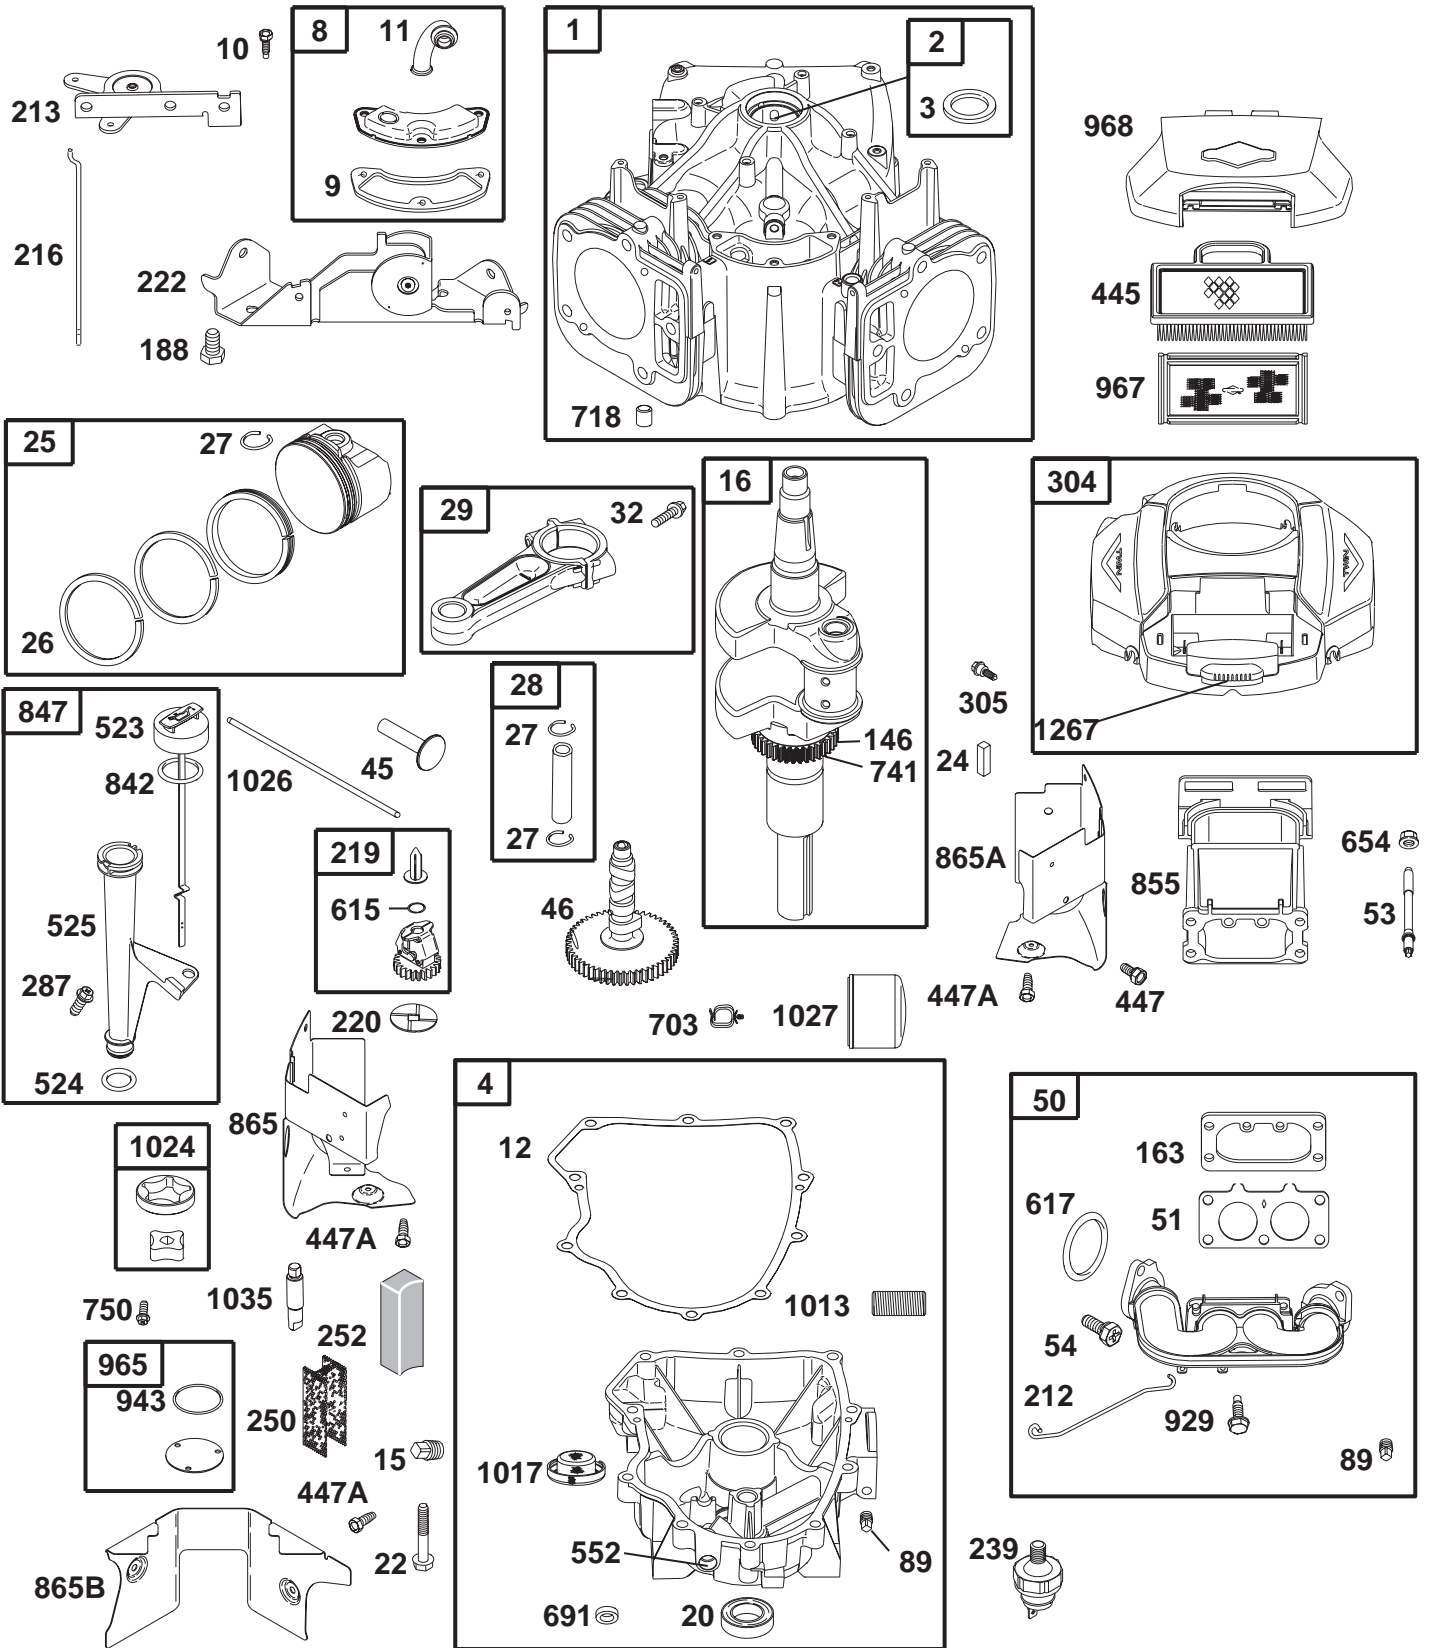

ENGINE (LT1018)

REF. NO.	PART NUMBER	DESCRIPTION
513	692024	Clutch-Drive
521	690581	Shield-Cable
523	697086	Dipstick
524	691032•	Seal-Dipstick Tube
525	697085	Tube-Dipstick
526	697348	Screw (Regulator)
544	692034	Armature-Starter
552	697144	Bushing-Governor Crank
562	691119	Bolt (Governor Control Lever)
579	691029	Nut (Starter Cable)
584	697112	Cover-Breather Passage
601	95162	Clamp-Hose
614	691620	Pin-Cotter
616	692012	Crank-Governor
617	692138 •∅	Seal-O Ring (Intake Manifold)
634	690802 ∅	Spring/Seal Assembly
635	691909	Boot-Spark Plug
643	698401	Retainer-Air Filter
668	691500	Spacer
691	692407•	Seal-Governor Shaft
692	690572	Spring-Detent
697	690372	Screw (Drive Cap)
718	690959	Pin-Locating
729	691224	Clip-Wire
729A	694123	Clip-Wire
741	697128	Gear-Timing
750	691033	Screw (Oil Pump Cover)
757	697607	Link-Counterweight
758	697134	Counterweight
759	697392	Pin-Counterweight

REF. NO.	PART NUMBER	DESCRIPTION
783	693713	Gear-Pinion
789	698329	Harness-Wiring
797	693167	Nut (Brush Retainer)
801	691283	Cap-Drive
802	691286	Cap-End
803	693757	Housing-Starter
830	691095	Stud (Rocker Arm)
842	691031•	Seal-O Ring (Dipstick Tube)
851	692424	Terminal-Spark Plug
868	690968•‡	Seal-Valve
877	399916	Wire/Connector-Alternator
914	691108	Screw (Rocker Cover)
918	697091	Hose-Vacuum (Cut to Required Length)
943	690589•	Seal-O Ring (Oil Pump Cover)
950	691657	Screw (Float Bowl)
965	499613	Cover-Oil Pump
967	697015	Filter-Pre Cleaner
968	790008	Cover-Air Cleaner
975	495933	Bowl-Float
977	690192	Gasket Set-Carburetor
987	691326 ∅	Seal-Throttle Shaft
1005	697111	Fan-Flywheel
1017	690770	Screen-Oil Pump
1019	698414	Kit-Label
1022	272475•‡	Gasket-Rocker Cover
1023	692492	Cover-Rocker Arm
1024	499054	Pump-Oil
1026	692003	Rod-Push (Intake)

- Included in Engine Gasket Set, Key. No. 358
- ∅ Included in Carburetor Overhaul Kit, Key. No. 121
- ‡ Included in Carburetor Gasket Set, Key. No. 977
- + Included in Valve Gasket Set, Key. No. 1095

ENGINE (LT1022)