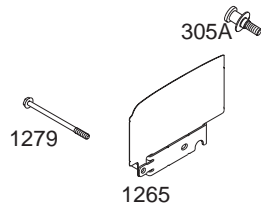

ENGINE (LT1018)

118

1036 EMISSION LABEL