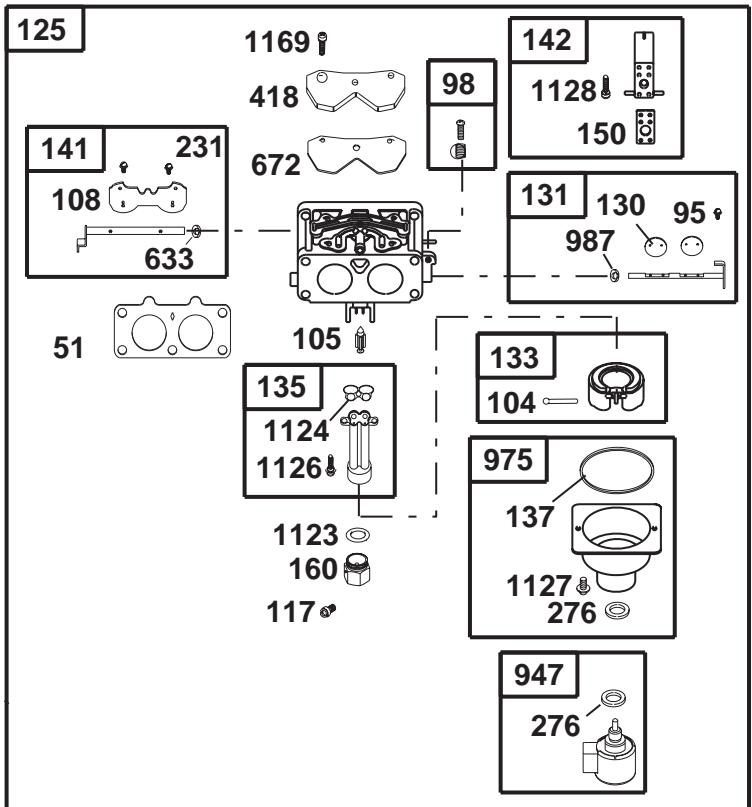

ENGINE (LT1022)