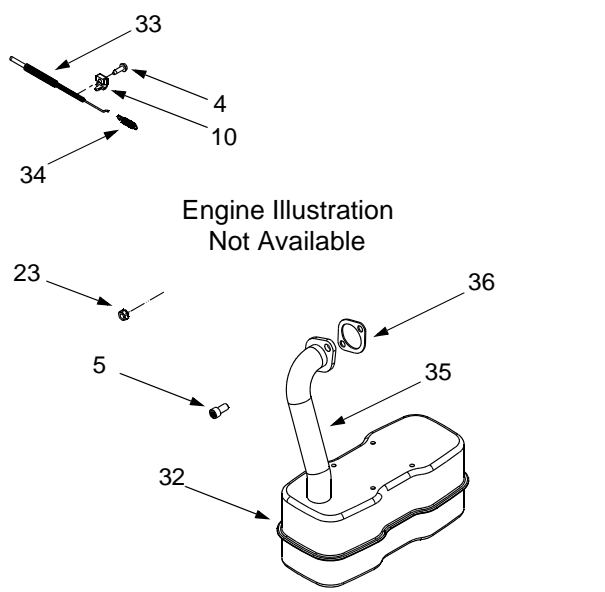

OHV Single

REF. NO.	PART NO.	DESCRIPTION
1	710-0227	Self-tapping Screw, #8-18 x.50
2	710-0599	Self-tapping Screw, 1/4-20 x.50
3	710-0726	Self-tapping Screw, 5/16-18 x.625
4	710-1237	Screw, #10-32 x.625 (OHV V-Twin)
5	710-1314A	Socket Cap Screw, 5/16-18 x.625
6	710-1315	Self-tapping Screw, 3/8-16 x 1.25
7	712-3017	Hex Nut, 3/8-16
8	721-0460	Exhaust Gasket (OHV V-Twin)
9	726-0205	Hose Clamp
10	751B213146	Casing Clamp (OHV Single)
11	736-0300	Lock Washer, .406 x.875 x.059
12	751B221535	Casing Clamp (OHV V-Twin)
13	751-0535	Fuel Line Hose
14	751-0564A	Muffler Deflector
15	751-0616A	Muffler, Twin Inlet (OHV V-Twin)
16	751-0650A	RH Exhaust Pipe (OHV V-Twin)
17	751-0651A	LH Exhaust Pipe (OHV V-Twin)
18	751-3140	Oil Drain Valve
19	751-3141	Oil Drain Hose
20	751-3142	Oil Drain Cap
21	783-0615C	Muffler Heat Shield
22	783-0625C	Engine Heat Shield (OHV V-Twin)
23	712-0271	Hex Sems Nut, 1/4-20 (OHV V-Twin)
24	725-0157	Cable Tie
31	746-1086	Throttle Cable (OHV V-Twin)
32	751-0617A	Muffler, Single Inlet (OHV Single)
33	746-1087	Throttle Cable (OHV Single)
34	732-0966	Extension Spring, .275 x 1.25 (OHV Single)
35	751-0619A	Exhaust Pipe (OHV Single)
36	721-0208	Exhaust Gasket (OHV Single)

NOTE: Engine accessory parts are applicable to all Series 1000 tractors except where otherwise noted.