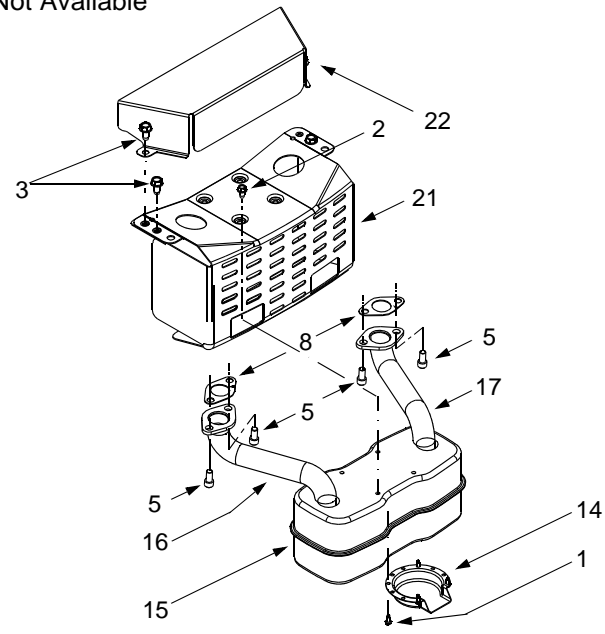

ENGINE ACCESSORIES