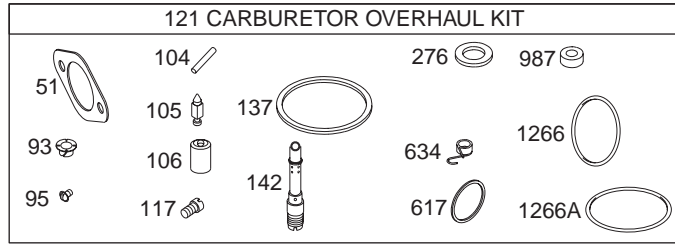

ENGINE (LT1018)