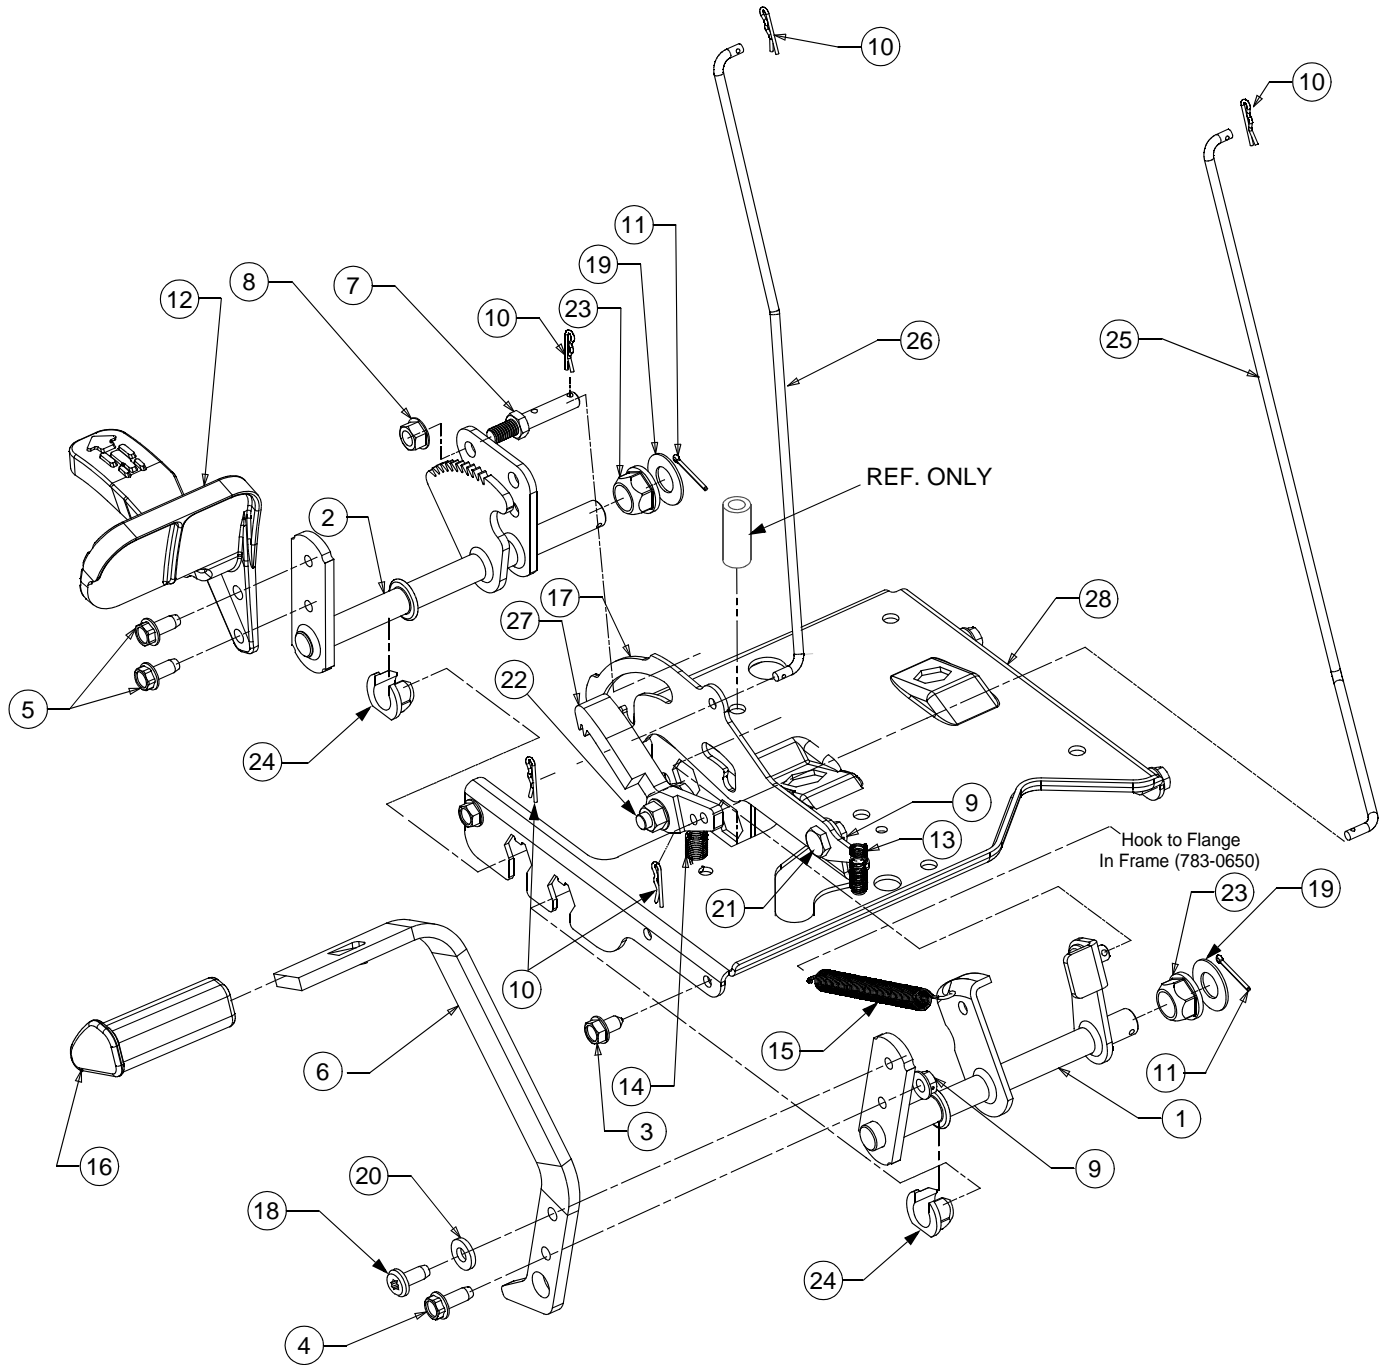

PEDAL ASSEMBLY

PEDAL ASSEMBLY

REF. NO.	PART NUMBER	DESCRIPTION	QTY.
1	647-0031B	Control Assembly, Brake	1
2	647-0049A	Control Assembly, Hydro	1
3	710-0726	Screw, Self-tapping, 5/16-12, 0.75	4
4	710-0650	Screw, Self-tapping, 5/16-18, 0.875	1
5	710-1260A	Screw, 5/16-18, 0.750	2
6	783-0773A	Pedal, Brake	1
7	711-1363	Pin, 3/8-16, 3/8 x 2.43 Lg	1
8	712-0130	Nut, Nylon Lock, 3/8-16	2
9	712-0429	Nut, Nylon Lock, 5/16-18, Gr5	2
10	714-0104	Pin, Cotter, .072 Dia. x 1.13 Lg	5
11	714-0111	Pin, Cotter, 3/32, 1.0	2
12	719-0584A	Pedal, Hydro Control	1
13	732-0335	Spring, Compression, .405 x 1.17	1
14	732-0955	Spring, Extension, .50 OD x 1.41 Lg	1
15	732-0963	Spring, Extension, .50 Dia x 6.37 Lg	1
16	735-3049	Pad, Brake, Control	1
17	783-0663C	Bracket, Lockout, Hydro	1
18	710-1611B	Screw, Torx Hd. Tapp. 5/16-18 x .75	1
19	736-0187	Washer, Flat .64 ID x 1.24 x .06	2
20	736-3008	Washer, Flat, .344 x .750 x .120	1
21	738-0155	Shoulder, Screw .437 x 1.62 Lg	1
22	738-0507B	Screw, Shoulder, .500 Dia x .434	1
23	741-0225	Bearing, Hex Flange	2
24	741-3065B	Bearing, Hex Flange, .628 ID, Split	2
25	747-04096	Rod, Control, Cruise	1
26	747-04093	Rod, Control, Brake Lock	1
27	748-04039B	Latch, Cruise	1
28	783-0653F	Bracket, Support, Stearing	1