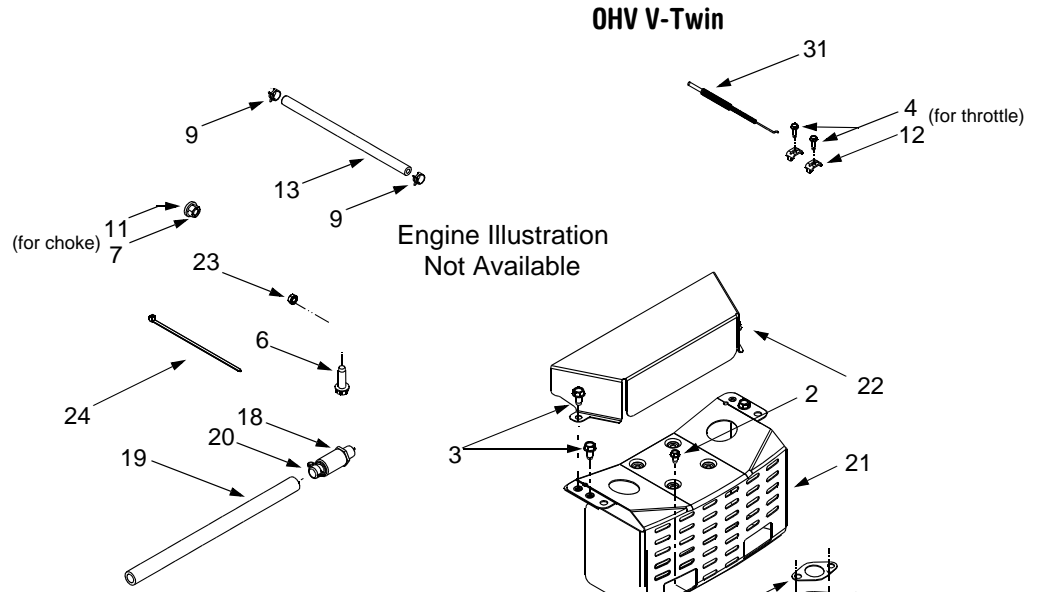

ENGINE ACCESSORIES