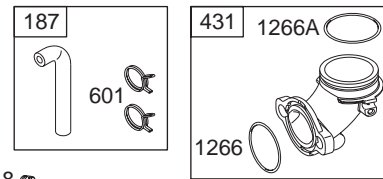

ENGINE (LT1018)