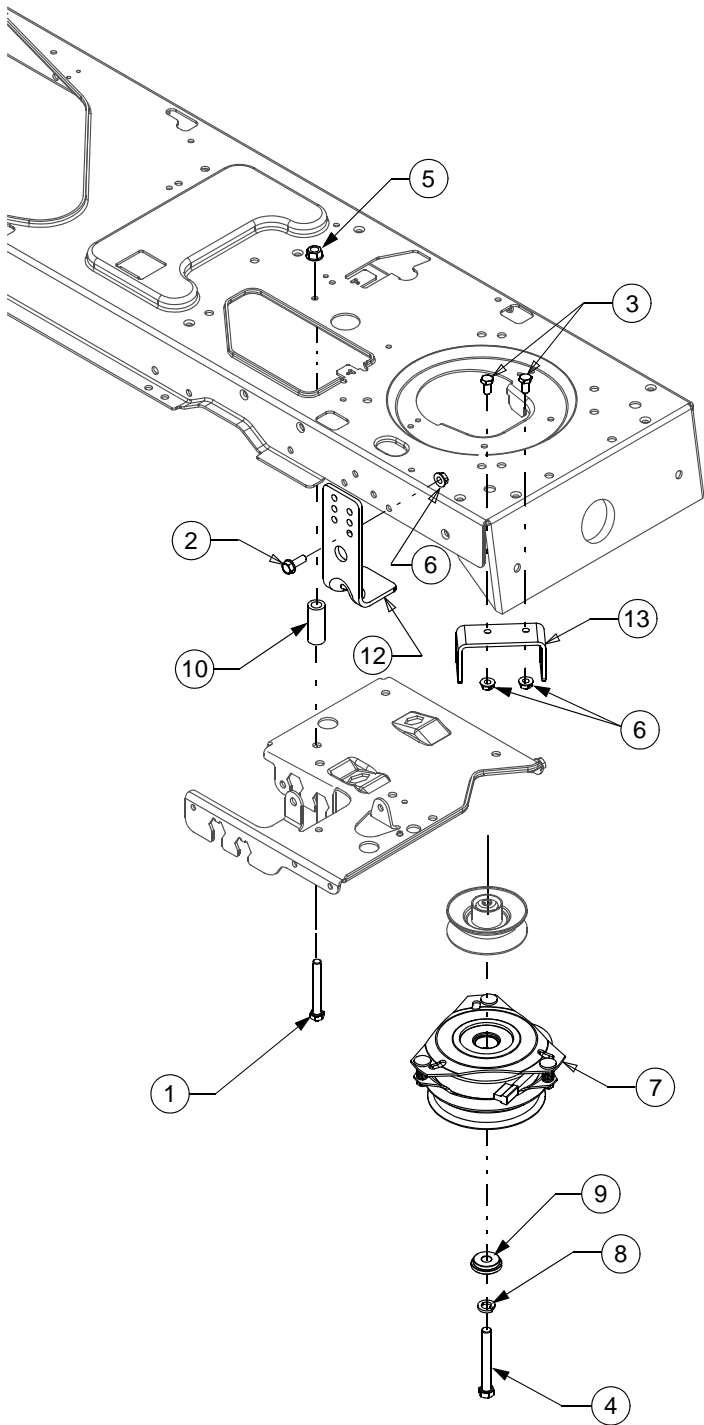

POWER TAKE-OFF (PTO) SYSTEM

Model LT1022