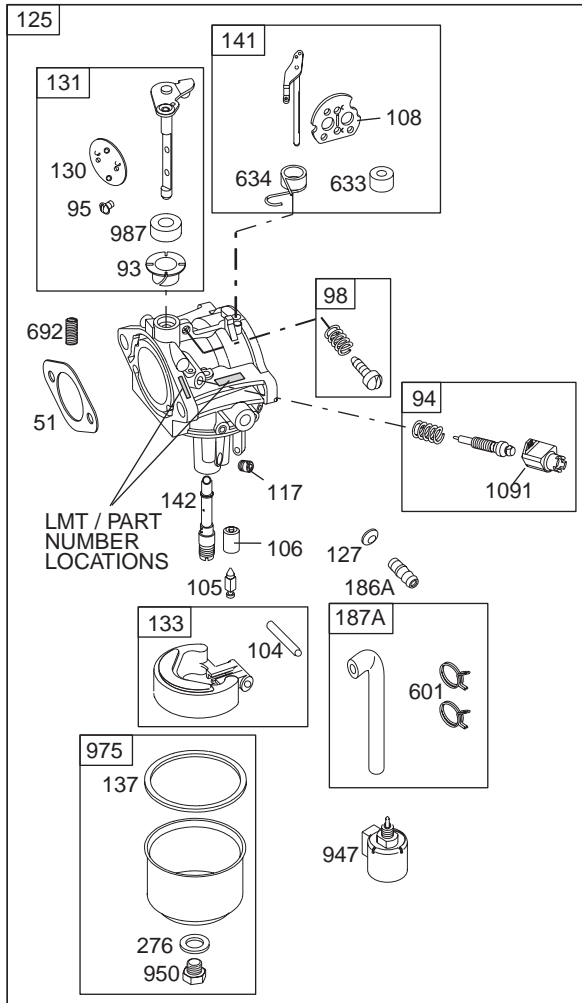

ENGINE (LT1018)