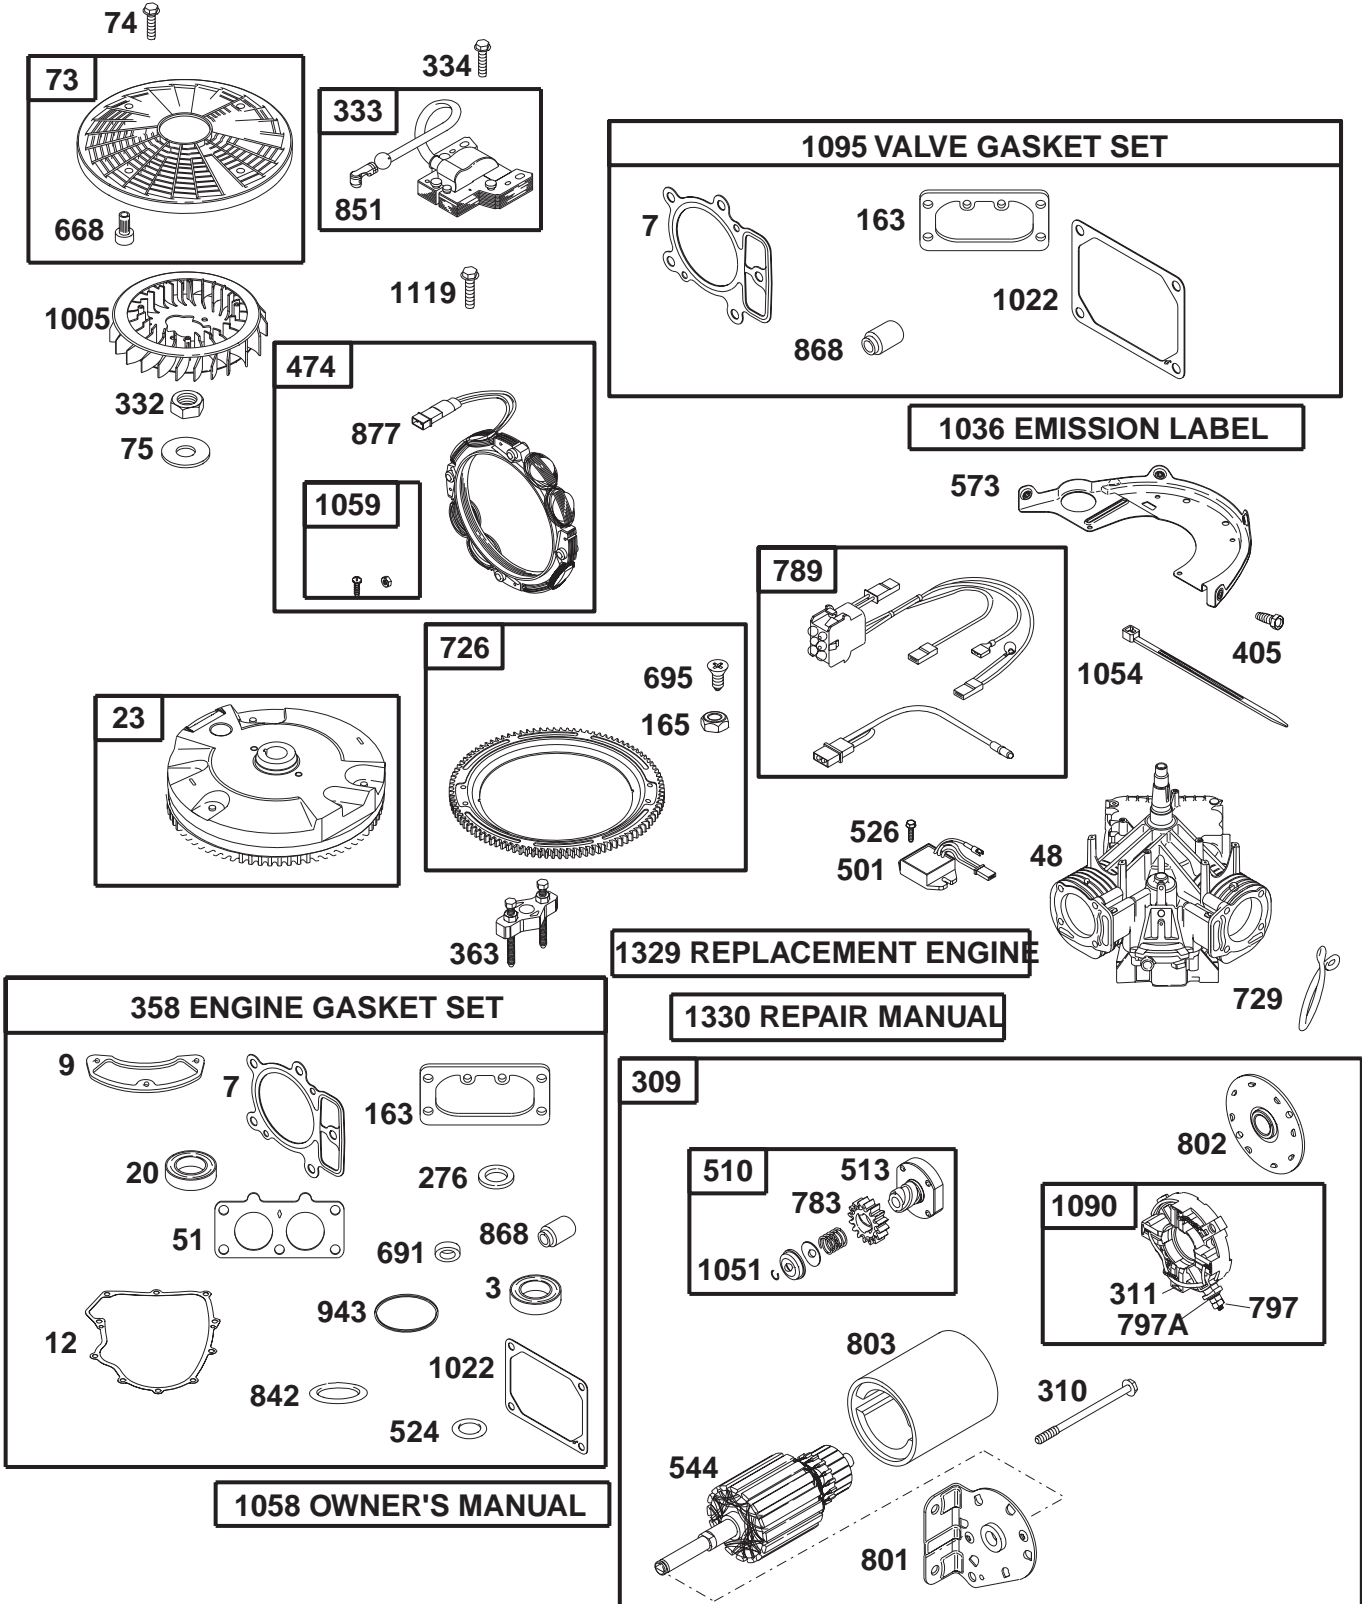

ENGINE (LT1022)

- Included in Engine Gasket Set, Key. No. 358
- ∅ Included in Carburetor Overhaul Kit, Key. No. 121
- ‡ Included in Carburetor Gasket Set, Key. No. 977
- + Included in Valve Gasket Set, Key. No. 1095

ENGINE (LT1022)

REF. NO.	PART NUMBER	DESCRIPTION	REF. NO.	PART NUMBER	DESCRIPTION
1	699742	Cylinder Assembly	125	499804	Carburetor
2	499585	Kit-Bushing/Seal (Magneto Side)	130	690993	Valve-Throttle
3	391086•	Seal-Oil (Magneto Side)	131	499805	Kit-Throttle Shaft
4	699747	Sump-Engine	133	499806	Float-Carburetor
5	697580	Head-Cylinder (Cylinder 1)	135	499803	Tube-Fuel Transfer
5A	697581	Head-Cylinder (Cylinder 2)	137	690994Ø‡	Gasket-Float Bowl
7	690962•+	Gasket-Cylinder Head	141	499807	Kit-Choke Shaft
8	499601	Breather Assembly	142	499808Ø	Nozzle-Carburetor
9	690937•	Gasket-Breather	146	690979	Key-Timing
10	690960	Screw (Breather Assembly)	150	690995Ø‡	Gasket-Nozzle
11	690942	Tube-Breather	160	690996	Retainer-Solenoid
12	697227•	Gasket-Crankcase	163	691001•+	Gasket-Air Cleaner
13	690360	Screw (Cylinder Head)	165	693148	Nut (Ring Gear)
15	690946	Plug-Oil Drain	187	698742	Line-Fuel
16	691046	Crankshaft	187A	691049	Line-Fuel (Molded)
20	690947•	Seal-Oil (PTO Side)	188	690960	Screw (Control Bracket)
22	694966	Screw (Engine Sump)	192	690083	Adjuster-Rocker Arm
23	691053	Flywheel	209	697674	Spring-Governor
24	222698	Key-Flywheel	211	691019	Spring-Governed Idle
25	698429	Piston Assembly (Standard)	212	695238	Link-Throttle
25	698434	Piston Assembly(.020")	213	691021	Bracket-Choke Control
26	698430	Ring Set-Piston (Standard)	216	691022	Link-Choke
26	698437	Ring Set-Piston (.020")	219	698231	Gear-Governor
27	690975	Lock-Piston Pin	220	690412	Washer (Governor Lever)
28	690229	Pin-Piston	222	698761	Bracket-Control
29	499583	Rod-Connecting	227	691048	Lever-Governor Control
32	690976	Screw (Connecting Rod)	231	690718	Screw (Choke Valve)
33	697576	Valve-Exhaust	239	491657	Switch-Oil Pressure
34	499597	Valve-Intake	240	695666	Filter-Fuel
35	690963	Spring-Valve (Intake)	250	690957	Retainer-Breather
36	690963	Spring-Valve (Exhaust)	252	690956	Collector-Oil
42	499586	Keeper-Valve	276	690997•Ø+	Washer-Sealing
45	690977	Tappet-Valve	287	690960	Screw (Dipstick Tube)
46	699748	Camshaft	304	698073	Housing-Blower
48	698177	Short Block	305	691005	Screw (Blower Housing)
50	695241	Manifold-Intake	309	691262	Motor-Starter
51	690950• Ø‡	Gasket-Intake	310	691263	Bolt (Starter Motor)
53	690951	Stud (Carburetor)	311	497608	Brush Set
54	695240	Screw (Intake Manifold)	332	691059	Nut (Flywheel)
73	691055	Screen-Rotating	333	691060	Armature-Magneto
74	698425	Screw (Rotating Screen)	334	691061	Screw (Magneto Armature)
75	691056	Washer (Flywheel)	337	491055	Plug-Spark
89	690283	Plug-Oil	358	694012	Set-Engine Gasket
95	690718	Screw (Throttle Valve)	363	691062	Flywheel Puller
98	499802	Kit-Idle Speed	383	690966	Wrench-Spark Plug
104	690984Ø	Pin-Float Hinge	385	690960	Screw (Fuel Pump)
105	690985Ø	Valve-Float Needle	387	808656	Pump-Fuel
108	690986	Valve-Choke	404	690442	Washer (Governor Crank)
117	690232Ø	Jet-Main (Standard)	405	697820	Screw (Back Plate)
121	499811	Kit-Carburetor Overhaul	418	690999	Plate-Carburetor