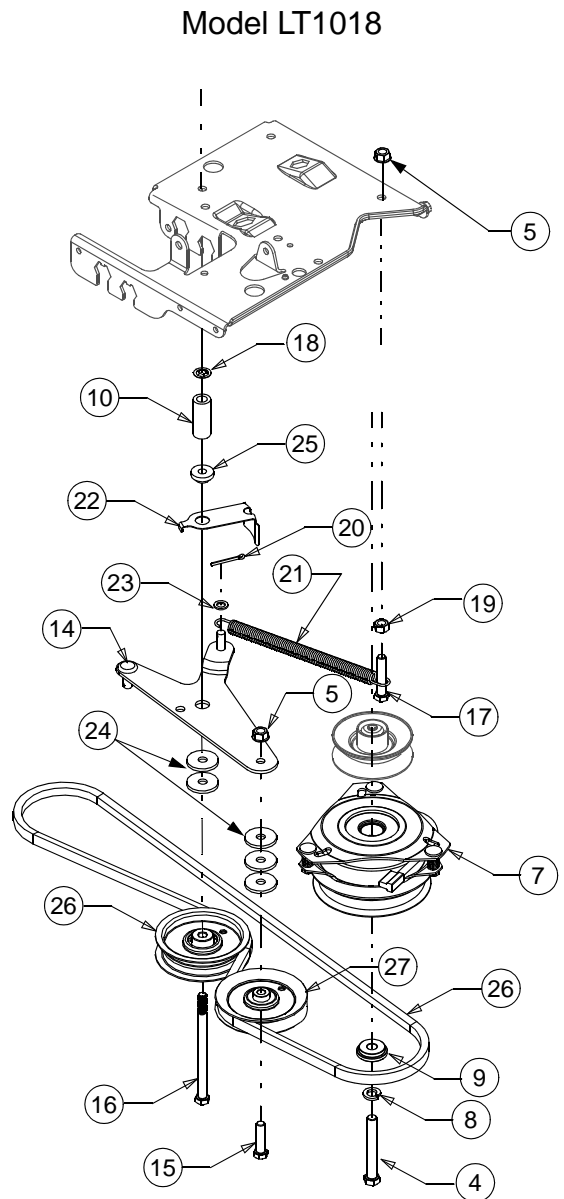

POWER TAKE-OFF (PTO) SYSTEM

Model LT1022