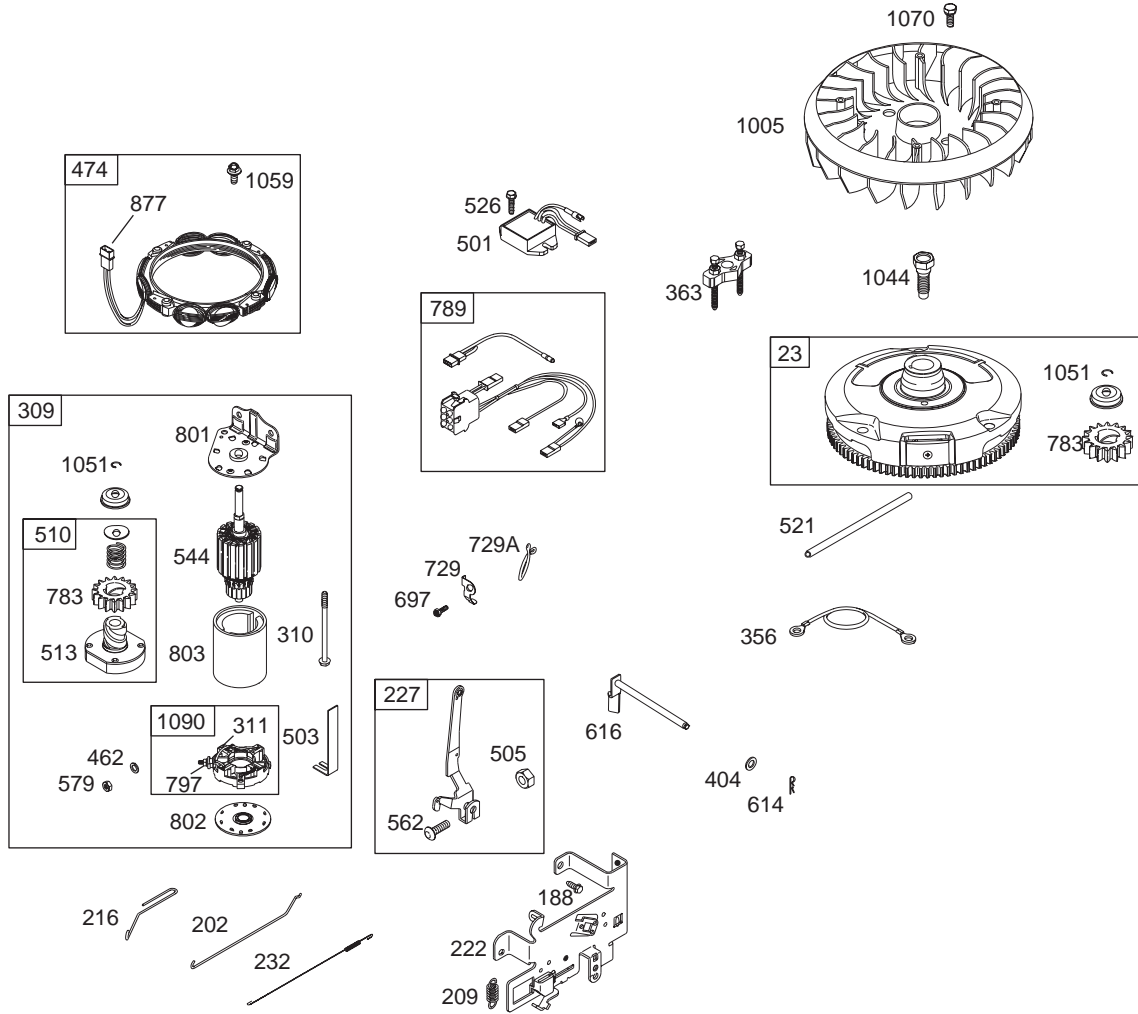

ENGINE (LT1018)

ENGINE (LT1018)

REF. NO.	PART NUMBER	DESCRIPTION
1	697174	Cylinder Assembly
2	399265	Kit-Bushing/Seal (Magneto Side)
3	391086•	Seal-Oil (Magneto Side)
5	698404	Head-Cylinder (Cylinder 1)
7	699168•	Gasket-Cylinder Head
9	697109•	Gasket-Breather
10	697157	Screw (Breather Assembly)
11	697113	Tube-Breather
12	697110•	Gasket-Crankcase
13	690360	Screw (Cylinder Head)
15	691680	Plug-Oil Drain
16	697516	Crankshaft
20	690947•	Seal-Oil (PTO Side)
22	692125	Screw (Crankcase Cover)
23	693556	Flywheel
25	699052	Piston Assembly (Standard)
	699054	Piston Assembly (.020" Oversize)
26	699051	Ring Set (Standard)
	697559	Ring Set (.020" Oversize)
27	698469	Lock-Piston Pin
28	697099	Pin-Piston
29	697518	Rod-Connecting (Standard)
	697264	Rod-Connecting (.020" Under-size)
32	692852	Screw (Connecting Rod)
33	698370	Valve-Exhaust
34	695761	Valve-Intake
35	691279	Spring-Valve (Intake)
36	691279	Spring-Valve (Exhaust)
42	499586	keeper-Valve
45	690564	Tappet-Valve
46	698492	Camshaft
50	699028	Manifold-Intake
51	692137• Ø‡	Gasket-Intake
53	690227	Stud (Carburetor)
54	691148	Screw (Intake Manifold)
73	494439	Screen-Rotating
74	691647	Screw (Rotating Screen)
93	690602 Ø	Bushing-Throttle Shaft
94	498030	Kit-Idle Mixture
95	691636 Ø	Screw (Throttle Valve)
98	495800	Kit-Idle Speed
104	690525 Ø	Pin-Float Hinge
105	231855 Ø	Valve-Float Needle
106	691780	Seat-Inlet
108	692344	Valve-Choke
117	694352 Ø	Jet-Main (Standard)
118	697228	Jet-Main (High Altitude)
121	697241	Kit-Carburetor Overhaul
125	699937	Carburetor

REF. NO.	PART NUMBER	DESCRIPTION
127	695005	Plug-Welch
130	691750	Valve-Throttle
131	494379	Kit-Throttle Shaft
133	494381	Float-Carburetor
137	281165 Ø‡	Gasket-Float Bowl
141	495931	Kit-Choke Shaft
142	697140 Ø	Nozzle-Carburetor
146	691639	Key-Timing
186	698174	Connector-Hose
187	697098	Line-Fuel (Formed)
187A	698417	Line-Fuel (Formed (Cut to Re-quired Length))
188	691693	Screw (Control Bracket)
192	691986	Adjuster-Rocker Arm
202	691841	Link-Mechanical Governor
209	692208	Spring-Governor
216	691840	Link-Choke
222	694042	Bracket-Control
227	691374	Lever-Governor Control
232	691842	Spring-Governor Link
238	691843	Cap-Valve
240	695666	Filter-Fuel
276	692255 Ø‡	Washer-Sealing
304	790009	Housing-Blower
305	697102	Screw (Blower Housing)
305A	697103	Screw (Blower Housing)
309	693551	Motor-Starter
310	690323	Bolt (Starter Motor)
311	497608	Brush Set
333	492341	Armature-Magneto
334	691061	Screw (Magneto Armature)
337	491055	Plug-Spark
356	697089	Wire-Stop
358	697191	Gasket Set-Engine
363	19203	Flywheel Puller
383	89838	Wrench-Spark Plug
385	694476	Screw (Fuel Pump)
385A	690297	Screw (Fuel Pump)
387	697090	Pump-Fuel
387A	808656	Pump-Fuel
404	691691	Washer (Governor Crank)
415	690283	Plug
431	697122	Elbow-Intake
445	697153	Filter-Air Cleaner
462	691261	Washer (Starter Cable)
474	696458	Alternator
501	691185	Regulator
503	691532	Strap-Starter
505	691251	Bolt (Governor Control Lever)
510	693699	Drive-Starter