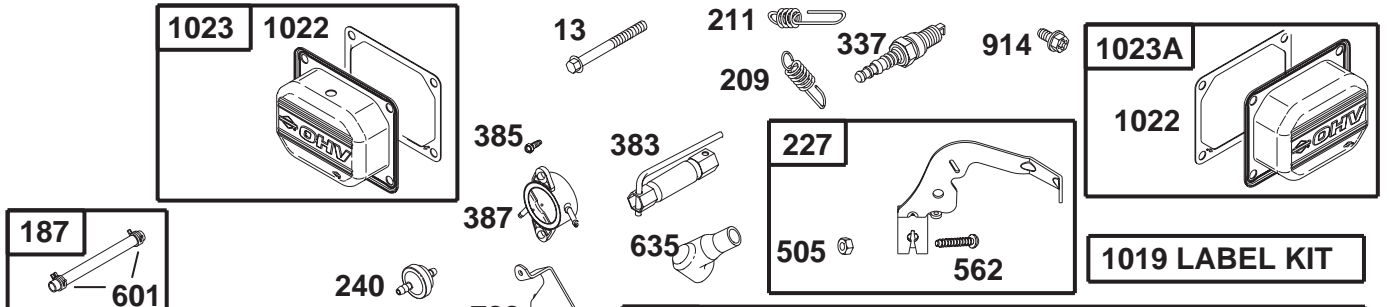

ENGINE (LT1022)