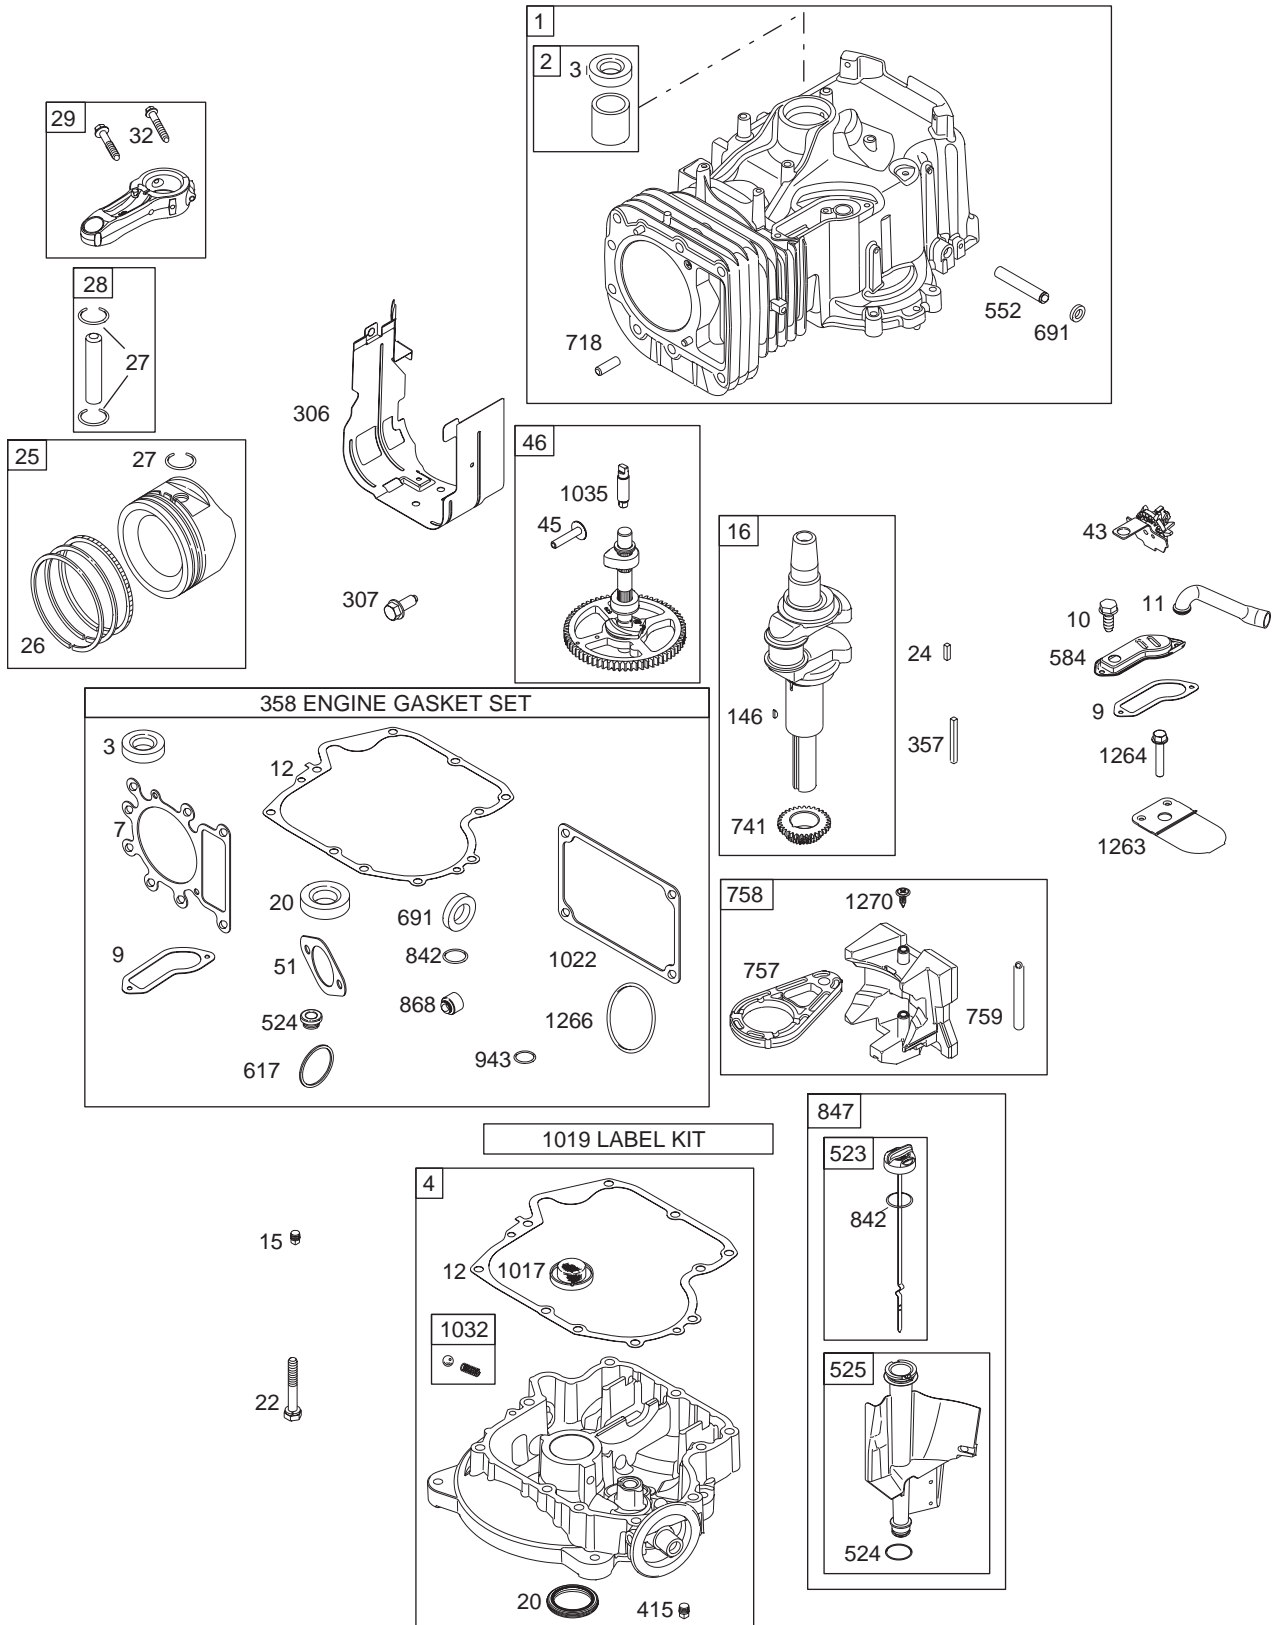

46-INCH MOWER DECK

REF. NO.	PART NUMBER	DESCRIPTION	QTY.
1	618-04123B	Spindle Assembly	3
2	683-0254	Bracket Assembly, Deck Hanger	1
3	683-04126	Deck Weldment, 36-inch	1
4	710-0347	Screw, 3/8-16, 1.75	1
5	710-0514	Hex Cap Screw, 3/8-16, 1.00, Gr5, Std	1
6	710-0528	Screw, 5/16-18, 1.25, Gr5	1
7	710-0599	Screw, Hx. Wash. Hd. Tapp, 1/4-20, 0.5	13
8	710-0751	Screw, Hex Cap, 1/4-20, .620, Gr5	2
9	710-1260A	Self-tapping Screw, 5/16-18 x .75	12
10	711-04069	Pin, Grasscatcher	1
11	712-0324	Nut, Nylon Lock, 1/4-20	1
12	712-0431	Flange Lock Nut, 3/8-16	6
13	712-3006	Nut, Hex, 1/4-20, Gr5	2
14	712-3078	Nut, Hx. Flange, 3/4-16	3
15	714-0411	Cotter Pin, 1.0	2
16	717-04074	Deck Adjustment Gear	1
17	726-0233	Push Nut	2
18	732-0306A	Compression Spring, 1.75	2
19	732-0594A	Extension Spring, 7.33	1
20	734-04039	Deck Wheel, 5.0	2
21	734-0973	Deck Wheel,	2
22	736-0119	Washer, Lock, 5/16, Regular Duty	1
23	736-0270	Washer, Belleville, .265 x .75 x .062	2
24	731-1032B	Chute Assembly, Side Discharge — Includes the following parts:	1
	703-1693A	Bracket, Mounting	1
	711-0792	Pin, Hinge	1
	726-0106	Cap, Push	1
	732-0602A	Spring, Torsion	1
25	738-0372B	Spacer, Shoulder, 1.00 x .38 x .38	1
26	738-0373	Shoulder Screw	1
27	742-04015	Blade, 16.28	2
28	742-04016	Blade, 14.88	1
29	747-1116	Rod, Handle, Deck Release .375 Dia	2
31	754-04033	Belt, V-Type	1
32	756-1229	Idler Pulley, 4.06	1
34	783-0141	Deck Skirt, Center	1
35	783-0142	Deck Skirt, RH	1
36	783-0747B	Belt Cover, LH	1
37	783-0805C	Belt Cover, RH	1
38	783-1421	Bracket, Idler	1

ENGINE (LT1018)