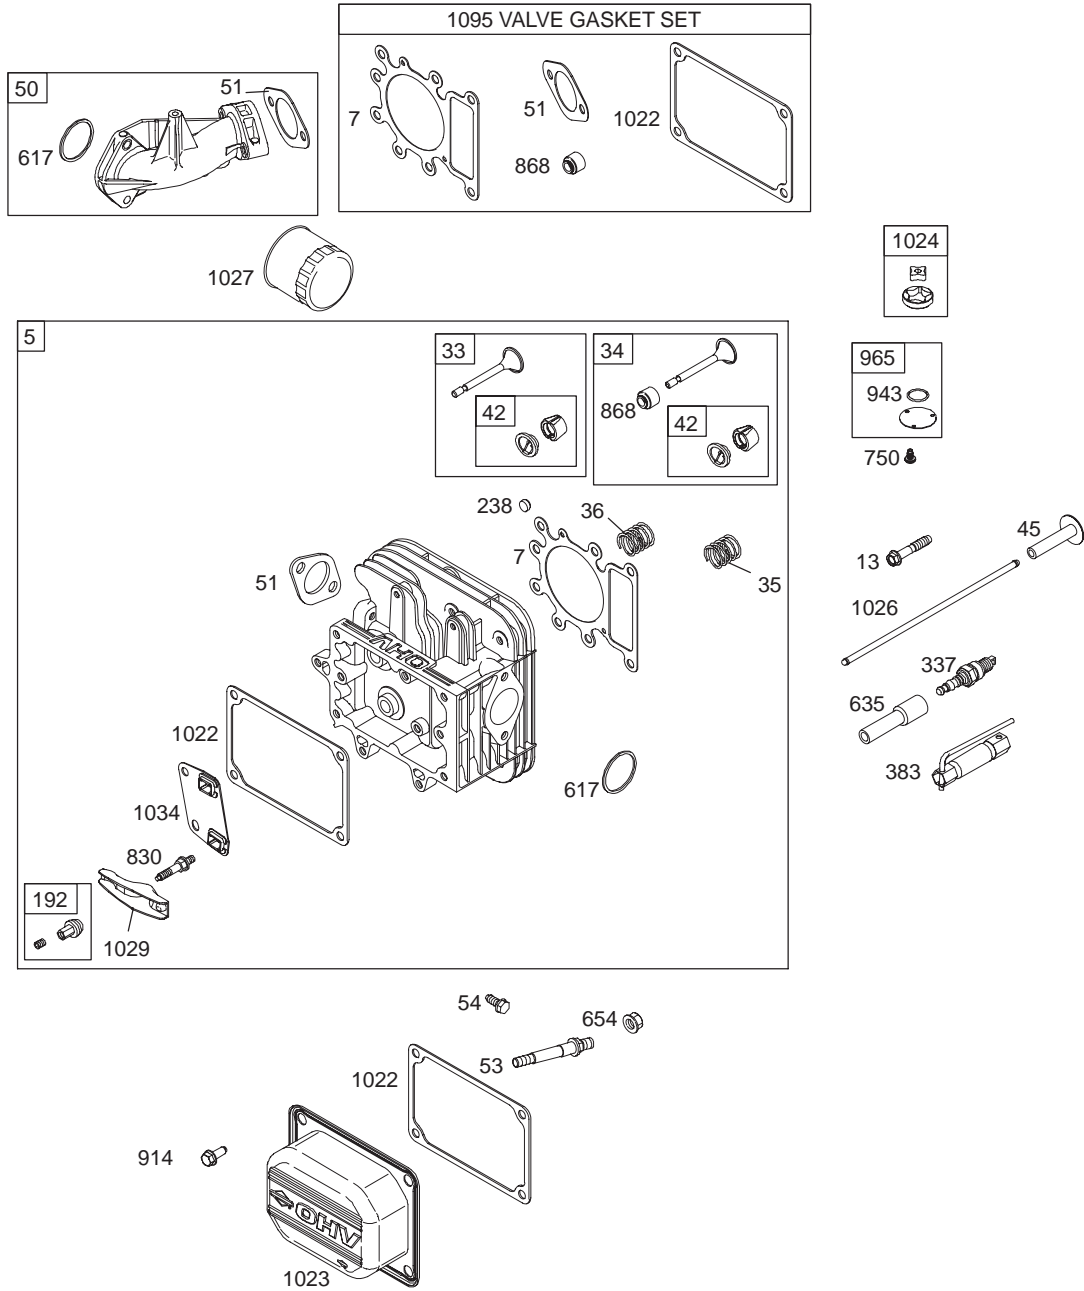

ENGINE (LT1018)