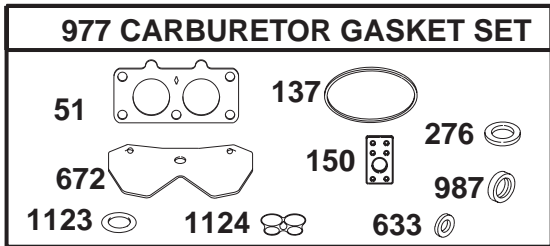

ENGINE (LT1022)