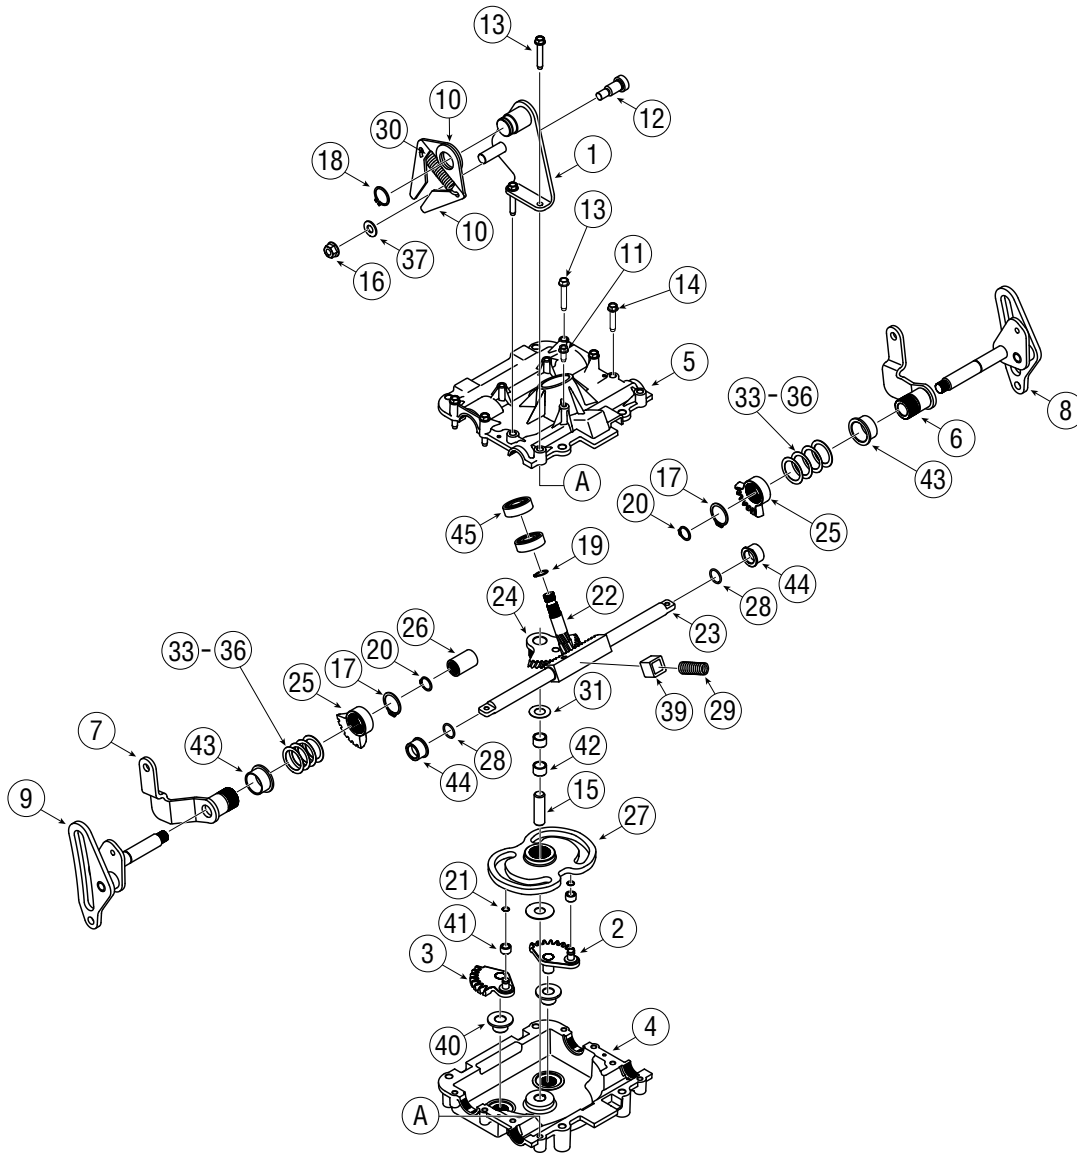

Steering Gear Box

Steering Gear Box

Ref. No.	Part No.	Description
1	607-04243	Bracket, Steering Box Return
2	617-04036	Gear, Bevel LH
3	617-04037	Gear, Bevel RH
4	619-04153 737-0148	Housing, Steering Lower Grease, Darina
5	619-04154	Housing, Steering Upper
6	647-04083	Arm, Hydro LH
7	647-04084	Arm, Hydro RH
8	647-04085	Cam, Hydro LH
9	647-04086	Cam, Hydro RH
10	703-2441	Arm, Neutral
11	710-0599	Screw, Hex Wash Hd. Tapp, 1/4-20 x .5
12	710-04040	Screw, Shoulder, .497 x .75 : 3/8-16
13	710-0778	Screw, Hex Wash Hd. Tapp, 1/4-20 x 1.5
14	710-0809	Screw, Hex Wash Hd. Tapp, 1/4-20 x 1.25
15	711-04587	Shaft, Steering
16	712-3005	Nut, Hex Flange Lock, 3/8-16 Gr5
17	716-0102	Ring, Snap, 1.0 Dia. Shaft
18	716-0111	Ring, External Retaining, .875 Shaft
19	716-0114	Ring, Retaining, .56 Dia. Shaft
20	716-0115	Ring, Retaining, .56 Dia. Shaft
21	716-04066	Ring, Retaining, .31125 Dia. Shaft
22	717-04318	Gear, Pinion, 7T
23	717-04319	Gear, Synchro Rack
24	717-04328	Gear, Steering, 17T
25	717-04330	Gear, Steering, 26T
26	718-04229	Tube, Coupler
27	718-04269	Cam, Hydro Steering
28	721-04186	O-Ring, .625 x .07
29	732-0306A	Spring, Compression, .531 x 1.75
30	732-1162	Spring, Extension, .56 x 2.31 x .105
31	736-0369	Washer, Flat, .508 x 1.0 x .02
32	736-04237	Washer, Flat, .508 x 1.32 x .04
33	736-04257	Washer, Flat, 1.015 x 1.375 x .005
34	736-04258	Washer, Flat, 1.015 x 1.375 x .010
35	736-04259	Washer, Flat, 1.015 x 1.375 x .015
36	736-04260	Washer, Flat, 1.015 x 1.375 x .030
37	736-0864	Washer, Thrust, .375 x .812 x .06
39	741-04202	Bearing, Nylon Caster
40	741-04203	Bearing, Flange, .5 x .7
41	741-04204	Bearing, Sleeve, .437 x .3425
42	741-04206	Bearing, Sleeve, .623 x .5025 x .25
43	741-04231	Bearing, Sleeve, 1.2 x 1.0
44	741-04235	Bearing, Flange, .625 x .875
45	741-0747	Bearing, Ball, .5625 x 1.375 x .4375