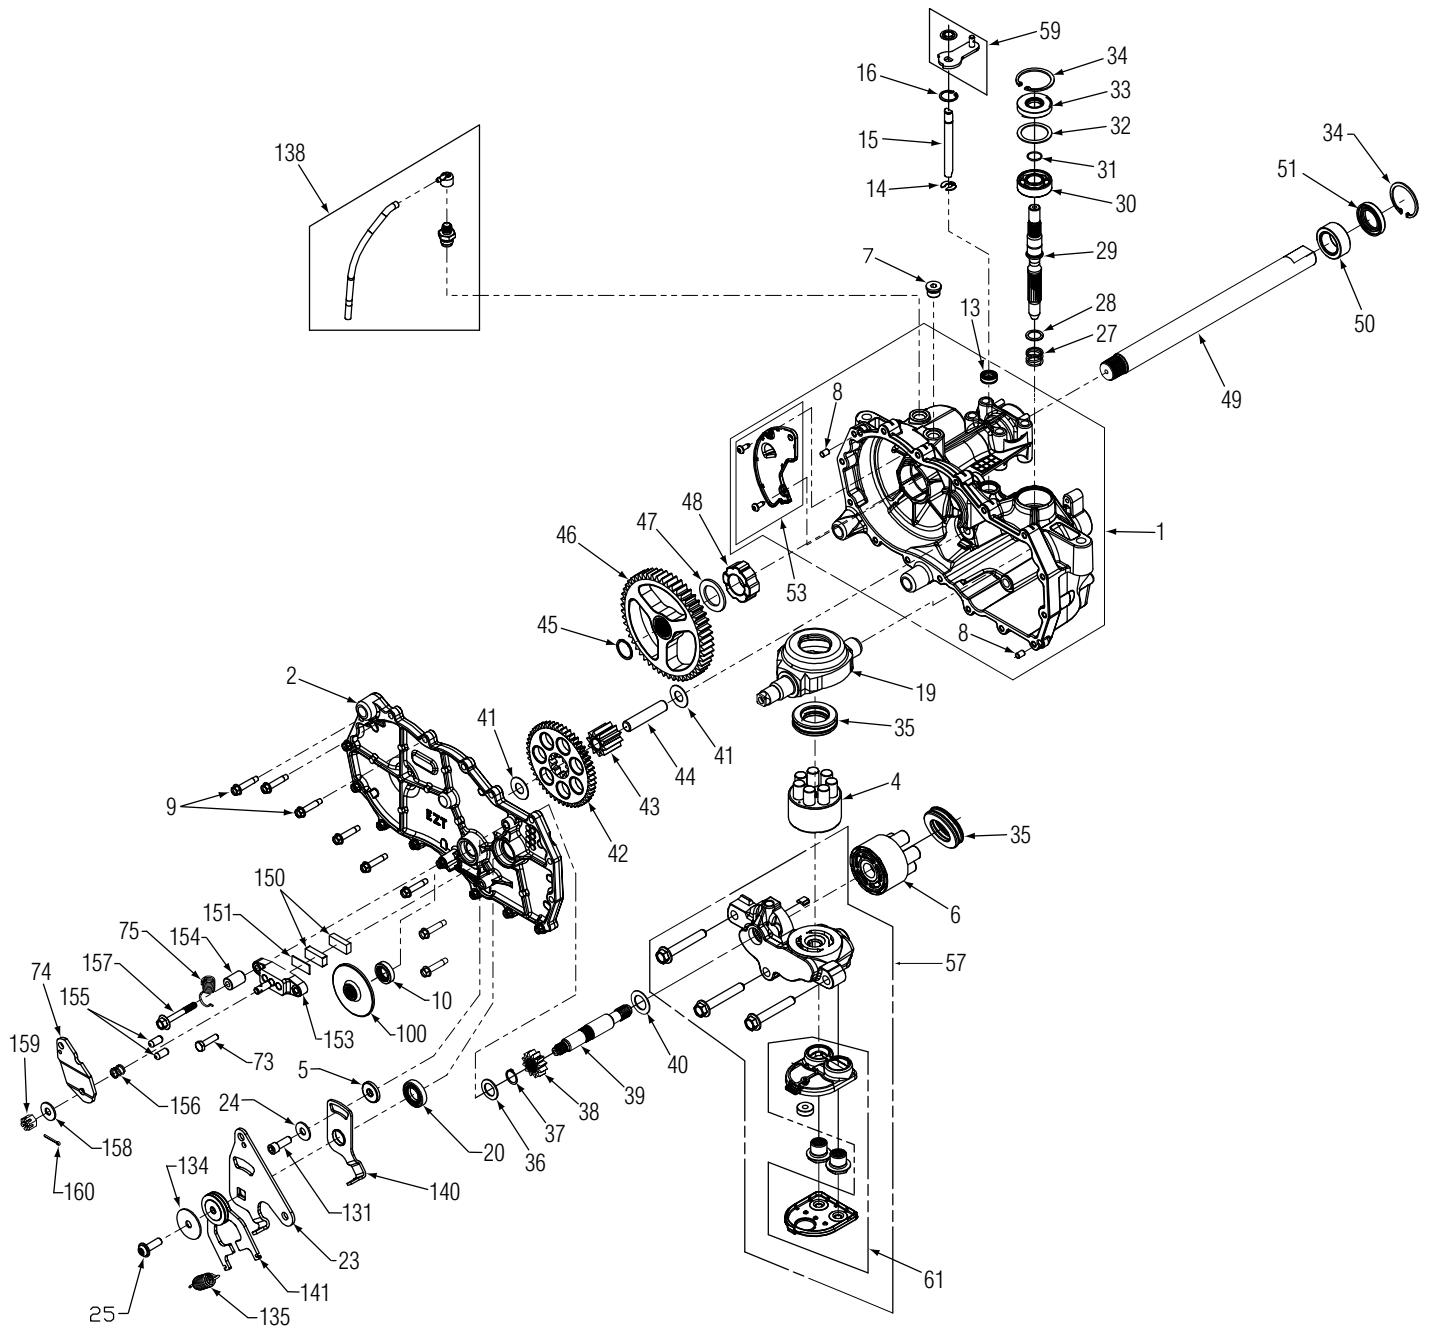

LH Transmission Assembly

LH Transmission Assembly

Ref. No.	Part No.	Description
1	HG-71030L	Housing Assembly, Main RH
2	HG-71031L	Side Assembly, RH
4	HG-70723	Block Kit - 7 Piston
5	HG-51949	Spacer, .32 x 1.005 x .179
6	HG-70331	Block Assembly, Cylinder
7	HG-9005110-5600	Plug, Straight Thread
8	HG-9004800-2506	Pin
9	HG-51190	Screw, Hex Flange
10	HG-70719	Seal, Oil
13	HG-51626	Seal, Lip
14	HG-51628	Ring, Retaining, .375 Ext.
15	HG-51625	Rod, Bypass
16	HG-51627	Ring, Retaining, .75 Int.
19	HG-51048	Swashplate, Trunnion
20	HG-51140	Seal, Lip
23	HG-52681	Arm, Control
24	736-0371	Washer, Flat, .34 x .88 x.06
25	HG-51812	Screw, 5/16-24 x 1.0
27	HG-2003014	Spring, Block
28	HG-2003017	Washer, Thrust
29	HG-51062	Shaft, Input
30	HG-50315	Bearing, Ball
31	HG-2000022	Ring, Retaining
32	HG-50951	Spacer
33	HG-51161	Seal, Lip
34	HG-50329	Ring, Retaining
35	HG-50551	Bearing, Thrust
36	HG-44371	Washer, Flat, 5/8 x 1.0 x .05
37	HG-44145	Ring, Retaining
38	HG-51767	Gear, Pinion, 12T
39	HG-52579	Shaft, Motor
40	HG-51069	Washer, Motor Shaft
41	HG-50132	Washer, HT
42	HG-51766	Gear, 10T/49T
43	HG-51043	Gear, 10T Jackshaft

Ref. No.	Part No.	Description
44	HG-51083	Pin, Jackshaft
45	HG-52531	Ring, Retaining
46	HG-52541	Gear, Bull, 52T
47	HG-52532	Washer, 1.018 x 1.57 x .105
48	HG-52542	Bearing, Sleeve
49	HG-52683	Shaft, Axle
50	HG-51517	Bearing, Sleeve
51	HG-51518	Seal, Lip
53	HG-70868L	Plate Kit, Expansion
57	HG-71529	Kit, Center Section
59	HG-71357	Kit, Bypass Arm RH
61	HG-71497	Filter Assembly
73	HG-44433	Screw, Hex
74	HG-44094	Arm, Brake
75	HG-50884	Spring, Brake
100	HG-52473	Rotor, Brake
131	HG-51616	Screw, Patch, 5/16-24 x 1
134	HG-51950	Washer, .343 x 1.5 x .062
135	HG-52401	Spring, Extension
138	HG-71510	Kit, Breather
140	HG-51945	Arm, Neutral
141	HG-52432	Kit, Scissors Arm
150	917-0678	Puck, Brake
151	917-0682	Plate, Puck
153	HG-62589	Assembly, Brake Yoke
154	HG-23711	Spacer, Torsion Spring
155	941-0343	Pin, Actuating
156	HG-50919	Spring, Brake
157	HG-51146	Bolt, Special Flange
158	936-0371	Washer, Flat
159	712-0335	Nut, Castle, 5/16-24
160	914-0507	Pin, Cotter, 3/32 x .75
	HG-50928	Sealant
	HG-70853	Seal Kit