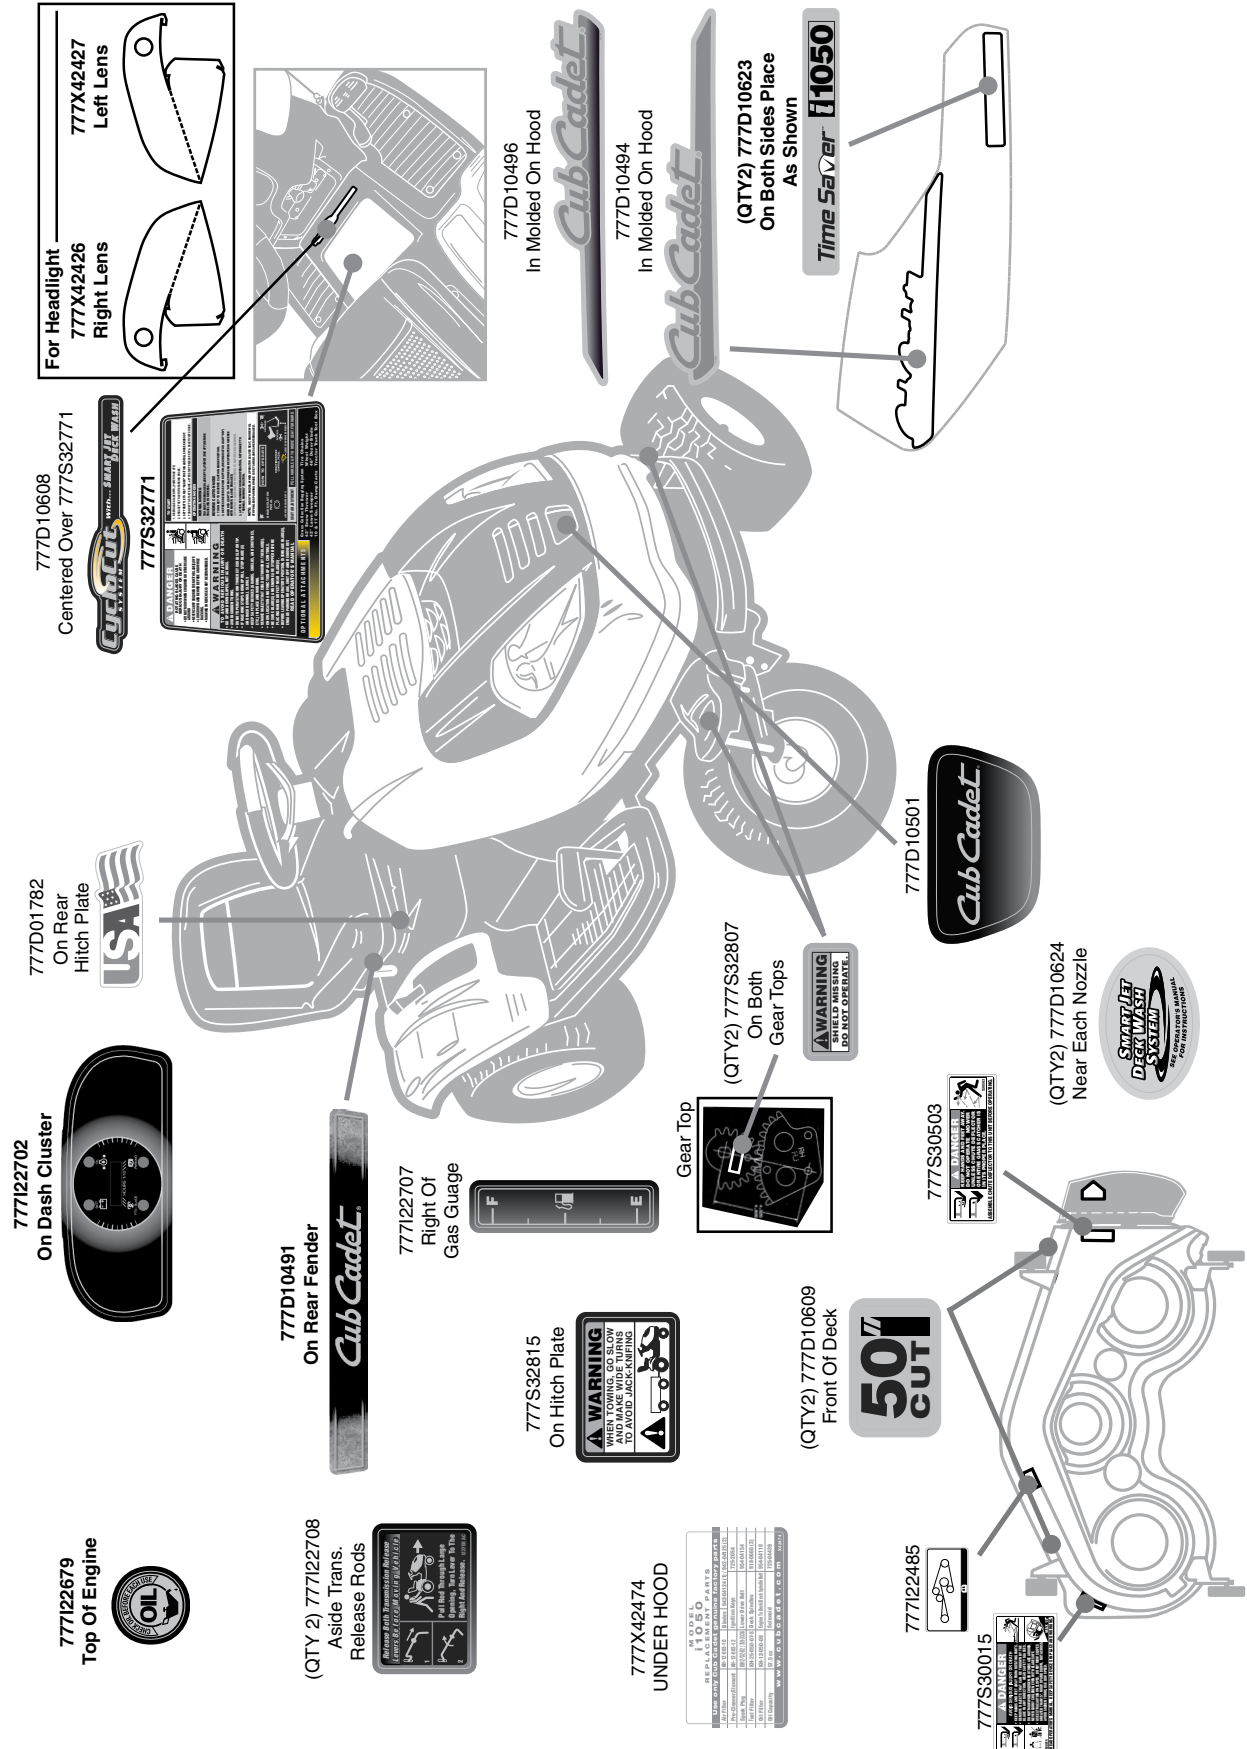

Model i1050 Labels

For Headlight
777X42426
Right Lens

777X42427
Left Lens

777S32771

777D10608
Centered Over **777S32771**

777122702
On Dash Cluster

777122679
Top Of Engine

SEAL OIL

(QTY) 2 777122708
Aside Trans.
Release Rods

777S32815
On Hitch Plate

WARNING
NO OPEN FLAMES OR SPARKS
AND MAKE WIDE TURNS
TO AVOID JACK-KNIFING

(QTY) 2 777D10609
Front Of Deck

50 CUT

777S30015

WARNING
DANGER

777S30503

DANGER
NEVER OPERATE THIS MOWER WITH OIL LEAKING FROM THE ENGINE OIL PAN.

(QTY) 2 777D10624
Near Each Nozzle

SMART-JET DECK WASH SYSTEM

777D10501

Cub Cadet

Gear Top

(QTY) 2 777S32807
On Both
Gear Tops

WARNING
SHIELD EYES AND WEAR PROTECTIVE GLASSES

777122707
Right Of
Gas Gauge

F E

777D10491
On Rear Fender

Cub Cadet

777D10496
In Molded On Hood

Cub Cadet

777D10494
In Molded On Hood

Cub Cadet

(QTY) 2 777D10623
On Both Sides Place
As Shown

Time Saver i1050