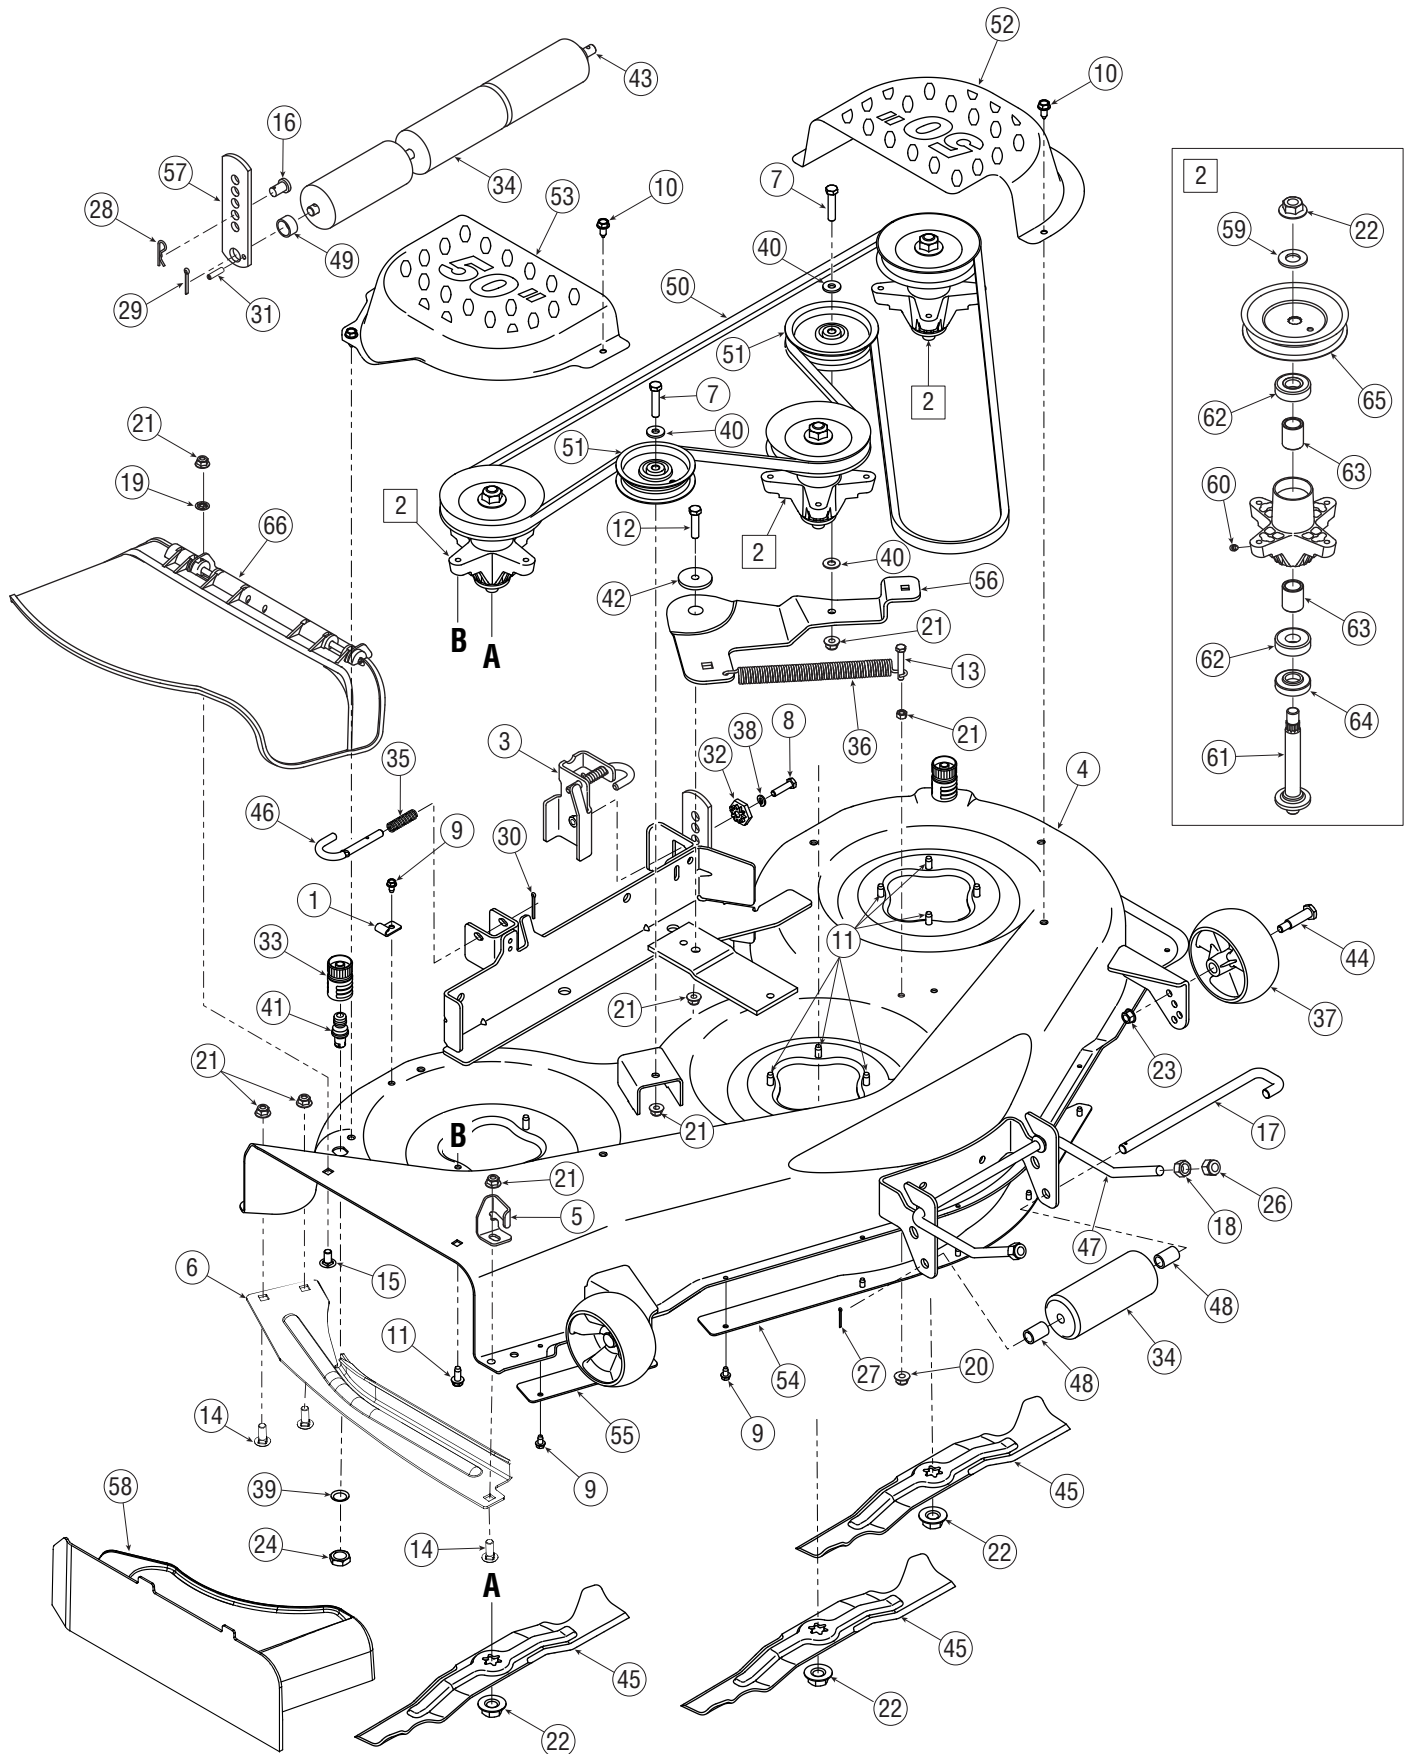

50" Mowing Deck

50" Mowing Deck

Ref. No.	Part No.	Description
1	16606	Bracket, Hook Retainer
2	618-04126A	Spindle Assembly
3	683-0254B	Bracket, Deck Hanger LH
4	683-04336	Deck Assembly
5	703-3279	Bracket, Chute Stop
6	703-3511A	Guard, Finger
7	710-0347	Screw, Hex Cap, 3/8-16 x 1.75 Gr5
8	710-0528	Screw, Hex Cap, 5/16-18 x 1.25 Gr5
9	710-0599	Screw, Hex Wash. Hd. Tapp, 1/4-20 x .5
10	710-0607	Screw, Hex Wash. Hd. Tapp, 5/16-18 x .5
11	710-1260A	Screw, Hex Wash. Hd. Tapp, 5/16-18 x .75
12	710-3005	Screw, Hex Cap, 3/8-16 x 1.25 Gr5
13	710-3103	Screw, Hex Cap, 5/16-18 x 2.0 Gr5
14	710-3168	Screw, Carriage, 3/8-16 x 1.0
15	710-3178	Screw, Carriage, 3/8-16 x .75
16	711-0332	Pin, Clevis, .5 x .78
17	711-1737	Pin, Roller, .5 x 10.06
18	712-0206	Nut, Hex, 1/2-13 Gr5
19	712-0229	Nut, Push, 3/8
20	712-04063	Nut, Hex Flange Insert Lock, 5/16-18 GrF
21	712-04065	Nut, Hex Flange Insert Lock, 3/8-16 GrF
22	712-0417A	Nut, Hex Flange, 5/8-18
23	712-0431	Nut, Hex Flange Lock, 3/8-16 GrF
24	712-0641	Nut, Hex, M16-1.5
25	712-3010	Nut, Hex, 5/16-18 Gr5
26	712-3083	Nut, Hex Insert Lock, 1/2013
27	714-0111	Pin, Cotter, 3/32 x 1.0
28	714-0145	Pin, Click, .092 x 1.64
29	714-0162	Pin, Cotter, 5/32 x 1.25
30	714-0470	Pin, Cotter, 1/8-1.25
31	715-0108	Pin, Spring, 1/4 x 1.0
32	717-04074	Gear, Deck Adjust
33	721-04041	Adapter, Water Nozzle
34	731-3005	Roller, Front

Ref. No.	Part No.	Description
35	732-0306A	Spring, Compression, .531 x 1.75
36	732-0459C	Spring, Extension, .94 x 6.74
37	734-04155	Wheel, Deck Ball, 5.0
38	736-0119	Washer, Lock, 5/16
39	736-0225	Washer, Internal Tooth Lock, 5/8
40	736-0300	Washer, Flat, .406 x .875 x .059
41	737-04003C	Nozzle, Deck Wash
42	738-04162A	Spacer, Shoulder, .884 x .190
43	738-04235	Shaft, .5 x 20.8
44	738-3056	Bolt, Shoulder, .496 x 2.5:3/8-16
45	942-04053A	Blade, 2 in 1 Star, 17.9
46	747-1116	Rod, Deck Release
47	747-1324	Rod, Deck Front Hanger
48	750-0151	Spacer, .55 x .75 x 1.125
49	750-1206	Spacer, .542 x .75 x .5
50	754-04077	V-Belt, B Sec., 134 in.
51	756-04129	Pulley, Idler, 4.25 Dia.
52	783-04399	Cover, Belt, LH
53	783-04400	Cover, Belt, RH
54	783-04414	Skirt, Deck Center
55	783-04415	Skirt, Deck RH
56	783-05303	Bracket, Idler,
57	783-05411	Bracket, Height Adjust
58	731-04651	Plug, Mulch
59	736-0315	Washer, Flat, .76 x 1.5 x .12
60	737-3000	Fitting, Lube
61	738-1010A	Shaft, Spindle
62	747-0919	Bearing, Ball
63	750-1000	Spacer, .80x 1.10 x 1.322
64	750-1349	Spacer, .79 x 1.84 x .55
65	756-1171	Pulley, Deck
66	631-04070A 711-04565 732-04372 783-05030	Chute Assembly, Discharge Pin, Hinge, .3125 x 14.06 Spring, Torsion, .44 x 2.1 Bracket, Chute Mounting