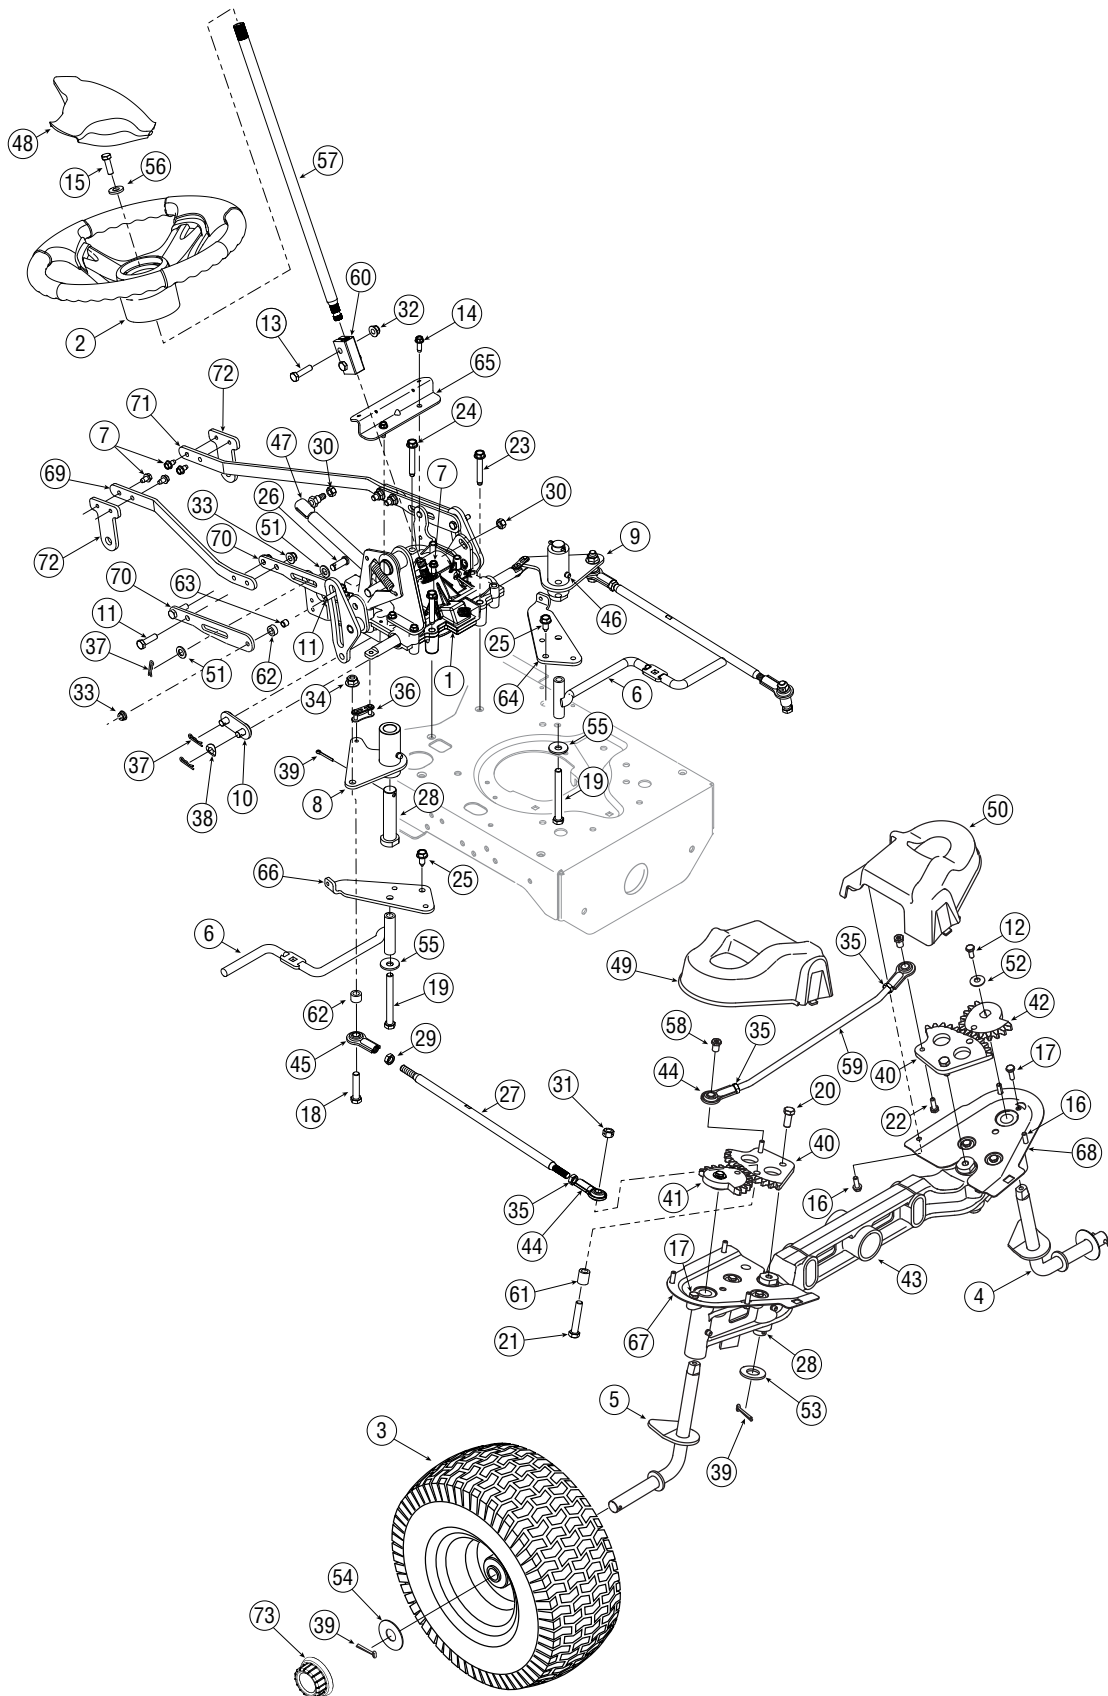

Steering Controls & Front Axle

Steering Controls & Front Axle

Ref. No.	Part No.	Description
1	618-04430	Steering Assembly, Steering/Hydro
2	631-04008A	Wheel Assembly, Steering
3	N/A 734-1731 737-0224 941-04137 934-0255 634-04104A	Wheel Assembly Tire, 15 x 6 x 6 Grease Fitting Bearing, Ball Valve, Tubeless Air Rim Assembly
4	647-04062	Axle Assembly, LH
5	647-04063	Axle Assembly, RH
6	647-04080A	Rod, Fender Support
7	710-0599	Screw, Hex Wash Hd. Tapp, 1/4-20 x .5
8	683-04282A	Arm, Steering, RH
9	683-04284A	Arm, Steering, LH
10	683-04332	Link, Steering Box/Hydro
11	710-0597	Screw, Hex Cap, 1/4-20 x 1.0 Gr5
12	710-0195	Screw, Hex Cap, 1/4-28 x .625 Gr5
13	710-0528	Screw, Hex Cap, 5/16-18 x 1.25 Gr5
14	710-0642	Screw, Hex Wash Hd. Tapp, 1/4-20 x .75
15	710-0650	Screw, Hex Wash Hd. Tapp, 5/16-18 x .875
16	710-04187	Screw, Hex Wash Hd. Hi/Lo, 1/4-15 x .5
17	710-3015	Screw, Hex Cap, 1/4-20 x .75 Gr5
18	710-0520	Screw, Hex Cap, 3/8-16 x 1.5 Gr5
19	710-3085	Screw, Hex Cap, 3/8-16 x 3.5 Gr5
20	710-3119	Screw, Hex Cap Lock, 3/8-16 x .75 Gr5
21	710-3144	Screw, Hex Cap, 3/8-16 x 2.0 Gr5
22	710-3296	Screw, Hex Cap Lock, 1/4-20 x .75 Gr5
23	710-04006	Screw, Hex Wash Hd. Tapp, 5/16-18 x 2.0
24	710-04389	Screw, Hex Wash Hd. Tapp, 5/16-18 x 2.25
25	710-1260A	Screw, Hex Wash Hd. Tapp, 5/16-18 x .75
26	711-04722	Pin, Clevis, .375 x .969 HT
27	711-04472	Link, Drag
28	711-04562	Shaft, Steering Pivot Gear
29	712-0312A	Nut, Jam, 3/8-24 LH Thrd
30	712-0365	Nut, Hex Lock, M8 x 1.25 Gr9
31	712-0375	Nut, Hex Lock, 3/8-16
32	712-04063	Nut, Hex Insert Flange Lock, 5/16-18 GrF
33	712-04064	Nut, Hex Insert Flange Lock, 1/4-20 GrF
34	712-04065	Nut, Hex Insert Flange Lock, 3/16-16 GrF
35	712-3001	Nut, Hex Jam, 3/8-24 Gr2

Ref. No.	Part No.	Description
36	713-04037	Link, Connecting
37	714-0104	Pin, Internal Cotter
38	736-0286	Washer, Sping, .39 x .75 x .010
39	714-04039	Pin, Cotter, 5/32 x 1.25
40	717-04274	Gear, Spur, 12T
41	717-04275	Gear, Spur, RH 13T
42	717-04282	Gear, Spur, LH 13T
43	719-04170	Axle, Pivot Bar
44	723-04035	End, Ball Joint Rod
45	723-04036	End, Ball Joint Rod, LH Thrd.
46	737-3000	Fitting, Grease
47	727-0626A	Cylinder, Damper
48	731-04532	Cover, Steering Wheel
49	731-05476	Cover, Steering Gear, RH
50	731-05618	Cover, Steering Gear, LH
51	736-0185	Washer, Flat, .375 x .738.063
52	736-0270	Washer, Bell, .265 x .75 x .062
53	736-0315	Washer, Flat, .76 x 1.5 x .12
54	736-0866	Washer, Flat, .755 x 1.92 x .060
55	736-0452	Washer, Bell, .396 x 1.14 x .095
56	736-3004	Washer, Flat, .406 x .875 x .105
57	738-04189	Shaft, Steering, .625 x 17.281
58	738-04240	Nut, Shoulder, .375 x .5
59	747-04496	Rod, 3/8-24 x 14.4 Lg
60	748-04139	Block, Steering Shaft
61	750-04676	Spacer, .385 x .63 x .75
62	750-04776	Spacer, .380 x .625 x .265
63	750-04777	Spacer, .26 x .372 x .33
64	783-04798	Bracket, Steering Support, LH
65	783-04799	Bracket, Steering Support, Upper
66	783-05140	Bracket, Steering Support, RH
67	783-05184	Plate, Base Cover, RH
68	783-05185	Plate, Base Cover, LH
69	783-05380	Link, Steering/Hydro RH
70	783-05381	Bracket, Hydro/Steering Adjustment
71	783-05404	Link, Steering/Hydro LH
72	783-05446	Bracket, Steering Link
73	731-3020	Hub Cap