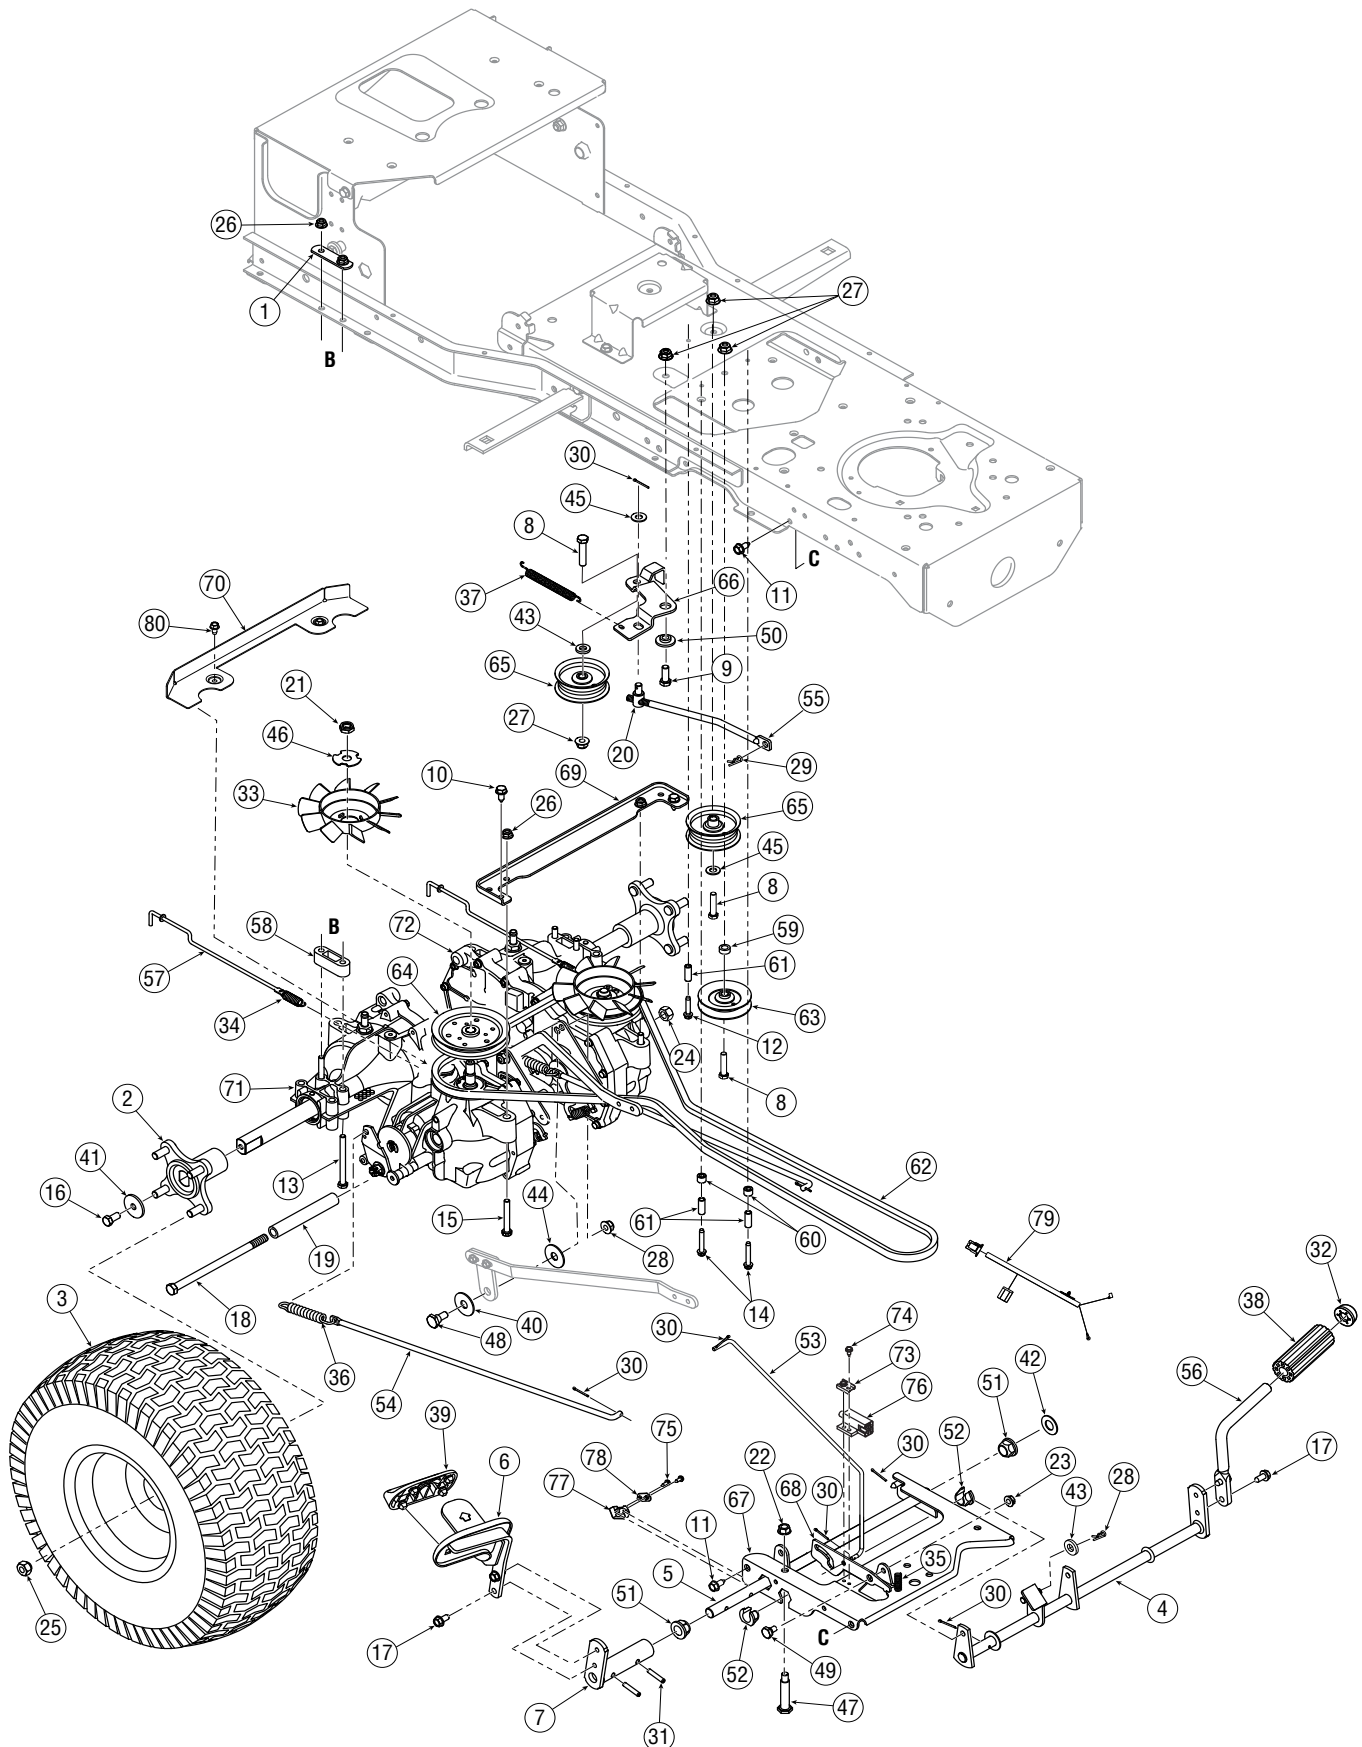

Transmission Drive & Controls

Transmission Drive & Controls

Ref. No.	Part No.	Description
1	17840	Bracket, Transmission Mounting
2	618-04317	Hub, Wheel
3	N/A 734-1730 934-0255 634-0246A	Wheel Assembly Tire, 20 x 8 x 8 Valve, Tubeless Air Rim Assembly, Rear
4	647-04061	Shaft Assembly, Brake Control
5	647-04094	Shaft Assembly, Hydro Control Pedal
6	683-0267C	Pedal Assembly, Hydro Control
7	683-04314A	Bracket, Pedal
8	710-0347	Screw, Hex Cap, 3/8-16 x 1.75 Gr5
9	710-0514	Screw, Hex Cap, 3/8-16 x 1.0 Gr5
10	710-0607	Screw, Hex Wash Hd. Tapp, 5/16-18 x .5
11	710-0726	Screw, Hex Wash Hd. Tapp, 5/16-12 x .75
12	710-0809	Screw, Hex Wash Hd. Tapp, 1/4-20 x 1.25
13	710-1266	Screw, Hex Cap, 5/16-18 x 3.5 Gr5
14	710-1325	Screw, Hex Wash Hd. Tapp, 1/4-20 x 1.625
15	710-3073	Screw, Hex Cap, 5/16-18 x 2.25 Gr5
16	710-3119	Screw, Hex Cap Lock, 3/8-16 x .75 Gr5
17	710-04484	Screw, Hex Wash Hd. Tapp, 5/16-18 x .75
18	710-04648	Screw, Hex Cap, 7/16-14 x 8.5 Gr5
19	711-04554	Spacer, .479 x .75 x 4.97
20	711-0832	Ferrule, 3/8-24 x .375 Dia.
21	712-0346	Nut, Hex Jam Insert Lock, 1/2-20 Gr5
22	712-0431	Nut, Hex Flange Top Lock, 3/8-16 GrF
23	712-3004A	Nut, Hex Flange Lock, 5/16-18 Gr5
24	712-0290	Nut, Hex Lock, 7/16-14 GrA
25	712-3050	Nut, Lug, 7/16-14
26	712-04063	Nut, Hex Flange Insert Lock, 5/16-18 GrF
27	712-04065	Nut, Hex Flange Insert Lock, 3/8-16 GrF
28	712-0375	Nut, Hex Lock, 3/8-16
29	714-0104	Pin, Internal Cotter
30	714-0111	Pin, Cotter, 3/32 x 1/0
31	715-0143	Pin, Spirol, .25 x 1.25
32	726-0214	Cap, Push, 5/8
33	731-05846	Fan, Hydro
34	732-0209	Spring, Extension, .48 x 2.03
35	732-0335	Spring, Compression, .405 x 1.17
36	732-0716C	Spring, Extension, .59 x 4.0
37	732-0814	Spring, Extension, .56 x 5.52
38	735-0239	Pad, Foot, 4.0 in. Lg
39	735-0662	Pad, Hydro Control Pedal

Ref. No.	Part No.	Description
40	736-3027	Washer, Flat, .531 x 1.75 x .09
41	736-0227	Washer, Flat, .39 x 1.5 x .134
42	736-0290	Washer, Flat, .625 x 1.0 x .067 HT
43	736-3010	Washer, Flat, .407 x .812 x .135 HT
44	736-3039	Washer, Flat, .406 x 1.5 x .105
45	736-3050	Washer, Flat, .406 x .812 x .051
46	736-04263	Washer, Hydro Lock
47	738-0129	Bolt, Shoulder, 3/8-16: .5 x 2.0
48	738-0143	Bolt, Shoulder, .496 x .336: 3/8-16
49	738-0155	Bolt, Shoulder, .435 x .160 : 5/16-18
50	738-0347	Spacer, Shoulder, .625 ID x .169
51	741-0225	Bearing, Hex Flange
52	741-3065B	Bearing, Hex Flange, .625 ID Split
53	747-04562	Rod, Park Brake
54	747-04584A	Rod, Brake
55	747-04598	Rod, Drive Engage
56	747-04629	Bracket, Brake Pedal
57	747-04649	Rod, Hydro Dump
58	748-04155	Spacer, T-Axle
59	750-04776	Spacer, .38 x .625 x .265
60	750-0555	Spacer, .254 x .5 x .39
61	750-0566A	Spacer, .26 x .372 x 1.03
62	754-04134	V-Belt, 88.4
63	756-04209	Pulley, V Type Drive, 3.06
64	756-04274	Pulley, V Type, 4.5
65	756-0981B	Pulley, Flat Idler, 2.75
66	783-04570A	Arm, Idler
67	783-04881	Bracket, Foot Pedal Support
68	783-04981	Bracket, Park Brake
69	783-05330	Bracket, Support
70	783-05473	Bracket, Belt Keeper
71	918-04339A	Transmission, Hydro RH
72	918-04342A	Transmission, Hydro LH
73	17962	Plate, Switch
74	710-0224	Screw, Hex Wash Hd. Tapp, #10-16 x .5
75	710-0227	Screw, Hex Wash Hd. Tapp, #8-18 x .5
76	725-04039	Switch, Brake
77	725-1644	Switch, Reverse
78	726-0320	Plate, Insulator Nut
79	725-04374	Harness, Reverse Jumper
80	710-0599	Screw, Hex Wash. Hd. Tapp, 1/4-20 x .5