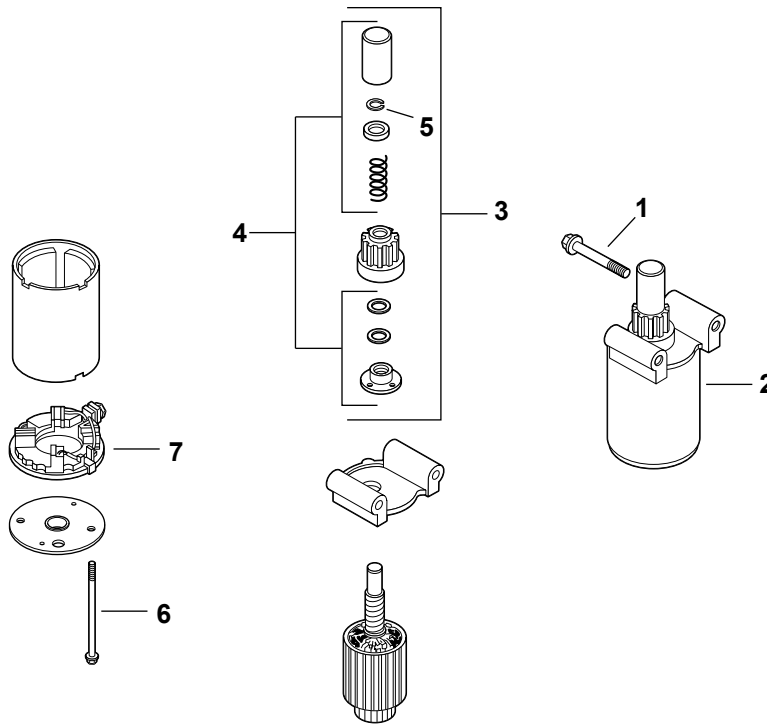

i1046 & i1050 Starter Motor

Ref. No.	Part No.	Description
1	KH-M-839080	Screw, Flange, M8 x 1.25 x 80
2	KH-32-098-01-S	Starter Assembly
3	KH-12-755-39-S	Kit, Drive
4	KH-12-755-38-S	Kit, Drive Parts (Incl. Ref. 5)
5	KH-32-141-01-S	Ring, Retaining Ring
6	KH-32-211-01-S	Bolt, Thru
7	KH-12-243-04-S	Commutator, End Cap