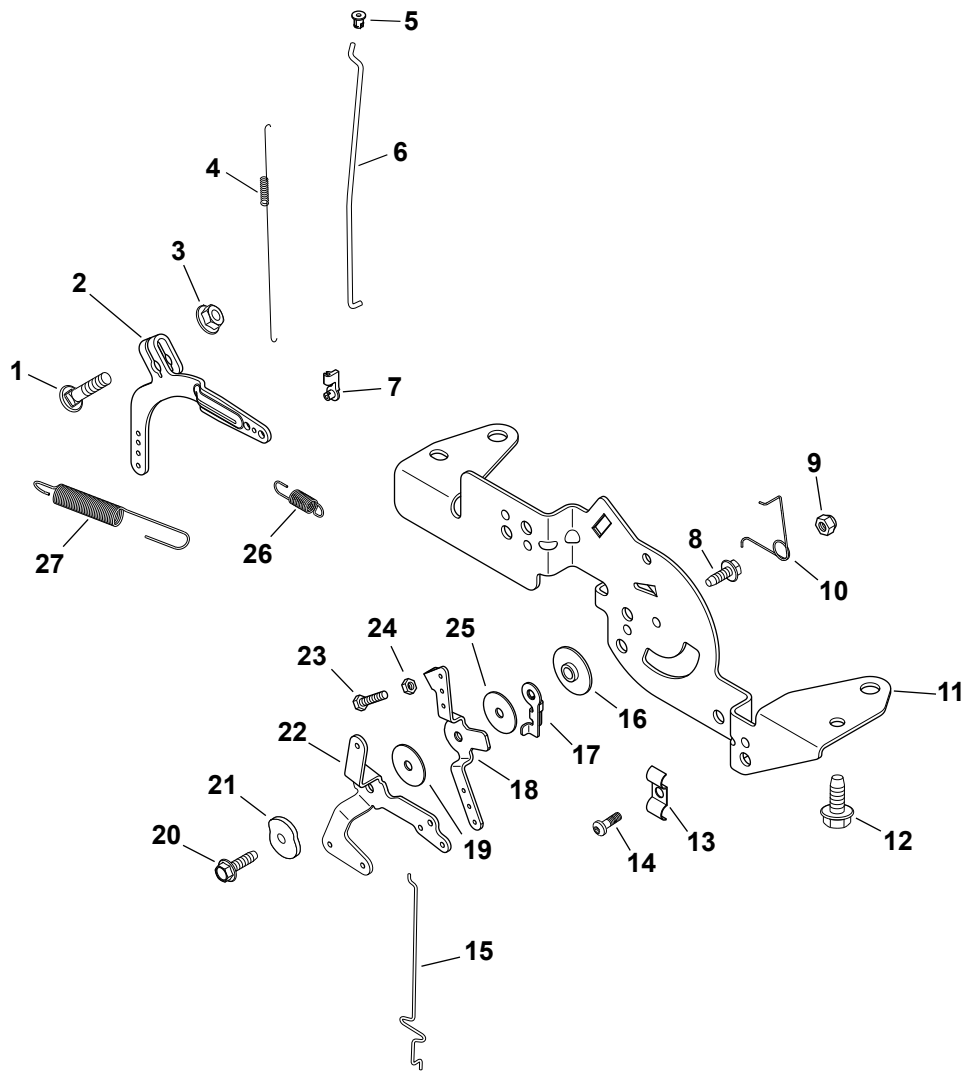

i1046 & i1050 Engine Controls

i1046 & i1050 Engine Controls

Ref. No.	Part No.	Description
1	KH-24-211-03-S	Bolt, Carriage, M6 X 1.0 X 25
2	KH-24-090-33-S	Lever, Governor
3	KH-M-641060-S	Nut, Flange, M6 x 1.0
4	KH-24-089-01	Spring, Linkage
5	KH-25-158-08	Bushing, Linkage Retainer
6	KH-24-079-04	Linkage, Throttle
7	KH-25-158-11	Bushing, Throttle Linkage
8	KH-M-545016-S	Screw, Flng. Thrd. Frmng, M5 x 0.8 x 16
9	KH-M-547050-S	Nut, Lock, M5 x 0.8
10	KH-24-089-03	Spring, Choke Return
11	KH24-126-161-S	Bracket, Control
12	KH-M-645016-S	Screw, Flng. Thrd. Frmng M6 x 1.0 x 16
13	KH-47-237-02	Clamp, Dual Conduit
14	KH-24-086-43-S	Screw, Torx Hd. Ctsk, M5 x 0.8 x 16
15	KH-24-079-22-S	Linkage, Choke
16	KH-24-112-27-S	Spacer, Control Assembly
17	KH-24-090-47-S	Lever, Throttle Actuator
18	KH-24-090-13	Lever, Throttle Control
19	KH-24-468-01	Washer, Flat, 5.5mm
20	KH-M-545020-S	Screw, Flng. Thrd. Frmng, M5 x 0.8 x 20
21	KH-41-468-03	Washer, Spring, 1/4
22	KH-24-090-05	Lever, Choke
23	KH-M-403025	Screw, Hex Cap, M4 x 0.7 x 25
24	KH-M-446030-S	Nut, M4 x 0.7
25	KH-24-468-20-S	Washer, Flat, 5mm
26	KH-24-089-55-S	Spring, Governor
27	KH-24-089-18 KH-24-089-25-S	Spring, Governor, Model i1046 ONLY Spring, Governor, Model i1050 ONLY