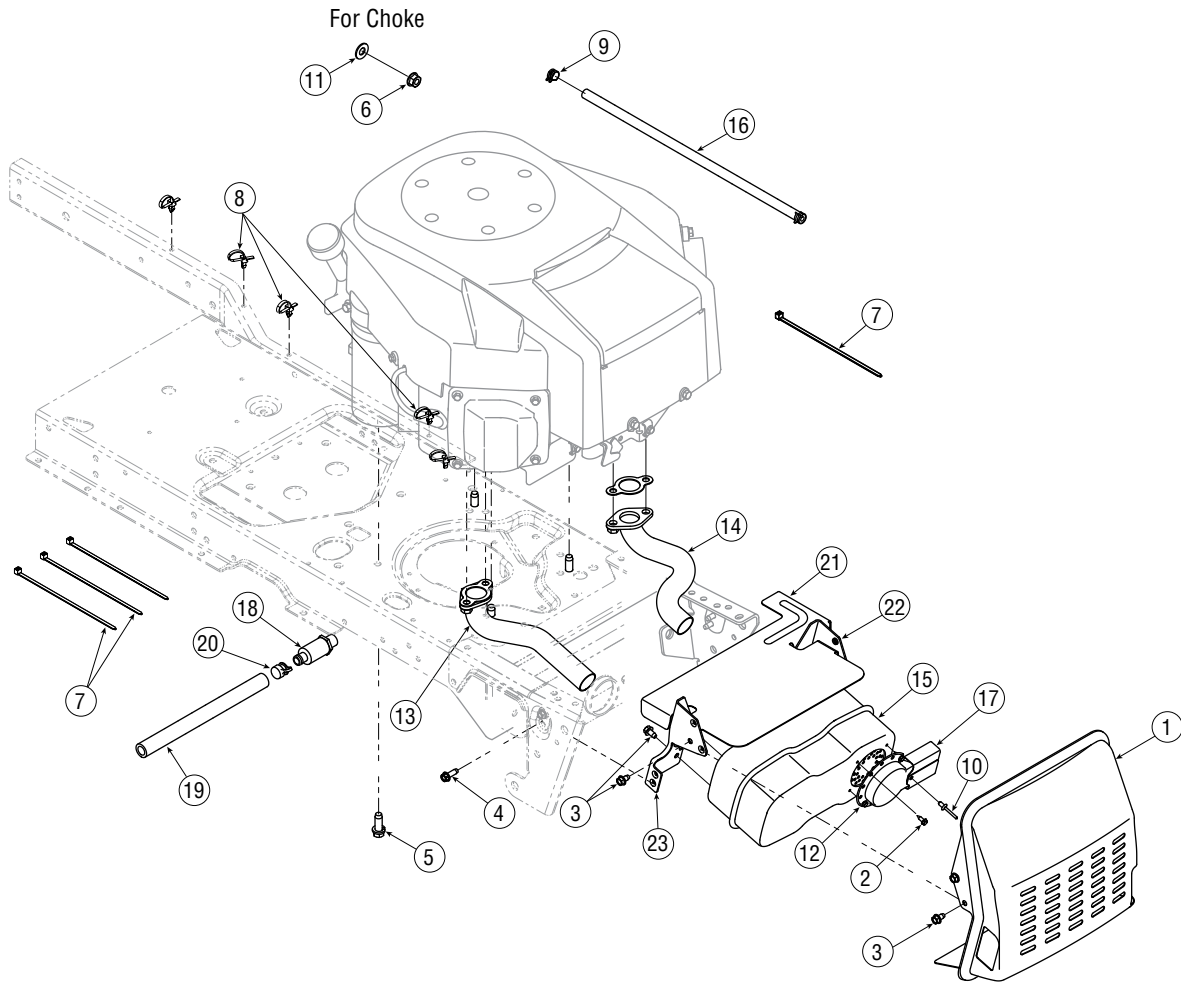

Engine Mounting & Connections

Engine Mounting & Connections

Ref. No.	Part No.	Description
1	683-04256	Shield, Muffler
2	710-0227	Screw, Hex Wash Hd. Tapp, #8-18 x .5
3	710-0599	Screw, Hex Wash Hd. Tapp, 1/4-20 x .5
4	710-0642	Screw, Hex Wash Hd. Tapp, 1/4-20 x .75
5	710-0654A	Screw, Hex Sems Tapp, 3/8-16 x 1.0
6	712-3005	Nut, Hex Flange Lock, 3/8-16 Gr5
7	725-0157	Tie, Cable
8	726-0154	Tie, Push Mount Cable
9	726-0205	Clamp, Hose
10	728-04000	Rivet, Pop, .188 x .3
11	736-0300	Washer, Flat, .406 x .875 x .059
12	751-0564B	Deflector, Muffler
13	751-10006	Pipe, Exhaust RH
14	751-10007	Pipe Exhaust LH
15	751-10161	Muffler, Dual Inlet
16	751-10349	Hose, Fuel ; Low Permeation, 51 inches
17	751-10353	Deflector, Muffler
18	751-3140	Valve, Oil Drain
19	751-3141	Hose, Oil Drain Extension
20	751-3142	Cap, Drain Valve
21	783-04783	Shield, Heat
22	783-04870	Bracket, Muffler LH
23	783-04872	Bracket, Muffler RH
	737-3030A	Oil, 10W30 Engine