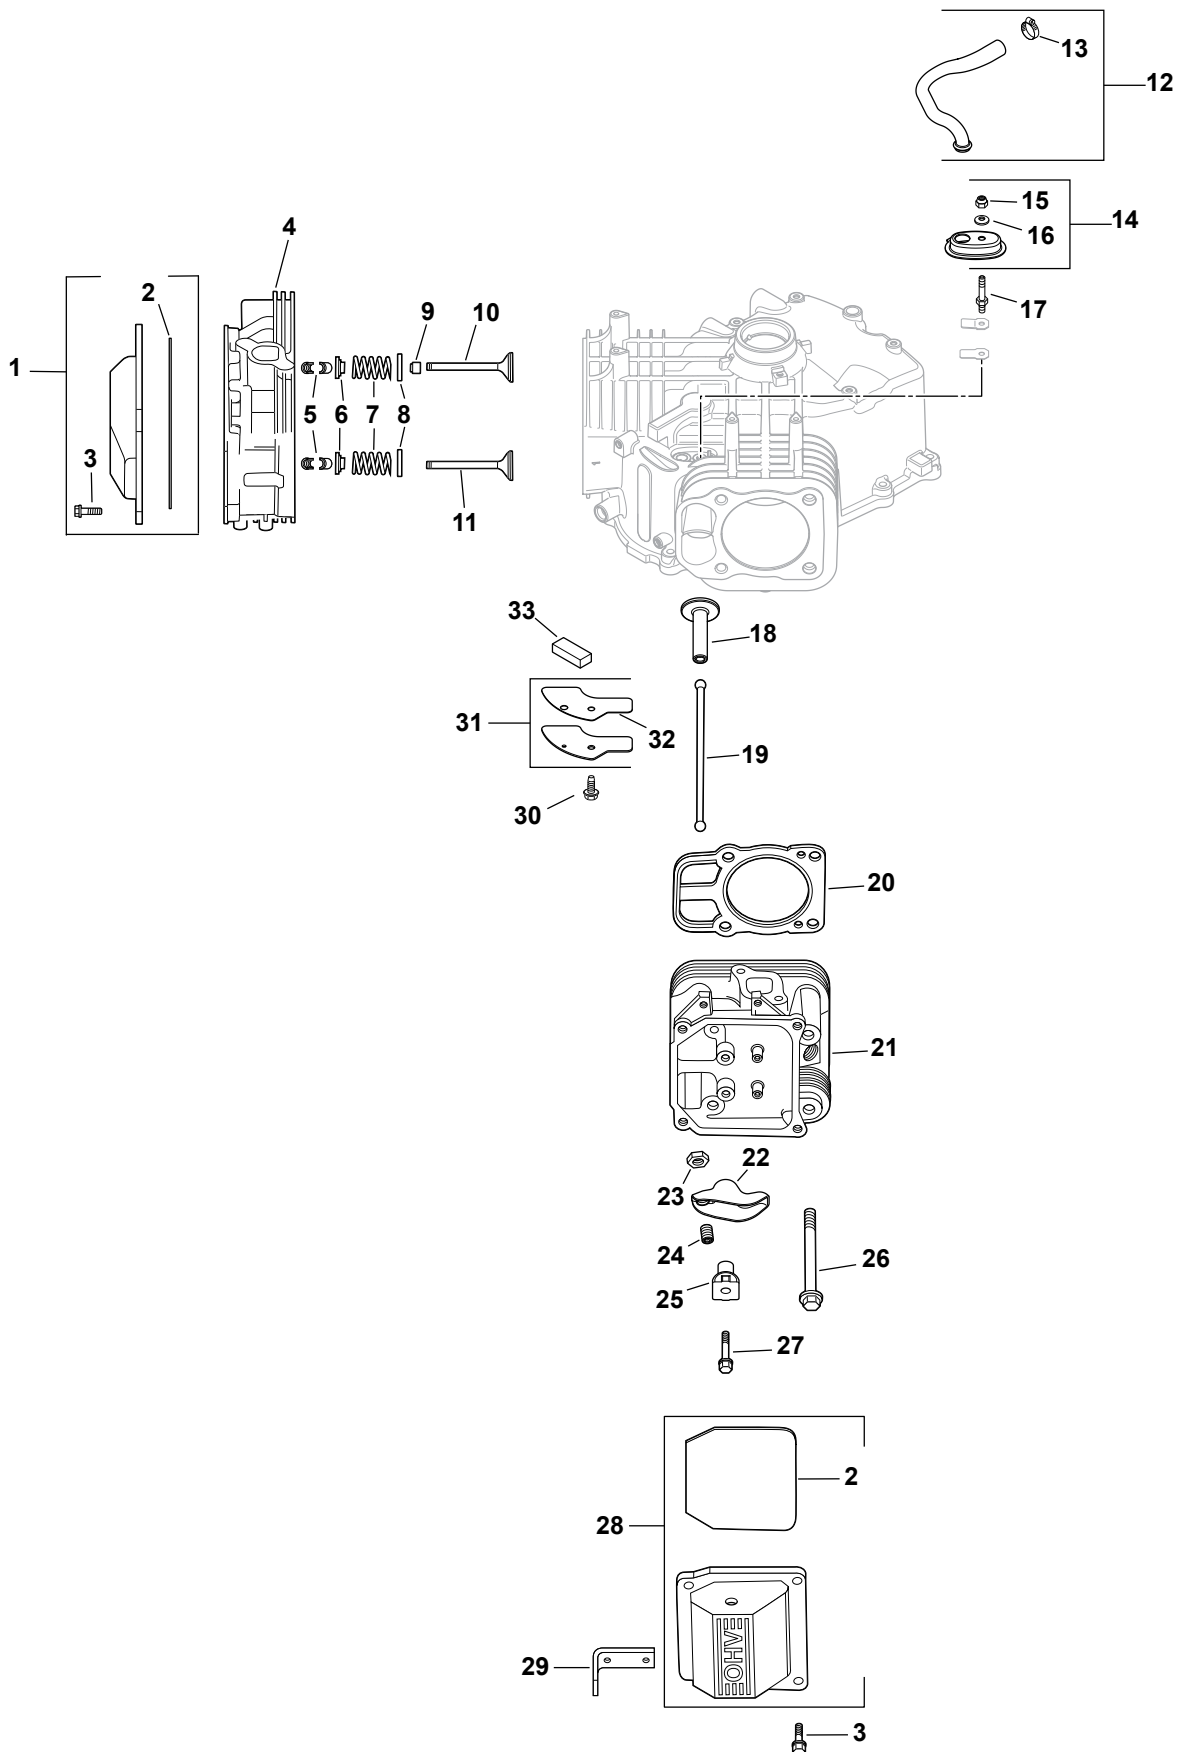

i1046 & i1050 Cylinder Head/Valves/Breather

i1046 & i1050 Cylinder Head/Valves/Breather

Ref. No.	Part No.	Description
1	KH-24-755-141-S	Kit, Rocker Cover (Incl. Ref.2 & 4pc Ref. 3)
2	KH-24-153-28-S	O-Ring, Valve Cover
3	KH-M-651030-S	Screw, Flnge M6 x 1.0 x 30
4	KH-32-318-01-S	Kit, #1 Cylinder Head (Incl. 4pc Ref. 26 and KH-24-841-03-S)
5	KH-12-755-03	Kit, Retainer
6	KH-12-173-01	Cap, Valve Spring
7	KH-24-089-02	Spring, Valve
8	KH-235011-S	Retainer, Spring
9	KH-66-032-05-S	Seal, Valve Stem
10	KH-24-017-01	Valve, Intake (Std.)
11	KH-24-016-01	Valve, Exhaust (Std.)
12	KH-32-326-04-S	Kit, Breather Hose, (Incl. 1pc Ref. 13)
13	KH-25-237-14-S	Clamp, Hose
14	KH-32-081-02-S	Kit, Breather Housing (Incl. 15,16)
15	KH-M-547050-S	Nut, Lock, M5 x 0.8
16	KH-32-468-01-S	Washer, Sealing
17	KH-32-072-02-S	Stud, Breather Cover
18	KH-32-019-01-S	Kit, Tappet
19	KH-32-411-02-S	Rod, Push
20	KH-24-841-03-S	Kit, Cylinder Head Gasket (Incl. Head Mtg. Hardware and KH-24-041-49-S and KH-24-153-27-S)
21	KH-32-318-02-S	Kit, #2 Cylindre Head (Incl. 4pc Ref. 26 and KH-24-841-03-S)
22	KH-32-186-02-S	Arm, Rocker
23	KH-32-100-04-S	Nut, M10 x 0.75
24	KH-32-086-03-S	Screw, Set
25	KH-24-599-02-S	Pivot, Rocker Arm
26	KH-12-086-16	Screw, Flange, M10 x 1.5 x 90
27	KH-32-086-04-S	Screw, Flange, M6 x 1.0 x 45
28	KH-32-096-06-S	Kit, Breather Valve Cover (Incl. 1pc Ref.2)
29	KH-24-445-01	Strap, Lifting
30	KH-M-645016-S	Screw, Flnge Thrd. Frmng M6 x 1.0 x 16
31	KH-32-096-04-S	Kit, Breather Cover (Incl. Ref. 32)
32	KH-32-041-01-S	Gasket, Breather Cover
33	KH-32-050-01-S	Filter, Breather
Not Illustrated		
	KH-24-041-49-S	Gasket, Exhaust
	KH-24-153-27-S	O-Ring