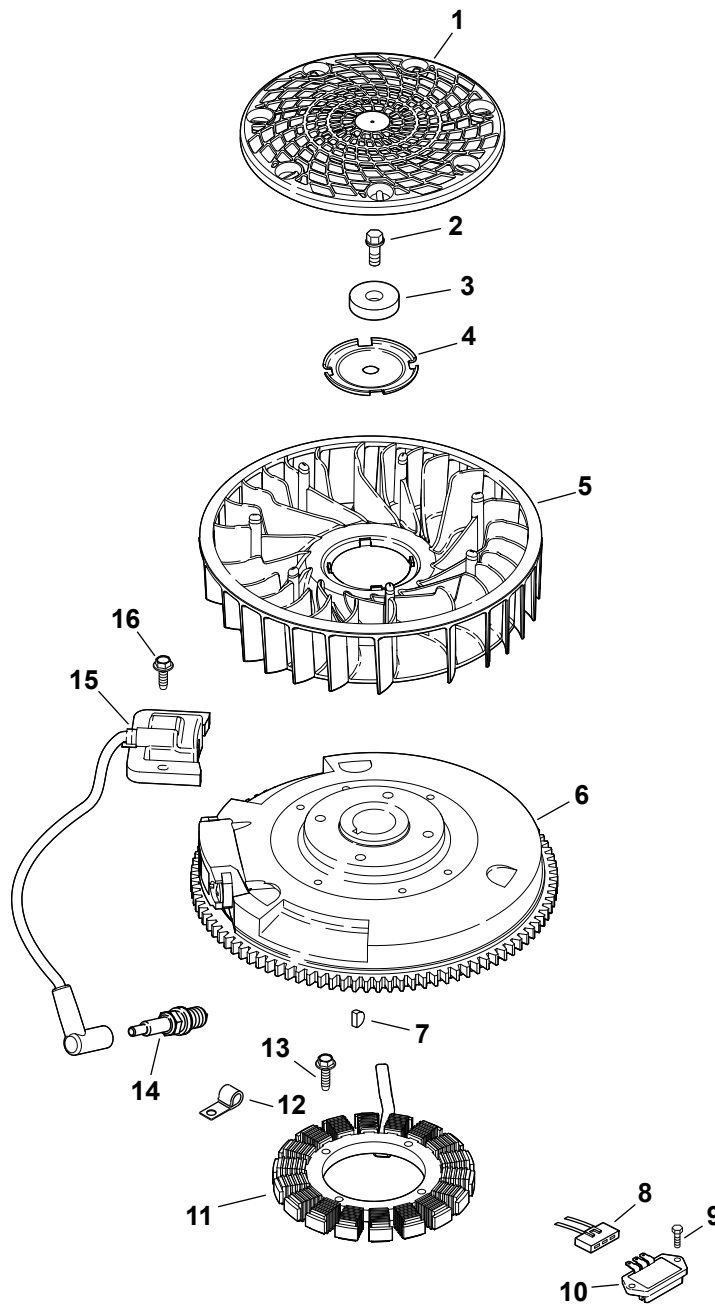

i1046 & i1050 Flywheel/Electrical

i1046 & i1050 Flywheel/Electrical

Ref. No.	Part No.	Description
1	KH-32-162-03-S	Screen, Grass
2	KH-12-086-14	Screw, Flange, M10 x 1.5 x 45
3	KH-12-468-03	Washer, Flat 13/32
4	KH-20-146-02-S	Plate, Fan Mounting
5	KH-32-157-01-S	Fan
6	KH-32-025-08-S	Flywheel
7	KH-X-42-15	Key, 3/16 x 5/8
8	KH-236602-S	Connector (3 Contact)
9	KH-M-551016-S	Screw, Flange, M5 x 0.8 x 16
10	KH-41-403-09	Rectifier-Regulator
11	KH-237878	Kit, 15 Amp Stator
12	KH-235173	Clip, Cable
13	KH-M-548025-S	Screw, Thrd. Frmng M5 x 0.8x 25
14	759-3336	Plug, Spark
15	KH-24-584-45-S	Module, Ignition
16	KH-M-545020-S	Screw, Flng Thrd. Frmng M5 x 0.8x 20
		Not Illustrated
	KH-25-454-03-S	Tie, Wire
	KH-32-176-02-S	Harness, Wiring