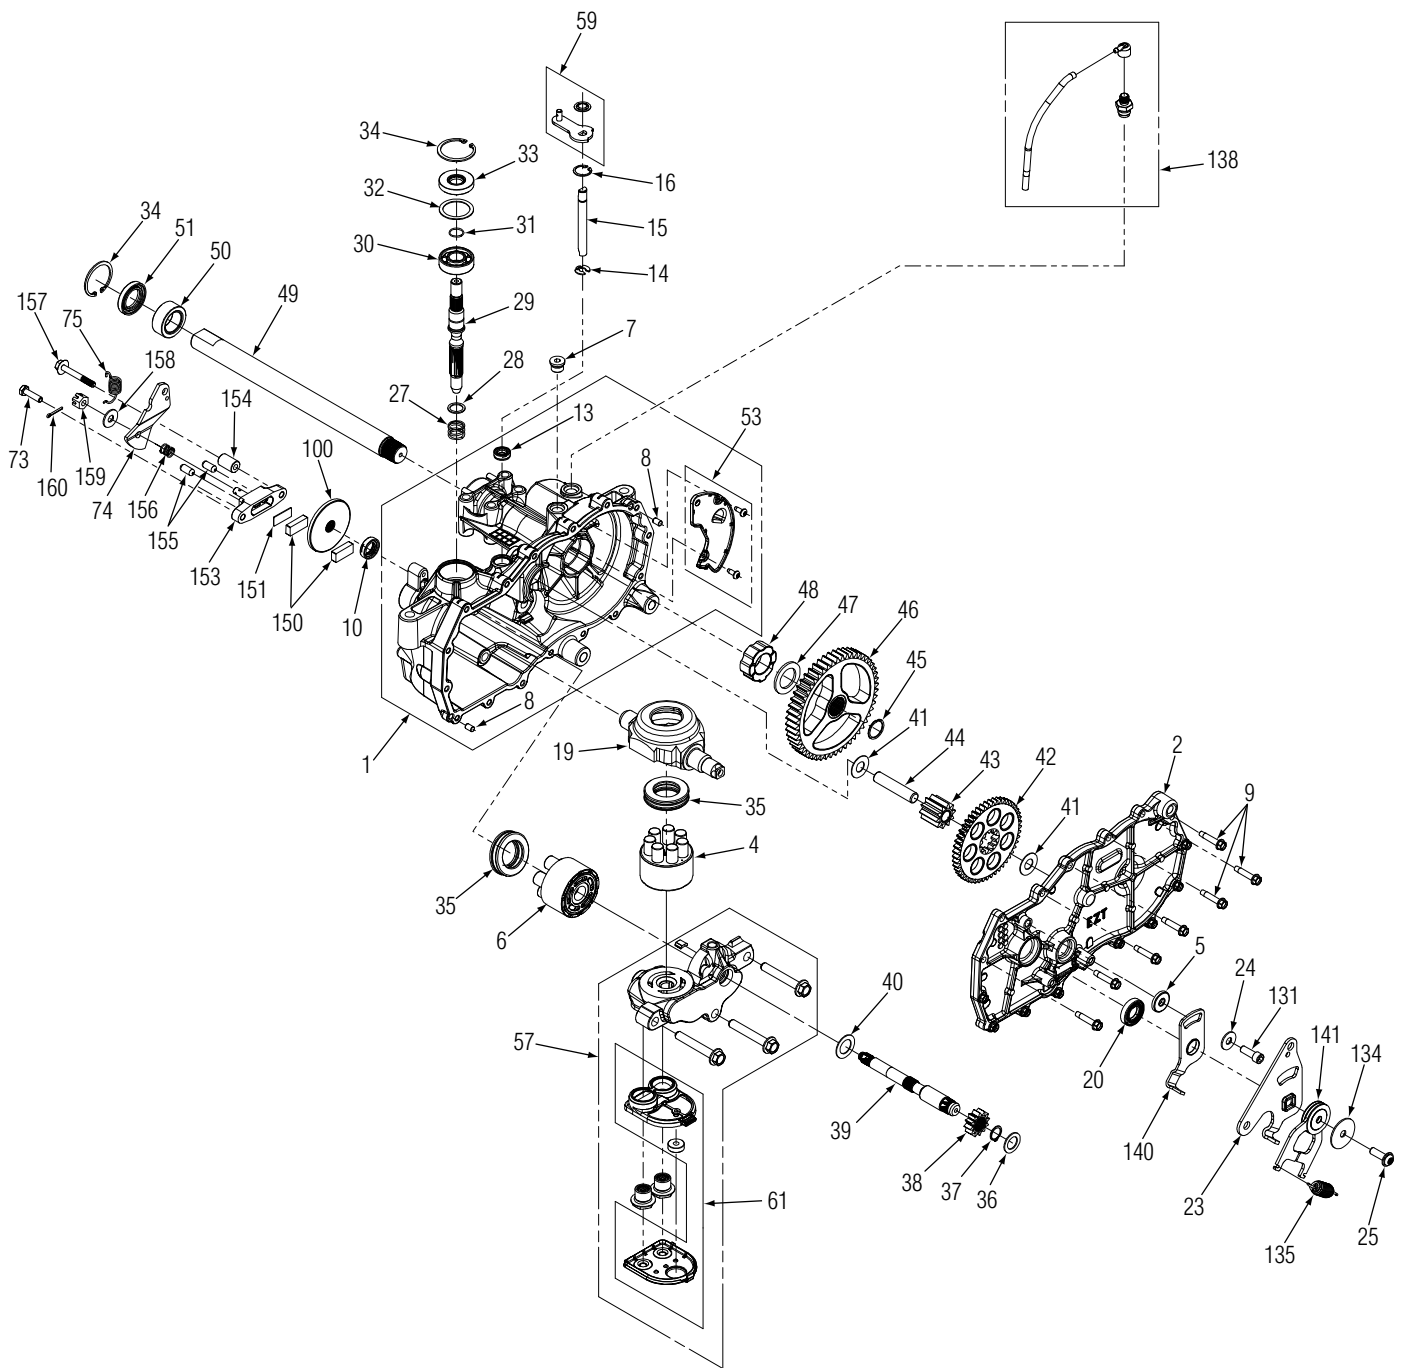

RH Transmission Assembly

RH Transmission Assembly

Ref. No.	Part No.	Description
1	HG-71585	Housing Assembly, Main RH
2	HG-71586	Side Assembly, RH
4	HG-70723	Block Kit - 7 Piston
5	HG-52527	Spacer, .32 x 1.005 x .179
6	HG-70331	Block Assembly, Cylinder
7	HG-9005110-5600	Plug, Straight Thread
8	HG-9004800-2506	Pin
9	HG-51190	Screw, Hex Flange
10	HG-70719	Seal, Oil
13	HG-51626	Seal, Lip
14	HG-51628	Ring, Retaining, .375 Ext.
15	HG-51625	Rod, Bypass
16	HG-51627	Ring, Retaining, .75 Int.
19	HG-51048	Swashplate, Trunnion
20	HG-51140	Seal, Lip
23	HG-52682	Arm, Control
24	736-0371	Washer, Flat, .34 x .88 x .06
25	HG-51812	Screw, 5/16-24 x 1.0
27	HG-2003014	Spring, Block
28	HG-2003017	Washer, Thrust
29	HG-51062	Shaft, Input
30	HG-50315	Bearing, Ball
31	HG-2000022	Ring, Retaining
32	HG-50951	Spacer
33	HG-51161	Seal, Lip
34	HG-50329	Ring, Retaining
35	HG-50551	Bearing, Thrust
36	HG-44371	Washer, Flat, 5/8 x 1.0 x .05
37	HG-44145	Ring, Retaining
38	HG-51767	Gear, Pinion, 12T
39	HG-52579	Shaft, Motor
40	HG-51069	Washer, Motor Shaft
41	HG-50132	Washer, HT
42	HG-51766	Gear, 10T/49T
43	HG-51043	Gear, 10T Jackshaft

Ref. No.	Part No.	Description
44	HG-51083	Pin, Jackshaft
45	HG-52531	Ring, Retaining
46	HG-52541	Gear, Bull, 52T
47	HG-52532	Washer, 1.018 x 1.57 x .105
48	HG-52542	Bearing, Sleeve
49	HG-52683	Shaft, Axle
50	HG-51517	Bearing, Sleeve
51	HG-51518	Seal, Lip
53	HG-70868R	Plate Kit, Expansion RH
57	HG-71530	Kit, Center Section RH
59	HG-71006	Kit, Bypass Arm RH
61	HG-71497	Filter Assembly
73	HG-44433	Screw, Hex
74	HG-44094	Arm, Brake
75	HG-50884	Spring, Brake
100	HG-52473	Rotor, Brake
131	HG-51616	Screw, Patch, 5/16-24 x 1
134	HG-51950	Washer, .343 x 1.5 x .062
135	HG-52401	Spring, Extension
138	HG-71510	Kit, Breather
140	HG-51946	Arm, Neutral, RH
141	HG-52432	Kit, Scissors Arm
150	917-0678	Puck, Brake
151	917-0682	Plate, Puck
153	HG-62589	Assembly, Brake Yoke
154	HG-23711	Spacer, Torsion Spring
155	941-0343	Pin, Actuating
156	HG-50919	Spring, Brake
157	HG-51146	Bolt, Special Flange
158	936-0371	Washer, Flat
159	712-0335	Nut, Castle, 5/16-24
160	914-0507	Pin, Cotter, 3/32 x .75
	HG-50928	Sealant
	HG-70853	Seal Kit