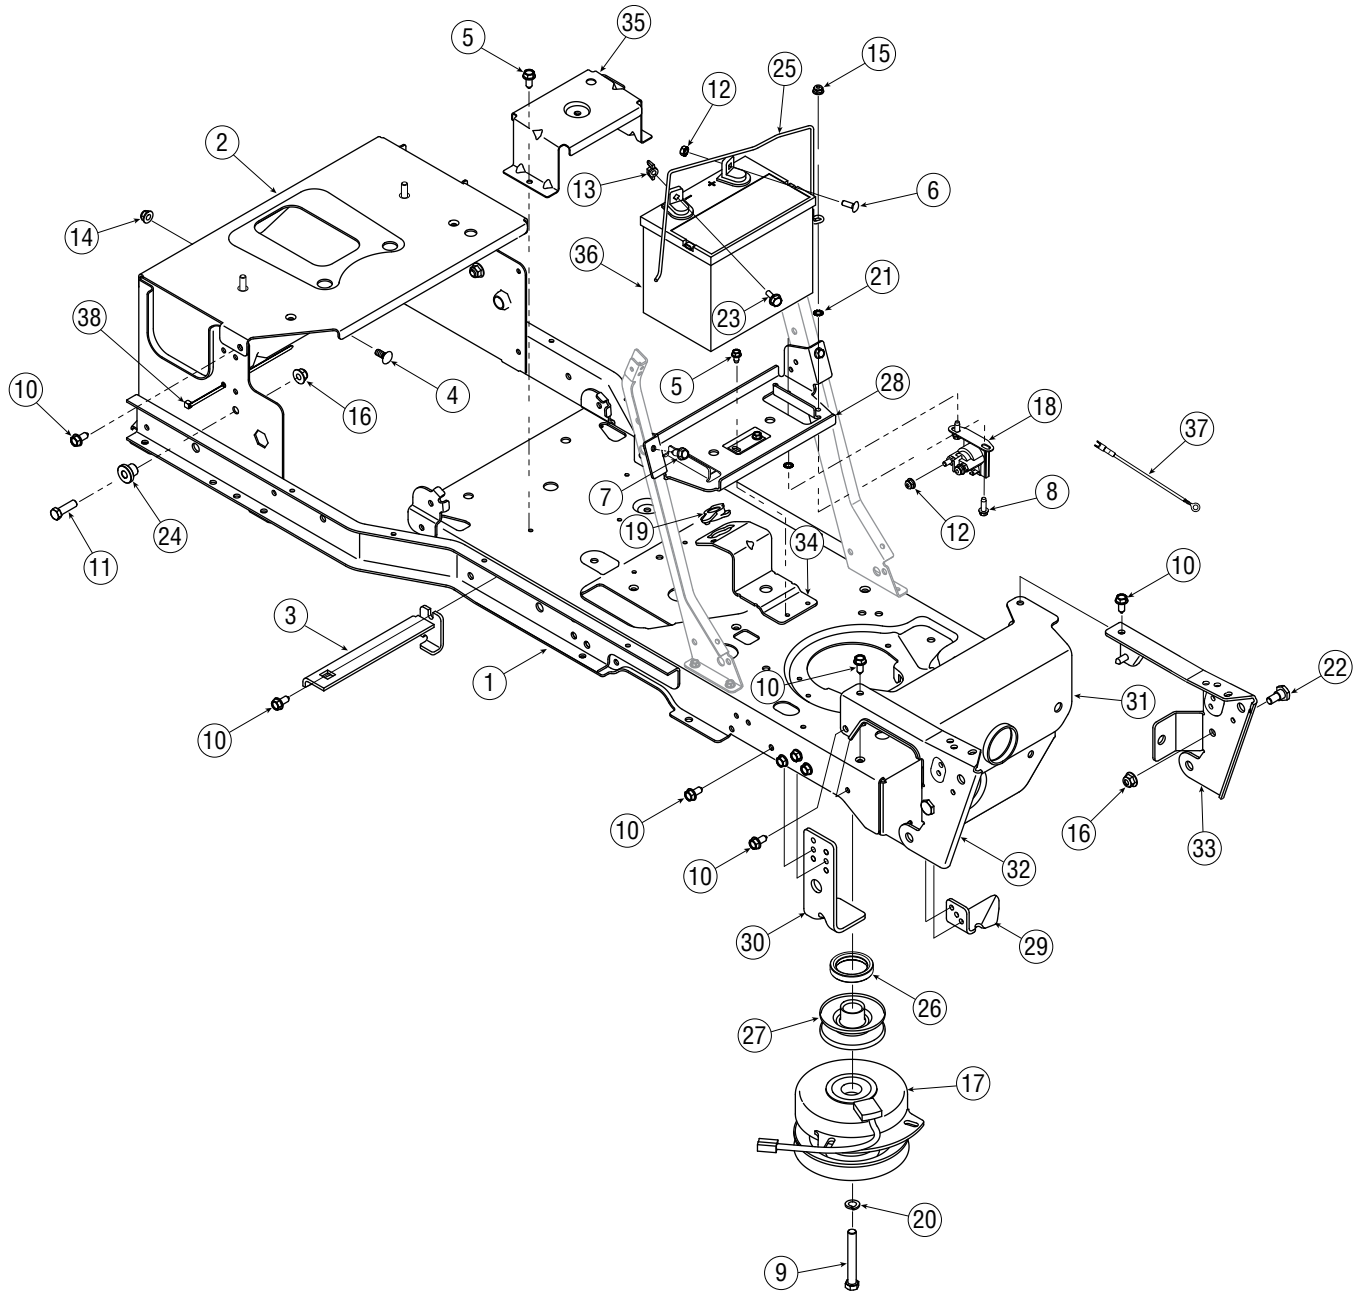

Frame, PTO & Battery

Ref. No.	Part No.	Description
1	683-04305	Frame Assembly
2	683-04333	Frame Assembly, Seat
3	683-04351	Bracket, Running Board Support
4	710-0451	Screw, Carriage, 5/16-18 x .75 Gr.1
5	710-0599	Screw, Hex Wash. Hd. Tapp, 1/4-20 x .5
6	710-04666	Screw, Hex Flange Hd. , 1/4-20 x .75 Gr5
7	710-0726	Screw, Hex Wash. Hd. Tapp, 5/16-12 x .75
8	710-0642	Screw, Hex Wash. Hd. Tapp, 1/4-20 x .75
9	710-04379A	Screw, Hex Cap Lock, 7/16-20 x 3.5 Gr5
10	710-1260A	Screw, Hex Wash. Hd. Tapp, 5/16-18 x .75
11	710-3005	Screw, Hex Cap, 3/8-16 x 1.25 Gr5
12	712-0271	Nut, Hex Sems, 1/4-20
13	712-3087	Nut, Wing, 1/4-20
14	712-04063	Nut, Hex Flange Insert Lock, 5/16-18
15	712-04064	Nut, Hex Flange Insert Lock, 1/4-20 GrF
16	712-04065	Nut, Hex Flange Insert Lock, 3/8-16 GrF
17	717-04174A	Clutch, Electric PTO
18	725-04439	Solenoid, Start
19	731-05659	Bushing, Steering Shaft
20	736-0171	Washer, Lock, 7/16