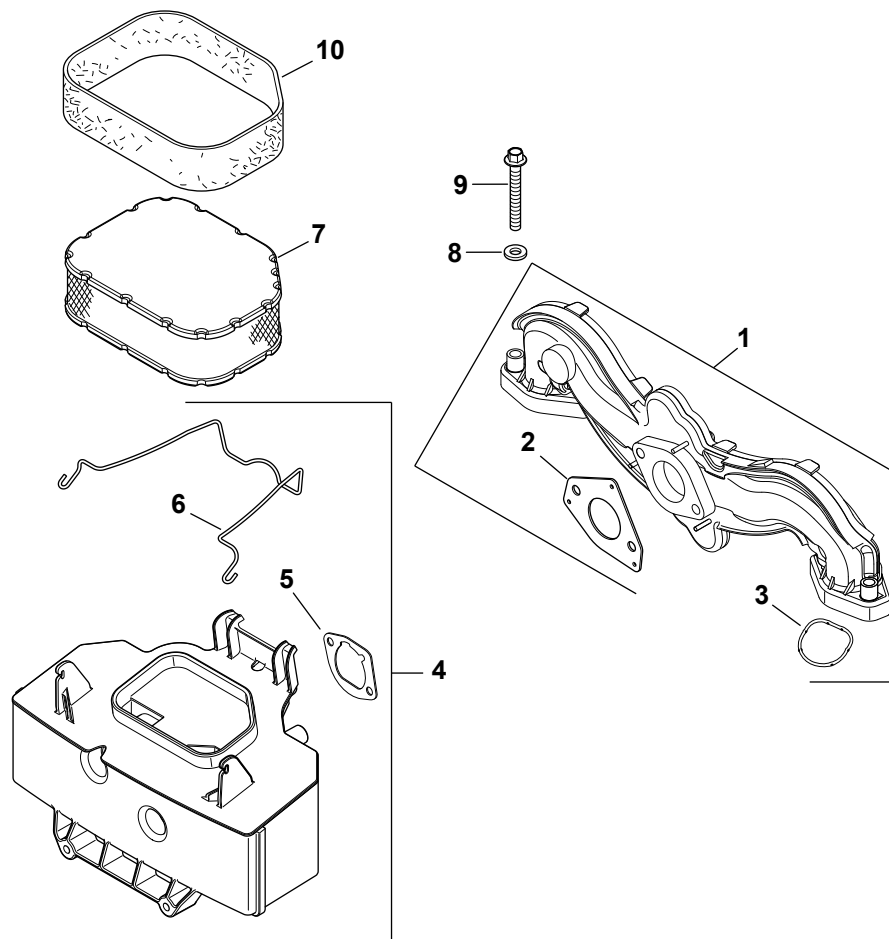

i1046 & i1050 Air Filter/Intake Manifold

Ref. No.	Part No.	Description
1	KH-24-164-51-S	Manifold, Intake
2	KH-24-041-52-S	Gasket, Carburetor
3	KH-24-153-27-S	O-Ring, Intake Port
4	KH-32-094-04-S	Base, Air Cleaner w/Gasket, Latch
5	KH-24-041-14	Gasket, Air Cleaner Base
6	KH-32-344-02-S	Latch, Air Cleaner Element
7	KH-32-083-03-S	Element, Air Filter
8	KH-X-25-63	Washer, Flat, 1/4
9	KH-M-651040-S	Screw, Flange, M6 x 1.0 x 40
10	KH-32-083-05-S	Pre-Cleaner, Element