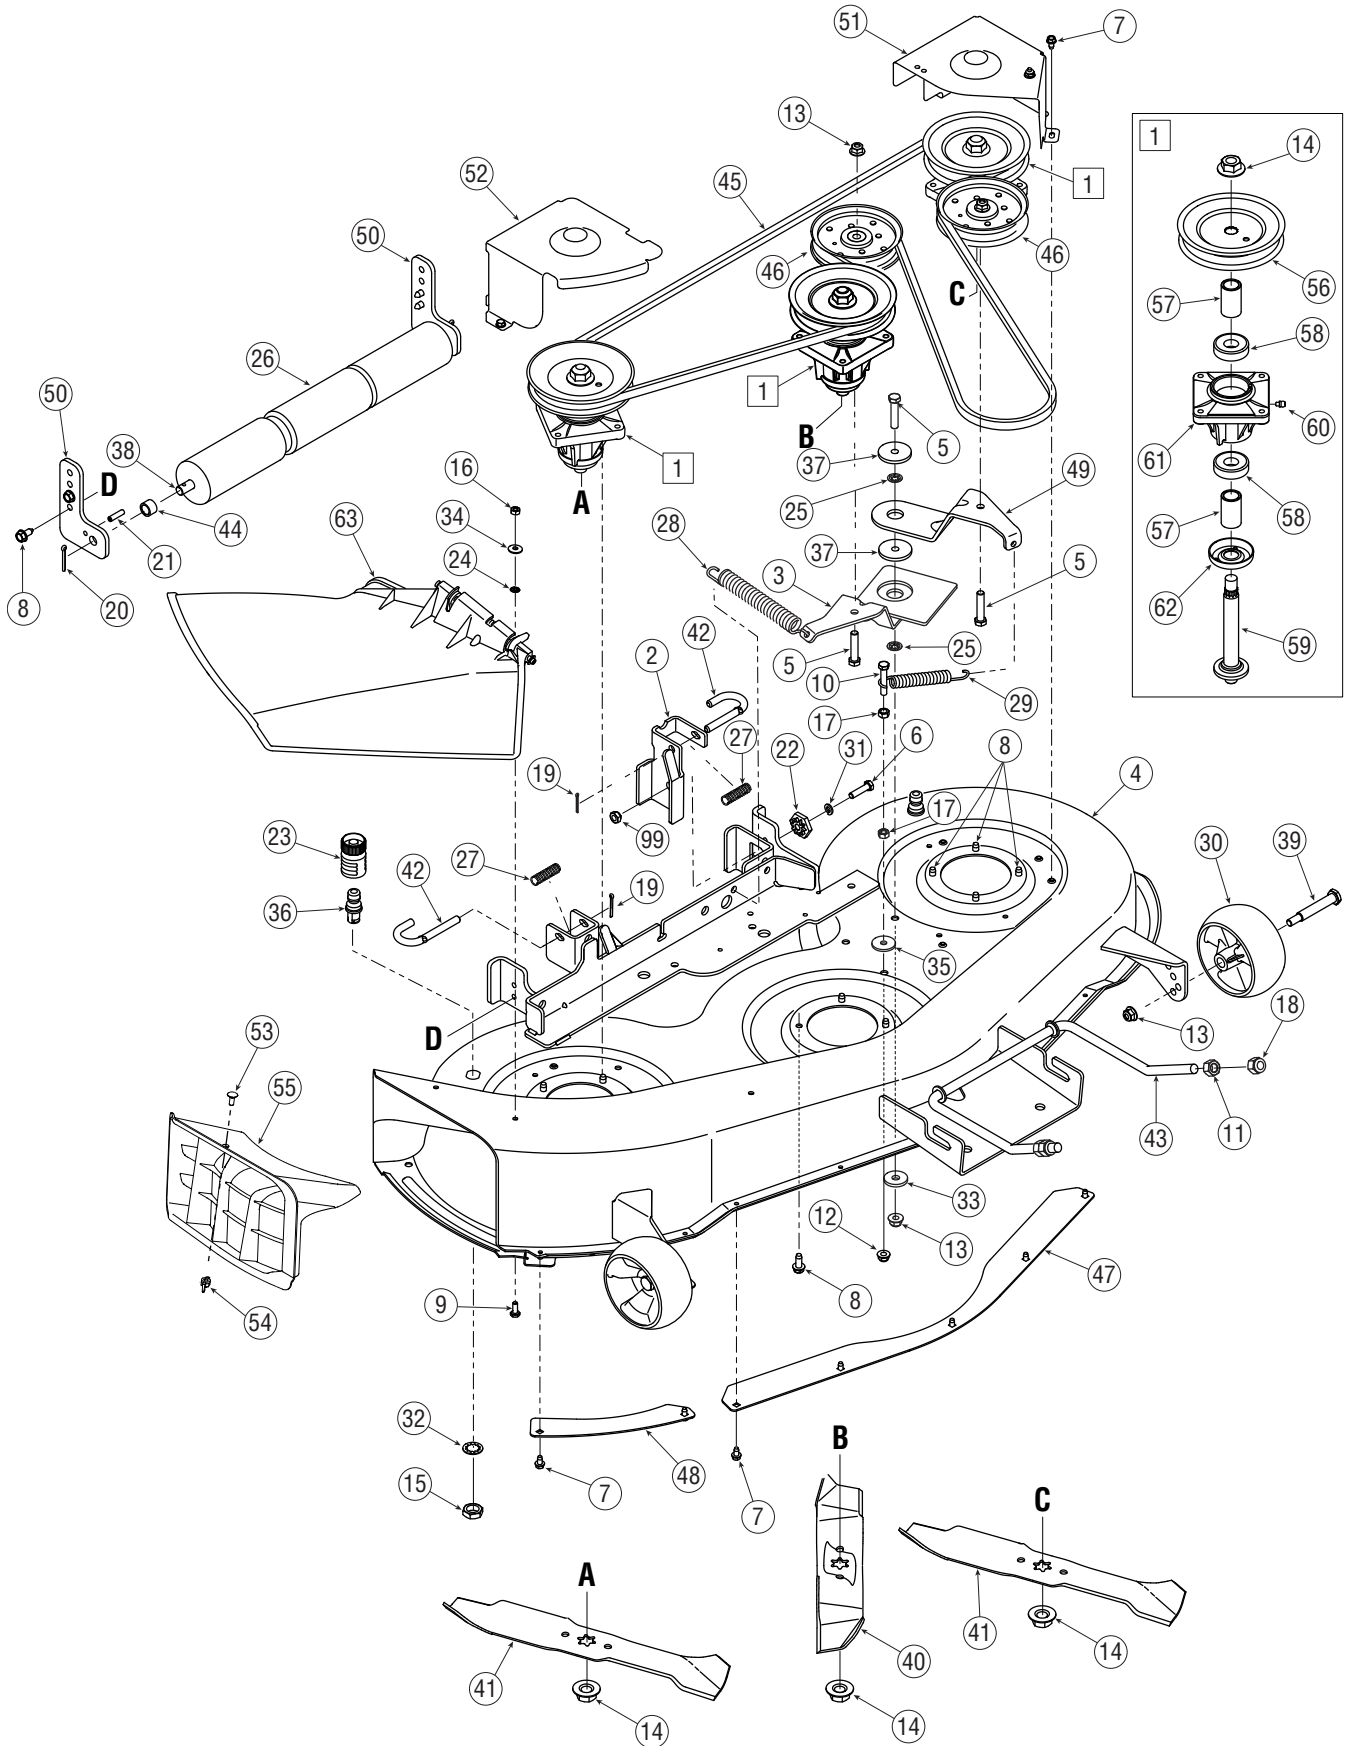

46" Mowing Deck

46" Mowing Deck

Ref. No.	Part No.	Description
1	918-0660	Spindle Assembly
2	683-0254B	Bracket, Deck Hanger, LH
3	683-04278	Bracket, Idler
4	683-04335	Deck Assembly
5	710-0347	Screw, Hex Cap, 3/8-16 x 1.75 Gr5
6	710-0528	Screw, Hex Cap, 5/16-18 x 1.25 Gr5
7	710-0599	Screw, Hex Wash. Hd. Tapp, 1/4-20 x .5
8	710-1260A	Screw, Hex Wash. Hd. Tapp, 5/16-18 x .75
9	710-3015	Screw, Hex Cap, 1/4-20 x .75 Gr5
10	710-3103	Screw, Hex Cap, 5/16-18 x 2.0 Gr5
11	712-0206	Nut, Hex, 1/2-13 Gr5
12	712-04063	Nut, Hex Flange Insert Lock, 5/16-18 GrF
13	712-04065	Nut, Hex Flange Insert Lock, 3/8-16 GrF
14	712-0417A	Nut, Hex Flange, 5/8-18
15	712-0641	Nut, Hex, M16-1.5
16	712-3006	Nut, Hex, 1/4-20 Gr5
17	712-3010	Nut, Hex, 5/16-18 Gr5
18	712-3083	Nut, Hex Insert Lock, 1/2013
19	714-0111	Pin, Cotter, 3/32 x 1.0
20	714-0162	Pin, Cotter, 5/32 x 1.25
21	715-0108	Pin, Spring, 1/4 x 1.0
22	717-04074	Gear, Deck Adjust
23	721-04041	Adapter, Water Nozzle
24	726-0233	Nut, Push, .25 x .5
25	726-0269	Nut, Push On Speed, 3/8 Thrd.
26	731-3005	Roller, Front
27	732-0306A	Spring, Compression, .531 x 1.75
28	732-0594A	Spring, Extension, .91 x 7.33
29	732-0826A	Spring, Extension, .865 x 4.68
30	734-04155	Wheel, Deck Ball, 5.0
31	736-0119	Washer, Lock, 5/16
32	736-0225	Washer, Internal Tooth Lock, 5/8
33	736-0247	Washer, Flat, .406 x 1.25 x .157 HT

Ref. No.	Part No.	Description
34	736-0270	Washer, Belleville, .265 x .75 x .062
35	736-0343	Washer, Flat, .33 x 1.25 x .12
36	737-04003C	Nozzle, Deck Wash
37	738-04162a	Spacer, Shoulder, .884 x .190
38	738-04235	Shaft, 1/2 Dia x 20.8
39	738-3056	Bolt, Shoulder, .496 x 2.5:3/8-16
40	942-04124	Blade, 3 in 1 Star, 14.88
41	942-04125	Blade, 3 in 1 Star, 16.28
42	747-1116	Rod, Deck Release
43	747-1130B	Rod, Deck Front Hanger
44	750-1206	Spacer, .542 x .75 x .5
45	754-04118	V-Belt, Type A x 122.5
46	756-04129	Pulley, Idler, 4.25 Dia
47	783-0141	Skirt, Deck Center
48	783-0142	Skirt, Deck RH
49	783-05118	Bracket, Idler
50	783-05397	Bracket, Roller Height
51	783-0747B	Cover, Deck Belt LH
52	783-0805C	Cover, Deck Belt RH
53	710-0134	Screw, Carriage, 1/4-20 x .62 Gr2
54	712-3087	Nut, Wing, 1/4-20
55	731-05264	Plug, Mulching
56	756-1188	Pulley, Deck, 5.75 Dia
57	750-0952	Spacer, .792 x 1.06 x 1.8
58	741-0919	Bearing, Ball
59	738-1186	Shaft, Spindle, 6.05 Lg
60	737-3000	Fitting, Lube
61	619-0042A	Housing, Spindle
62	17983	Shield, Bearing
63	931-1032B 703-1693A 711-0792 726-0106 732-0602A	Chute Assembly, Discharge Bracket, Hinge Mounting Pin, Hinge, .25 x 6.75 Nut, Push Cap Speed, 1/4 Spring, Torsion