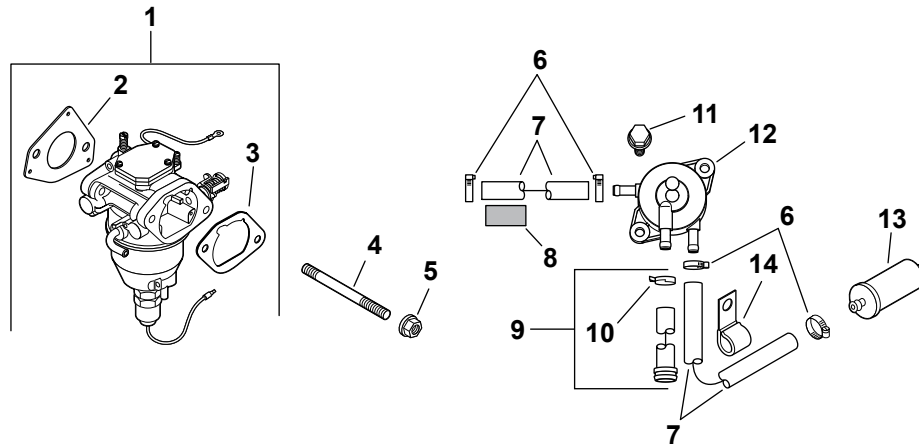

i1046 & i1050 Fuel System/Carburetor

Ref. No.	Part No.	Description
1	KH-32-853-03-S KH-32-853-04-S	Kit, Carburetor (Incl. 2-3) Model i1046 ONLY Kit, Carburetor (Incl. 2-3) Model i1050 ONLY
2	KH- 24-041-52-S	Gasket, Carburetor
3	KH-24-041-14	Gasket, Air Cleaner Base
4	KHM-629105-S	Stud, M6 x 1.0 x 106
5	KH-M-641060-S	Nut, Flange, M6 x 1.0
6	KH-25-237-14-S	Clamp, Spring Hose 1/2
7	KH-25-111-34-S	Line, Fuel (24"- Cut to Length)
8	KH-25-431-10-S	Sleeve, Anti Abrasion
9	KH-32-326-02-S	Kit, Fuel Pump Hose w/Clamp (Incl. 10)
10	KH-25-237-01-S	Clamp, Hose
11	KH-24-086-12	Screw, Tap, M6 x 1.7 x 18
12	KH-24-393-16	Pump, Fuel
13	KH-25-050-22-S	Filter, Fuel
14	KH-47-154-01-S	Clip, Cable
		Not Illustrated
	KH-24-086-05	Screw, Throttle Stop - Model i1046 ONLY
	KH-X-25-63	Washer, Flat, 1/4
	KH-24-757-36-S	Service Kit, Choke Repair
	KH-24-757-38-S	Service Kit, Gasket
	KH-24-757-44-S	Kit, Float Repair
	KH-24-757-45-S	Kit, Solenoid Valve Repair
	KH-24-757-46-S	Kit, Carburetor Overhaul Repair