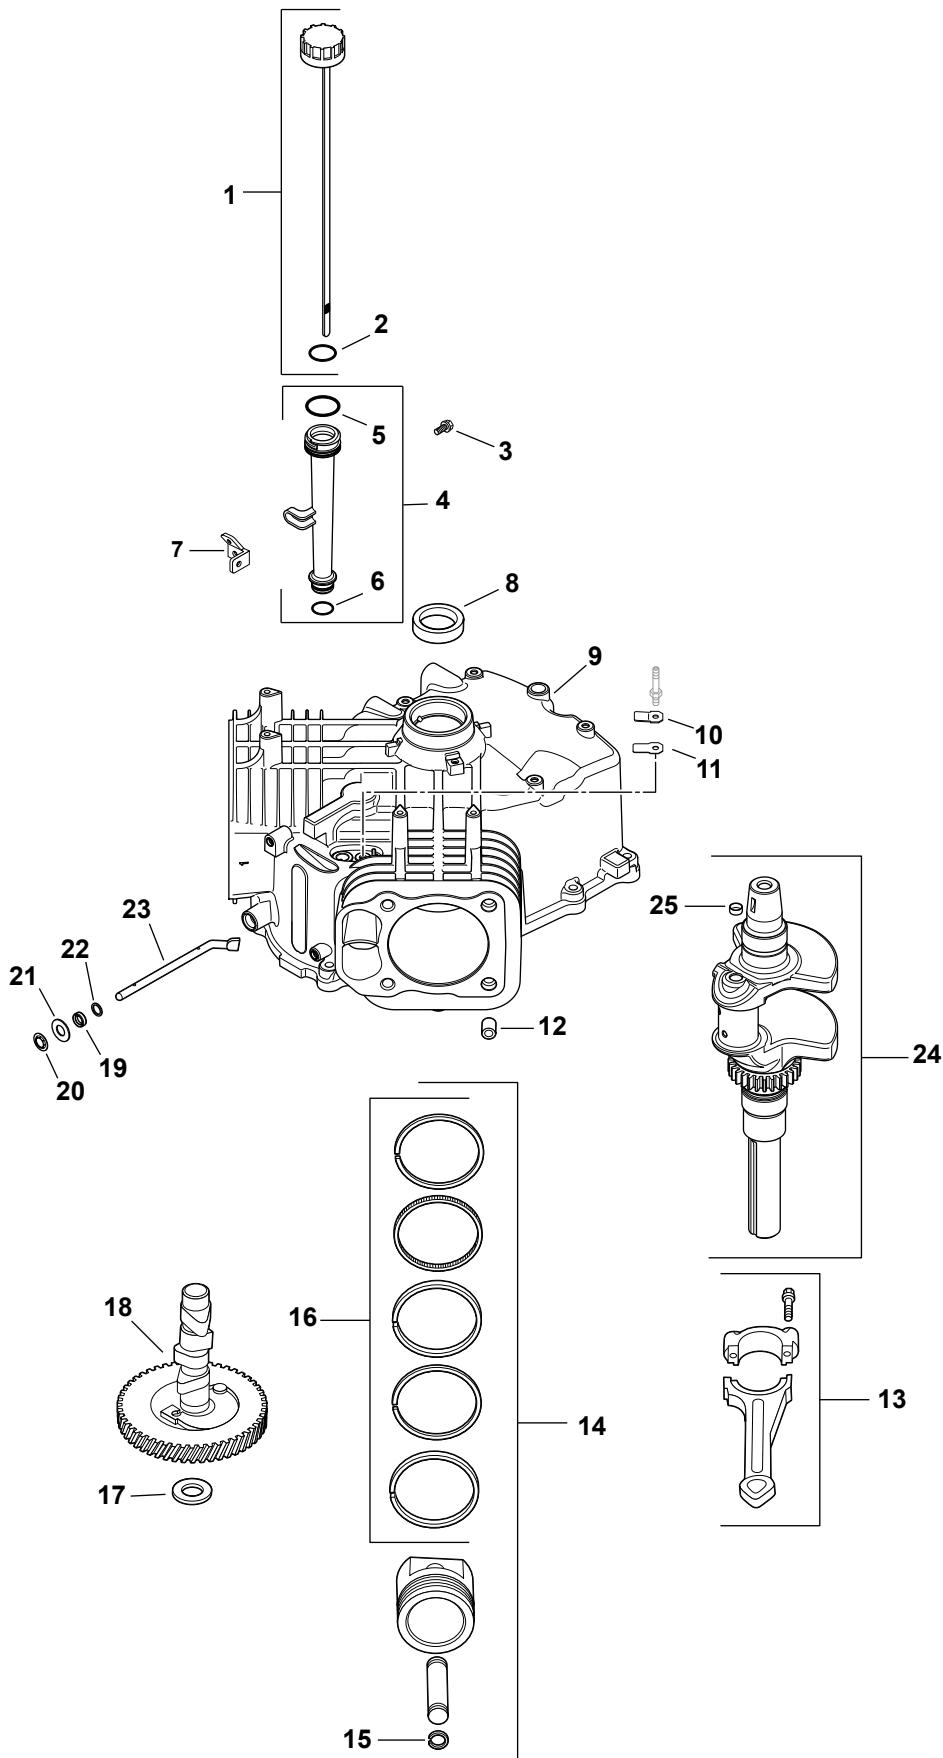

i1046 & i1050 Crankcase; Crankshaft; and Dipstick

i1046 & i1050 Crankcase; Crankshaft; and Dipstick

Ref. No.	Part No.	Description
1	KH-32-038-01-S	Dipstick Assembly (Incl. Ref.2)
2	KH-25-153-02-S	O-Ring, Dipstick
3	KH-M-545013-S	Screw, Flnge Thrd. Frmng M5 x .8 x 13
4	KH-12-123-04	Kit, Oil Fill Tube (Incl. Ref. 5,6)
5	KH-12-153-02-S	O-ring, Upper Fill Tube
6	KH-12-153-01-S	O-ring, Lower Fill Tube
7	KH-24-126-19	Bracket, Fill Tube
8	KH-24-032-01-S	Seal, Oil
9		Crankcase - Use Short Block
10	KH-24-018-04	Retainer, Breather Reed
11	KH-12-402-02	Reed, Breather
12	KH-24-380-16-S	Pin, Locating
13	KH-24-067-16-S	Connecting Rod (Std.)
14	KH-32-874-06-S KH-32-874-08-S KH-32-874-09-S	Kit, Piston w/Ring Set (Std.) Kit, Piston w/Ring Set (.25) Kit, Piston w/Ring Set (.08)
15	KH-24-018-01-S	Retainer, Piston Pin
16	KH-24-108-11-S KH-24-108-06-S	Ring Set (Std. & .08) Ring Set (.25)
17	KH-12-422-07-S KH-12-422-08-S KH-12-422-09-S KH-12-422-10-S KH-12-422-11-S KH-12-422-12-S KH-12-422-13-S	Shim, Camshaft (White .028) Shim, Camshaft (Blue .03) Shim, Camshaft (Red .032) Shim, Camshaft (Yellow .034) Shim, Camshaft (Green .036) Shim, Camshaft (Gray .038) Shim, Camshaft (Black .04)
18	KH-32-012-01-S	Kit, Camshaft
19	KH-28-032-09-S	Seal, Governor Cross Shaft
20	KH-24-018-09-S	Retaining Ring
21	KH-M-931010-S	Washer, Flat, 9mm
22	KH-24-468-15-S	Washer, Flat, 11/32
23	KH-24-144-38-S	Shaft, Governor Cross
24	KH-32-014-04-S	Crankshaft (Incl. Ref. 25)
25	KH-52-139-09-S	Plug, Cup