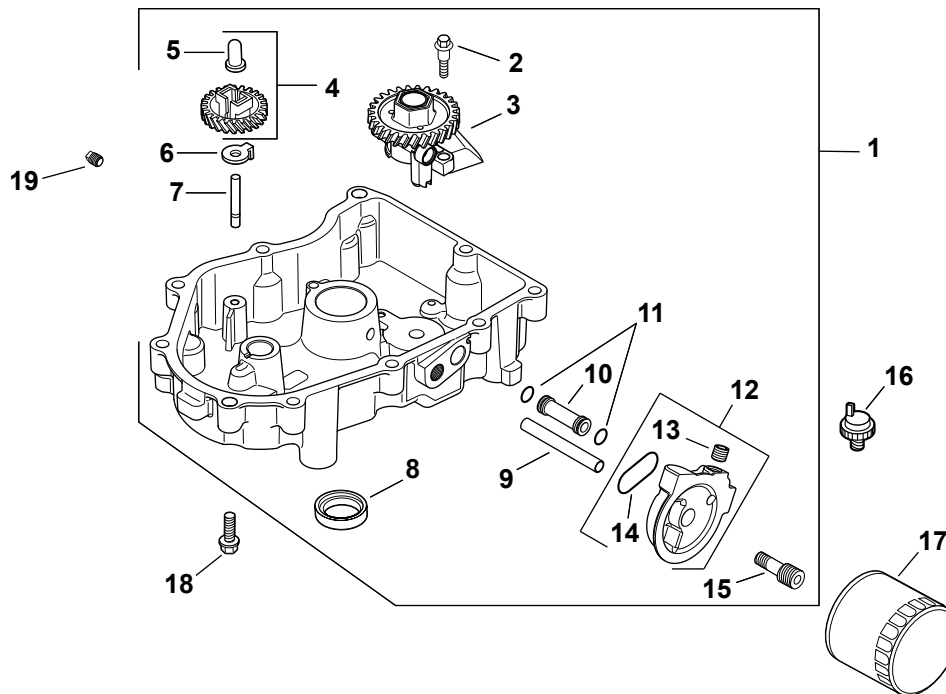

i1046 & i1050 Oil Pan/Filter

Ref. No.	Part No.	Description
1	KH-32-199-02-S	Pan Assembly, Oil (Incl. Ref. 2-15)
2	KH-32-086-01-S	Screw, Flnge Thrd. Frmng M6 x 1.0 x 26.5
3	KH-32-393-10-S	Pump Assembly, Oil
4	KH-24-043-12	Kit, Governor Gear w/Pin (Incl. Ref. 5)
5	KH-12-380-01	Pin, Governor Regulating
6	KH-24-448-02-S	Tab, Locking
7	KH-12-144-02	Shaft, Governor Gear
8	KH-52-032-08-S	Seal, Oil (PTO End)
9	KH-32-123-01-S	Tube, Oil Feed - Filter to Pan
10	KH-32-123-03-S	Tube, Oil Feed - Pan to Filter
11	KH-24-153-01	O-Ring, Oil Pick-up
12	KH-32-029-07-S	Kit, Oil Filter Adapter
13	KH-25-139-60-S	Plug, Pipe, 1/8
14	KH-32-153-04-S	O-Ring, Oil Filter Adapter
15	KH-32-136-03-S	Nipple, Oil Filter
16	KH-25-099-27-S	Switch, Oil Pressure
17	KH-52-050-02-S	Filter, Oil
18	KH-24-086-17-S	Screw, Flange, M8 x 1.25 x 45
19	KH-25-139-57-S	Plug, Sq. Hd. Pipe, 3/8 NOT USED- Replaced by Oil Drain Valve