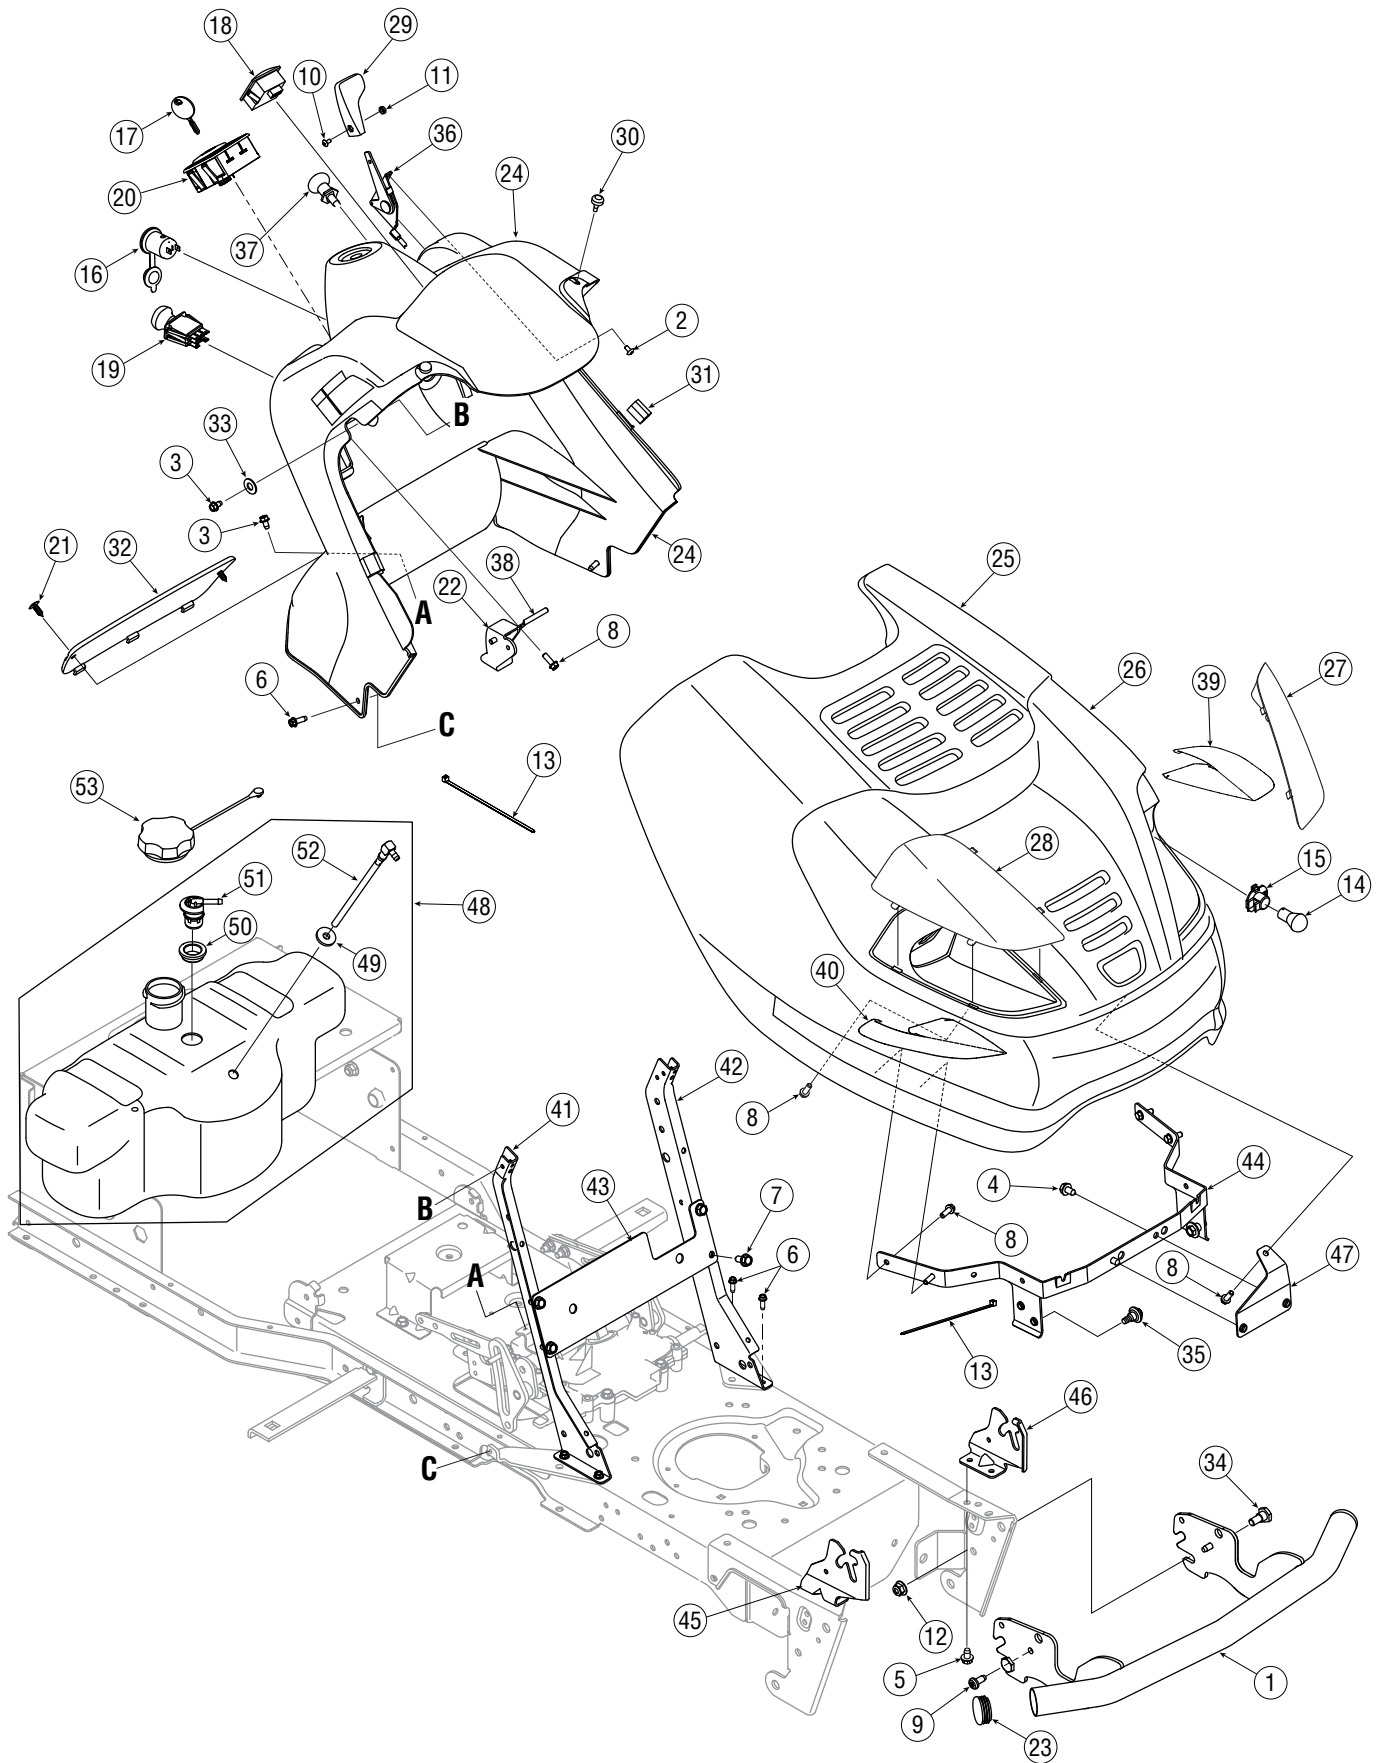

Frame, PTO & Battery

Ref. No.	Part No.	Description
1	683-04305	Frame Assembly
2	683-04333	Frame Assembly, Seat
3	683-04351	Bracket, Running Board Support
4	710-0451	Screw, Carriage, 5/16-18 x .75 Gr.1
5	710-0599	Screw, Hex Wash. Hd. Tapp, 1/4-20 x .5
6	710-04666	Screw, Hex Flange Hd. , 1/4-20 x .75 Gr5
7	710-0726	Screw, Hex Wash. Hd. Tapp, 5/16-12 x .75
8	710-0642	Screw, Hex Wash. Hd. Tapp, 1/4-20 x .75
9	710-04379A	Screw, Hex Cap Lock, 7/16-20 x 3.5 Gr5
10	710-1260A	Screw, Hex Wash. Hd. Tapp, 5/16-18 x .75
11	710-3005	Screw, Hex Cap, 3/8-16 x 1.25 Gr5
12	712-0271	Nut, Hex Sems, 1/4-20
13	712-3087	Nut, Wing, 1/4-20
14	712-04063	Nut, Hex Flange Insert Lock, 5/16-18
15	712-04064	Nut, Hex Flange Insert Lock, 1/4-20 GrF
16	712-04065	Nut, Hex Flange Insert Lock, 3/8-16 GrF
17	717-04174A	Clutch, Electric PTO
18	725-04439	Solenoid, Start
19	731-05659	Bushing, Steering Shaft
20	736-0171	Washer, Lock, 7/16

Hood, Dash Panel & Fuel Tank

Hood, Dash Panel & Fuel Tank

Ref. No.	Part No.	Description
1	683-04219A	Bumper Assembly
2	710-0192	Screw, Truss Hd. Mach., 10-24 x .375
3	710-0599	Screw, Hex Wash Hd. Tapp, 1/4-20 x .5
4	710-0604A	Screw, Hex Wash Hd. Tapp, 5/16-18 x .625
5	710-0607	Screw, Hex Wash Hd. Tapp, 5/16-18 x .5
6	710-0642	Screw, Hex Wash Hd. Tapp, 1/4-20 x .75
7	710-0726	Screw, Hex Wash Hd. Tapp, 5/16-12 x .75
8	710-0895	Screw, Hex Wash Hd. Tapp, 1/4-15 x .75
9	710-1611B	Screw, Pan Hd. Tapp, 5/16-18 x .75
10	710-3217	Screw, Truss Hd. Mach., #8-32 x .375
11	712-0142	Nut, Hex, 8-32
12	712-04065	Nut, Hex Flange Insert Lock, 3/8-16 GrF
13	725-0157	Tie, Cable
14	725-0963	Bulb, 12V Light
15	725-1649	Receptacle, Light
16	725-2003	Receptacle, 12V Power
17	725-2054	Key, Ignition Switch
18	725-04022B	Meter, Indicator/Service Monitor
19	725-04258	Switch, PTO
20	725-04227	Switch, Ignition/Module
21	726-3046	Clip, Ratchet
22	731-04213	Lever, Dash Brake
23	731-05368	Cap, Bumper
24	731-05406	Panel, Dash
25	731-05434	Hood
26	731-05435	Plenum, Hood
27	731-05525	Lense, Head Light LH