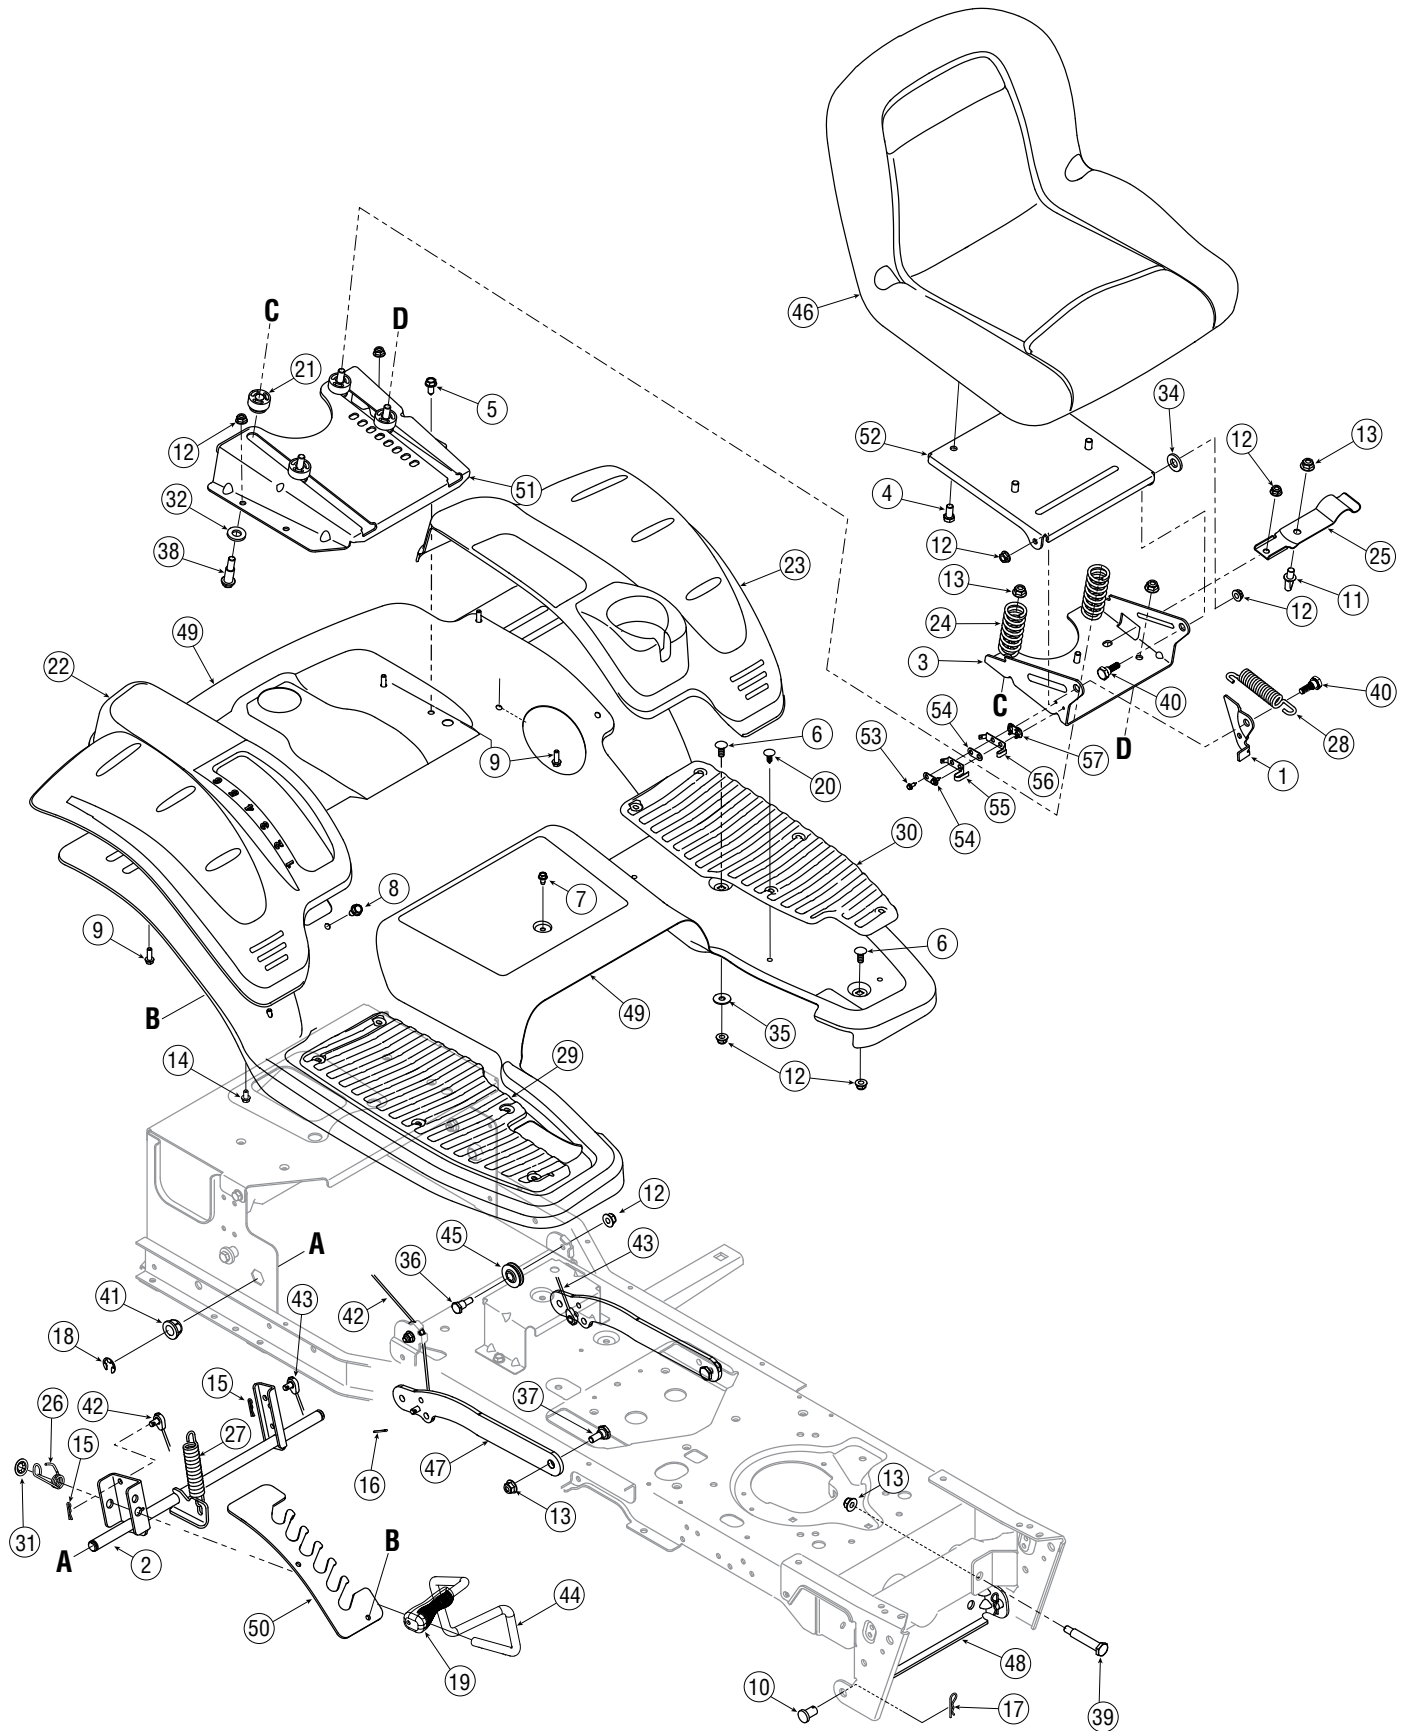

Seat, Fender & Deck Lift

Seat, Fender & Deck Lift

Ref. No.	Part No.	Description
1	17239D	Bracket, Seat Switch
2	647-04095	Shaft, Lift
3	683-04313	Seat Slide
4	710-04482	Screw, Hex Flange, 3/8-16 x .875 Gr5
5	710-1260A	Screw, Hex Wash Hd. Tapp, 5/16-18 x .75
6	710-0451	Screw, Carriage, 5/16-18 x 75
7	710-0599	Screw, Hex Wash Hd. Tapp, 1/4-20 x .5
8	710-0726	Screw, Hex Wash Hd. Tapp, 5/16-12 x .75
9	710-0895	Screw, Hex Wash Hd. Tapp, 1/4-15 x .75
10	711-0332	Pin, Clevis, .5 x .78
11	711-04626	Pin, Seat Index
12	712-04063	Nut, Hex Flange Insert Lock, 5/16-18 GrF
13	712-04065	Nut, Hex Flange Insert Lock, 3/8-16 GrF
14	710-04187	Screw, Hex Wash Hd. H/L, 1/4-15 x .5
15	714-0104	Pin, Internal Cotter
16	714-0111	Pin, Cotter, 3/32 x 1.0
17	714-04023	Pin, Internal Cotter
18	716-0106A	E-ring, .625 Shaft
19	720-0311	Grip, Handle
20	726-3046	Clip, Ratchet
21	731-04074	Spacer, Seat Adjustment
22	731-05477	Cover, Rear Fender RH
23	731-05518	Cover, Rear Fender LH
24	732-04074	Spring, Compression
25	732-04386	Spring, Seat Adjust
26	732-04442	Spring, Lift Torsion
27	732-0826A	Spring, Extension, .865 x 4.68
28	732-1184	Spring, Extension, .84 x 4.6

Ref. No.	Part No.	Description
29	735-04078	Pad, Foot RH
30	735-04079	Pad, Foot LH
31	726-0221	Nut, Speed, .5
32	736-0272	Washer, Flat, .51 x 1.0 x .06
34	736-0192	Washer, Flat, .535 x .93 x .09
35	736-3078	Washer, Flat, .344 x 1.0 x .063 HT
36	738-0138A	Bolt, Shoulder, .496 x 2.5:3/8-16
37	738-0380	Bolt, Shoulder, .5 x .27:3/8-16
38	738-0966A	Bolt, Shoulder, .5 x .925:3/8-16
39	738-1011A	Bolt, Shoulder, .5 x 2.23:3/8-16
40	738-0296	Bolt, Shoulder, .447 x .268:5/16-18
41	741-0225	Bearing, Hex Flange,
42	746-04369	Cable, Lift, 16.16 Lg
43	746-0968	Cable, Lift, 16.16 Lg
44	747-04613	Handle, Lift
45	756-1154	Pulley, Roller
46	757-04053	Seat, High Back
47	783-0678B	Link, Deck Lift
48	783-0720C	Bracket, Front Deck Adjust
49	783-04901	Fender, Rear
50	783-04977A	Plate, Deck Lift
51	783-05307	Pedesta, Seat
52	783-05272	Plate, Seat Pivot
53	710-0227	Screw, Hex Wash Hd. Tapp, #8-18 x .5
54	726-0279	Plate, Insulator
55	725-1303	Switch, Outer Seat Spring
56	725-1439	Switch, Inner Seat Spring
57	726-0278	Plate, Insulator Boss