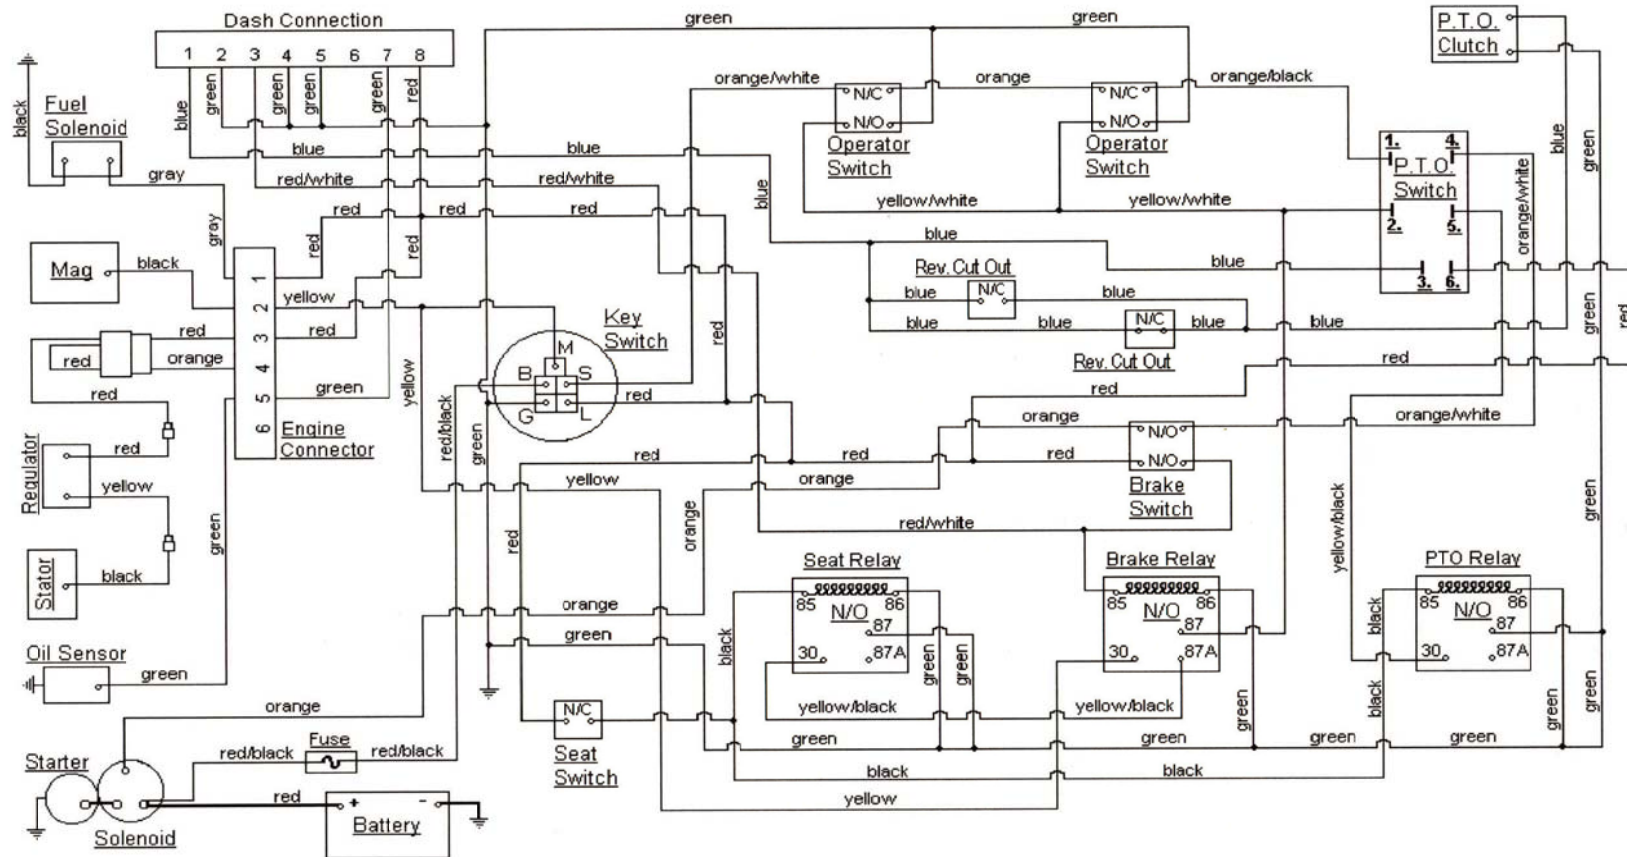

CUBCADETPARTSNMORE.COM

515-266-7944

KEY SWITCH

OFF	M+G
RUN	B+L
START	B+S