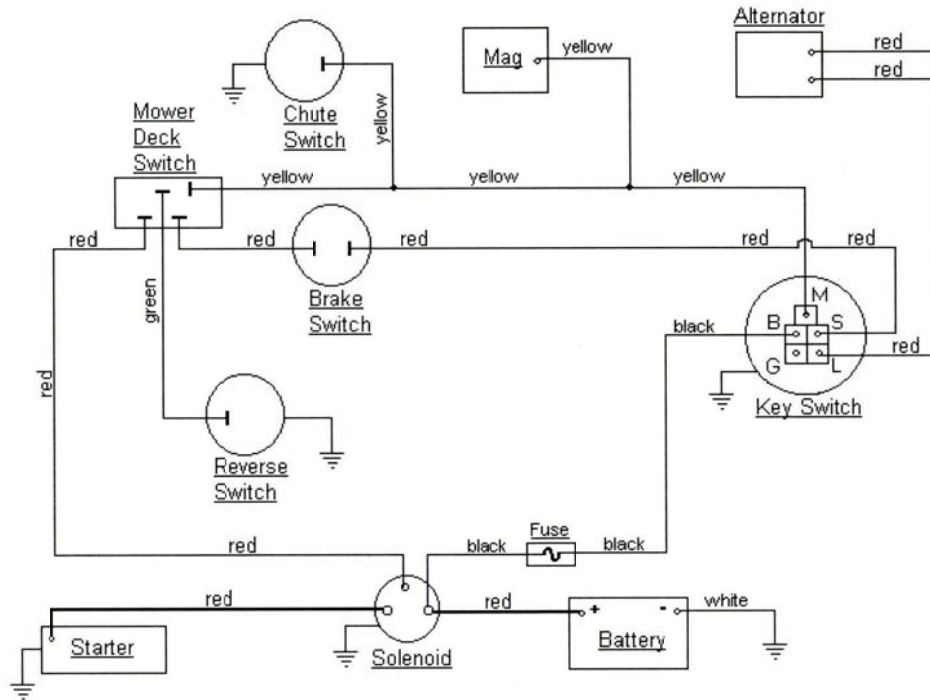

MODEL 514
(1985)

CUBCADETPARTSNMORE.COM
515-266-7944

KEY SWITCH	
OFF	M+G
RUN	B+L
START	B+S