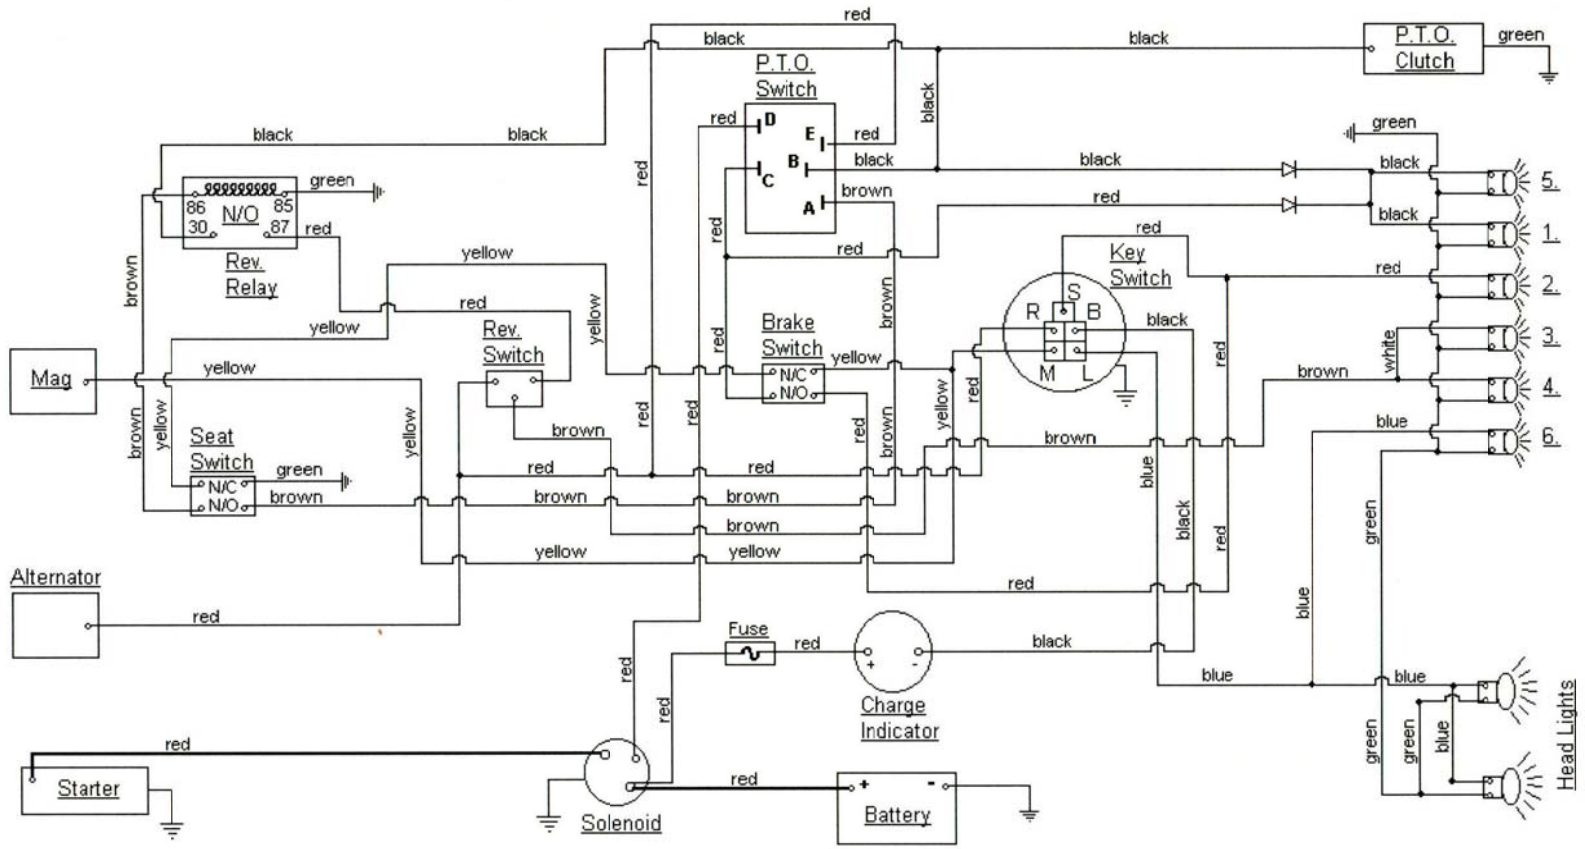

MODEL 1730

CUBCADETPARTSNMORE.COM

515-266-7944

PTO SWITCH	
OFF	D+C
ON	B+A
START	B+A+E

KEY SWITCH	
OFF	M+G
RUN w/LIGHTS	B+A+L
RUN	B+A
START	B+S

DASH LIGHTS	
1: P.T.O. ON	4: DO NOT ENGAGE P.T.O.
2: DEPRESS LEFT PEDAL	5: FULL THROTTLE REQUIRED
3: IN REVERSE GEAR	6: FULL THROTTLE REQUIRED