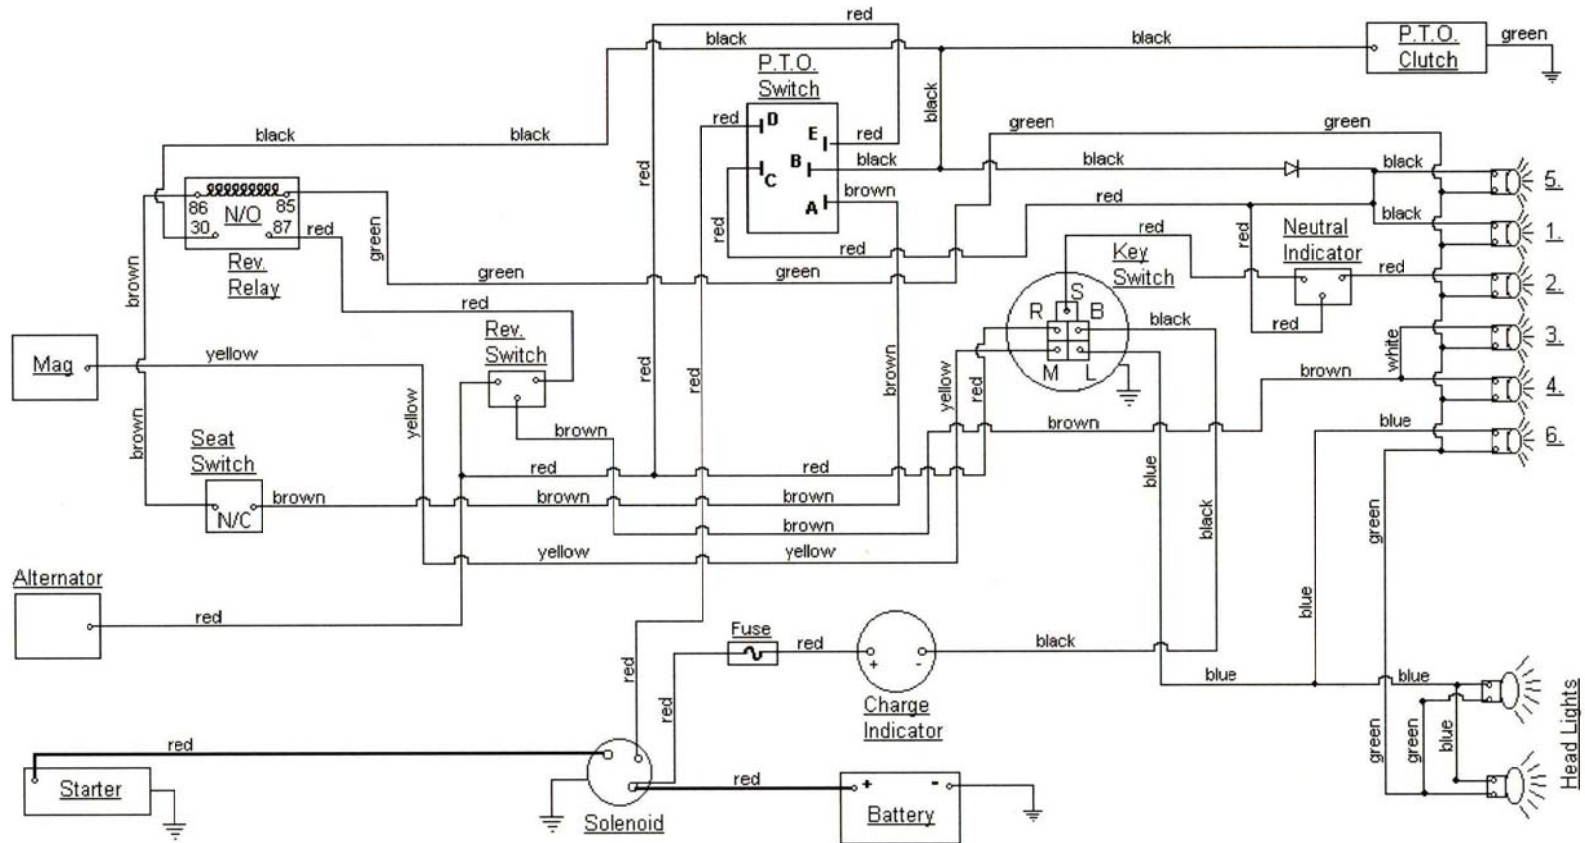

**MODEL 1720**  
**SERIAL NUMBER (147,088 - 170,600)**

PTO SWITCH	
OFF	D+C
ON	B+A
START	B+A+E

KEY SWITCH	
OFF	M+G
RUN w/LIGHTS	B+A+L
RUN	B+A
START	B+S

DASH LIGHTS	
1: P.T.O. ON	4: DO NOT ENGAGE P.T.O.
2: DEPRESS LEFT PEDAL	5: FULL THROTTLE REQUIRED
3: IN REVERSE GEAR	6: FULL THROTTLE REQUIRED