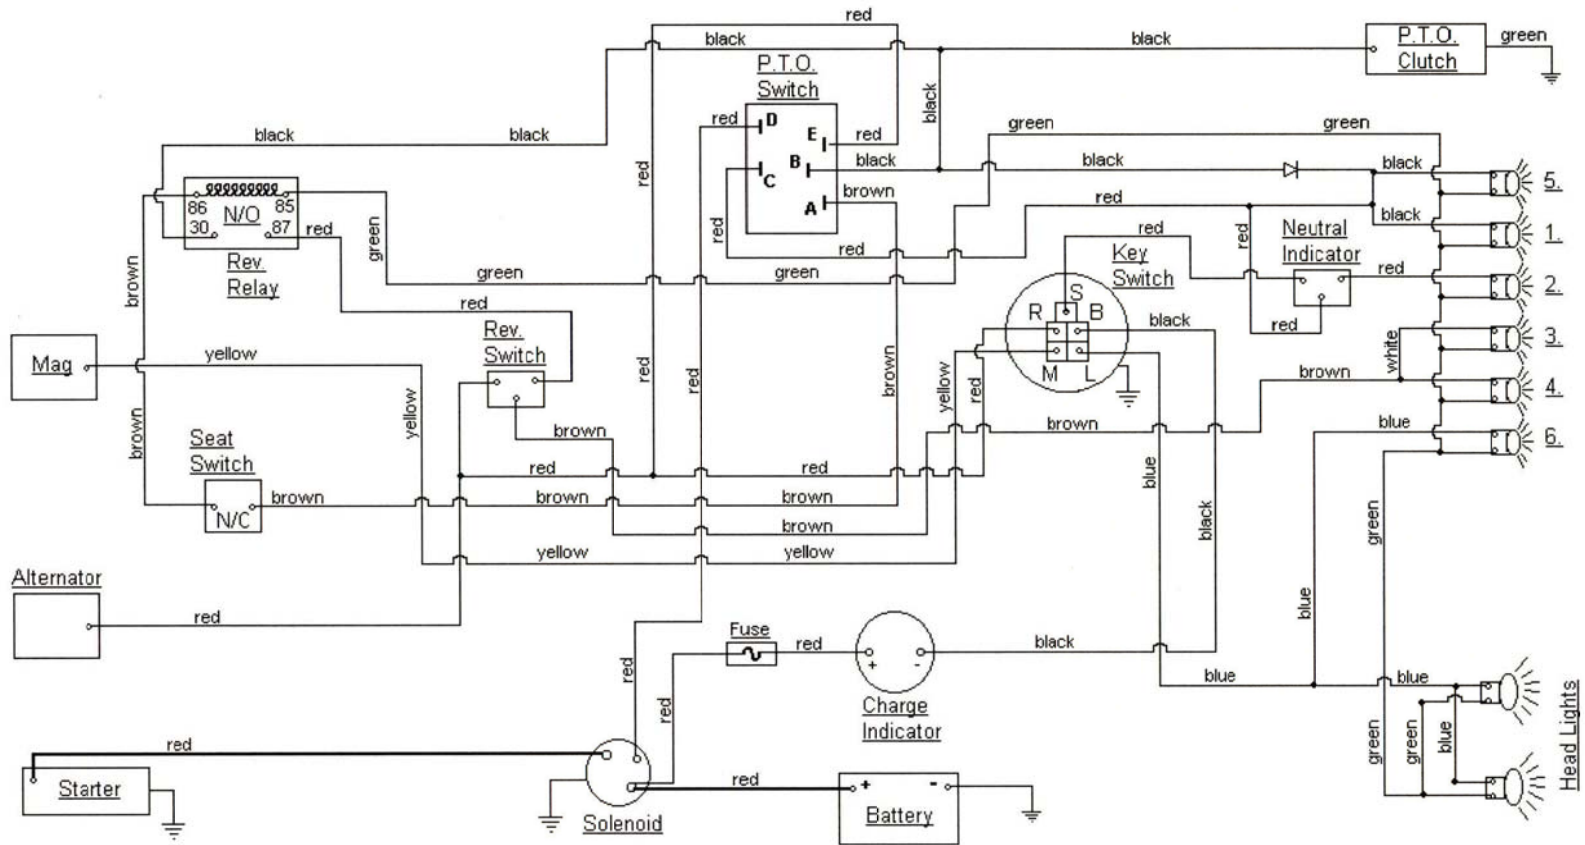

MODEL 1715
SERIAL NUMBER (147,088 - 170,600)

PTO SWITCH	
OFF	D+C
ON	B+A
START	B+A+E

KEY SWITCH	
OFF	M+G
RUN w/LIGHTS	B+A+L
RUN	B+A
START	B+S

DASH LIGHTS	
1: P.T.O. ON	4: DO NOT ENGAGE P.T.O.
2: DEPRESS LEFT PEDAL	5: FULL THROTTLE REQUIRED
3: IN REVERSE GEAR	6: FULL THROTTLE REQUIRED