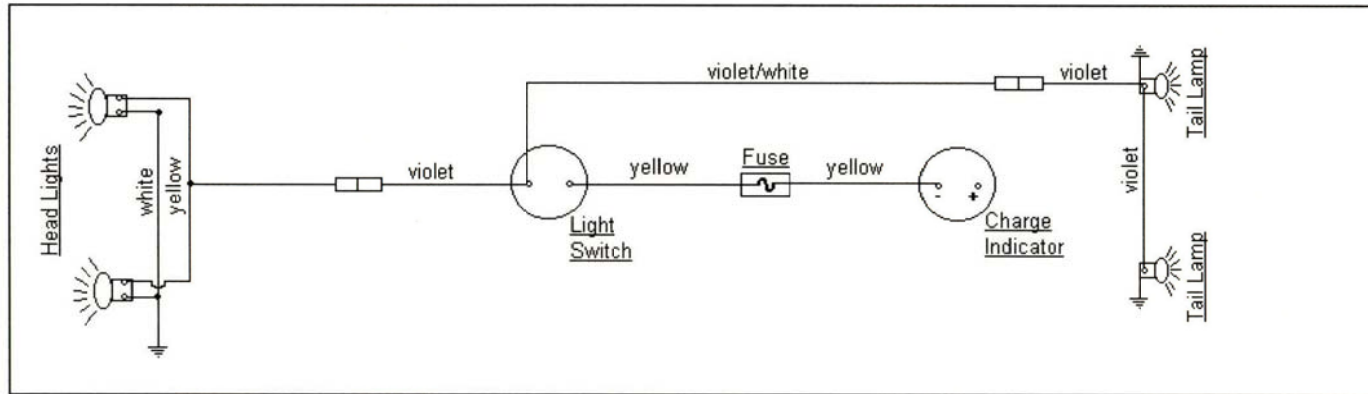

MODEL 169

CUBCADETPARTSNMORE.COM

515-266-7944

KEY SWITCH

OFF	B
ON	B+I
START	B+S

Electric Lighting Wiring Diagram.

Electric Lift Wiring Diagram.