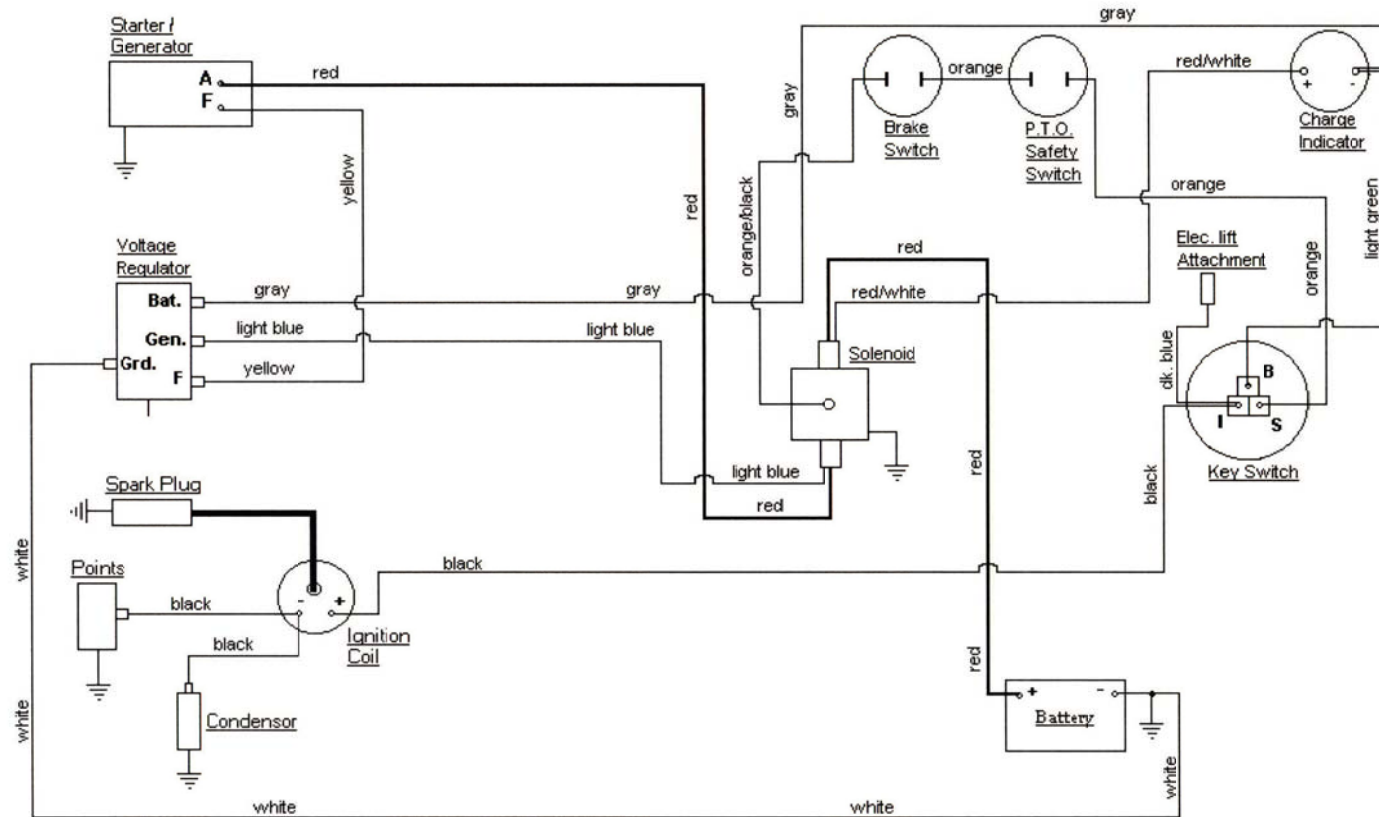

MODEL 169

CUBCADETPARTSNMORE.COM

515-266-7944

KEY SWITCH

OFF	B
ON	B+I
START	B+S

Electric Lighting Wiring Diagram.

Electric Lift Wiring Diagram.