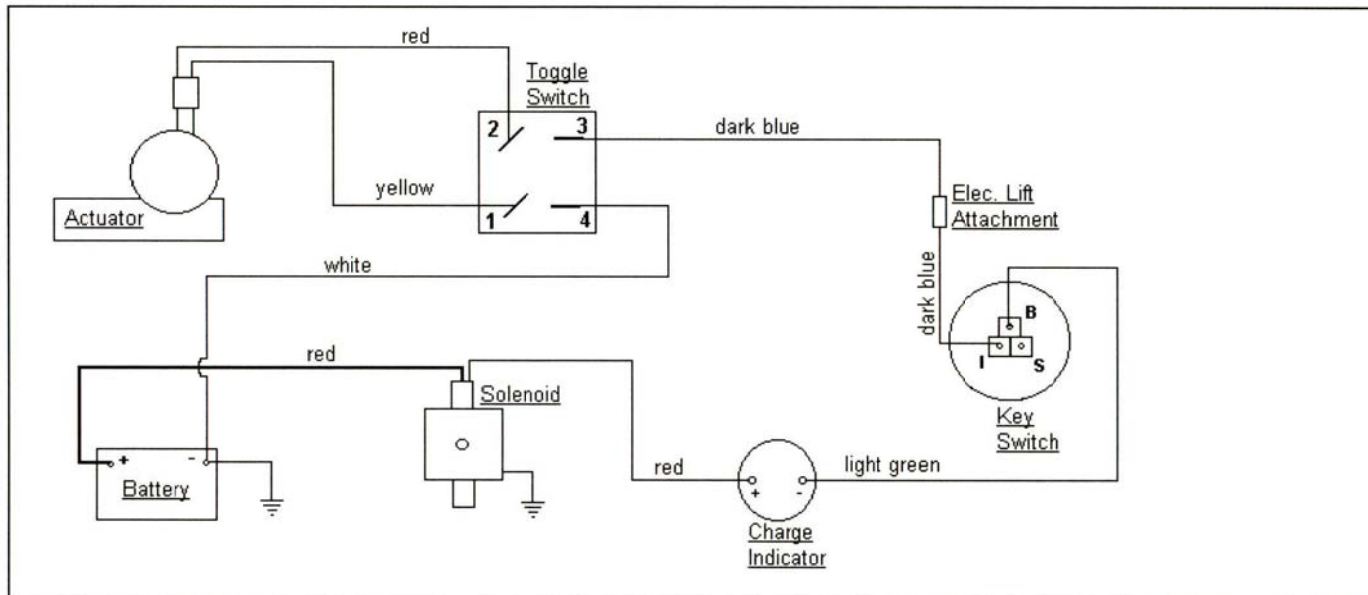

MODEL 169

CUBCADETPARTSNMORE.COM

515-266-7944

KEY SWITCH

OFF	B
ON	B+I
START	B+S

Electric Lighting Wiring Diagram.

Electric Lift Wiring Diagram.