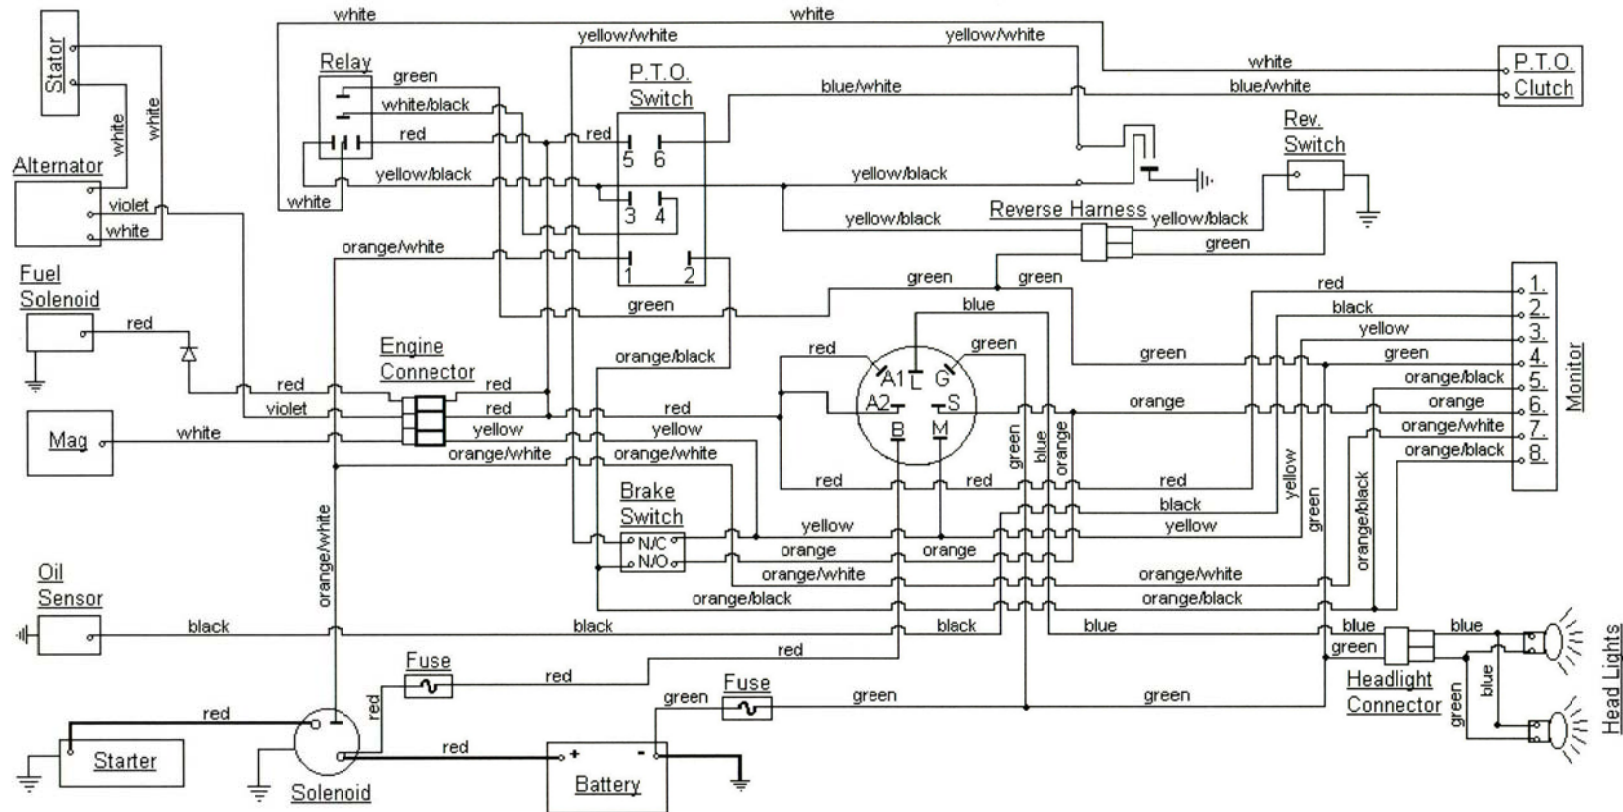

CUBCADETPARTSNMORE.COM

515-266-7944

KEY SWITCH

OFF	M+G+A1
RUN w/LIGHTS	B+A1 / L+A2
RUN	B+A1
START	B+S+A1

DASH MONITOR

1:	HOUR METER	5:	BRAKE +
2:	BATTERY	6:	BRAKE -
3:	LOW OIL	7:	P.T.O. -
4:	GROUND	8:	P.T.O. +

HEADLIGHT HARNESS (629-0469A)
REVERSE HARNESS (629-1106)

MODEL 1515
HARNESS NUMBER (629-1105)
MONITOR NUMBER (725-1976)