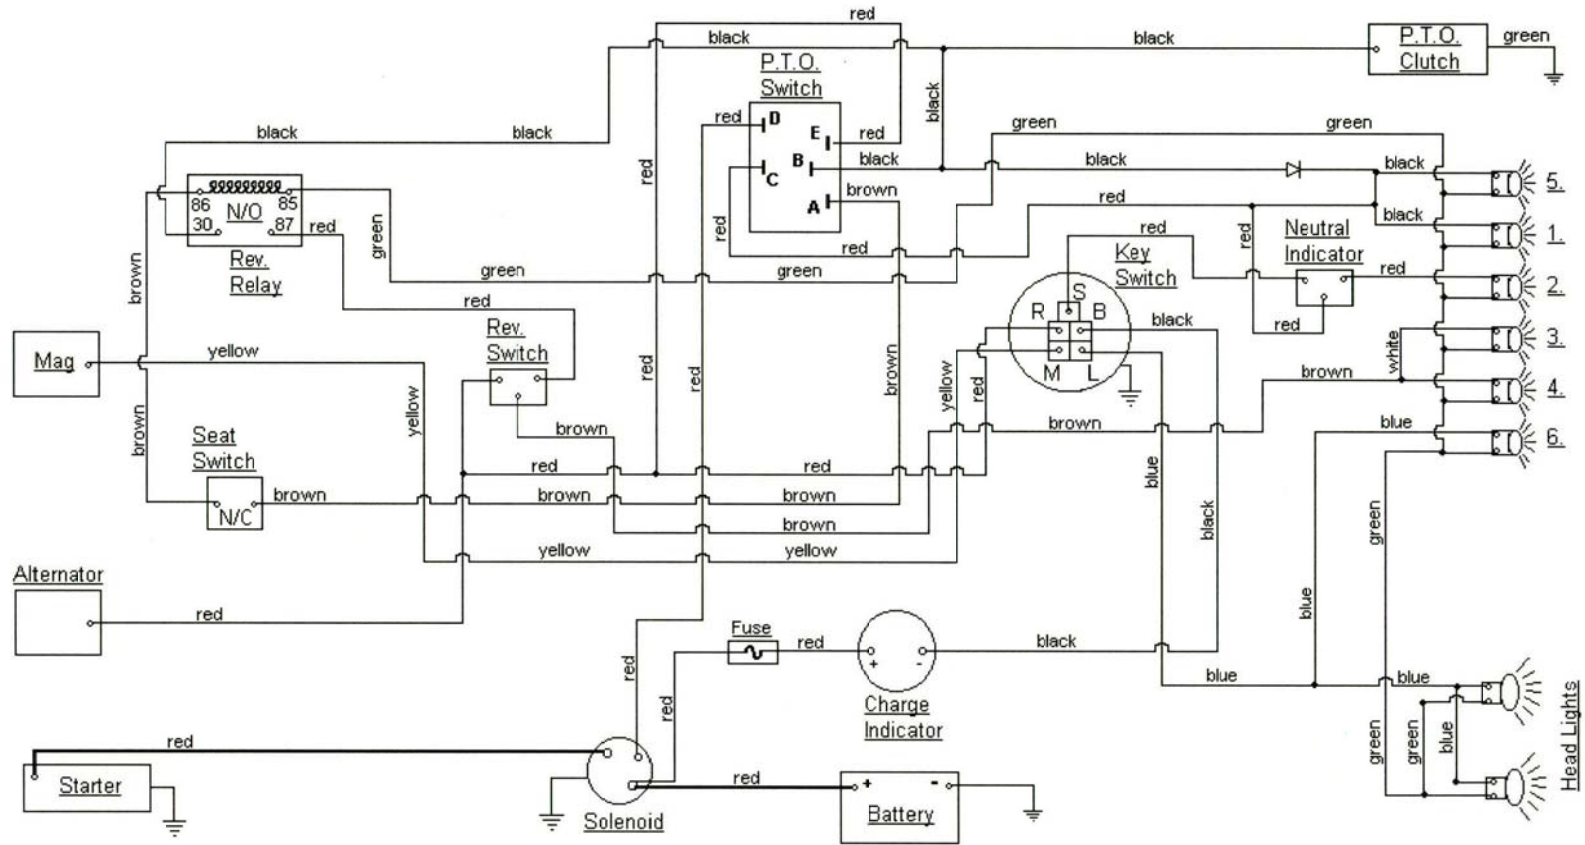

MODEL 1420
SERIAL NUMBER (147,088 - 170,600)

PTO SWITCH	
OFF	D+C
ON	B+A
START	B+A+E

KEY SWITCH	
OFF	M+G
RUN w/LIGHTS	B+A+L
RUN	B+A
START	B+S

DASH LIGHTS	
1: P.T.O. ON	4: DO NOT ENGAGE P.T.O.
2: DEPRESS LEFT PEDAL	5: FULL THROTTLE REQUIRED
3: IN REVERSE GEAR	6: FULL THROTTLE REQUIRED