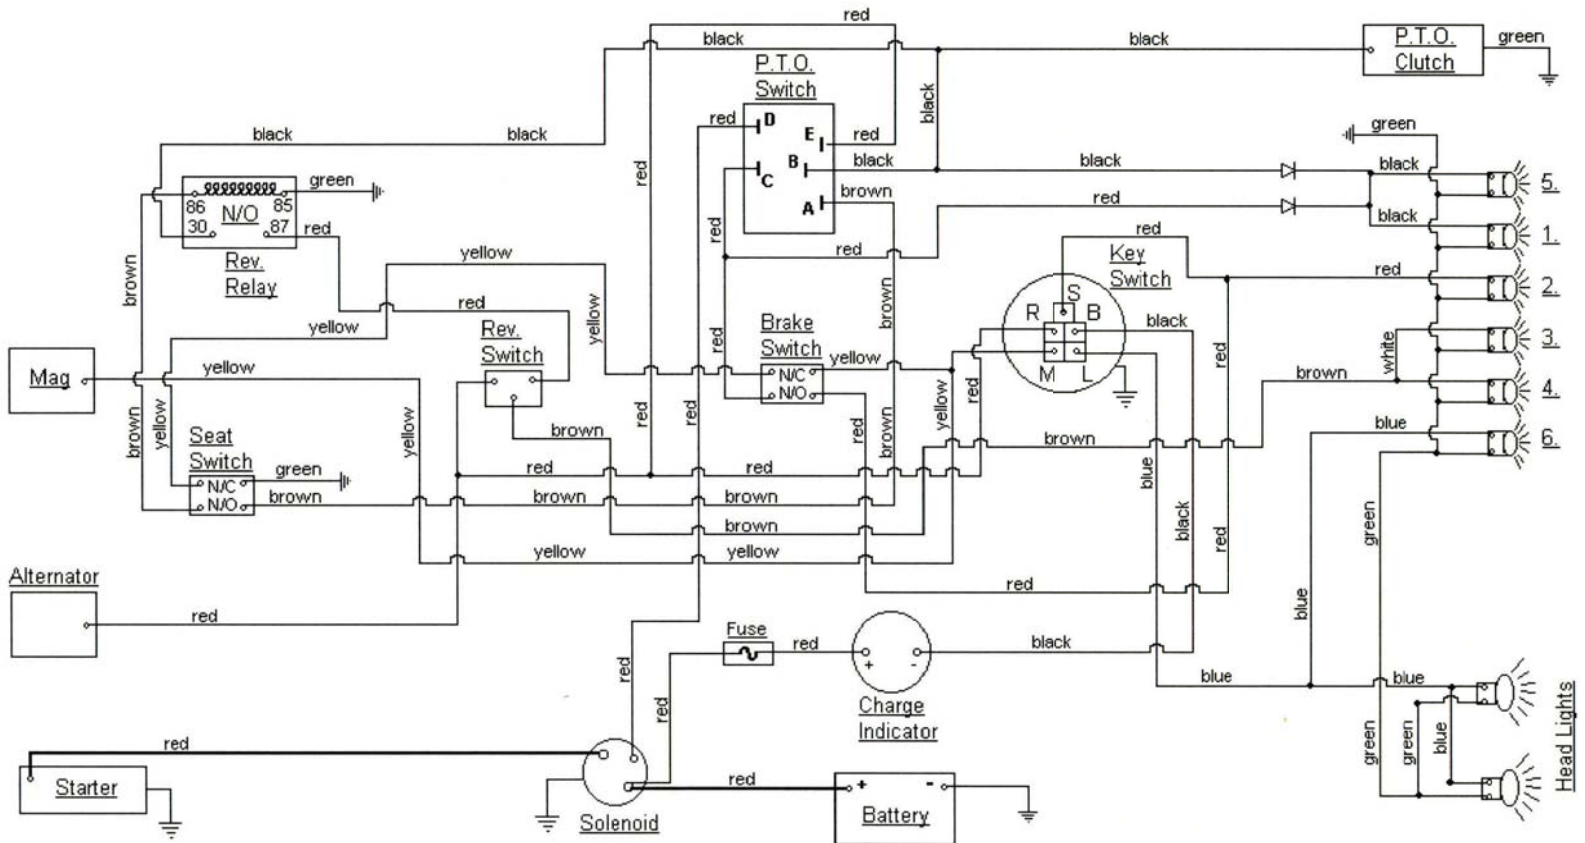

MODEL 1405

CUBCADETPARTSNMORE.COM

515-266-7944

PTO SWITCH	
OFF	D+C
ON	B+A
START	B+A+E

KEY SWITCH	
OFF	M+G
RUN w/LIGHTS	B+A+L
RUN	B+A
START	B+S

DASH LIGHTS	
1: P.T.O. ON	4: DO NOT ENGAGE P.T.O.
2: DEPRESS LEFT PEDAL	5: FULL THROTTLE REQUIRED
3: IN REVERSE GEAR	6: FULL THROTTLE REQUIRED