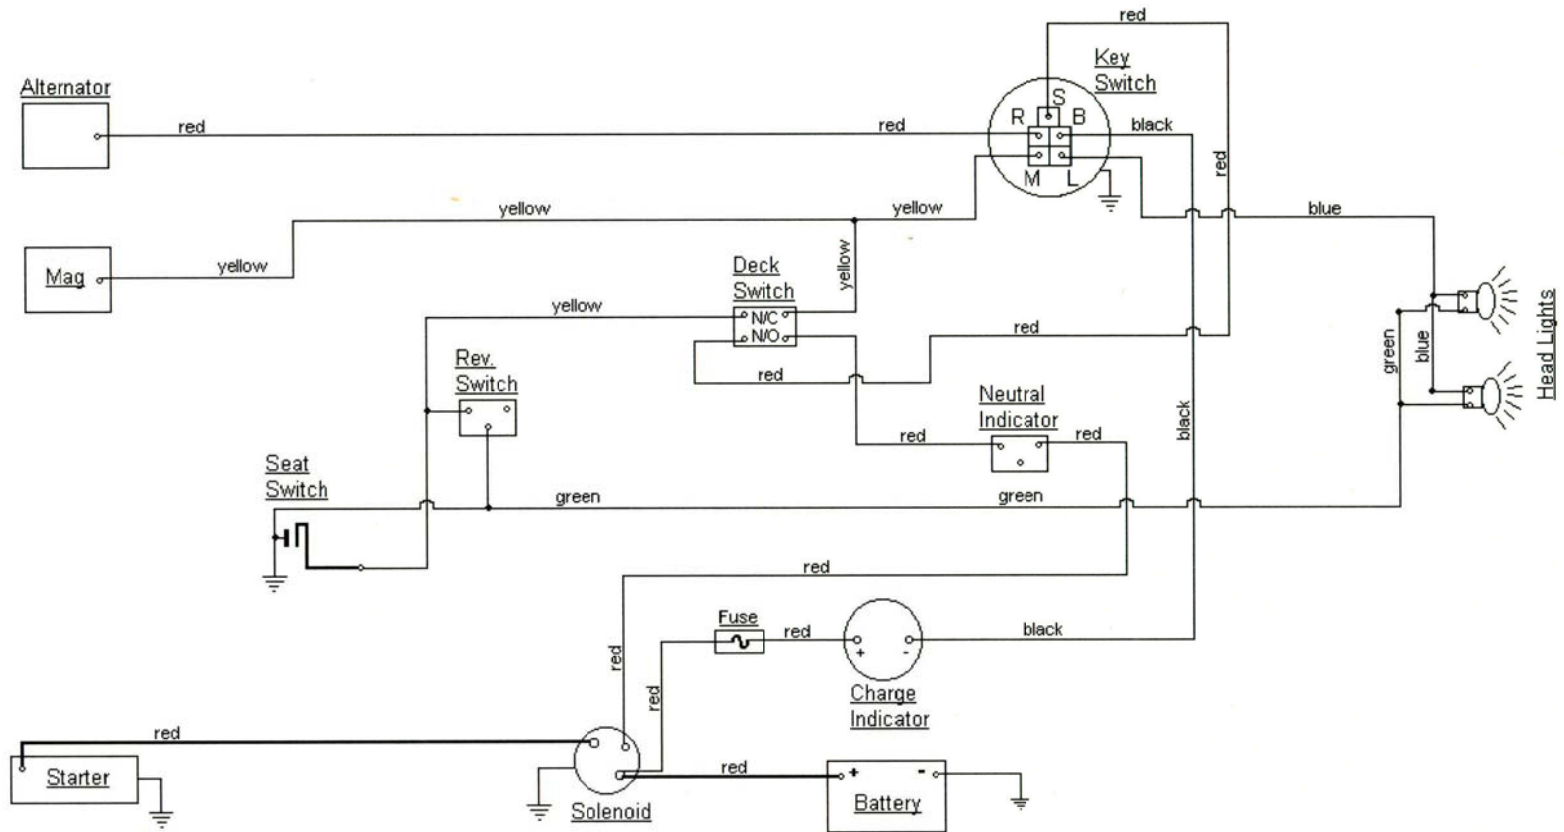

**MODEL 1315**  
**SERIAL NUMBER (126,001 - 147,087)**

**KEY SWITCH**

OFF	M+G
RUN w/LIGHTS	B+A+L
RUN	B+A
START	B+S