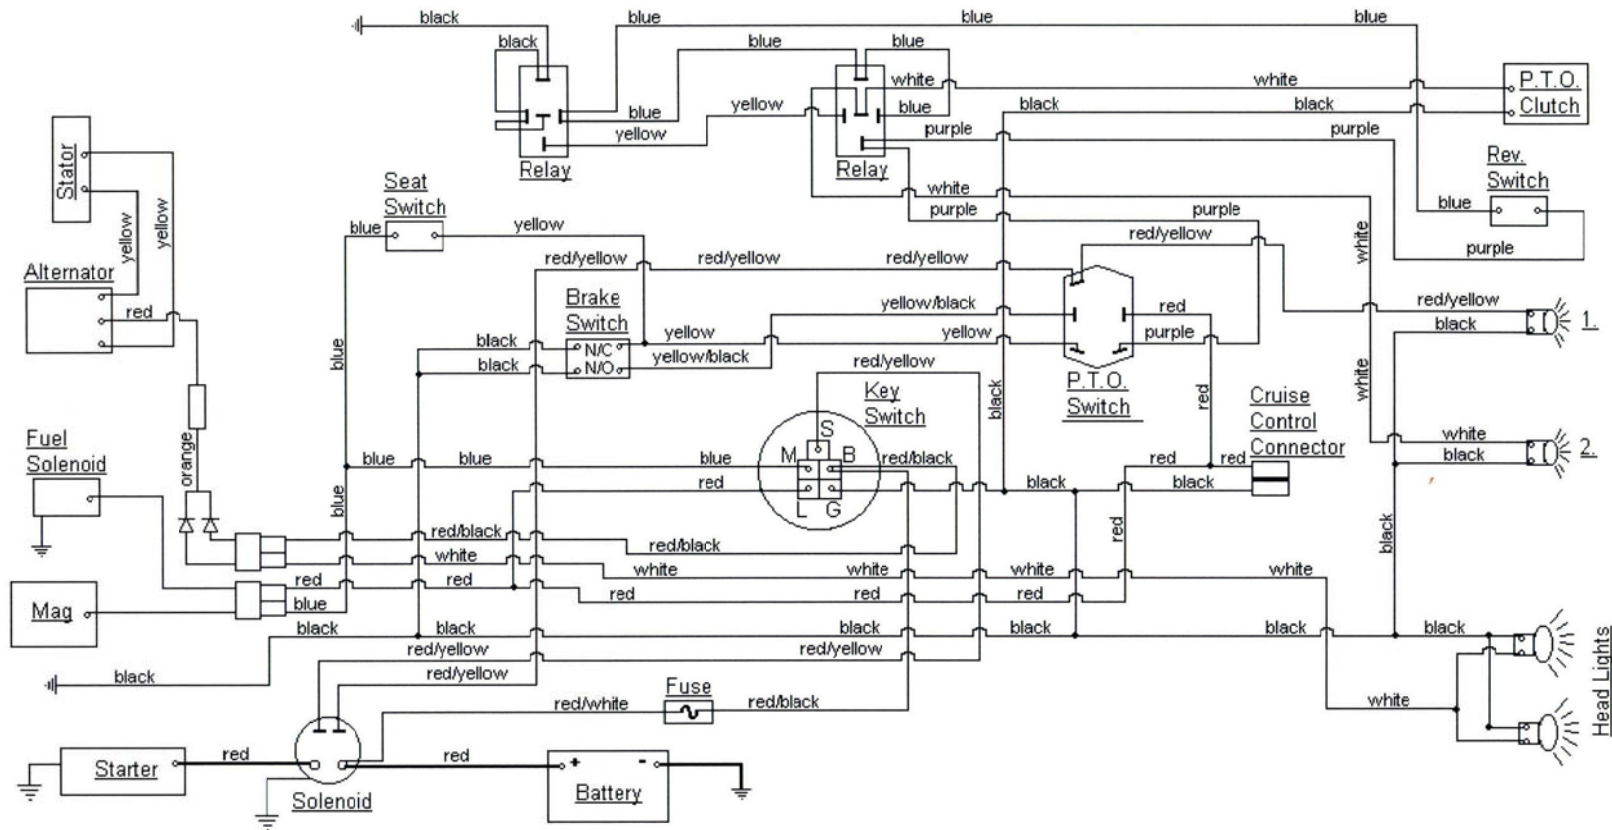

CUBCADETPARTSNMORE.COM 515-266-7944

KEY SWITCH	
OFF	M+G
RUN	B+L
START	B+S+L

DASH LIGHTS	
1:	SAFETY START
2:	PTO ENGAGED

**MODEL 1300 (1998)
HARNESS NUMBER (629-3055)**