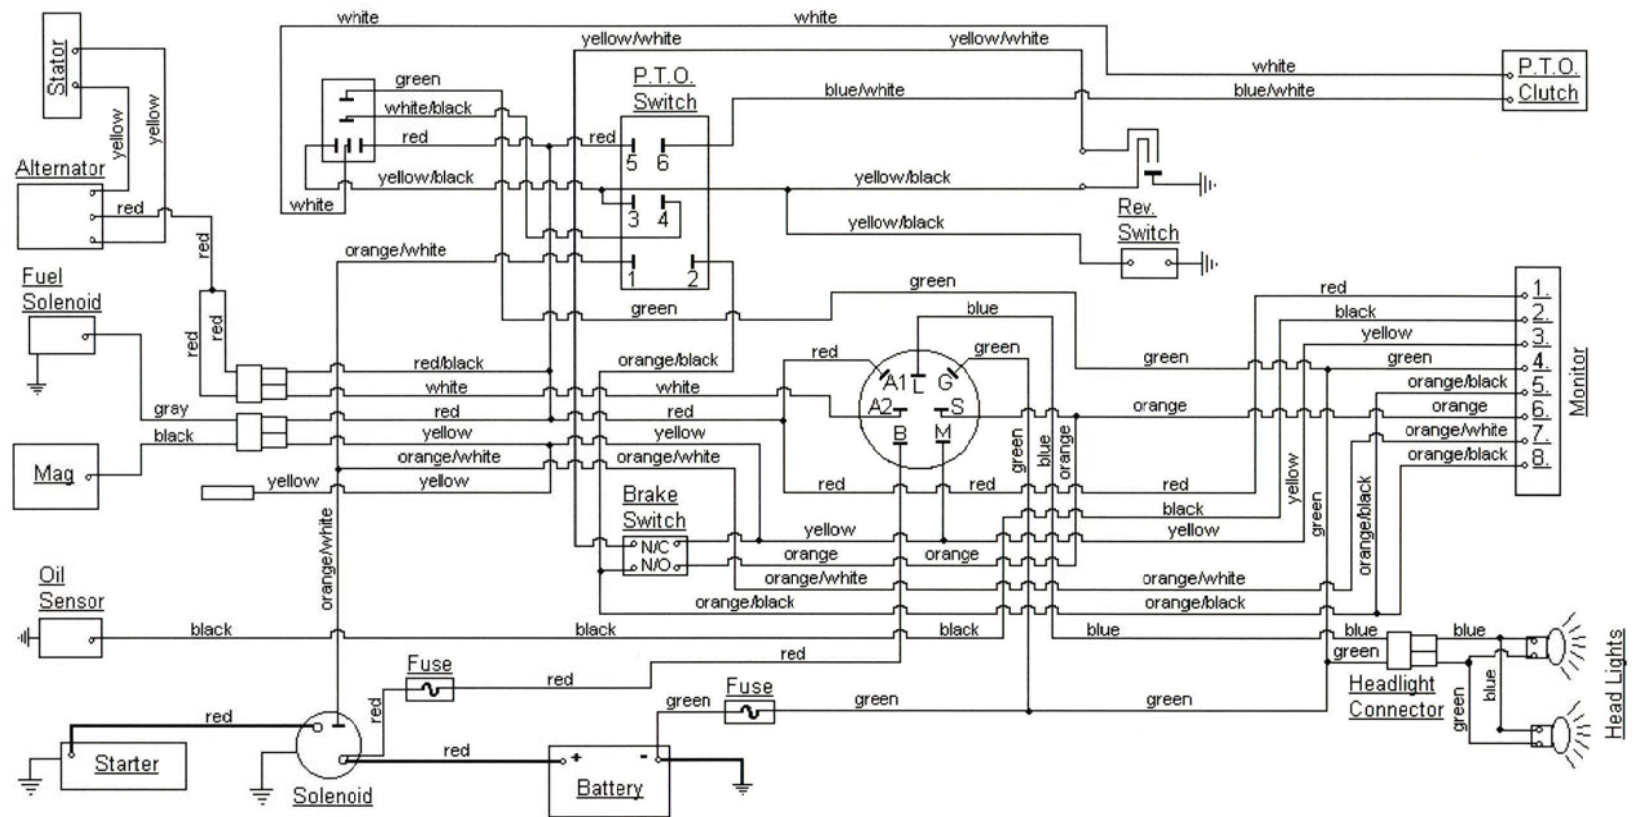

CUBCADETPARTSNMORE.COM

515-266-7944

KEY SWITCH

OFF	M+G+A1
RUN w/LIGHTS	B+A1 / L+A2
RUN	B+A1
START	B+S+A1

DASH MONITOR

1:	HOUR METER	5:	BRAKE +
2:	LOW OIL	6:	BRAKE -
3:		7:	P.T.O. -
4:	GROUND	8:	P.T.O. +

MODEL 1180 (2000 - 2001)
HARNES NUMBER (629-1067)
MONITOR NUMBER (725-1976)