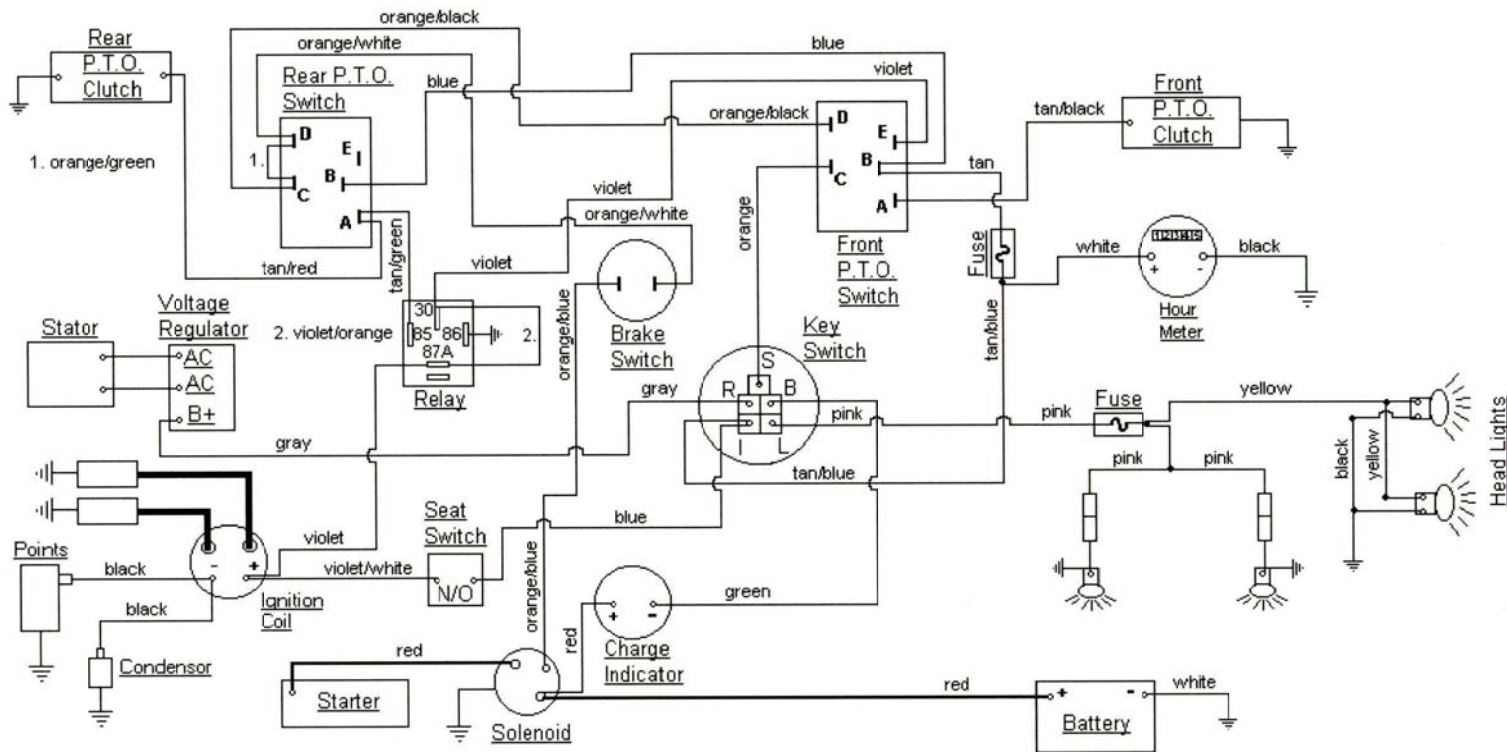

CUBCADETPARTSNMORE.COM

515-266-7944

P.T.O. SWITCH	
OFF	B+E, C+D
ON	B+A

KEY SWITCH	
OFF	NONE
RUN w/LIGHTS	B+I+R+L
RUN	B+I+R
START	B+I+S