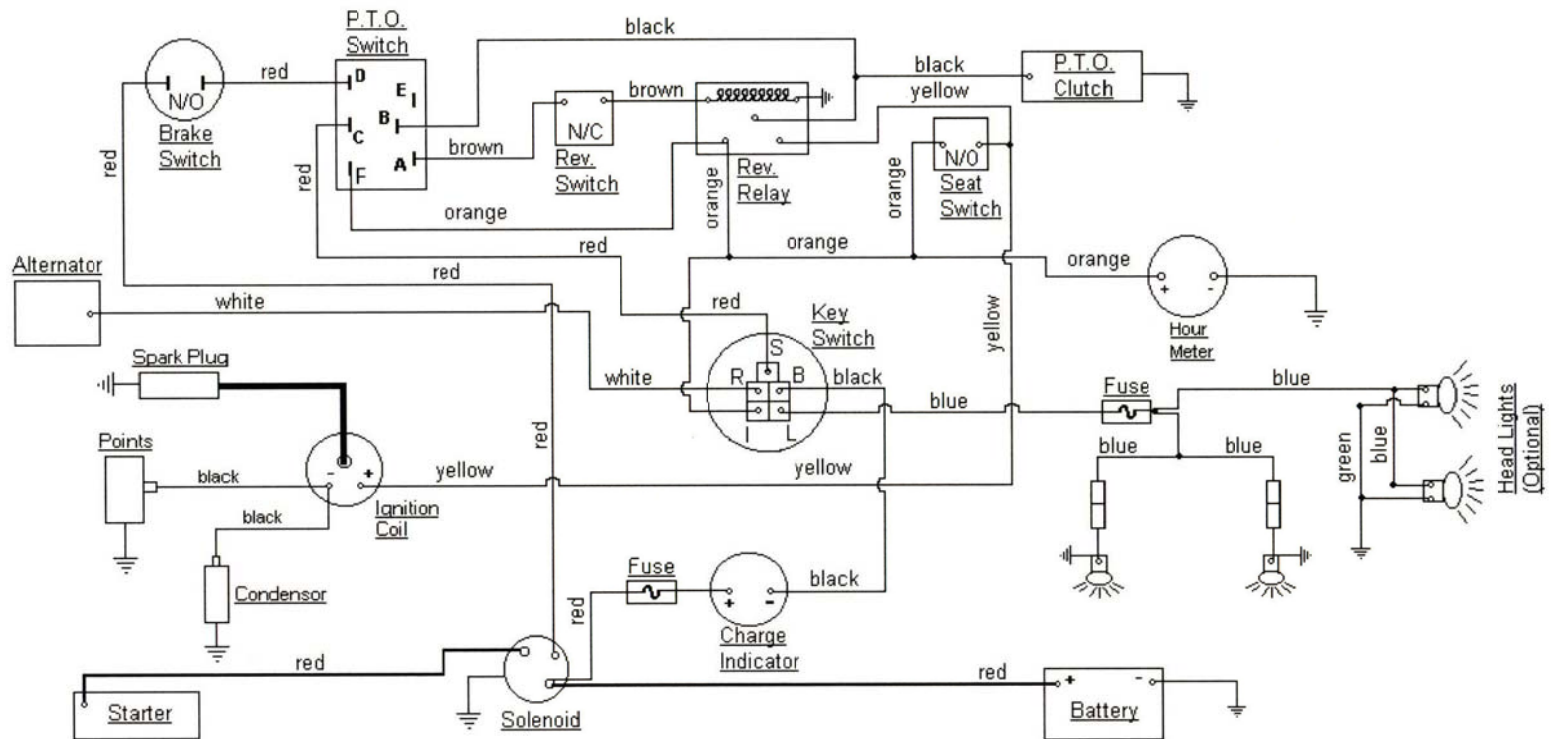

**MODEL 784**  
**SERIAL NUMBER (720,000 - 737,624)**

PTO SWITCH	
OFF	C+D
ON	B+A
START	B+A+F

KEY SWITCH	
OFF	NONE
RUN w/LIGHTS	B+I+R+L
RUN	B+I+R
START	B+I+S