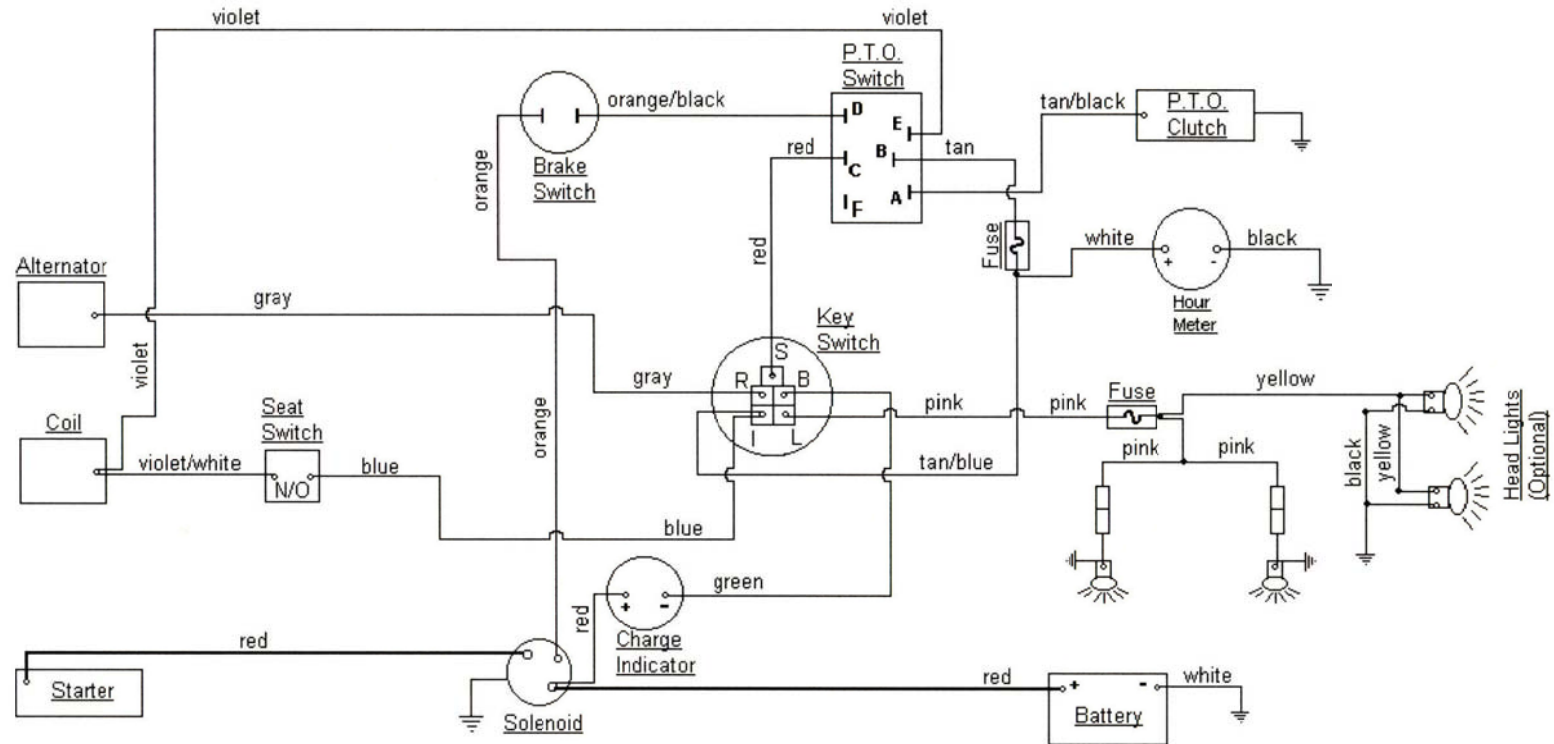

**MODEL 782**  
**SERIAL NUMBER (719,999 - Below)**

PTO SWITCH	
OFF	B+E, C+D
ON	B+A

KEY SWITCH	
OFF	NONE
RUN w/LIGHTS	B+I+R+L
RUN	B+I+R
START	B+I+S