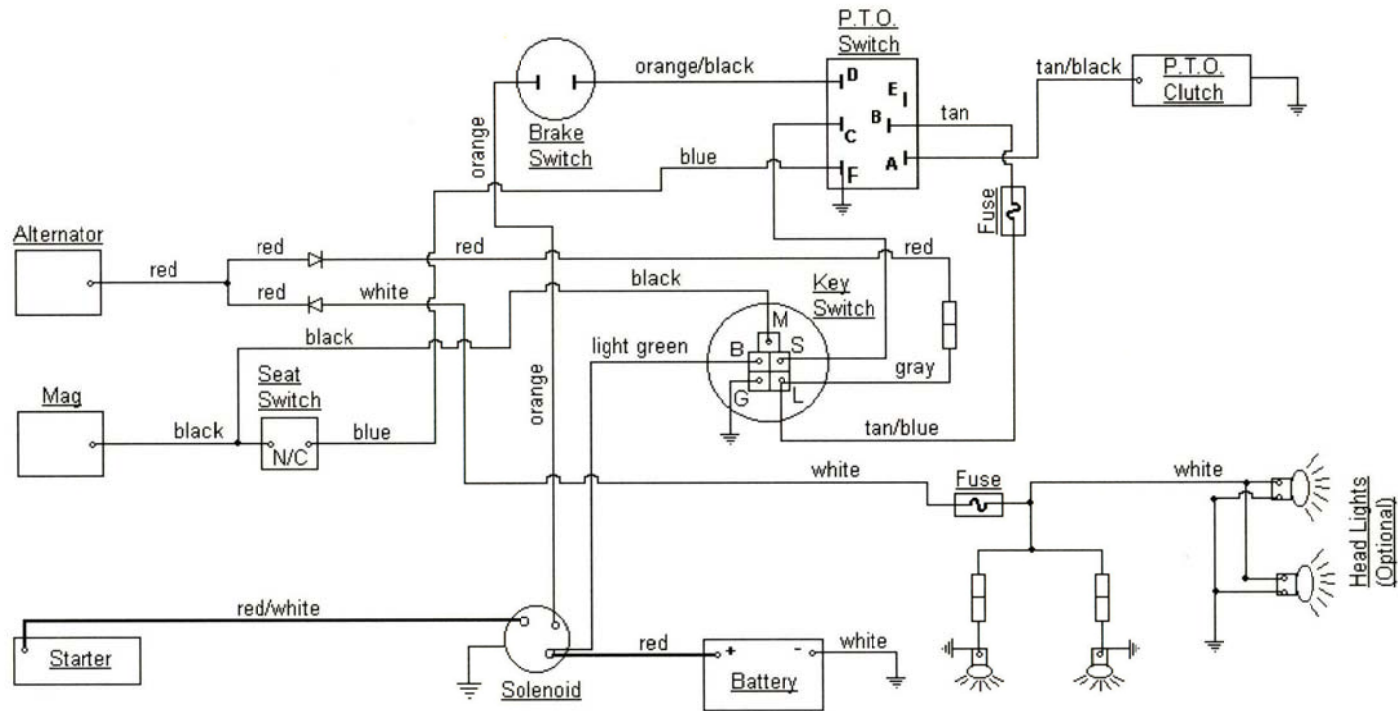

CUB CADET 482
SERIAL NUMBER (719,999 - Below)

P.T.O. SWITCH	
OFF	B+E, C+D
ON	B+A, C+F

KEY SWITCH	
OFF	M+G
RUN	B+L
START	B+S