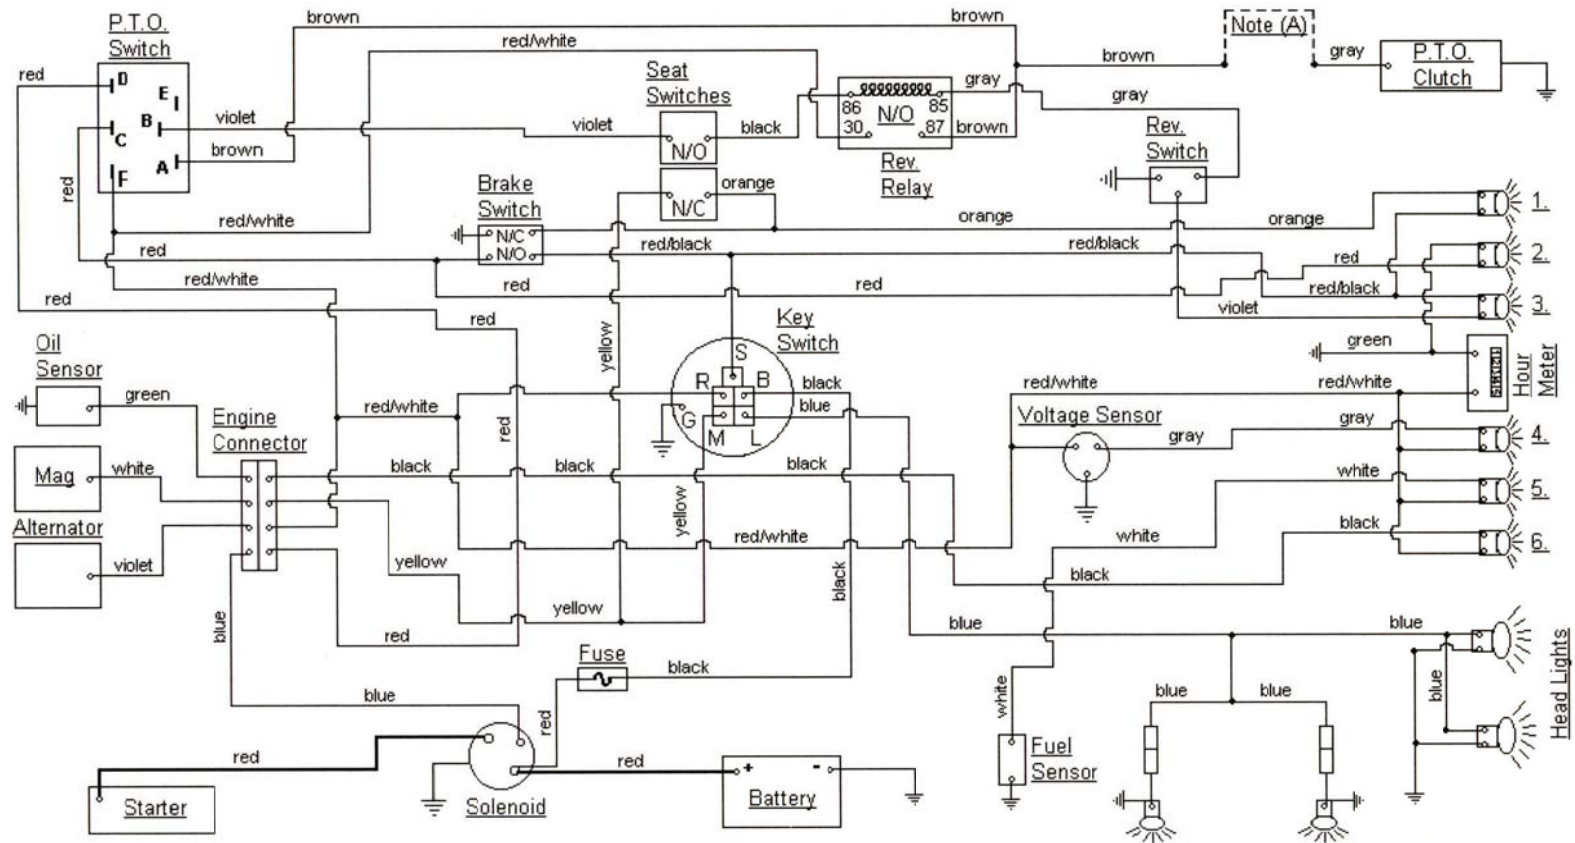

CUBCADETPARTSNMORE.COM

515-266-7944

PTO SWITCH	
OFF	C+D
ON	B+A
START	B+A+F

KEY SWITCH	
OFF	M+GROUND
RUN w/LIGHTS	B+R+L
RUN	B+R
START	B+S

DASH LIGHTS
1: DEPRESS LEFT PEDAL
2: DISENGAGE PTO
3: IN REVERSE
4: AMP
5: LOW FUEL
6: LOW OIL

MODEL 2082 INDICATOR HARNESS

- DASH LIGHTS**
- 1: DEPRESS LEFT PEDAL
 - 2: DISENGAGE PTO
 - 3: IN REVERSE
 - 4: AMP
 - 5: LOW FUEL
 - 6: LOW OIL