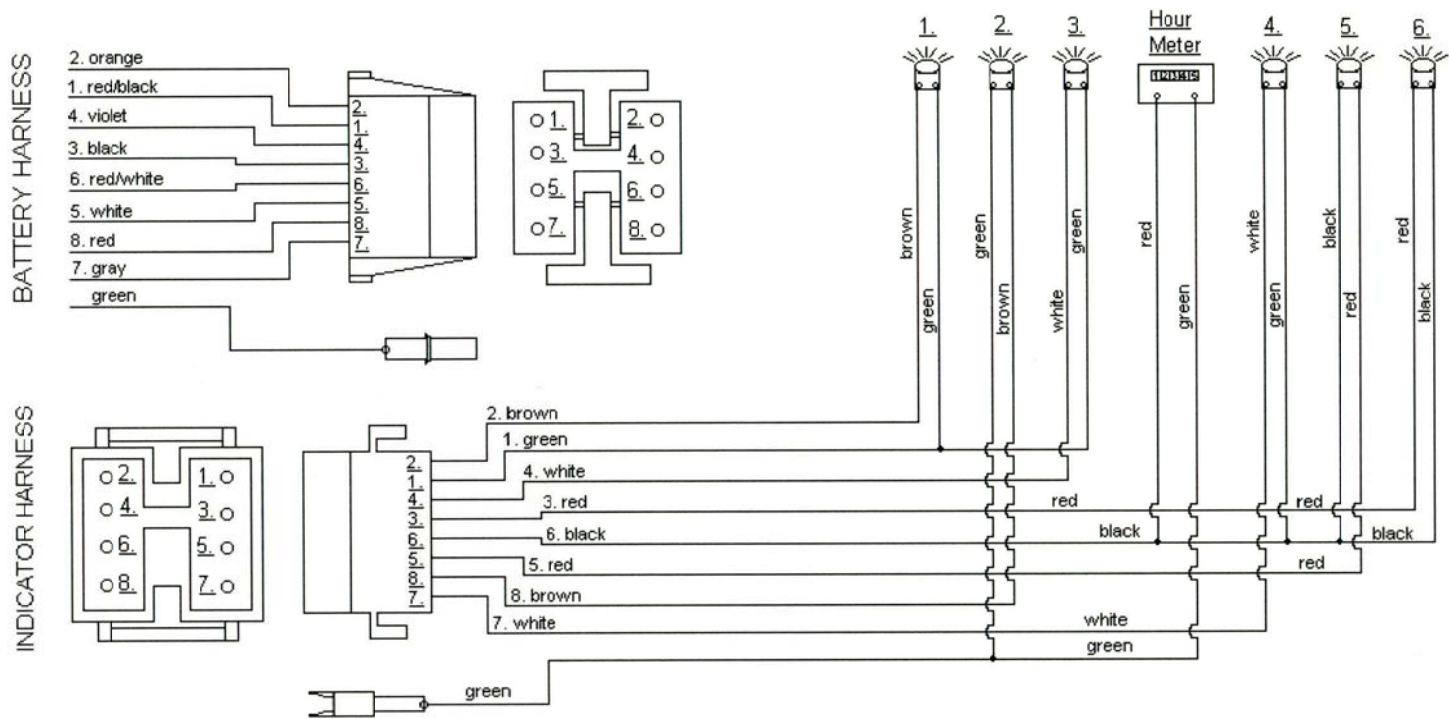

CUBCADETPARTSNMORE.COM

515-266-7944

PTO SWITCH	
OFF	C+D
ON	B+A
START	B+A+F

KEY SWITCH	
OFF	M+GROUND
RUN w/LIGHTS	B+R+L
RUN	B+R
START	B+S

DASH LIGHTS
1: DEPRESS LEFT PEDAL
2: DISENGAGE PTO
3: IN REVERSE
4: AMP
5: LOW FUEL
6: LOW OIL

MODEL 2082 INDICATOR HARNESS

- DASH LIGHTS**
- 1: DEPRESS LEFT PEDAL
 - 2: DISENGAGE PTO
 - 3: IN REVERSE
 - 4: AMP
 - 5: LOW FUEL
 - 6: LOW OIL