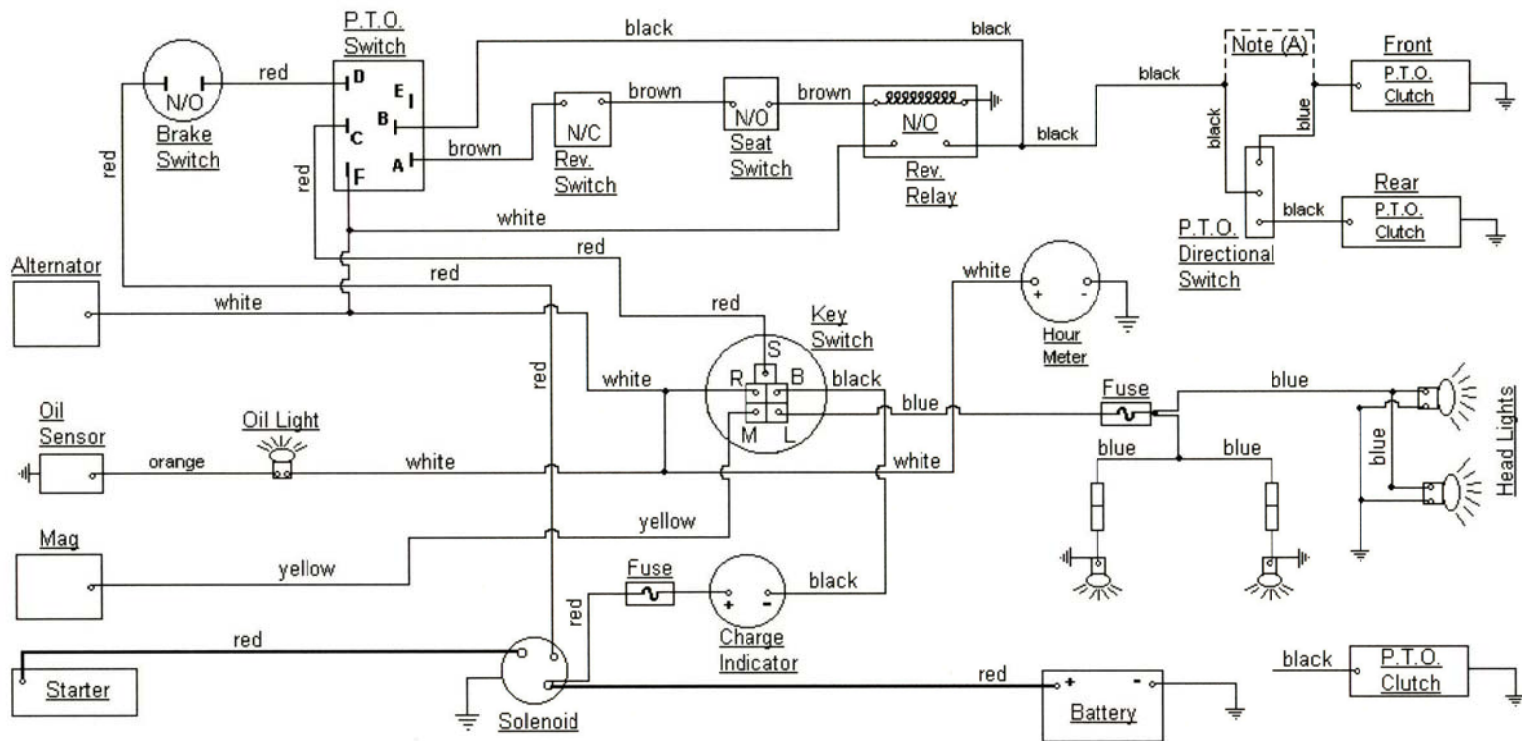

MODEL 2072

CUBCADETPARTSNMORE.COM

515-266-7944

PTO SWITCH	
OFF	C+D
ON	B+A
START	B+A+F

KEY SWITCH	
OFF	M+GROUND
RUN w/LIGHTS	B+R+L
RUN	B+R
START	B+S