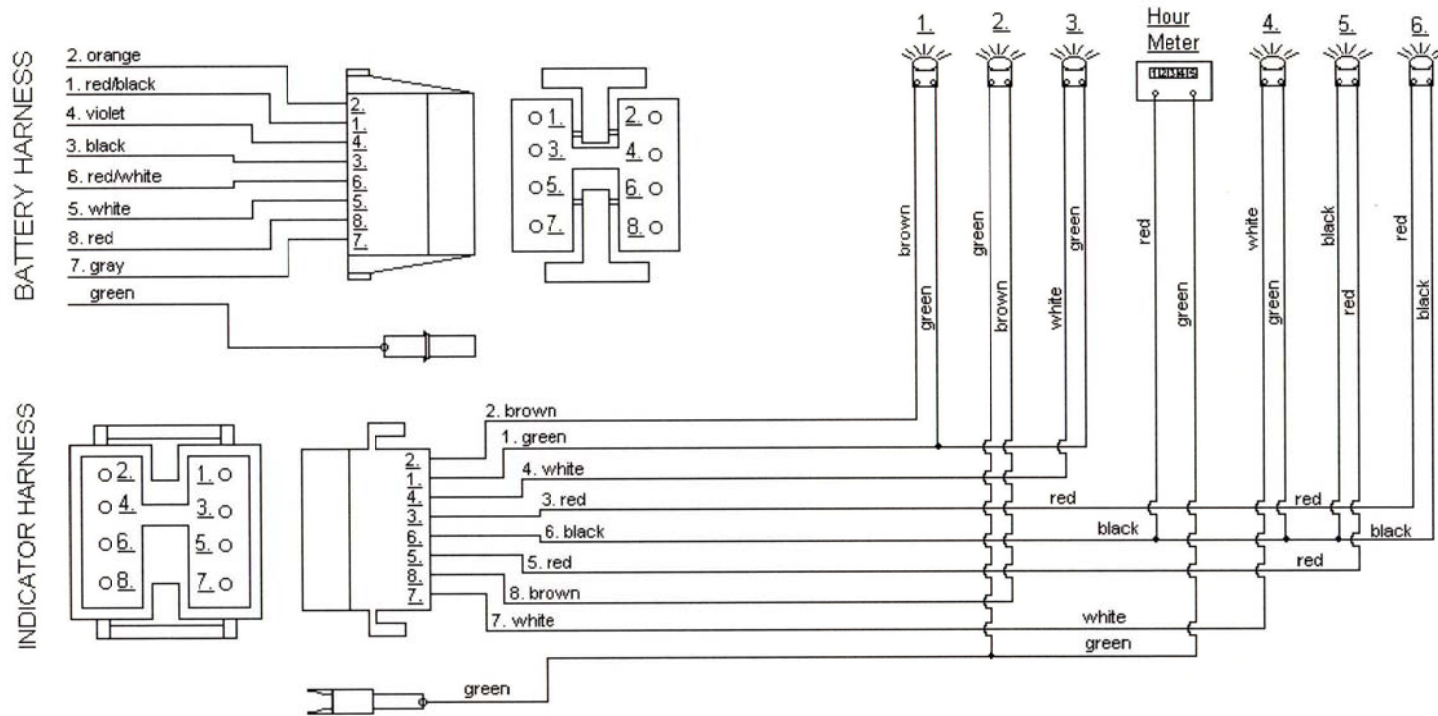

CUBCADETPARTSNMORE.COM

515-266-7944

P.T.O. SWITCH	
OFF	C+D
ON	B+A
START	B+A+F

KEY SWITCH	
OFF	M+GROUND
RUN w/LIGHTS	B+R+L
RUN	B+R
START	B+S

DASH LIGHTS
1: DEPRESS LEFT PEDAL
2: DISENGAGE PTO
3: IN REVERSE
4: AMP
5: LOW FUEL
6: LOW OIL

MODEL 1863 INDICATOR HARNESS

DASH LIGHTS

- 1: DEPRESS LEFT PEDAL
- 2: DISENGAGE PTO
- 3: IN REVERSE
- 4: AMP
- 5: LOW FUEL
- 6: LOW OIL