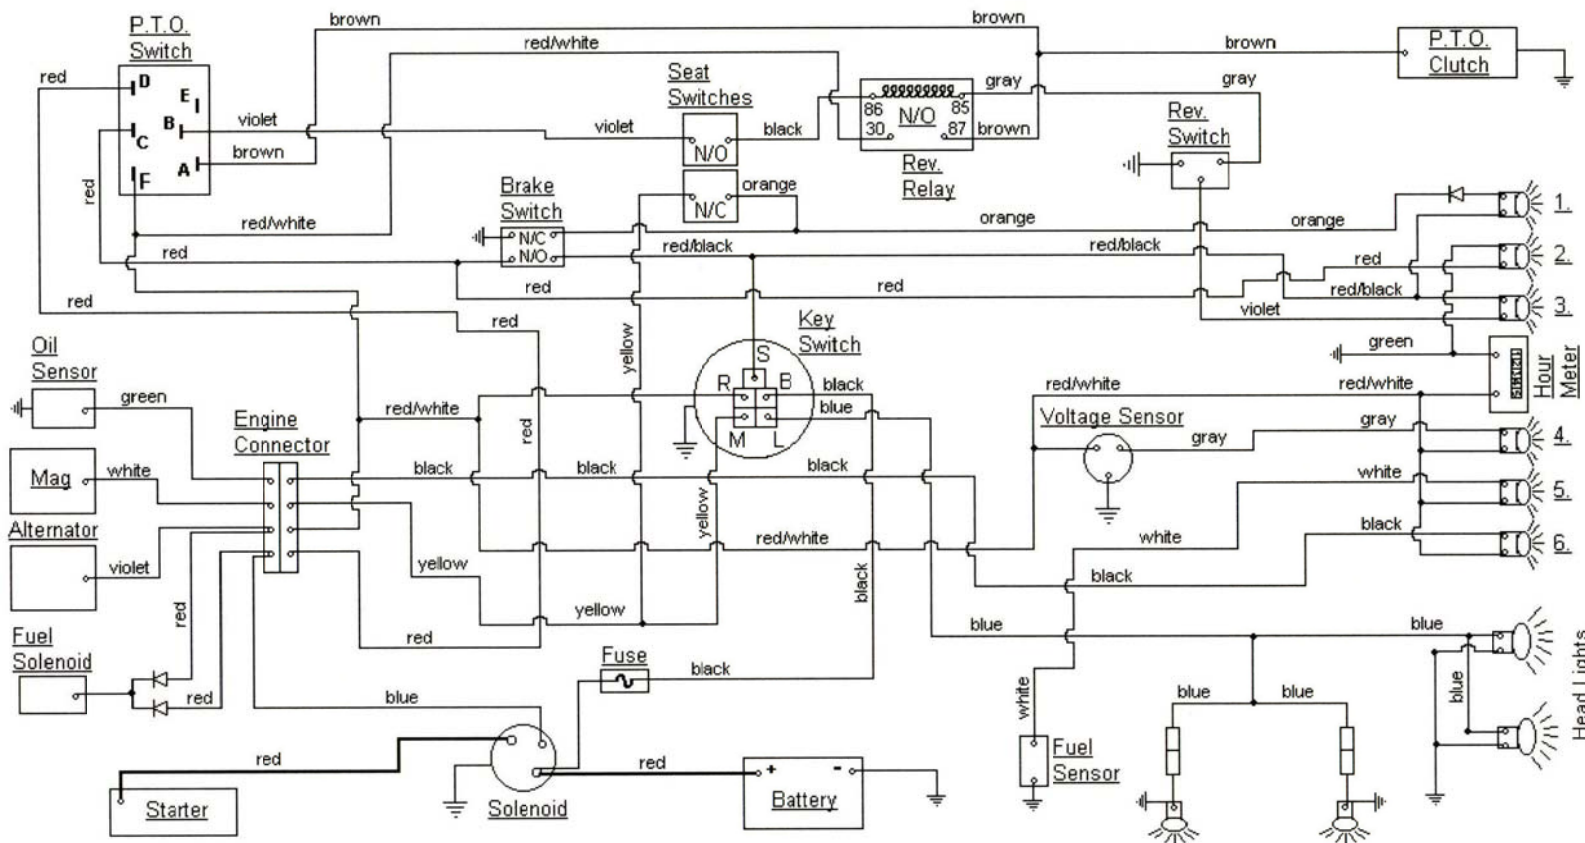

CUBCADETPARTSNMORE.COM

515-266-7944

P.T.O. SWITCH	
OFF	C+D
ON	B+A
START	B+A+F

KEY SWITCH	
OFF	M+GROUND
RUN w/LIGHTS	B+R+L
RUN	B+R
START	B+S

DASH LIGHTS
1: DEPRESS LEFT PEDAL
2: DISENGAGE PTO
3: IN REVERSE
4: AMP
5: LOW FUEL
6: LOW OIL

MODEL 1863 INDICATOR HARNESS

DASH LIGHTS

- 1: DEPRESS LEFT PEDAL
- 2: DISENGAGE PTO
- 3: IN REVERSE
- 4: AMP
- 5: LOW FUEL
- 6: LOW OIL