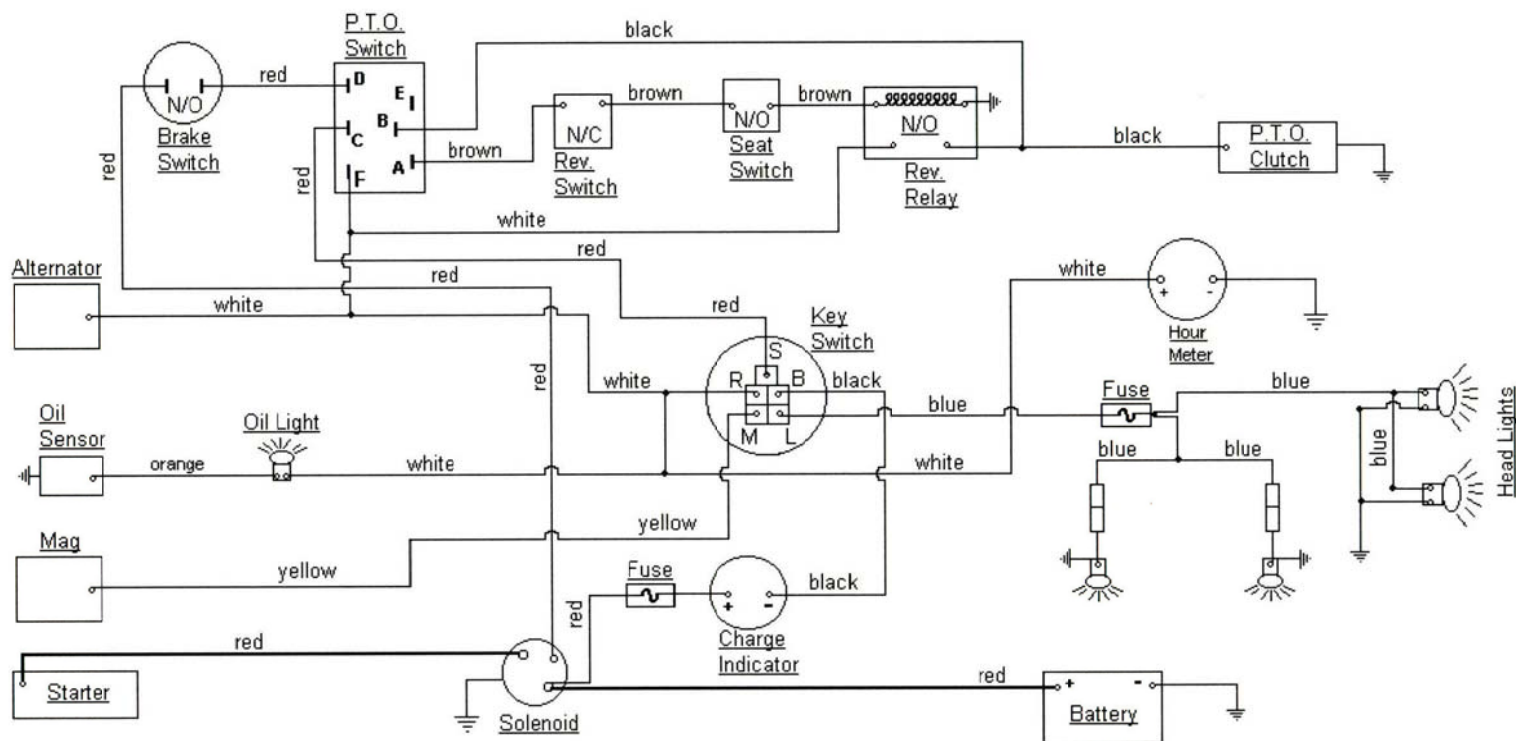

**MODEL 1811  
SERIAL NUMBER (757,000 - Above)**

PTO SWITCH	
OFF	C+D
ON	B+A
START	B+A+F

KEY SWITCH	
OFF	M+GROUND
RUN w/LIGHTS	B+R+L
RUN	B+R
START	B+S