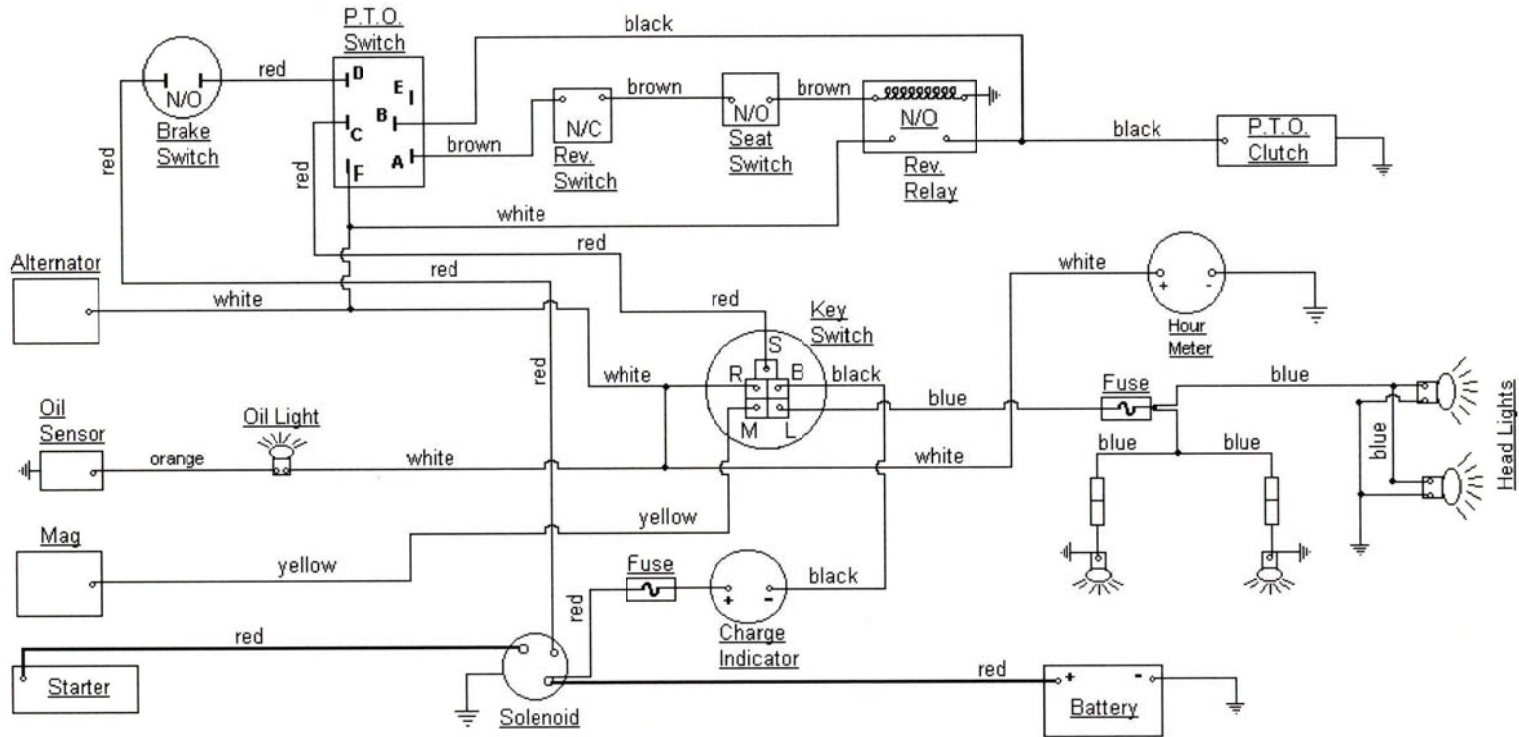

**MODEL 1810
SERIAL NUMBER (757,000 - Above)**

PTO SWITCH	
OFF	C+D
ON	B+A
START	B+A+F

KEY SWITCH	
OFF	M+GROUND
RUN w/LIGHTS	B+R+L
RUN	B+R
START	B+S