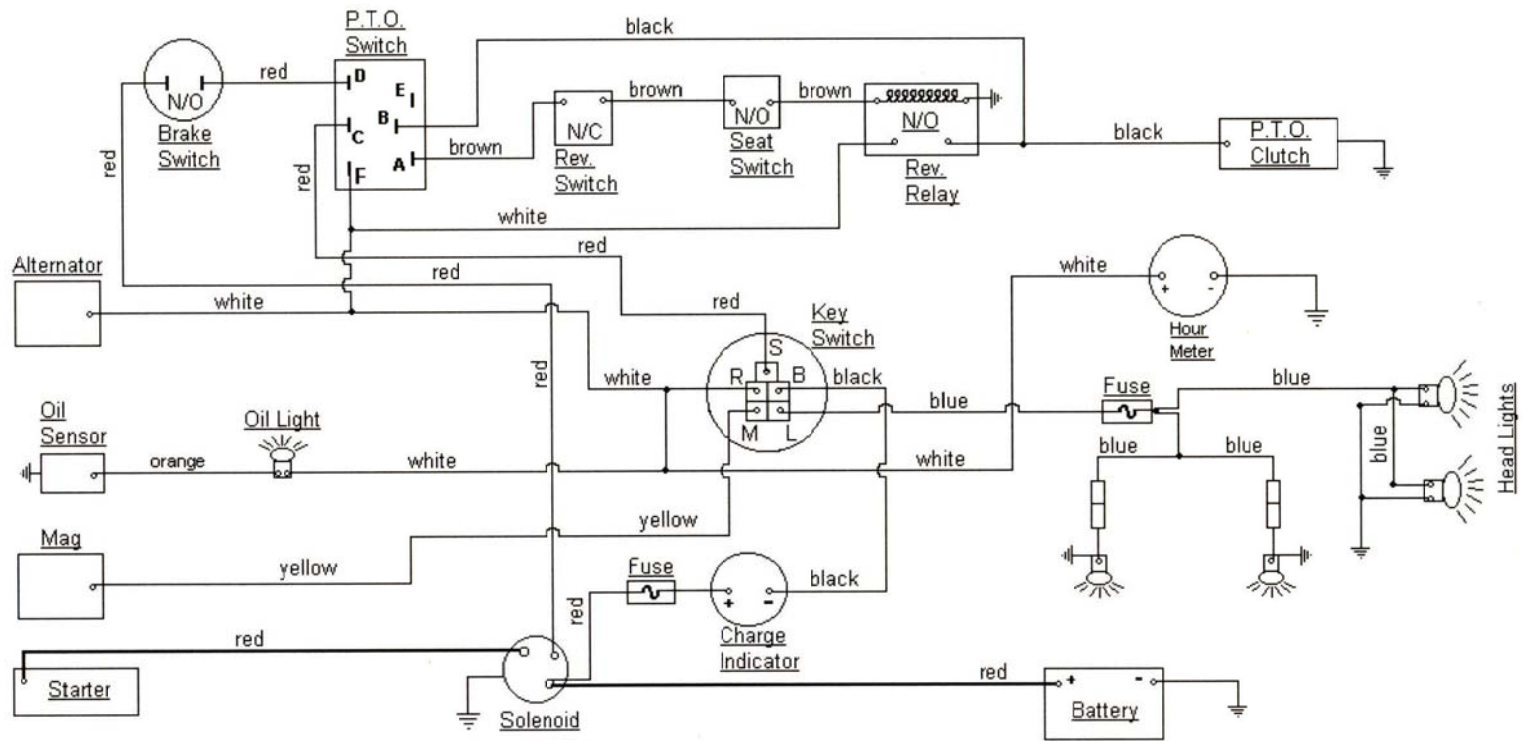

MODEL 1806

CUBCADETPARTSNMORE.COM

515-266-7944

PTO SWITCH	
OFF	C+D
ON	B+A
START	B+A+F

KEY SWITCH	
OFF	M+GROUND
RUN w/LIGHTS	B+R+L
RUN	B+R
START	B+S