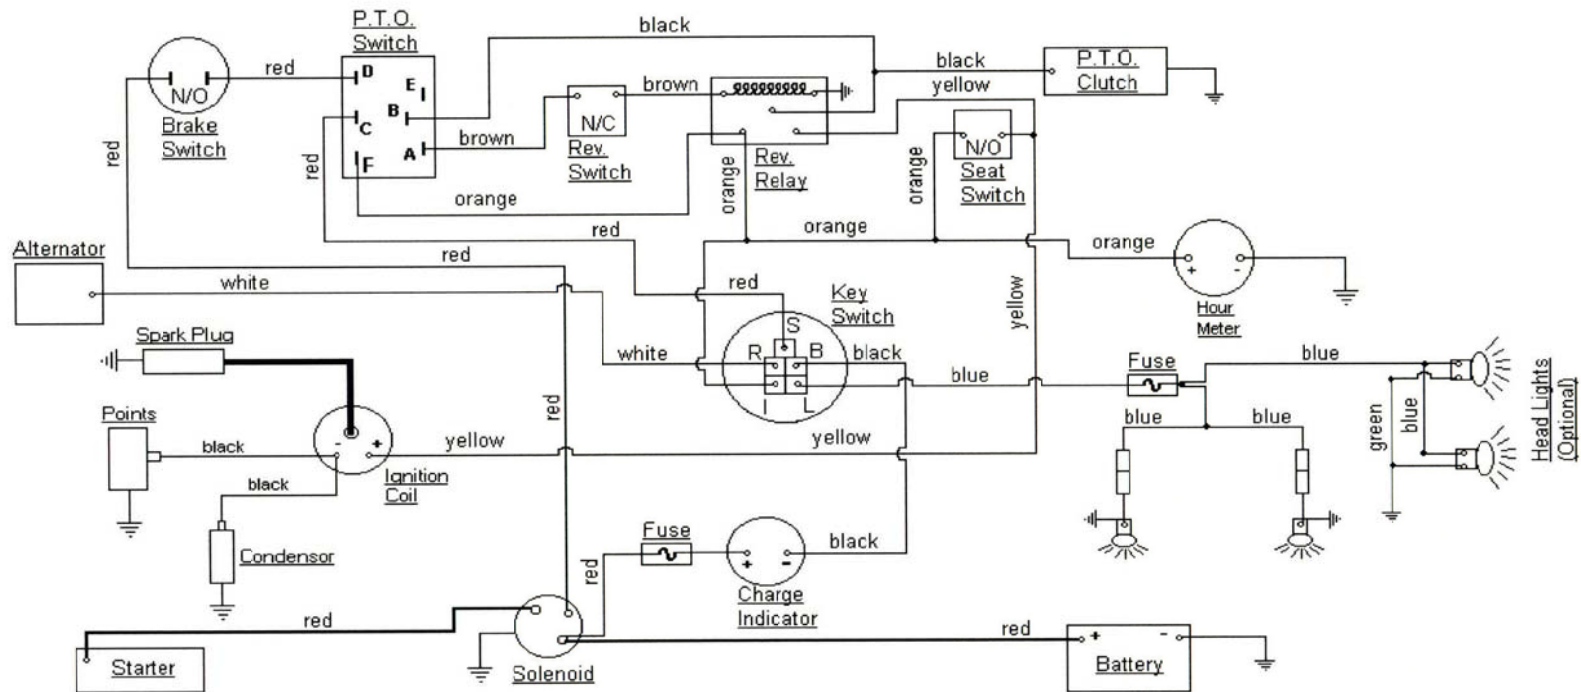

CUBCADETPARTSNMORE.COM

515-266-7944

PTO SWITCH

OFF	C+D
ON	B+A
START	B+A+F

KEY SWITCH

OFF	NONE
RUN w/LIGHTS	B+I+R+L
RUN	B+I+R
START	B+I+S