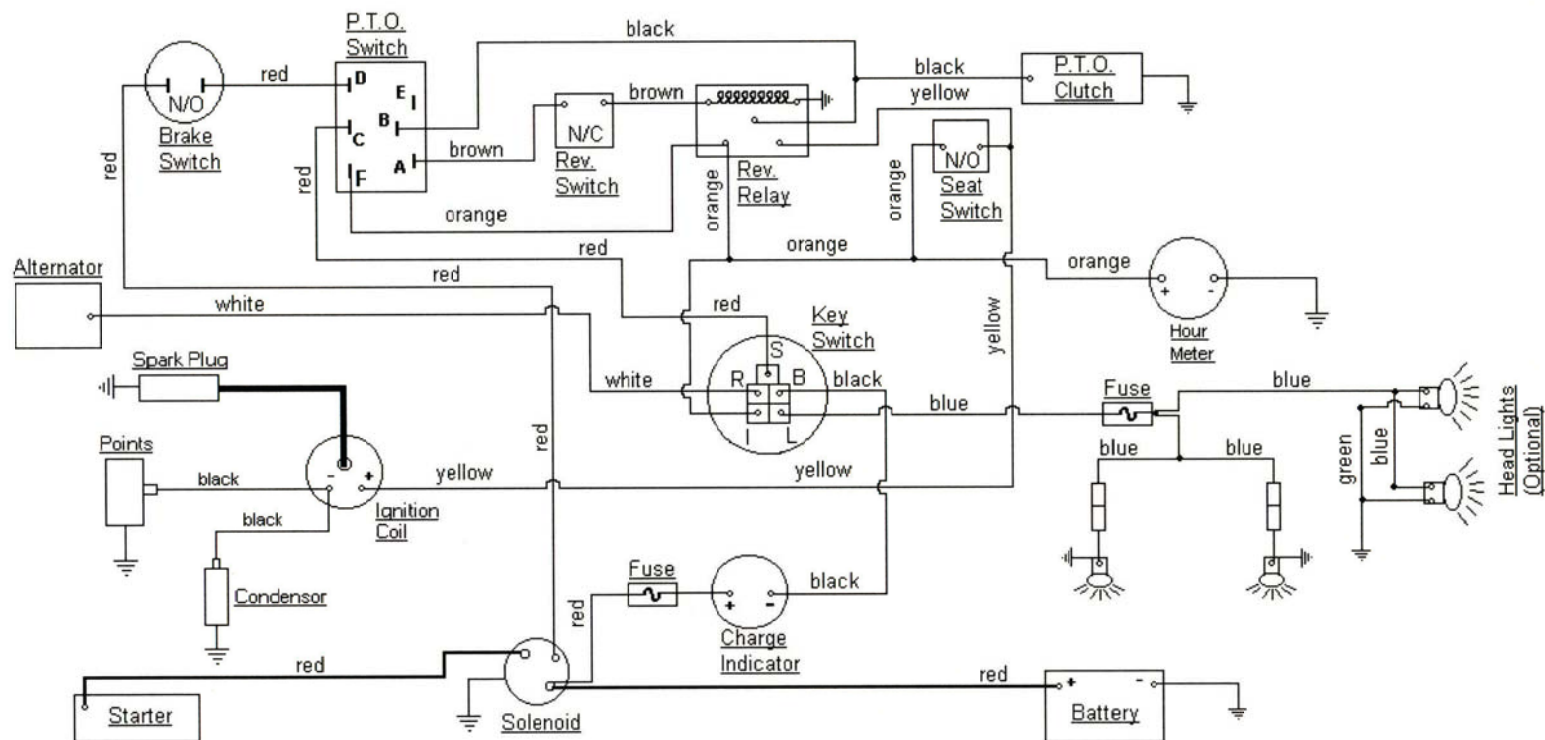

MODEL 1710

CUBCADETPARTSNMORE.COM

515-266-7944

PTO SWITCH	
OFF	C+D
ON	B+A
START	B+A+F

KEY SWITCH	
OFF	NONE
RUN w/LIGHTS	B+I+R+L
RUN	B+I+R
START	B+I+S