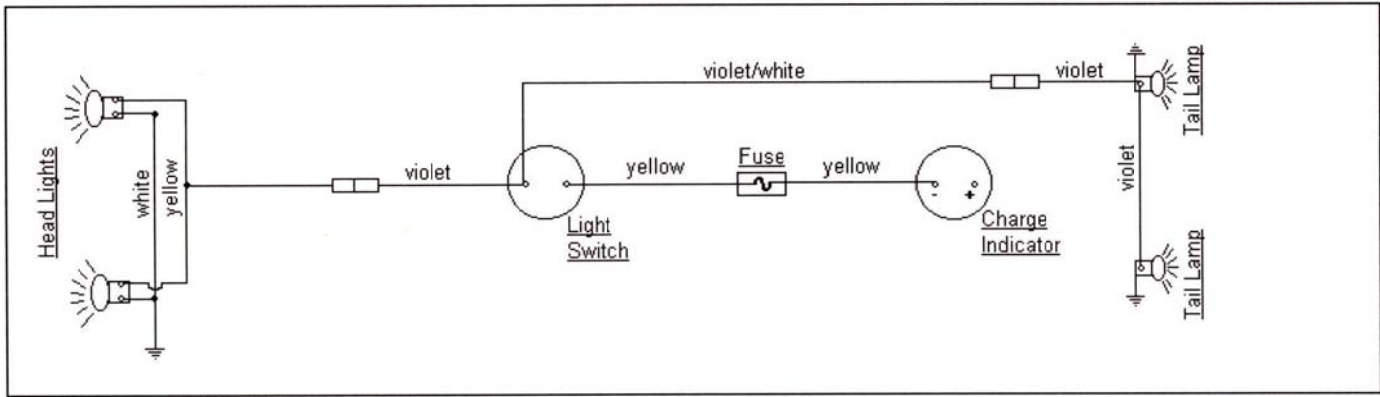

MODELS 1650

CUBCADETPARTSNMORE.COM

515-266-7944

P.T.O. SWITCH

OFF	B+E, C+D
ON	B+A

KEY SWITCH

OFF	NONE
RUN	B+I+A
START	B+I+S

Electric Lighting Wiring Diagram.

Electric Lift Wiring Diagram.