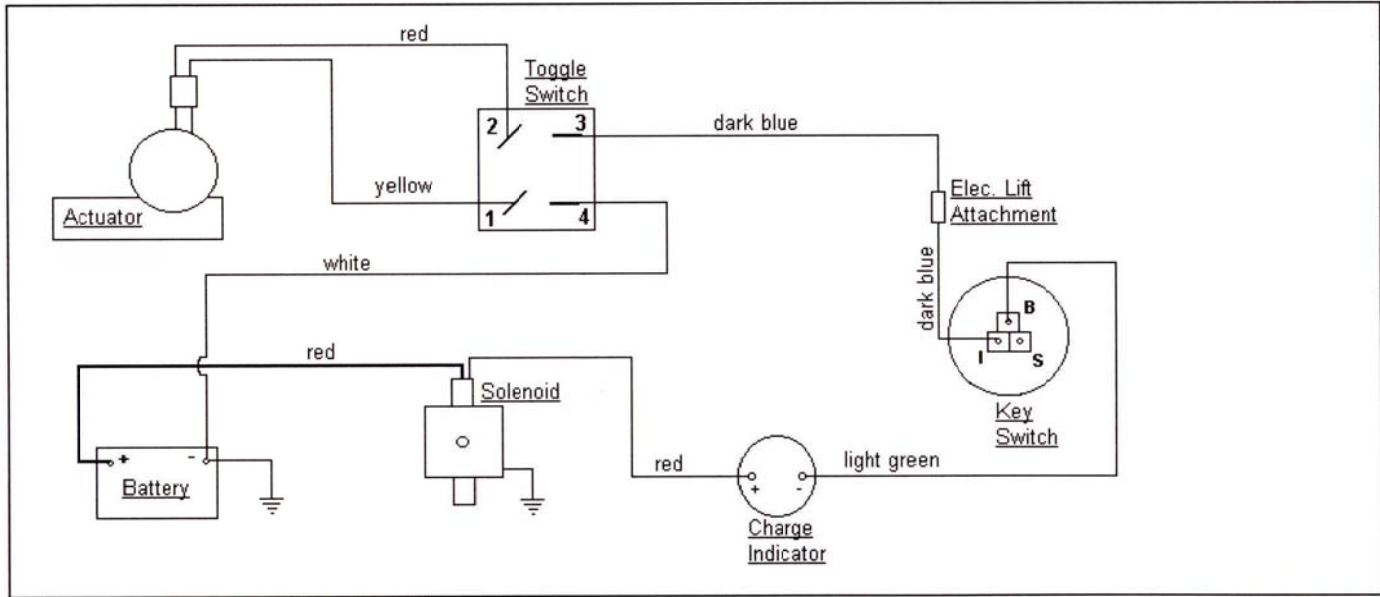

MODELS 1650

CUBCADETPARTSNMORE.COM

515-266-7944

P.T.O. SWITCH

OFF	B+E, C+D
ON	B+A

KEY SWITCH

OFF	NONE
RUN	B+I+A
START	B+I+S

Electric Lighting Wiring Diagram.

Electric Lift Wiring Diagram.