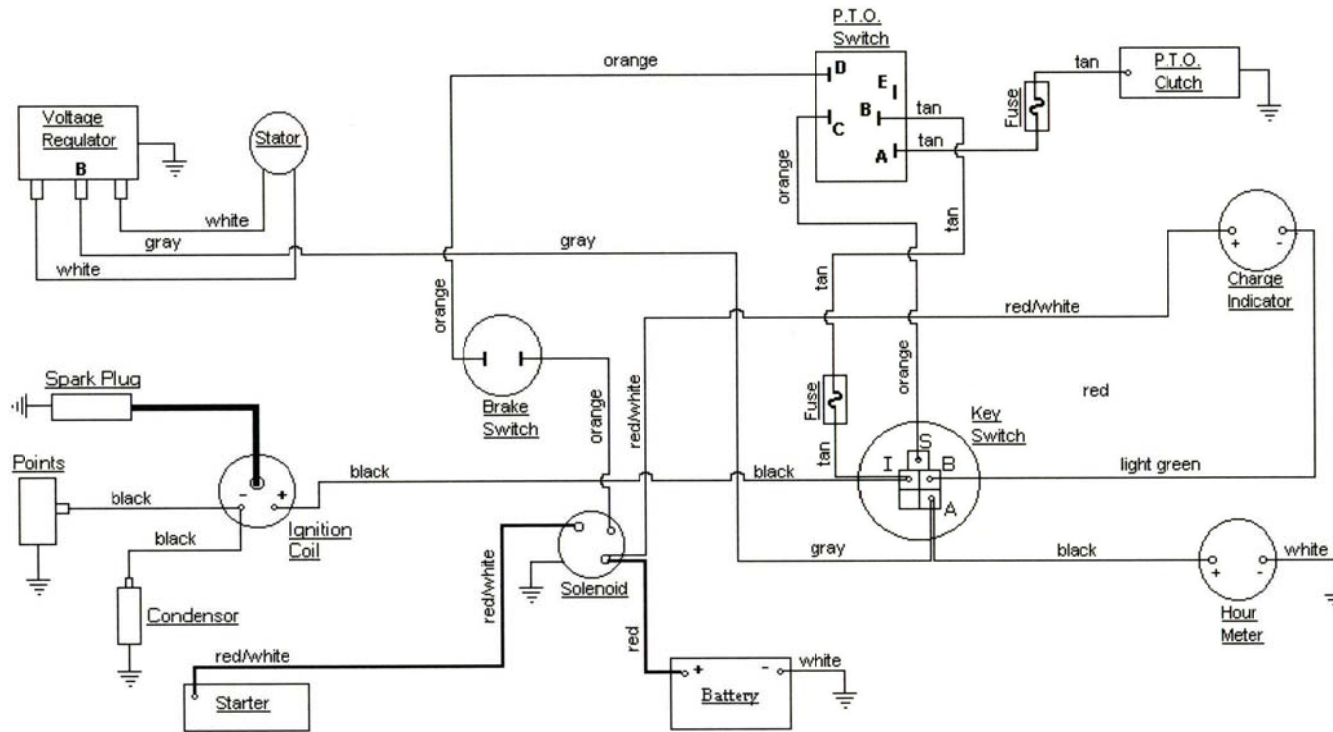

MODELS 1650

CUBCADETPARTSNMORE.COM

515-266-7944

P.T.O. SWITCH

OFF	B+E, C+D
ON	B+A

KEY SWITCH

OFF	NONE
RUN	B+I+A
START	B+I+S

Electric Lighting Wiring Diagram.

Electric Lift Wiring Diagram.