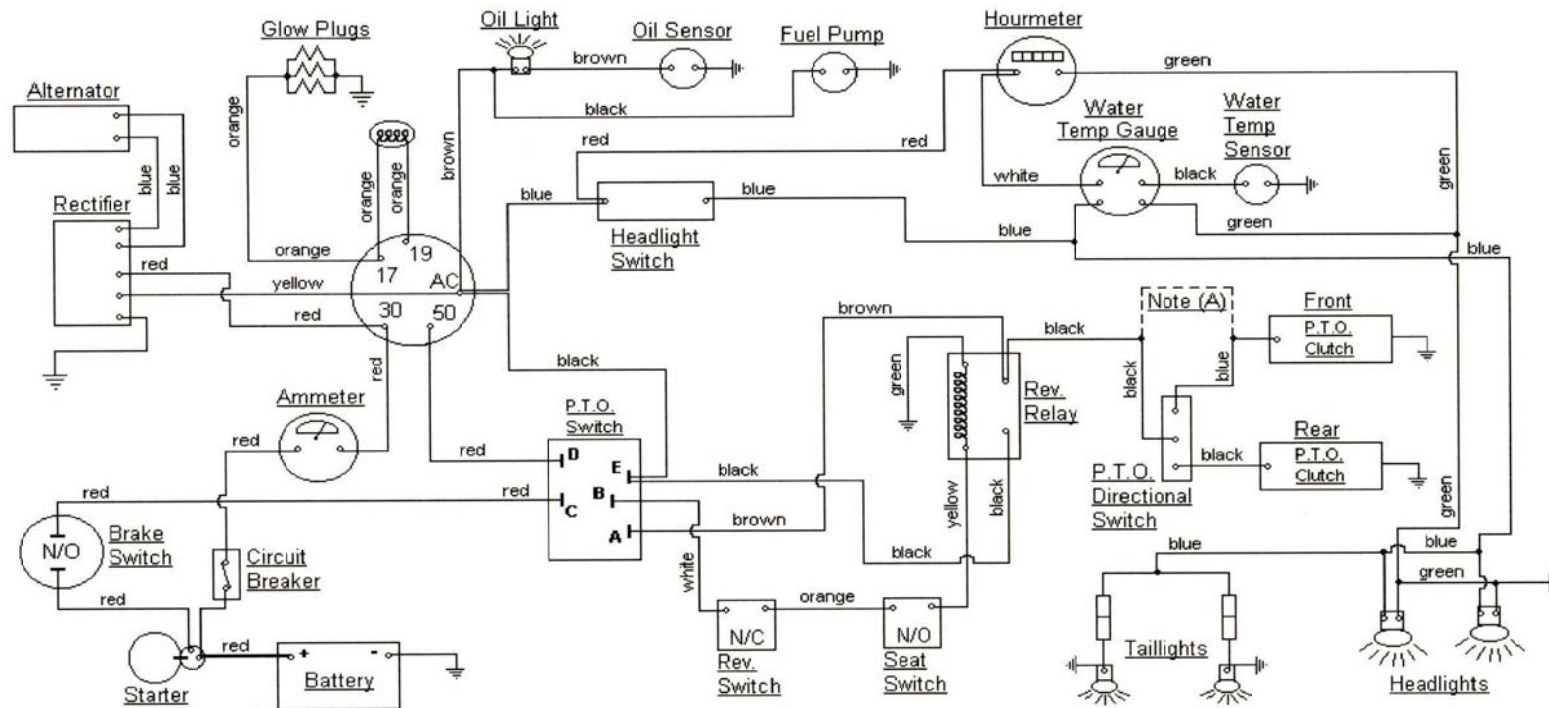

CUBCADETPARTSNMORE.COM

515-266-7944

PTO SWITCH	
OFF	C+D
ON	B+A
START	B+A+E

KEY SWITCH	
GLOW PLUG	30+19+AC
OFF	NONE
ON	30+AC
START	30+50+19+AC

NOTE: (A) REMOVE JUMPER FOR REAR P.T.O. INSTALLATION