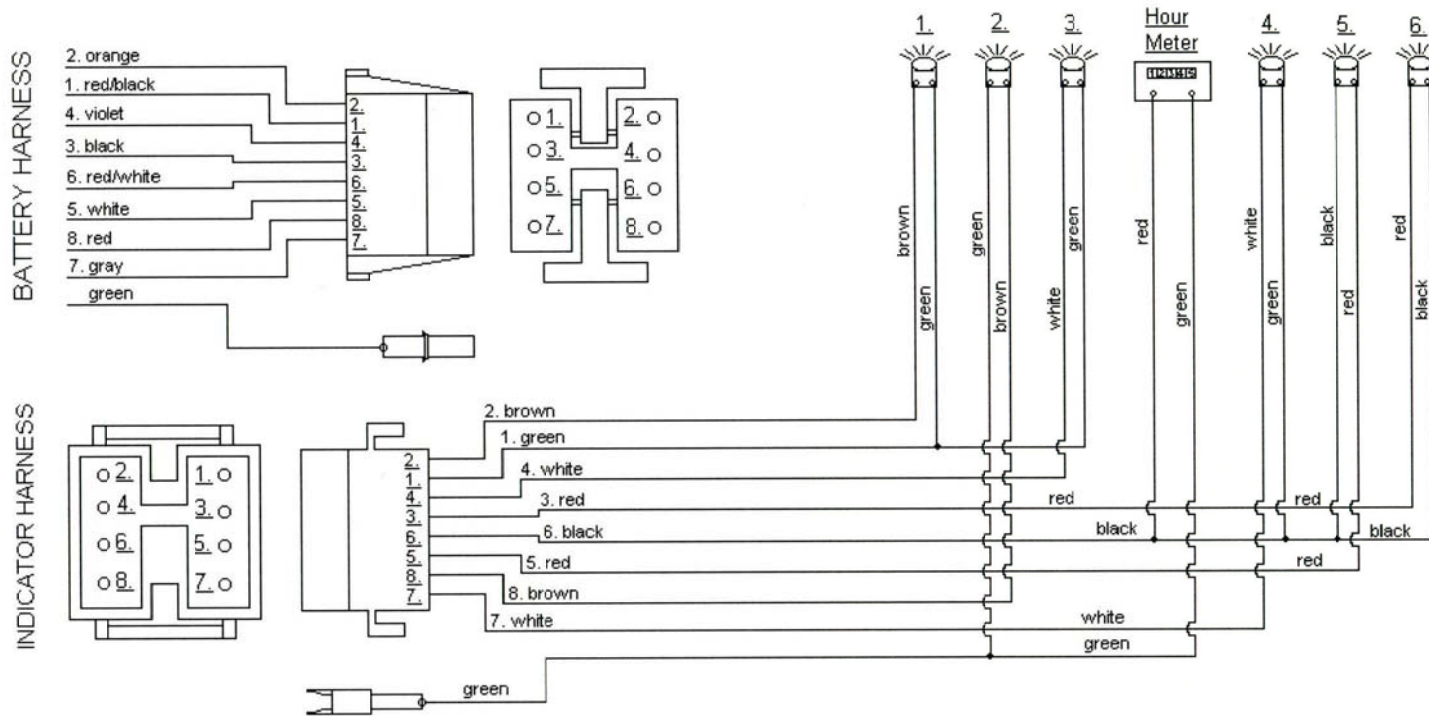

MODEL 1440

CUBCADETPARTSNMORE.COM

515-266-7944

PTO SWITCH

OFF	C+D
ON	B+A
START	B+A+F

KEY SWITCH

OFF	M+GROUND
RUN w/LIGHTS	B+R+L
RUN	B+R
START	B+S

DASH LIGHTS

1:	DEPRESS LEFT PEDAL
2:	DISENGAGE PTO
3:	IN REVERSE
4:	AMP
5:	LOW FUEL
6:	LOW OIL

DASH LIGHTS

- 1: DEPRESS LEFT PEDAL
- 2: DISENGAGE PTO
- 3: IN REVERSE
- 4: AMP
- 5: LOW FUEL
- 6: LOW OIL