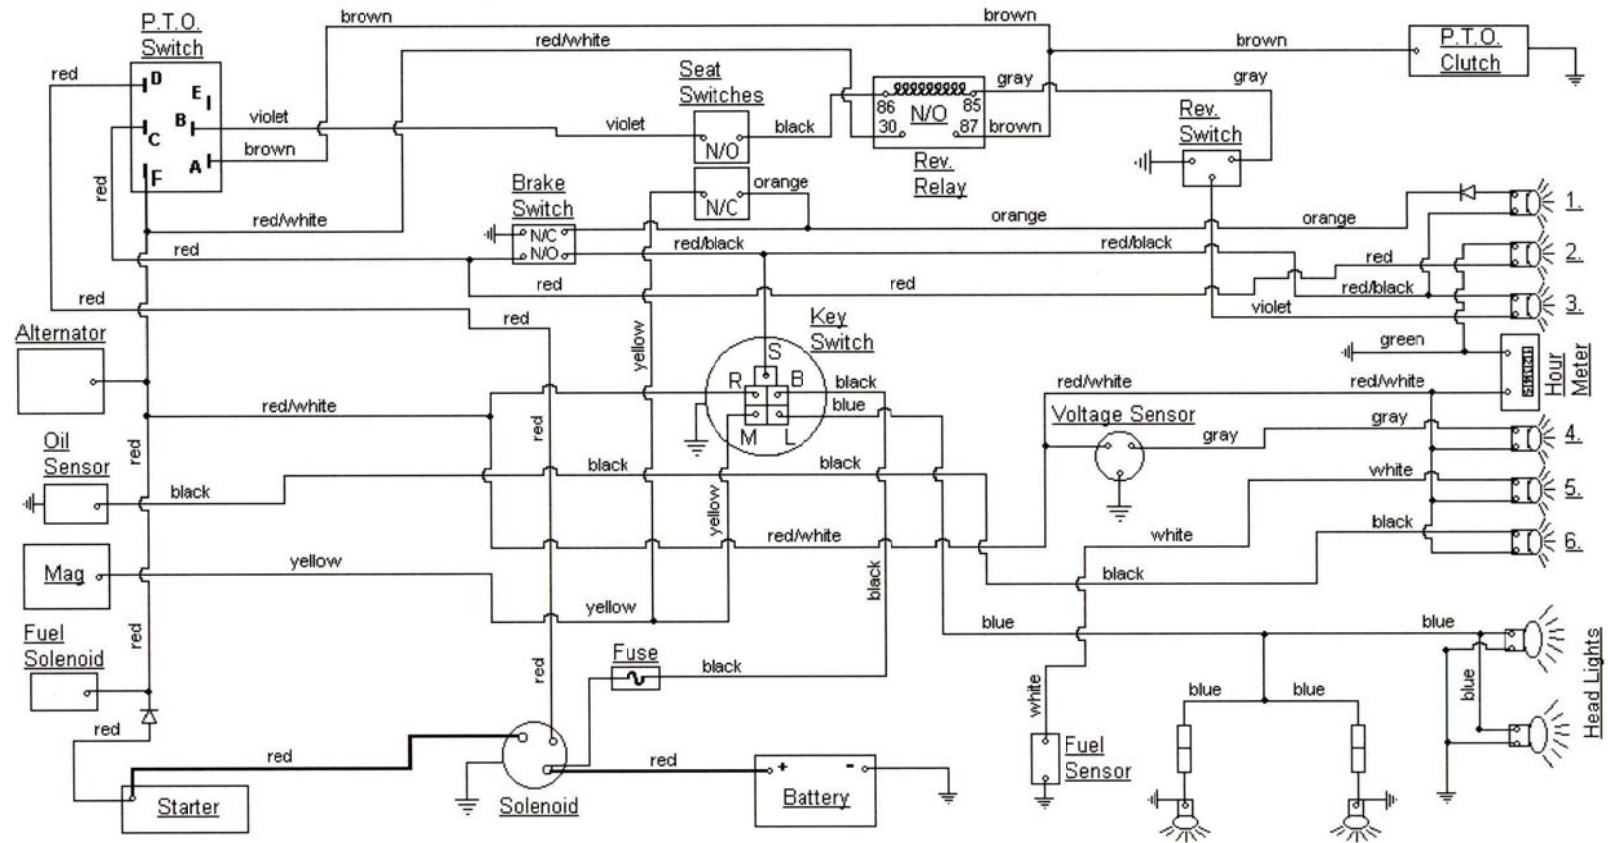

MODEL 1440

CUBCADETPARTSNMORE.COM

515-266-7944

PTO SWITCH

OFF	C+D
ON	B+A
START	B+A+F

KEY SWITCH

OFF	M+GROUND
RUN w/LIGHTS	B+R+L
RUN	B+R
START	B+S

DASH LIGHTS

1:	DEPRESS LEFT PEDAL
2:	DISENGAGE PTO
3:	IN REVERSE
4:	AMP
5:	LOW FUEL
6:	LOW OIL

DASH LIGHTS

- 1: DEPRESS LEFT PEDAL
- 2: DISENGAGE PTO
- 3: IN REVERSE
- 4: AMP
- 5: LOW FUEL
- 6: LOW OIL