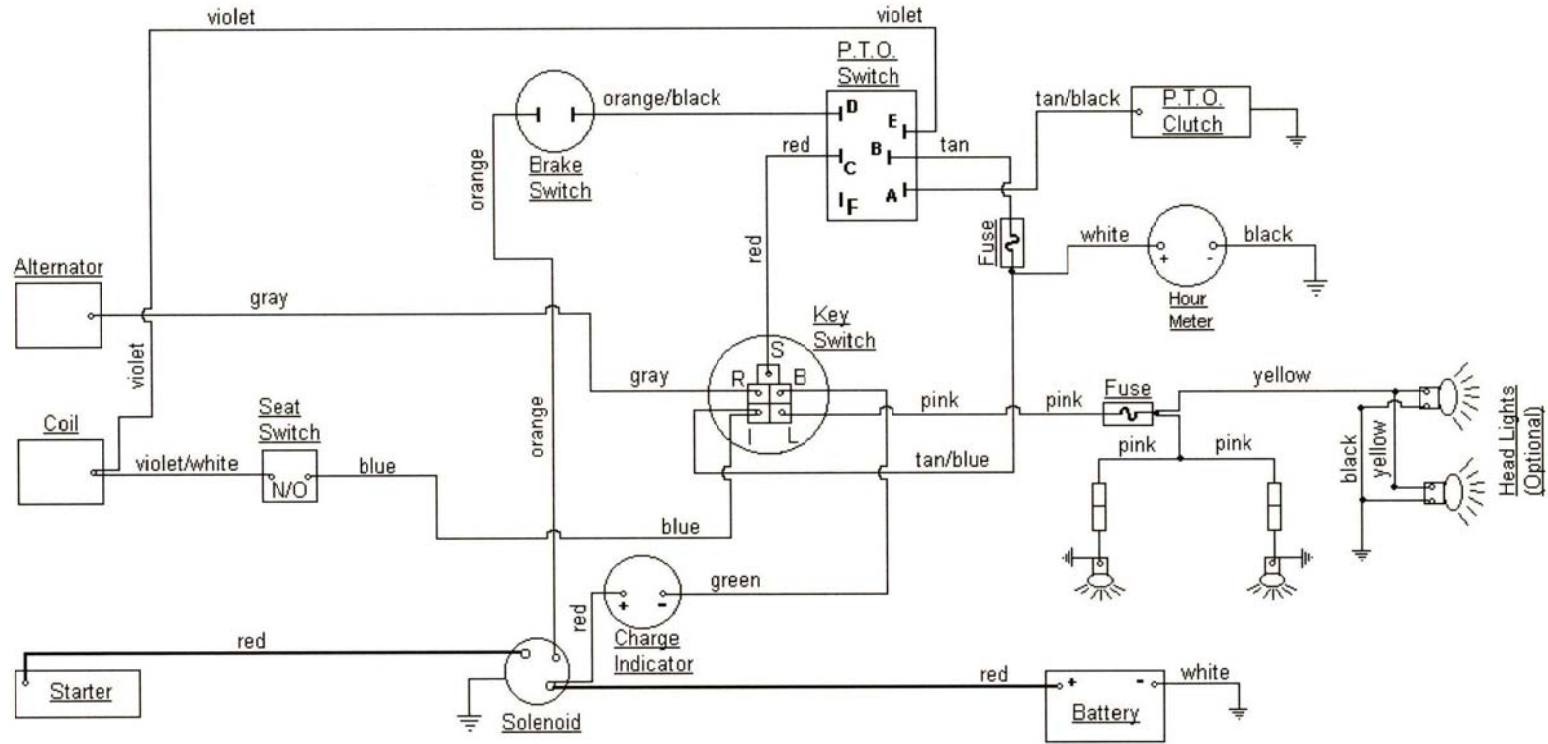

**MODEL 1282**  
**SERIAL NUMBER (719,999 - Below)**

PTO SWITCH	
OFF	B+E, C+D
ON	B+A

KEY SWITCH	
OFF	NONE
RUN w/LIGHTS	B+I+R+L
RUN	B+I+R
START	B+I+S