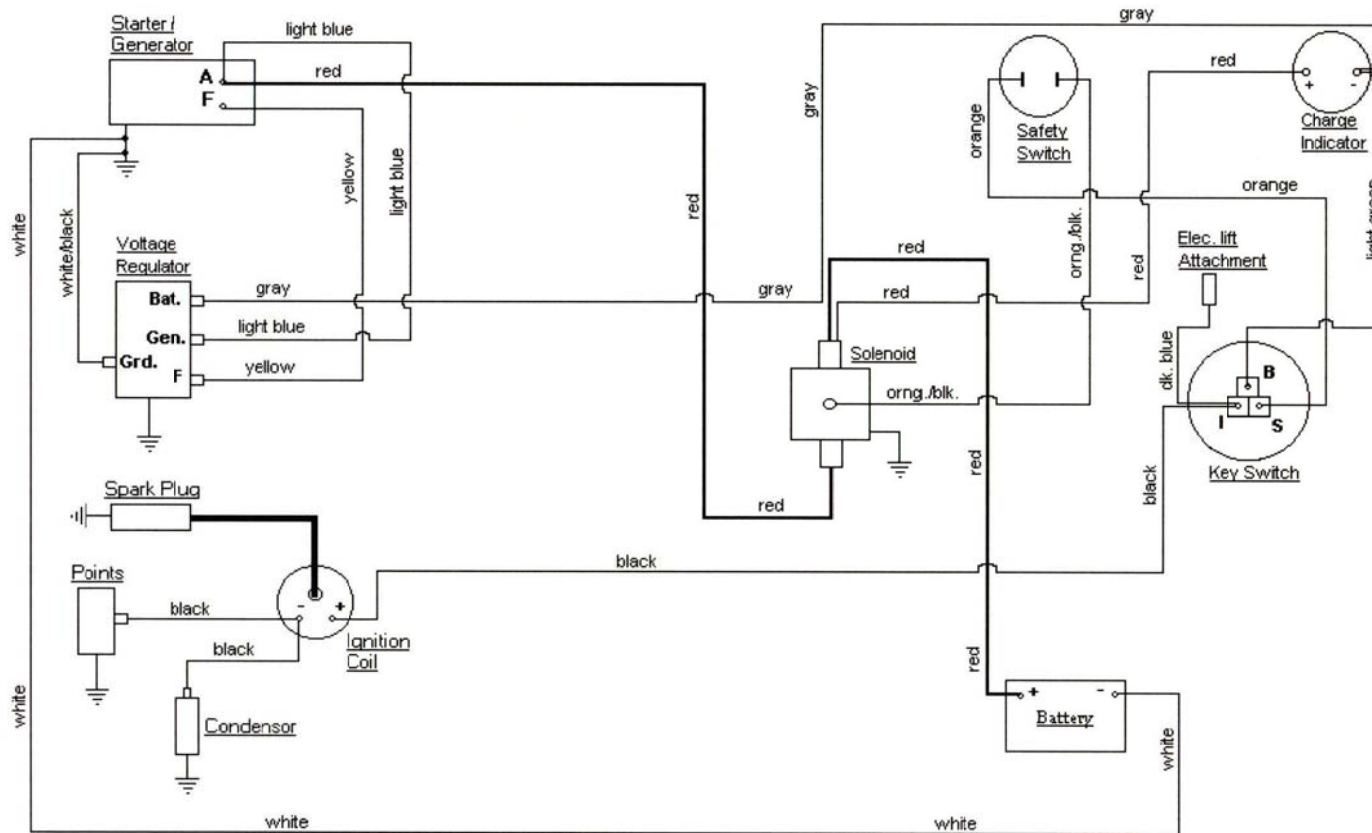

MODEL 127

CUBCADETPARTSNMORE.COM

515-266-7944

KEY SWITCH

OFF	B
ON	B+I
START	B+S

Electric Lighting Wiring Diagram.

Electric Lift Wiring Diagram.