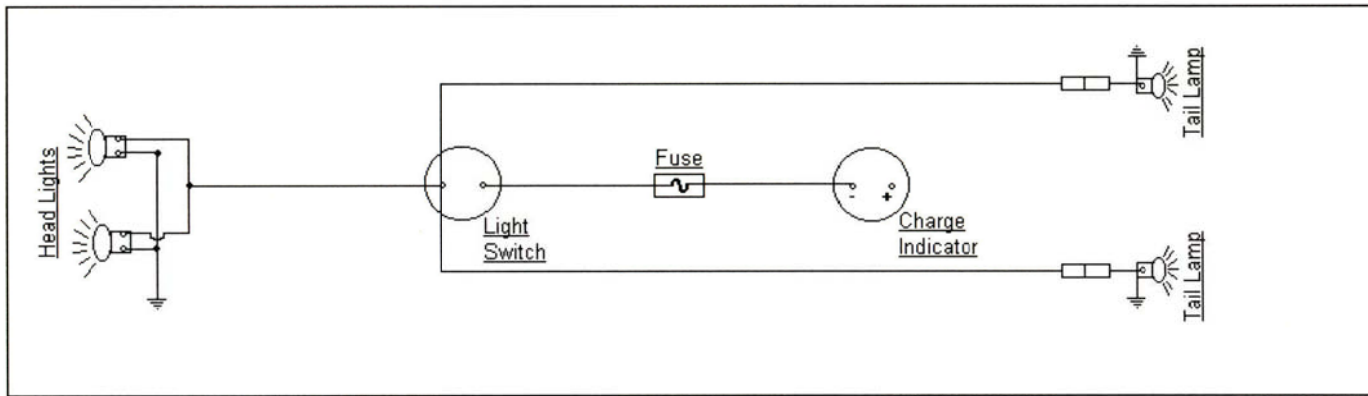

MODEL 127

CUBCADETPARTSNMORE.COM

515-266-7944

KEY SWITCH

OFF	B
ON	B+I
START	B+S

Electric Lighting Wiring Diagram.

Electric Lift Wiring Diagram.