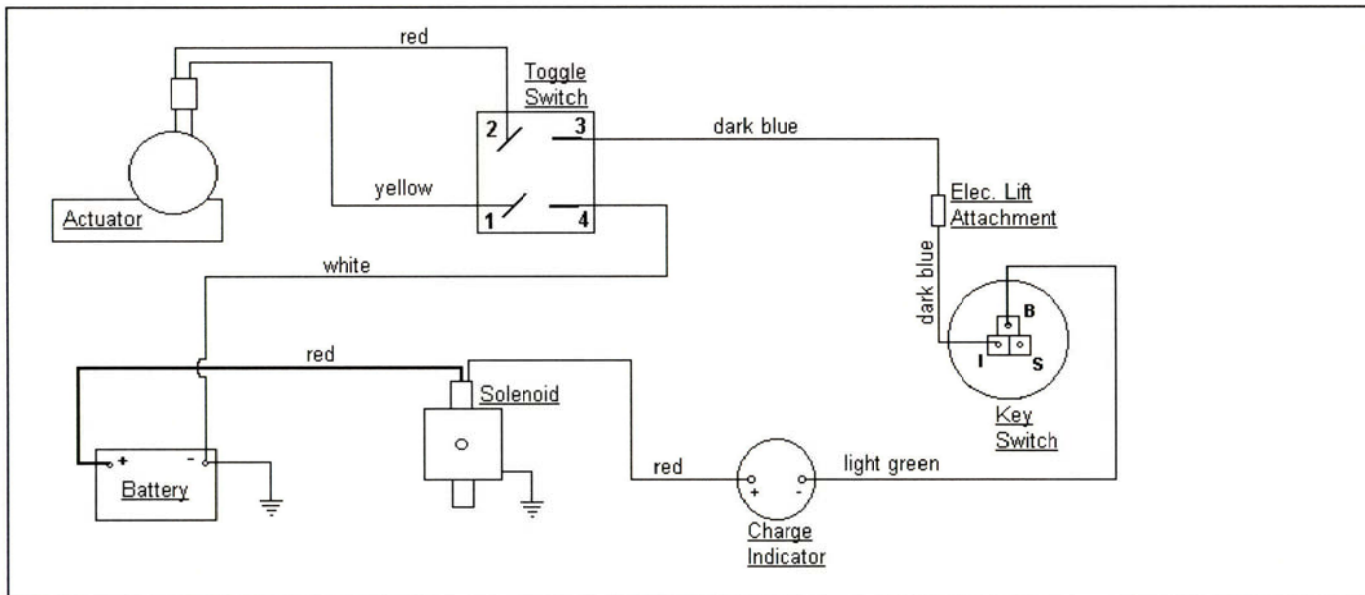

MODEL 127

CUBCADETPARTSNMORE.COM

515-266-7944

KEY SWITCH

OFF	B
ON	B+I
START	B+S

Electric Lighting Wiring Diagram.

Electric Lift Wiring Diagram.