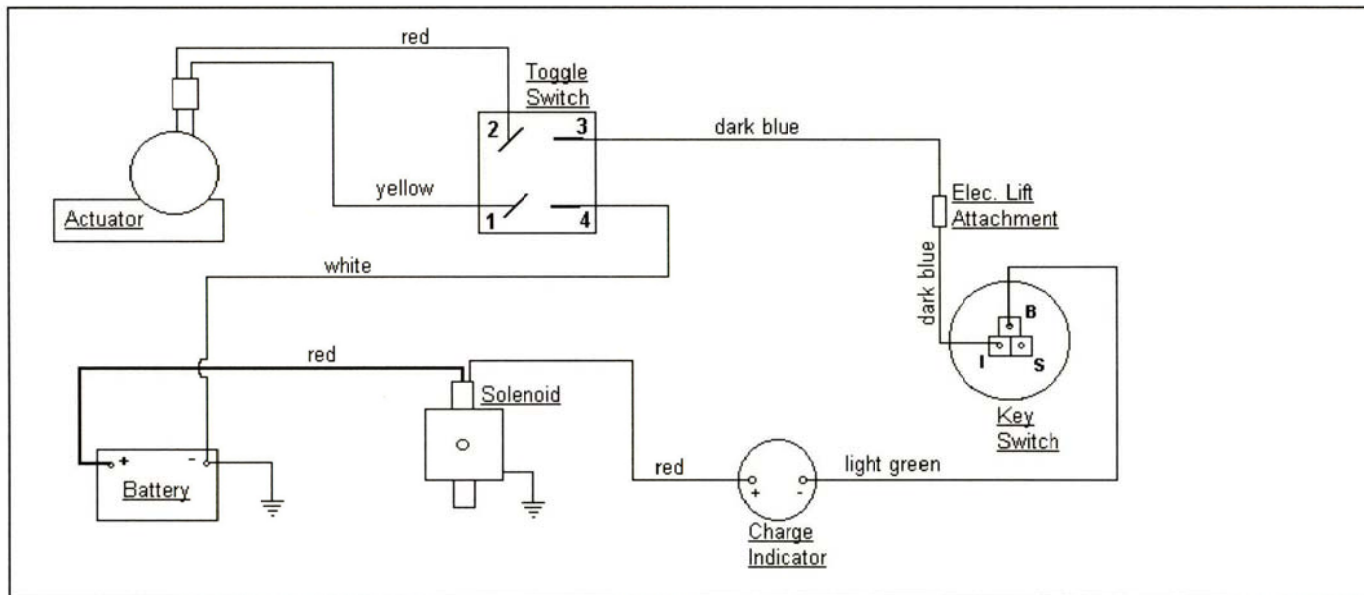

MODEL 126

CUBCADETPARTSNMORE.COM

515-266-7944

KEY SWITCH

OFF	B
ON	B+I
START	B+S

Electric Lighting Wiring Diagram.

Electric Lift Wiring Diagram.