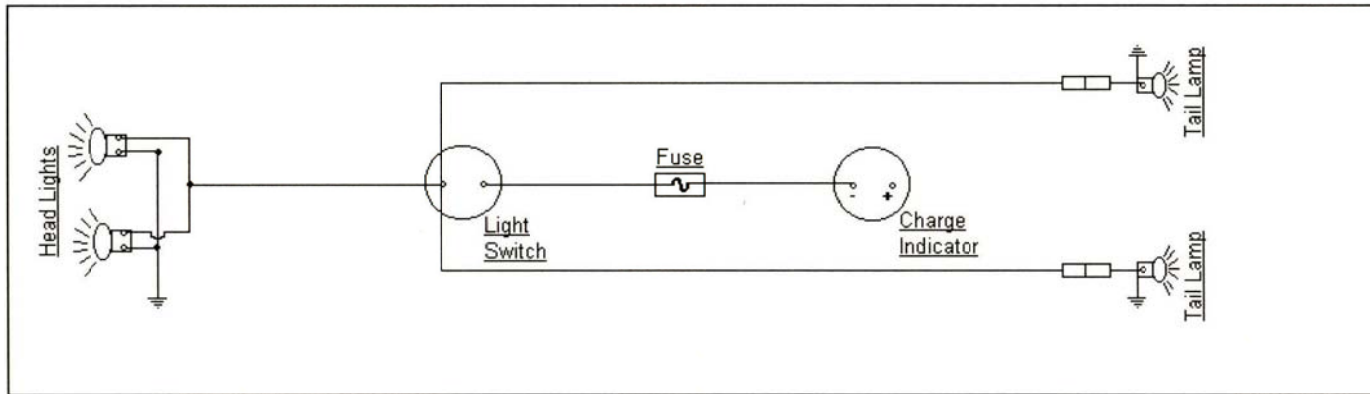

MODEL 126

CUBCADETPARTSNMORE.COM

515-266-7944

KEY SWITCH

OFF	B
ON	B+I
START	B+S

Electric Lighting Wiring Diagram.

Electric Lift Wiring Diagram.