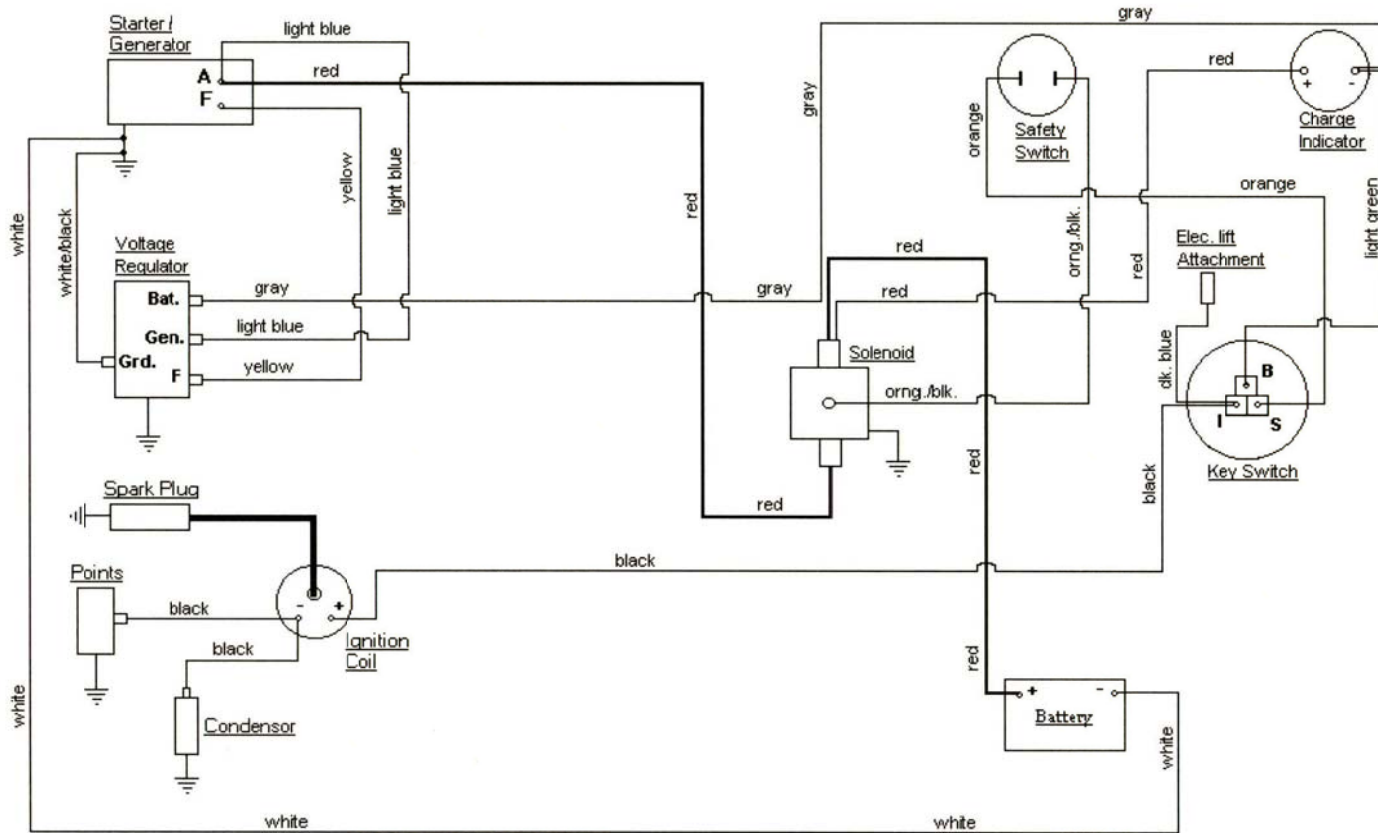

MODEL 126

CUBCADETPARTSNMORE.COM

515-266-7944

KEY SWITCH

OFF	B
ON	B+I
START	B+S

Electric Lighting Wiring Diagram.

Electric Lift Wiring Diagram.