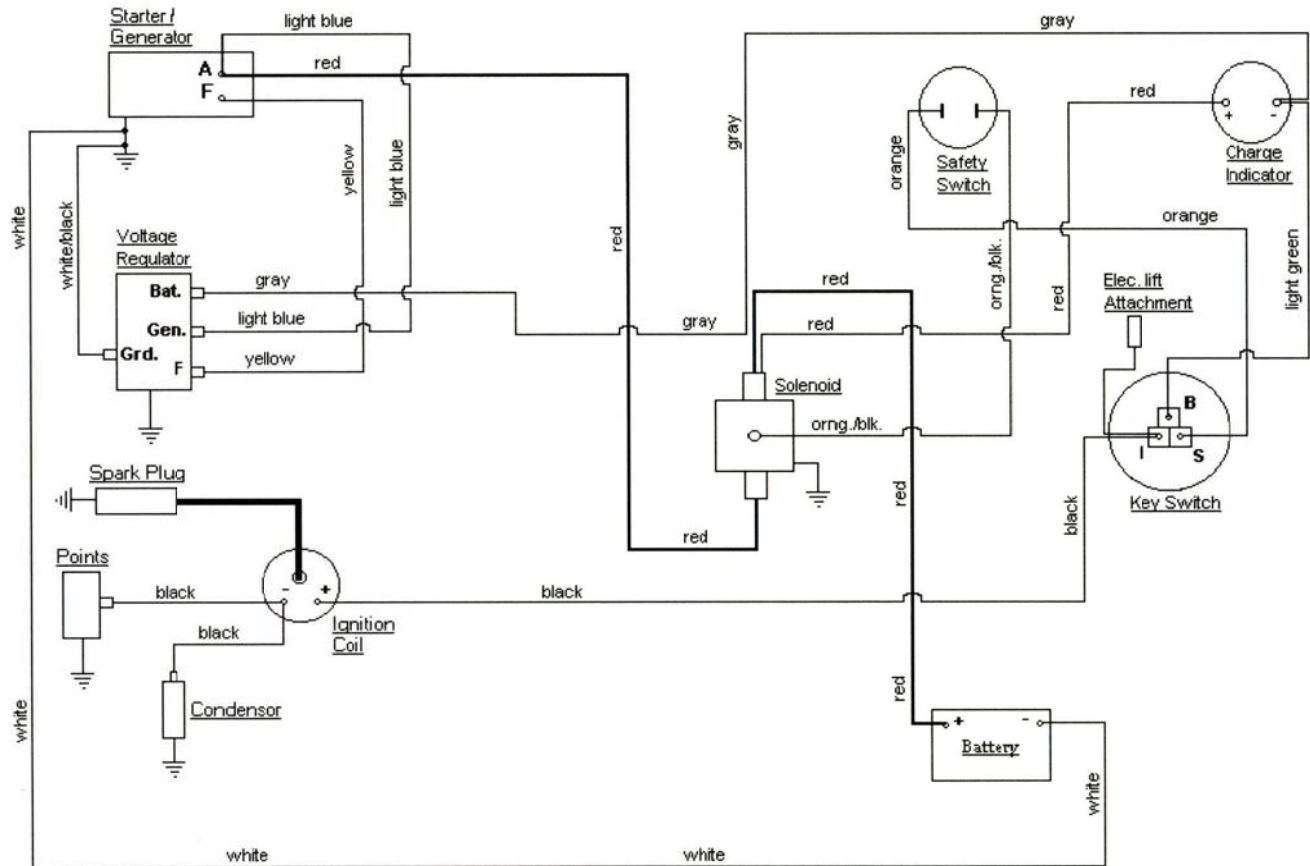

## 515-266-7944

**KEY SWITCH**

OFF	B
ON	B+I
START	B+S