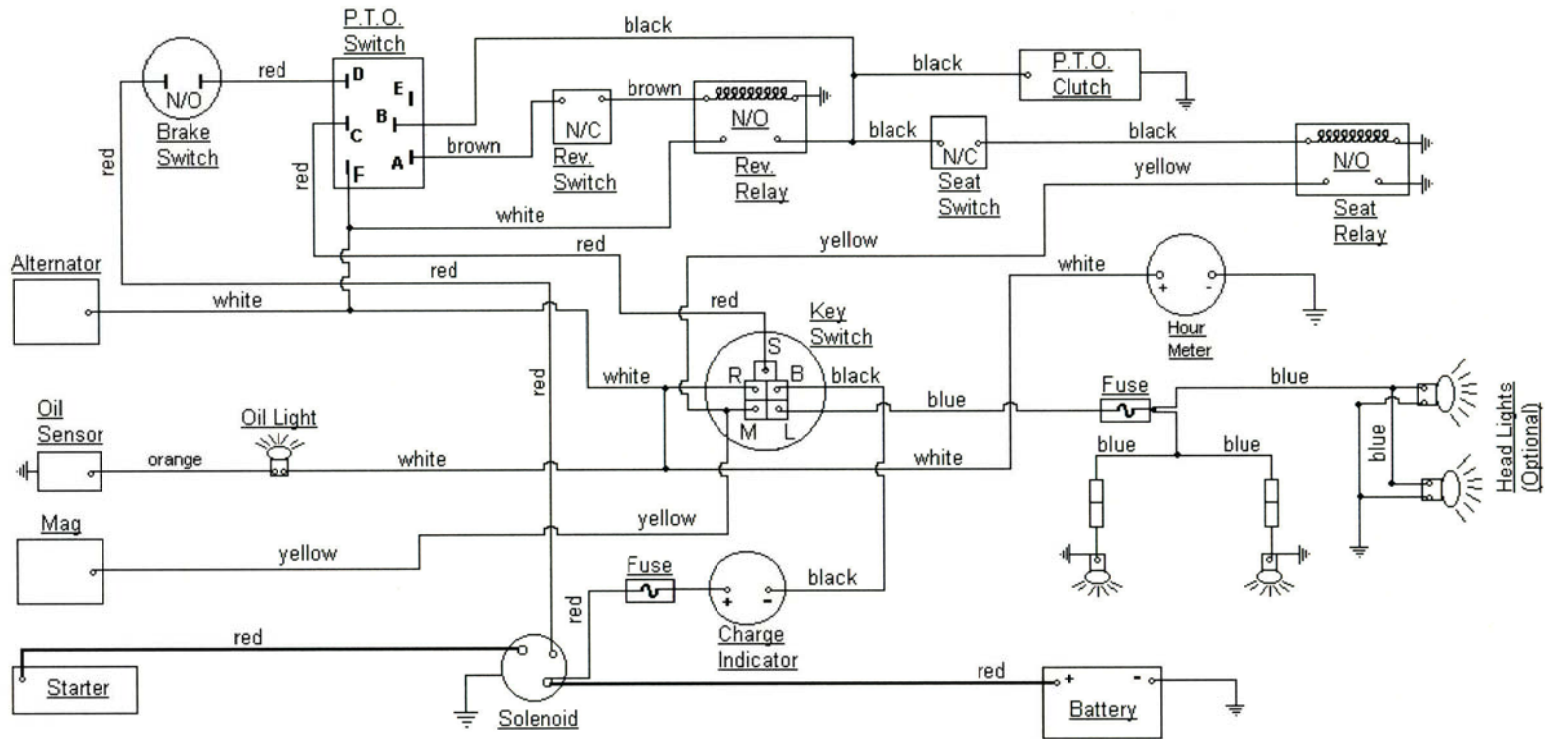

MODEL 1211
SERIAL NUMBER (756,300 - 756,999)

PTO SWITCH	
OFF	C+D
ON	B+A
START	B+A+F

KEY SWITCH	
OFF	M+GROUND
RUN w/LIGHTS	B+R+L
RUN	B+R
START	B+S