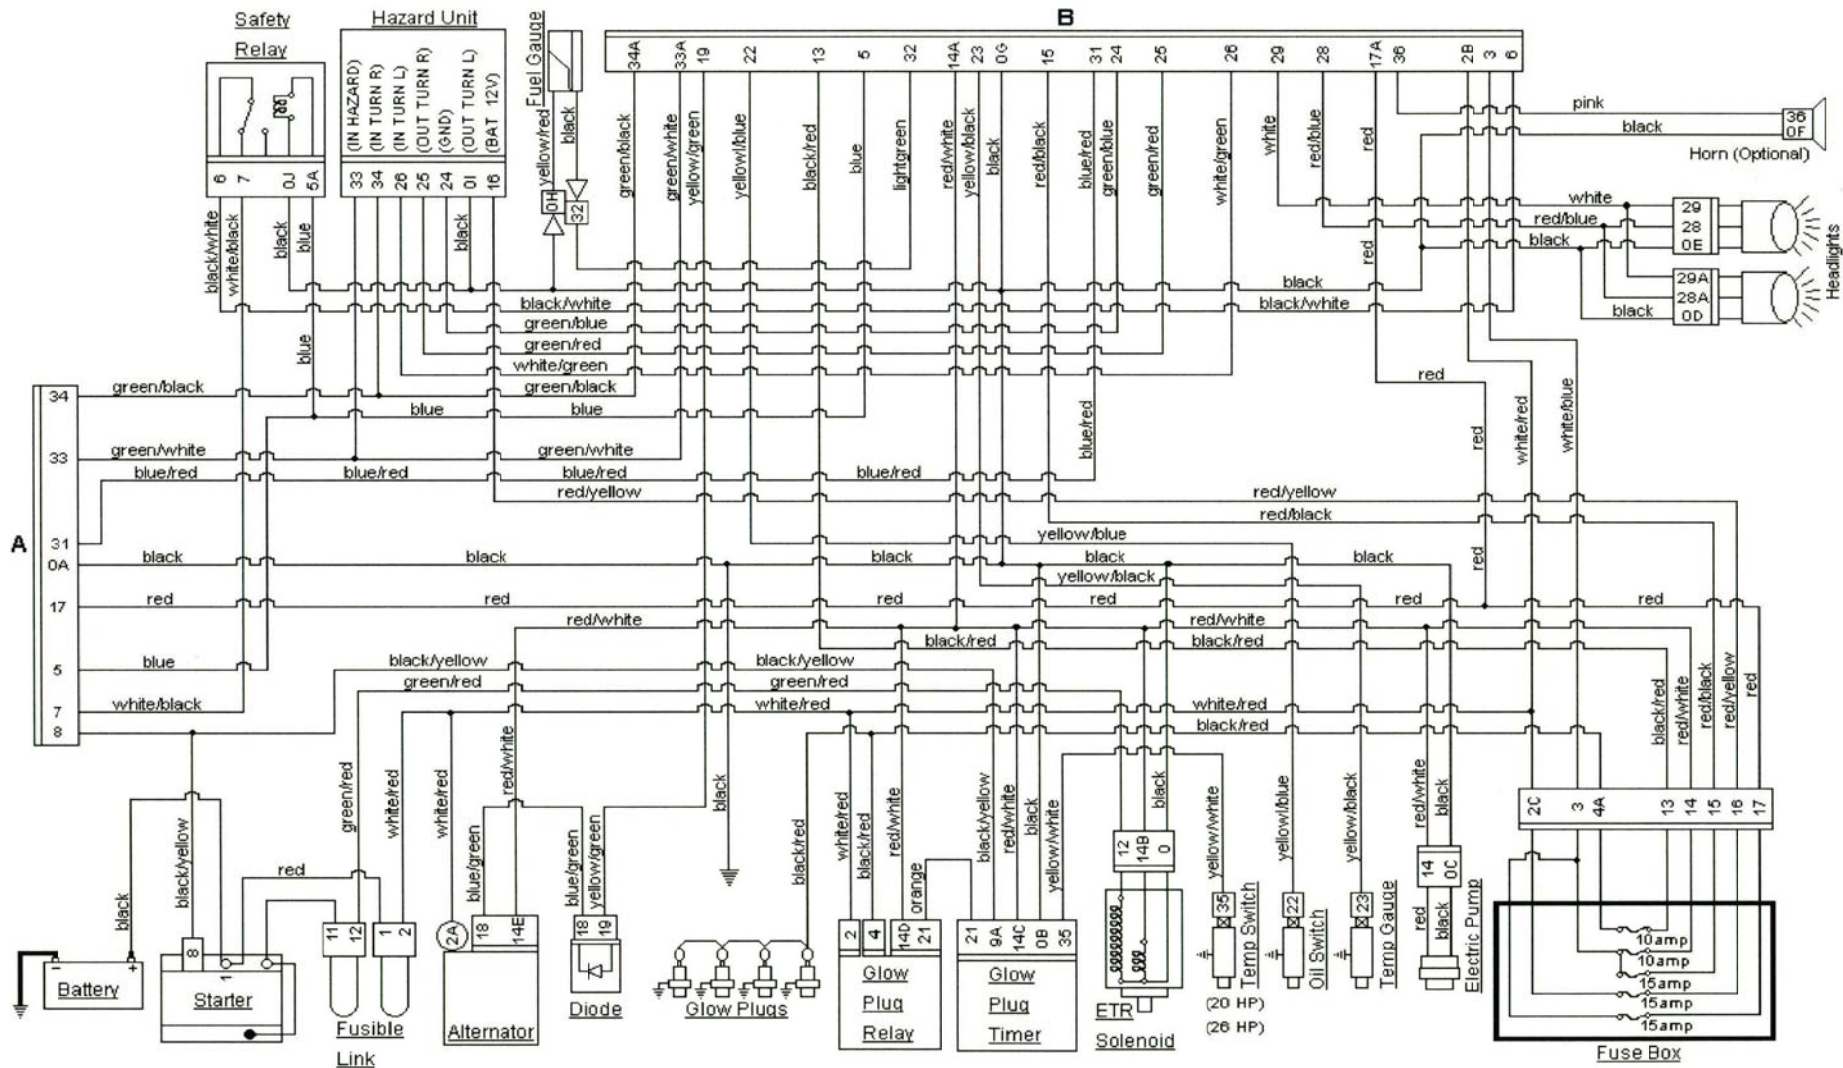

**MODEL 7360SS
36 HP MITSUBISHI MAIN HARNESS**

**CUBCADETPARTSNMORE.COM
515-266-7944**

- | | | |
|-------------------------|---------------|----------------|
| 1. Left Turn Indicator | 5. Glow Lamp | 9. Panel Lamp |
| 2. Right Turn Indicator | 6. High Beam | 10. Panel Lamp |
| 3. Charging Light | 7 PTO Lamp | 11. Panel Lamp |
| 4. Oil Light | 8. Panel Lamp | |

MODEL 7360SS
36 HP MITSUBISHI DASH HARNESS