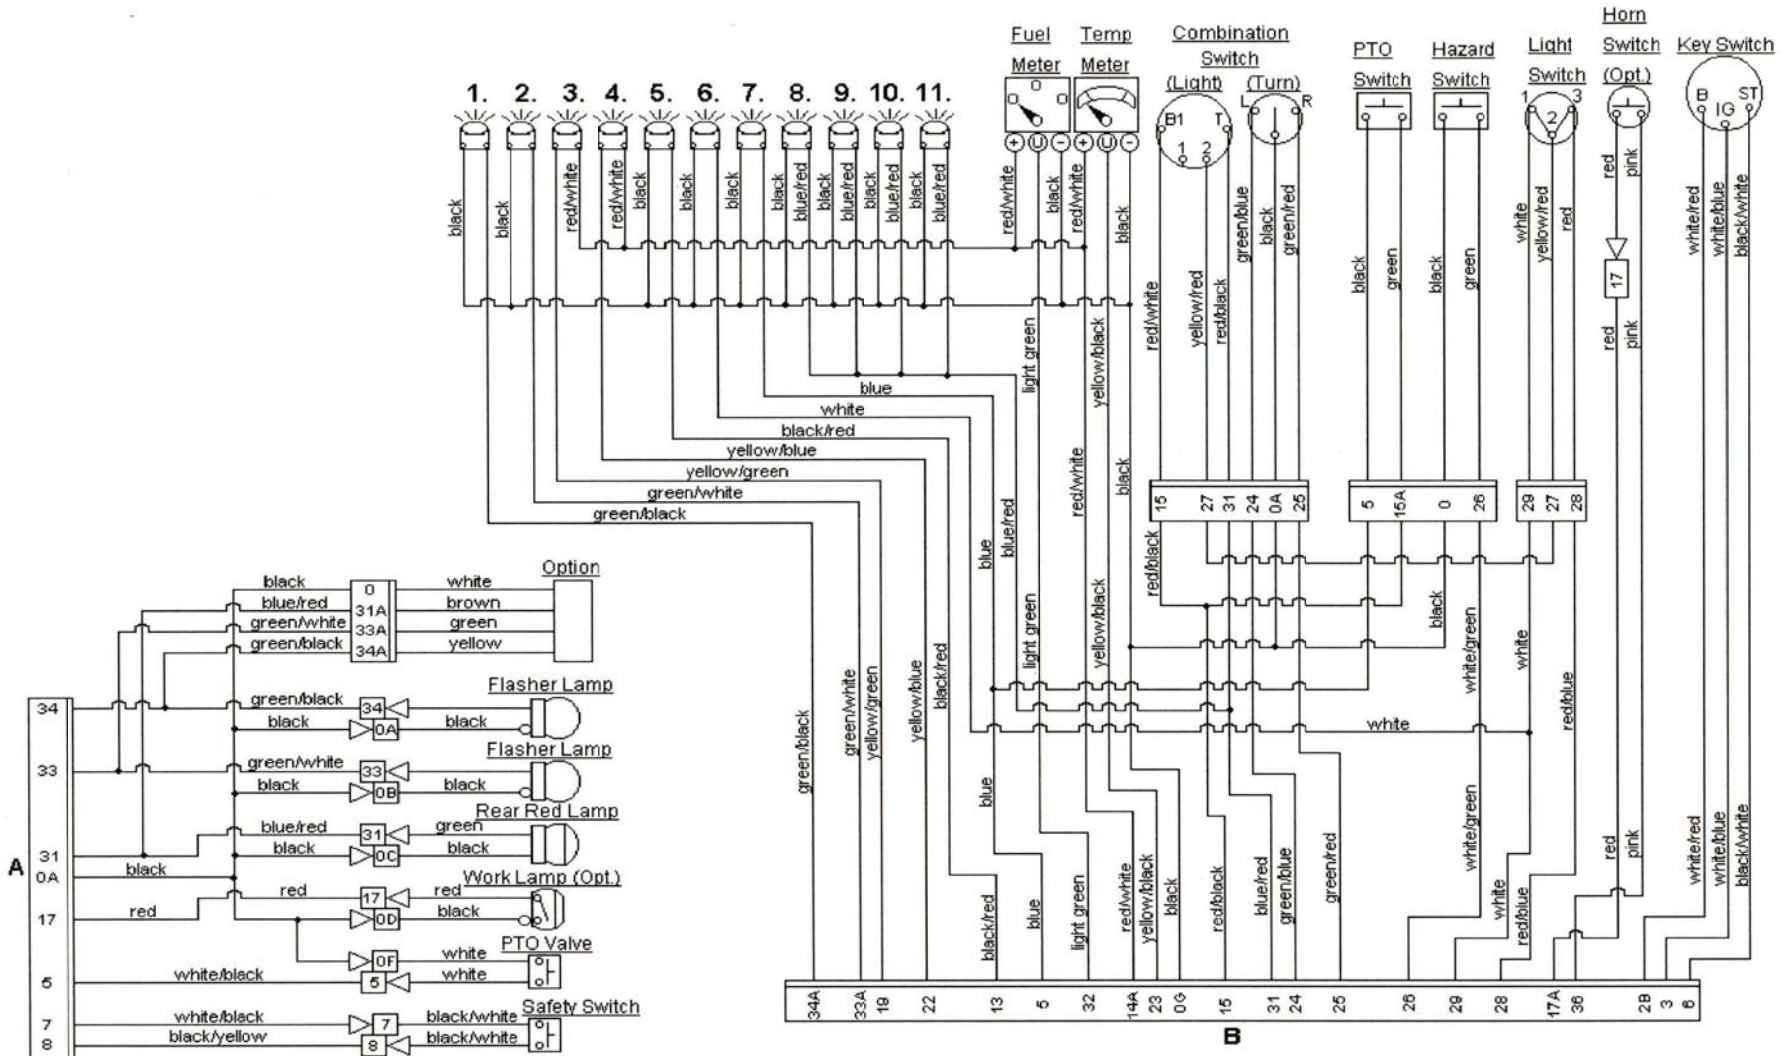

**MODEL 7360SS
36 HP MITSUBISHI MAIN HARNESS**

**CUBCADETPARTSNMORE.COM
515-266-7944**

- | | | |
|-------------------------|---------------|----------------|
| 1. Left Turn Indicator | 5. Glow Lamp | 9. Panel Lamp |
| 2. Right Turn Indicator | 6. High Beam | 10. Panel Lamp |
| 3. Charging Light | 7 PTO Lamp | 11. Panel Lamp |
| 4. Oil Light | 8. Panel Lamp | |

MODEL 7360SS
36 HP MITSUBISHI DASH HARNESS