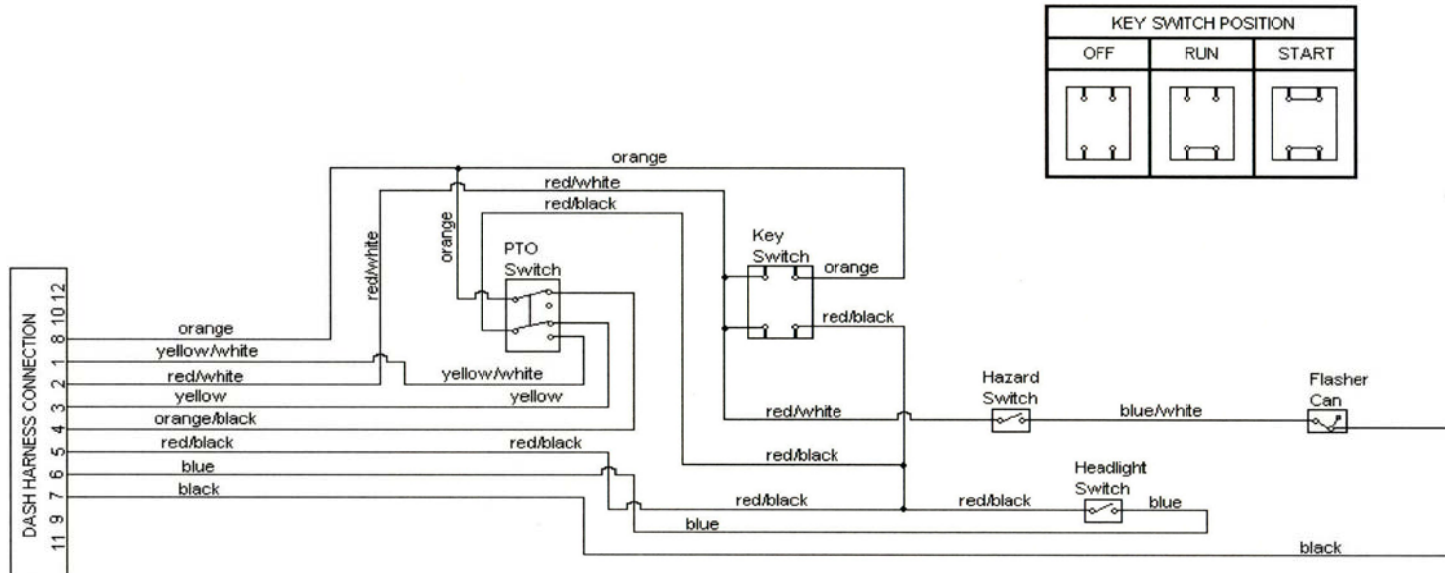

NOTE: (A.) Fuse Supplied By Operator

1. Right Hazard Light
2. Right Reverse Light
3. Right Tail Light
4. Left Tail Light
5. Left Reverse Light
6. Left Hazard Light

MODEL 7254 ENGINE HARNESS

629-3063