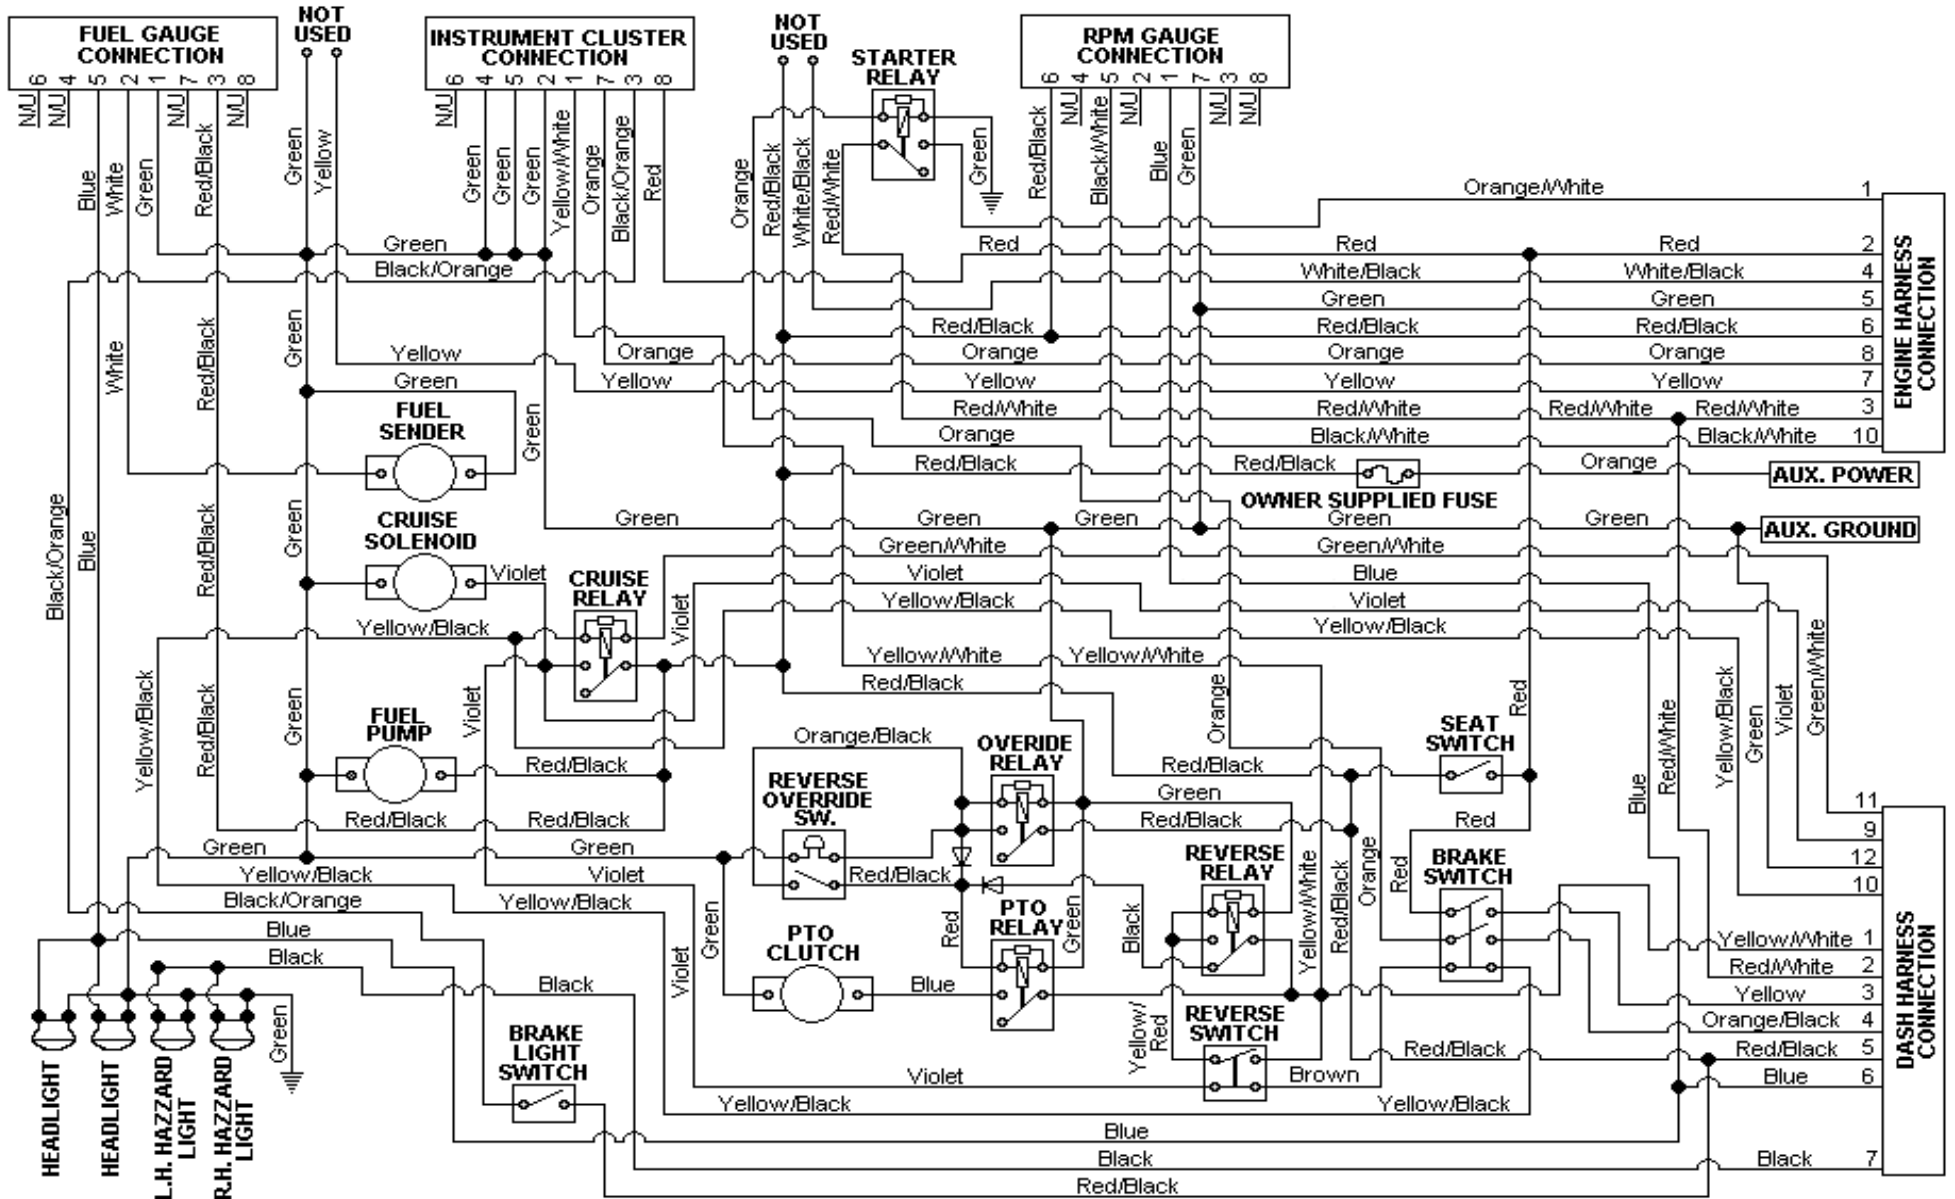

MODEL 5252 MAIN HARNESS (05-06)
HARNESS NUMBER (629-04128)

MODEL 5252 DASH HARNESS (05-06)
HARNESS NUMBER (629-04112)

5252 (2005)
(629-04114 ENGINE WIRE HARNESS)

MODEL 5252 ENGINE HARNESS (05-06)
HARNESS NUMBER (629-04114)