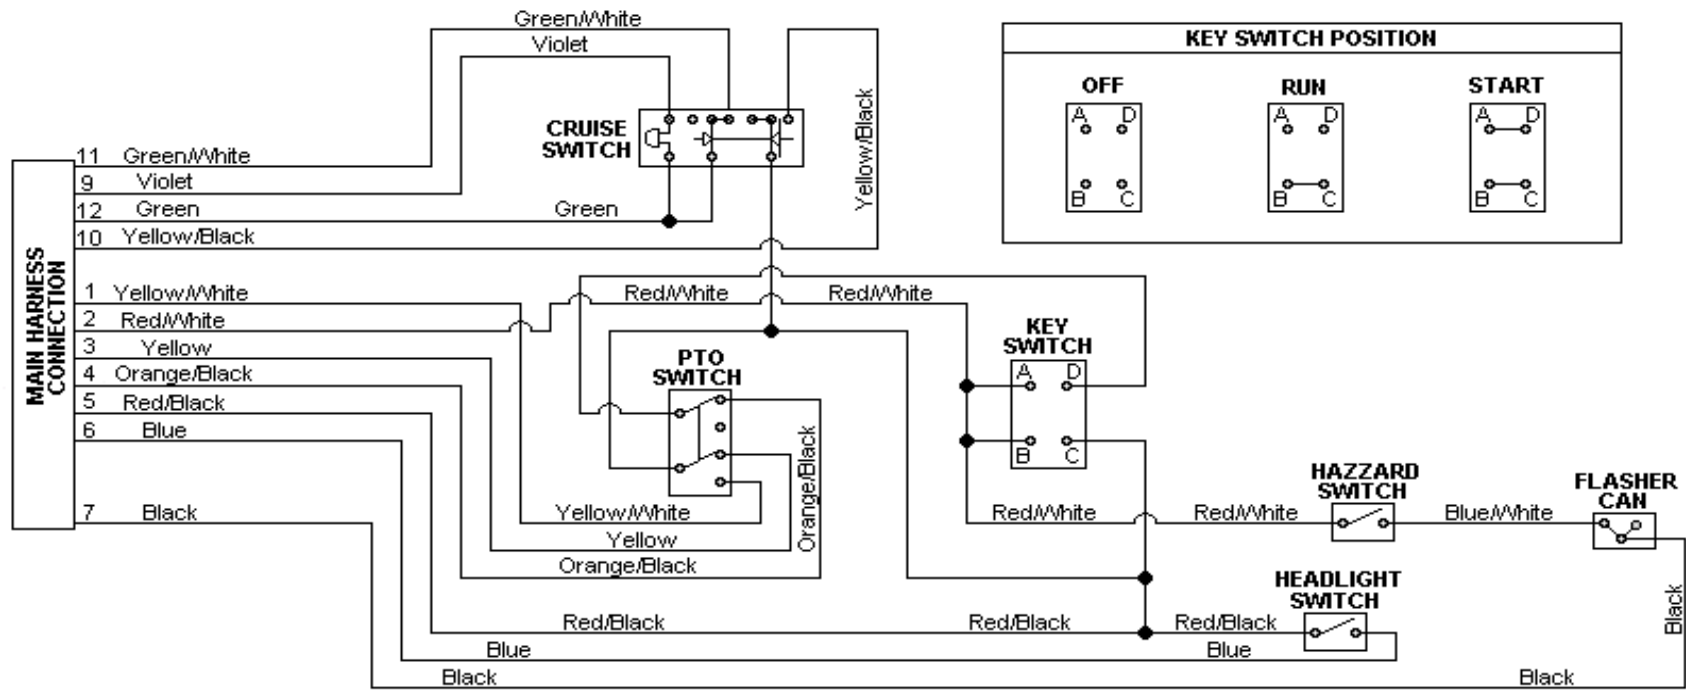

MODEL 5252 MAIN HARNESS (05-06)
HARNESS NUMBER (629-04128)

MODEL 5252 DASH HARNESS (05-06)
HARNESS NUMBER (629-04112)

5252 (2005)
(629-04114 ENGINE WIRE HARNESS)

MODEL 5252 ENGINE HARNESS (05-06)
HARNESS NUMBER (629-04114)