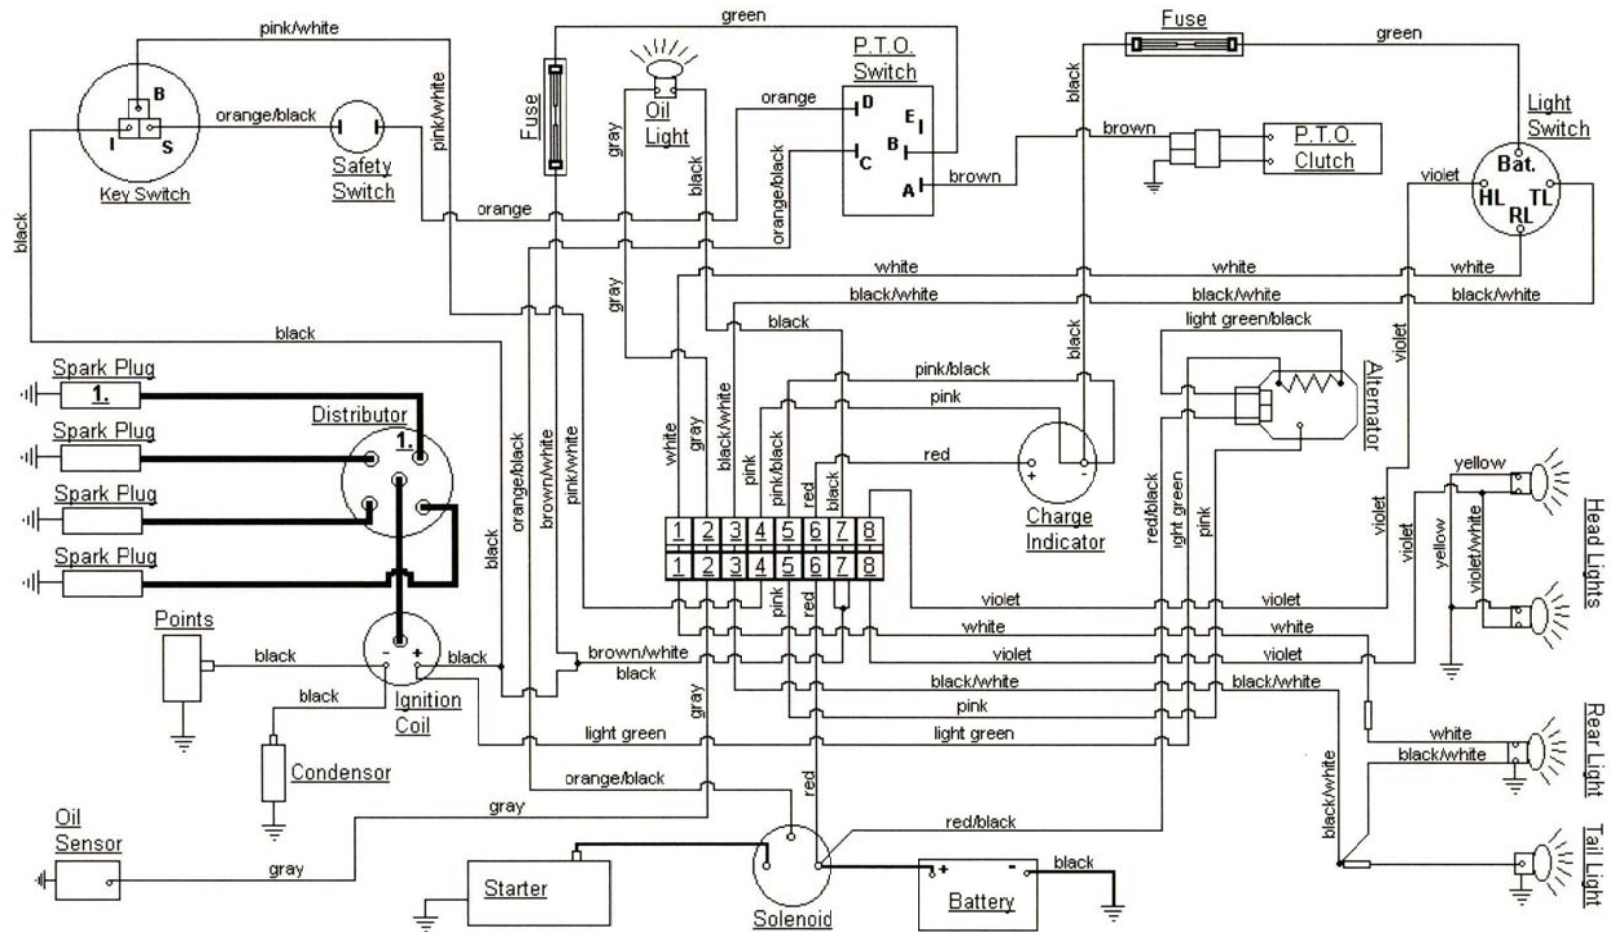

MODEL 184 LO-BOY TRACTOR
12 VOLT BATTERY IGNITION

CUBCADETPARTSNMORE.COM
515-266-7944

KEY SWITCH

OFF	NONE
RUN	B+I
START	B+I+S