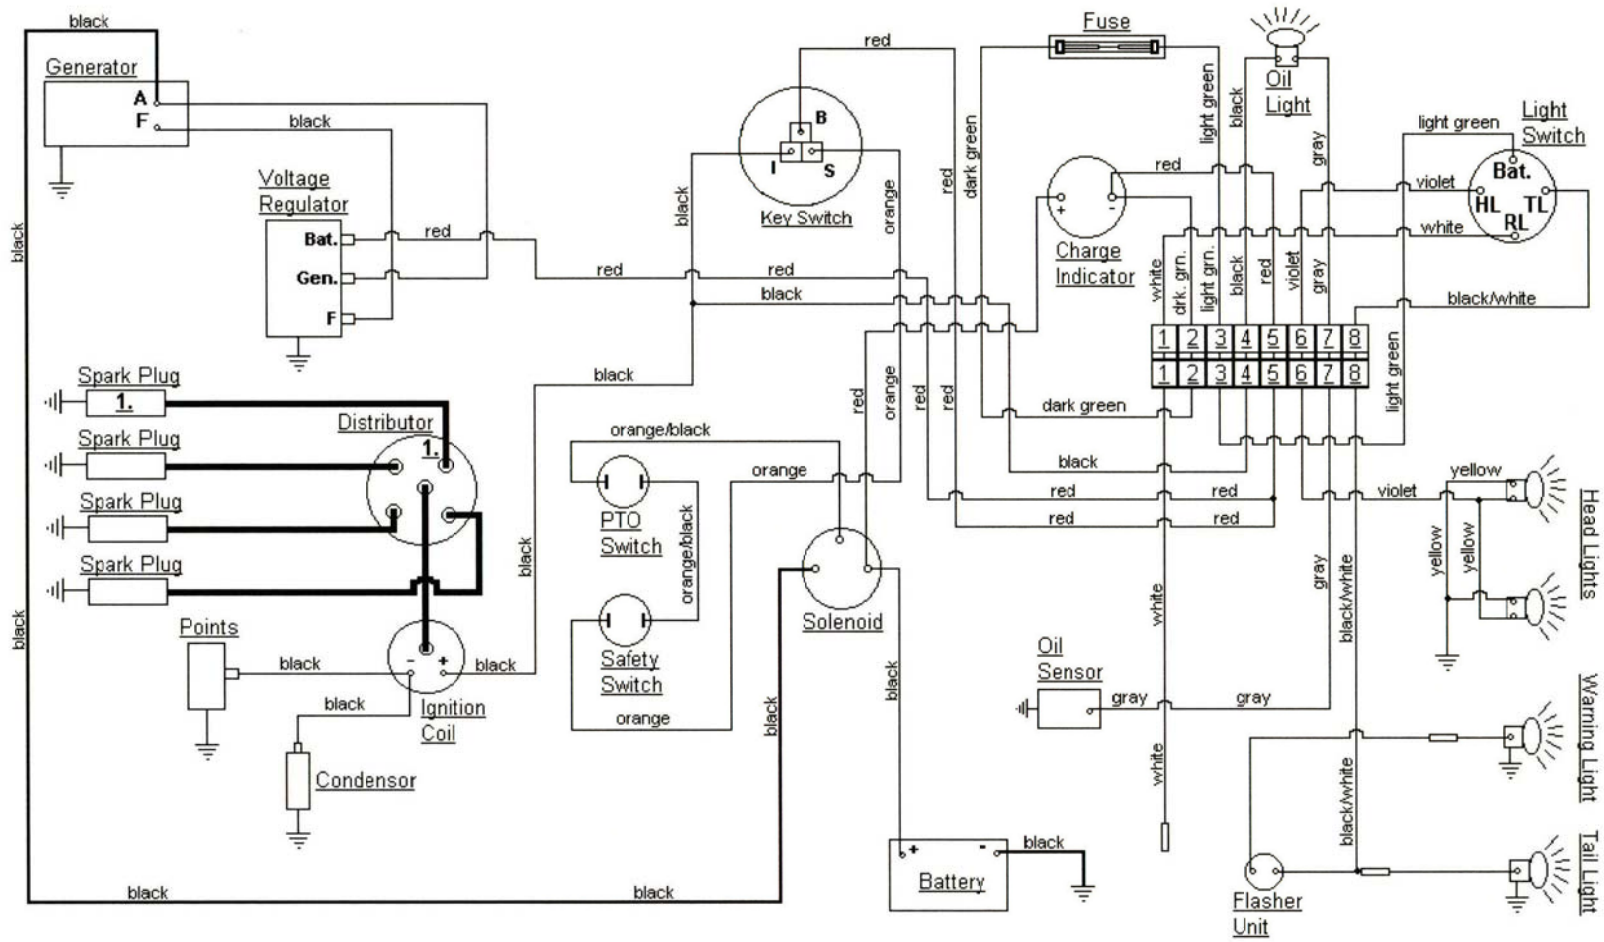

CUBCADETPARTSNMORE.COM

515-266-7944

KEY SWITCH

| | |
|-------|-------|
| OFF | NONE |
| RUN | B+I |
| START | B+I+S |

MODEL 154 LO-BOY TRACTOR
12 VOLT BATTERY IGNITION