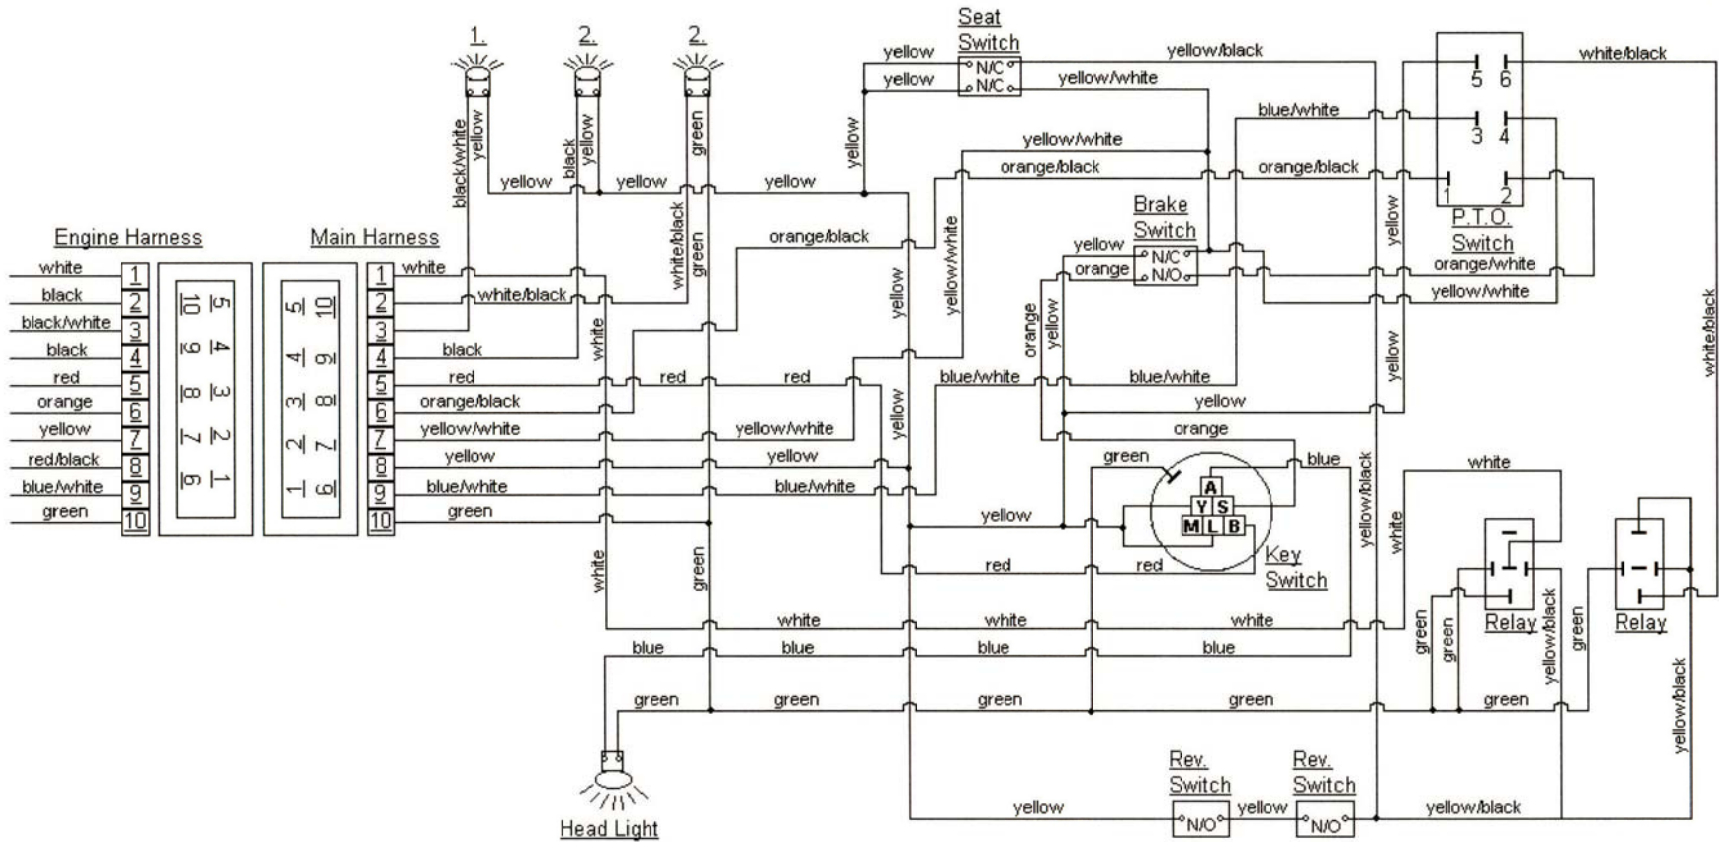

MODEL Z - 54L
MAIN HARNESS

CUBCADETPARTSNMORE.COM
515-266-7944

KEY SWITCH

OFF	M+G
RUN w/LIGHTS	B+A+L+Y
RUN	B+L
START	B+L+S

P.T.O. SWITCH

OFF	1&2 CLOSED / 3&4, 5&6 OPEN
ON	1&2 OPEN / 3&4, 5&6 CLOSED

**MODEL Z - 54L
ENGINE HARNESS**