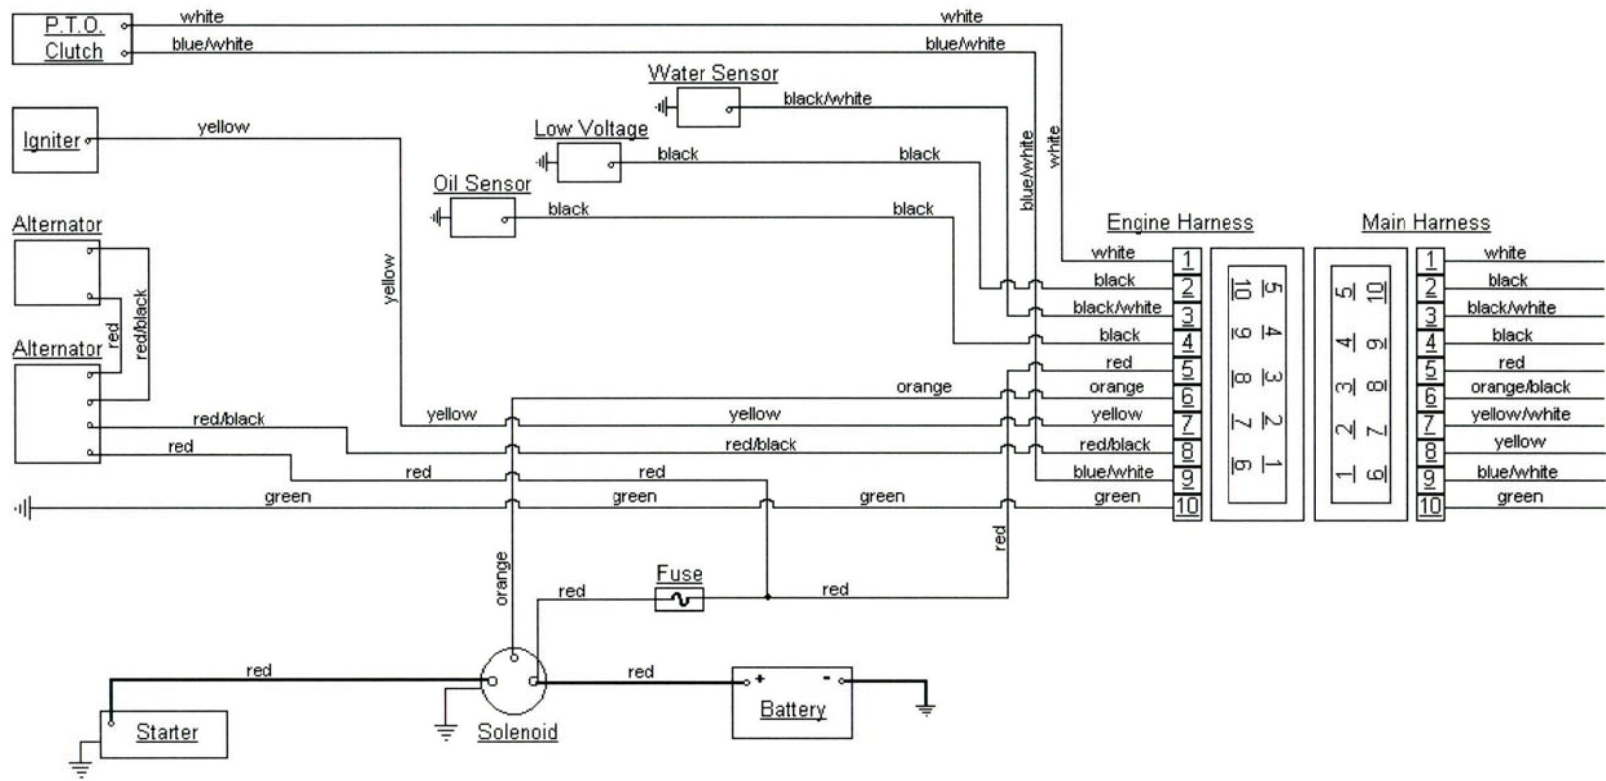

MODEL Z - 54L
MAIN HARNESS

CUBCADETPARTSNMORE.COM
515-266-7944

KEY SWITCH

OFF	M+G
RUN w/LIGHTS	B+A+L+Y
RUN	B+L
START	B+L+S

P.T.O. SWITCH

OFF	1&2 CLOSED / 3&4, 5&6 OPEN
ON	1&2 OPEN / 3&4, 5&6 CLOSED

**MODEL Z - 54L
ENGINE HARNESS**