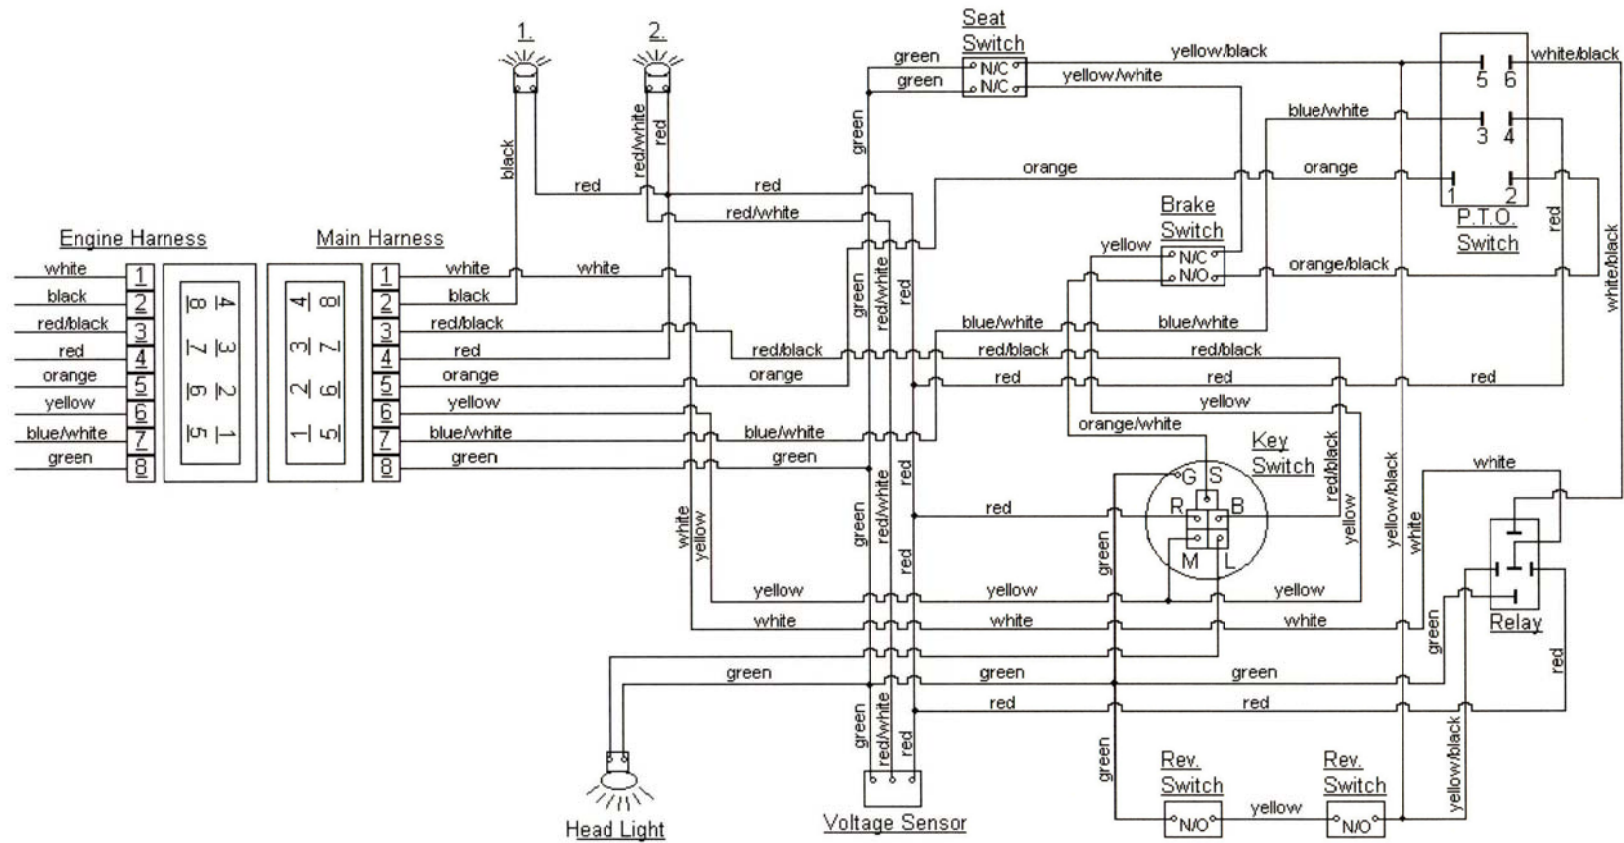

### MODEL Z - 54 MAIN HARNESS

#### KEY SWITCH

OFF	M+G
RUN w/LIGHTS	B+R+L
RUN	B+R
START	B+S

#### P.T.O. SWITCH

OFF	1&2 CLOSED / 3&4, 5&6 OPEN
ON	1&2 OPEN / 3&4, 5&6 CLOSED

**MODEL Z - 54  
ENGINE HARNESS**