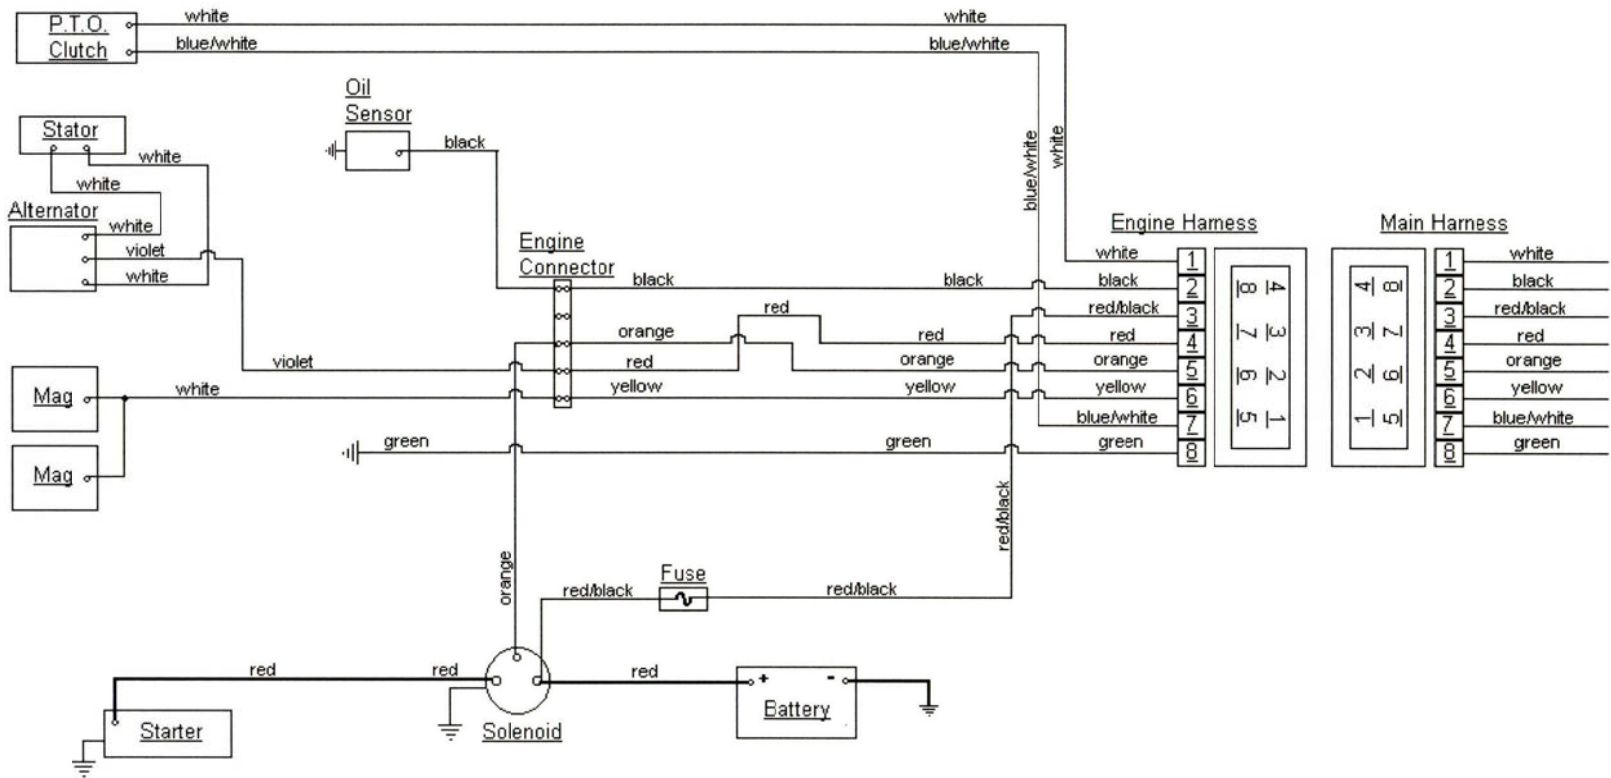

### MODEL Z - 54 MAIN HARNESS

#### KEY SWITCH

OFF	M+G
RUN w/LIGHTS	B+R+L
RUN	B+R
START	B+S

#### P.T.O. SWITCH

OFF	1&2 CLOSED / 3&4, 5&6 OPEN
ON	1&2 OPEN / 3&4, 5&6 CLOSED

**MODEL Z - 54  
ENGINE HARNESS**