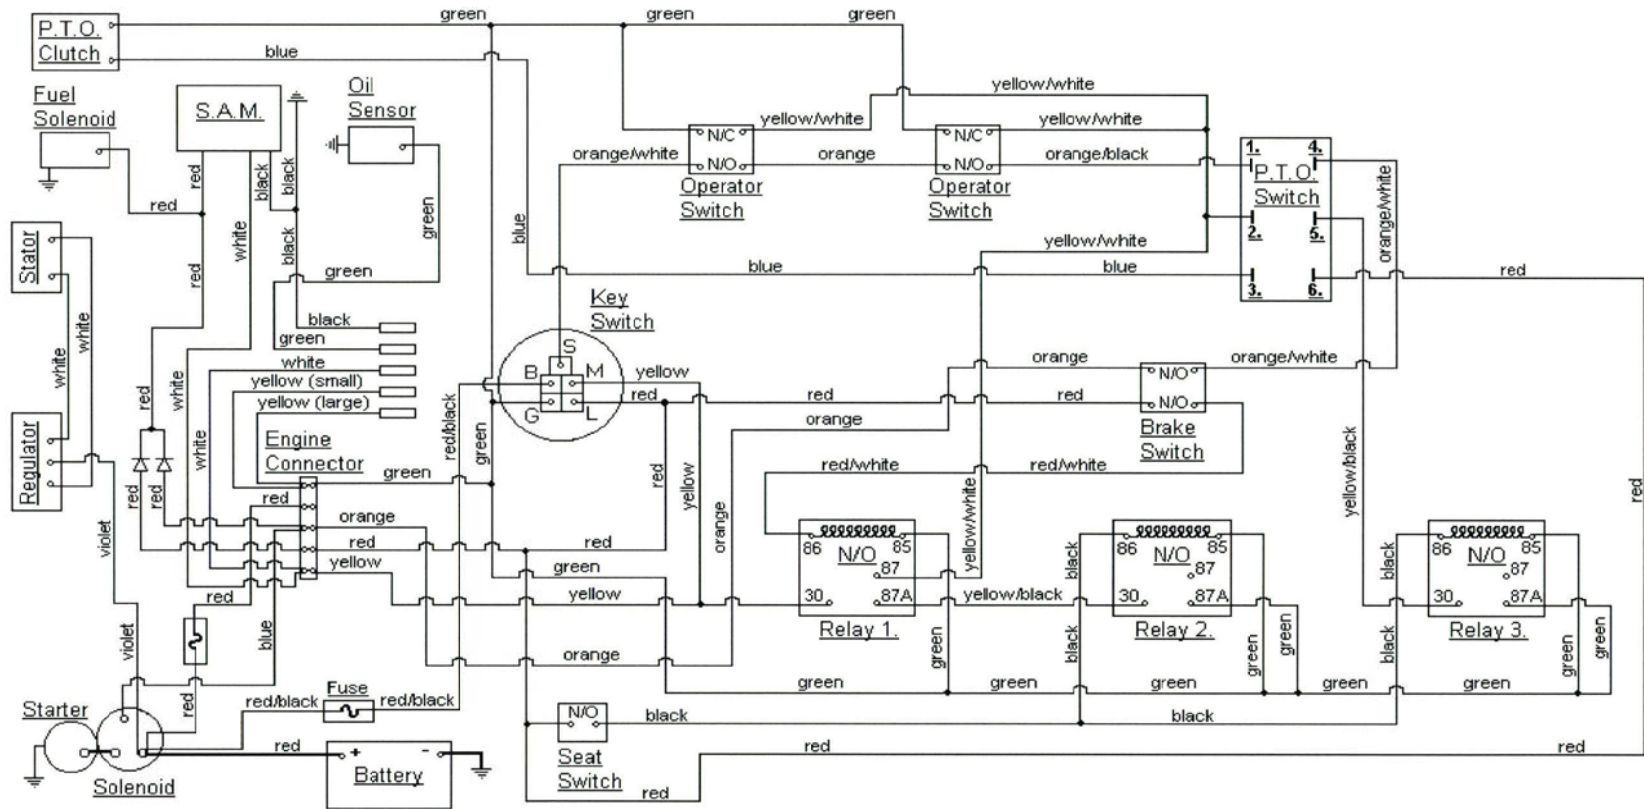

MODEL TANK WITH N.O. SEAT SWITCH KAWASAKI 19,23,25 H.P.

KEY SWITCH

OFF	M+G
RUN	B+L
START	B+L+S