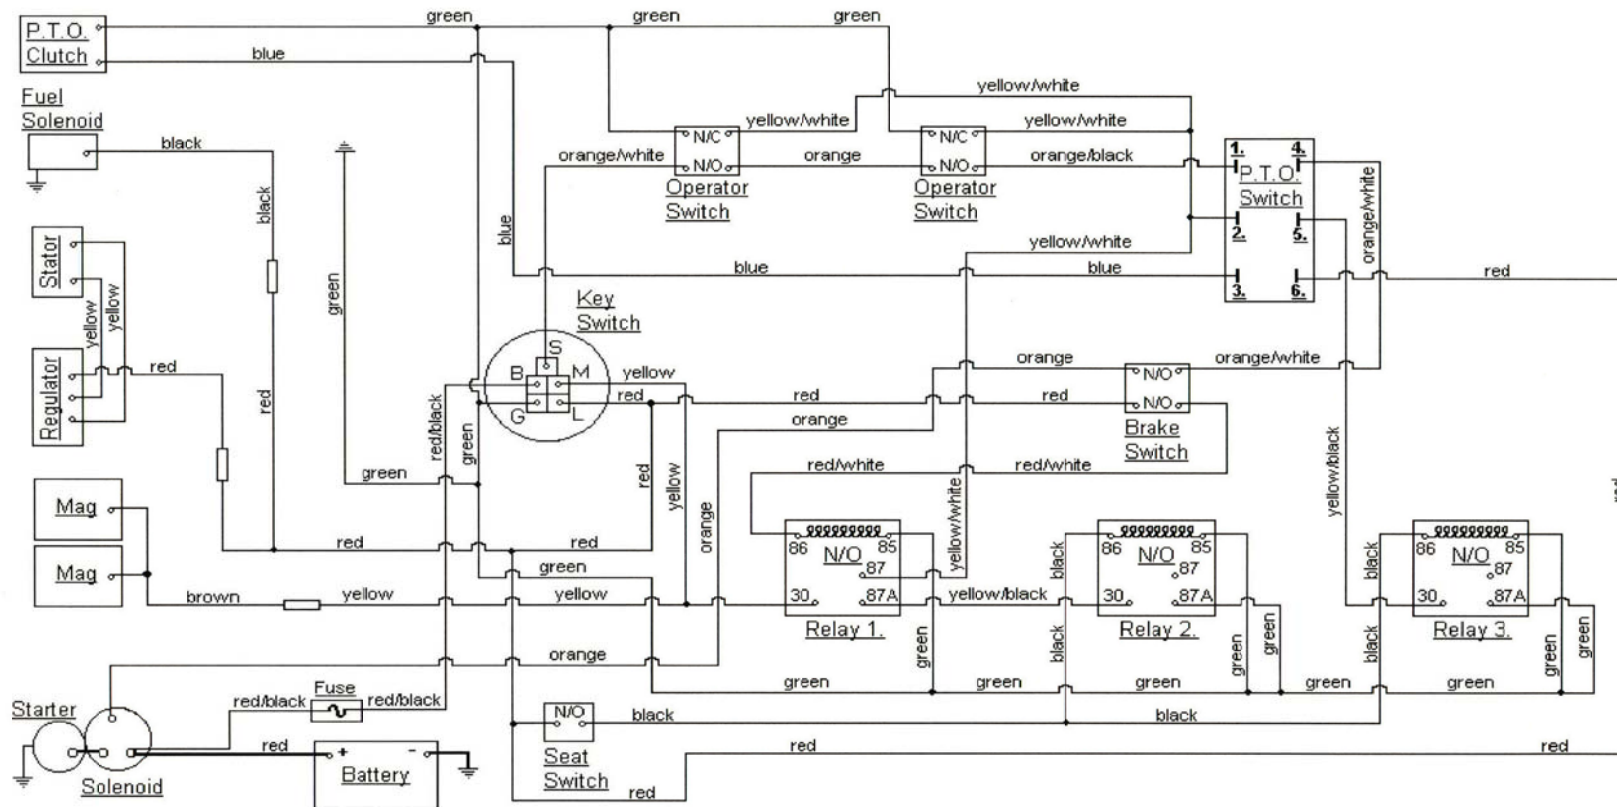

CUBCADETPARTSNMORE.COM

515-266-7944

KEY SWITCH	
OFF	M+G
RUN	B+L
START	B+L+S

MODEL MMZ WITH N.O. SEAT SWITCH
MTD PRO
BRIGGS AND STRATTON 18 H.P.