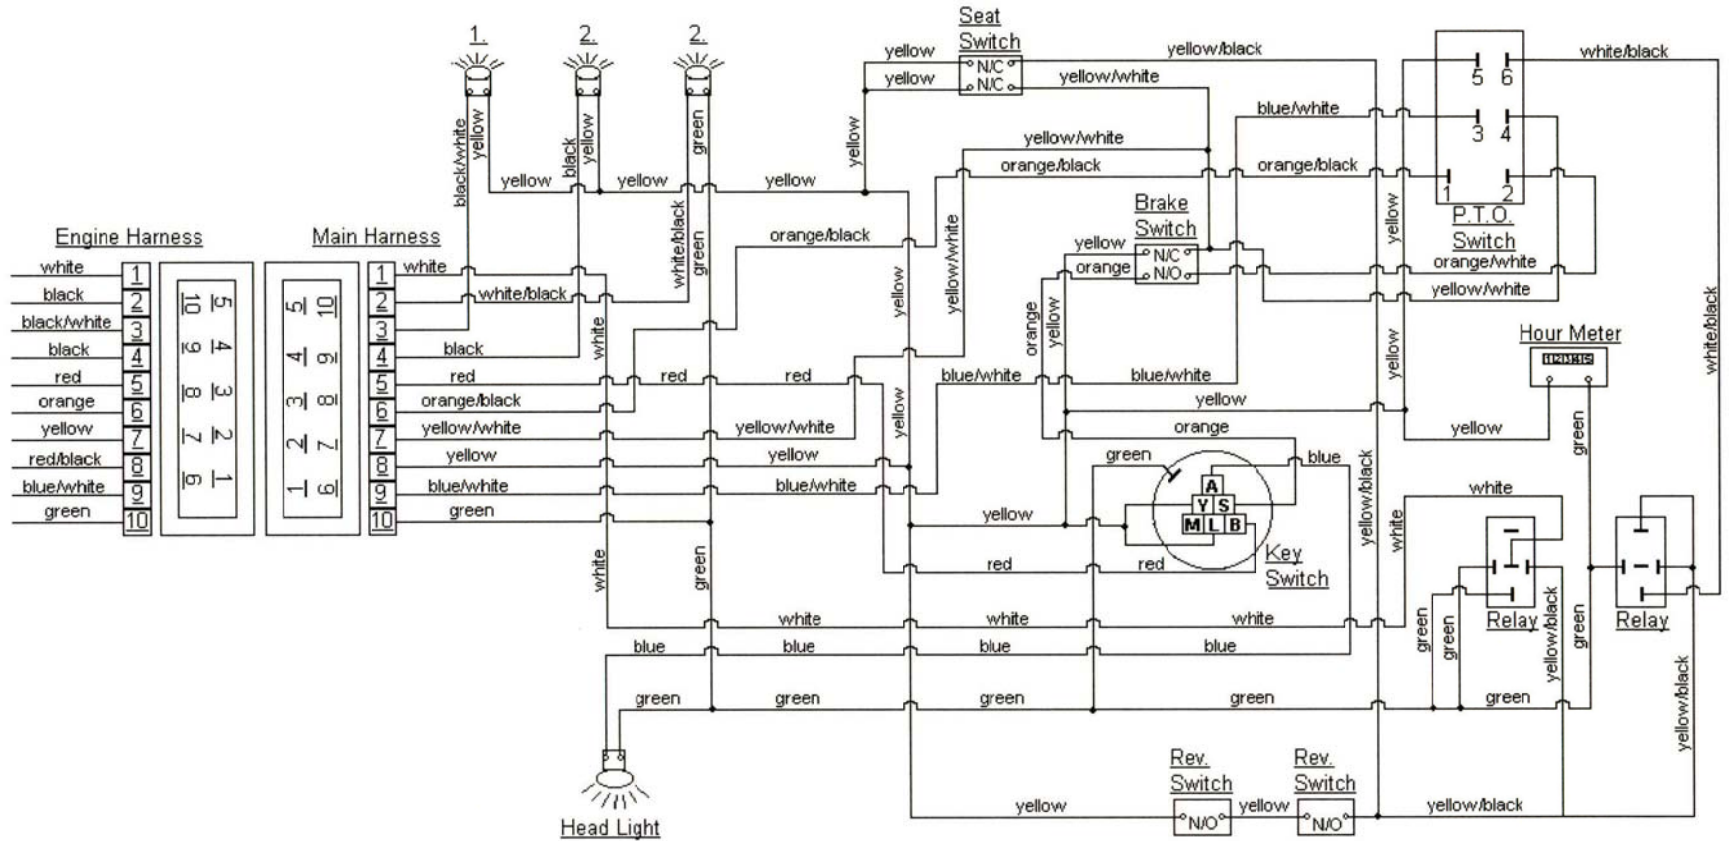

MODEL 365L
MAIN HARNESS

CUBCADETPARTSNMORE.COM
515-266-7944

KEY SWITCH

OFF	M+G
RUN w/LIGHTS	B+A+L+Y
RUN	B+L
START	B+L+S

P.T.O. SWITCH

OFF	1&2 CLOSED / 3&4, 5&6 OPEN
ON	1&2 OPEN / 3&4, 5&6 CLOSED

**MODEL 365L
ENGINE HARNESS**