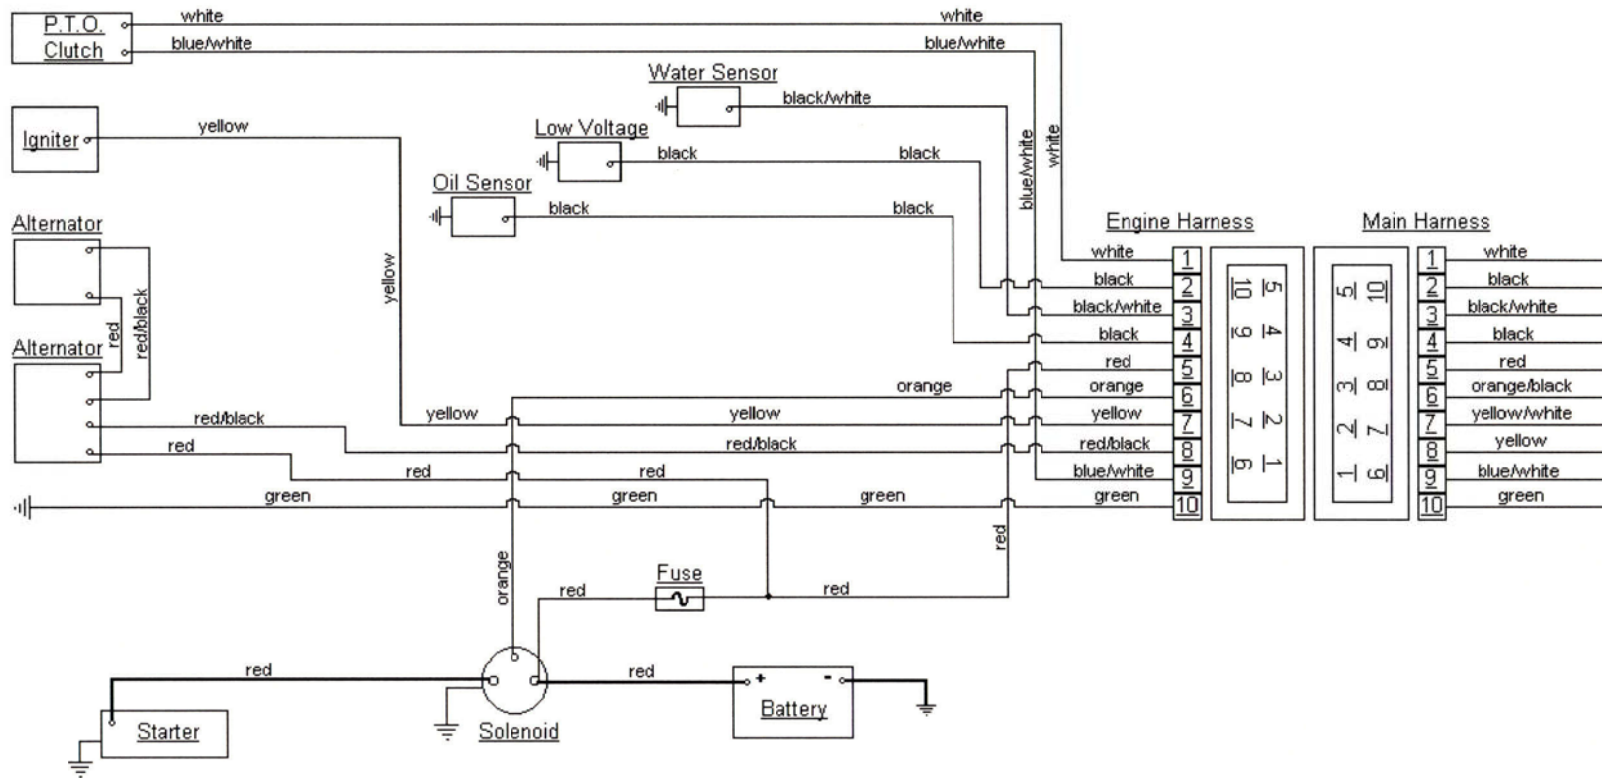

MODEL 365L
MAIN HARNESS

CUBCADETPARTSNMORE.COM
515-266-7944

KEY SWITCH

OFF	M+G
RUN w/LIGHTS	B+A+L+Y
RUN	B+L
START	B+L+S

P.T.O. SWITCH

OFF	1&2 CLOSED / 3&4, 5&6 OPEN
ON	1&2 OPEN / 3&4, 5&6 CLOSED

**MODEL 365L
ENGINE HARNESS**