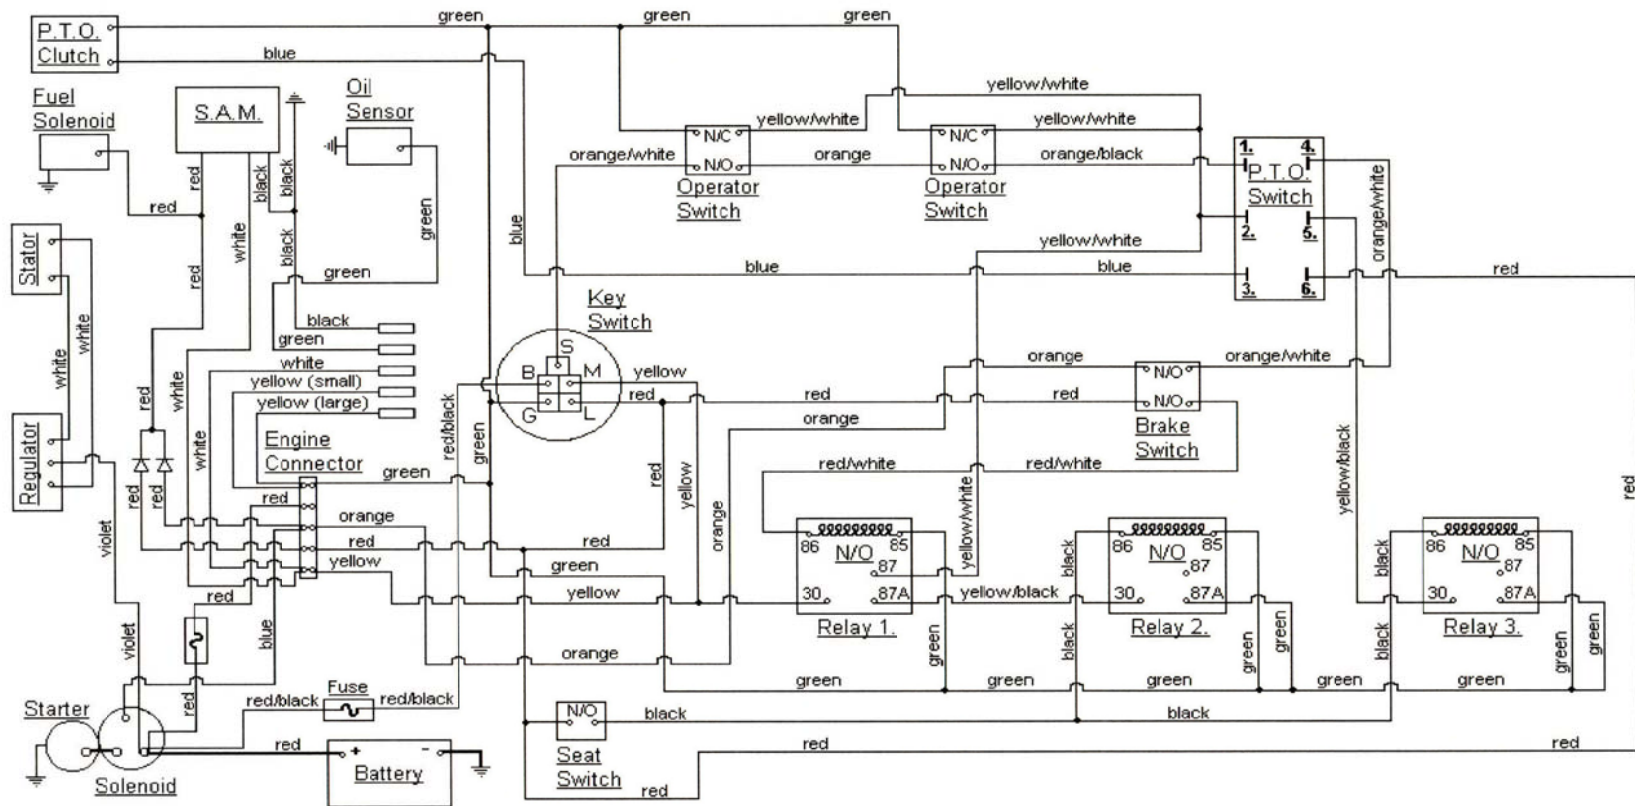

MODEL 3654
N.O. SEAT SWITCH

CUBCADETPARTSNMORE.COM
515-266-7944

KEY SWITCH

OFF	M+G
RUN	B+L
START	B+L+S